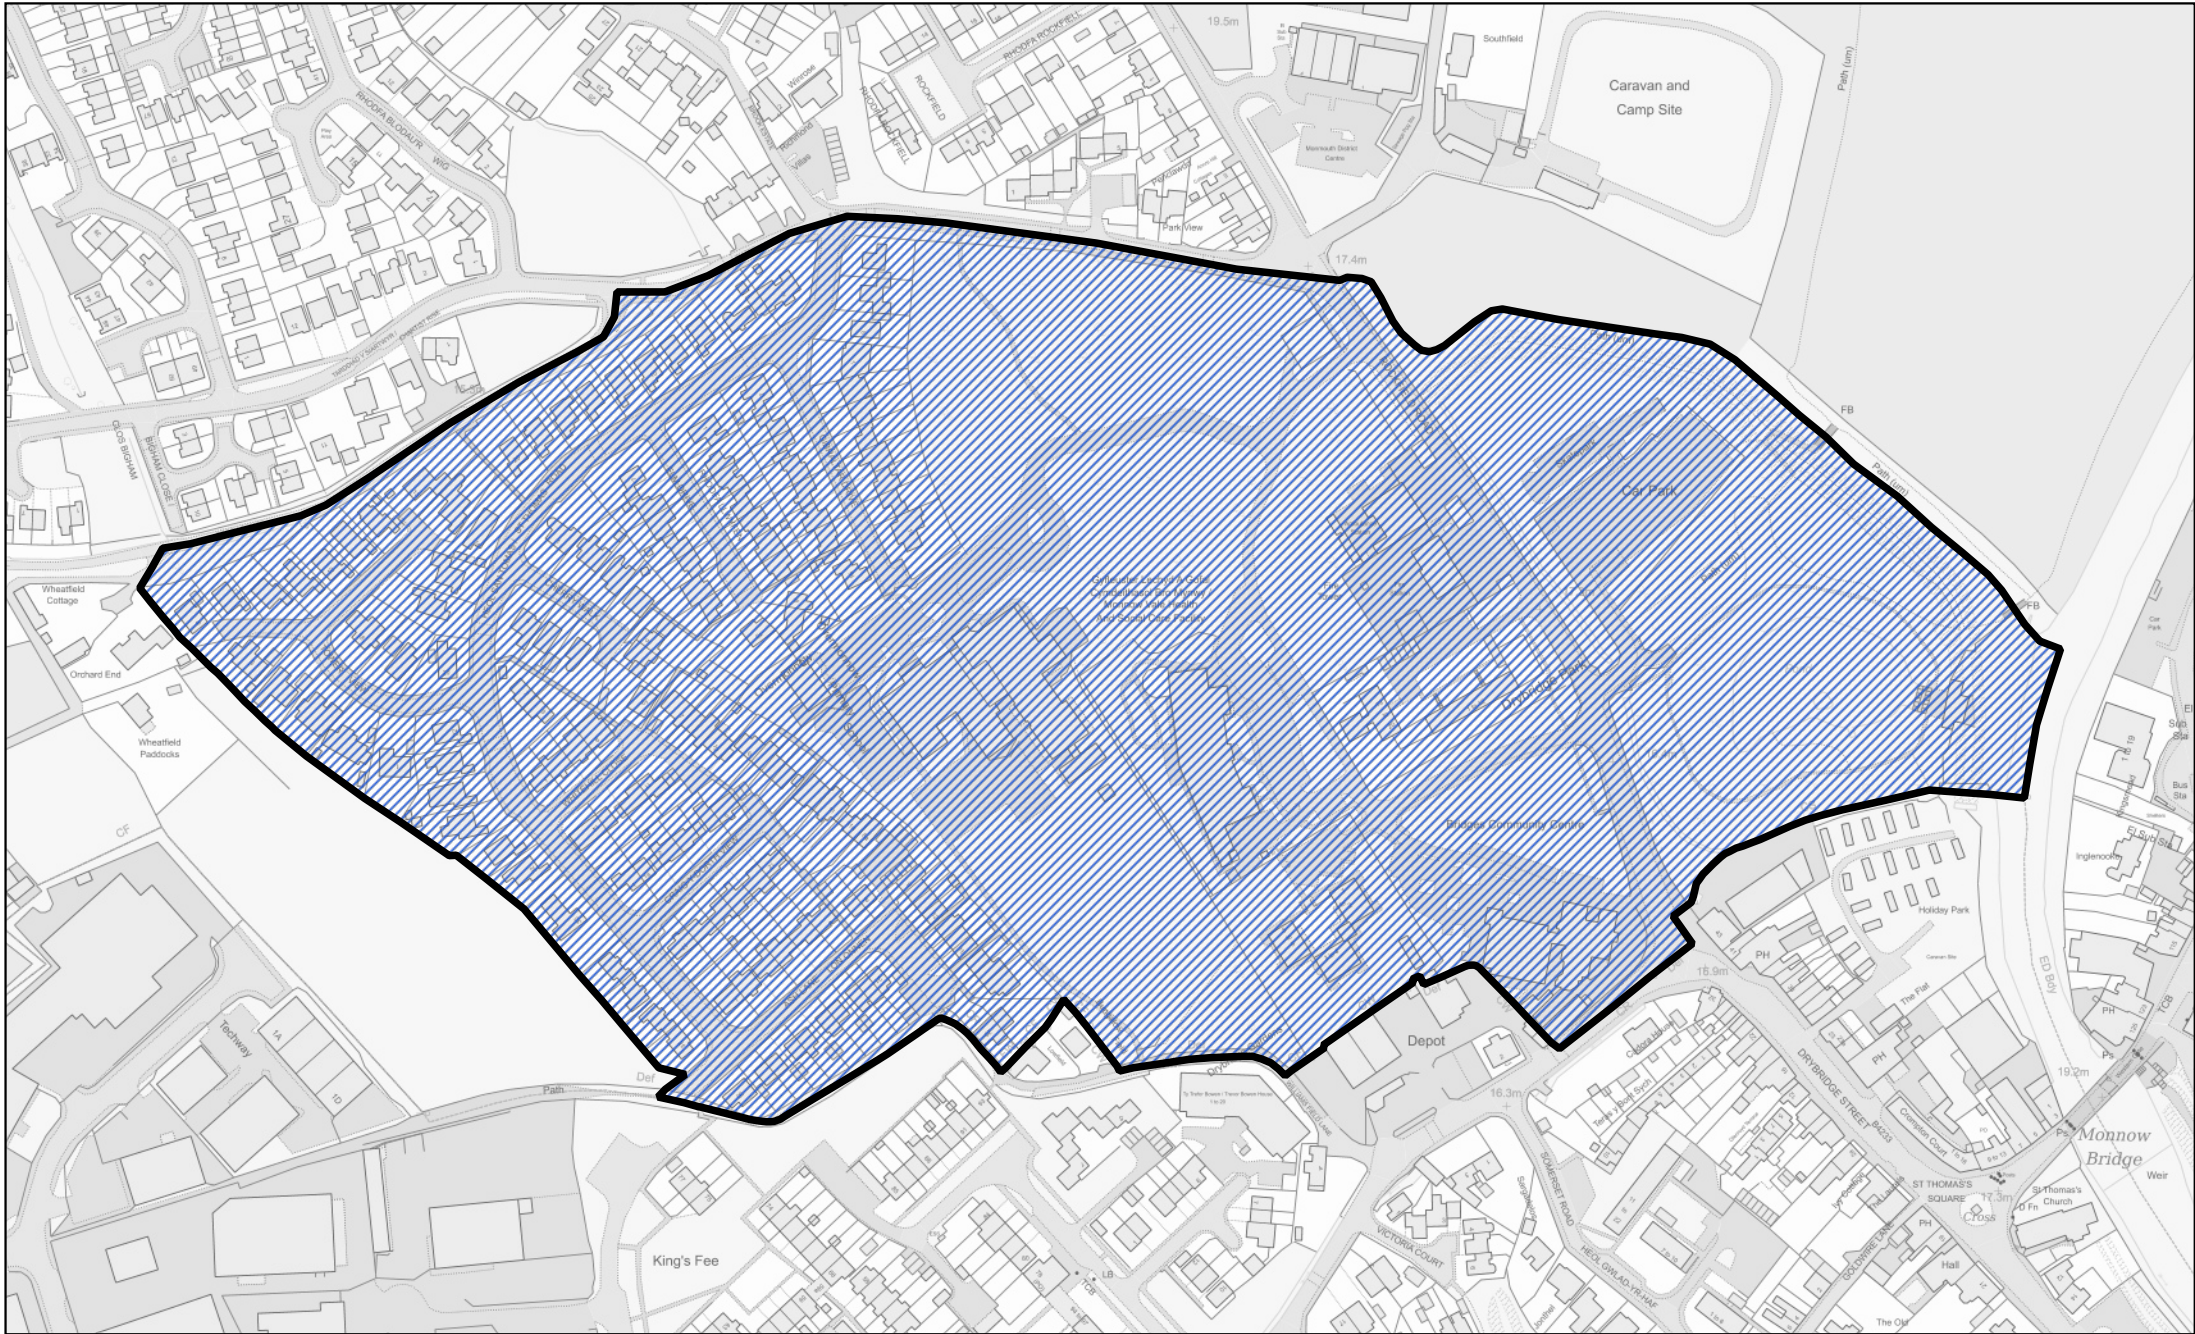

1:4,500

Llywodraeth Cymru
Welsh Government

 Area transferred from the Drybridge ward to the Overmonnow ward of the community of Monmouth

0 100 200 m

1:4,500

Llywodraeth Cymru
Welsh Government

 Area transferred from the Drybridge ward to the Town ward of the community of Monmouth

 Area transferred from the Overmonnow ward to the Town ward of the community of Monmouth

Area of the Osbaston ward of the community of Monmouth

0 300 600 m

1:19,000

Llywodraeth Cymru
Welsh Government

 Area transferred from the Leechpool ward to the Portskewett Village ward of the community of Portskewett

1:2,500

Llywodraeth Cymru
Welsh Government

0 1,000 2,000 m

 Area transferred from the Llandenny ward to the Kingcoed ward of the community of Raglan

 The part of the community of St Arvans transferred to the community of Shirenewton