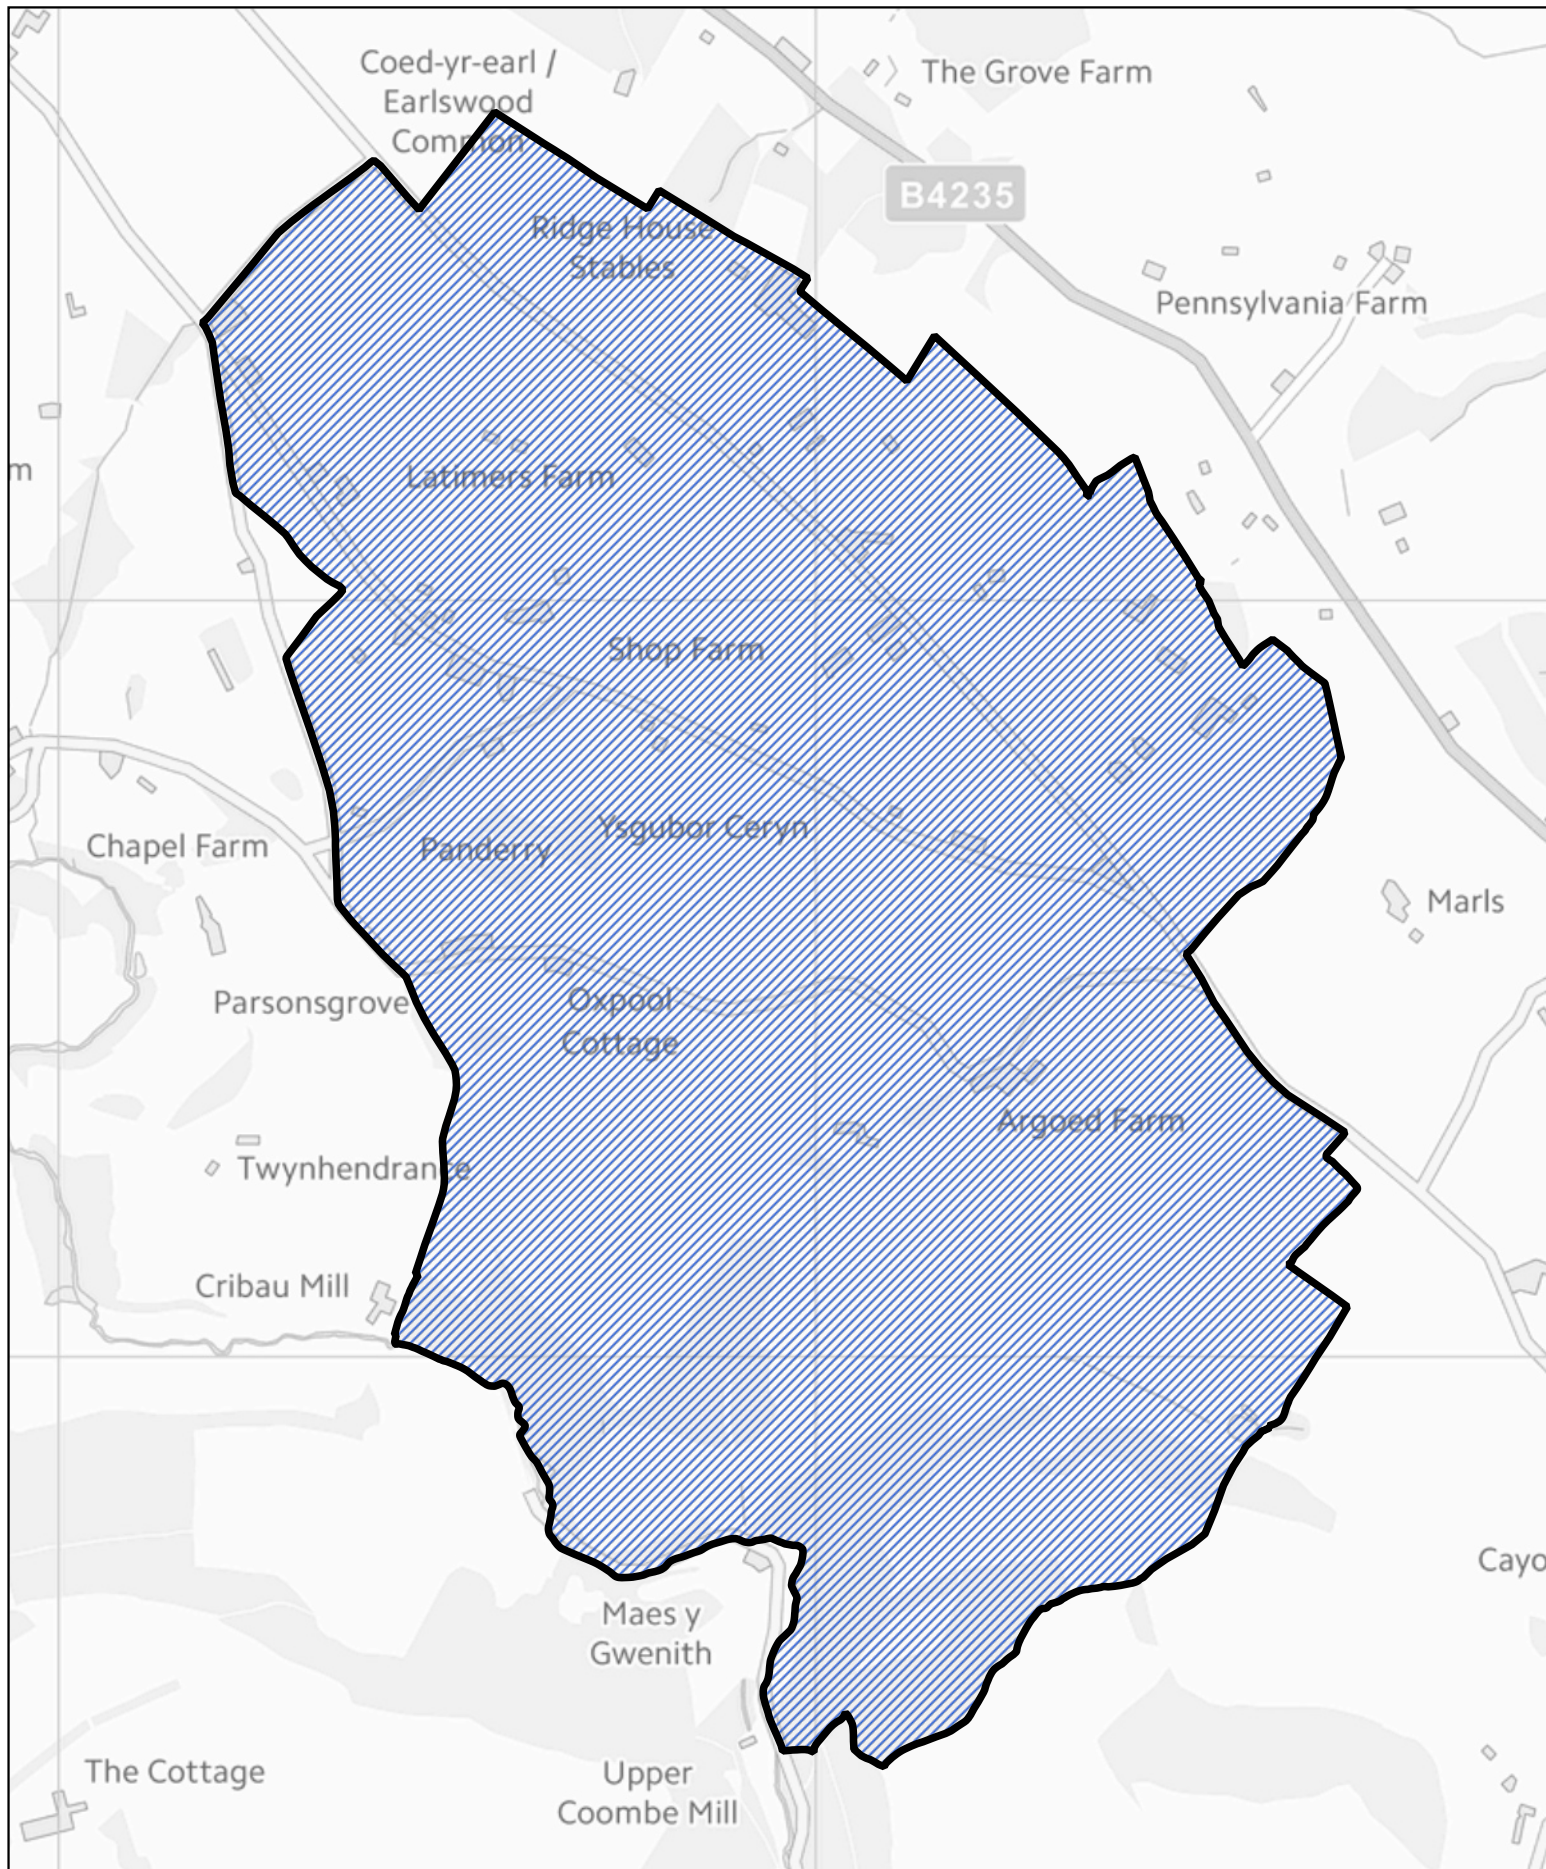

1:35,000

 Area transferred from the Denny ward to the Magor East ward of the community of Magor with Undy

1:35,000

 Area transferred from the Mill ward to the Magor West ward of the community of Magor with Undy

 Area transferred from the Town ward to the Osbaston ward of the community of Monmouth

 Area transferred from the Dixon with Osbaston ward to the Town ward of the community of Monmouth

 Area transferred from the Town ward to the Drybridge ward of the community of Monmouth

1:2,500

Llywodraeth Cymru
Welsh Government

0 1,000 2,000 m

 Area transferred from the Llandenny ward to the Kingcoed ward of the community of Raglan

 The part of the community of St Arvans transferred to the community of Shirenewton

 Area transferred from the Earlswood ward to the Shirenewton and Mynyddbach ward of the community of Shirenewton

 Area transferred from the Shirenewton ward to the Earlswood and Newchurch ward of the community of Shirenewton