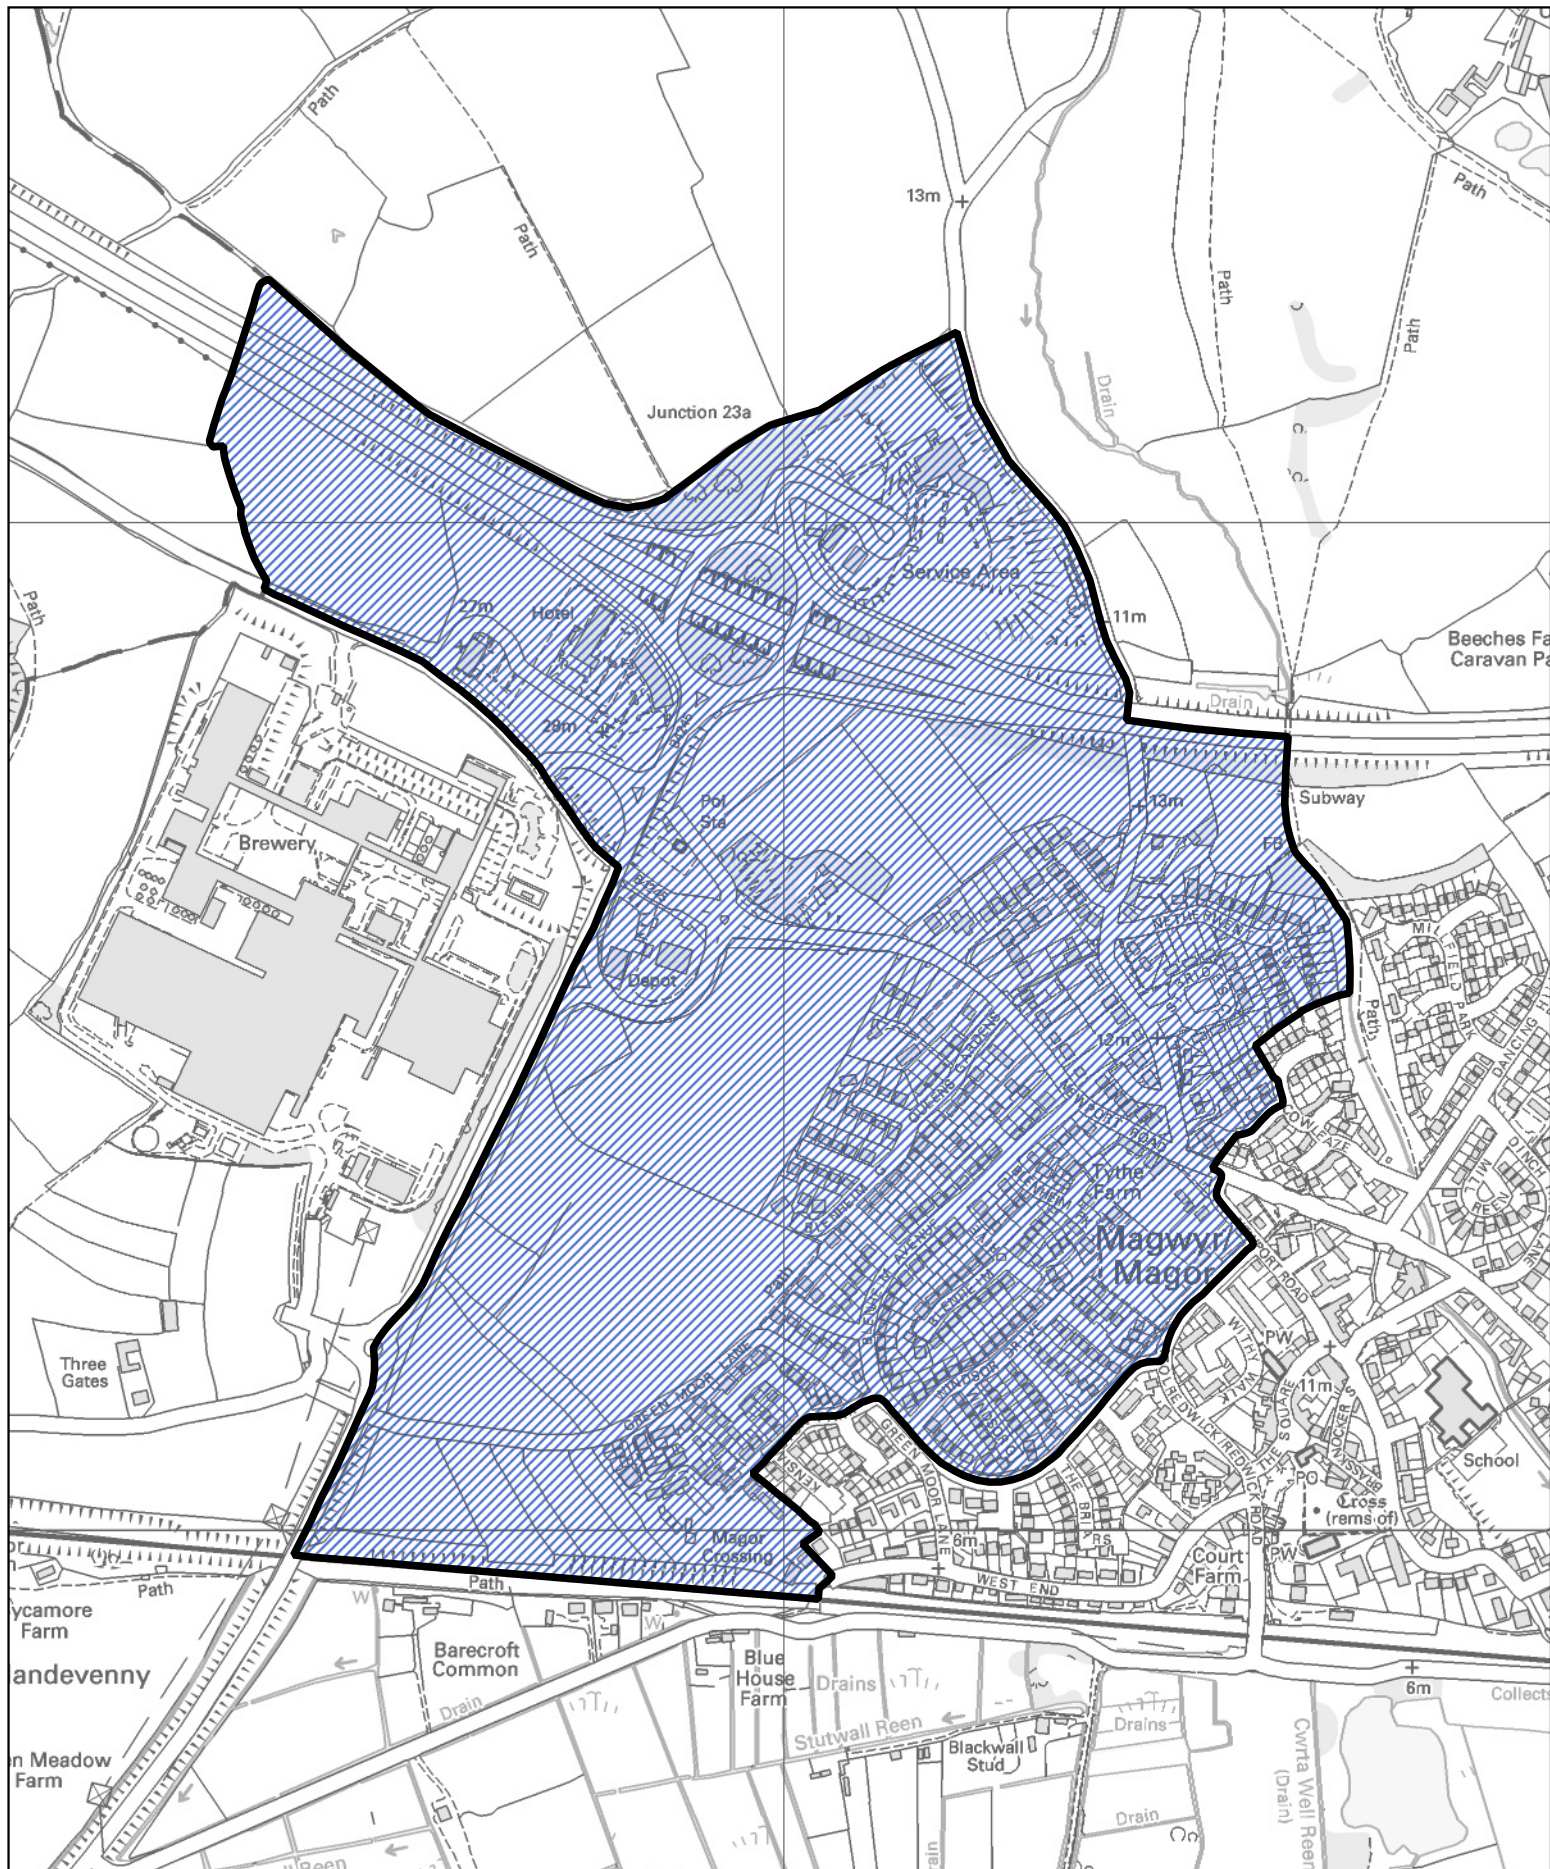

 The part of the community of Magor with Undy transferred to the community of Rogiet

 The part of the community of Magor with Undy transferred to the community of Rogiet

1:1,500

 Area transferred from the Denny ward to the Magor West ward of the community of Magor with Undy

1:35,000

 Area transferred from the Denny ward to the Magor East ward of the community of Magor with Undy

1:35,000

 Area transferred from the Mill ward to the Magor West ward of the community of Magor with Undy

 Area transferred from the Mill ward to the Magor East ward of the community of Magor with Undy

1:7,500

Llywodraeth Cymru
Welsh Government

 Area transferred from the Salisbury ward to the Magor West ward of the community of Magor with Undy

1:7,500

Llywodraeth Cymru
Welsh Government

Area transferred from The Elms ward to the Undy ward of the community of Magor with Undy

0 180 360 m

1:9,000

 Area transferred from The Elms ward to the Magor East ward of the community of Magor with Undy