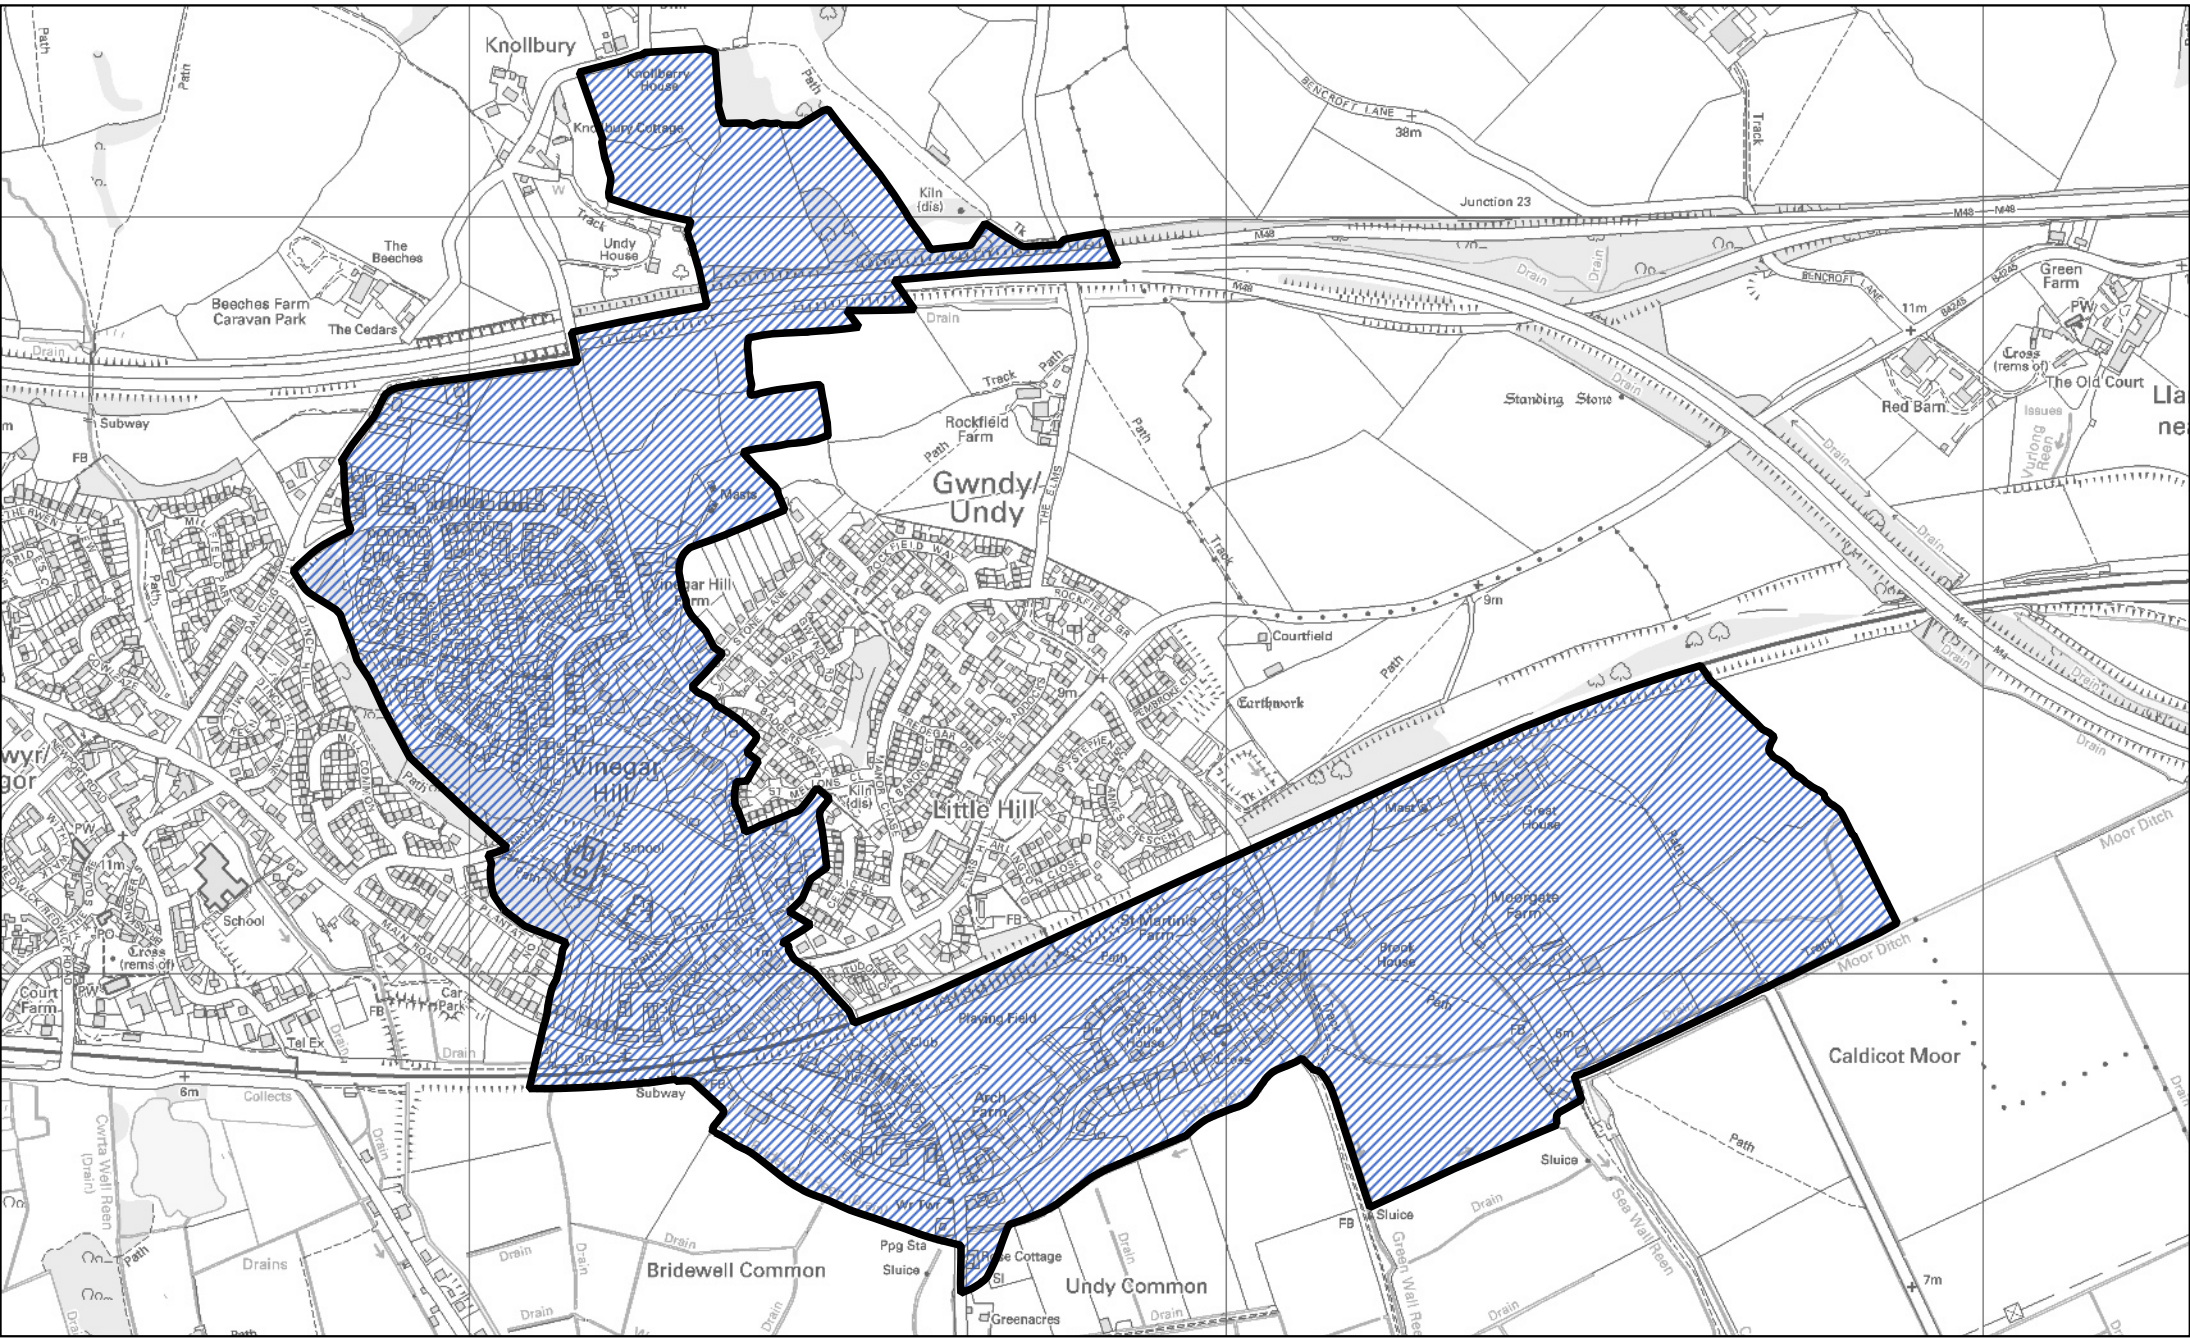

1:7,500

Llywodraeth Cymru
Welsh Government

Area transferred from The Elms ward to the Undy ward of the community of Magor with Undy

0 180 360 m

1:9,000

 Area transferred from The Elms ward to the Magor East ward of the community of Magor with Undy