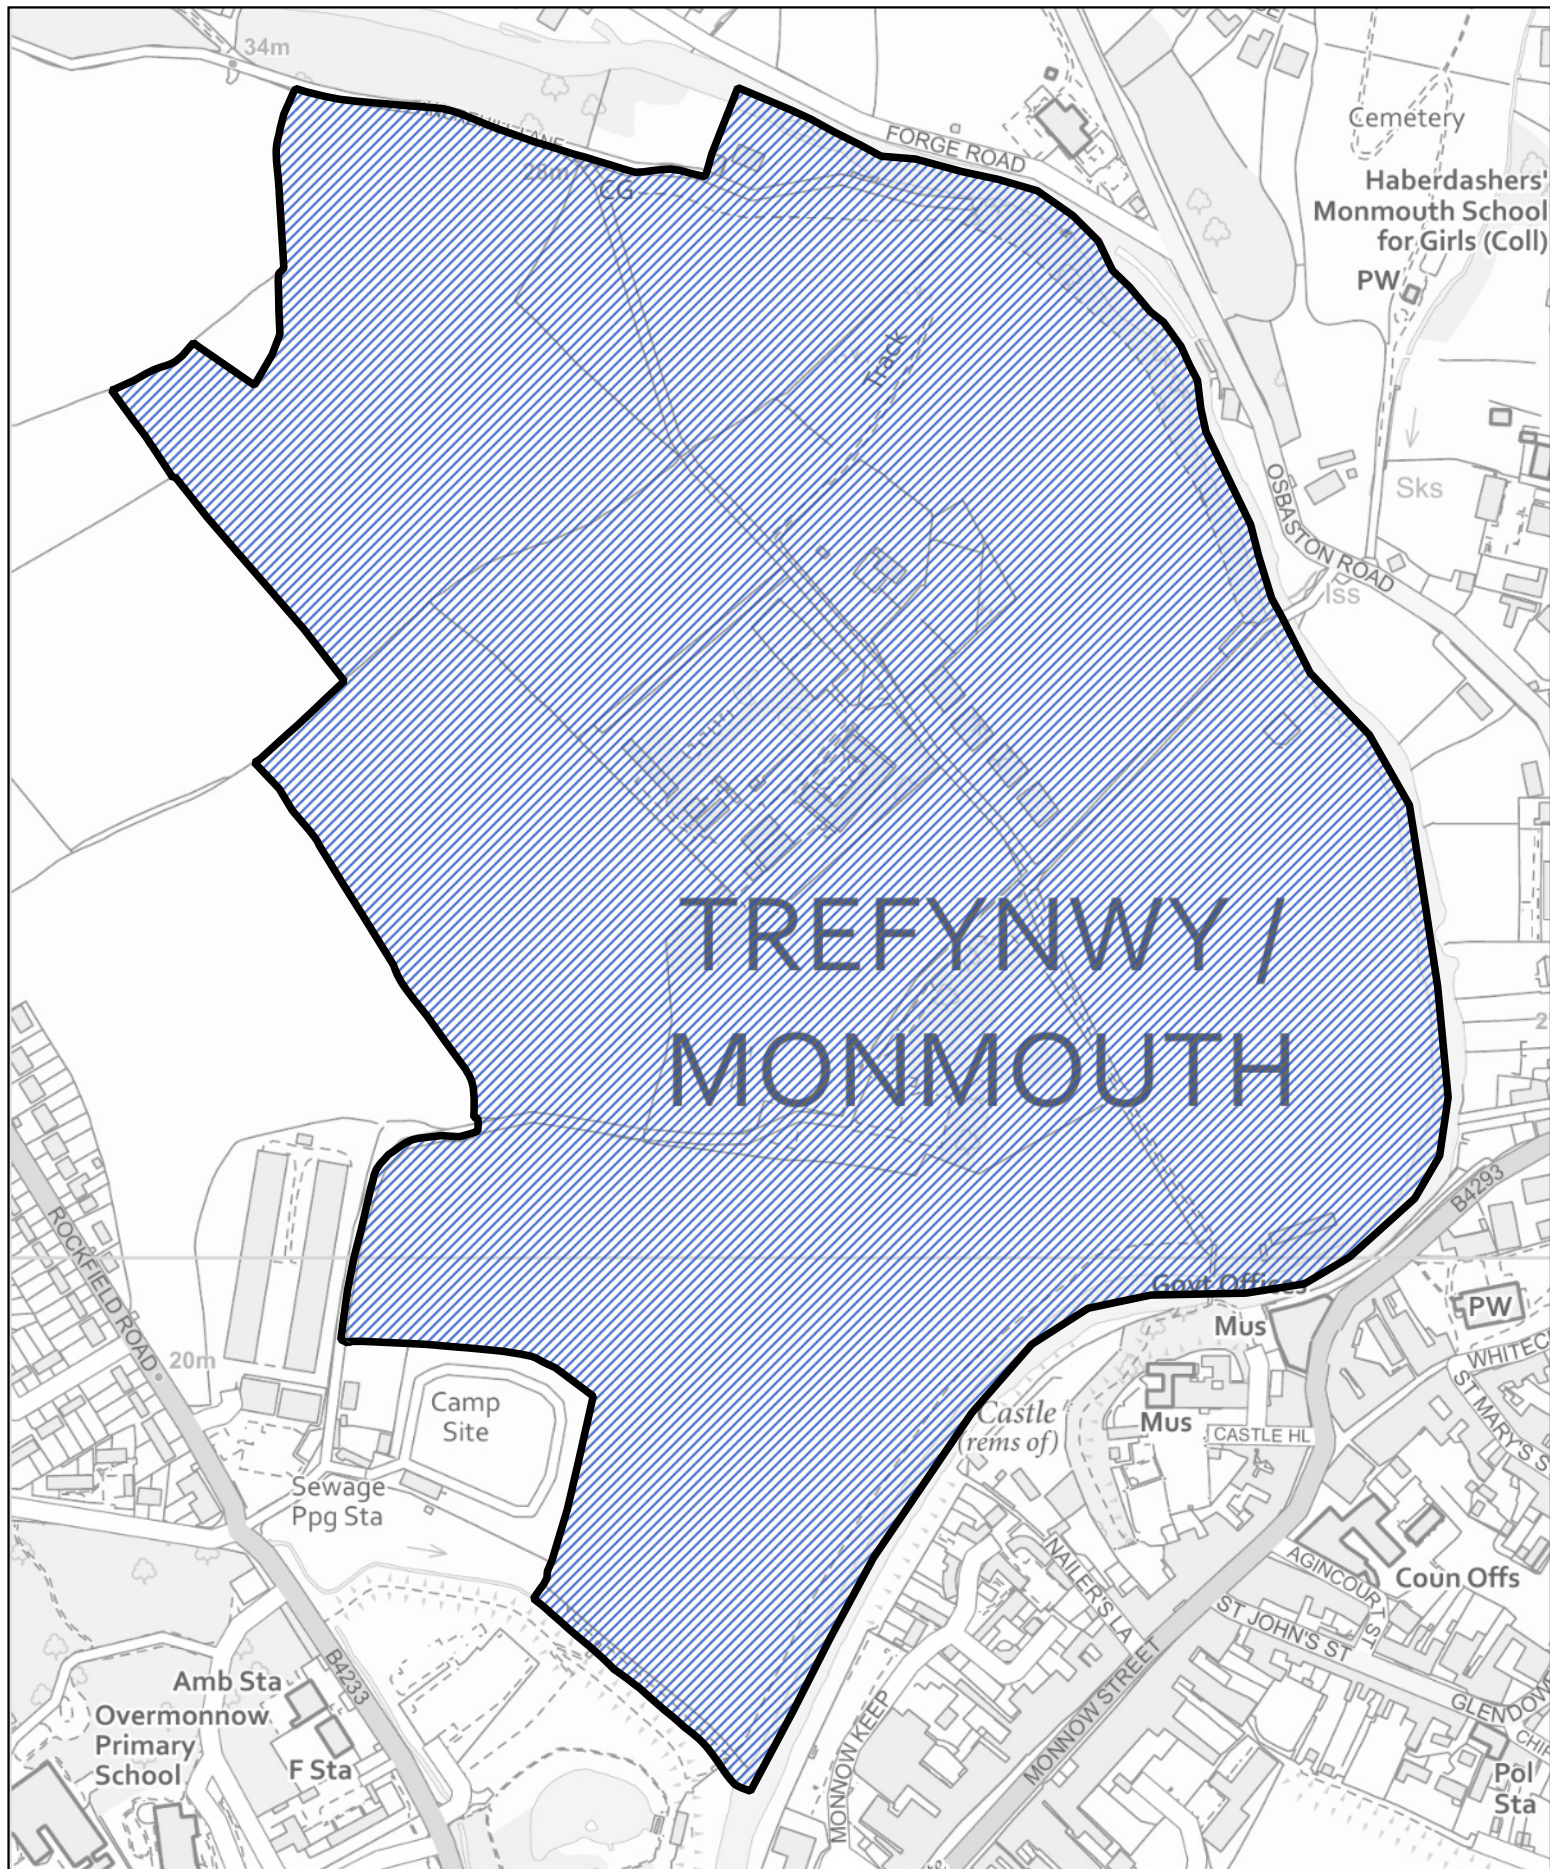

1:35,000

 Area transferred from the Denny ward to the Magor East ward of the community of Magor with Undy

1:35,000

 Area transferred from the Mill ward to the Magor West ward of the community of Magor with Undy

 Area transferred from the Town ward to the Osbaston ward of the community of Monmouth

 Area transferred from the Dixon with Osbaston ward to the Town ward of the community of Monmouth

 Area transferred from the Town ward to the Drybridge ward of the community of Monmouth