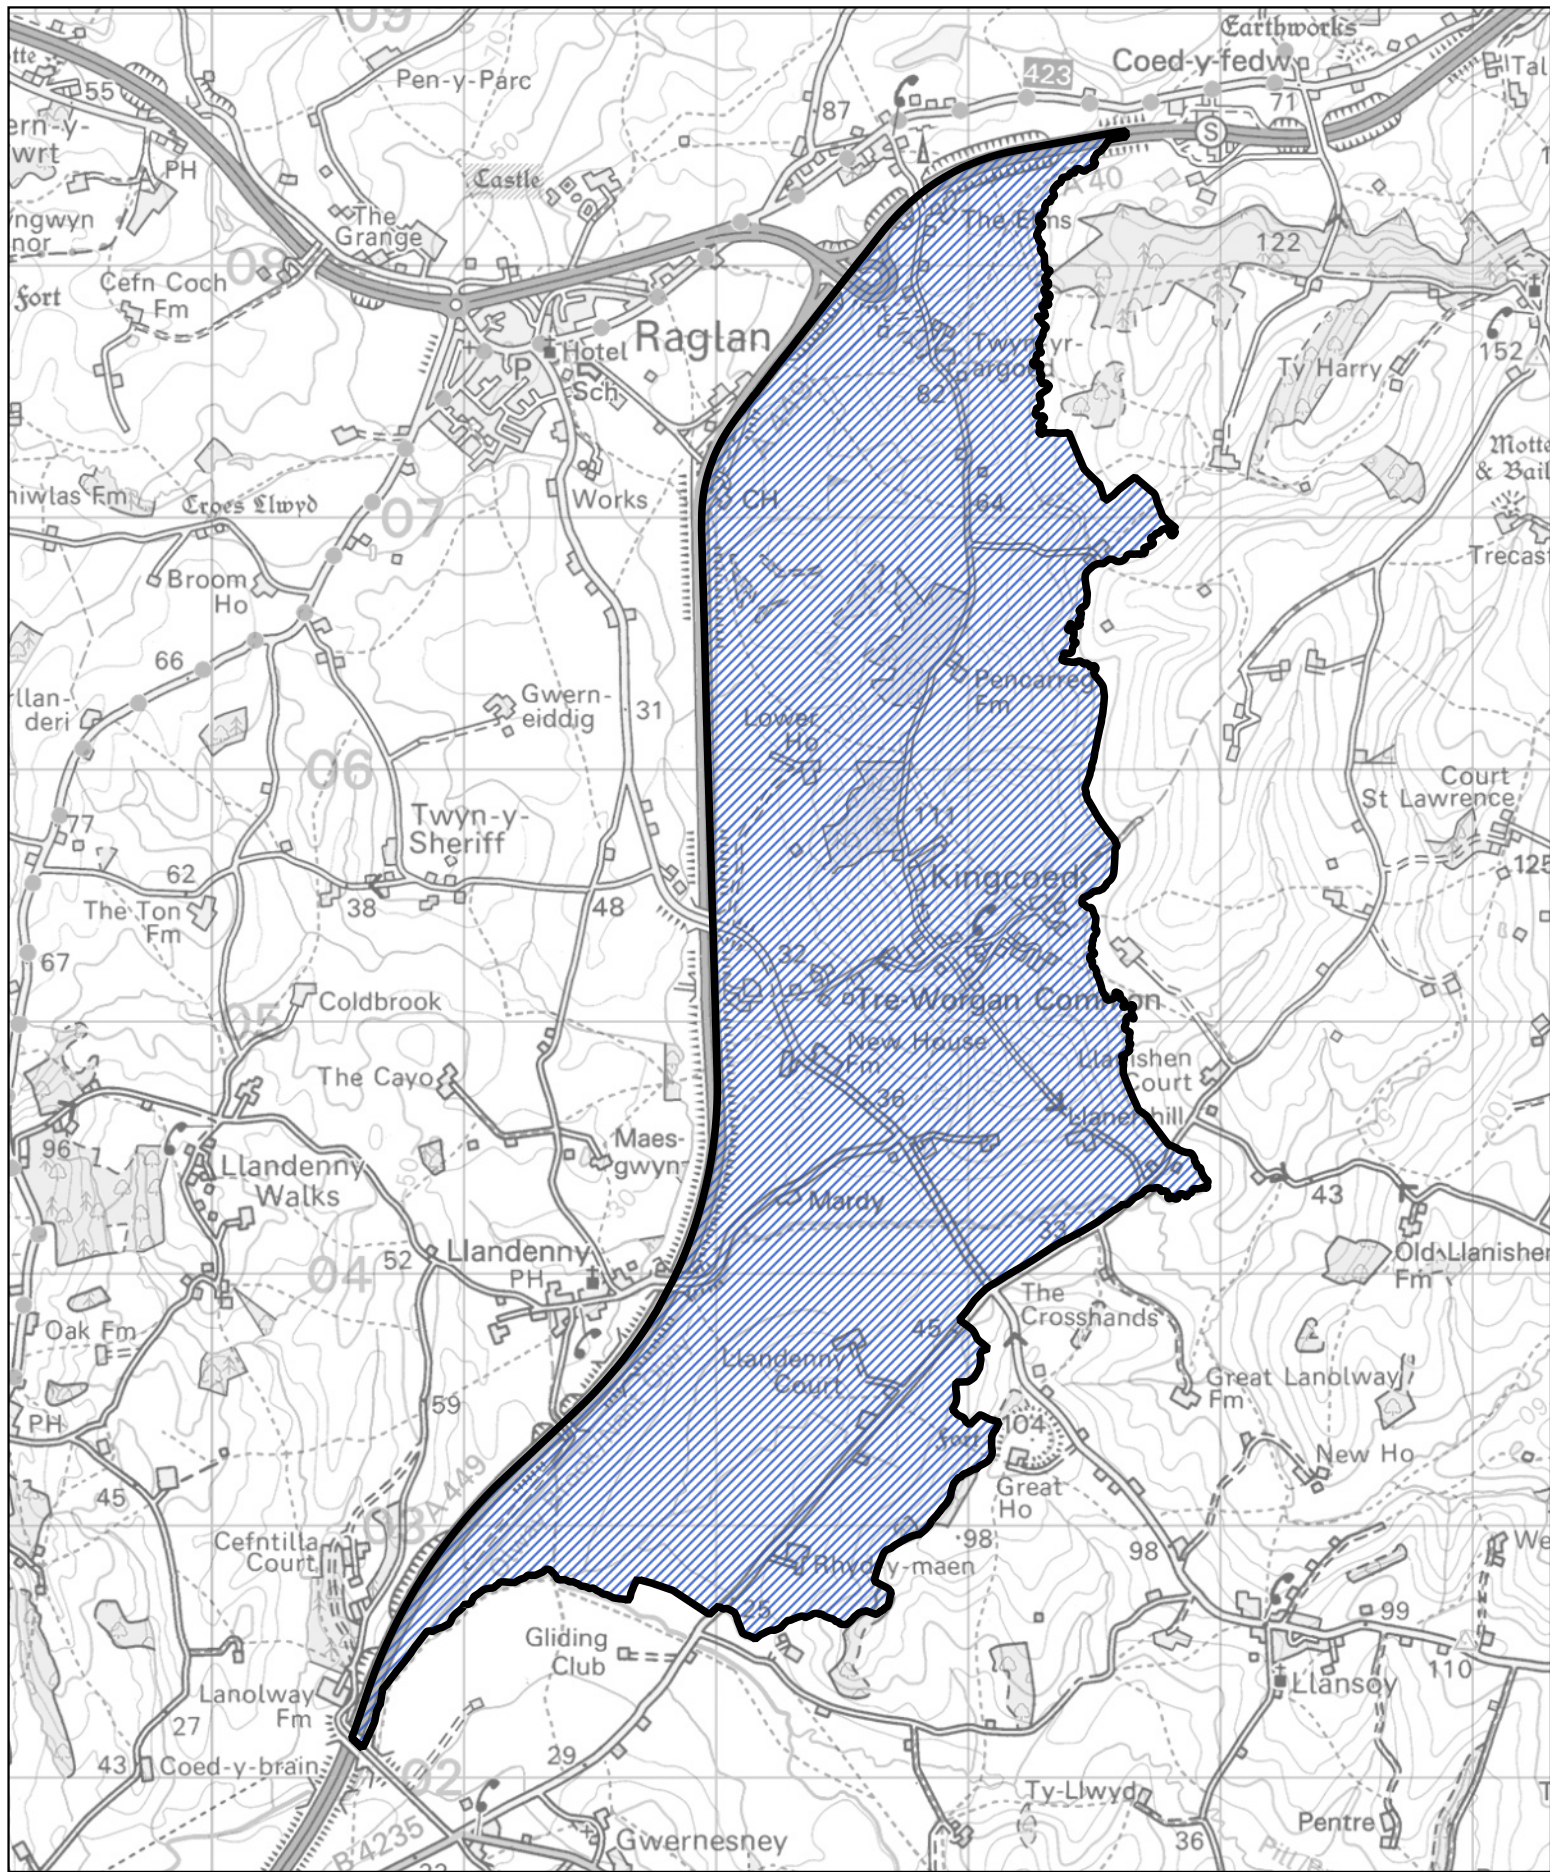

0 1,000 2,000 m

Area transferred from the Llandenny ward to the Kingcoed ward of the community of Raglan