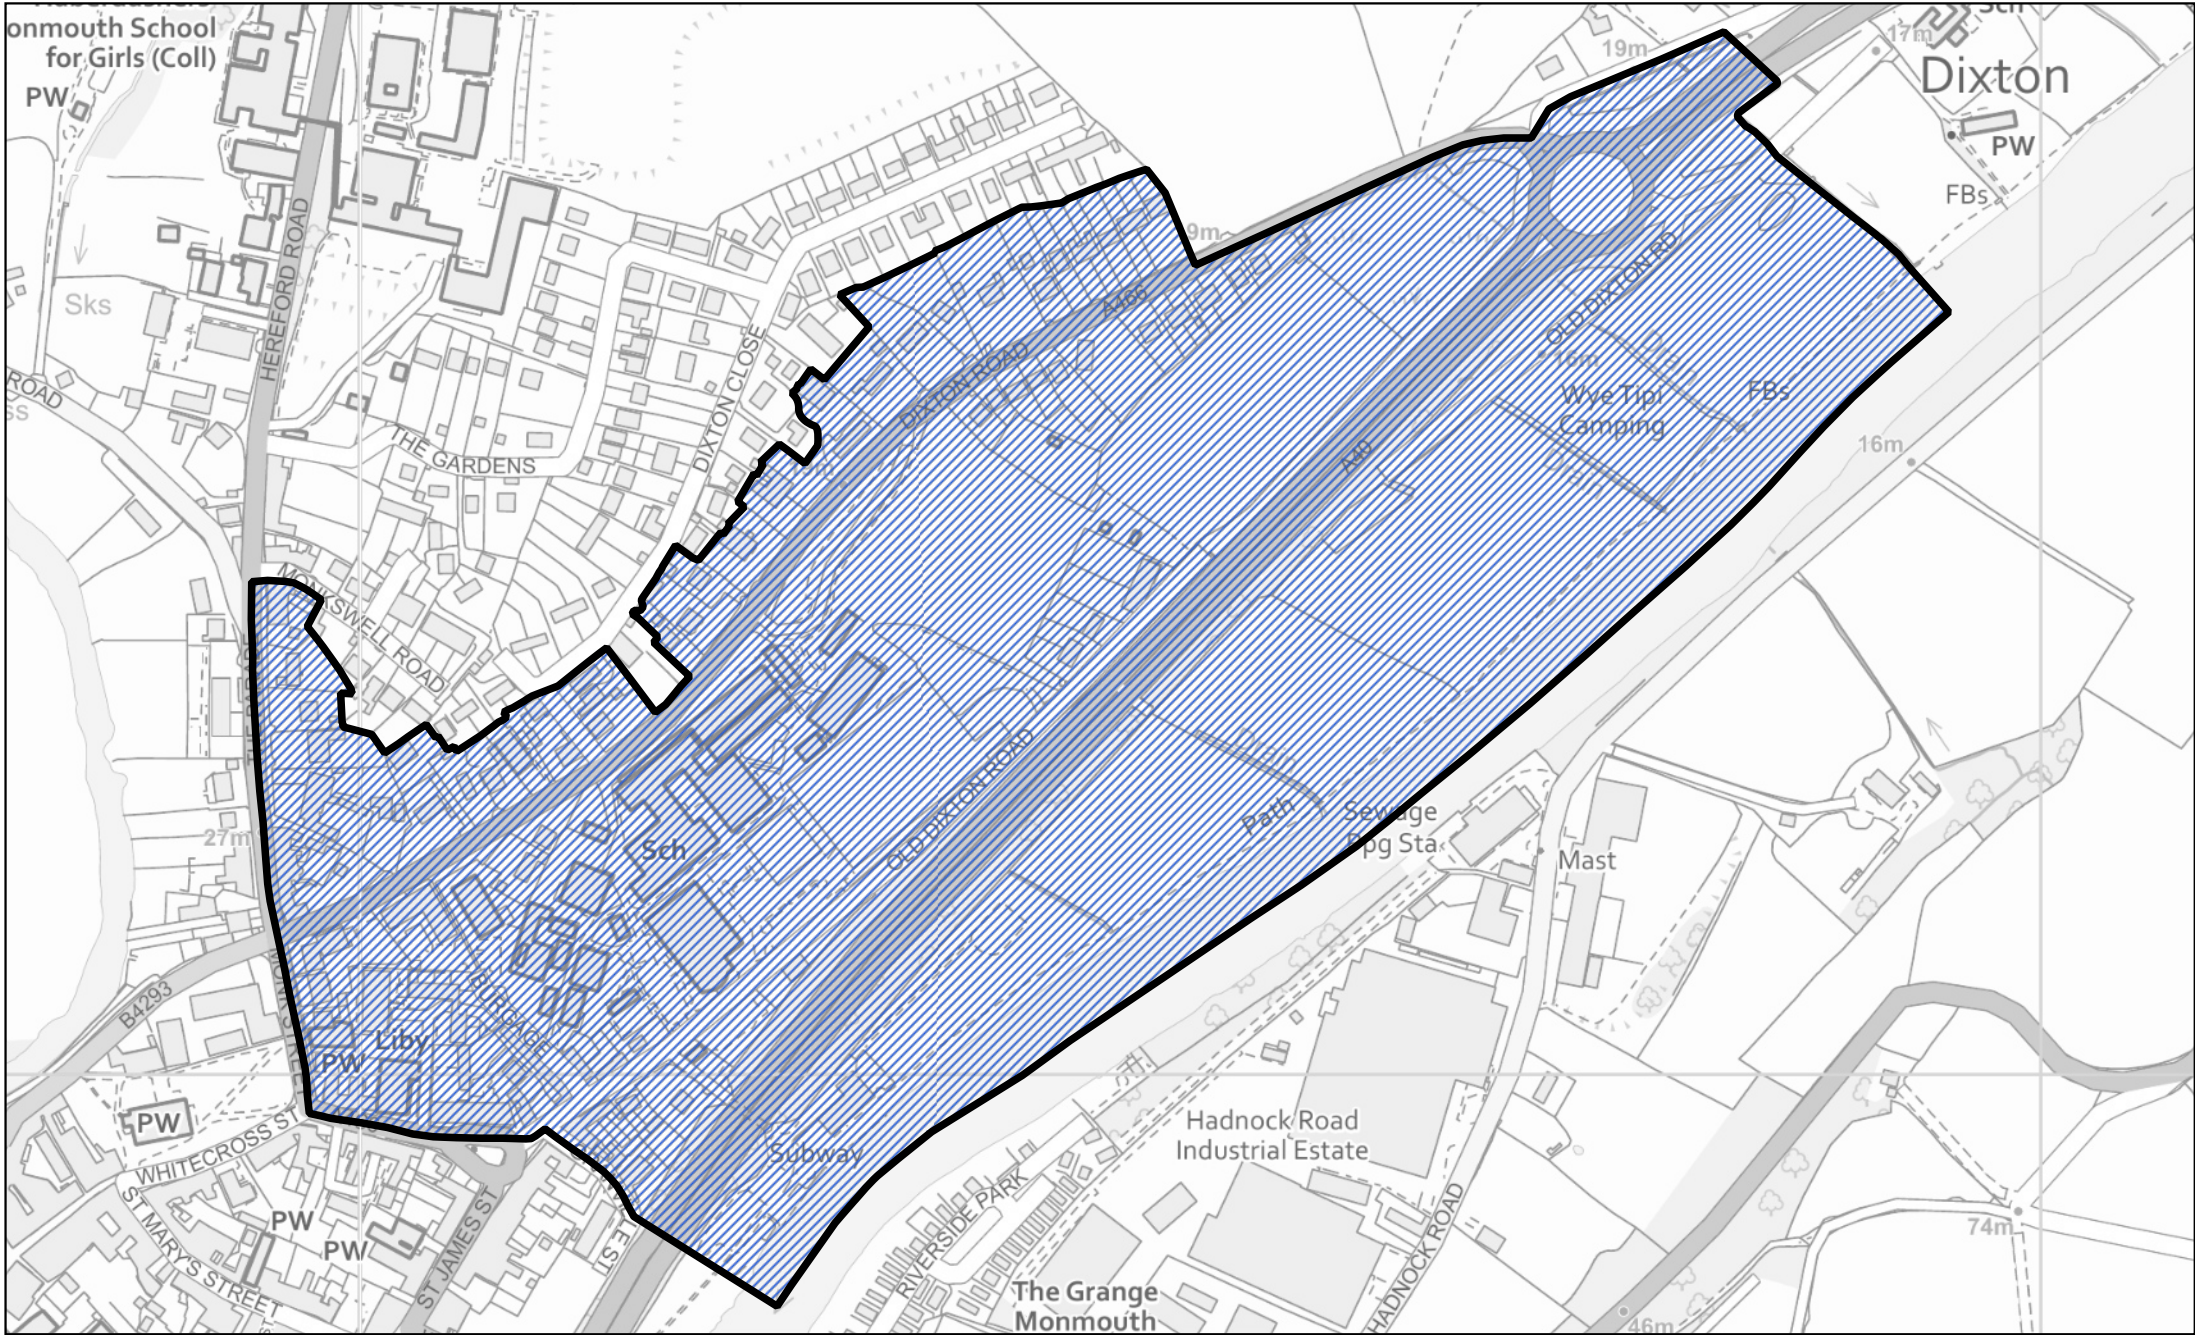

 Area transferred from the Town ward to the Osbaston ward of the community of Monmouth

 Area transferred from the Dixon with Osbaston ward to the Town ward of the community of Monmouth

 Area transferred from the Town ward to the Drybridge ward of the community of Monmouth