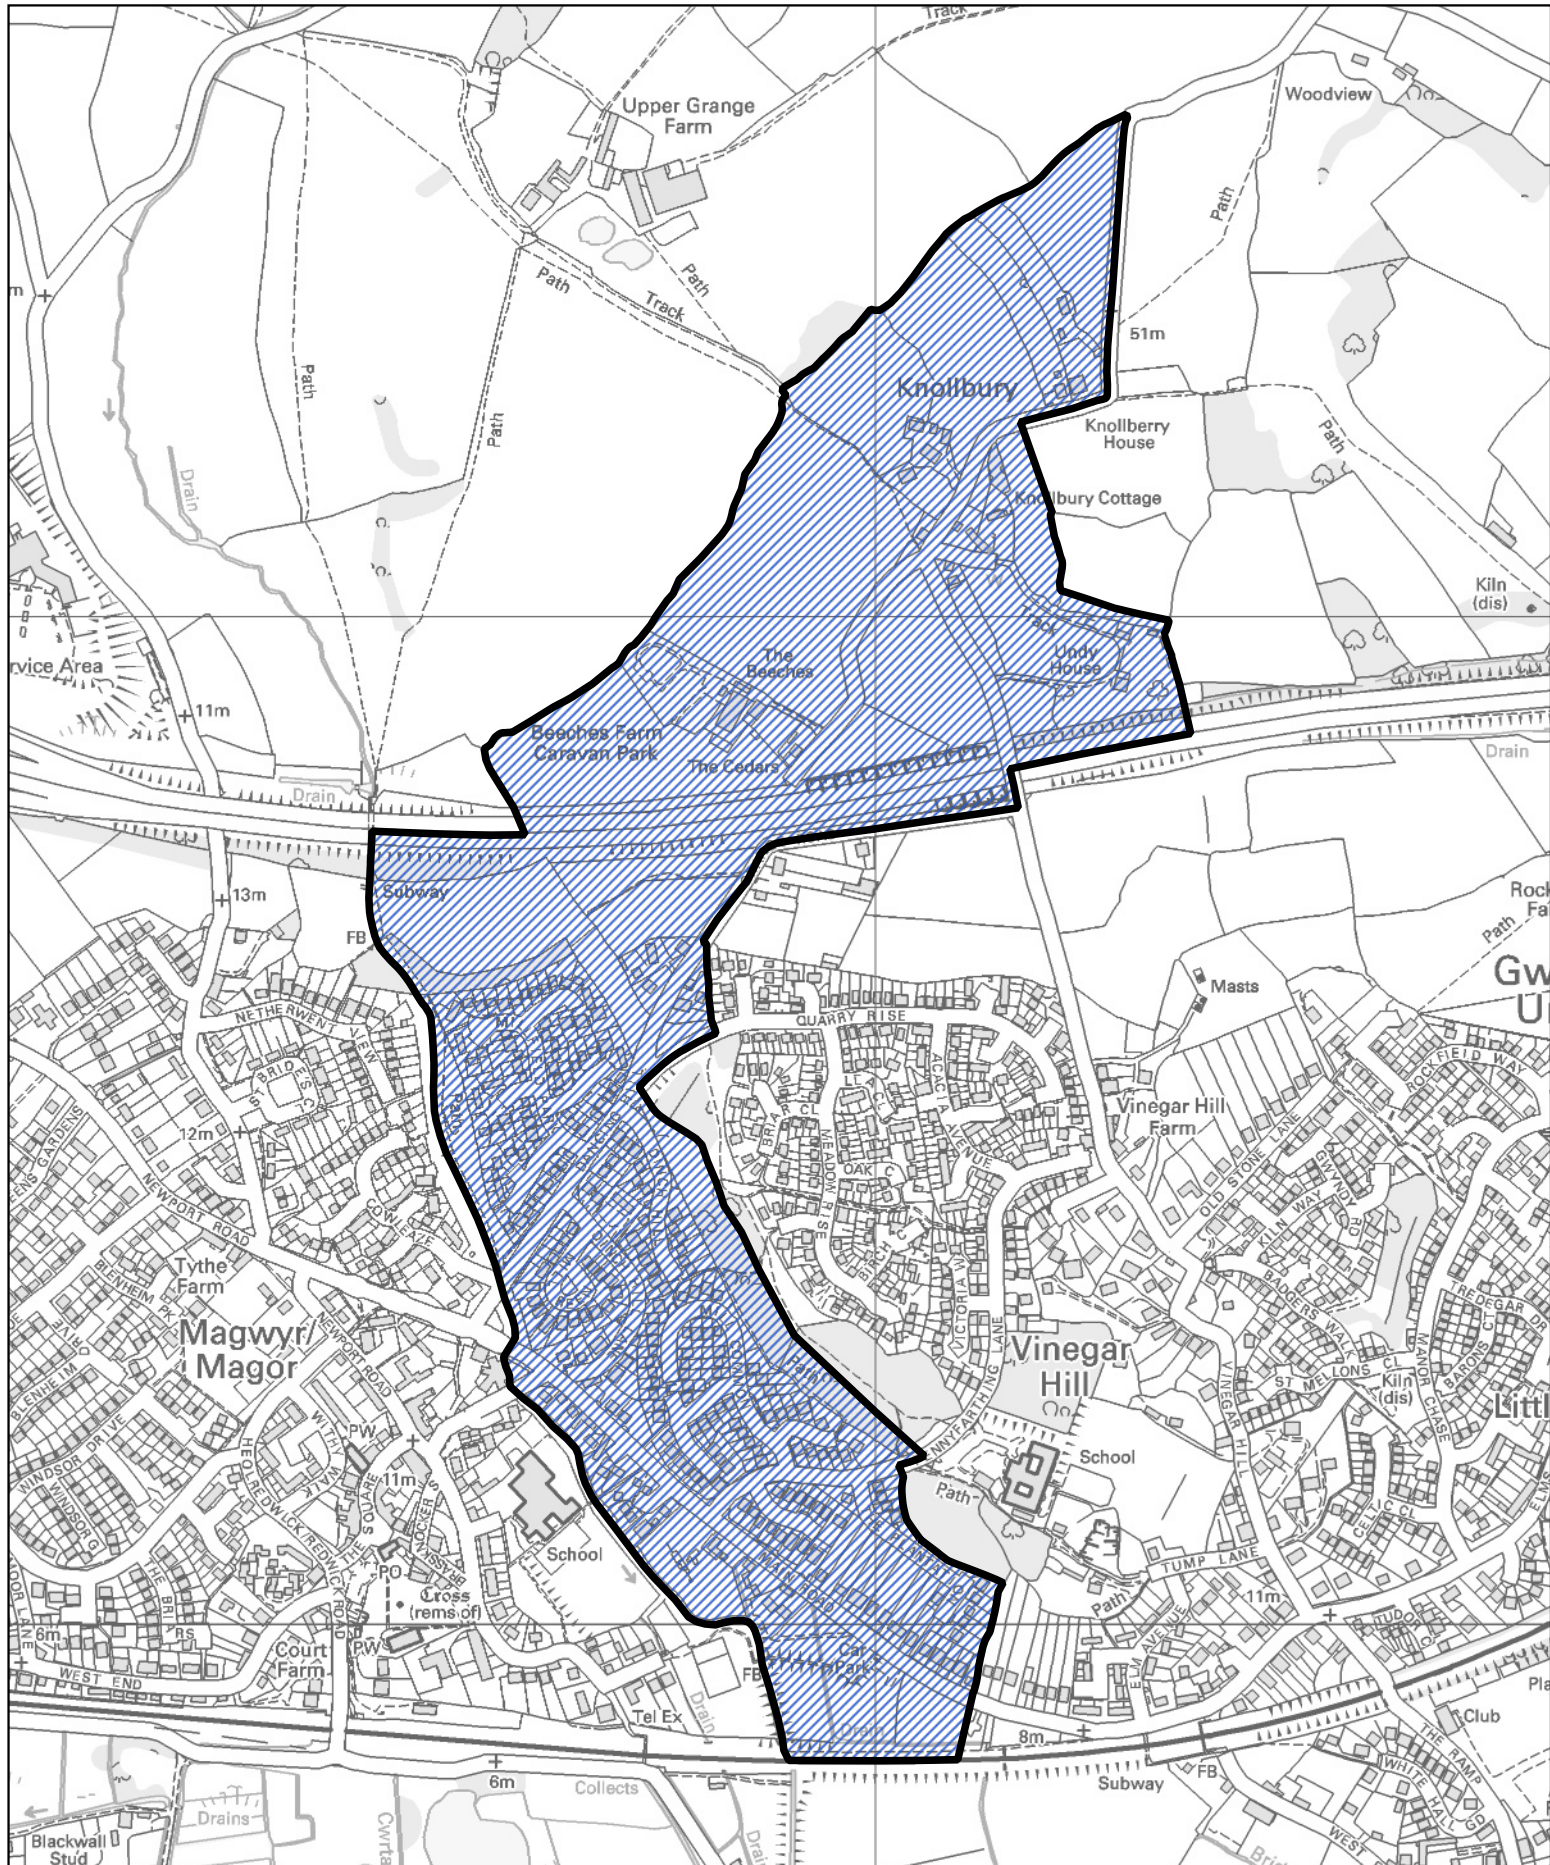

 The part of the community of Magor with Undy transferred to the community of Rogiet

 The part of the community of Magor with Undy transferred to the community of Rogiet

1:1,500

 Area transferred from the Denny ward to the Magor West ward of the community of Magor with Undy

1:35,000

 Area transferred from the Denny ward to the Magor East ward of the community of Magor with Undy

1:35,000

 Area transferred from the Mill ward to the Magor West ward of the community of Magor with Undy

 Area transferred from the Mill ward to the Magor East ward of the community of Magor with Undy

1:7,500

Llywodraeth Cymru
Welsh Government

 Area transferred from the Salisbury ward to the Magor West ward of the community of Magor with Undy

1:7,500

Llywodraeth Cymru
Welsh Government

Area transferred from The Elms ward to the Undy ward of the community of Magor with Undy

0 180 360 m

1:9,000

 Area transferred from The Elms ward to the Magor East ward of the community of Magor with Undy