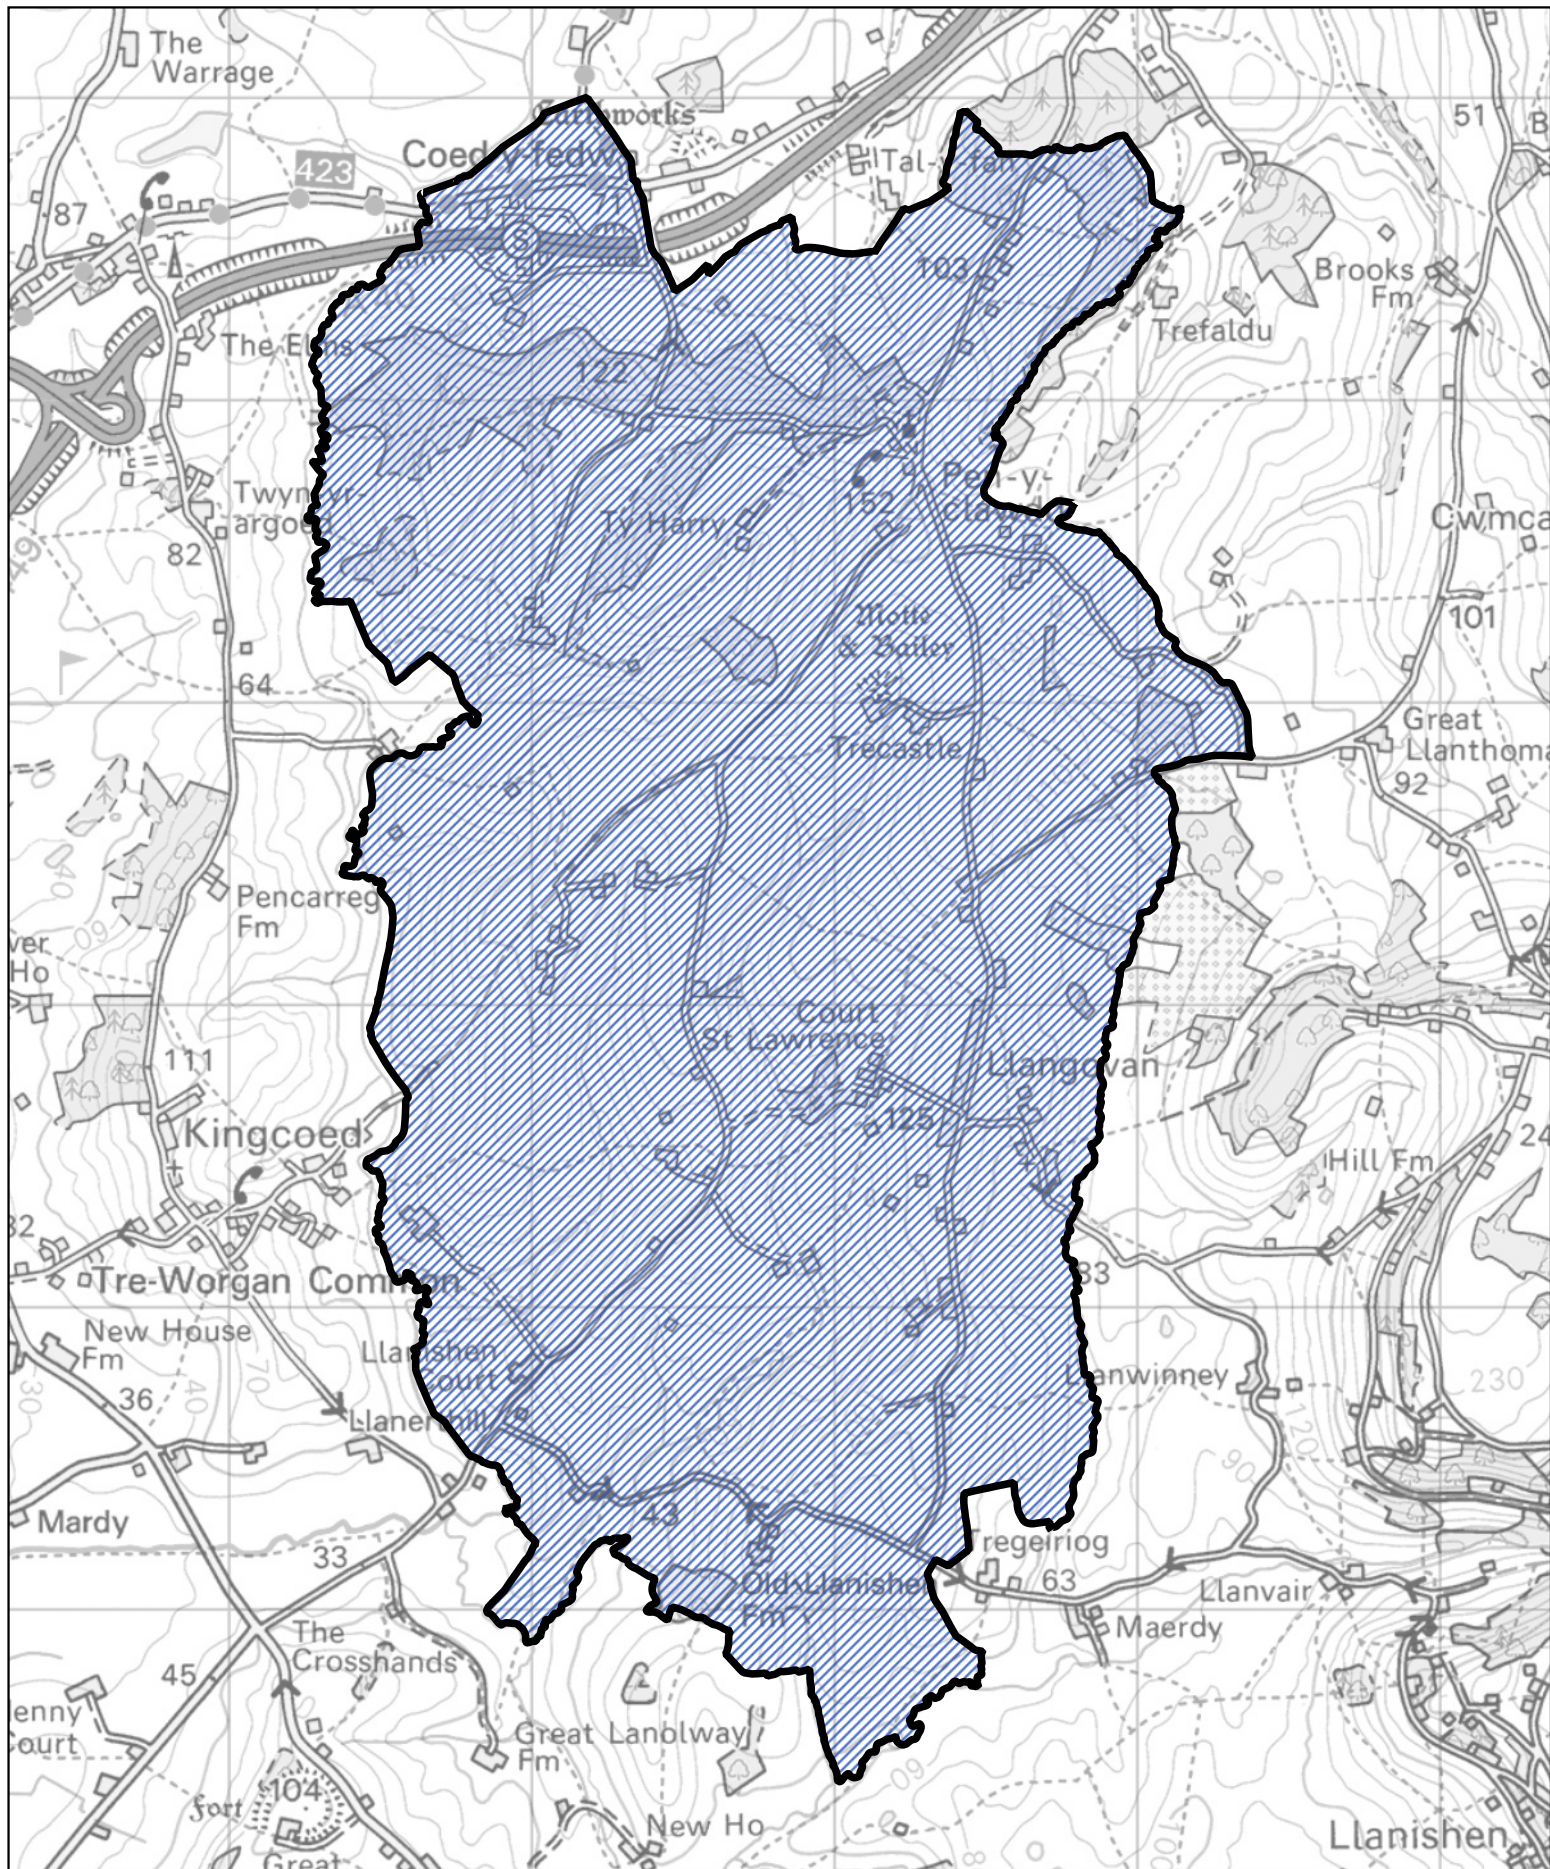

0 900 1,800 m

The part of the community of Raglan transferred to the community of Mitchel Troy

1:25,000

Llywodraeth Cymru
Welsh Government