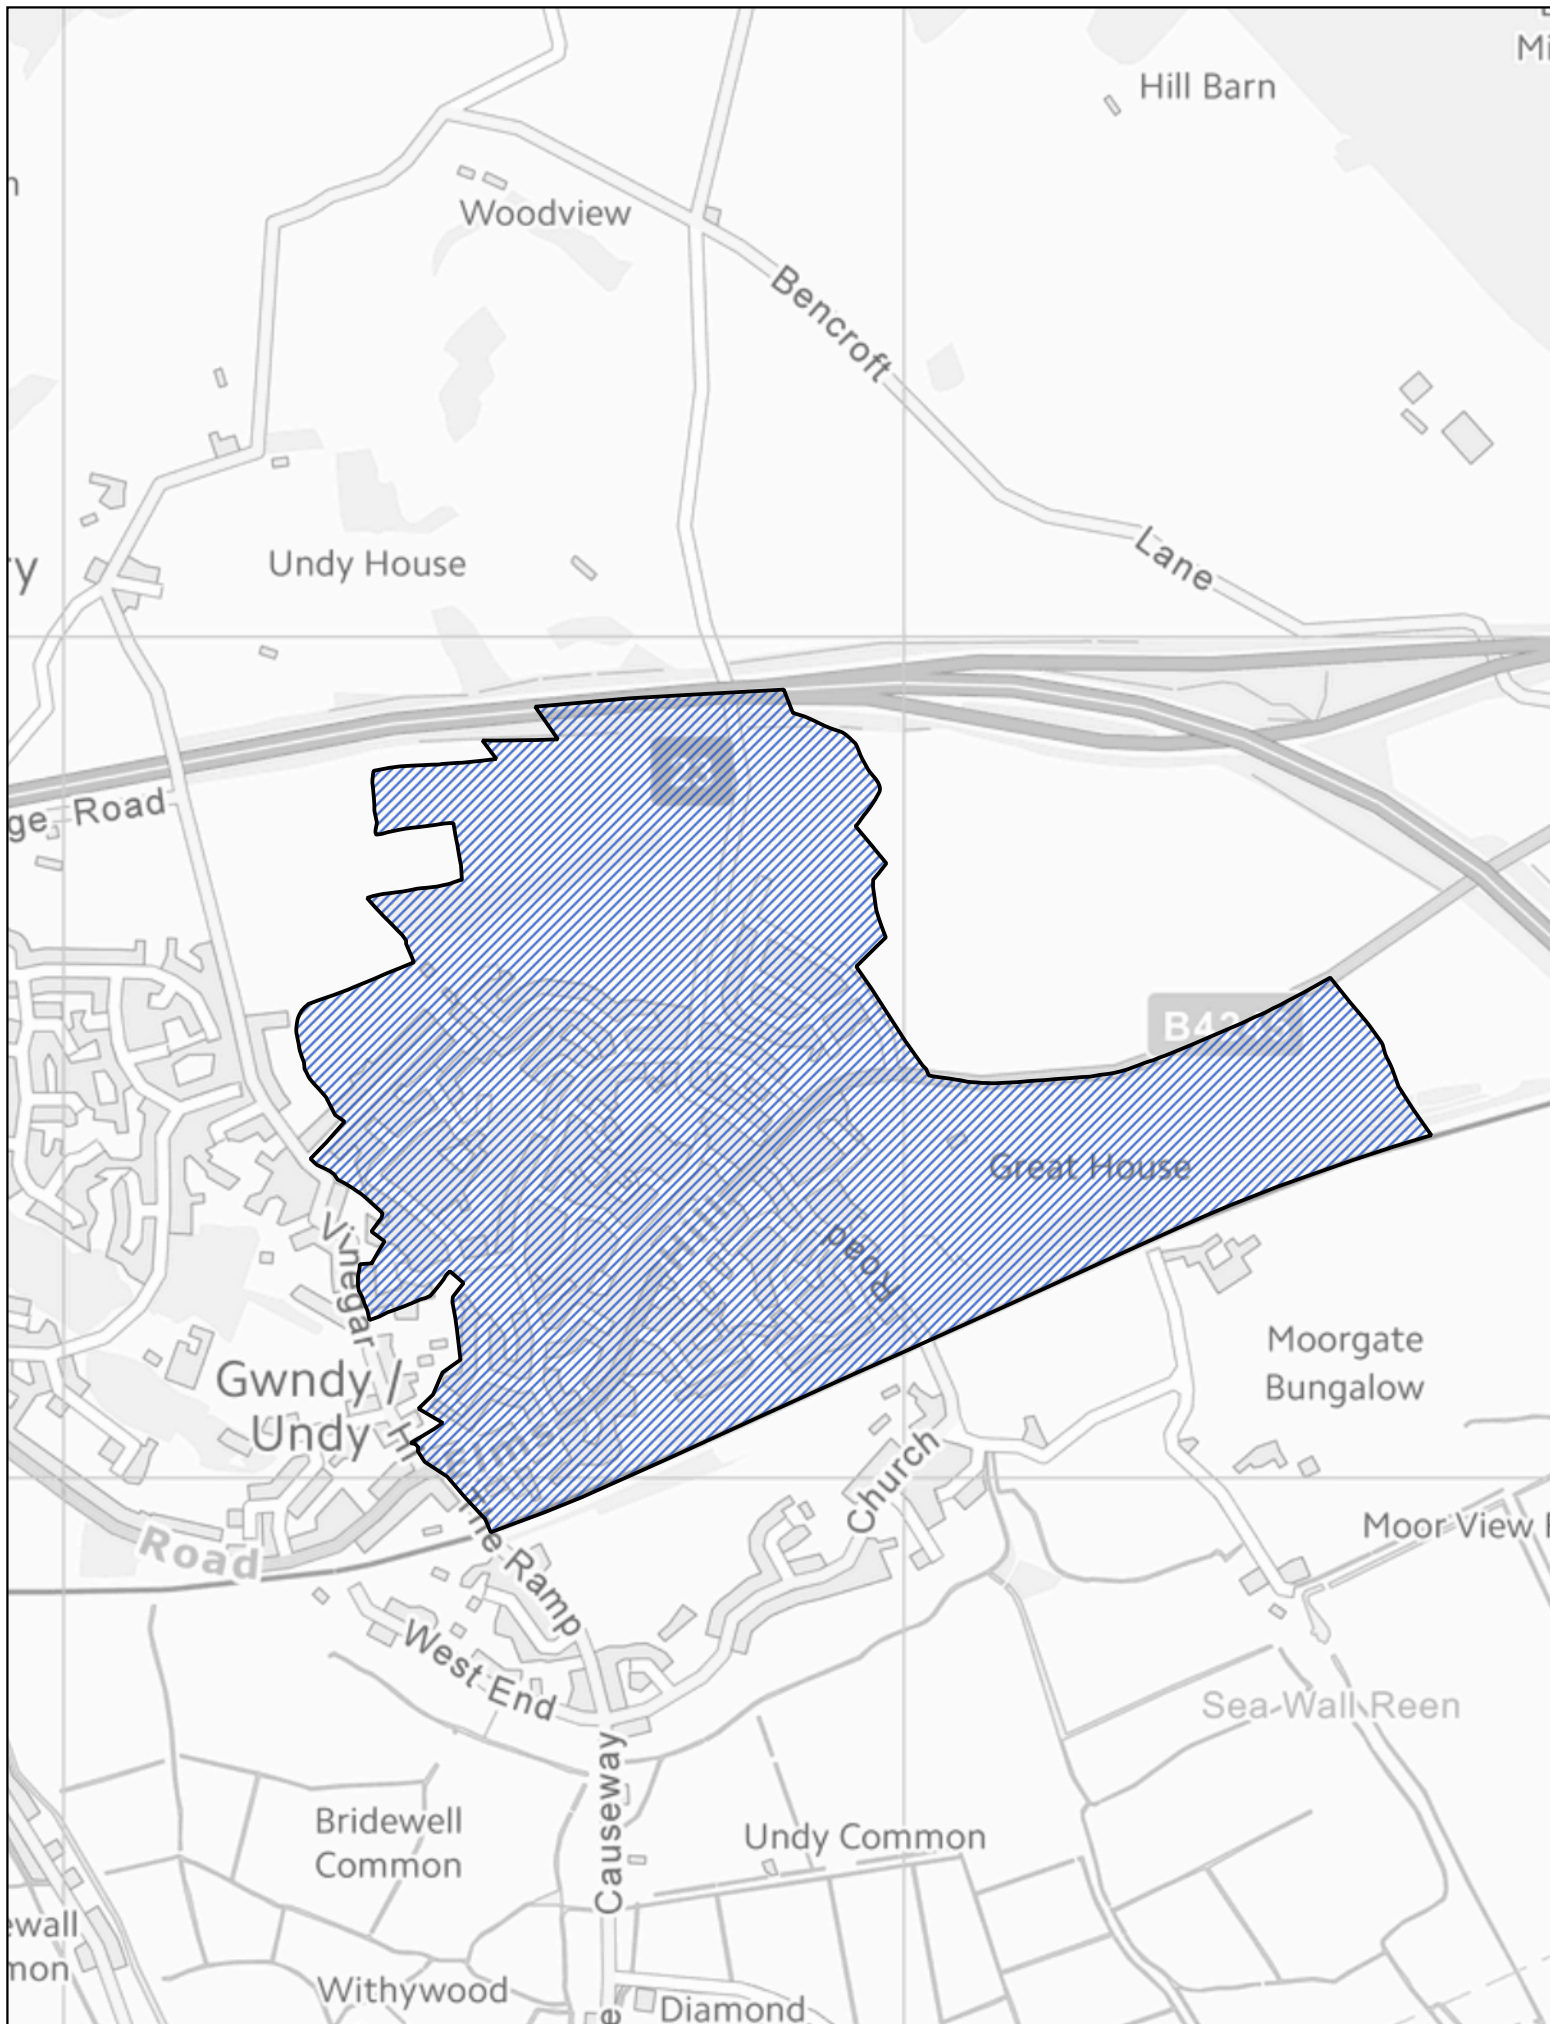

 The part of the community of Magor with Undy transferred to the community of Rogiet

 The part of the community of Magor with Undy transferred to the community of Rogiet

1:1,500

 Area transferred from the Denny ward to the Magor West ward of the community of Magor with Undy

1:35,000

 Area transferred from the Denny ward to the Magor East ward of the community of Magor with Undy

1:35,000

 Area transferred from the Mill ward to the Magor West ward of the community of Magor with Undy

 Area transferred from the Mill ward to the Magor East ward of the community of Magor with Undy

1:7,500

Llywodraeth Cymru
Welsh Government

 Area transferred from the Salisbury ward to the Magor West ward of the community of Magor with Undy

1:7,500

Llywodraeth Cymru
Welsh Government

Area transferred from The Elms ward to the Undy ward of the community of Magor with Undy

0 180 360 m

1:9,000

 Area transferred from The Elms ward to the Magor East ward of the community of Magor with Undy