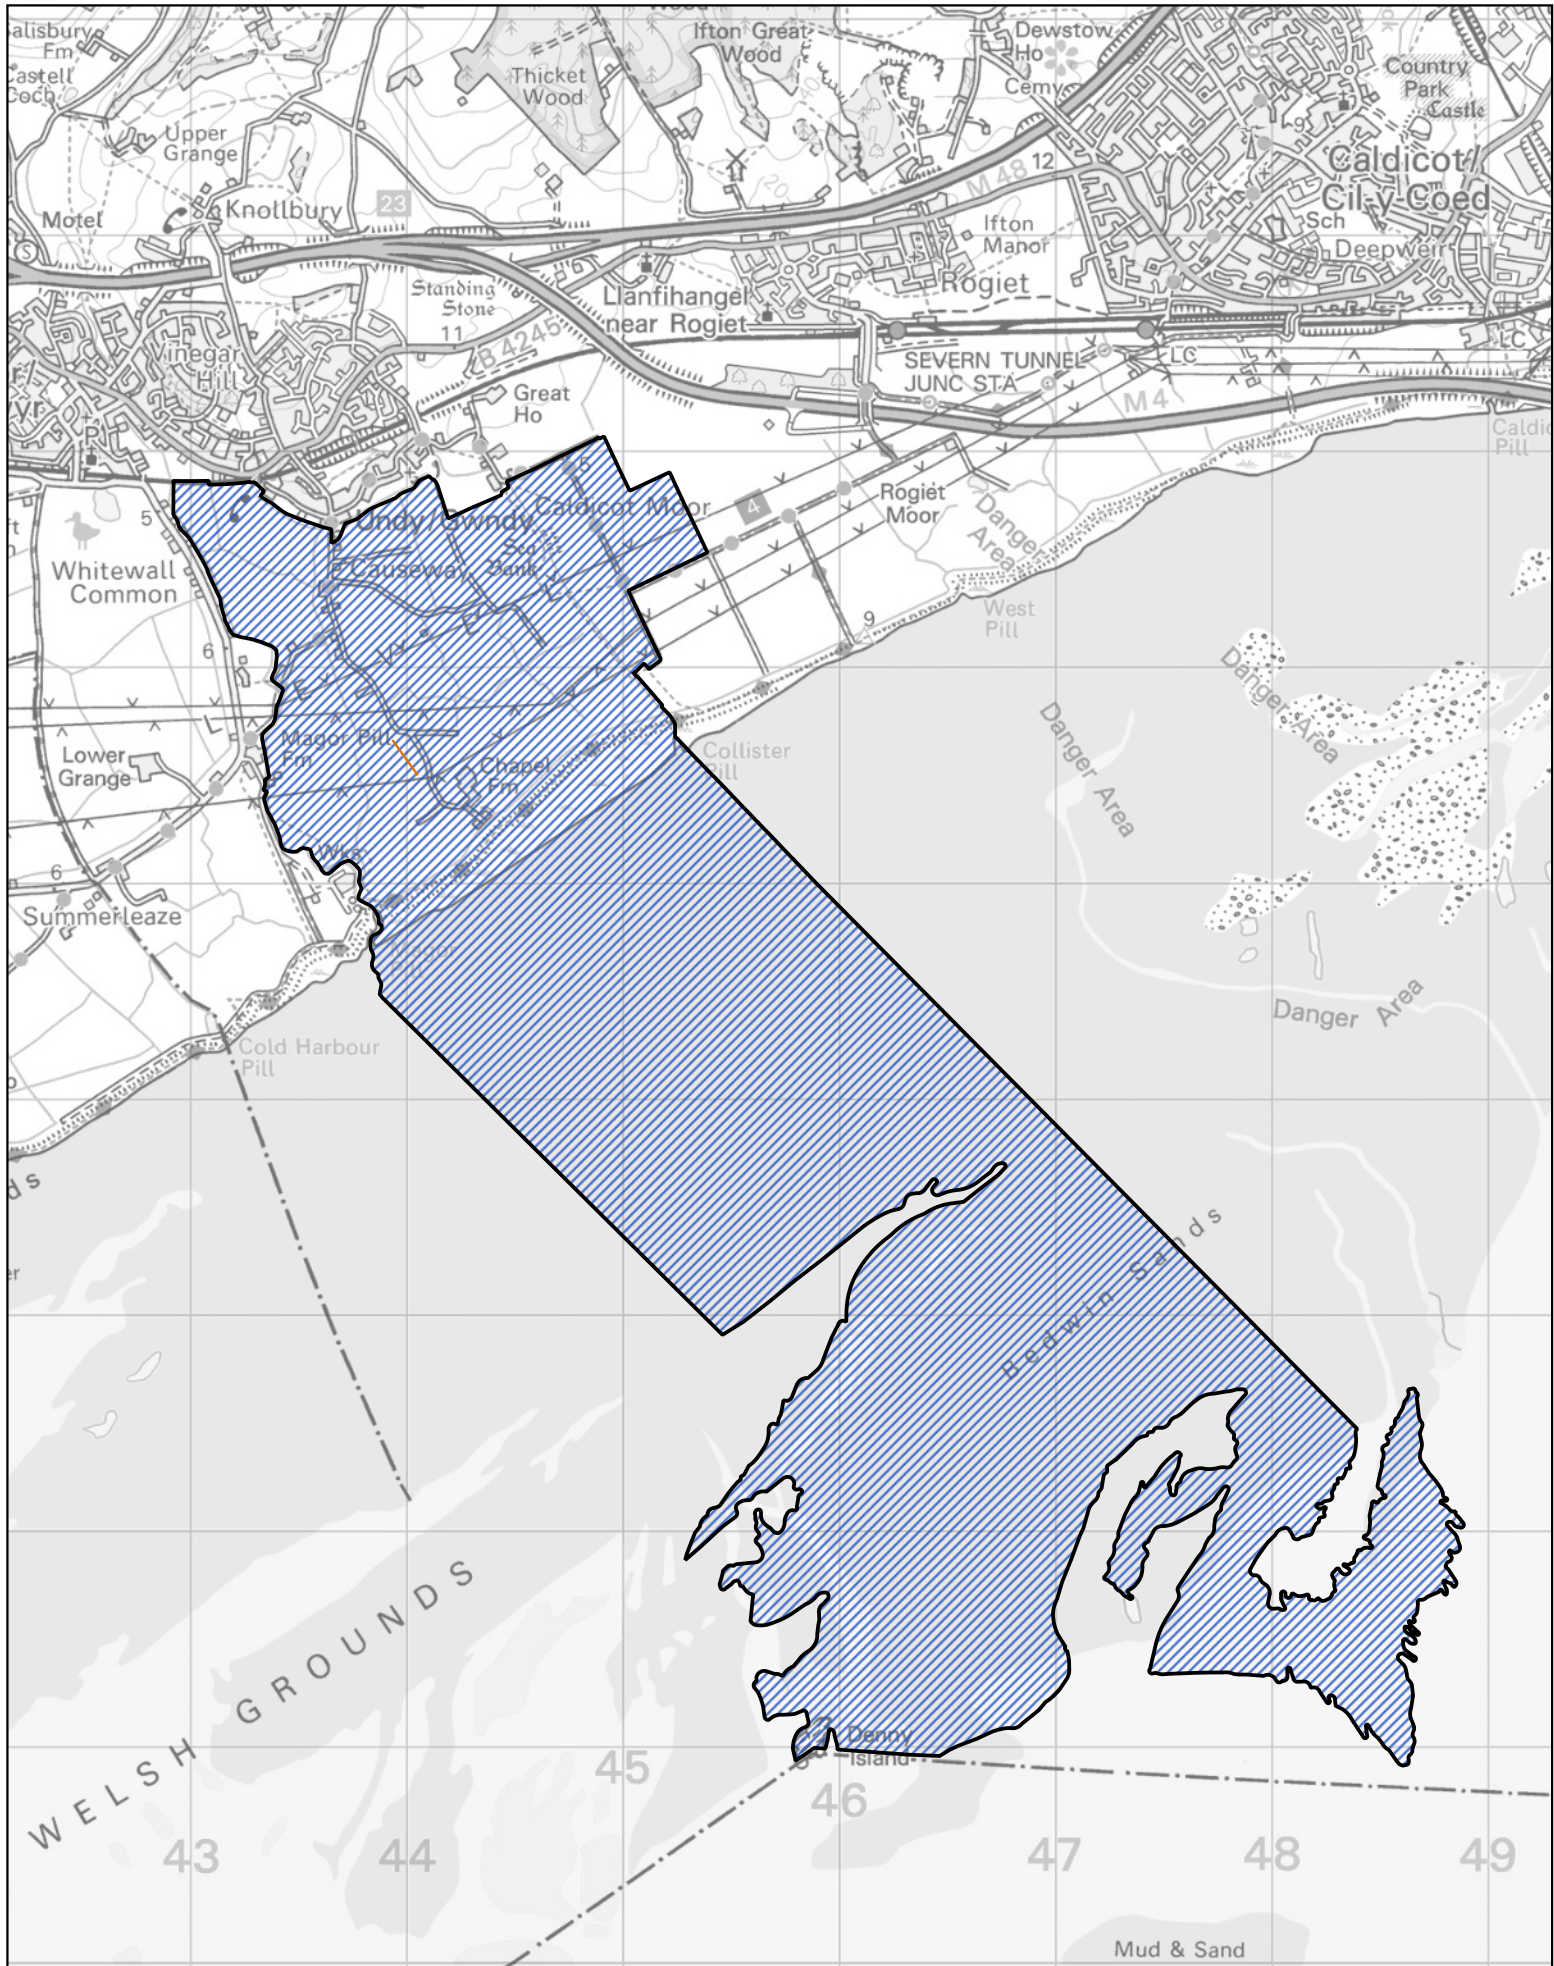

 The part of the community of Magor with Undy transferred to the community of Rogiet

 The part of the community of Magor with Undy transferred to the community of Rogiet

1:1,500

 Area transferred from the Denny ward to the Magor West ward of the community of Magor with Undy

1:35,000

 Area transferred from the Denny ward to the Magor East ward of the community of Magor with Undy

1:35,000

 Area transferred from the Mill ward to the Magor West ward of the community of Magor with Undy

 Area transferred from the Mill ward to the Magor East ward of the community of Magor with Undy

1:7,500

Llywodraeth Cymru
Welsh Government

 Area transferred from the Salisbury ward to the Magor West ward of the community of Magor with Undy