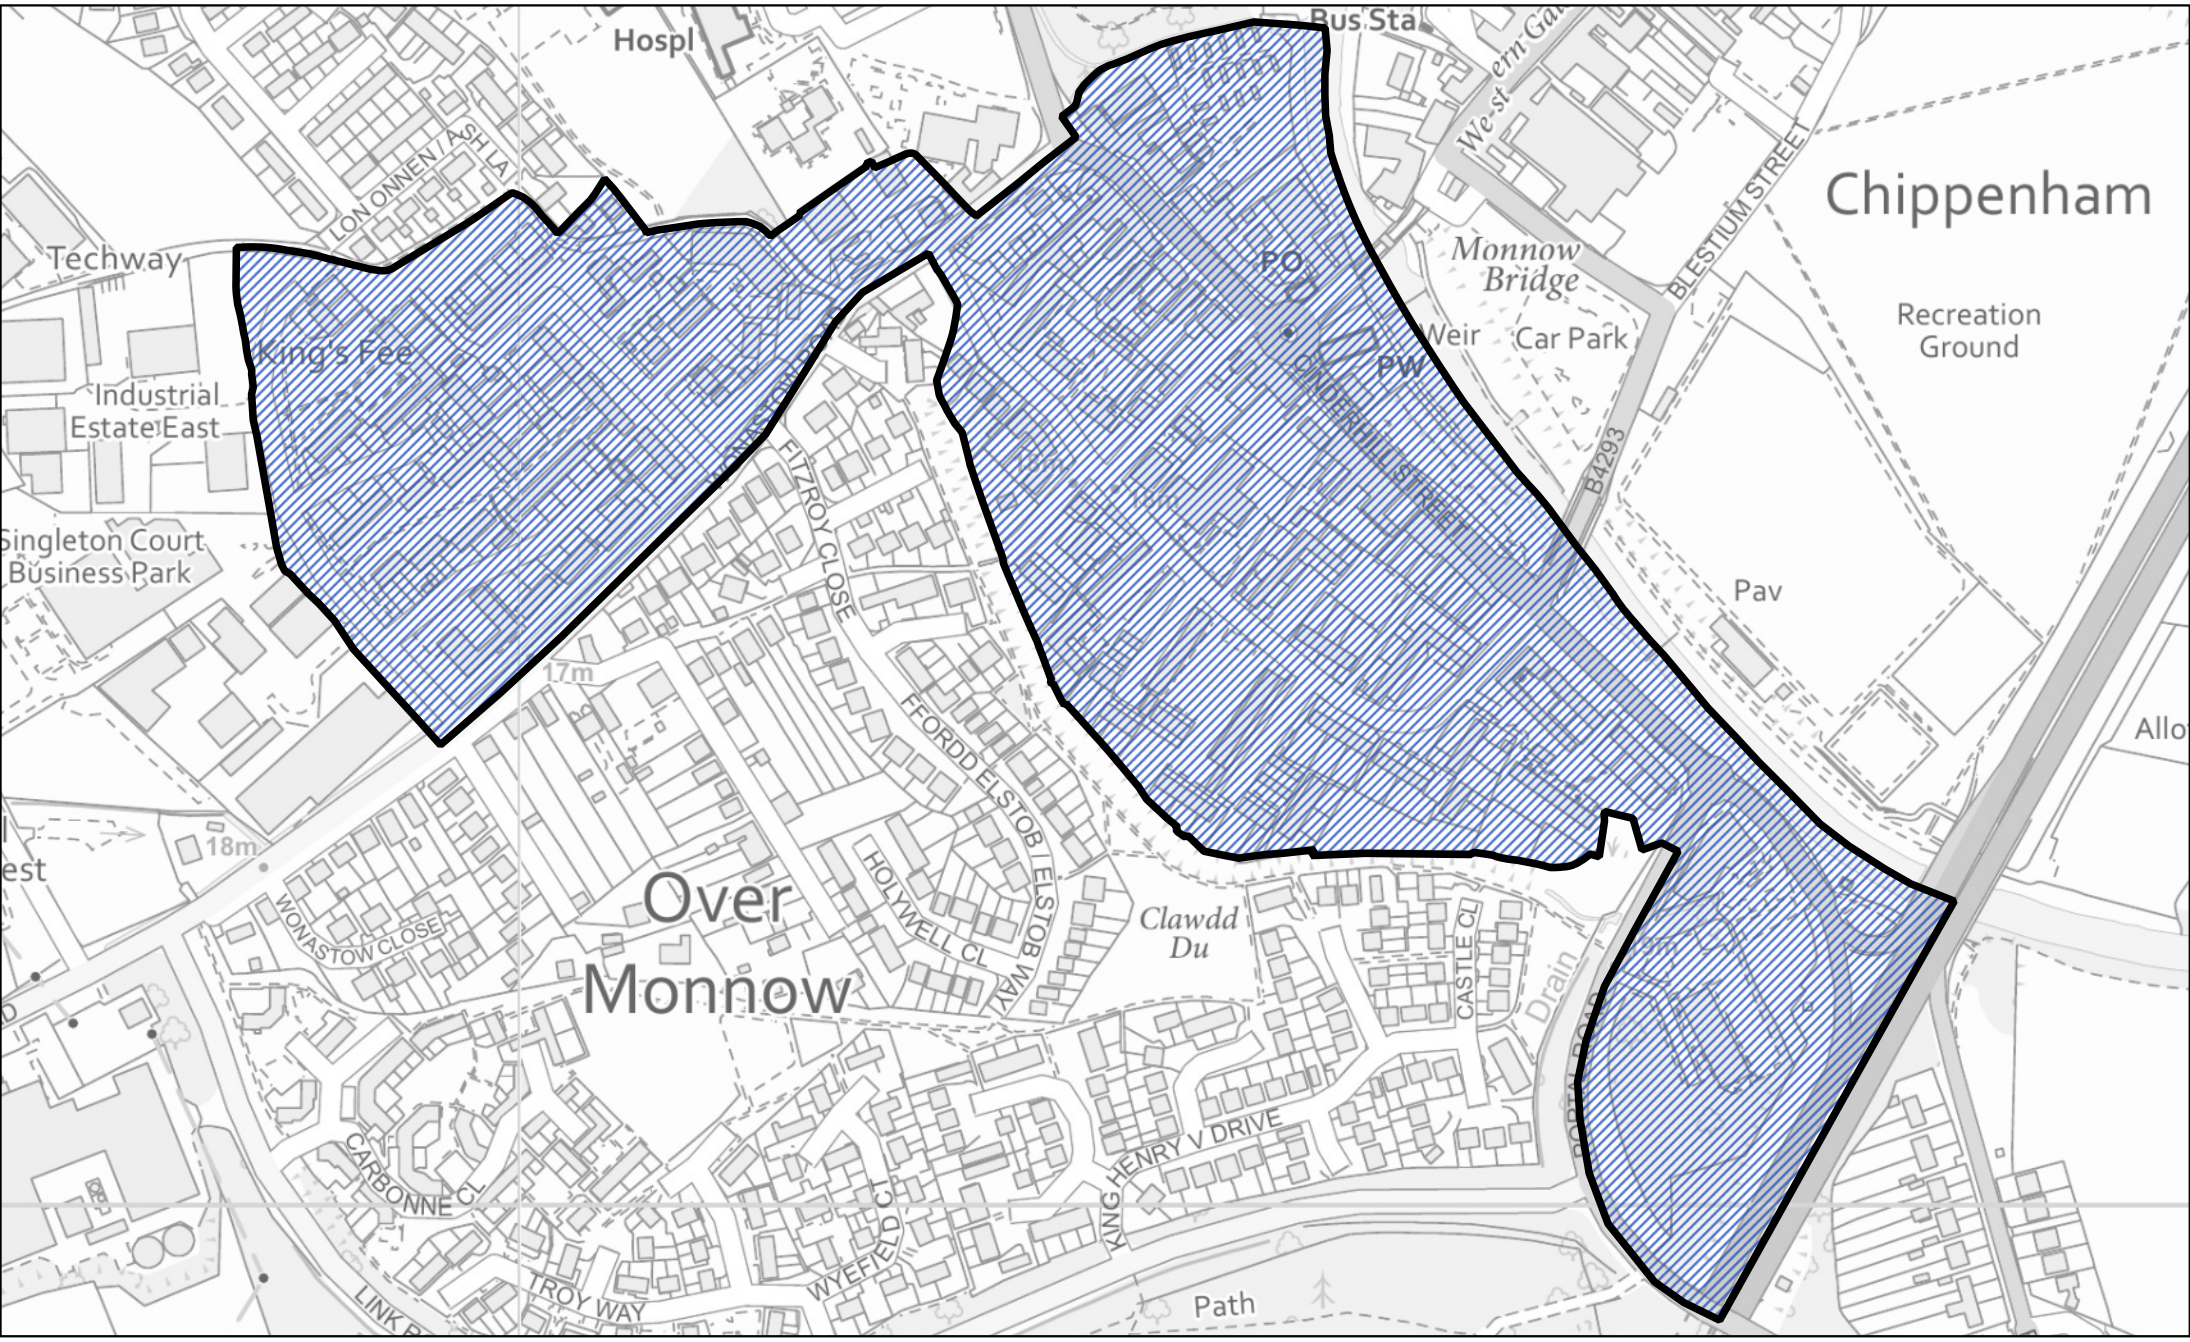

1:4,500

Llywodraeth Cymru
Welsh Government

 Area transferred from the Drybridge ward to the Overmonnow ward of the community of Monmouth

0 100 200 m

1:4,500

Llywodraeth Cymru
Welsh Government

 Area transferred from the Drybridge ward to the Town ward of the community of Monmouth

 Area transferred from the Overmonnow ward to the Town ward of the community of Monmouth

Area of the Osbaston ward of the community of Monmouth

0 300 600 m

1:19,000

Llywodraeth Cymru
Welsh Government

 Area transferred from the Leechpool ward to the Portskewett Village ward of the community of Portskewett