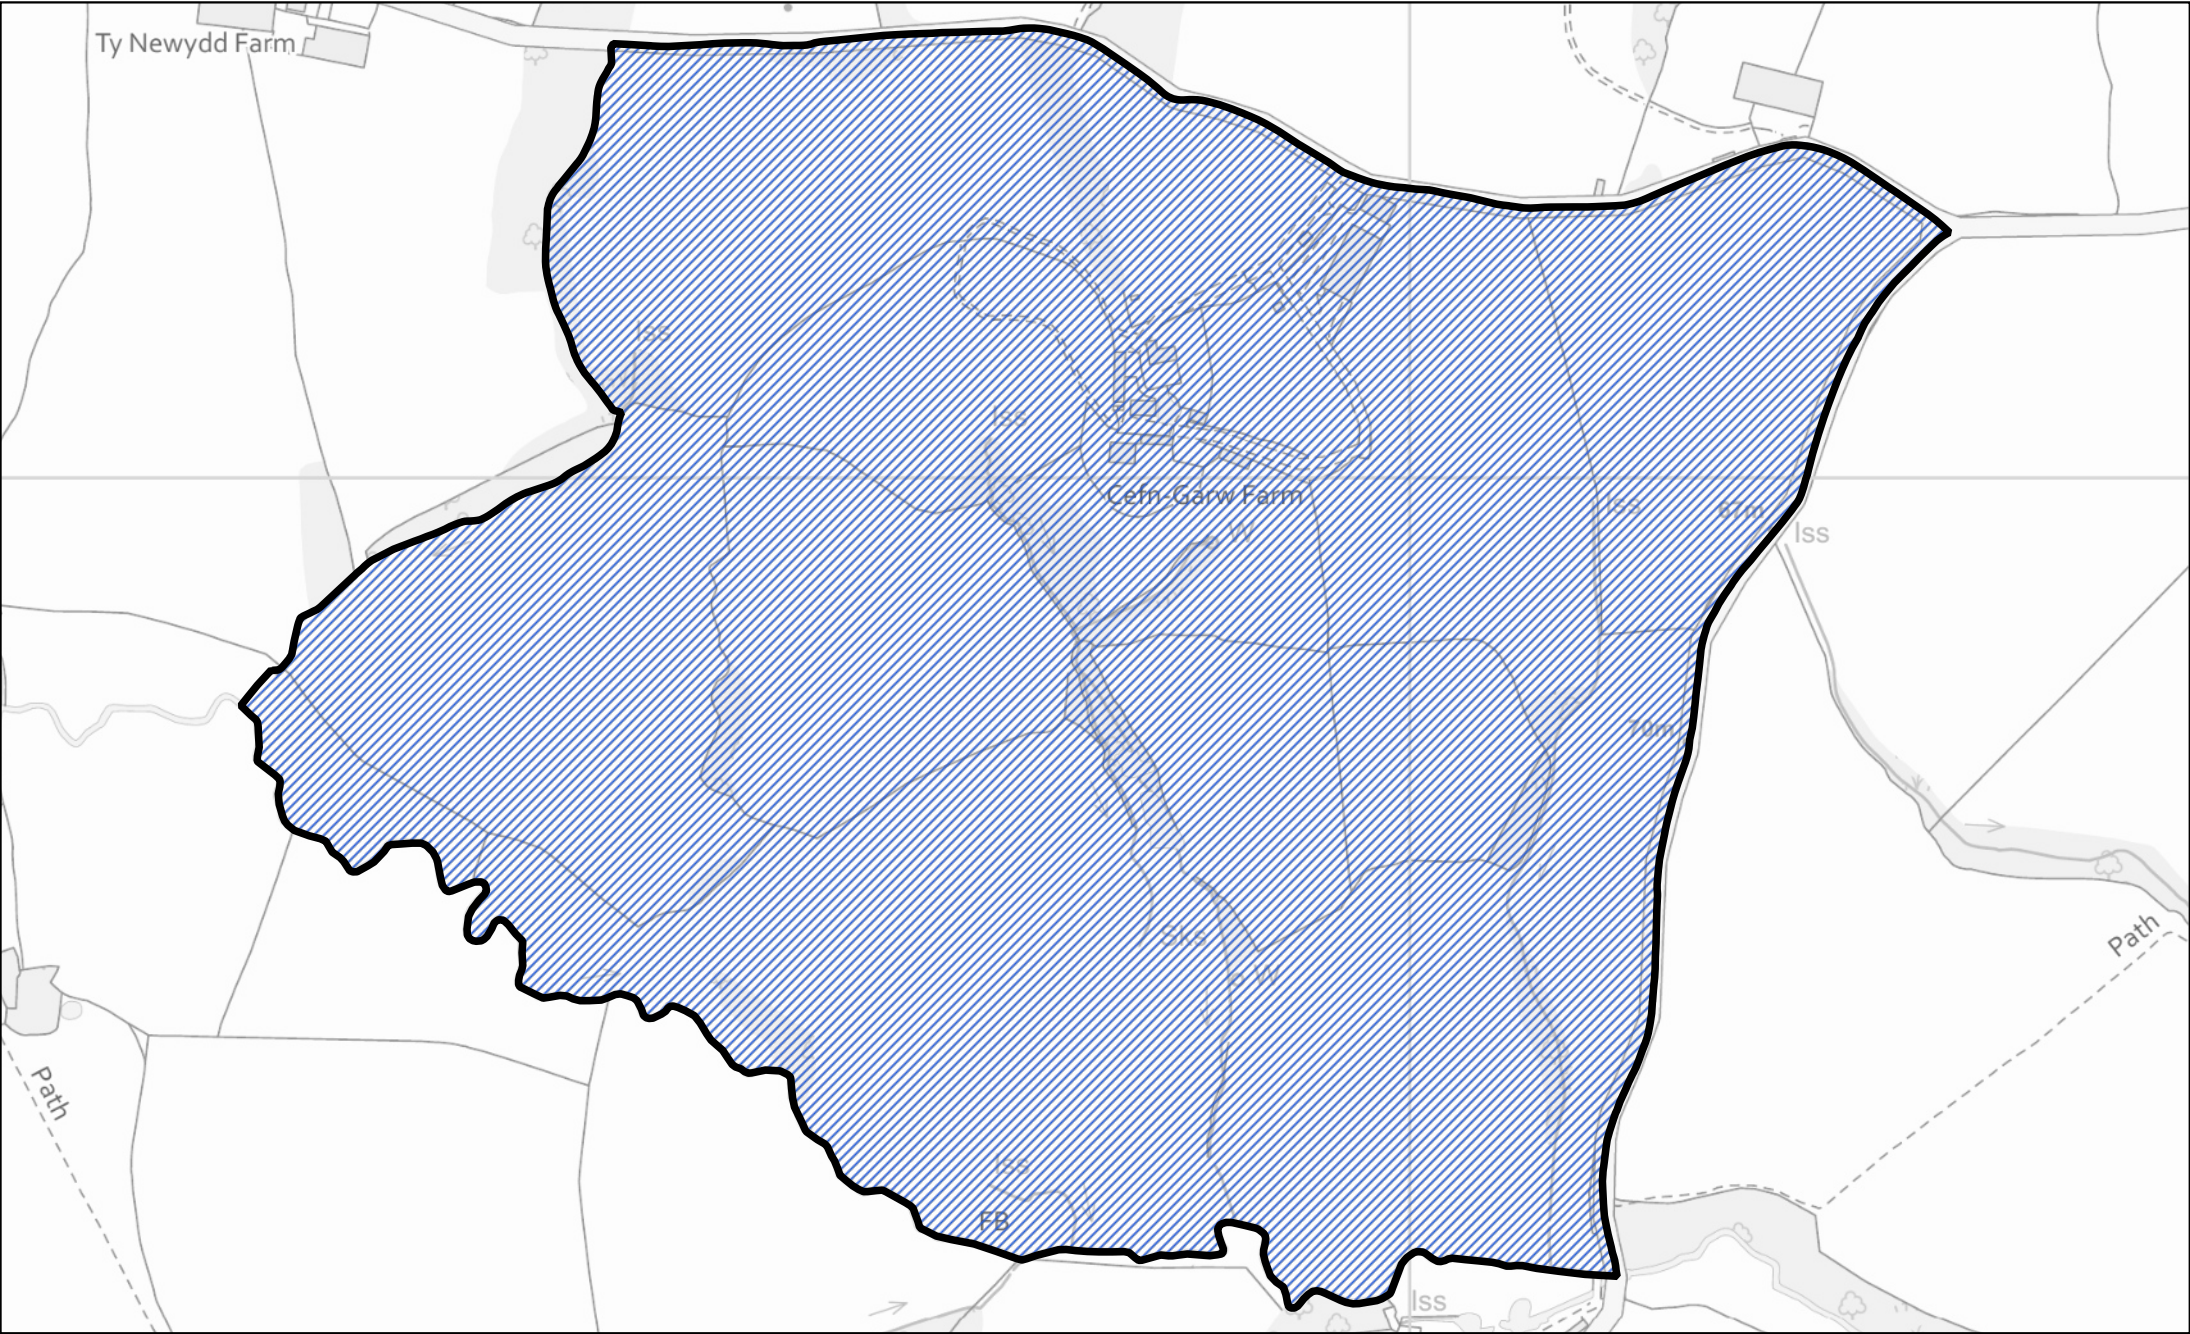

 The part of the community of Raglan transferred to the community of Mitchel Troy

 The part of the community of Mitchel Troy transferred to the community of Monmouth

1:4,500

Llywodraeth Cymru
Welsh Government