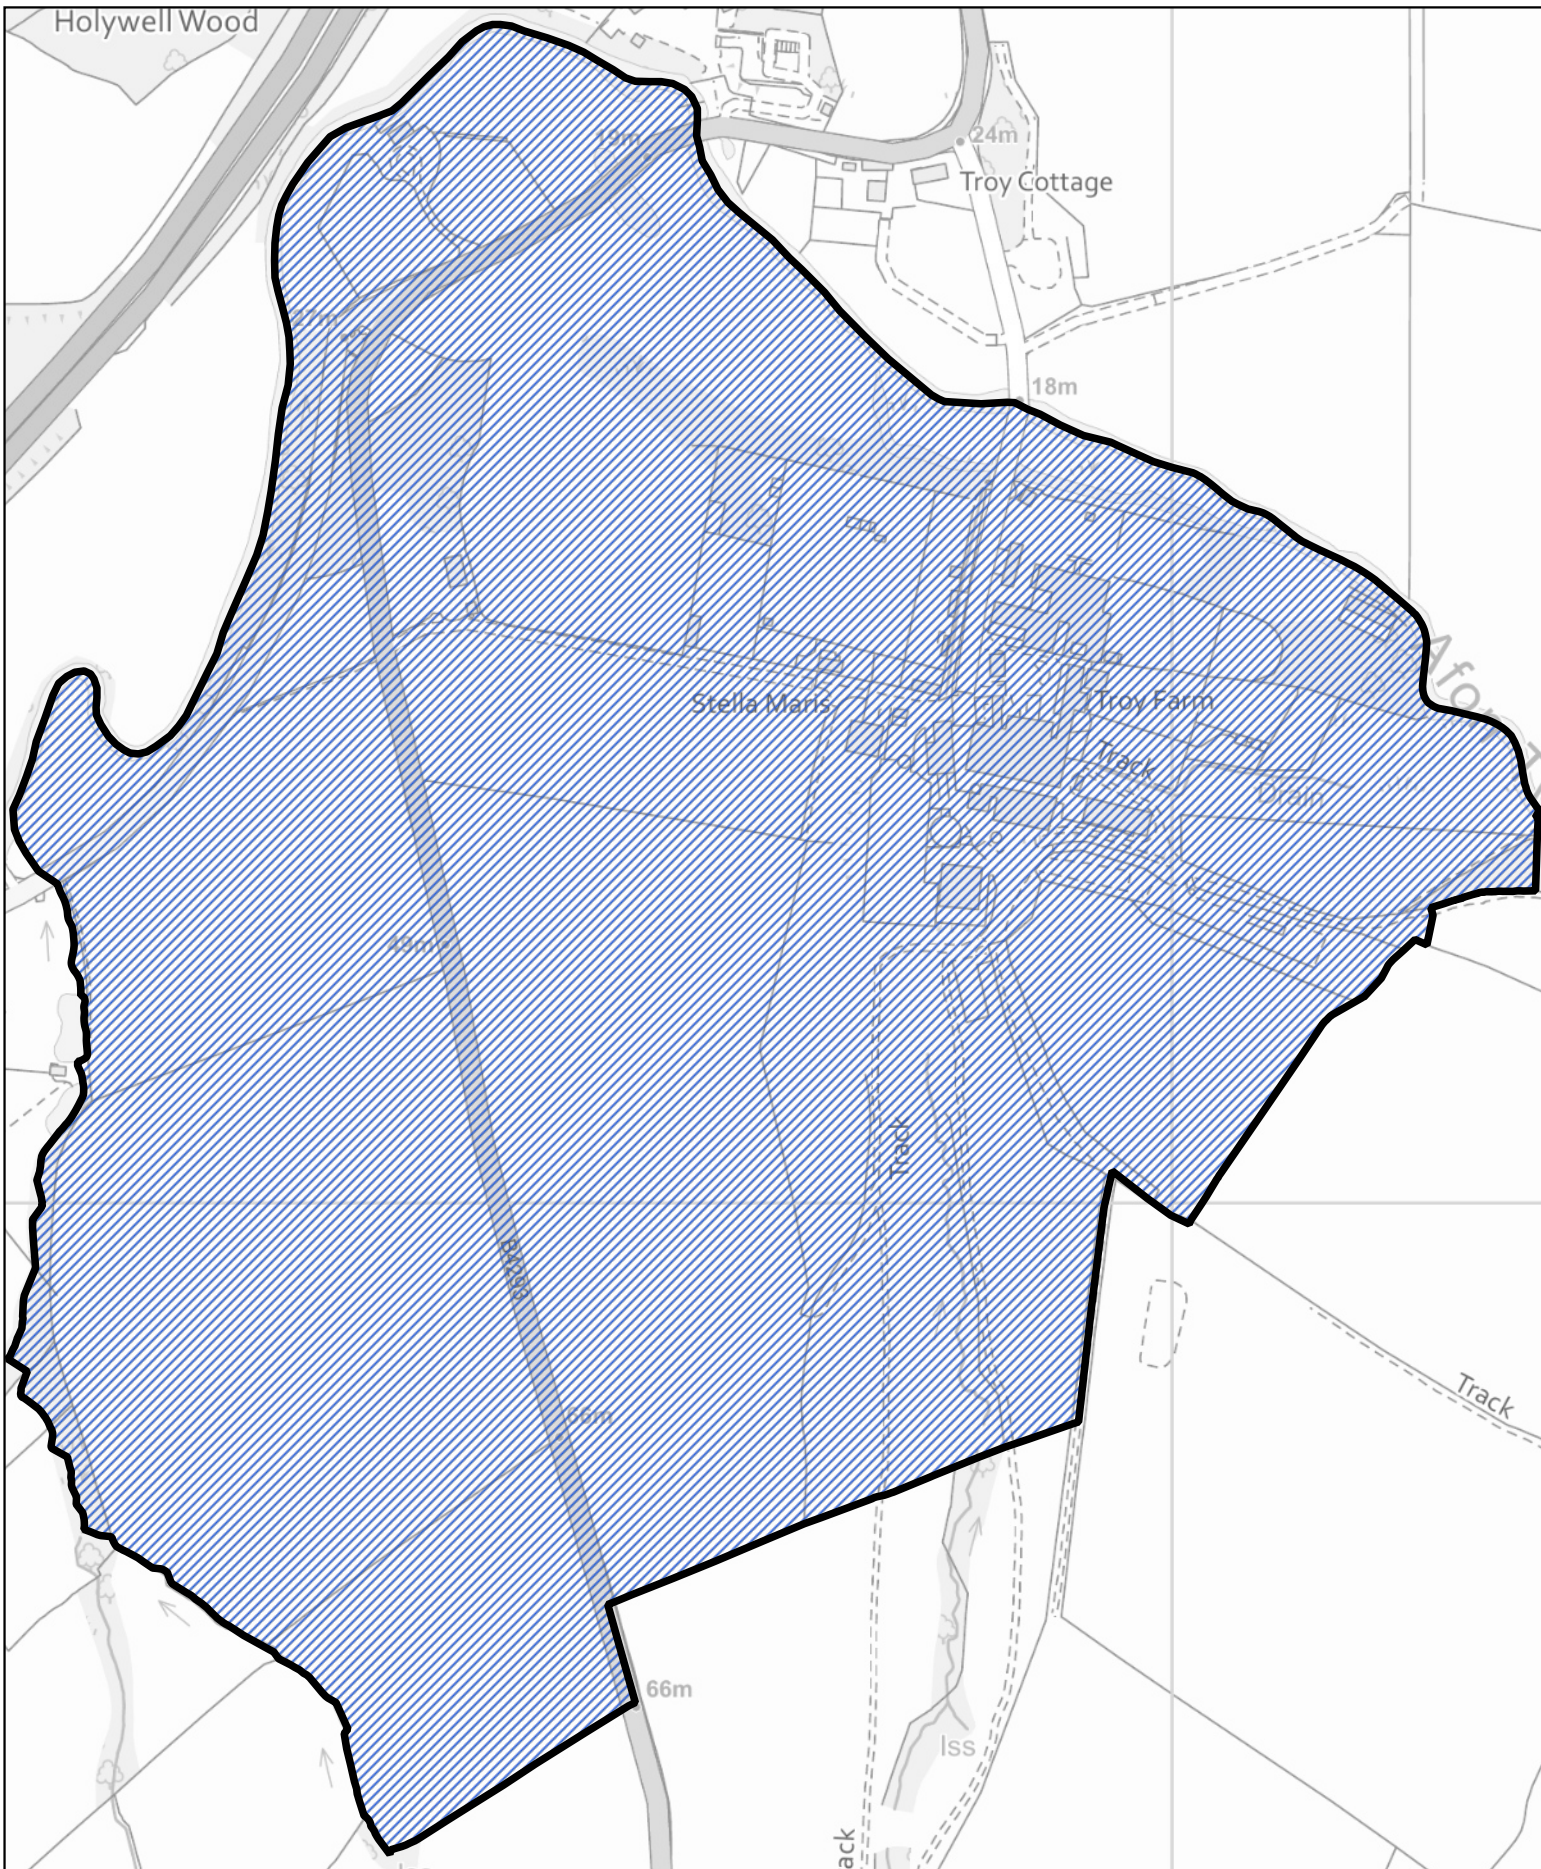

The part of the community of Mitchel Troy transferred to the community of Monmouth

1:4,500

Llywodraeth Cymru
Welsh Government