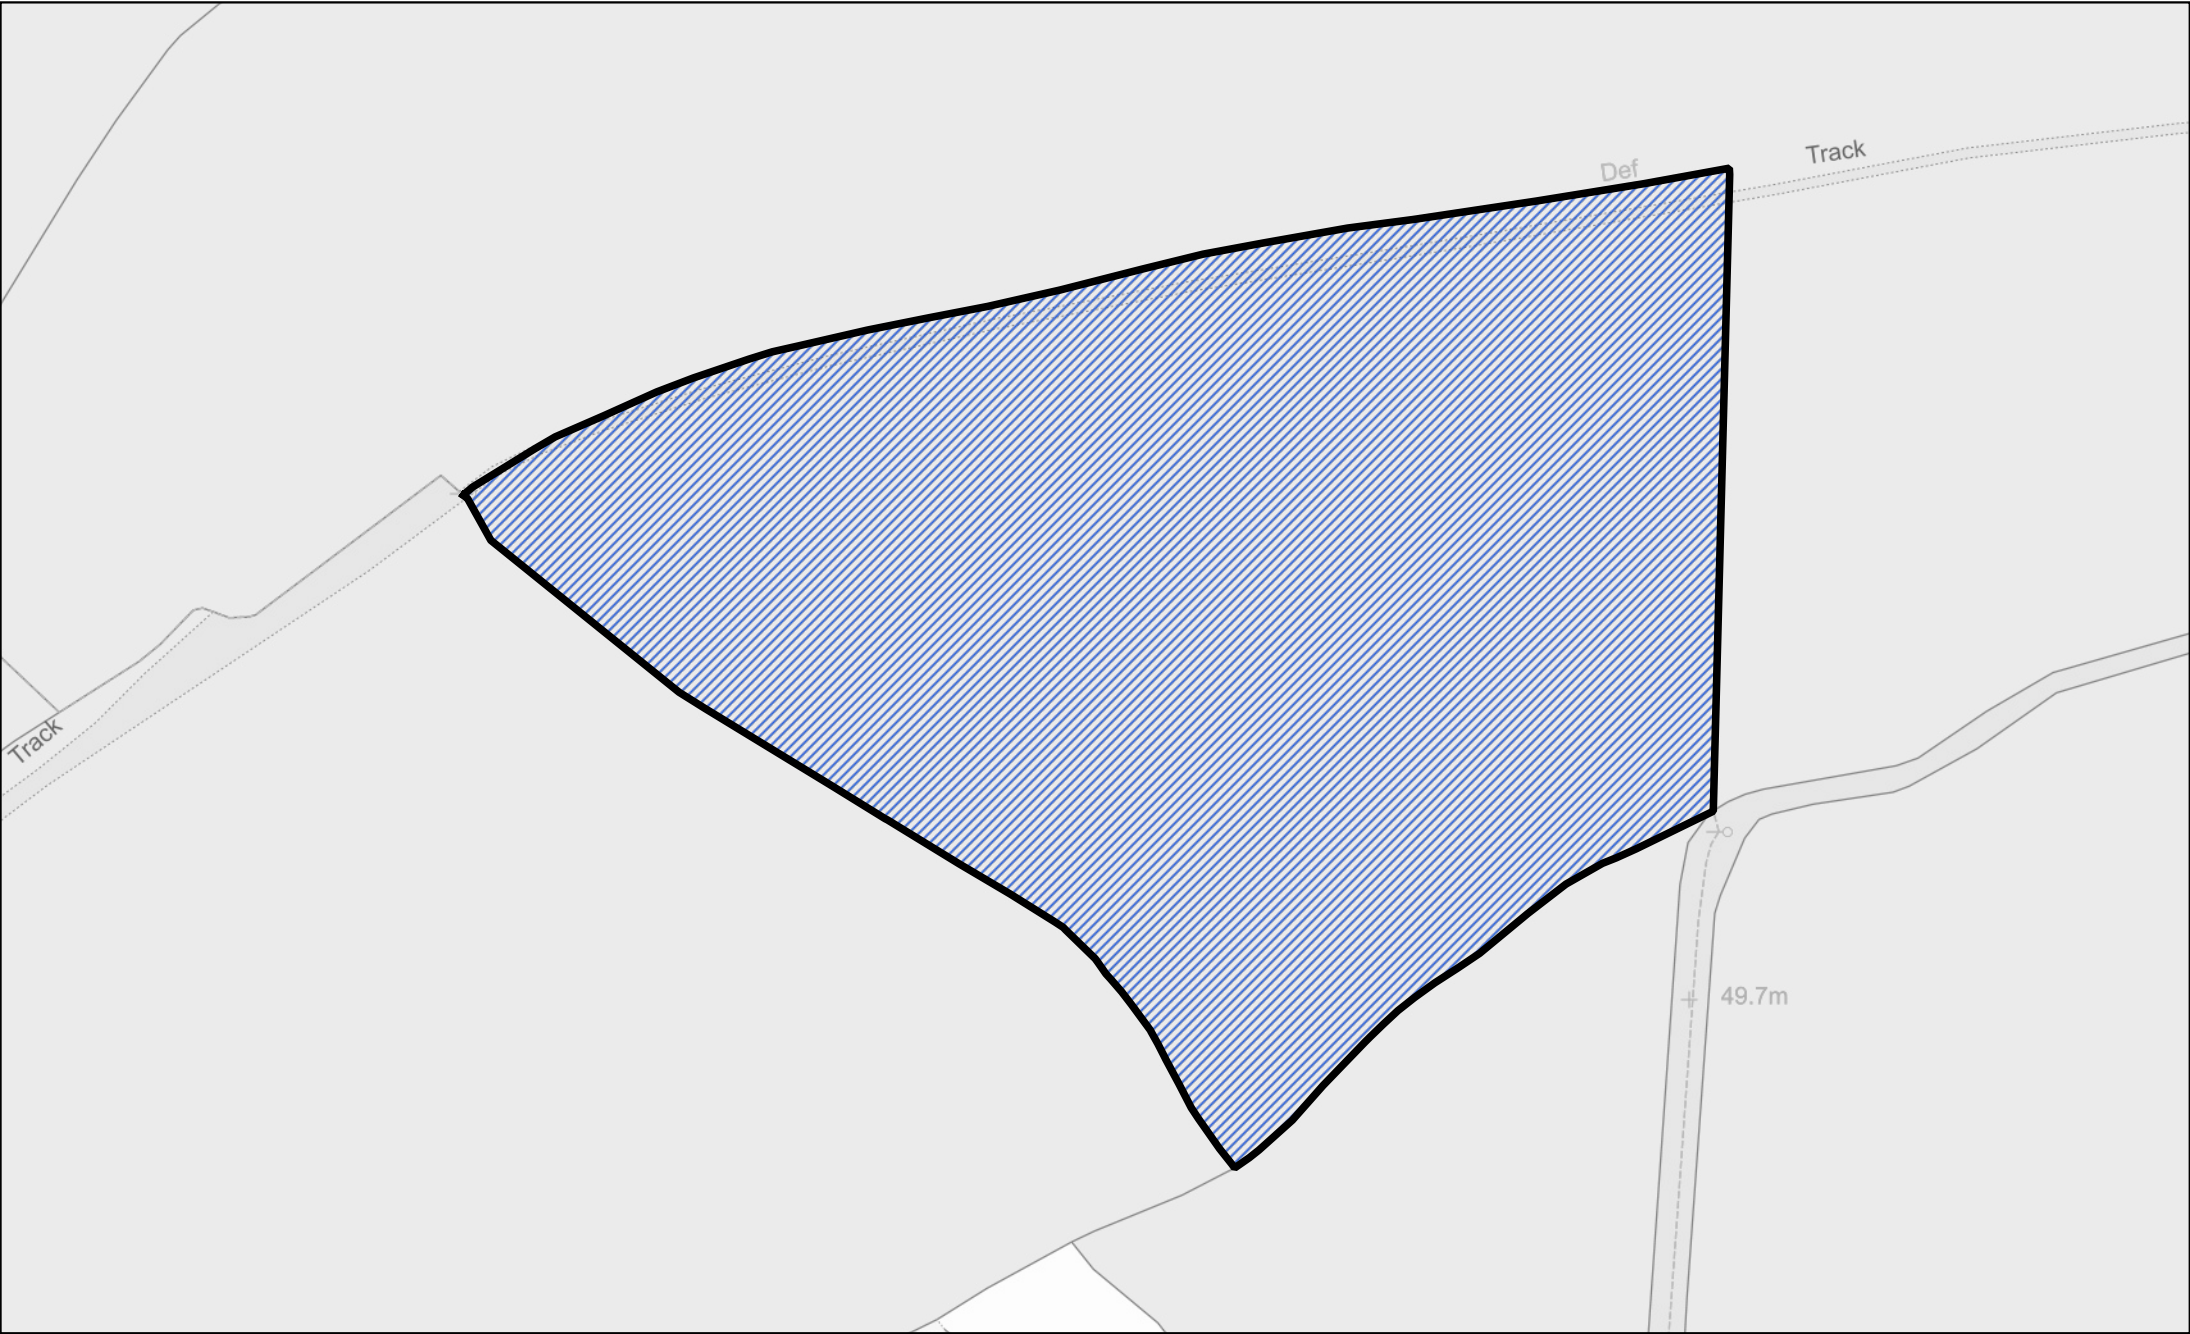

 The part of the community of Magor with Undy transferred to the community of Rogiet

 The part of the community of Magor with Undy transferred to the community of Rogiet

1:1,500

 Area transferred from the Denny ward to the Magor West ward of the community of Magor with Undy

1:35,000

 Area transferred from the Denny ward to the Magor East ward of the community of Magor with Undy

1:35,000

 Area transferred from the Mill ward to the Magor West ward of the community of Magor with Undy

 Area transferred from the Mill ward to the Magor East ward of the community of Magor with Undy

1:7,500

Llywodraeth Cymru
Welsh Government

 Area transferred from the Salisbury ward to the Magor West ward of the community of Magor with Undy