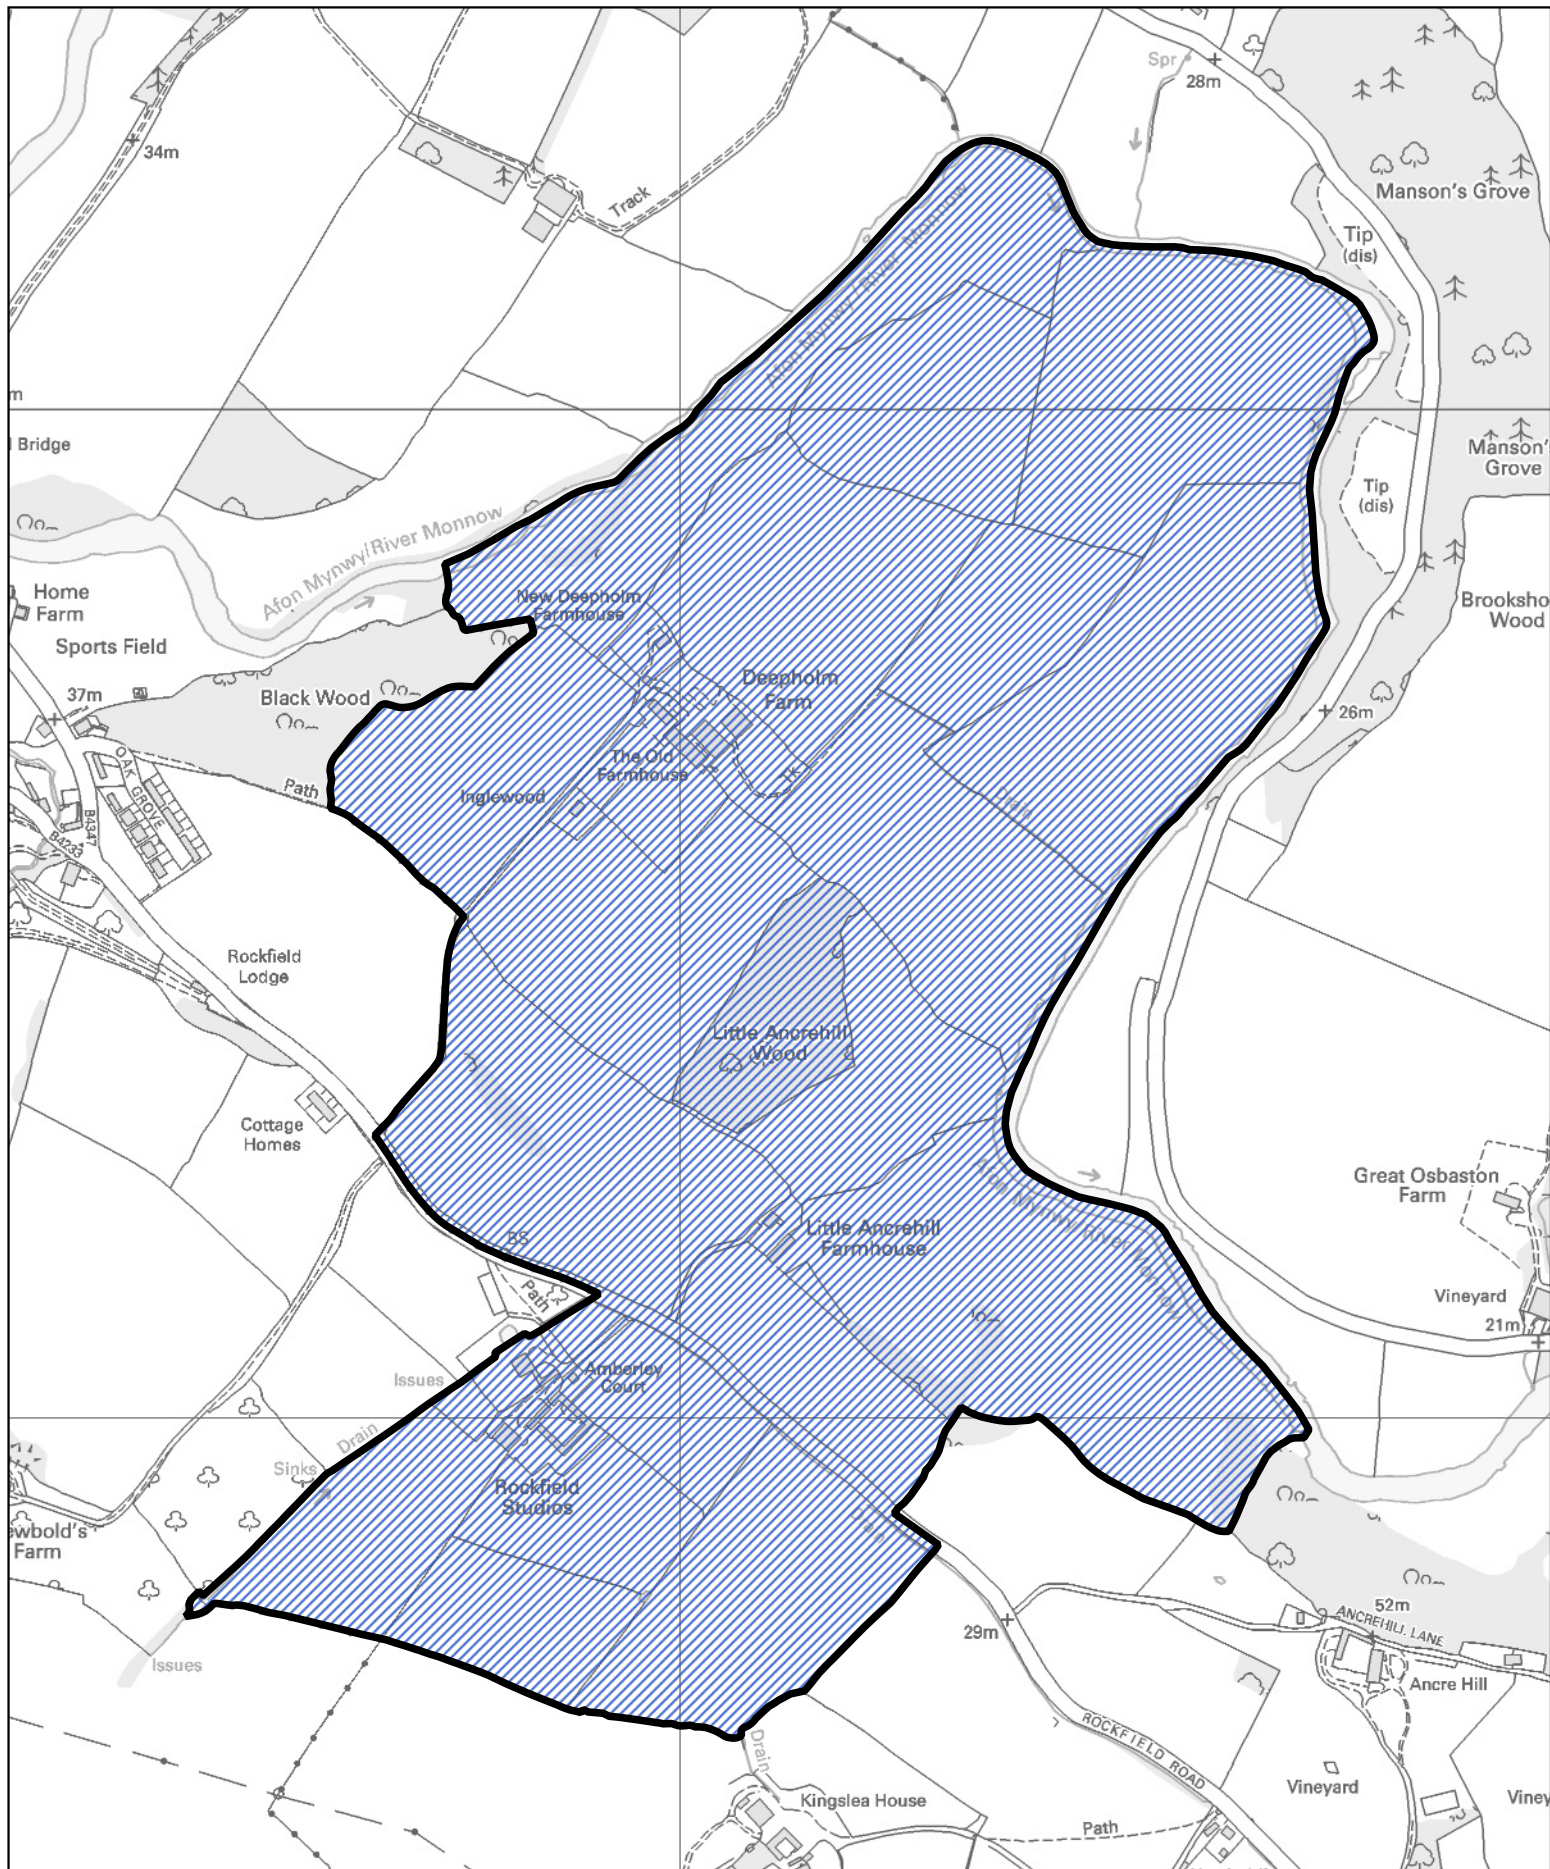

The part of the community of Monmouth transferred to the community of Whitecastle

1:7,500

Llywodraeth Cymru
Welsh Government