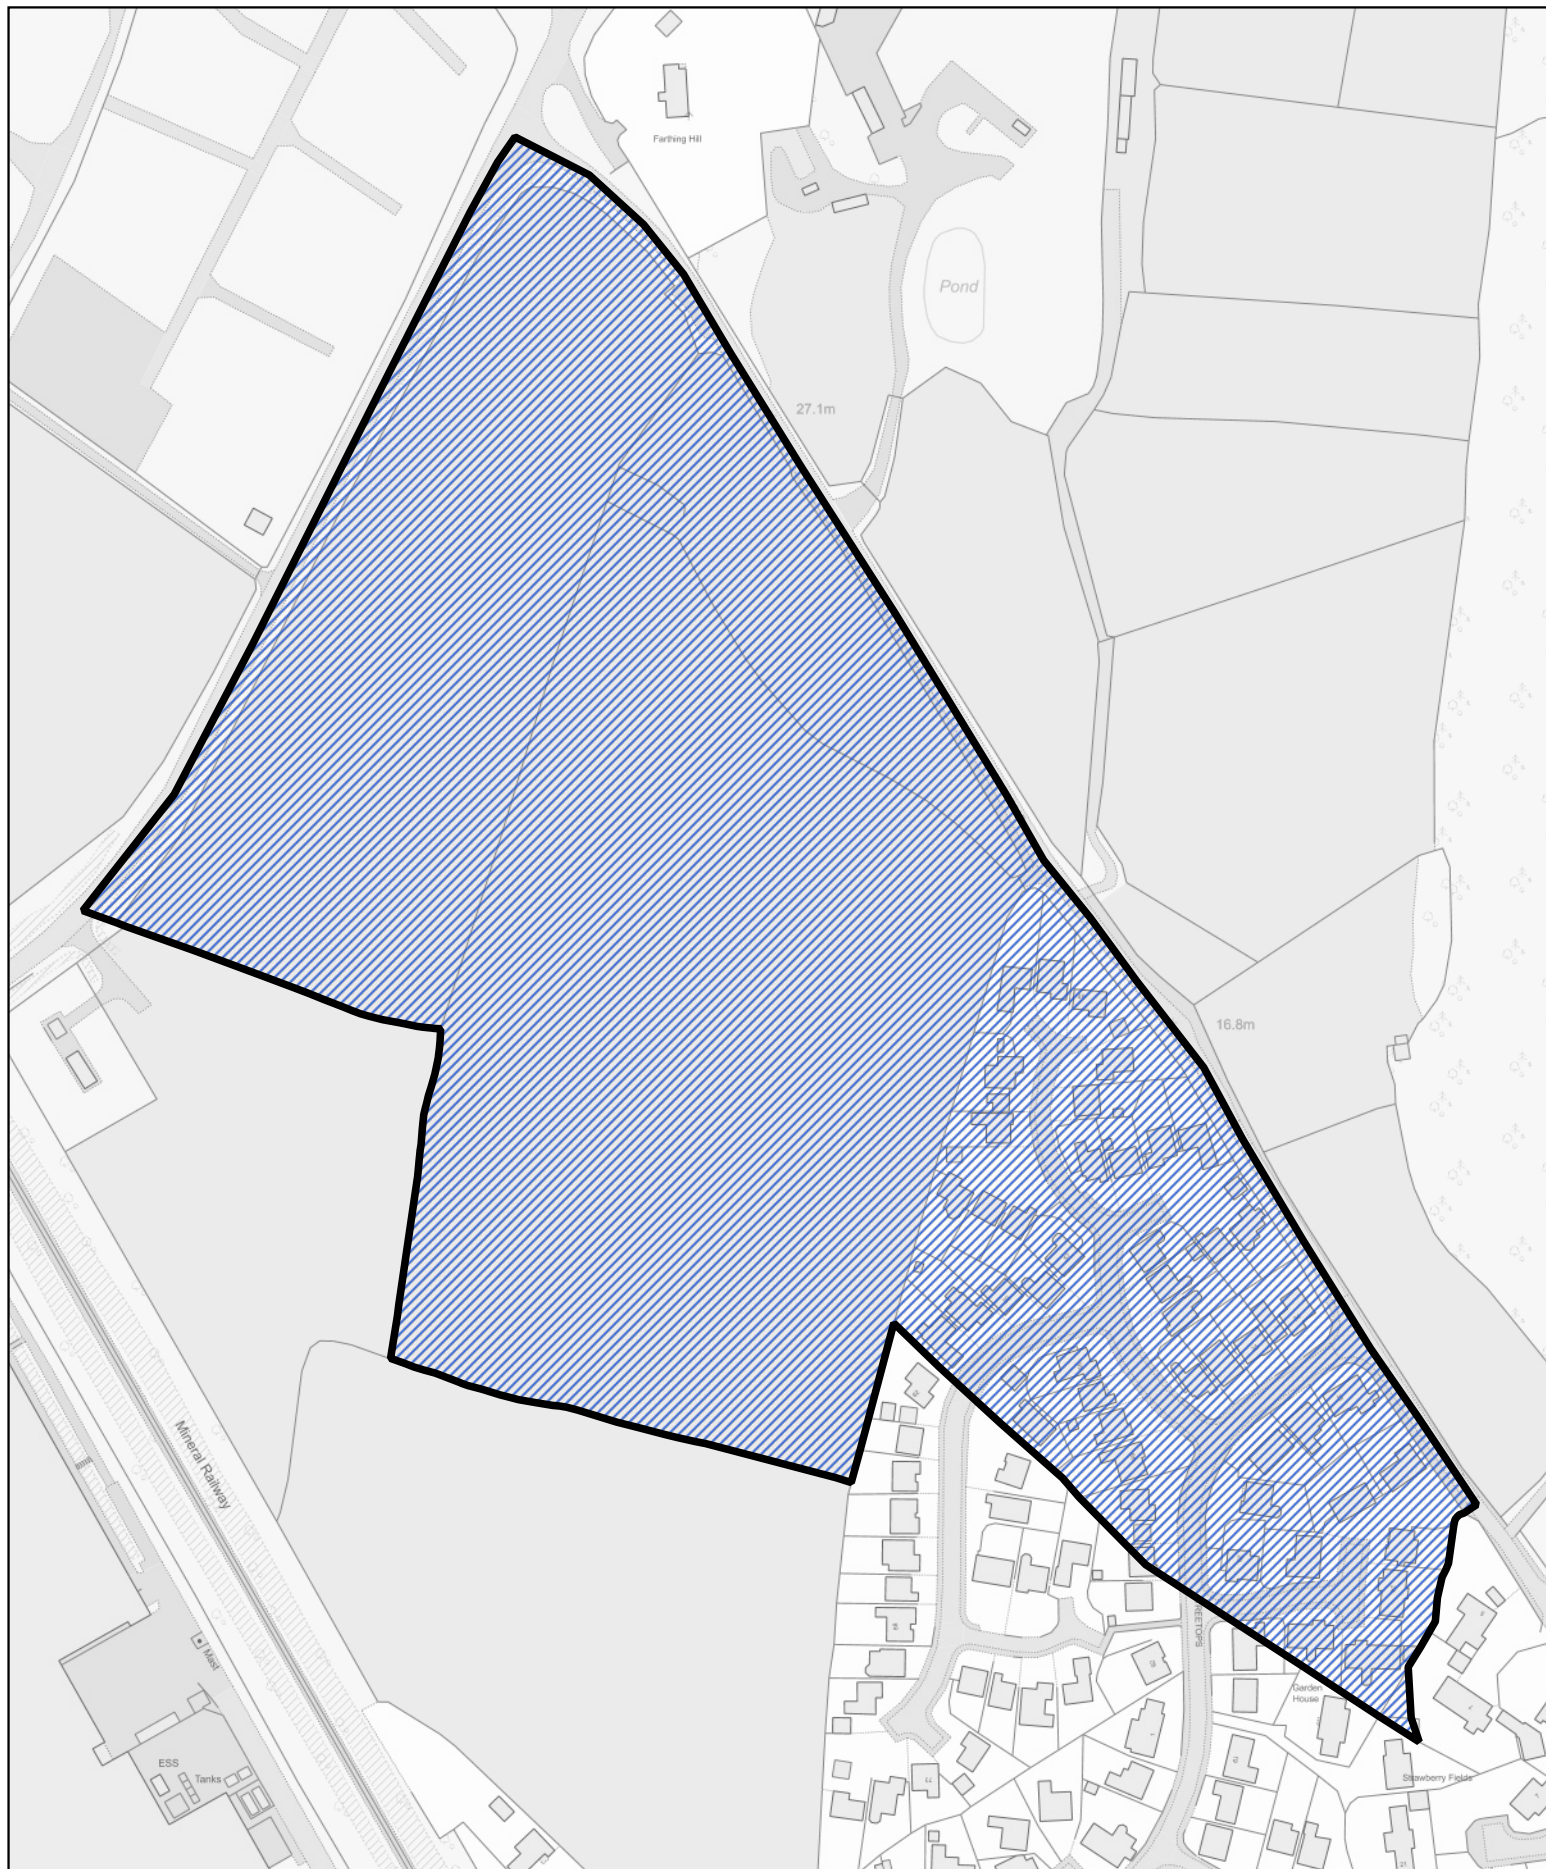

1:35,000

 Area transferred from the Denny ward to the Magor East ward of the community of Magor with Undy

1:35,000

 Area transferred from the Mill ward to the Magor West ward of the community of Magor with Undy

 Area transferred from the Overmonnow ward to the Town ward of the community of Monmouth

Area of the Osbaston ward of the community of Monmouth

0 300 600 m

1:19,000

Llywodraeth Cymru
Welsh Government

 Area transferred from the Leechpool ward to the Portskewett Village ward of the community of Portskewett

1:2,500

Llywodraeth Cymru
Welsh Government

0 1,000 2,000 m

 Area transferred from the Llandenny ward to the Kingcoed ward of the community of Raglan

 The part of the community of St Arvans transferred to the community of Shirenewton

 Area transferred from the Earlswood ward to the Shirenewton and Mynyddbach ward of the community of Shirenewton

 Area transferred from the Shirenewton ward to the Earlswood and Newchurch ward of the community of Shirenewton