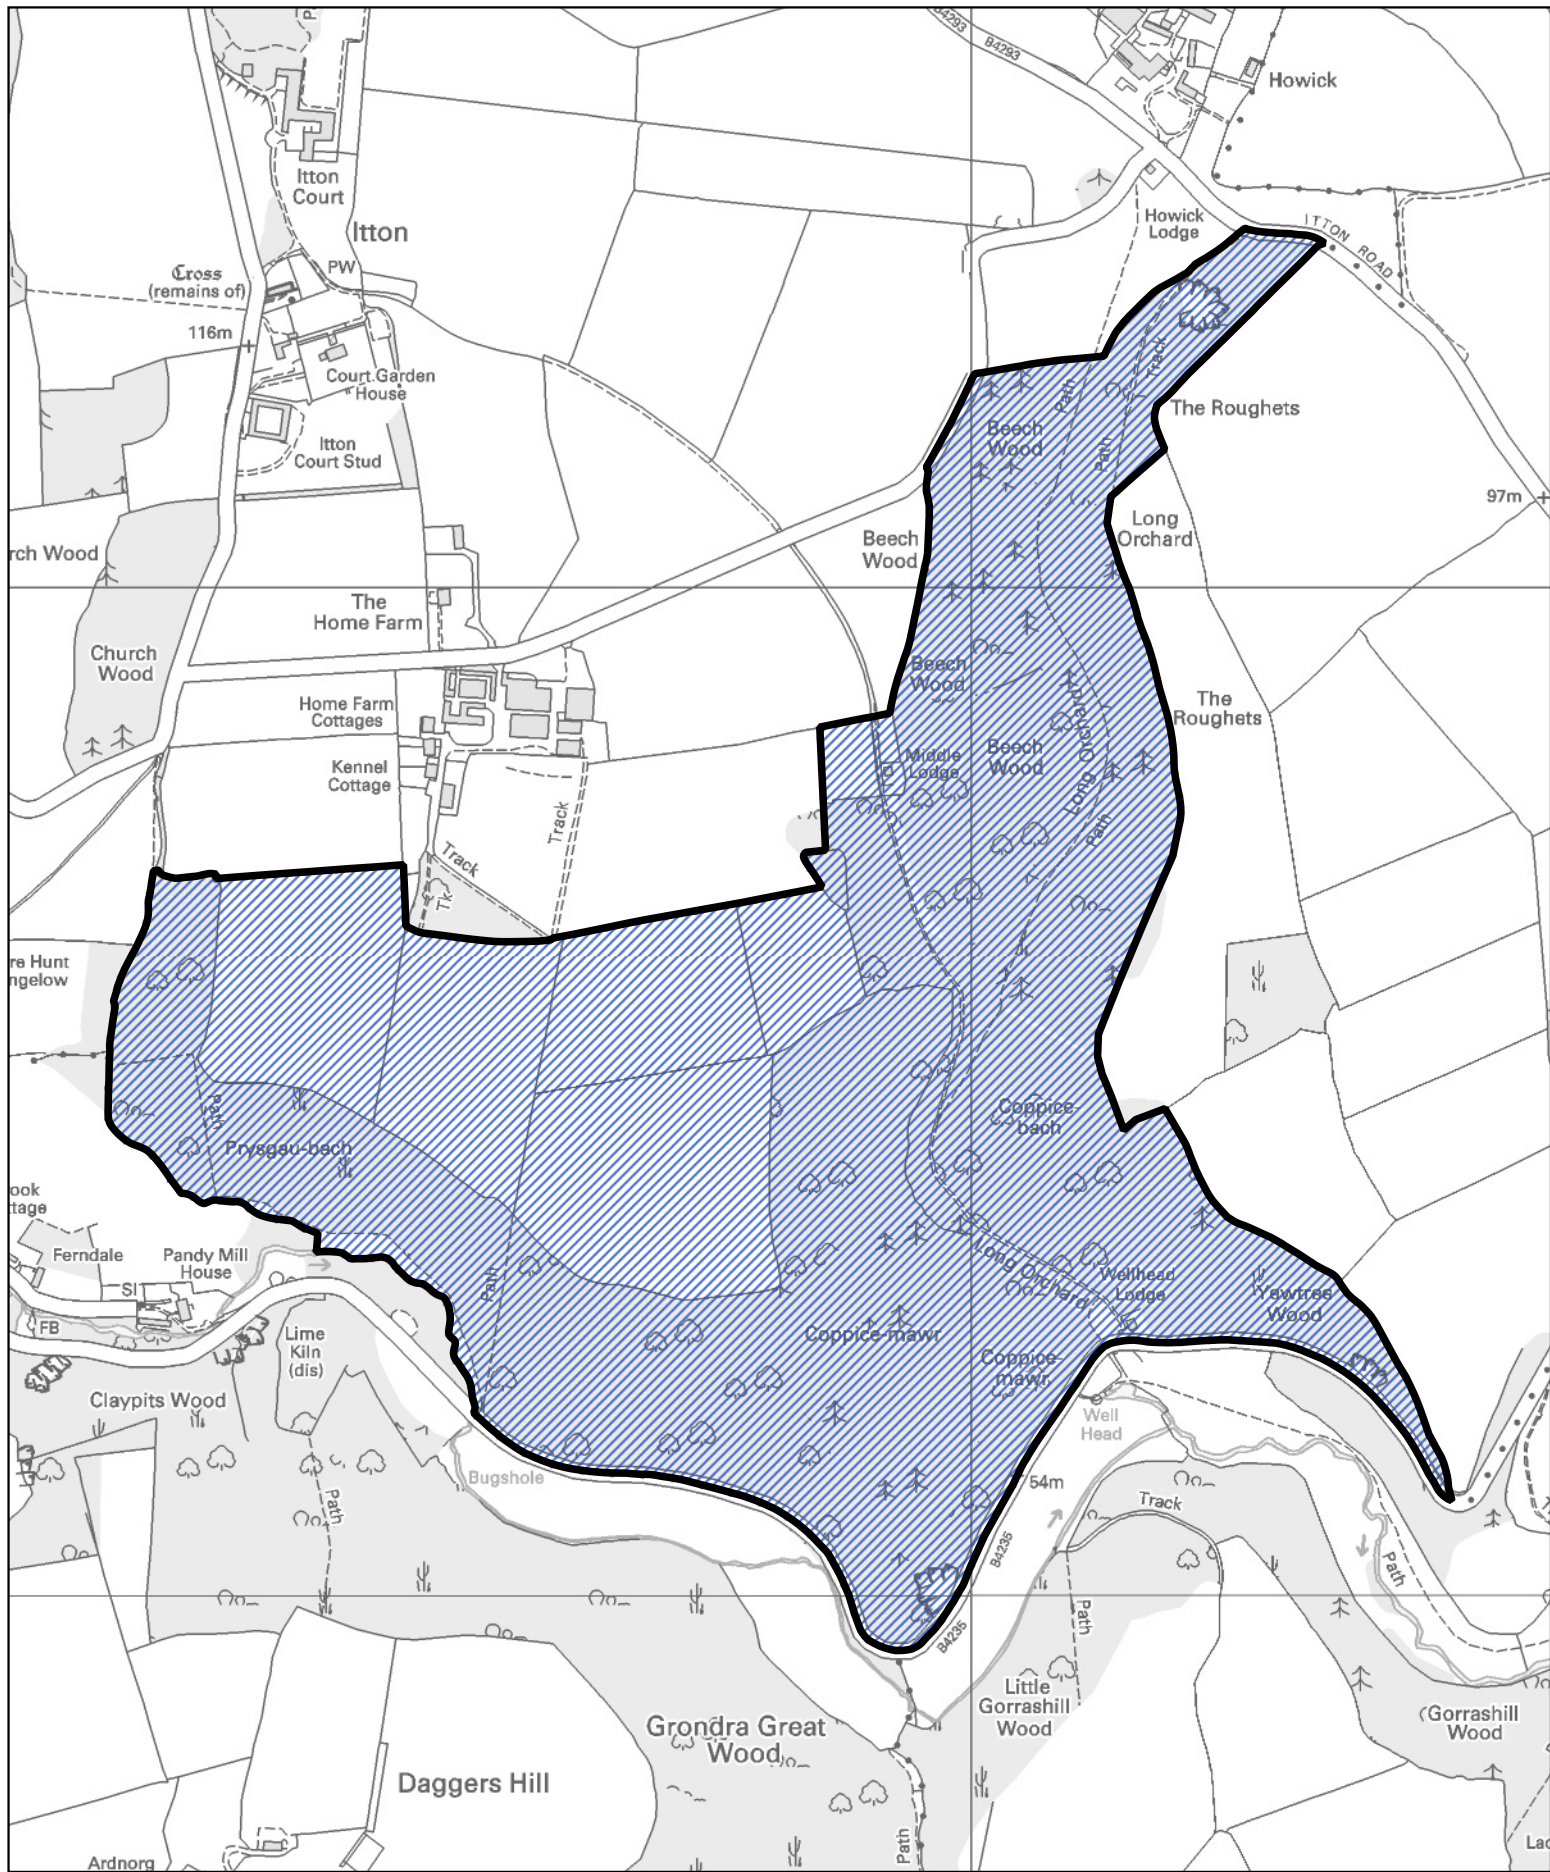

 The part of the community of Magor with Undy transferred to the community of Rogiet

 The part of the community of Magor with Undy transferred to the community of Rogiet

1:1,500

 Area transferred from the Denny ward to the Magor West ward of the community of Magor with Undy

1:35,000

 Area transferred from the Denny ward to the Magor East ward of the community of Magor with Undy

1:35,000

 Area transferred from the Mill ward to the Magor West ward of the community of Magor with Undy

1:2,500

Llywodraeth Cymru
Welsh Government

0 1,000 2,000 m

 Area transferred from the Llandenny ward to the Kingcoed ward of the community of Raglan

 The part of the community of St Arvans transferred to the community of Shirenewton

 Area transferred from the Earlswood ward to the Shirenewton and Mynyddbach ward of the community of Shirenewton

 Area transferred from the Shirenewton ward to the Earlswood and Newchurch ward of the community of Shirenewton