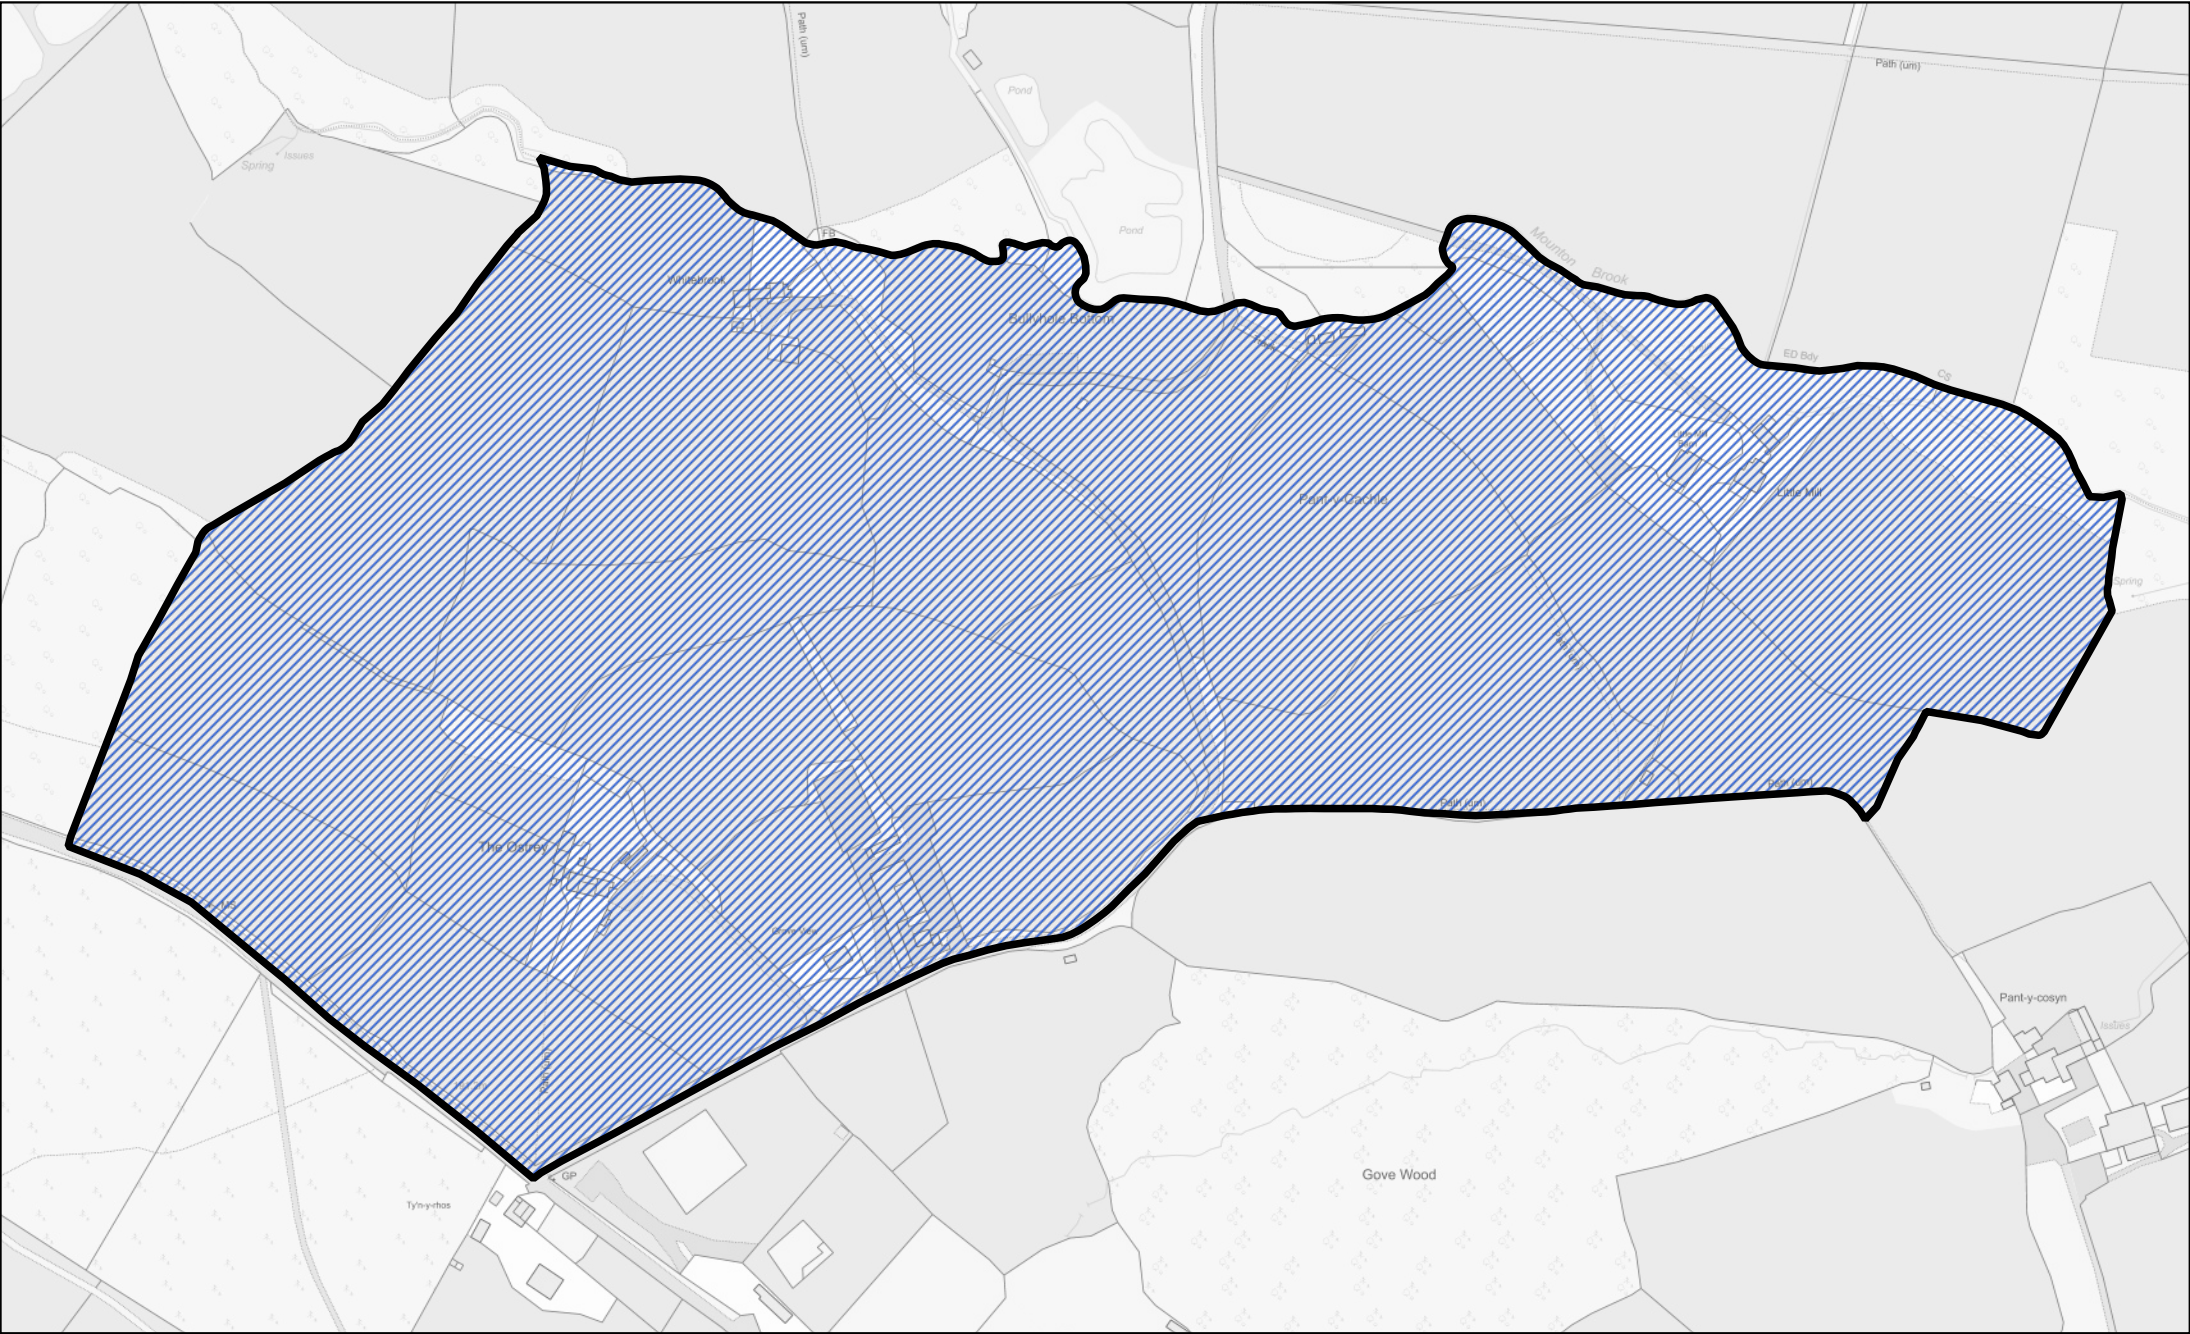

1:35,000

 Area transferred from the Denny ward to the Magor East ward of the community of Magor with Undy

1:35,000

 Area transferred from the Mill ward to the Magor West ward of the community of Magor with Undy

 Area transferred from the Overmonnow ward to the Town ward of the community of Monmouth

Area of the Osbaston ward of the community of Monmouth

0 300 600 m

1:19,000

Llywodraeth Cymru
Welsh Government

 Area transferred from the Leechpool ward to the Portskewett Village ward of the community of Portskewett

1:2,500

Llywodraeth Cymru
Welsh Government

0 1,000 2,000 m

 Area transferred from the Llandenny ward to the Kingcoed ward of the community of Raglan

 The part of the community of St Arvans transferred to the community of Shirenewton

 Area transferred from the Earlswood ward to the Shirenewton and Mynyddbach ward of the community of Shirenewton

 Area transferred from the Shirenewton ward to the Earlswood and Newchurch ward of the community of Shirenewton