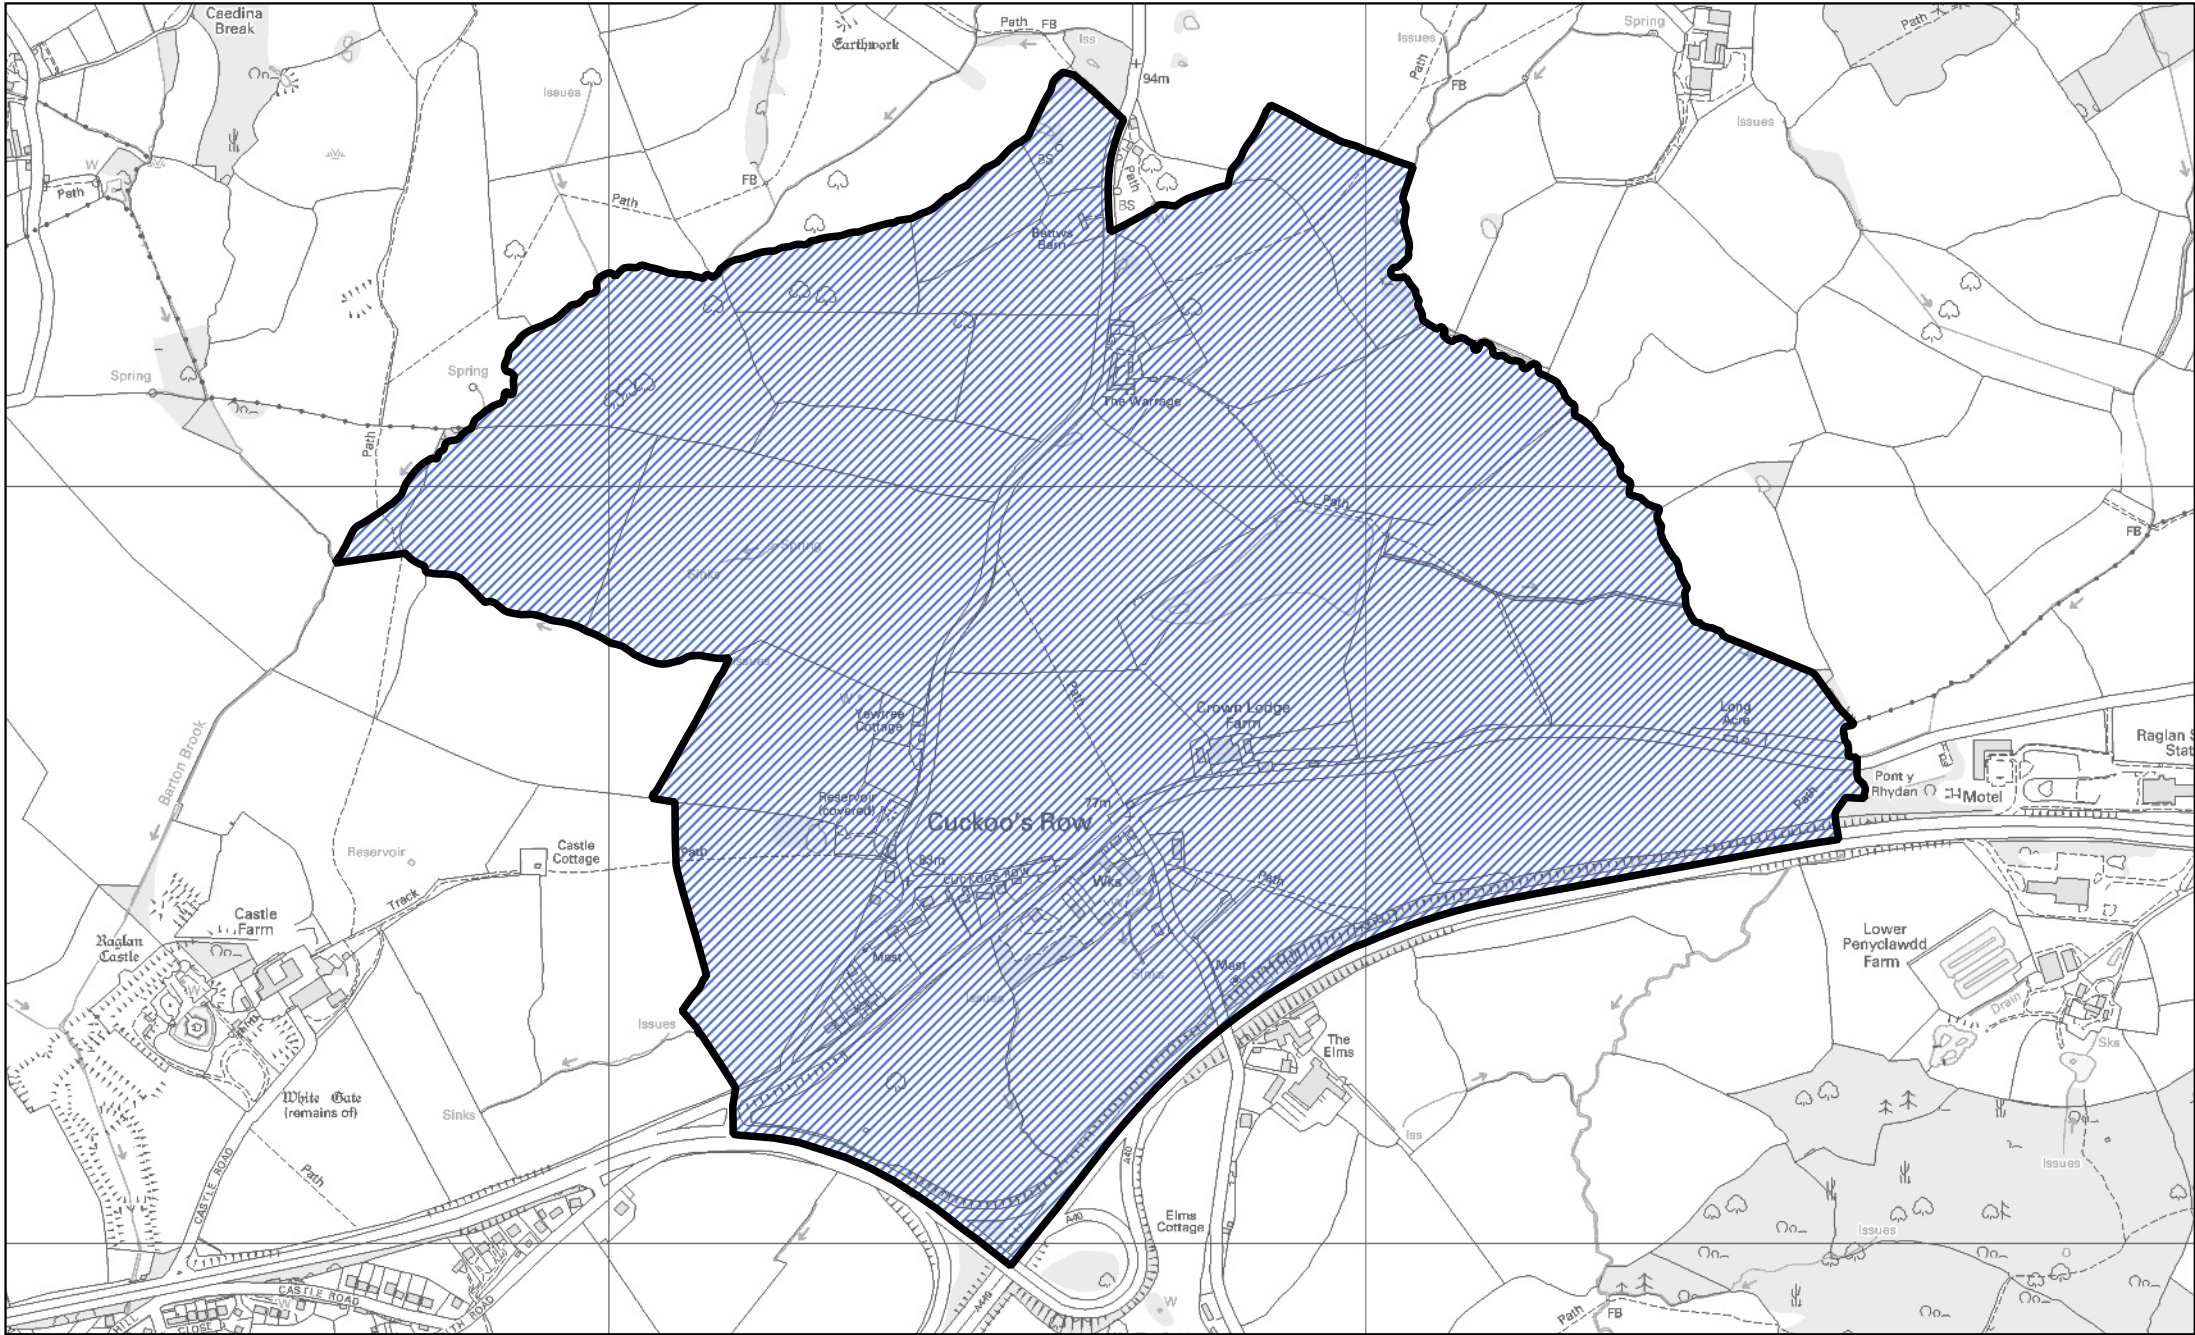

 Area transferred from the Mounton ward to the Pwllmeyric ward of the community of Mathern

0 900 1,800 m

 The part of the community of Raglan transferred to the community of Mitchel Troy

1:25,000

Llywodraeth Cymru
Welsh Government