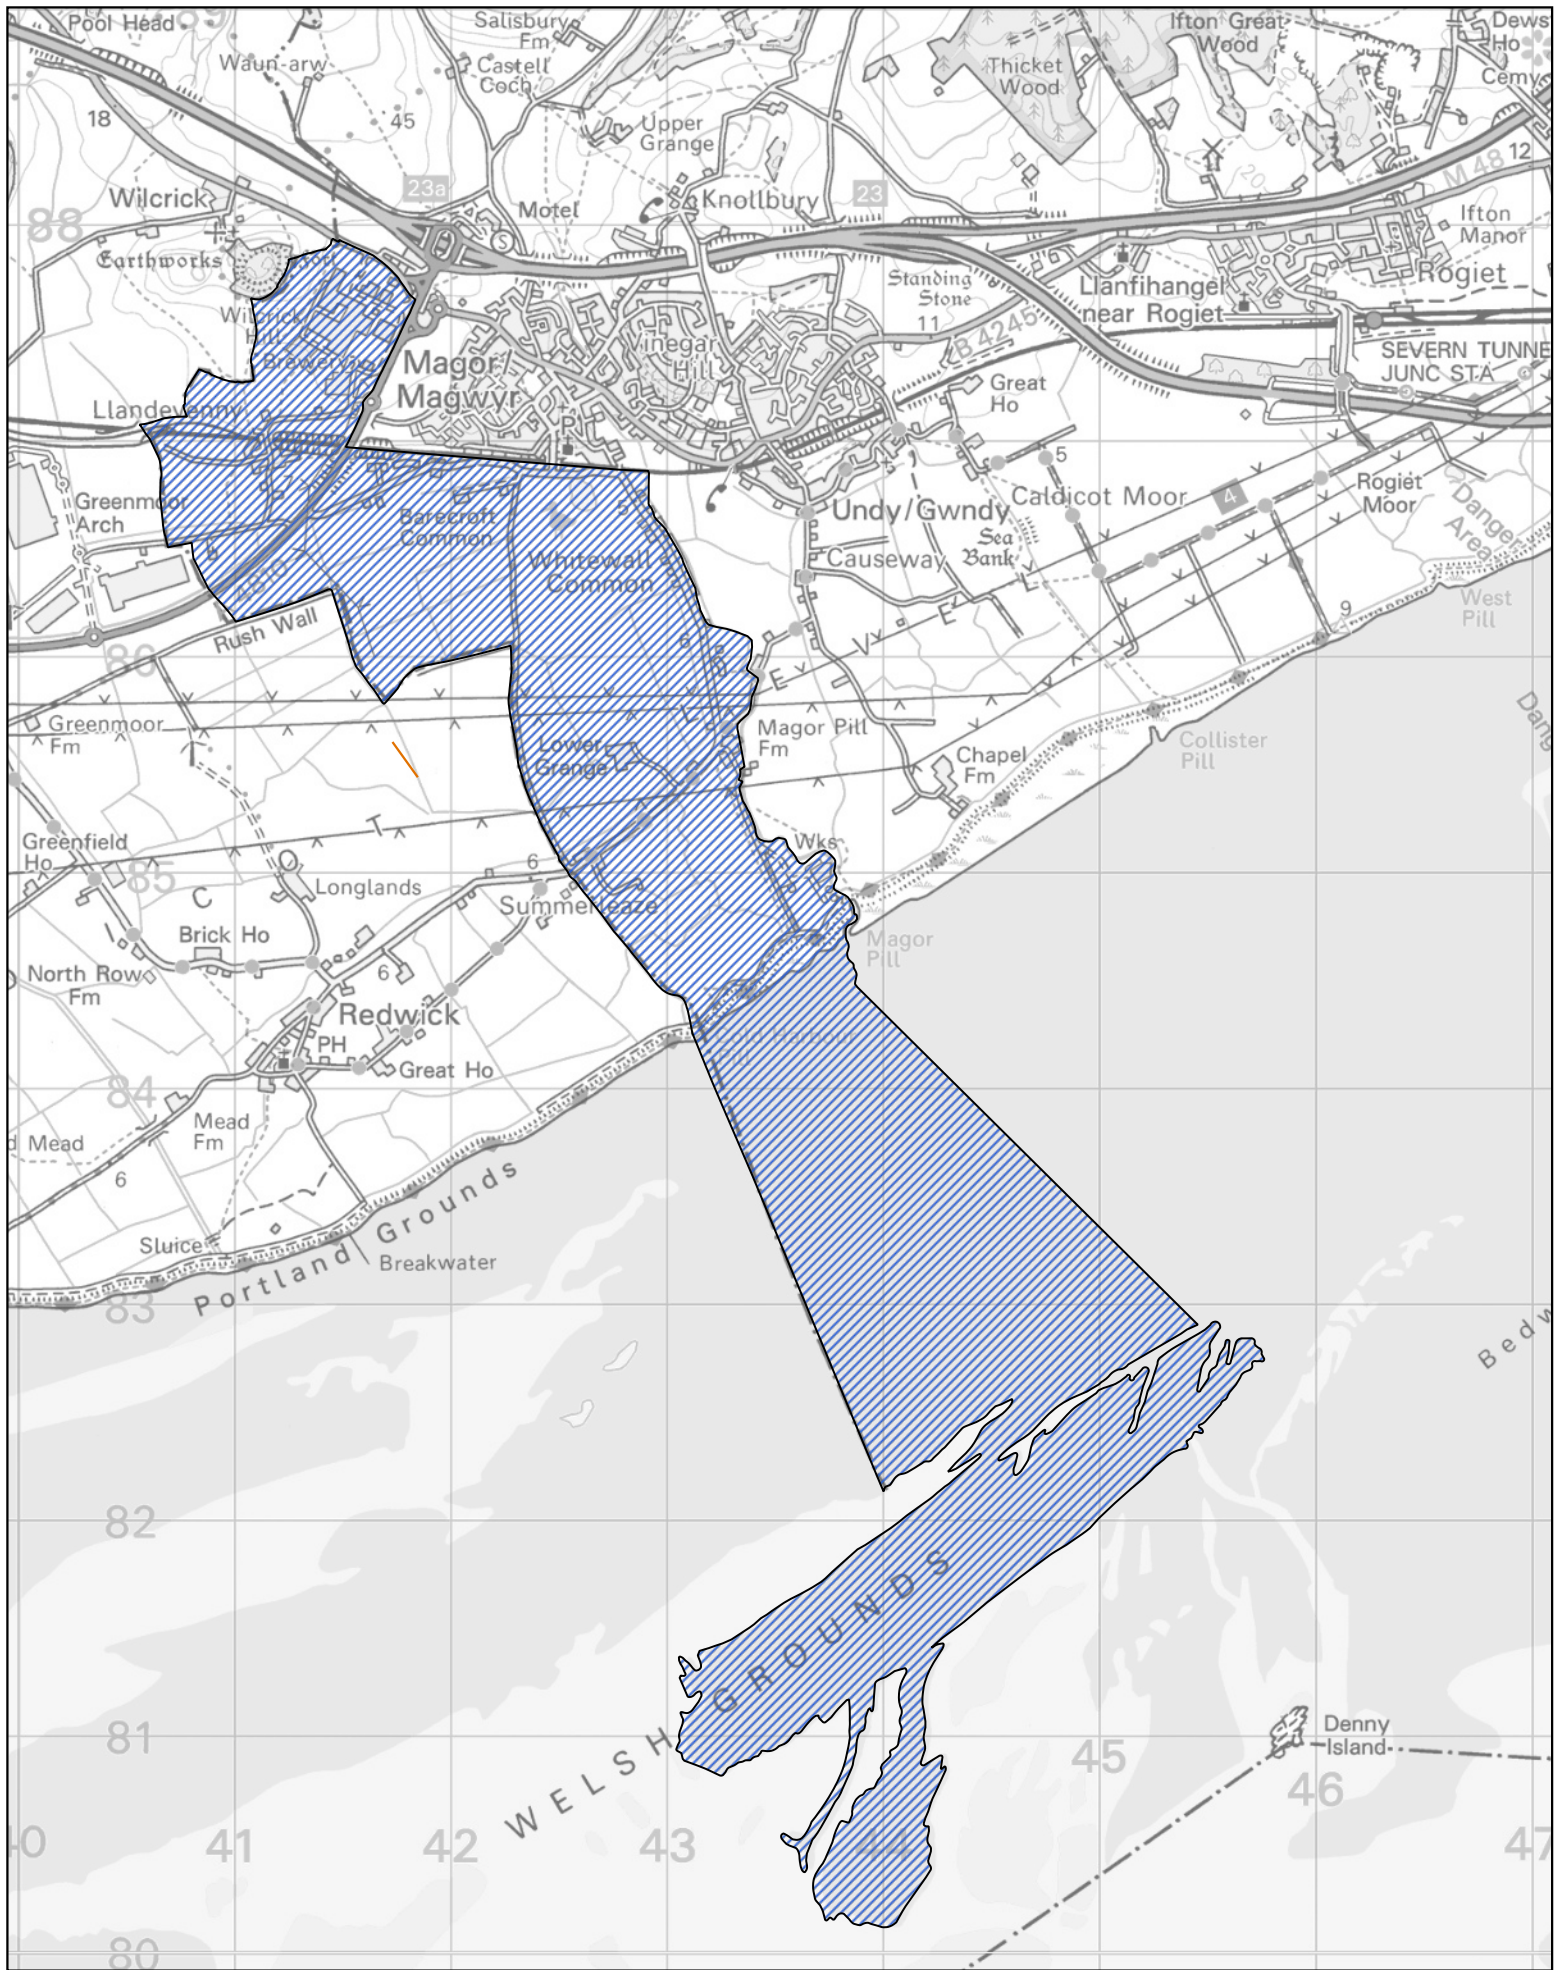

 The part of the community of Magor with Undy transferred to the community of Rogiet

 The part of the community of Magor with Undy transferred to the community of Rogiet

1:1,500

 Area transferred from the Denny ward to the Magor West ward of the community of Magor with Undy

1:35,000

 Area transferred from the Denny ward to the Magor East ward of the community of Magor with Undy

1:35,000

 Area transferred from the Mill ward to the Magor West ward of the community of Magor with Undy

 Area transferred from the Mill ward to the Magor East ward of the community of Magor with Undy

1:7,500

Llywodraeth Cymru
Welsh Government

 Area transferred from the Salisbury ward to the Magor West ward of the community of Magor with Undy