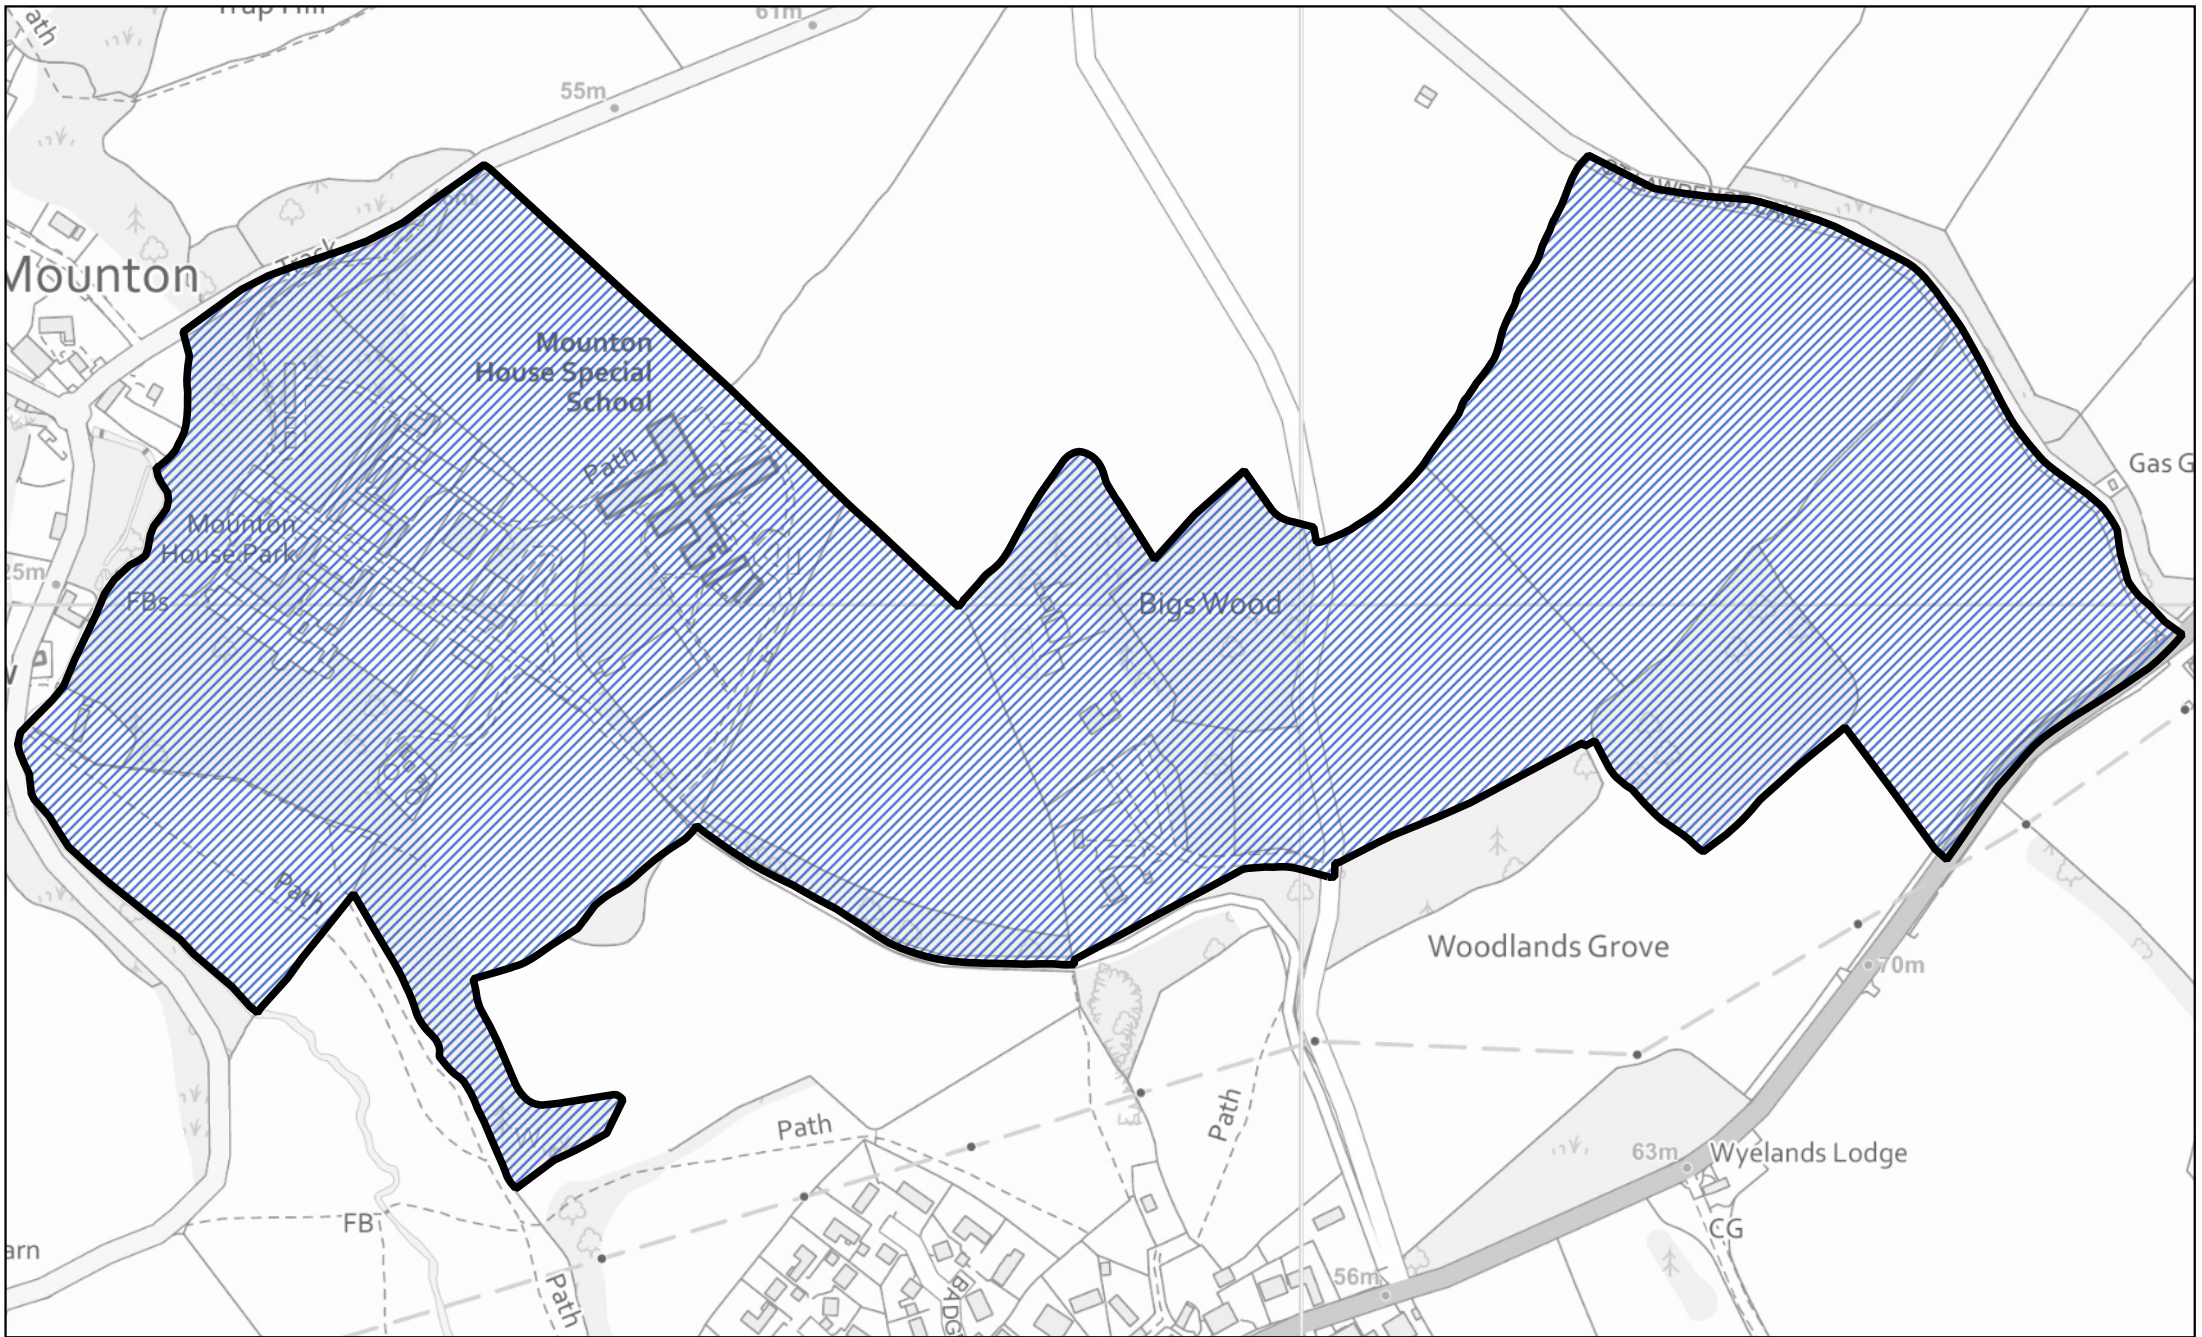

1:7,500

Llywodraeth Cymru
Welsh Government

Area transferred from The Elms ward to the Undy ward of the community of Magor with Undy

0 180 360 m

1:9,000

 Area transferred from The Elms ward to the Magor East ward of the community of Magor with Undy