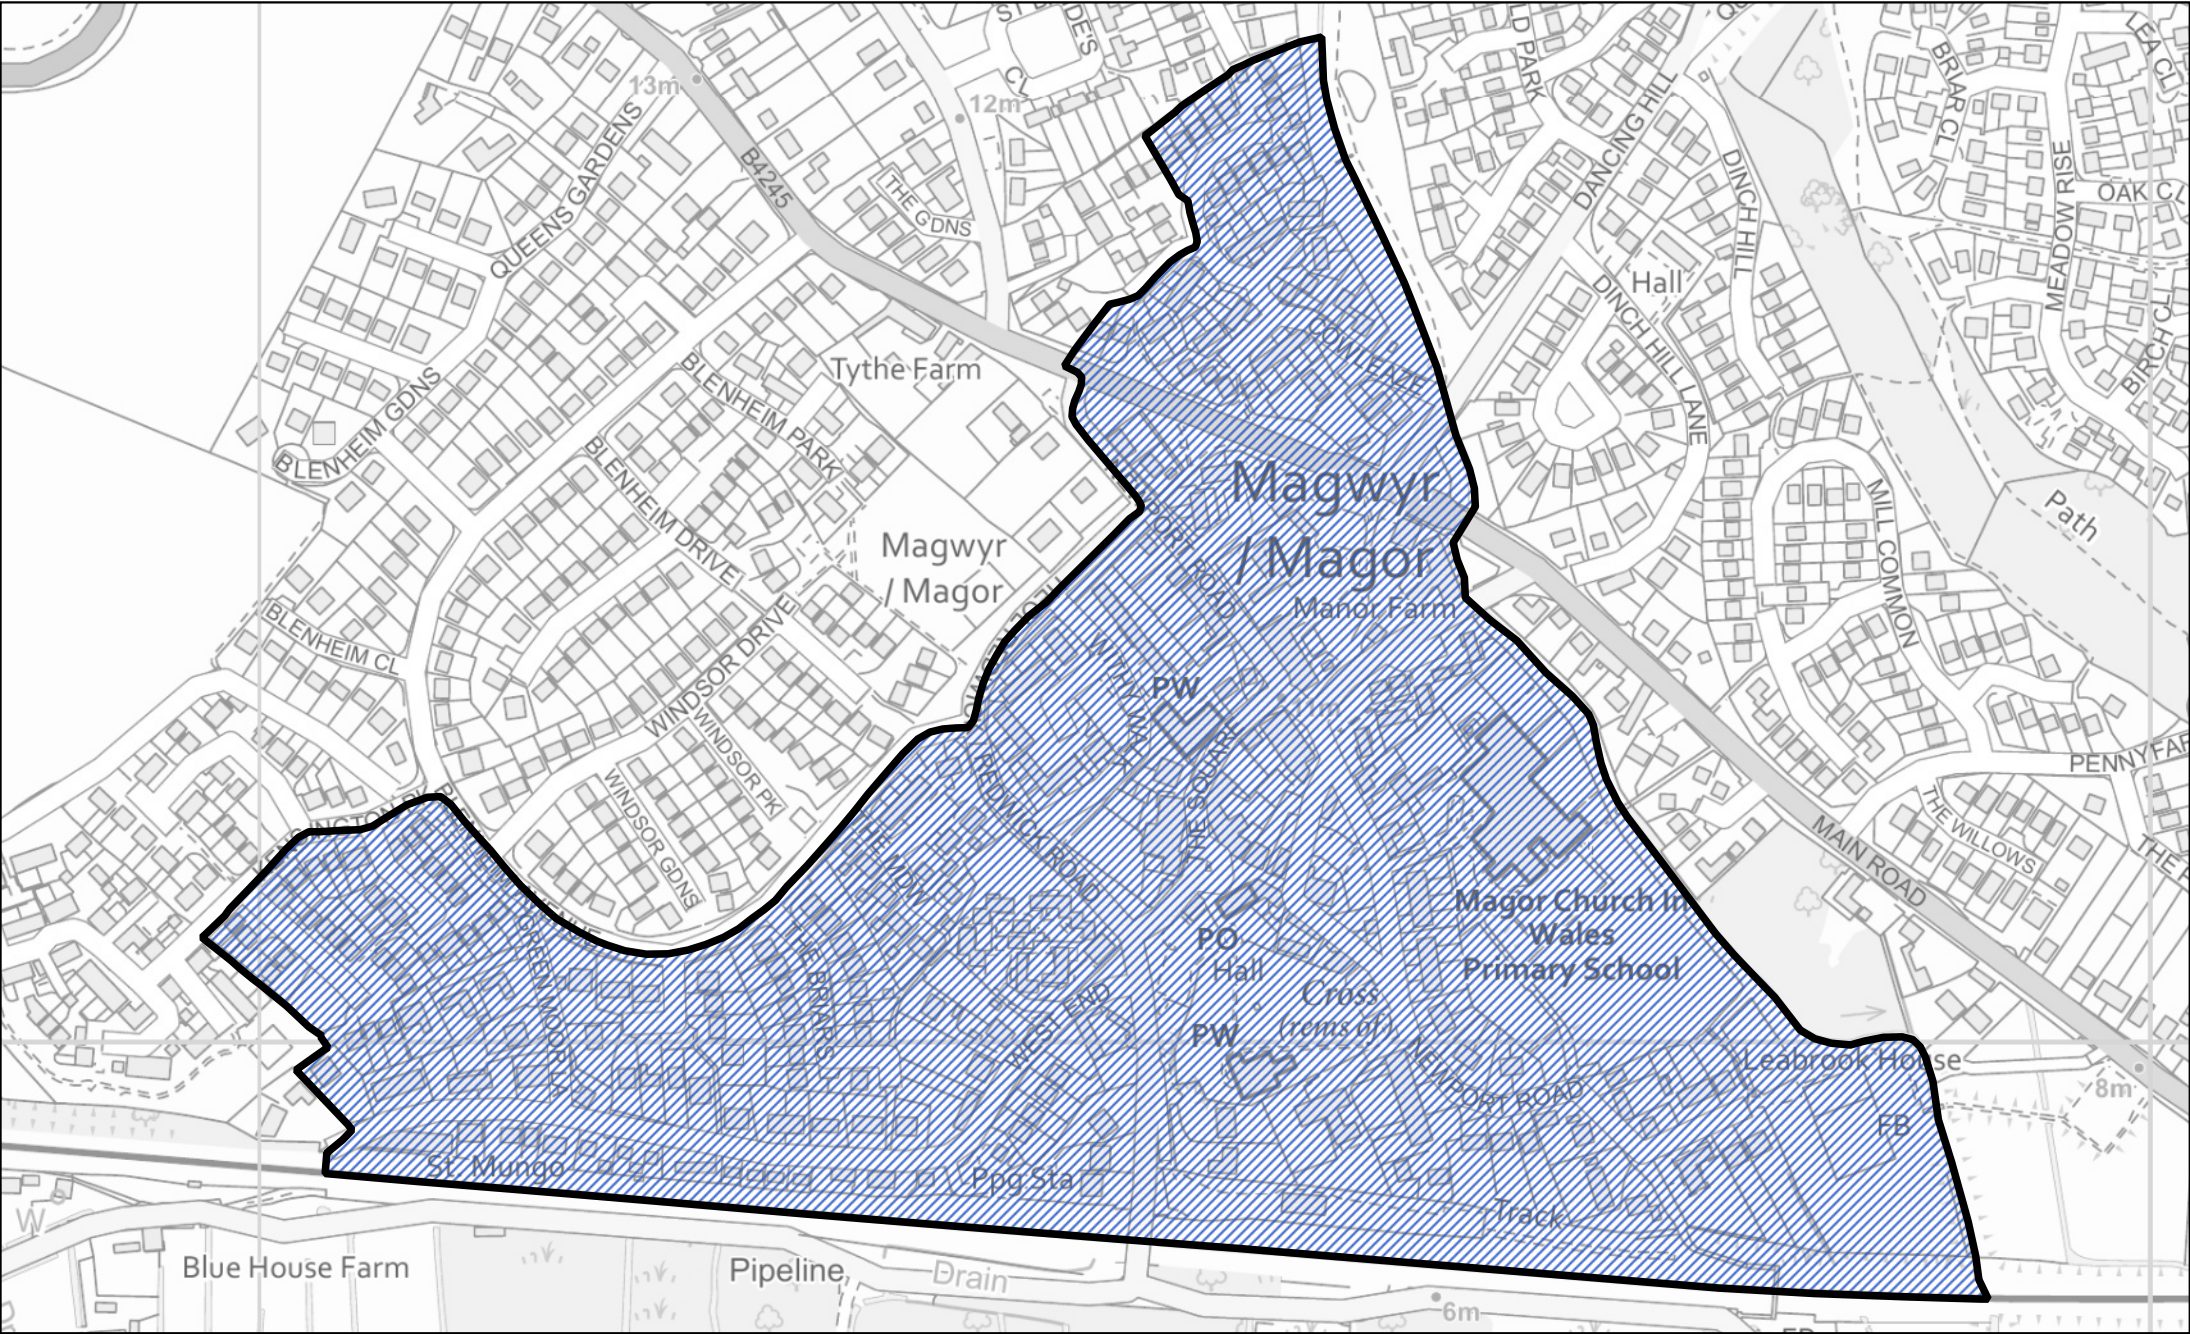

 The part of the community of Magor with Undy transferred to the community of Rogiet

 The part of the community of Magor with Undy transferred to the community of Rogiet

1:1,500

 Area transferred from the Denny ward to the Magor West ward of the community of Magor with Undy

1:35,000

 Area transferred from the Denny ward to the Magor East ward of the community of Magor with Undy

1:35,000

 Area transferred from the Mill ward to the Magor West ward of the community of Magor with Undy

 Area transferred from the Mill ward to the Magor East ward of the community of Magor with Undy

1:7,500

Llywodraeth Cymru
Welsh Government

 Area transferred from the Salisbury ward to the Magor West ward of the community of Magor with Undy

1:7,500

Llywodraeth Cymru
Welsh Government

Area transferred from The Elms ward to the Undy ward of the community of Magor with Undy

0 180 360 m

1:9,000

 Area transferred from The Elms ward to the Magor East ward of the community of Magor with Undy