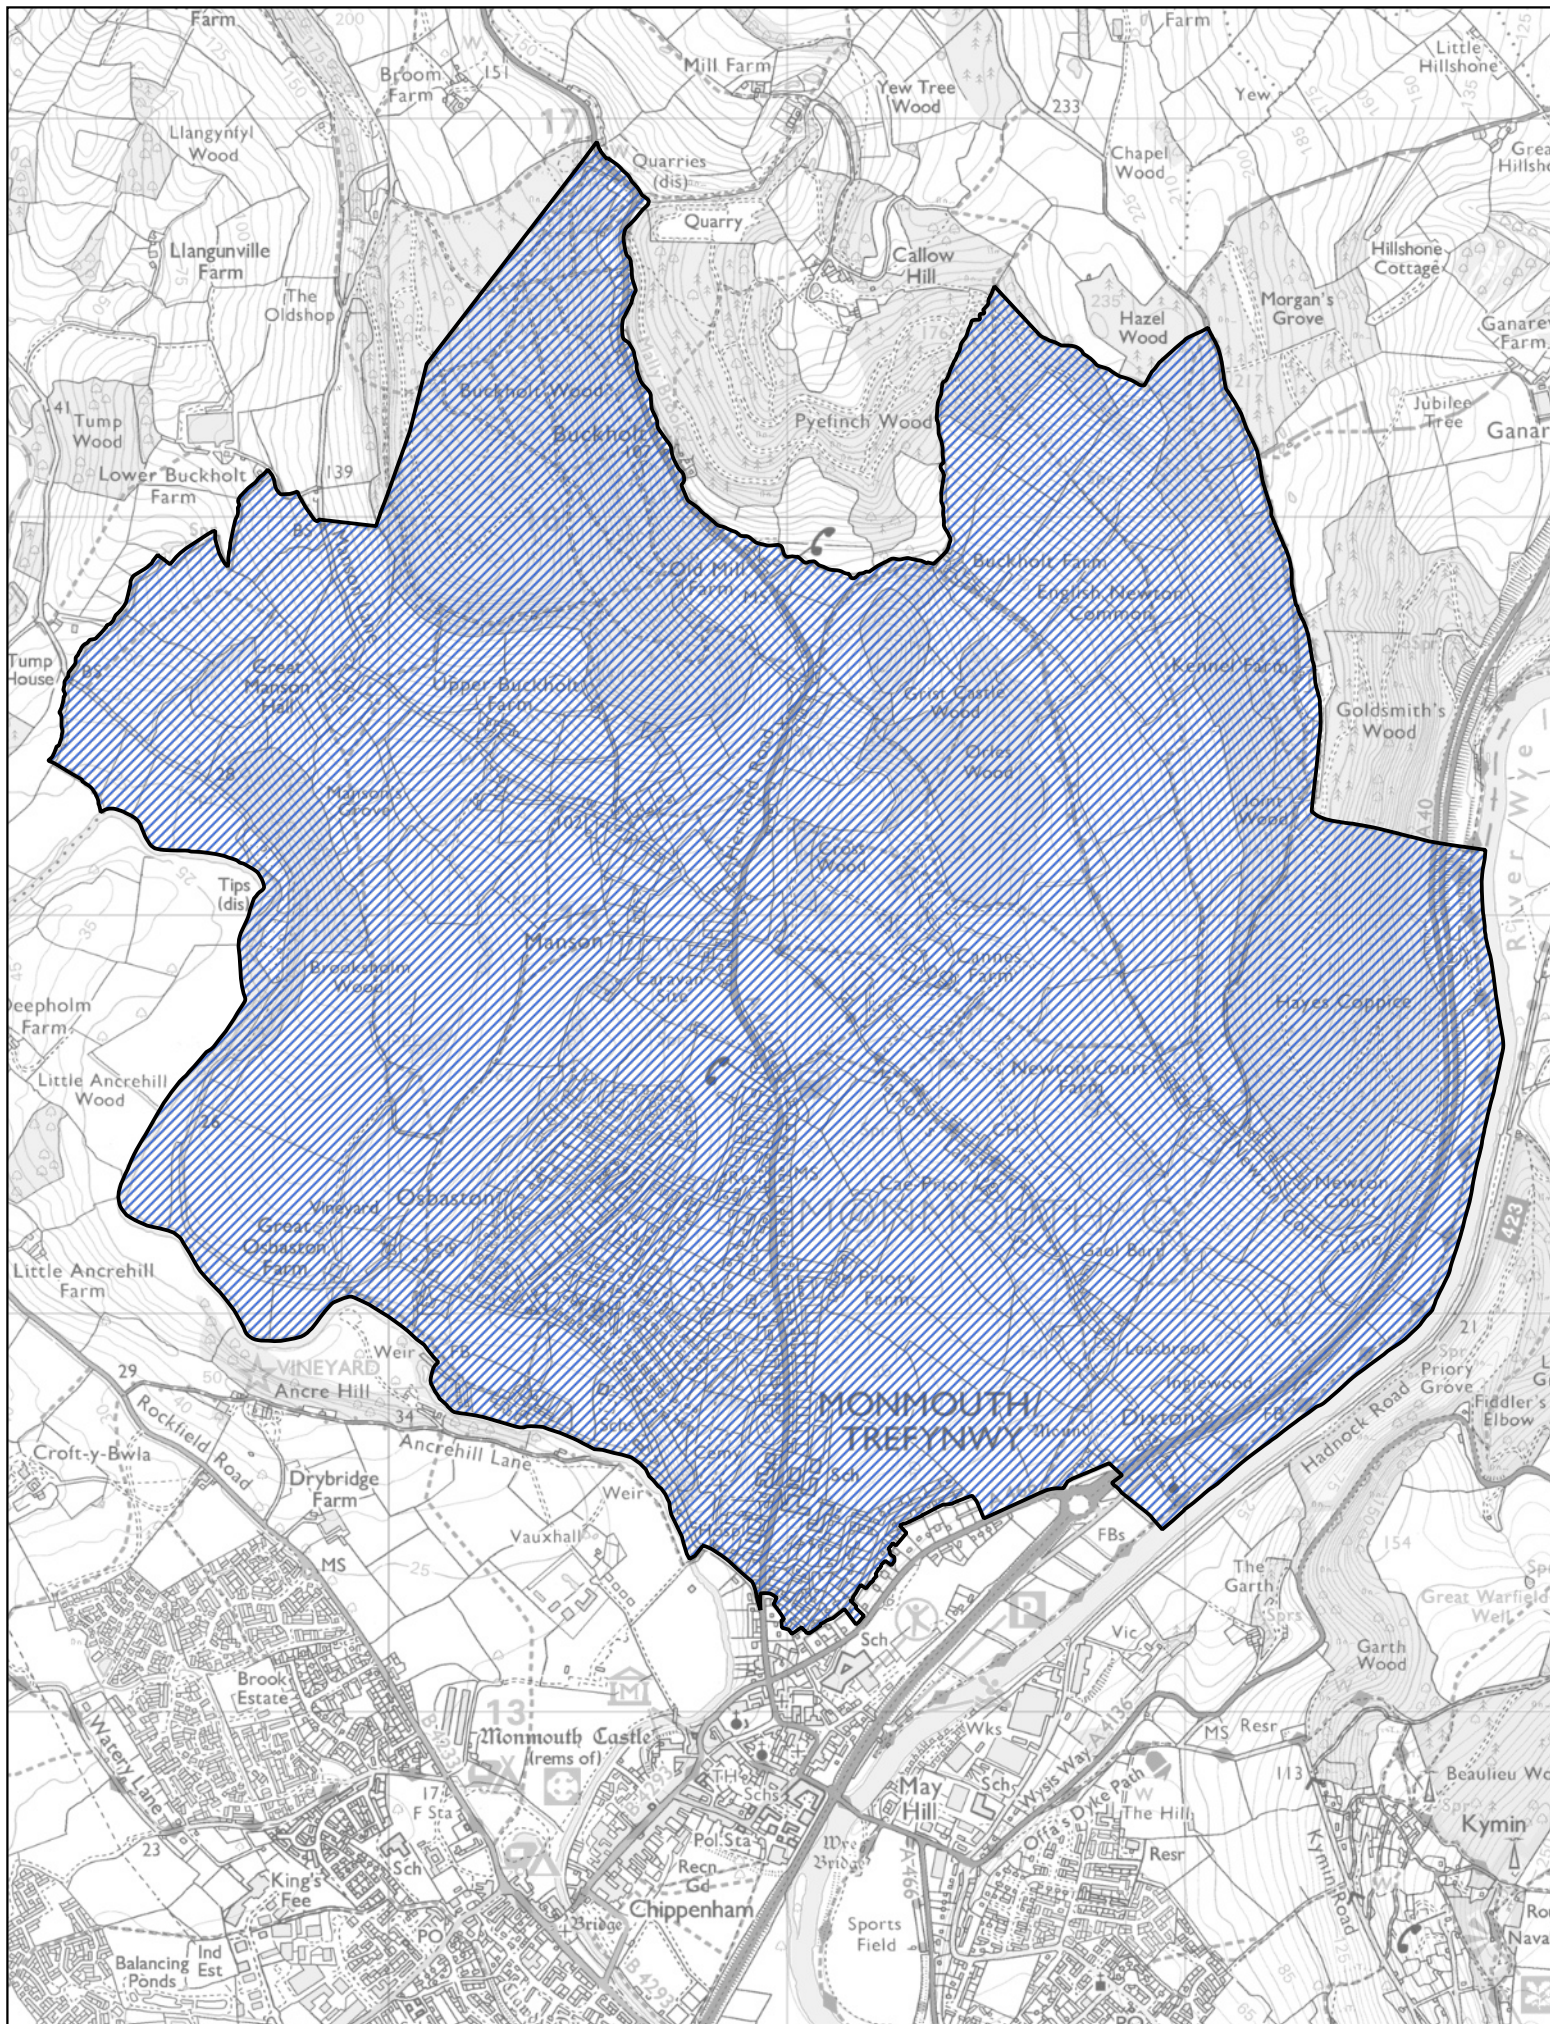

1:35,000

 Area transferred from the Denny ward to the Magor East ward of the community of Magor with Undy

1:35,000

 Area transferred from the Mill ward to the Magor West ward of the community of Magor with Undy

 Area transferred from the Town ward to the Osbaston ward of the community of Monmouth

 Area transferred from the Dixon with Osbaston ward to the Town ward of the community of Monmouth

 Area transferred from the Town ward to the Drybridge ward of the community of Monmouth

1:4,500

Llywodraeth Cymru
Welsh Government

 Area transferred from the Drybridge ward to the Overmonnow ward of the community of Monmouth

0 100 200 m

1:4,500

Llywodraeth Cymru
Welsh Government

 Area transferred from the Drybridge ward to the Town ward of the community of Monmouth

 Area transferred from the Overmonnow ward to the Town ward of the community of Monmouth

Area of the Osbaston ward of the community of Monmouth

0 300 600 m

1:19,000

Llywodraeth Cymru
Welsh Government

 Area transferred from the Leechpool ward to the Portskewett Village ward of the community of Portskewett