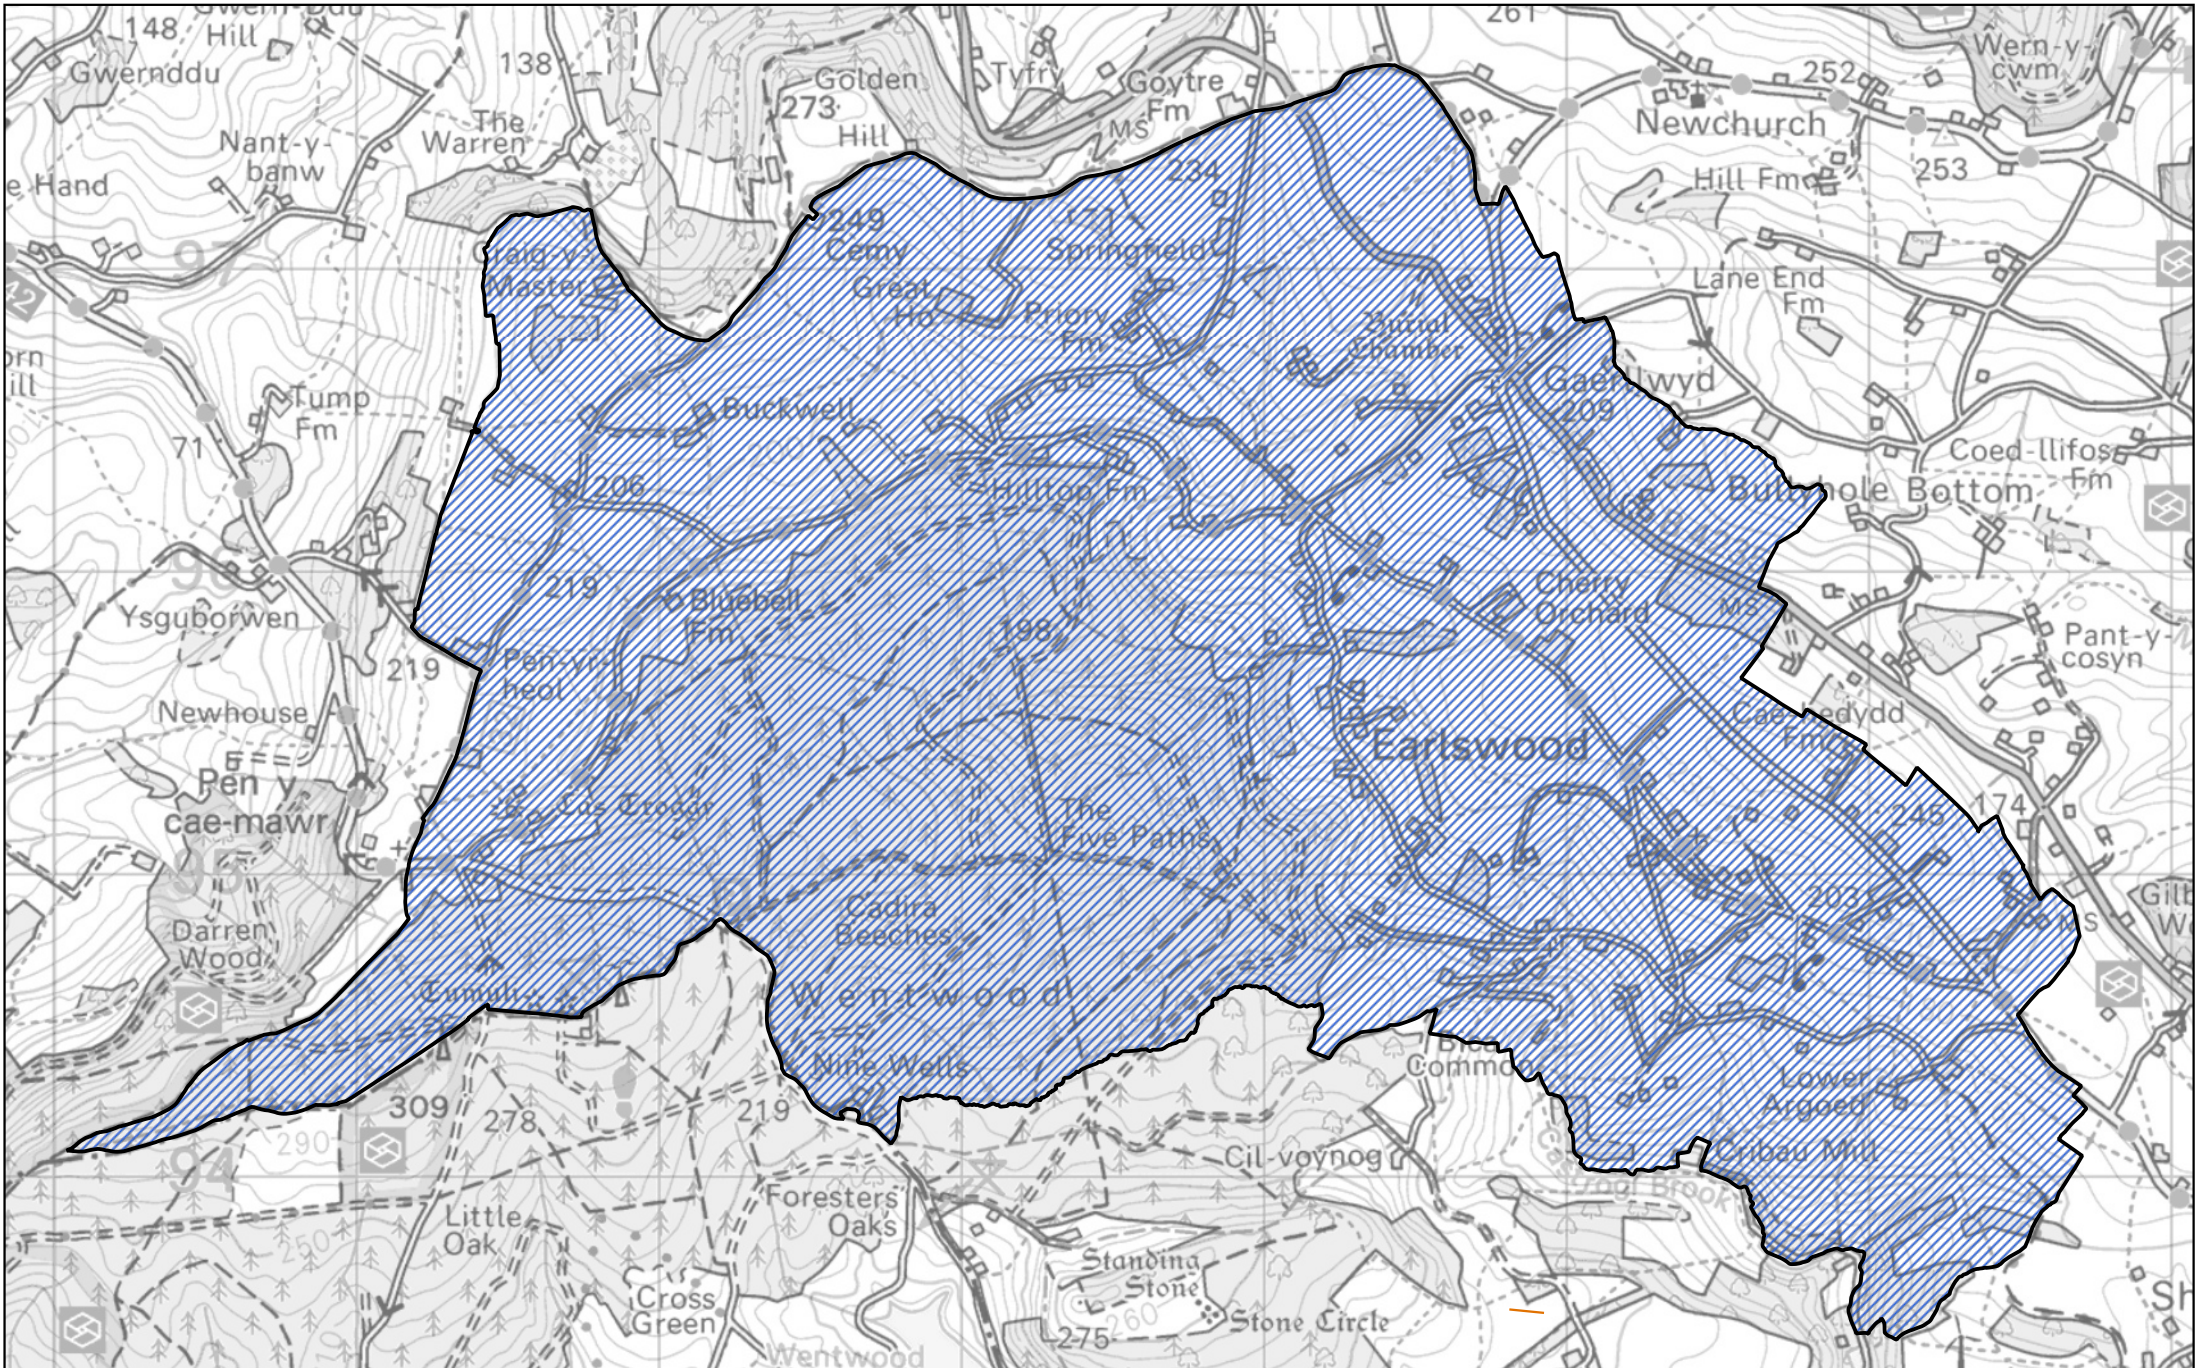

Area of the Earlswood and Newchurch ward of the community of Shirenewton