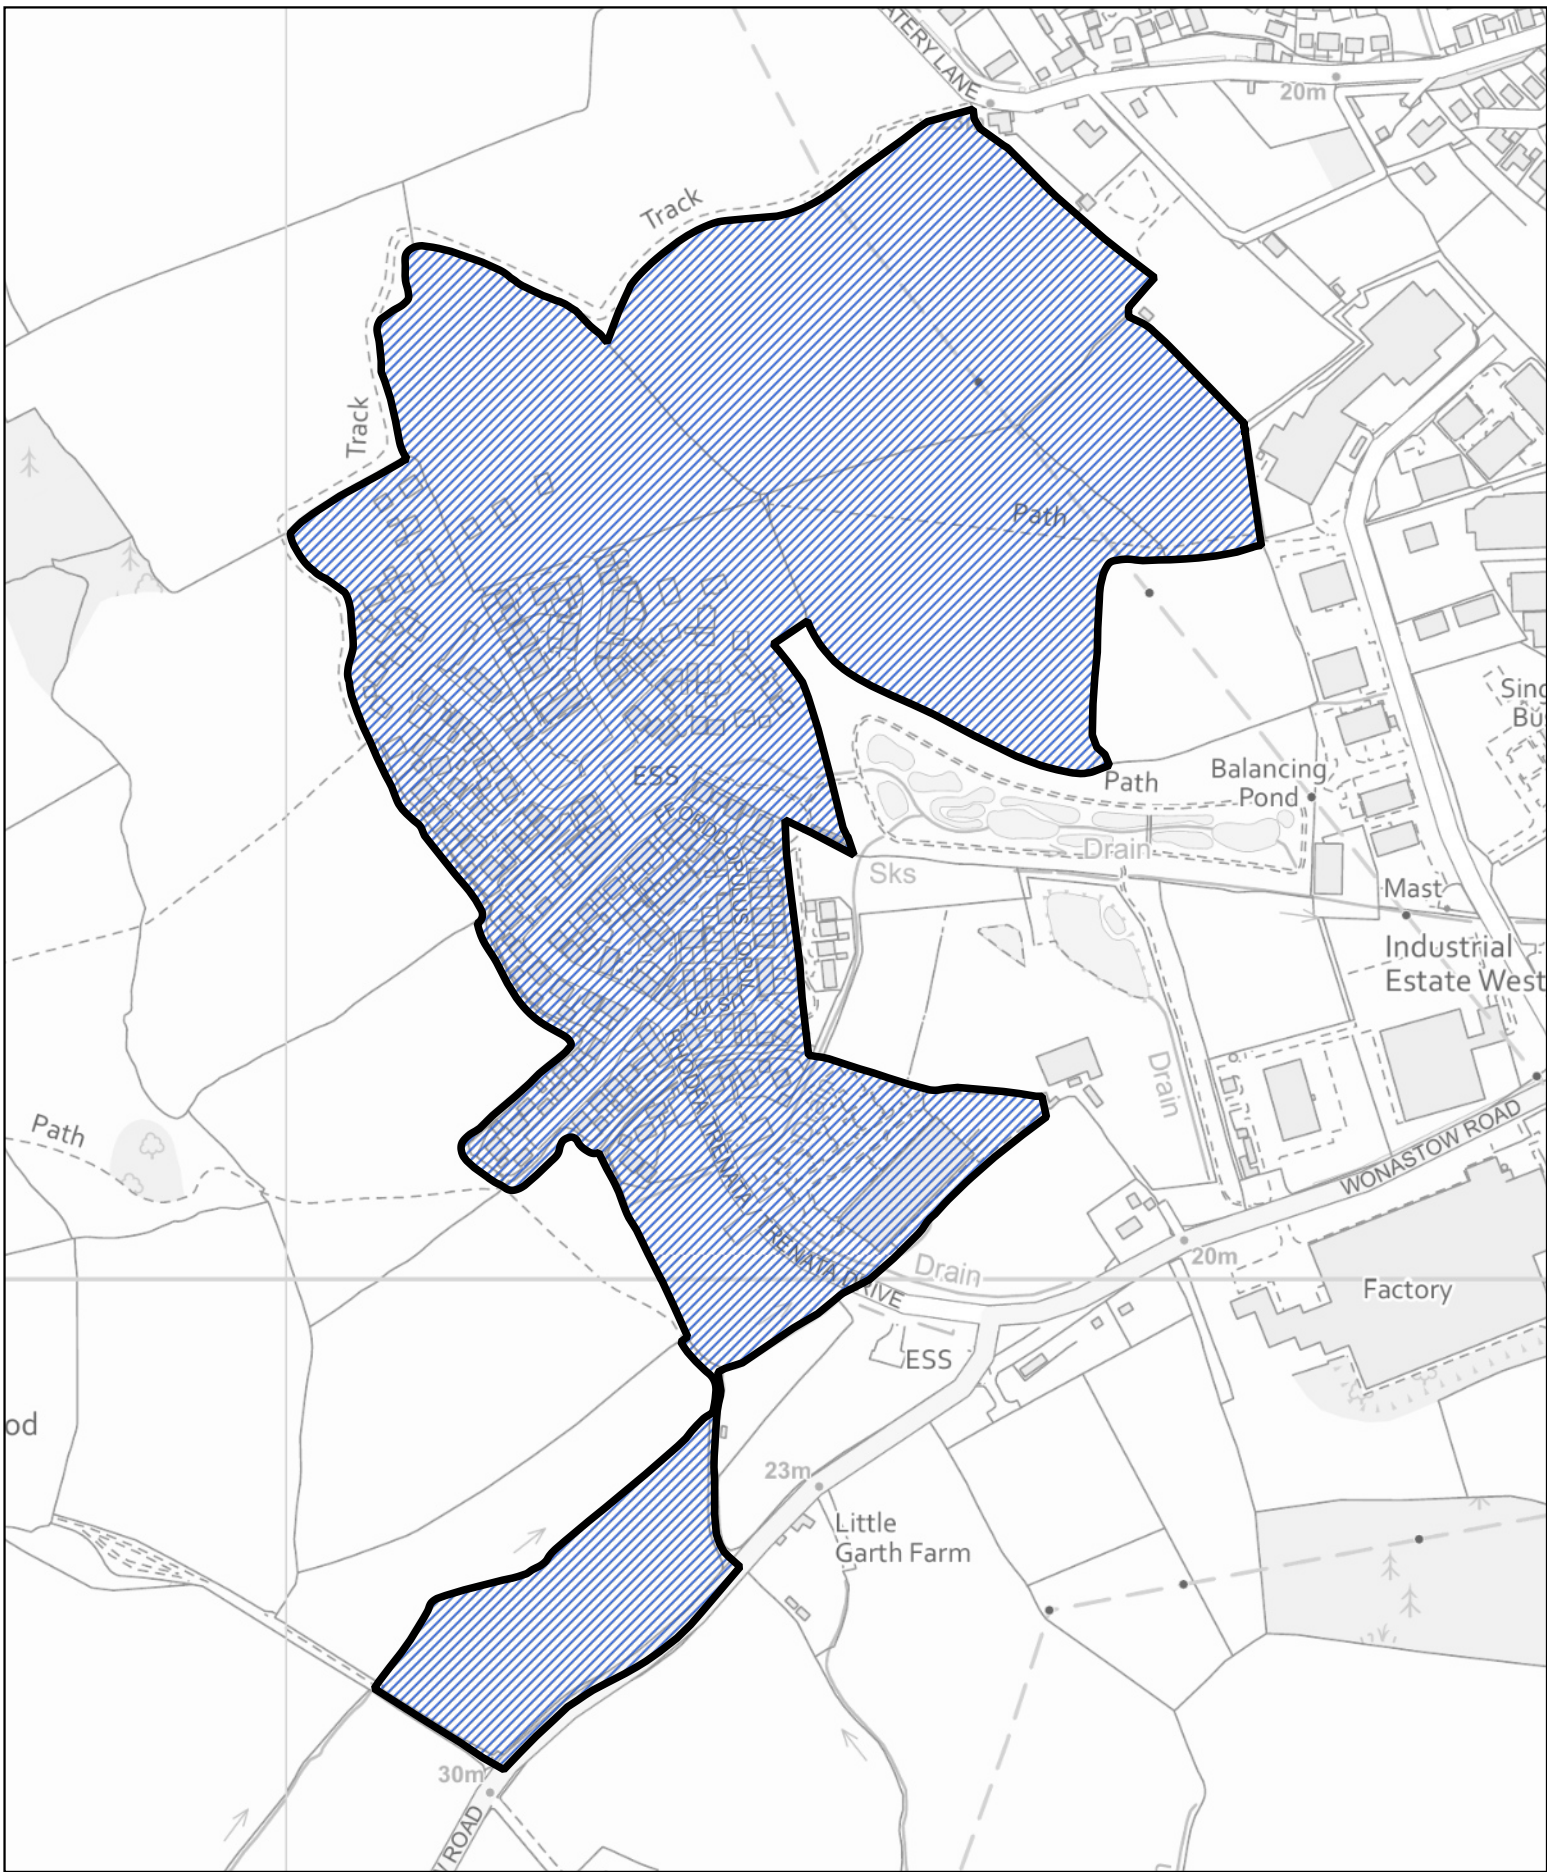

1:35,000

 Area transferred from the Denny ward to the Magor East ward of the community of Magor with Undy

1:35,000

 Area transferred from the Mill ward to the Magor West ward of the community of Magor with Undy

 Area transferred from the Town ward to the Osbaston ward of the community of Monmouth

 Area transferred from the Dixon with Osbaston ward to the Town ward of the community of Monmouth

 Area transferred from the Town ward to the Drybridge ward of the community of Monmouth

1:4,500

Llywodraeth Cymru
Welsh Government

 Area transferred from the Drybridge ward to the Overmonnow ward of the community of Monmouth

0 100 200 m

1:4,500

Llywodraeth Cymru
Welsh Government

 Area transferred from the Drybridge ward to the Town ward of the community of Monmouth

 Area transferred from the Overmonnow ward to the Town ward of the community of Monmouth

Area of the Osbaston ward of the community of Monmouth

0 300 600 m

1:19,000

Llywodraeth Cymru
Welsh Government

 Area transferred from the Leechpool ward to the Portskewett Village ward of the community of Portskewett