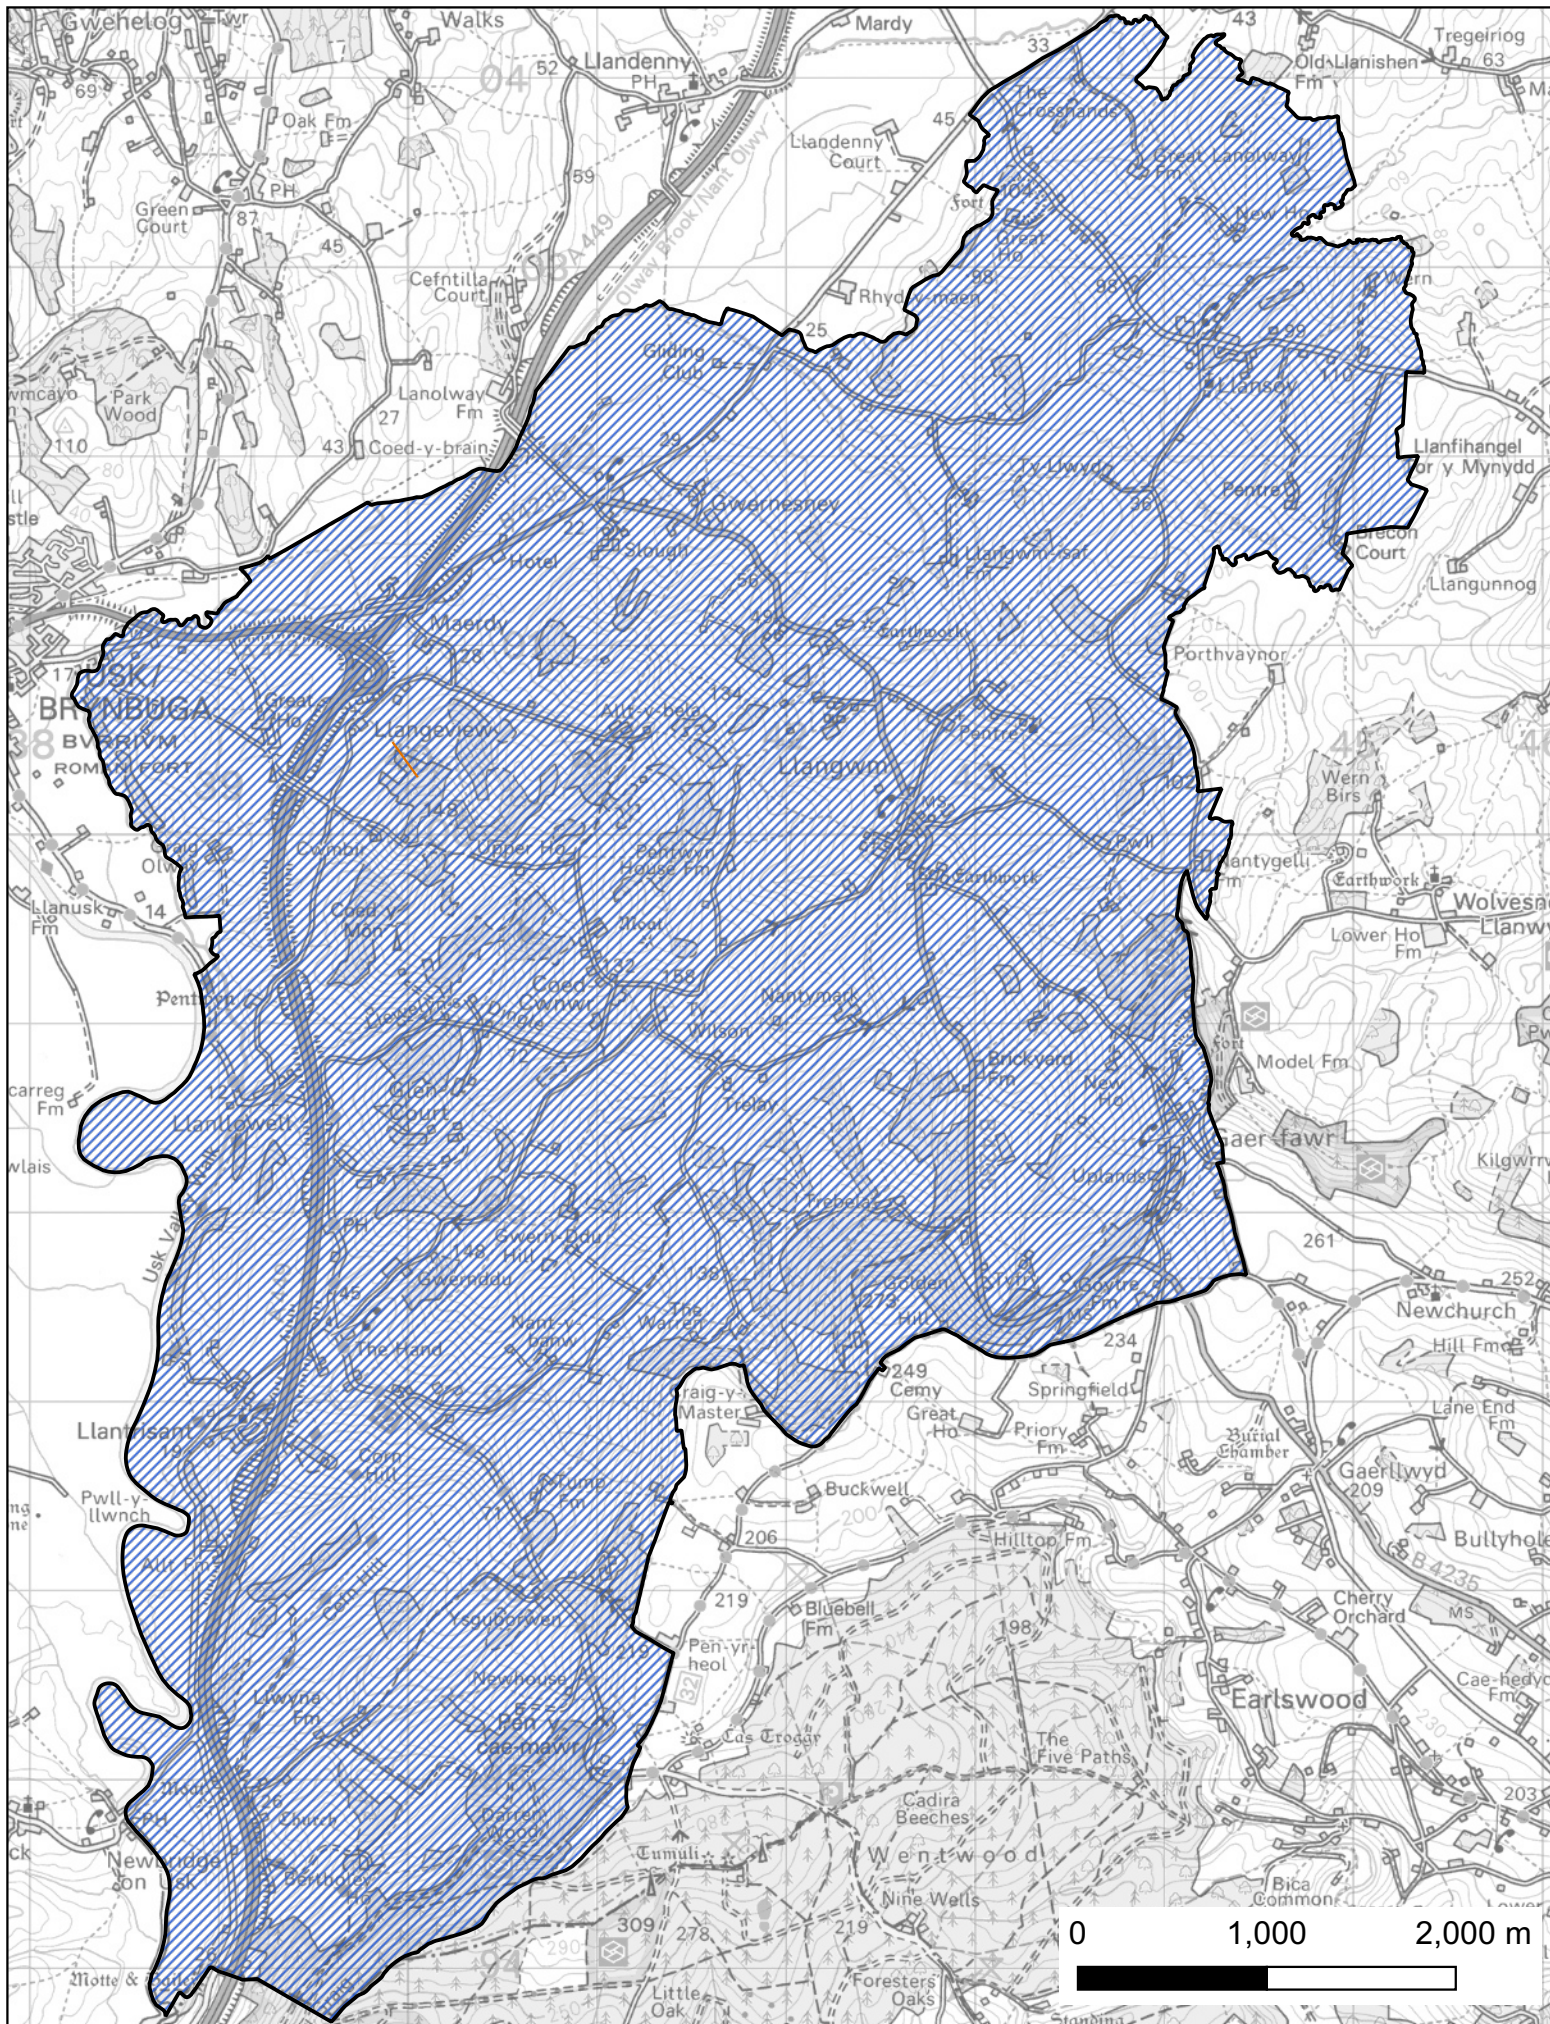

Ardal cymuned Llantrisant Fawr

1:40,000

Llywodraeth Cymru
Welsh Government