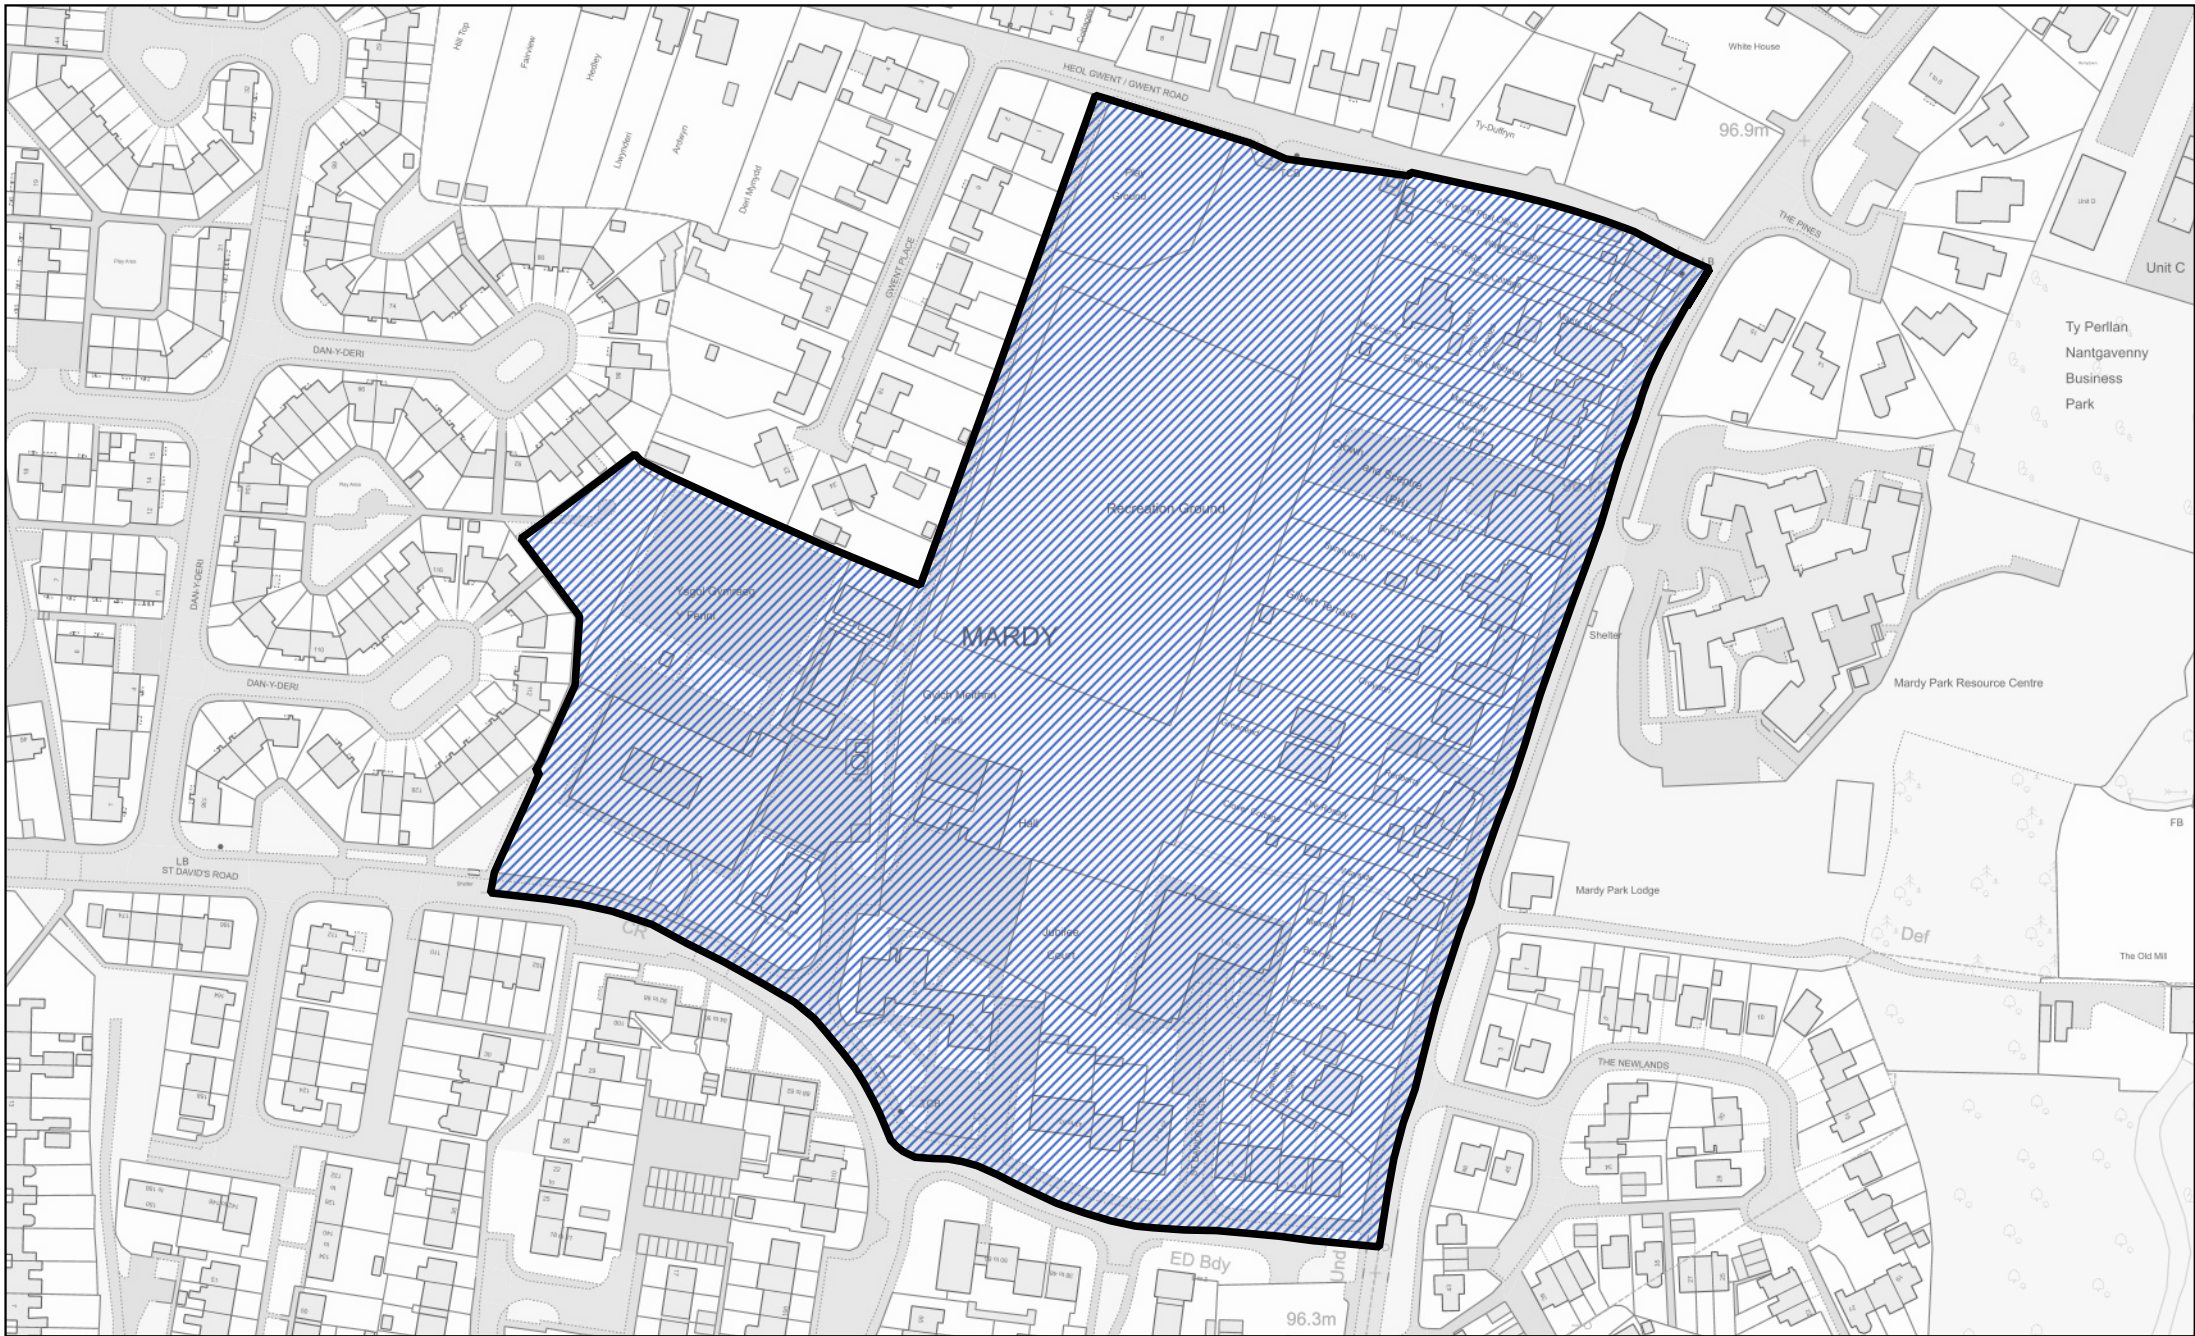

A north arrow pointing upwards, followed by the logo of the Llywodraeth Cymru (Welsh Government), which features a red dragon.

 Ardal a drosglwyddwyd o ward y Maerdy i ward Croesonnen yng nghymuned Llandeilo Bertholau