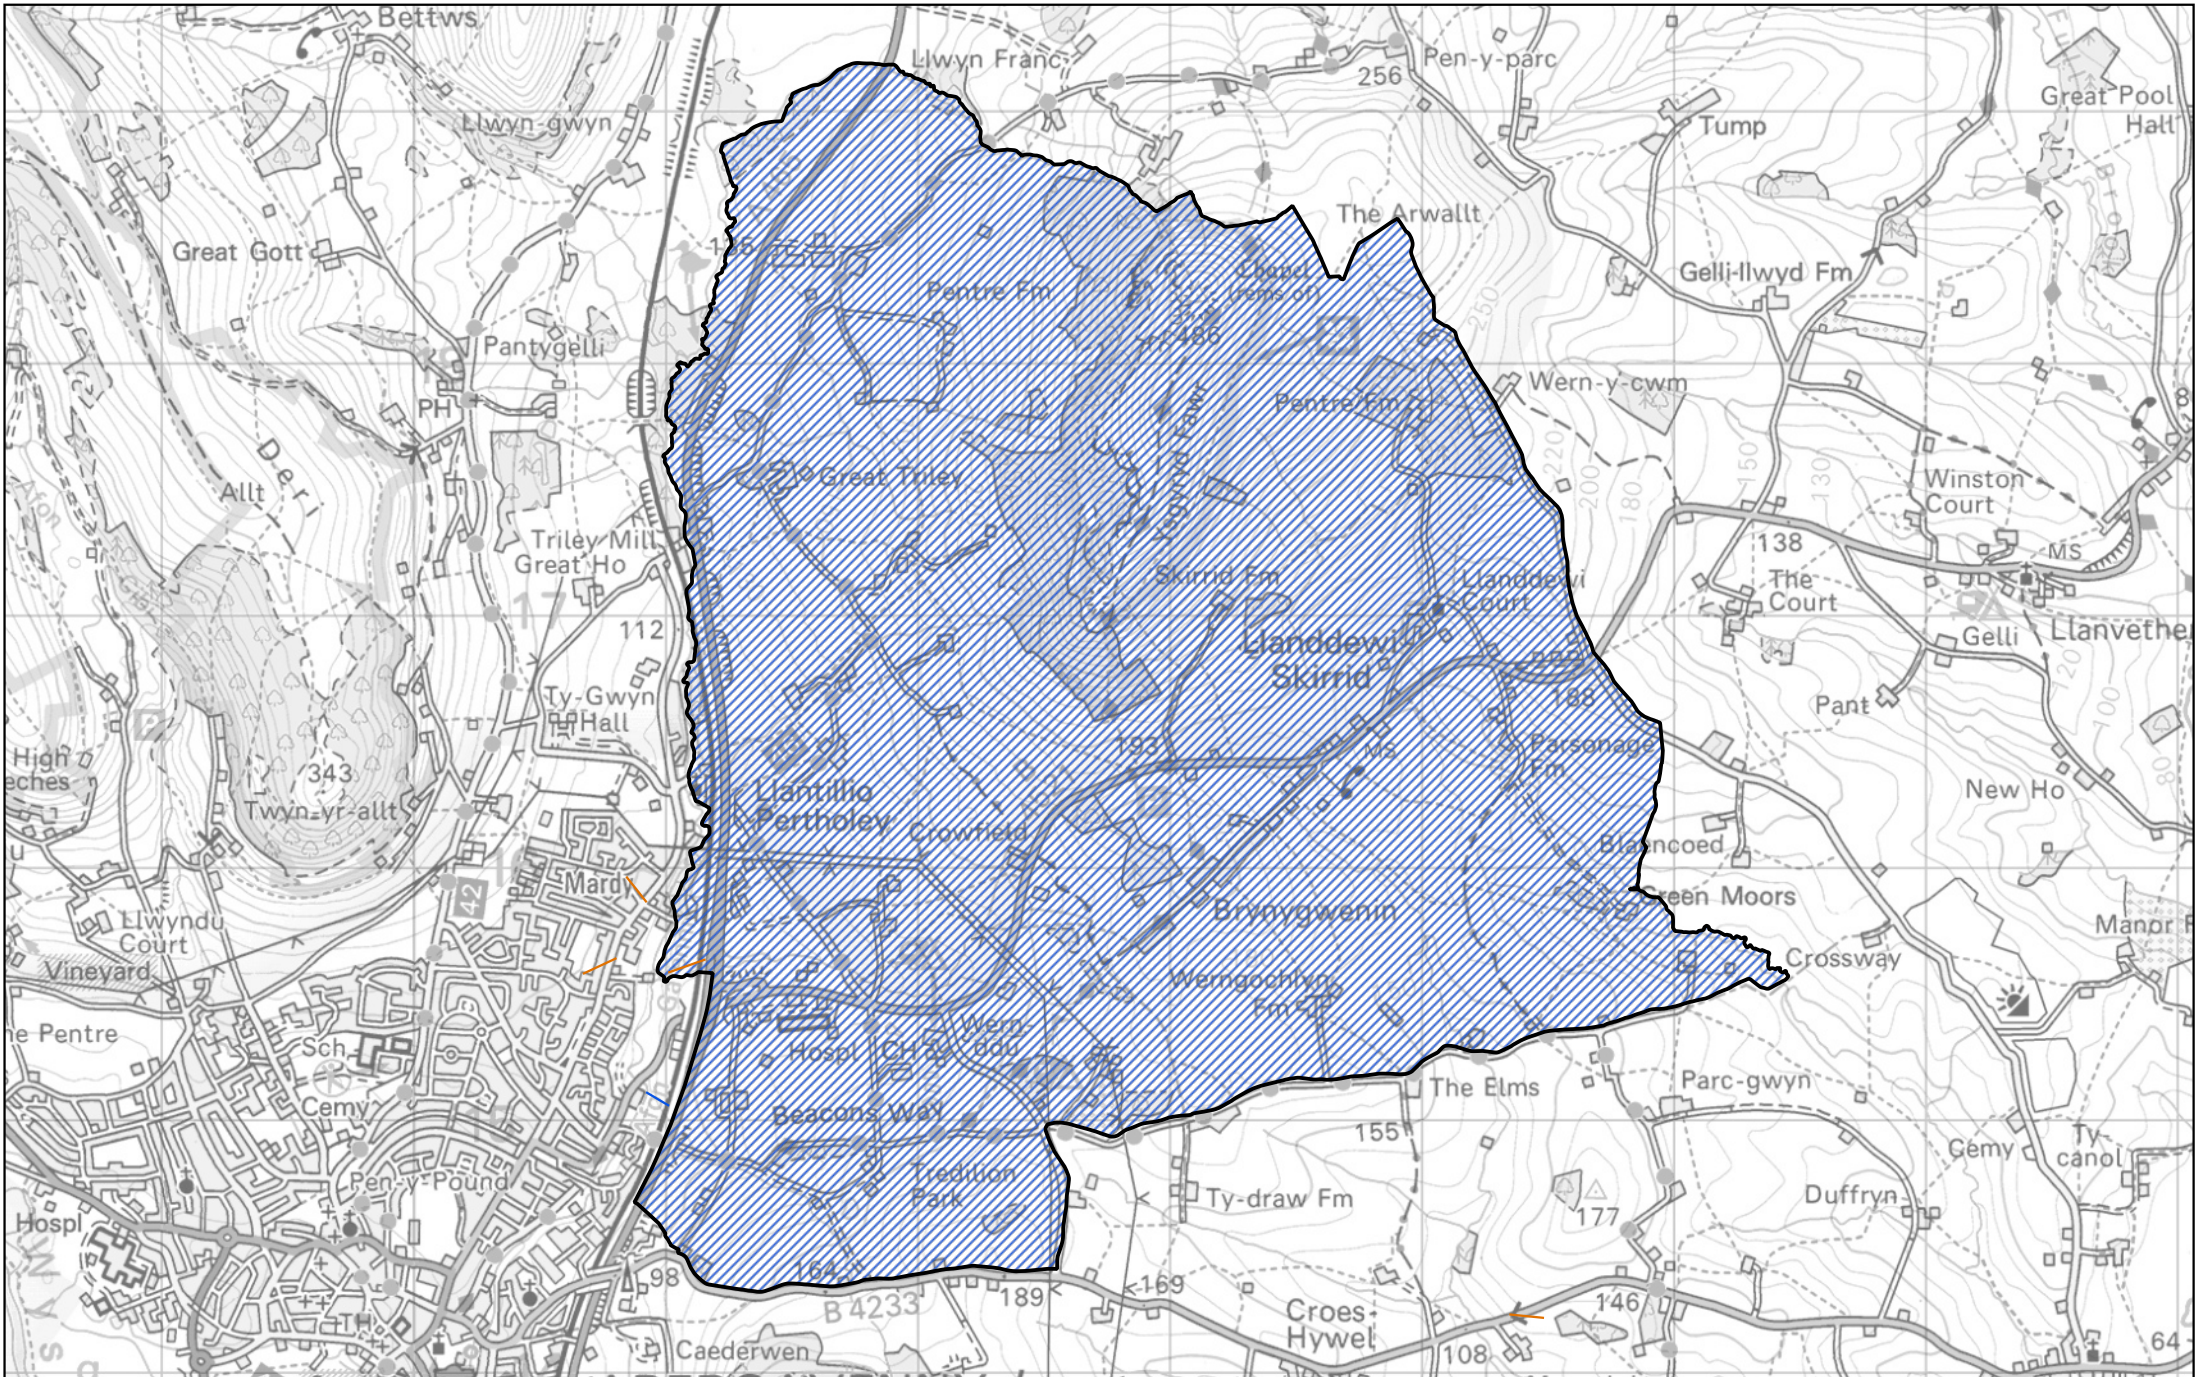

Map 110 ar gyfer Gorchymyn Sir Fynwy (Cymunedau) 2021

▨ Ardal ward Ysgyrd yng nghymuned Llandeilio Bertholau