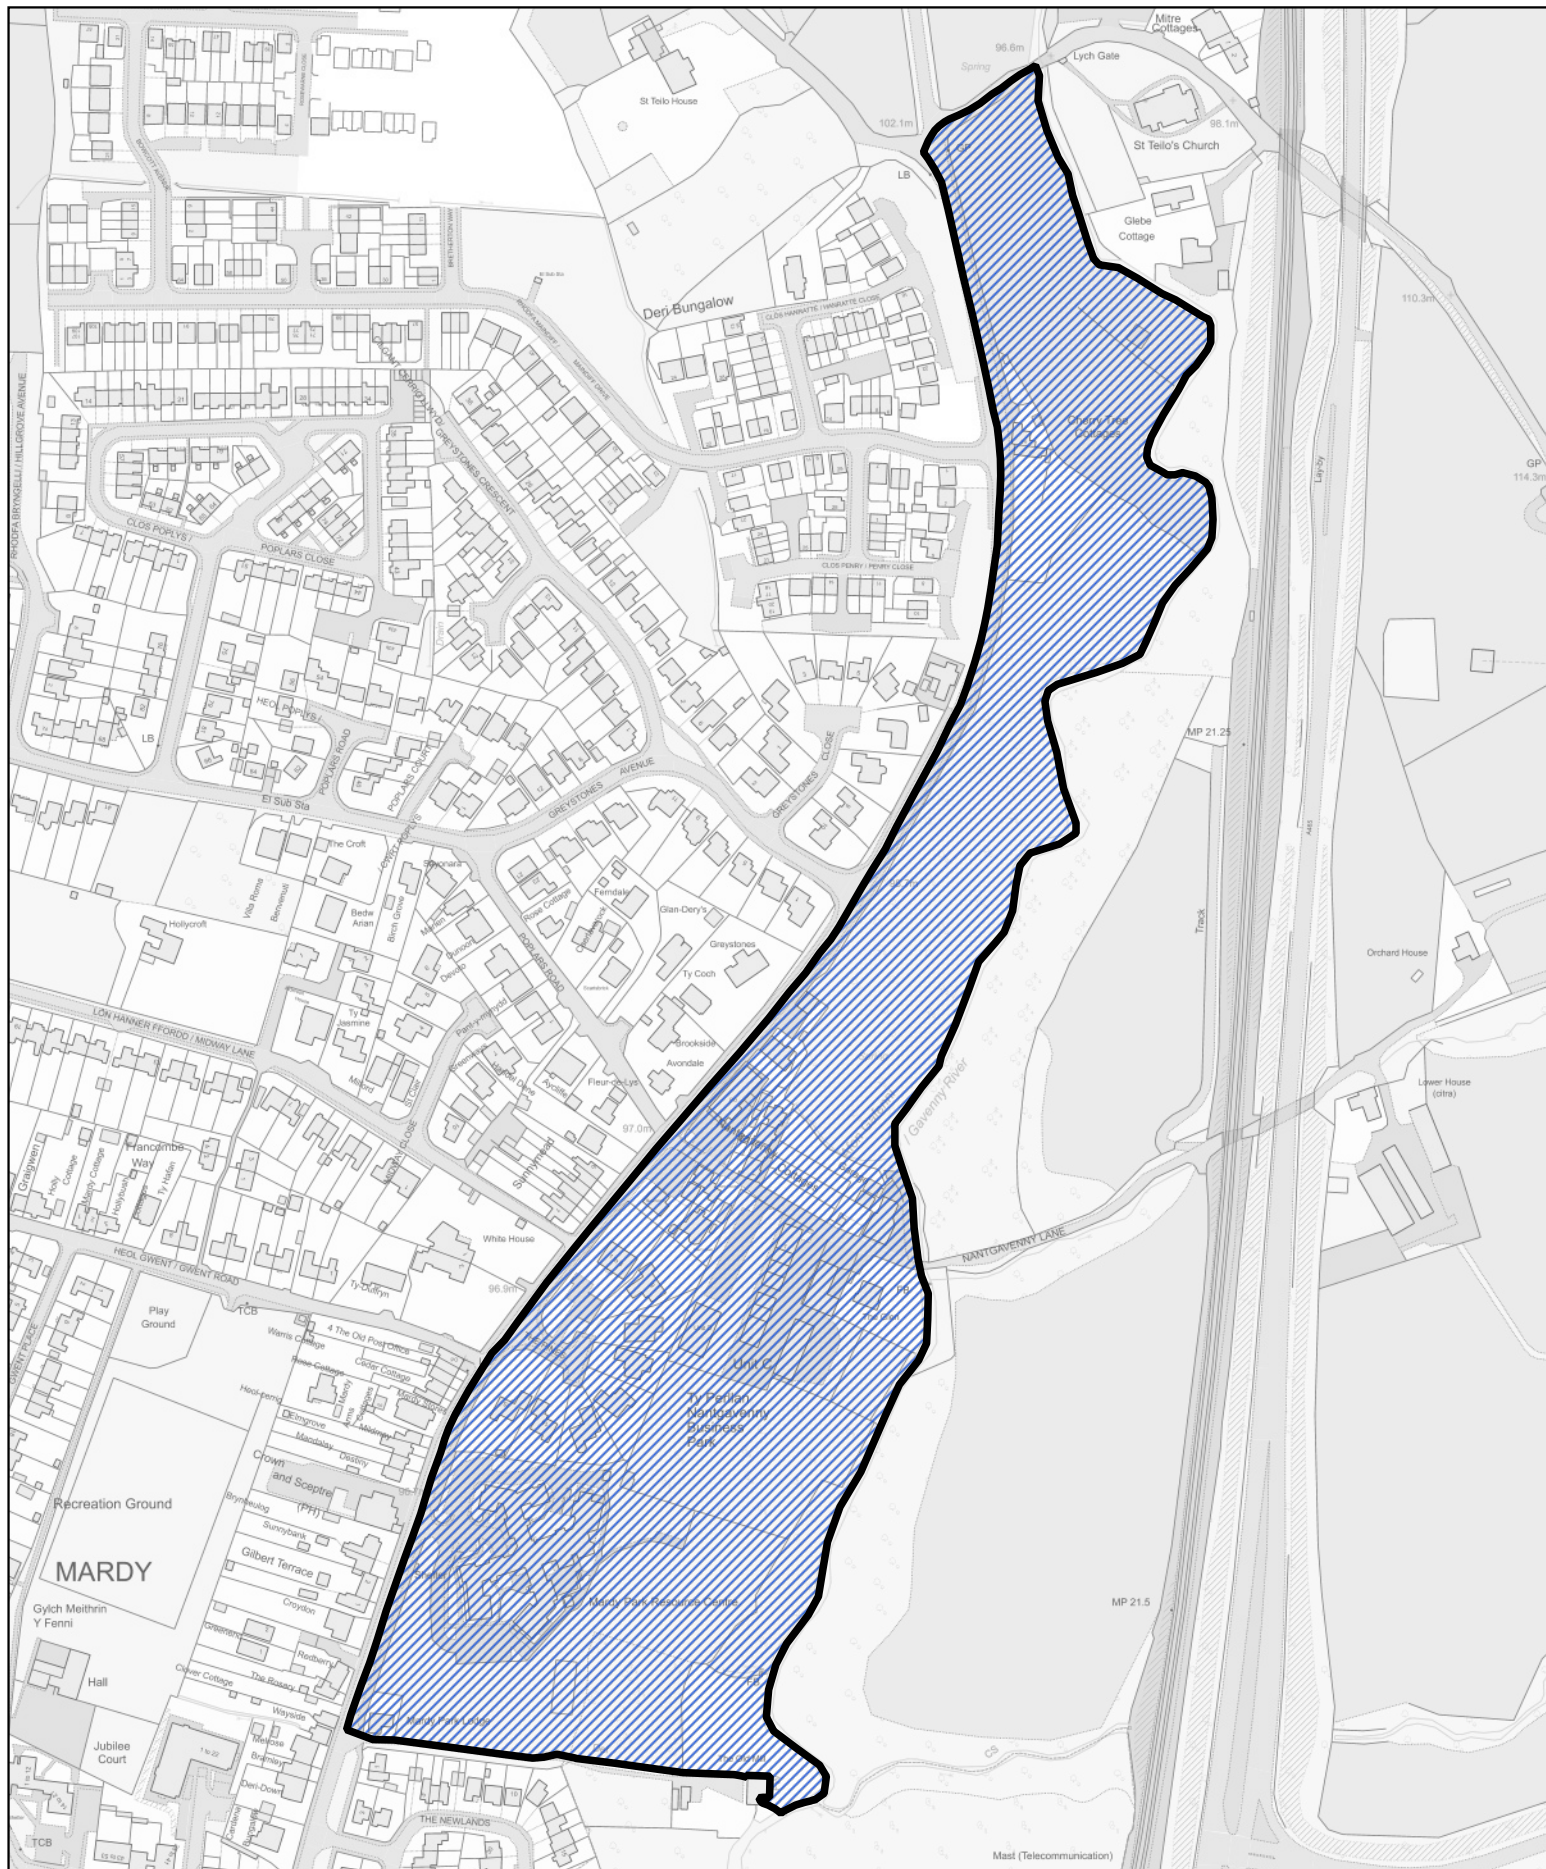

A north arrow pointing upwards, followed by the logo of the Llywodraeth Cymru (Welsh Government), which features a red dragon.

 Ardal a drosglwyddwyd o ward y Maerdy i ward Croesonnen yng nghymuned Llandeilo Bertholau