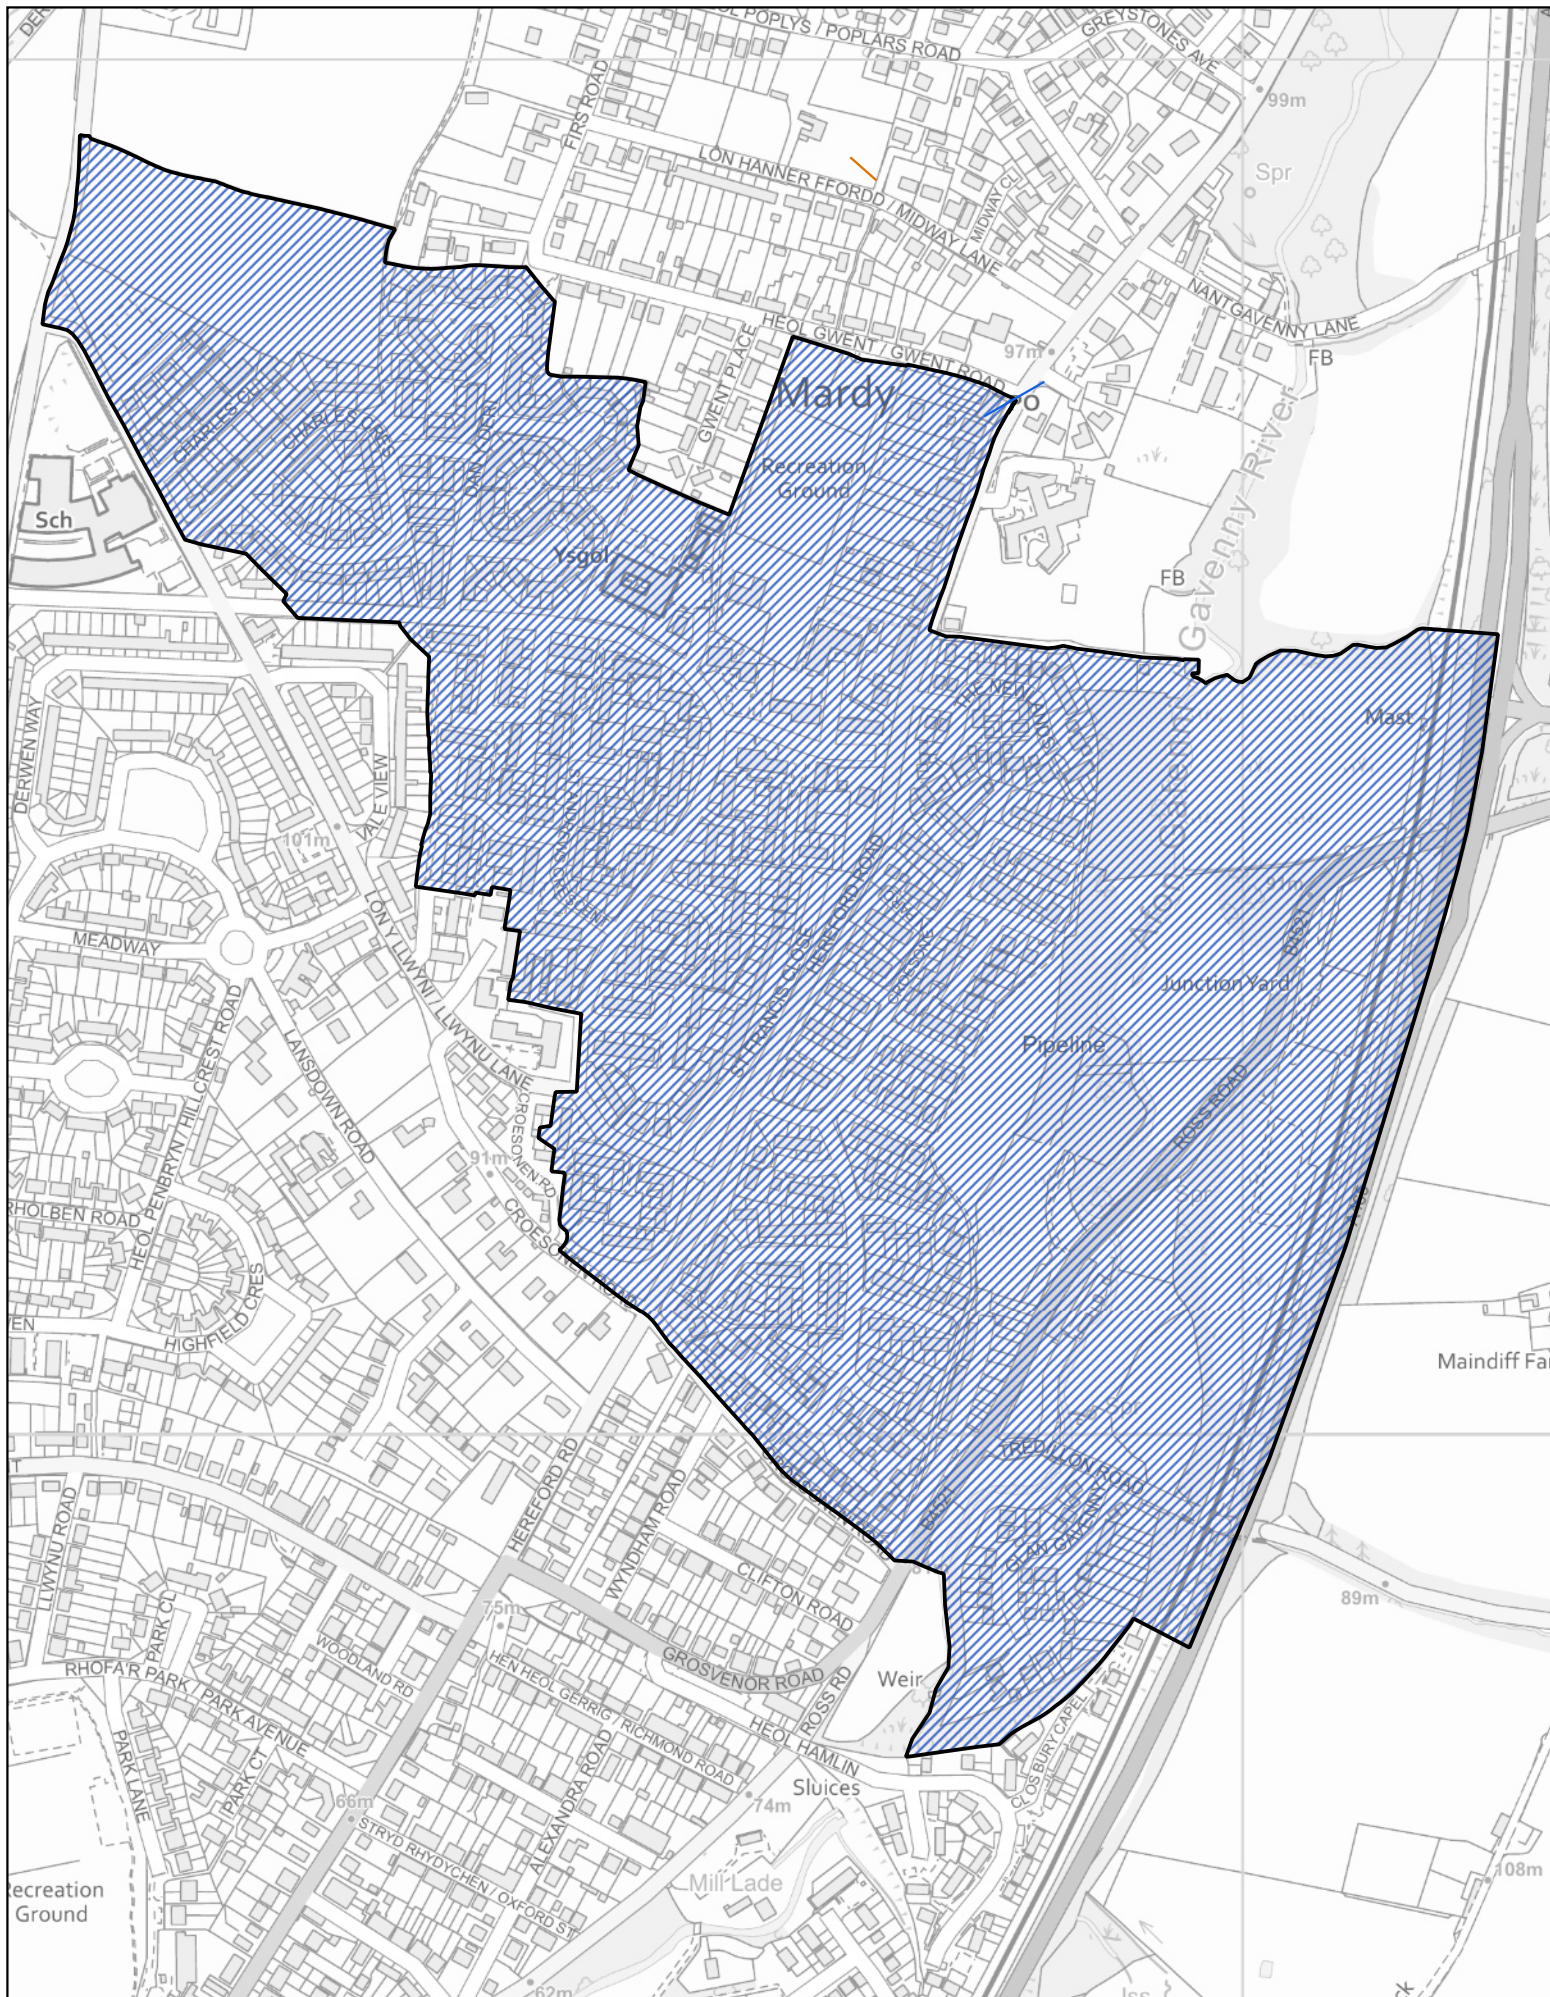

Ardal ward Croesonnen yng nghymuned Llandeilo Bertholau

A north arrow pointing upwards, followed by the logo of the Llywodraeth Cymru (Welsh Government), which features a red dragon.