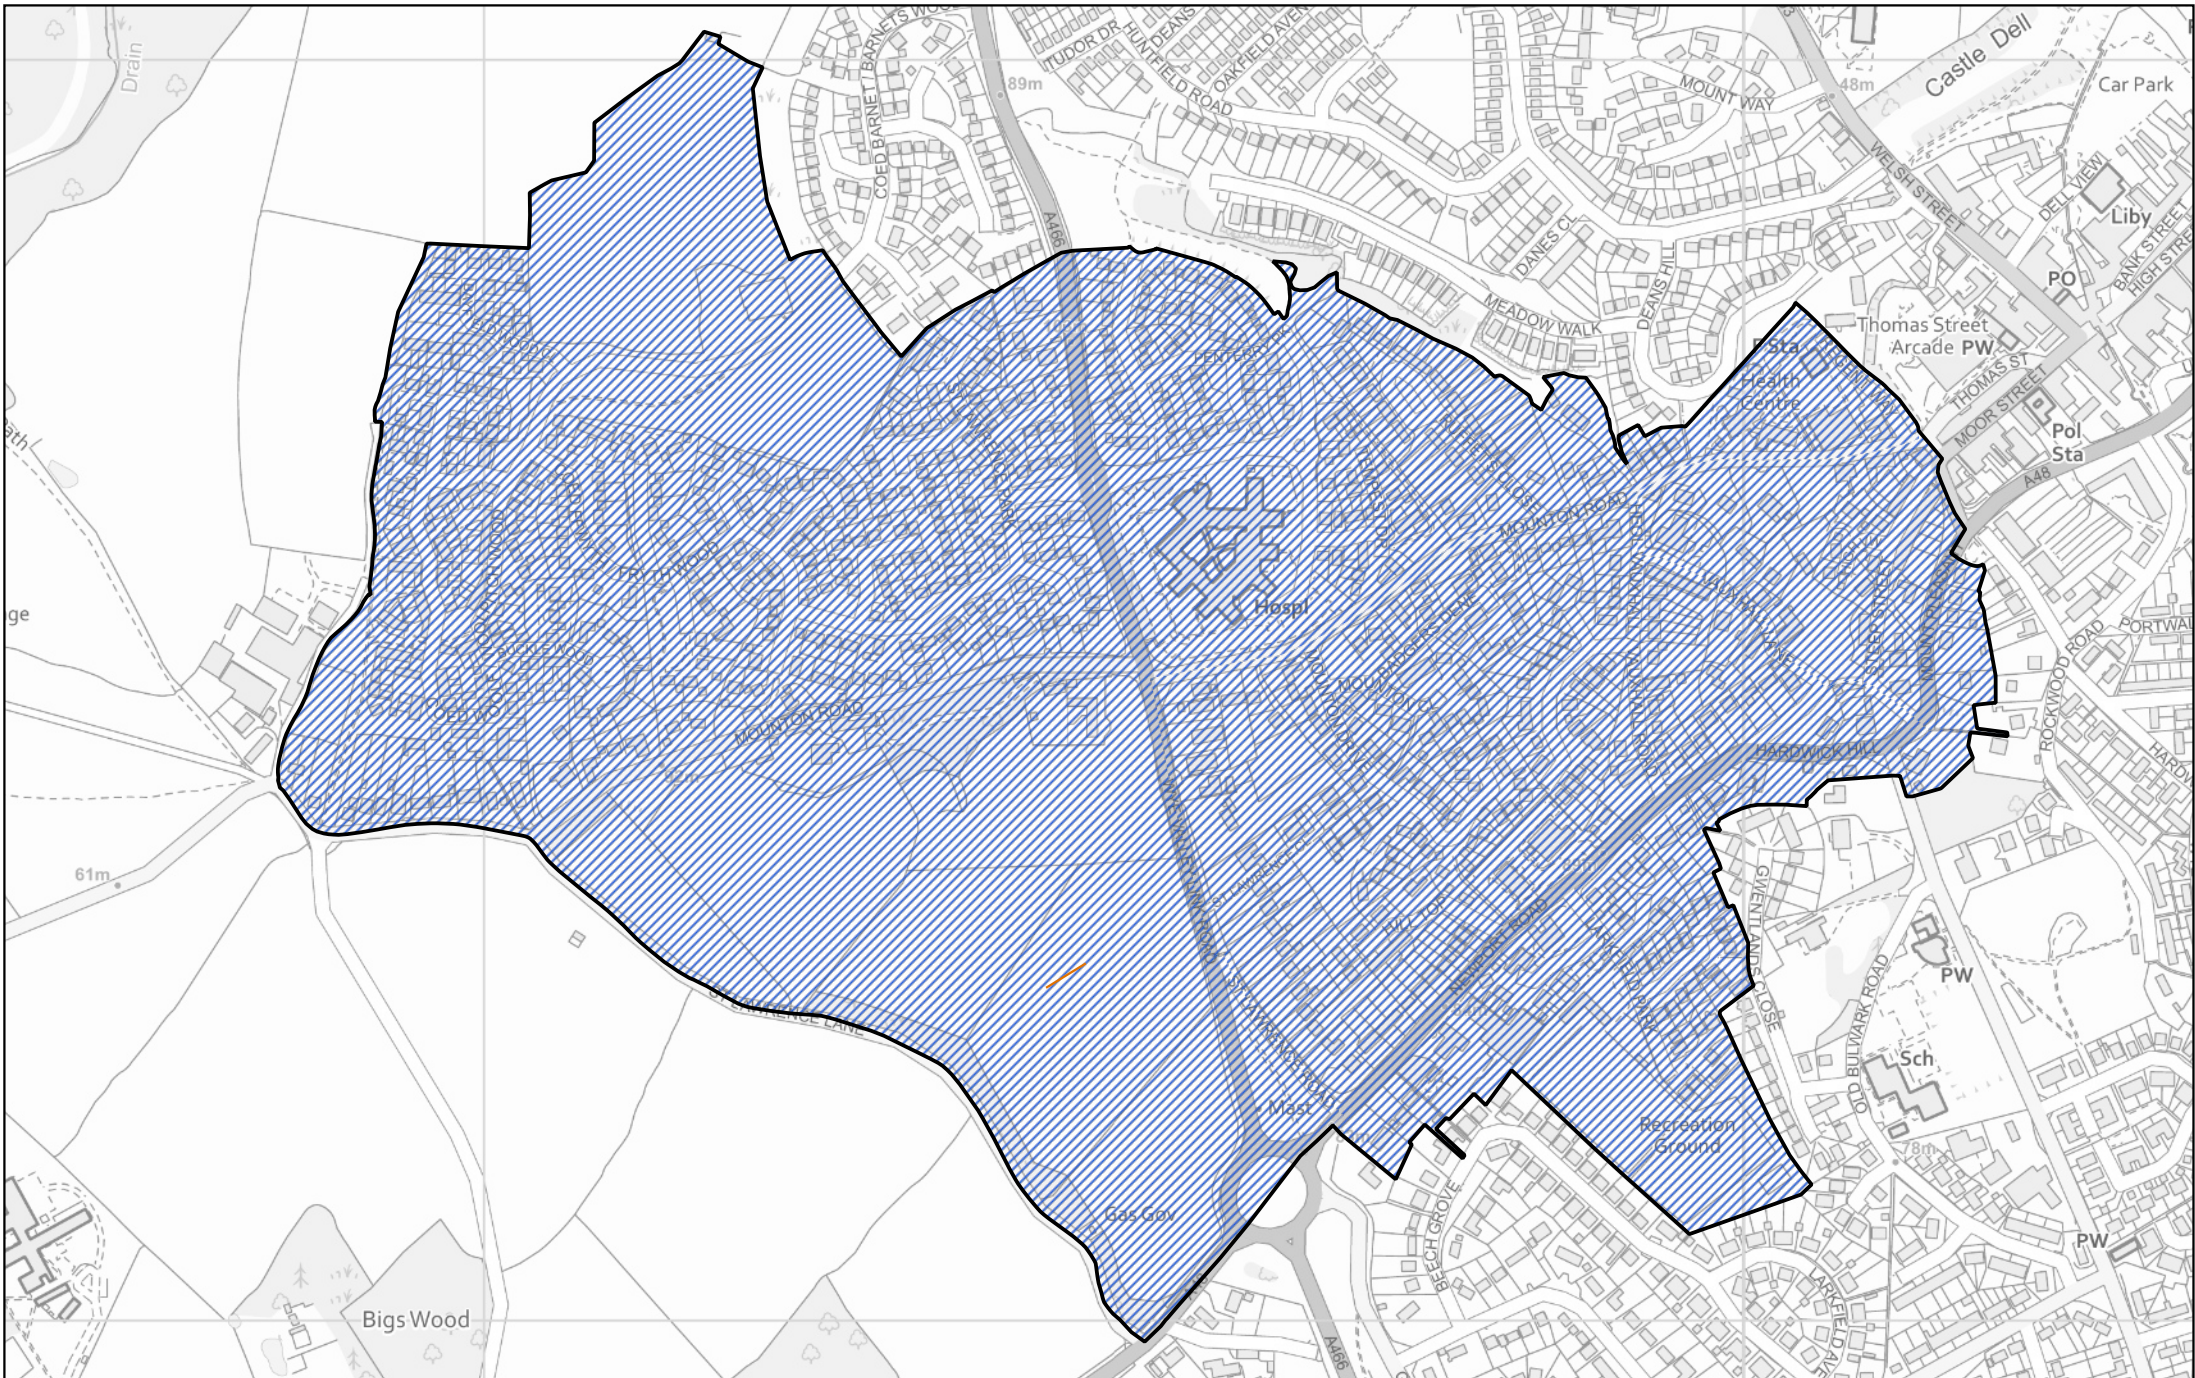

Map 64 ar gyfer Gorchymyn Sir Fynwy (Cymunedau) 2021

Ardal ward Mount Pleasant yng nghymuned Cas-gwent

0 200 400 m

1:6,000