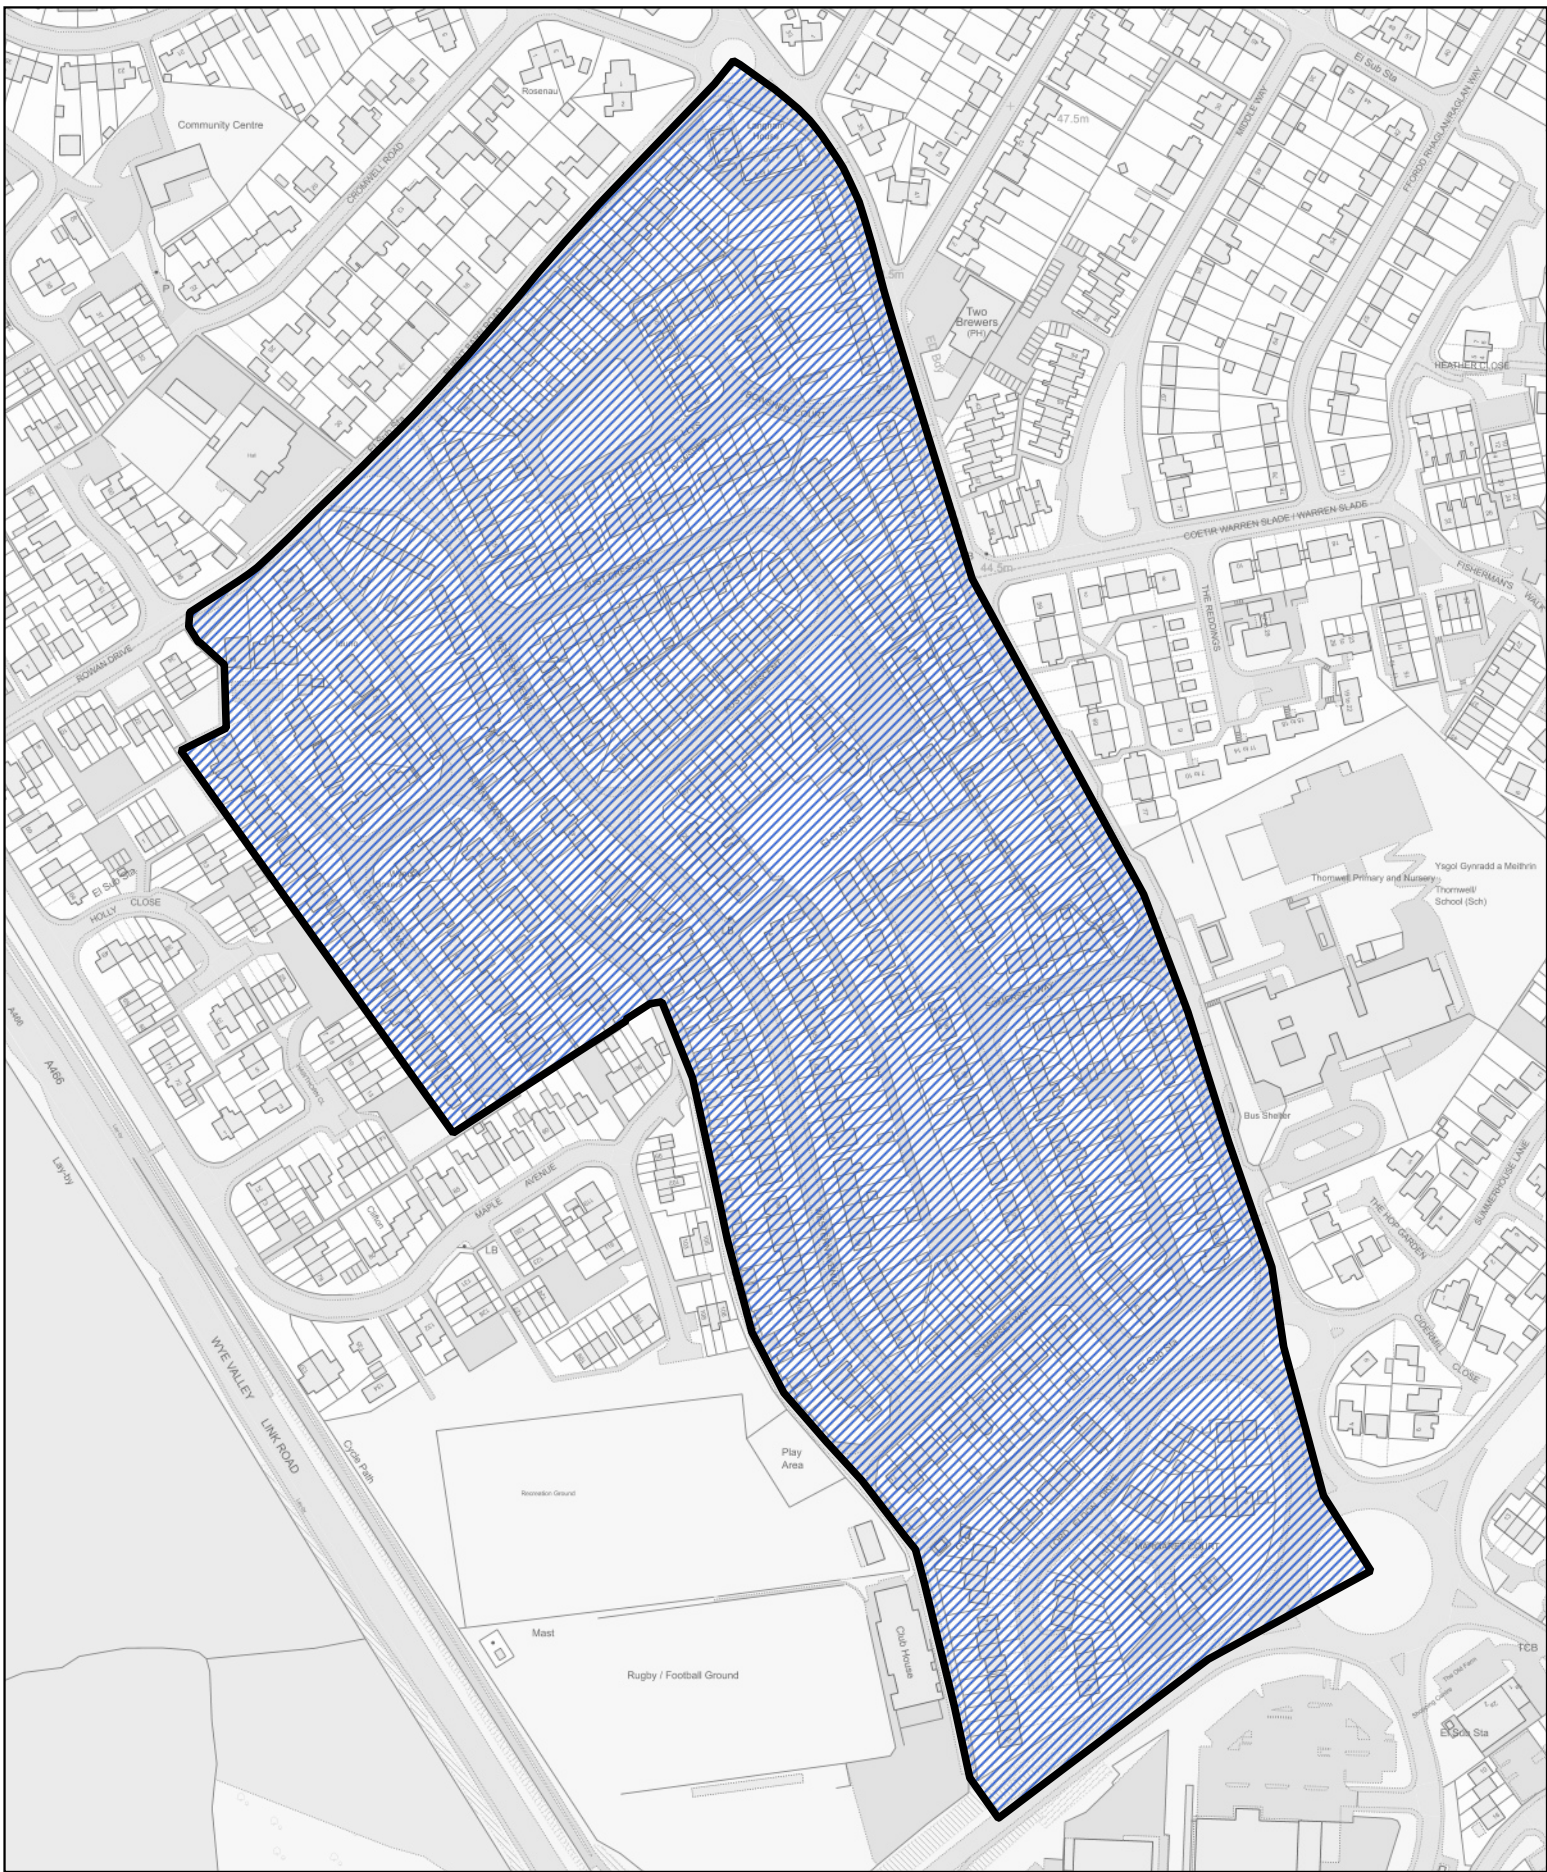

Ardal a drosglwyddwyd o ward Thornwell i ward Bulwark yng nghymuned Cas-gwent

0 100 200 m

1:3,000

Llywodraeth Cymru
Welsh Government