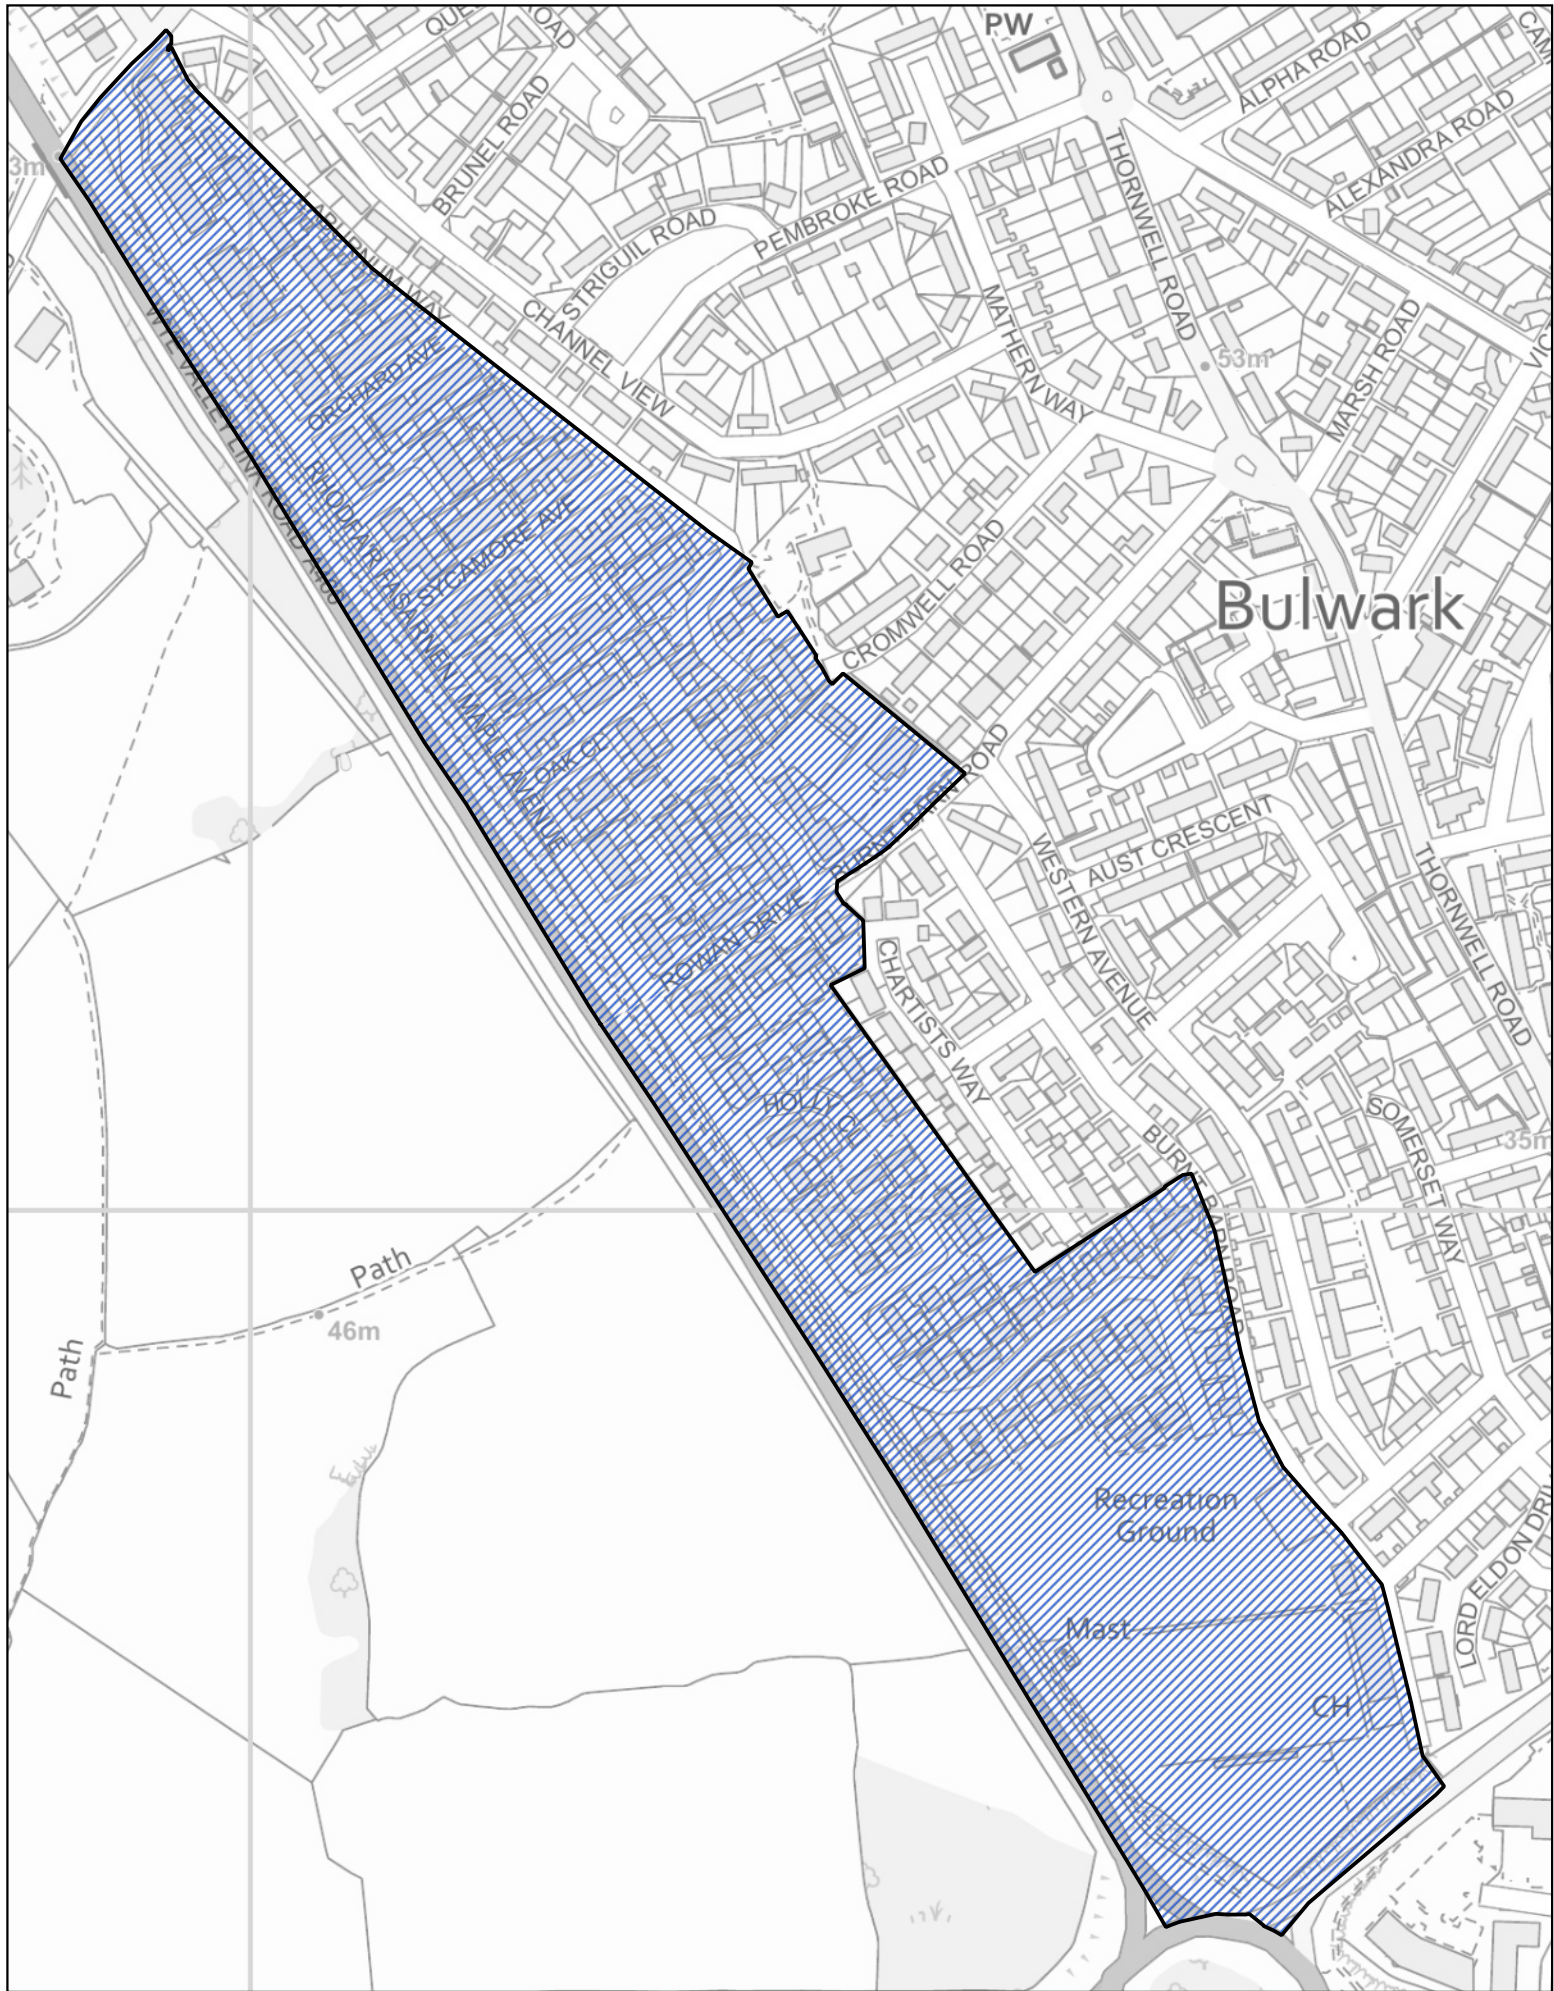

 Ardal a drosglwyddwyd o ward Thornwell i ward Bulwark yng nghymuned Cas-gwent

0 100 200 m

1:3,000

Llywodraeth Cymru
Welsh Government

 Ardal ward Bulwark yng nghymuned Cas-gwent

1:5,250

 Ardal ward Maple Avenue yng nghymuned Cas-gwent