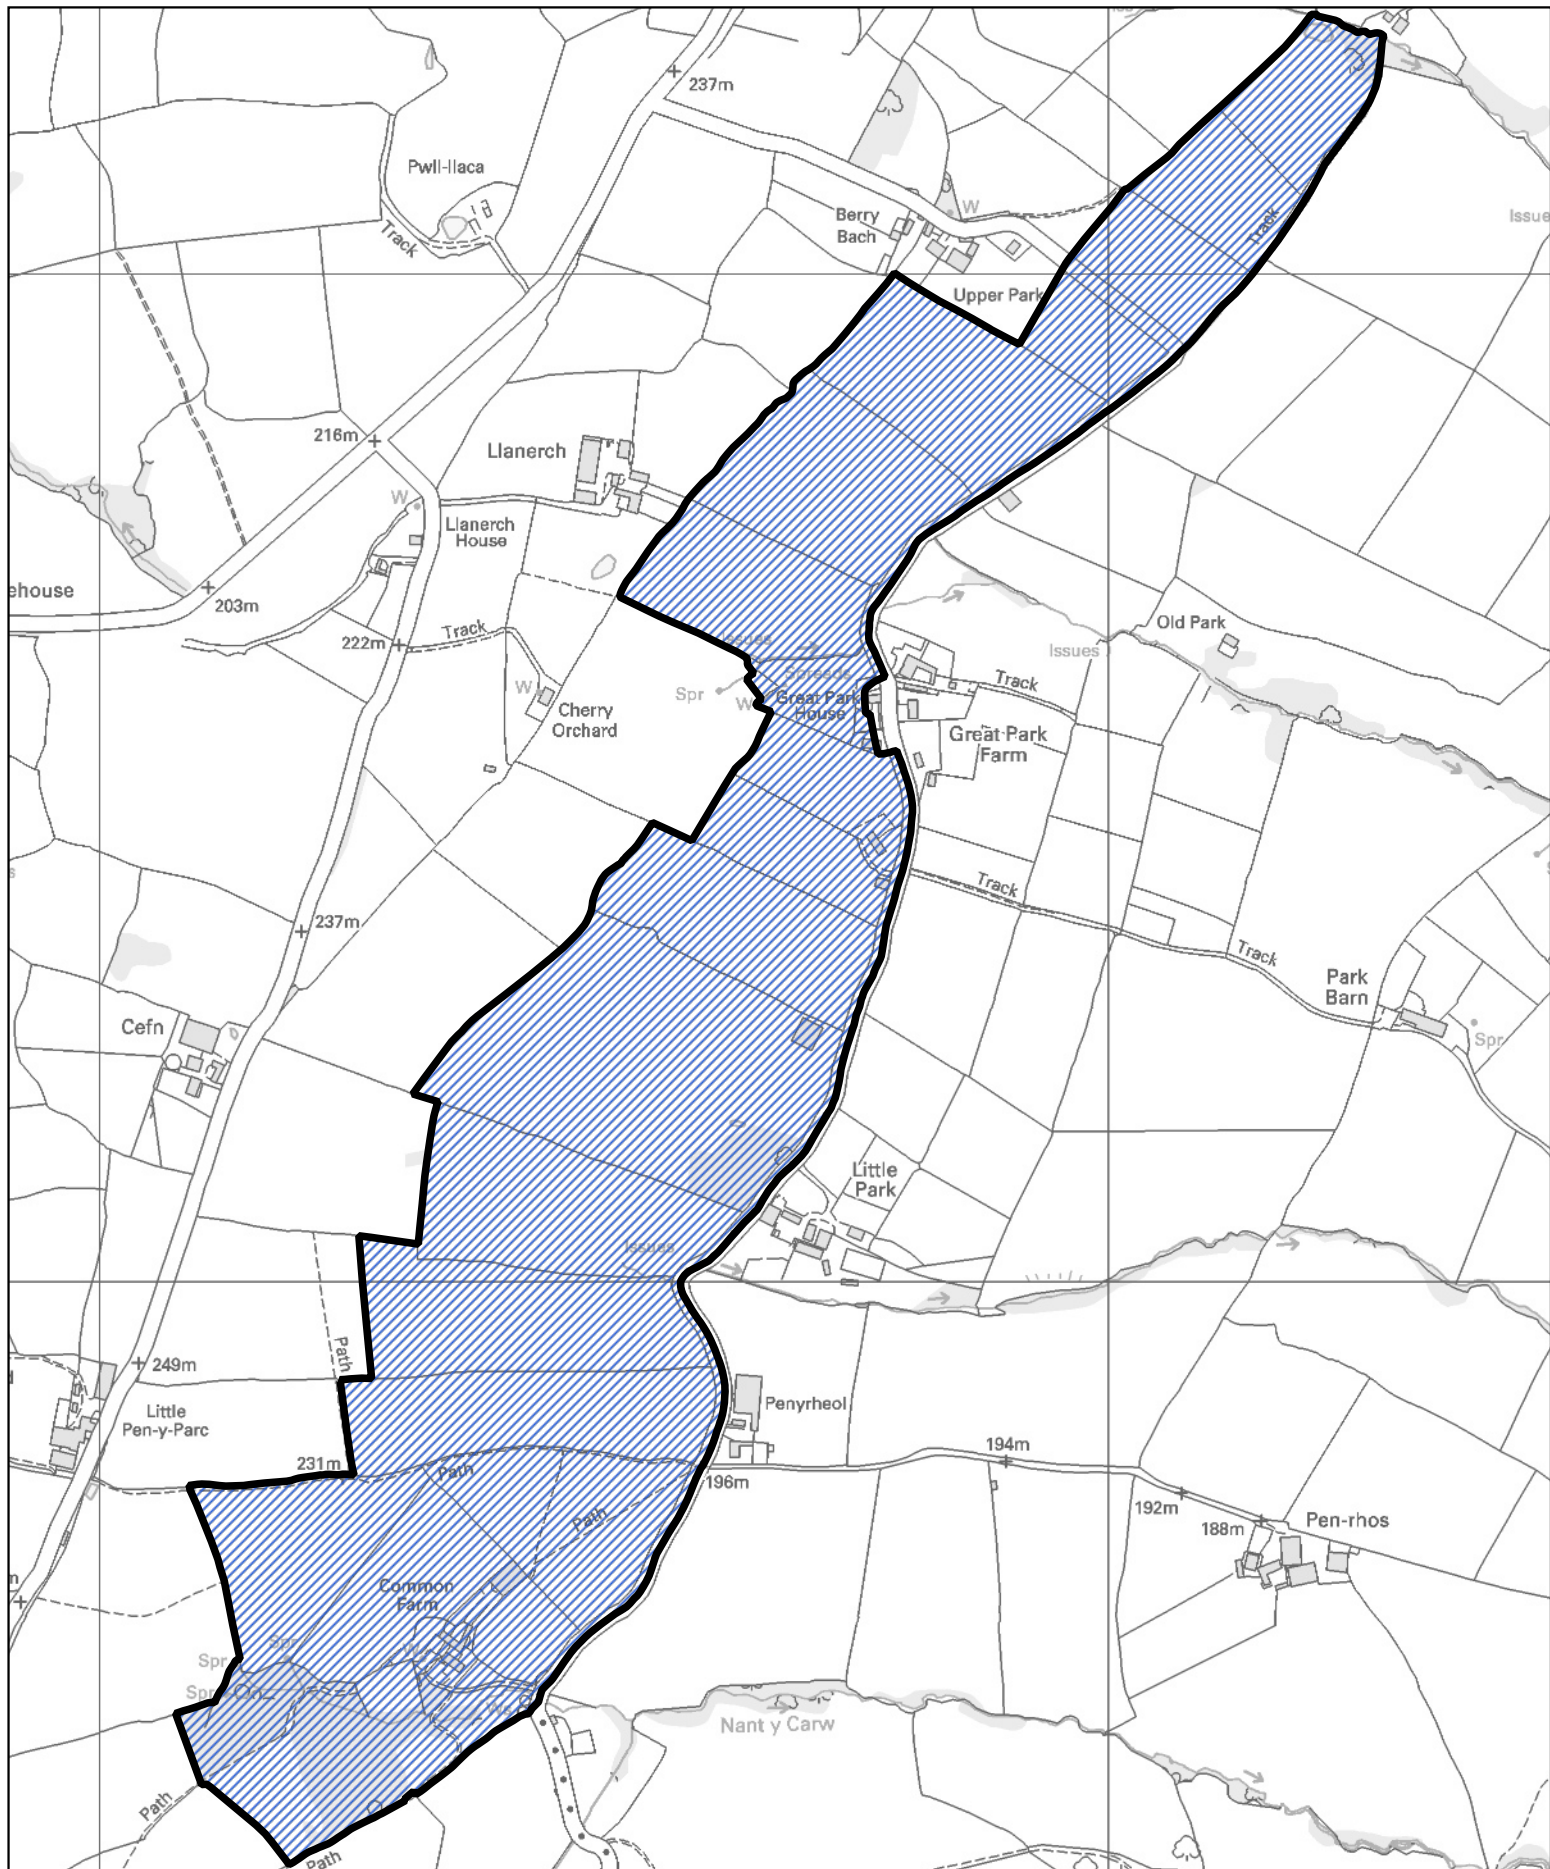

Y rhan o gymuned Crucornau a drosglwyddwyd i gymuned Grysmwnt

1:7,500

Llywodraeth Cymru
Welsh Government