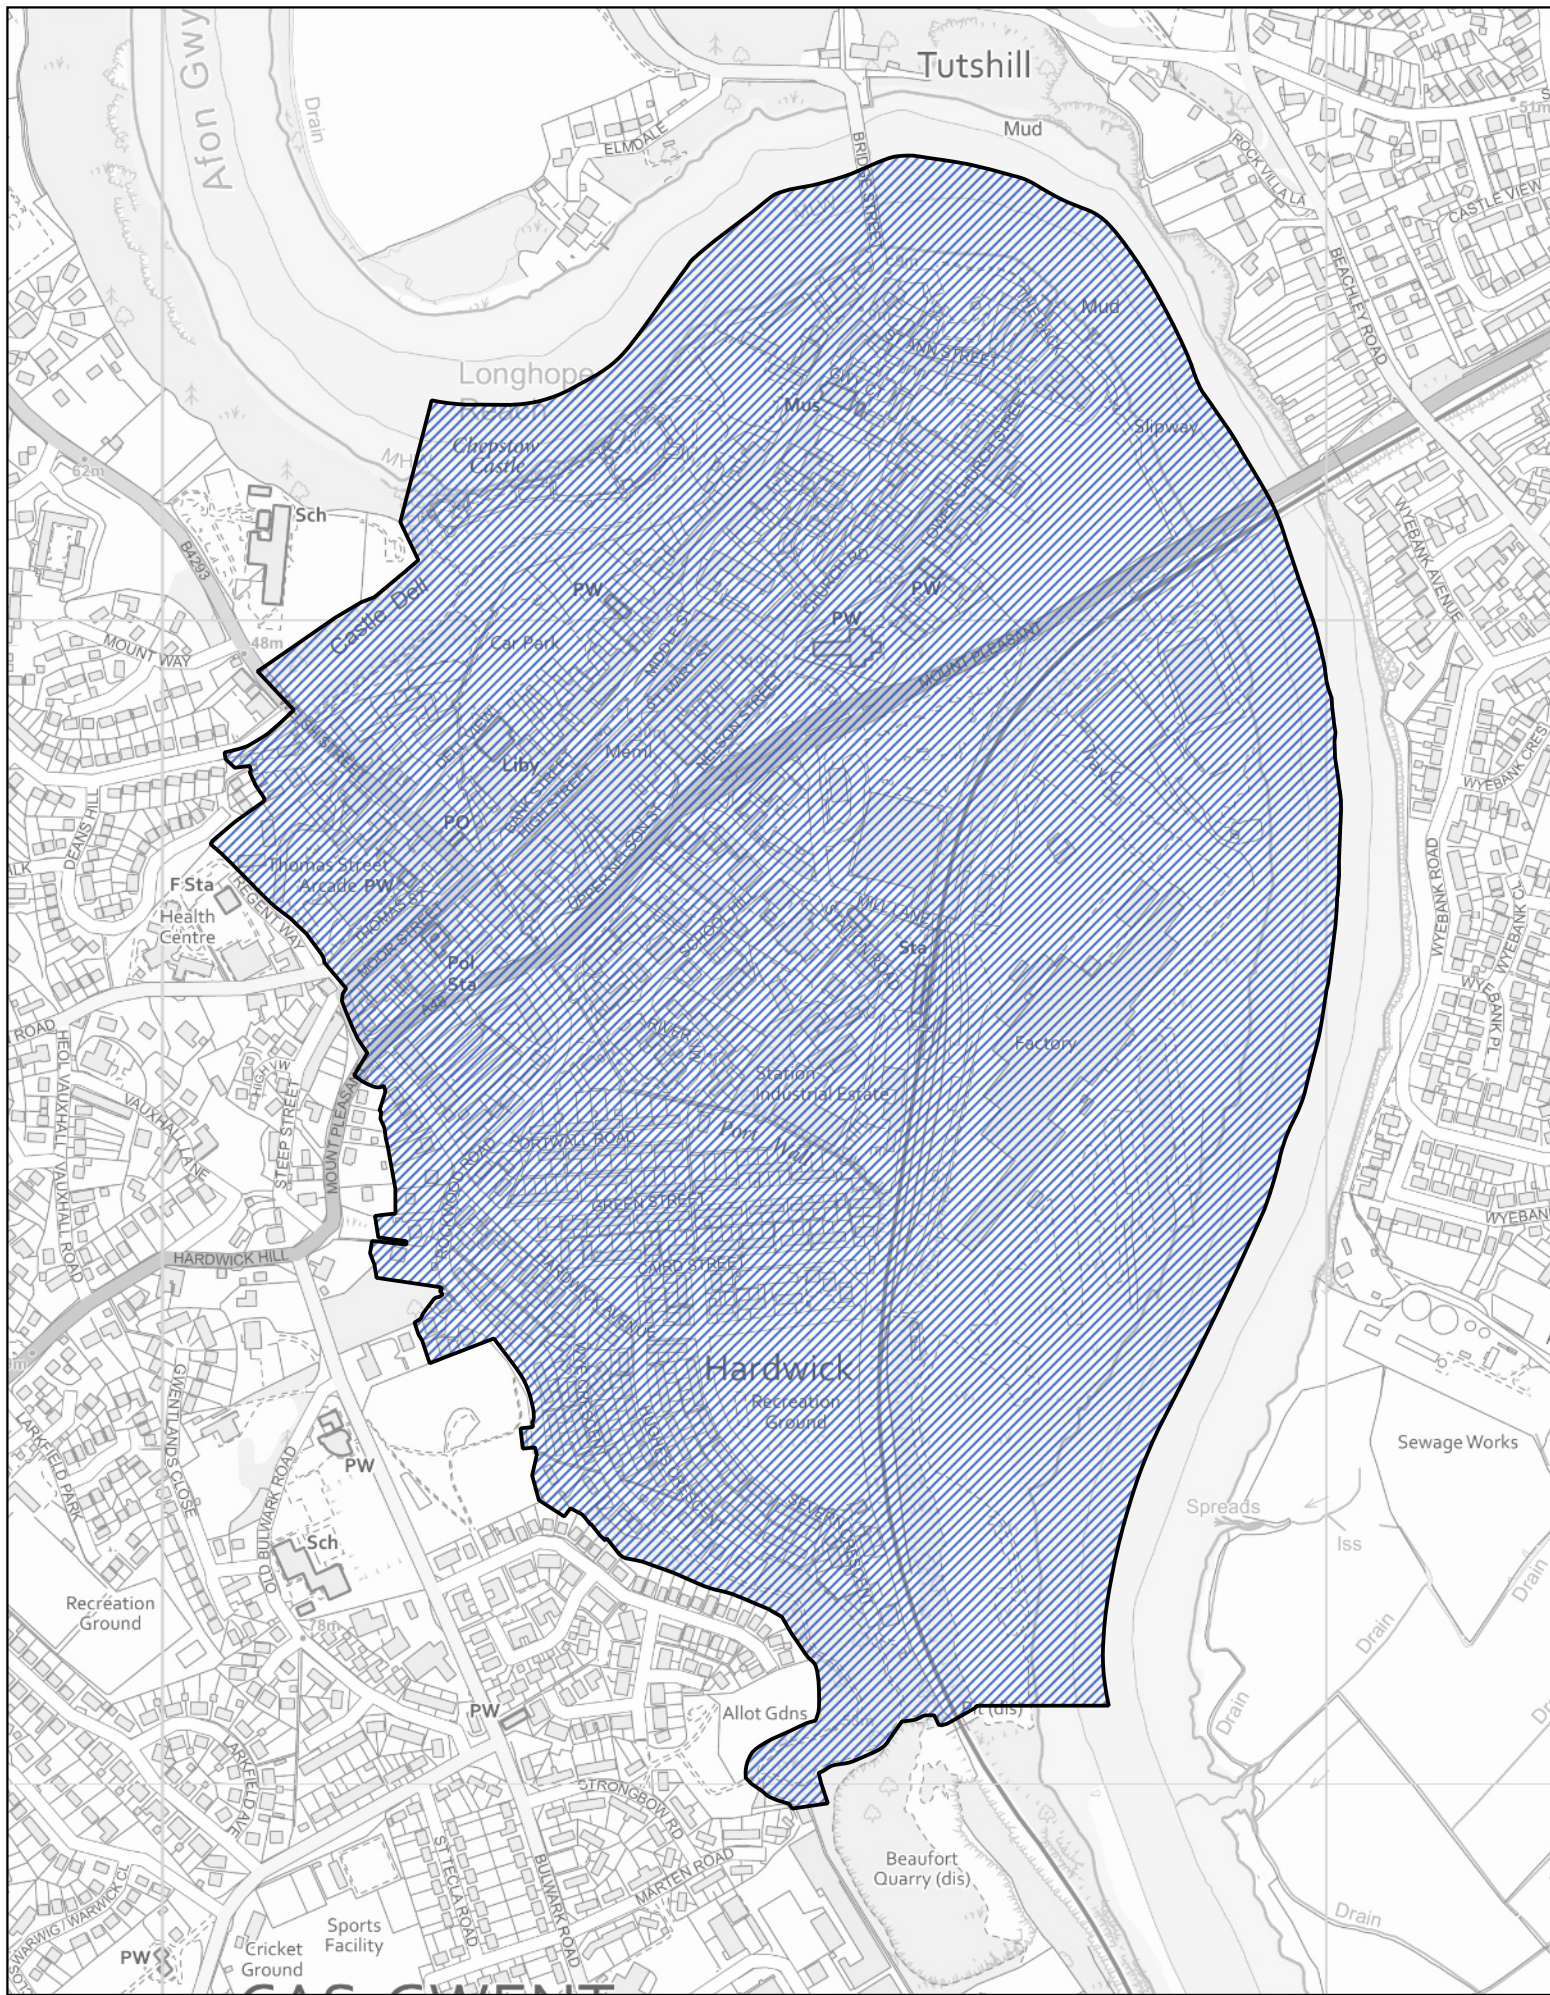

1:4,000

Map 64 ar gyfer Gorchymyn Sir Fynwy (Cymunedau) 2021

 Ardal ward Mount Pleasant yng nghymuned Cas-gwent

0 200 400 m

 1:6,000

 Ardal ward Castell Cas-gwent yng nghymuned Cas-gwent

0 100 200 m

1:6,500