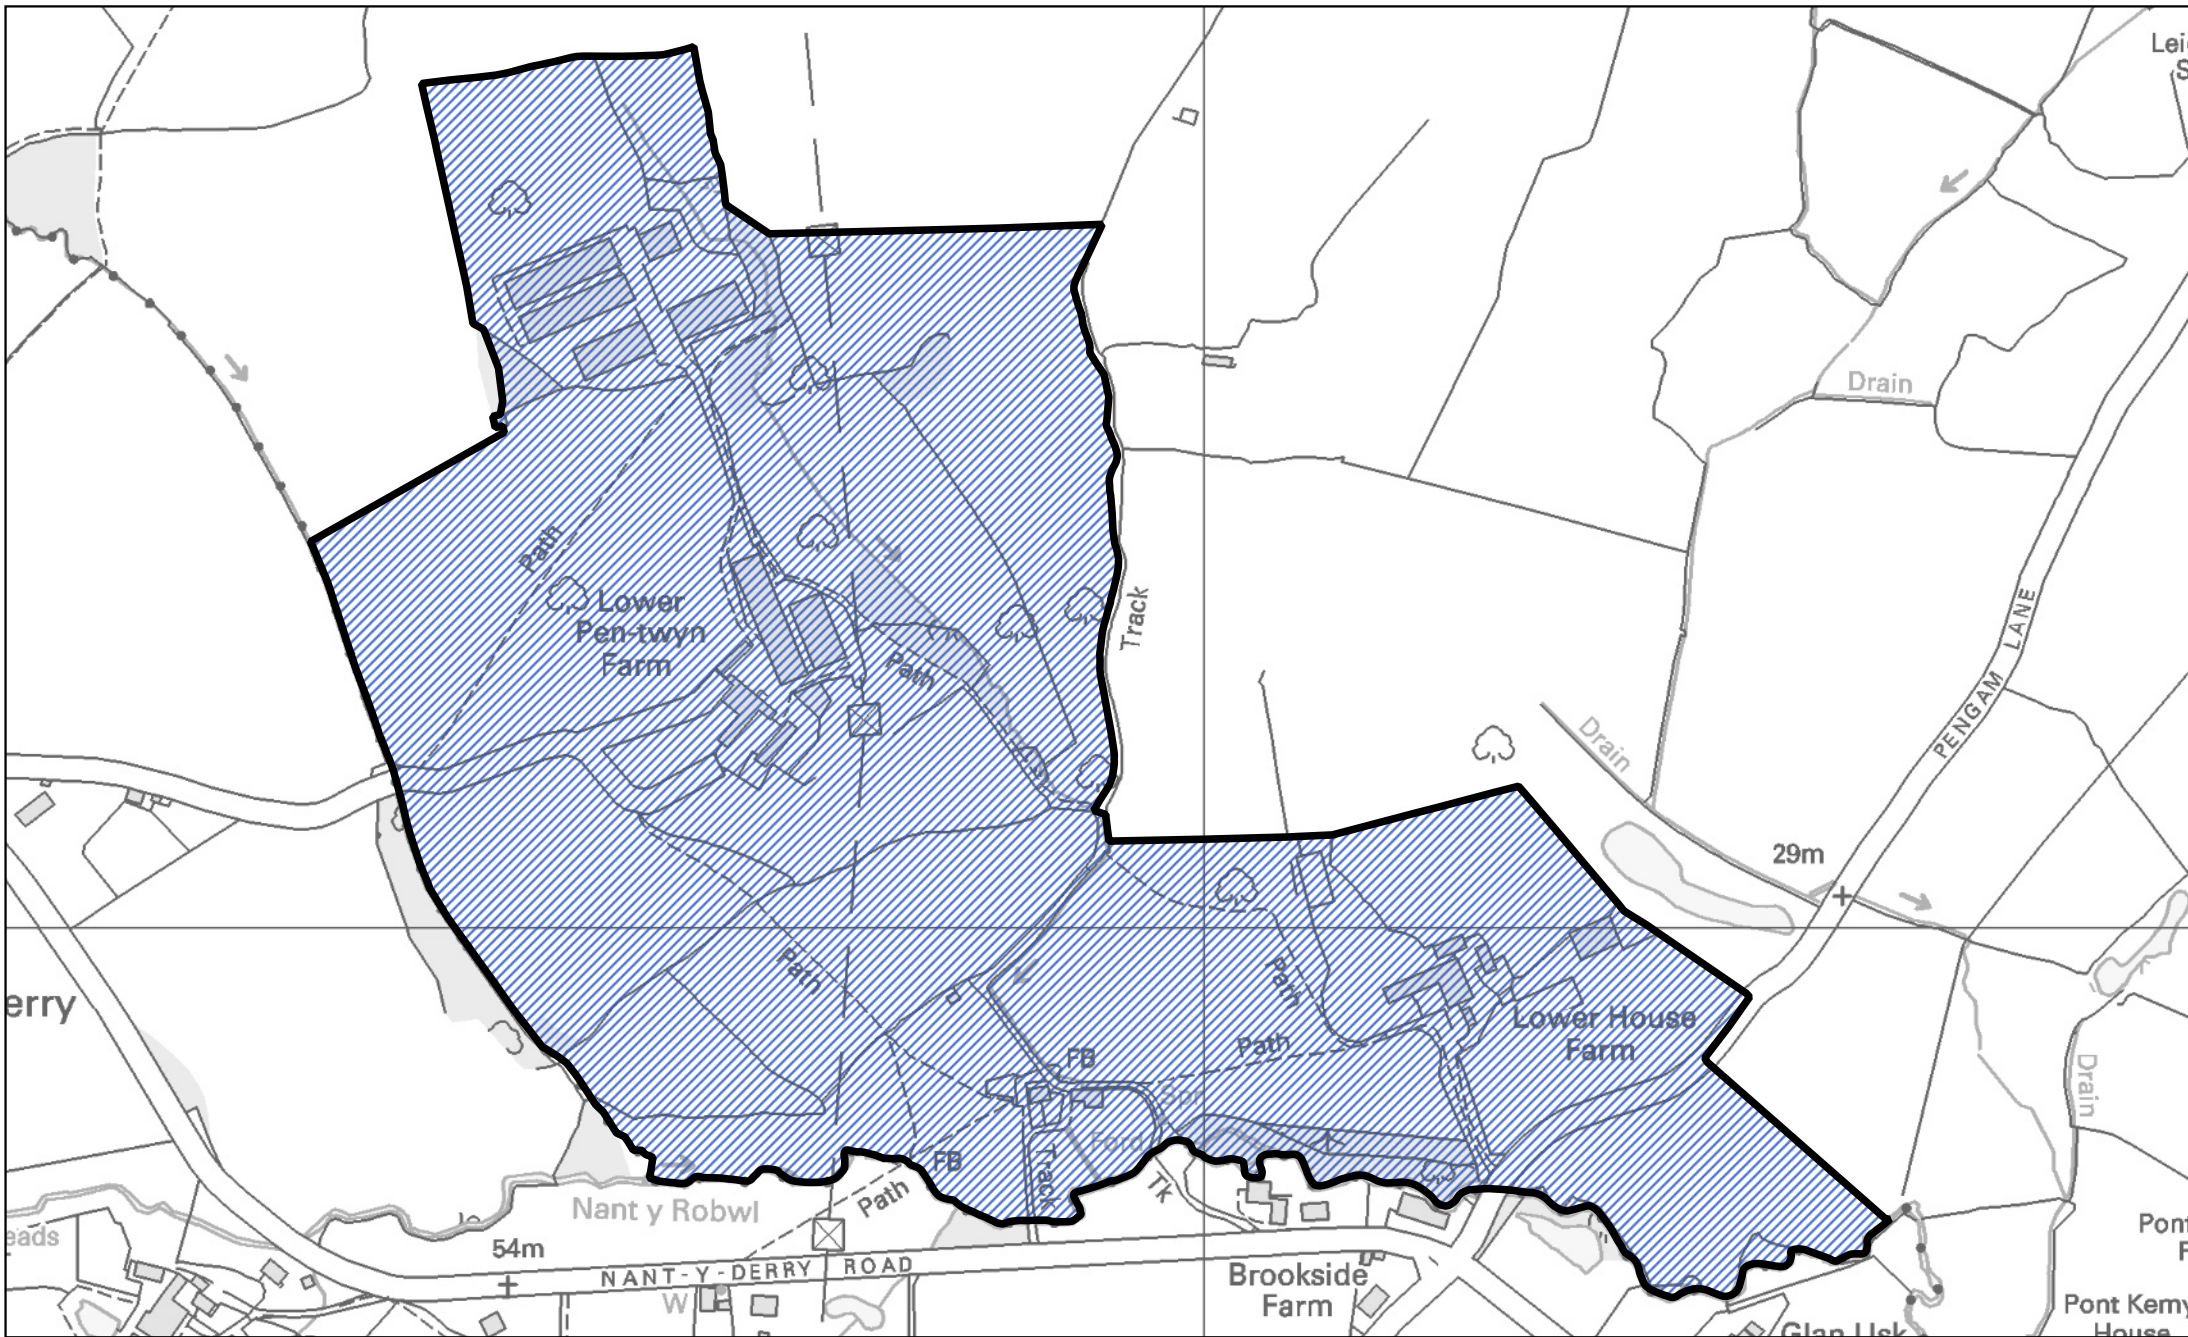

 Area of the Llanvihangel Tor-Y-Mynydd ward of the community of Devauden

0 500 1,000 m

1:22,000

 The part of the community of Llanover transferred to the community of Goetre Fawr

 The part of the community of Llanover transferred to the community of Goetre Fawr