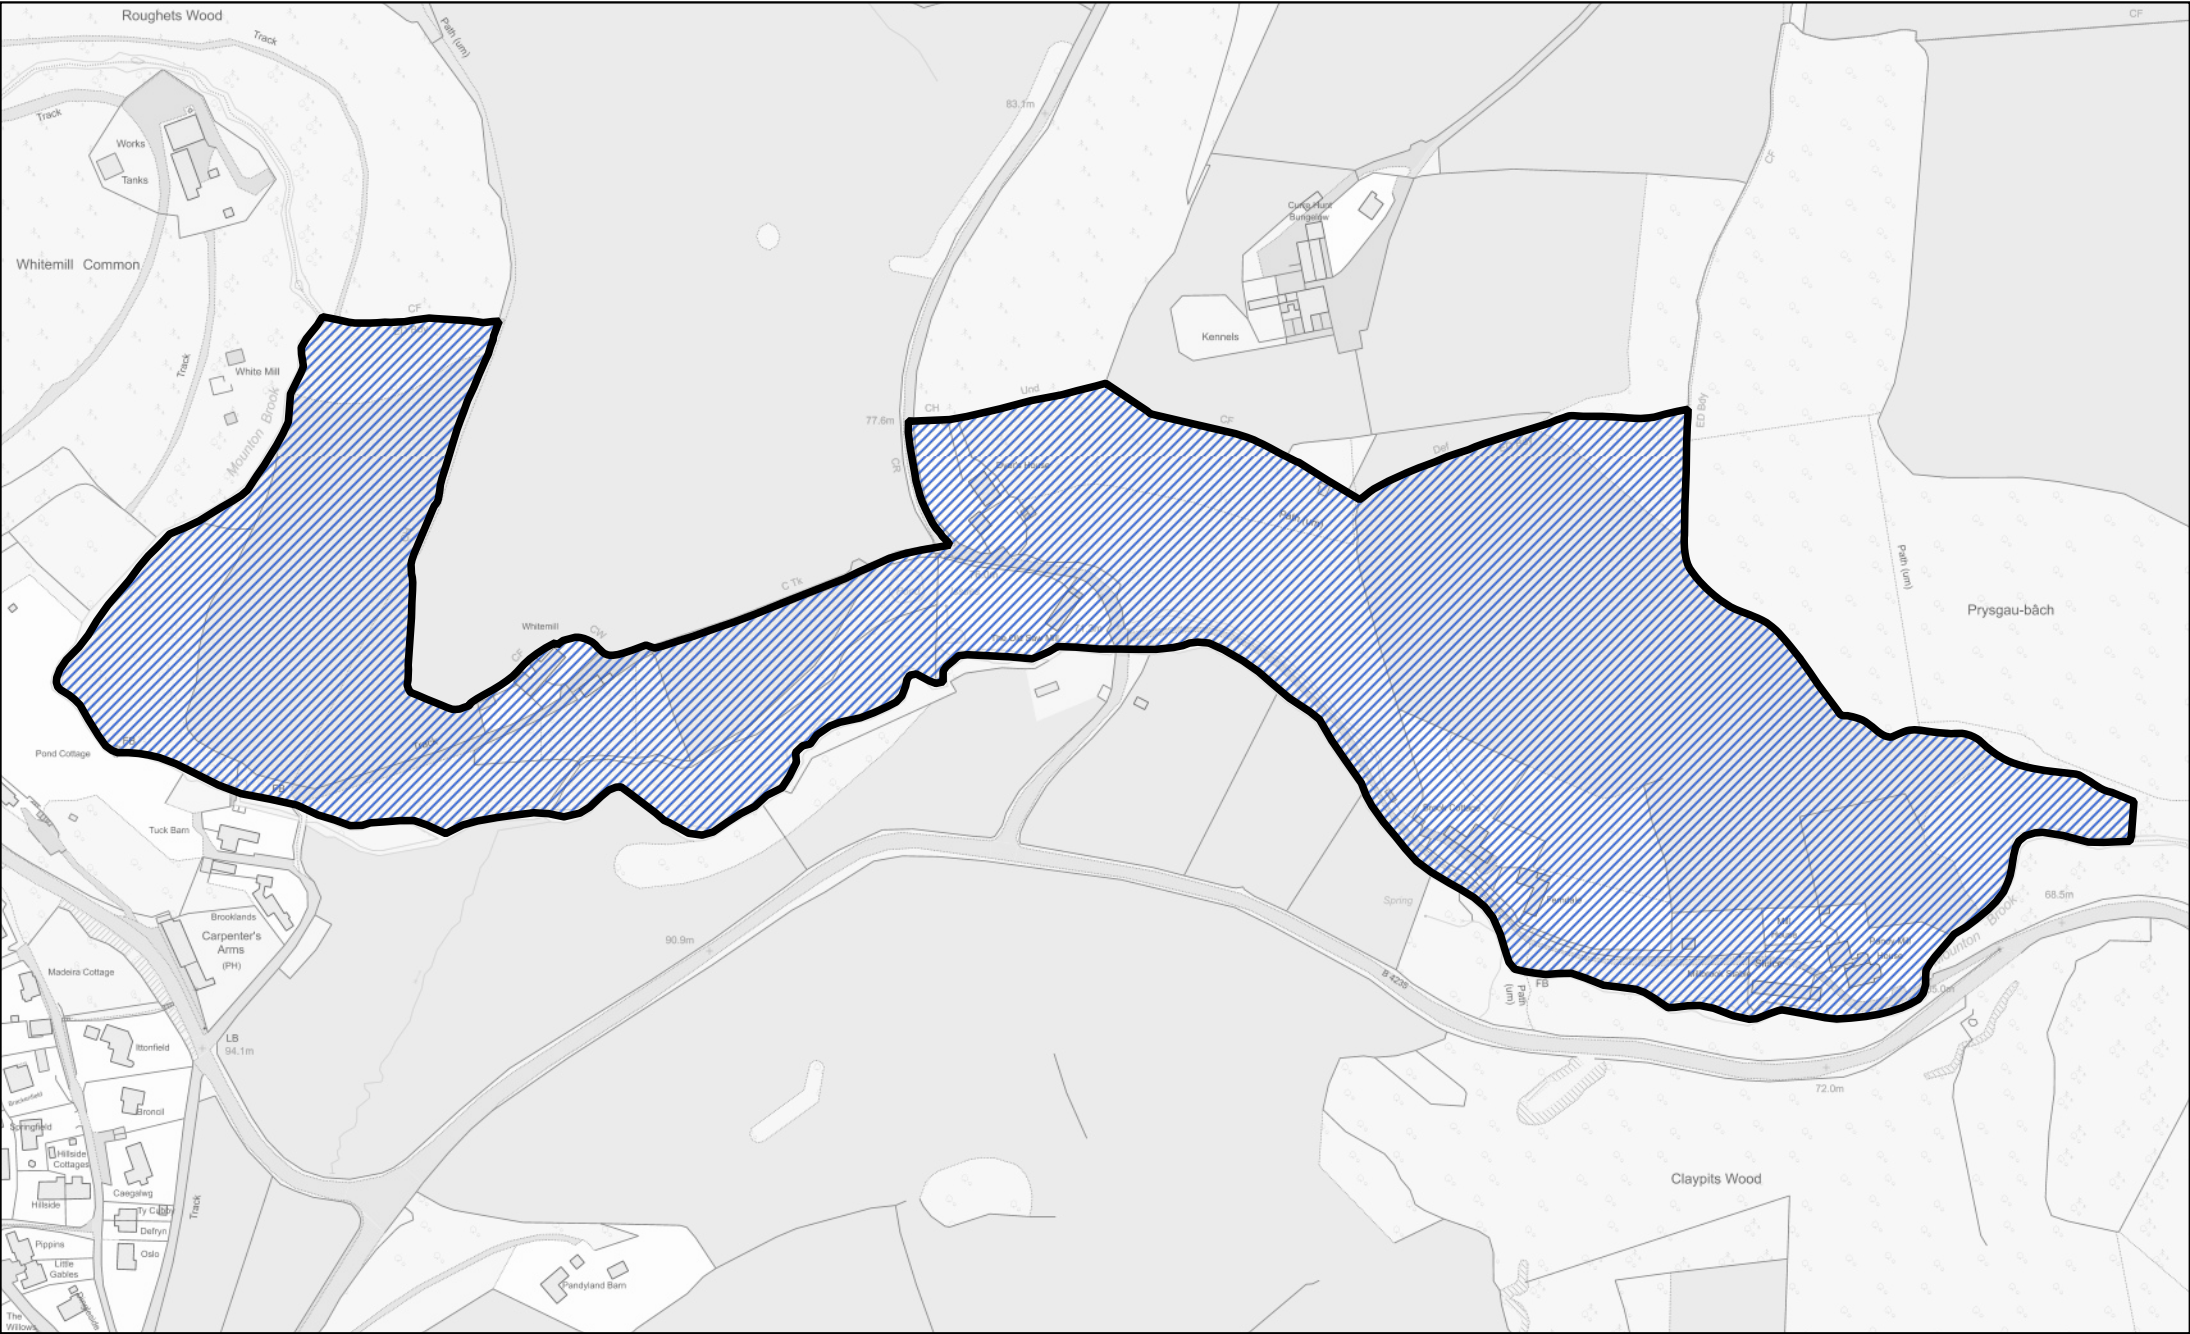

0 300 600 m

 The part of the community of St Arvans transferred to the community of Devauden

1:10,000

Llywodraeth Cymru
Welsh Government

Map 72 of the Monmouthshire (Communities) Order 2021

 The part of the community of Shirenewton transferred to the community of Devauden