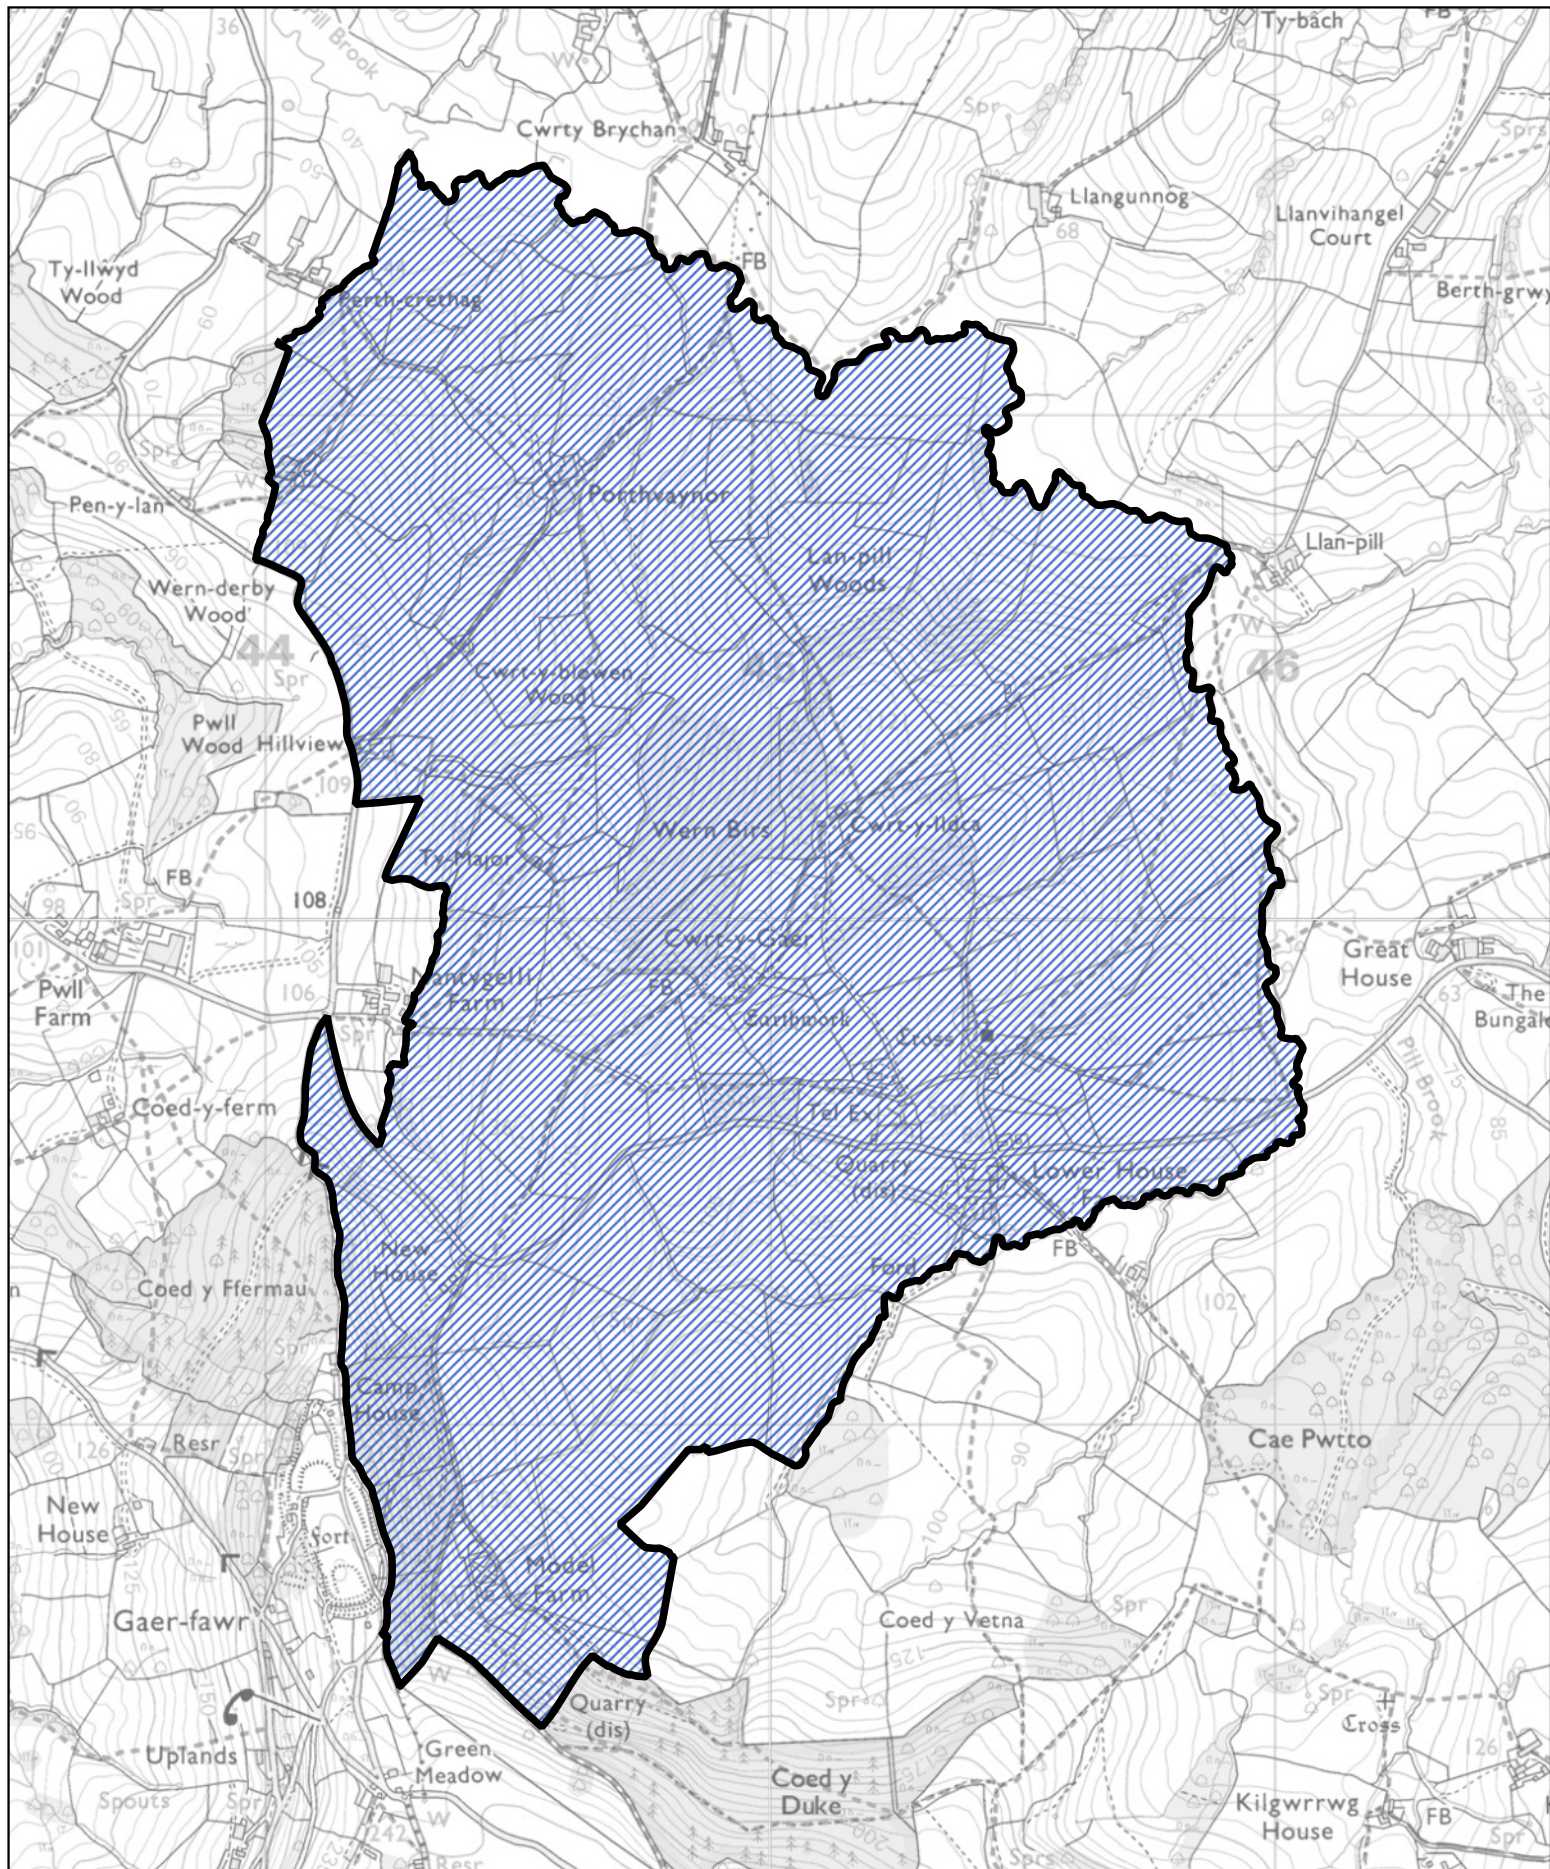

0 300 600 m

 The part of the community of St Arvans transferred to the community of Devauden

1:10,000

Llywodraeth Cymru
Welsh Government

Map 72 of the Monmouthshire (Communities) Order 2021

 The part of the community of Shirenewton transferred to the community of Devauden

0 50 100 m

 The part of the community of Devauden transferred to the community of St Arvans

1:1,500

Llywodraeth Cymru
Welsh Government

 Area transferred from the Llanvihangel Wolvesnewton ward to the Devauden ward of the community of Devauden

 Area of the Llanvihangel Tor-Y-Mynydd ward of the community of Devauden

0 500 1,000 m

1:22,000

 The part of the community of Llanover transferred to the community of Goetre Fawr

 The part of the community of Llanover transferred to the community of Goetre Fawr