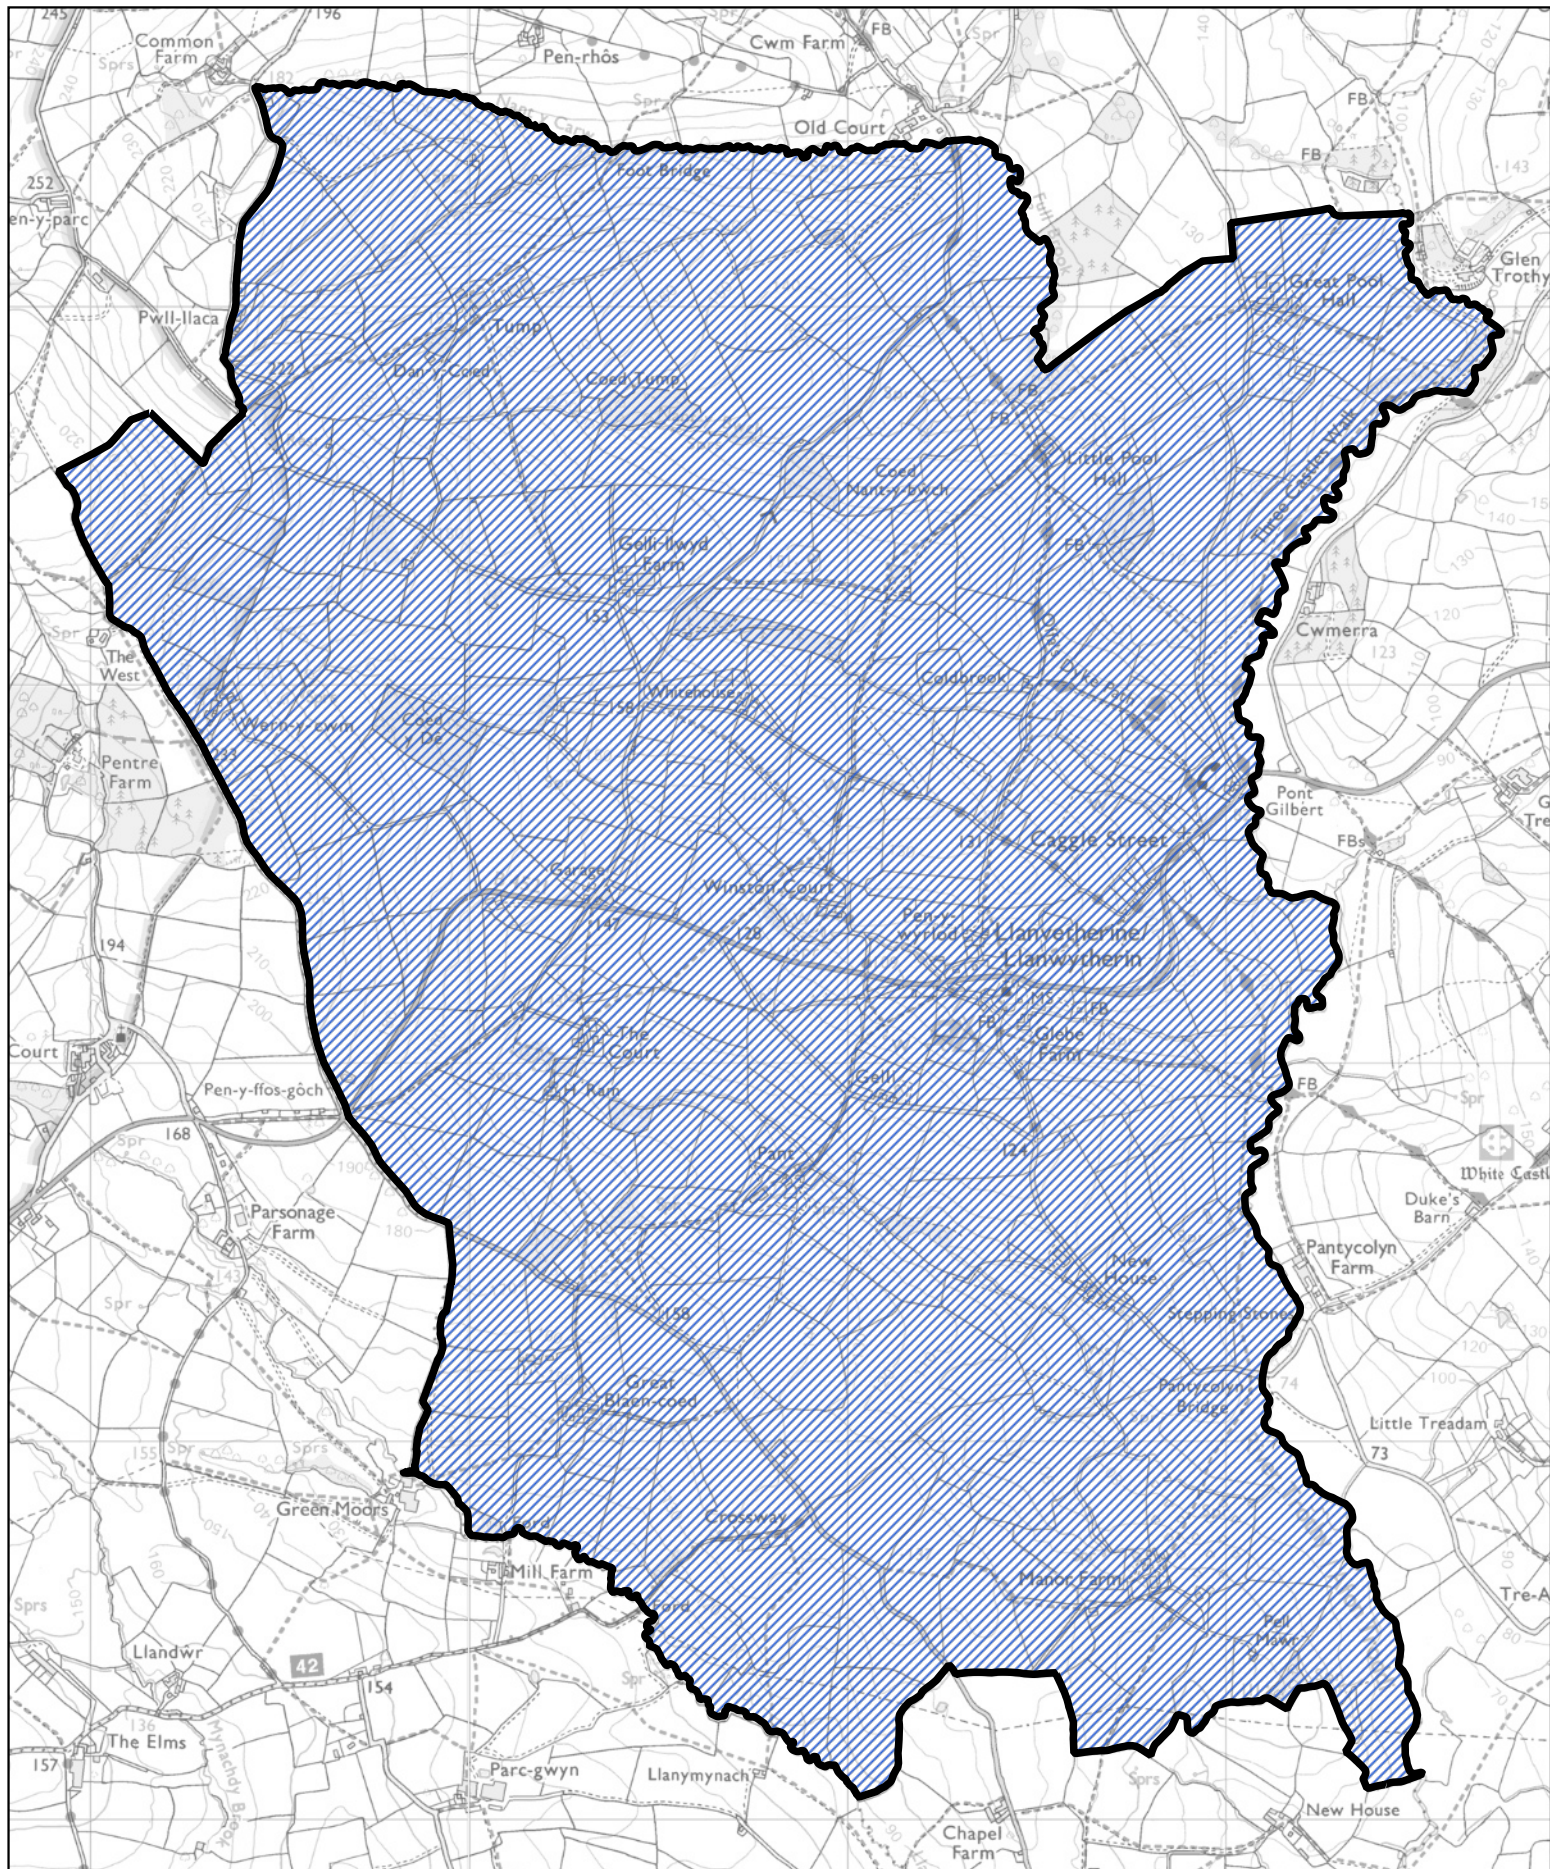

Map 59 of the Monmouthshire (Communities) Order 2021

 Area transferred from the St Marys ward to the Mount Pleasant ward of the community of Chepstow

 Area transferred from the Thornwell ward to the Maple Avenue ward of the community of Chepstow

0 300 600 m

1:15,250

Llywodraeth Cymru
Welsh Government

1 Area transferred from the Goetre ward to the Mamhilad ward of the community of Goetre Fawr

2 The part of the original Mamhilad Ward

0 400 800 m

1:22,000

Llywodraeth Cymru
Welsh Government

 Area of the Goytre ward of the community of Goetre Fawr

0 600 1,200 m

1:25,000

Llywodraeth Cymru
Welsh Government

 The part of the community of Grosmont transferred to the community of Skenfrith

0 700 1,400 m

1:20,000
Llywodraeth Cymru
Welsh Government

Map 84 of the Monmouthshire (Communities) Order 2021

 Area transferred from the Llangula ward to the Grosmont ward of the community of Grosmont

0 500 1,000 m