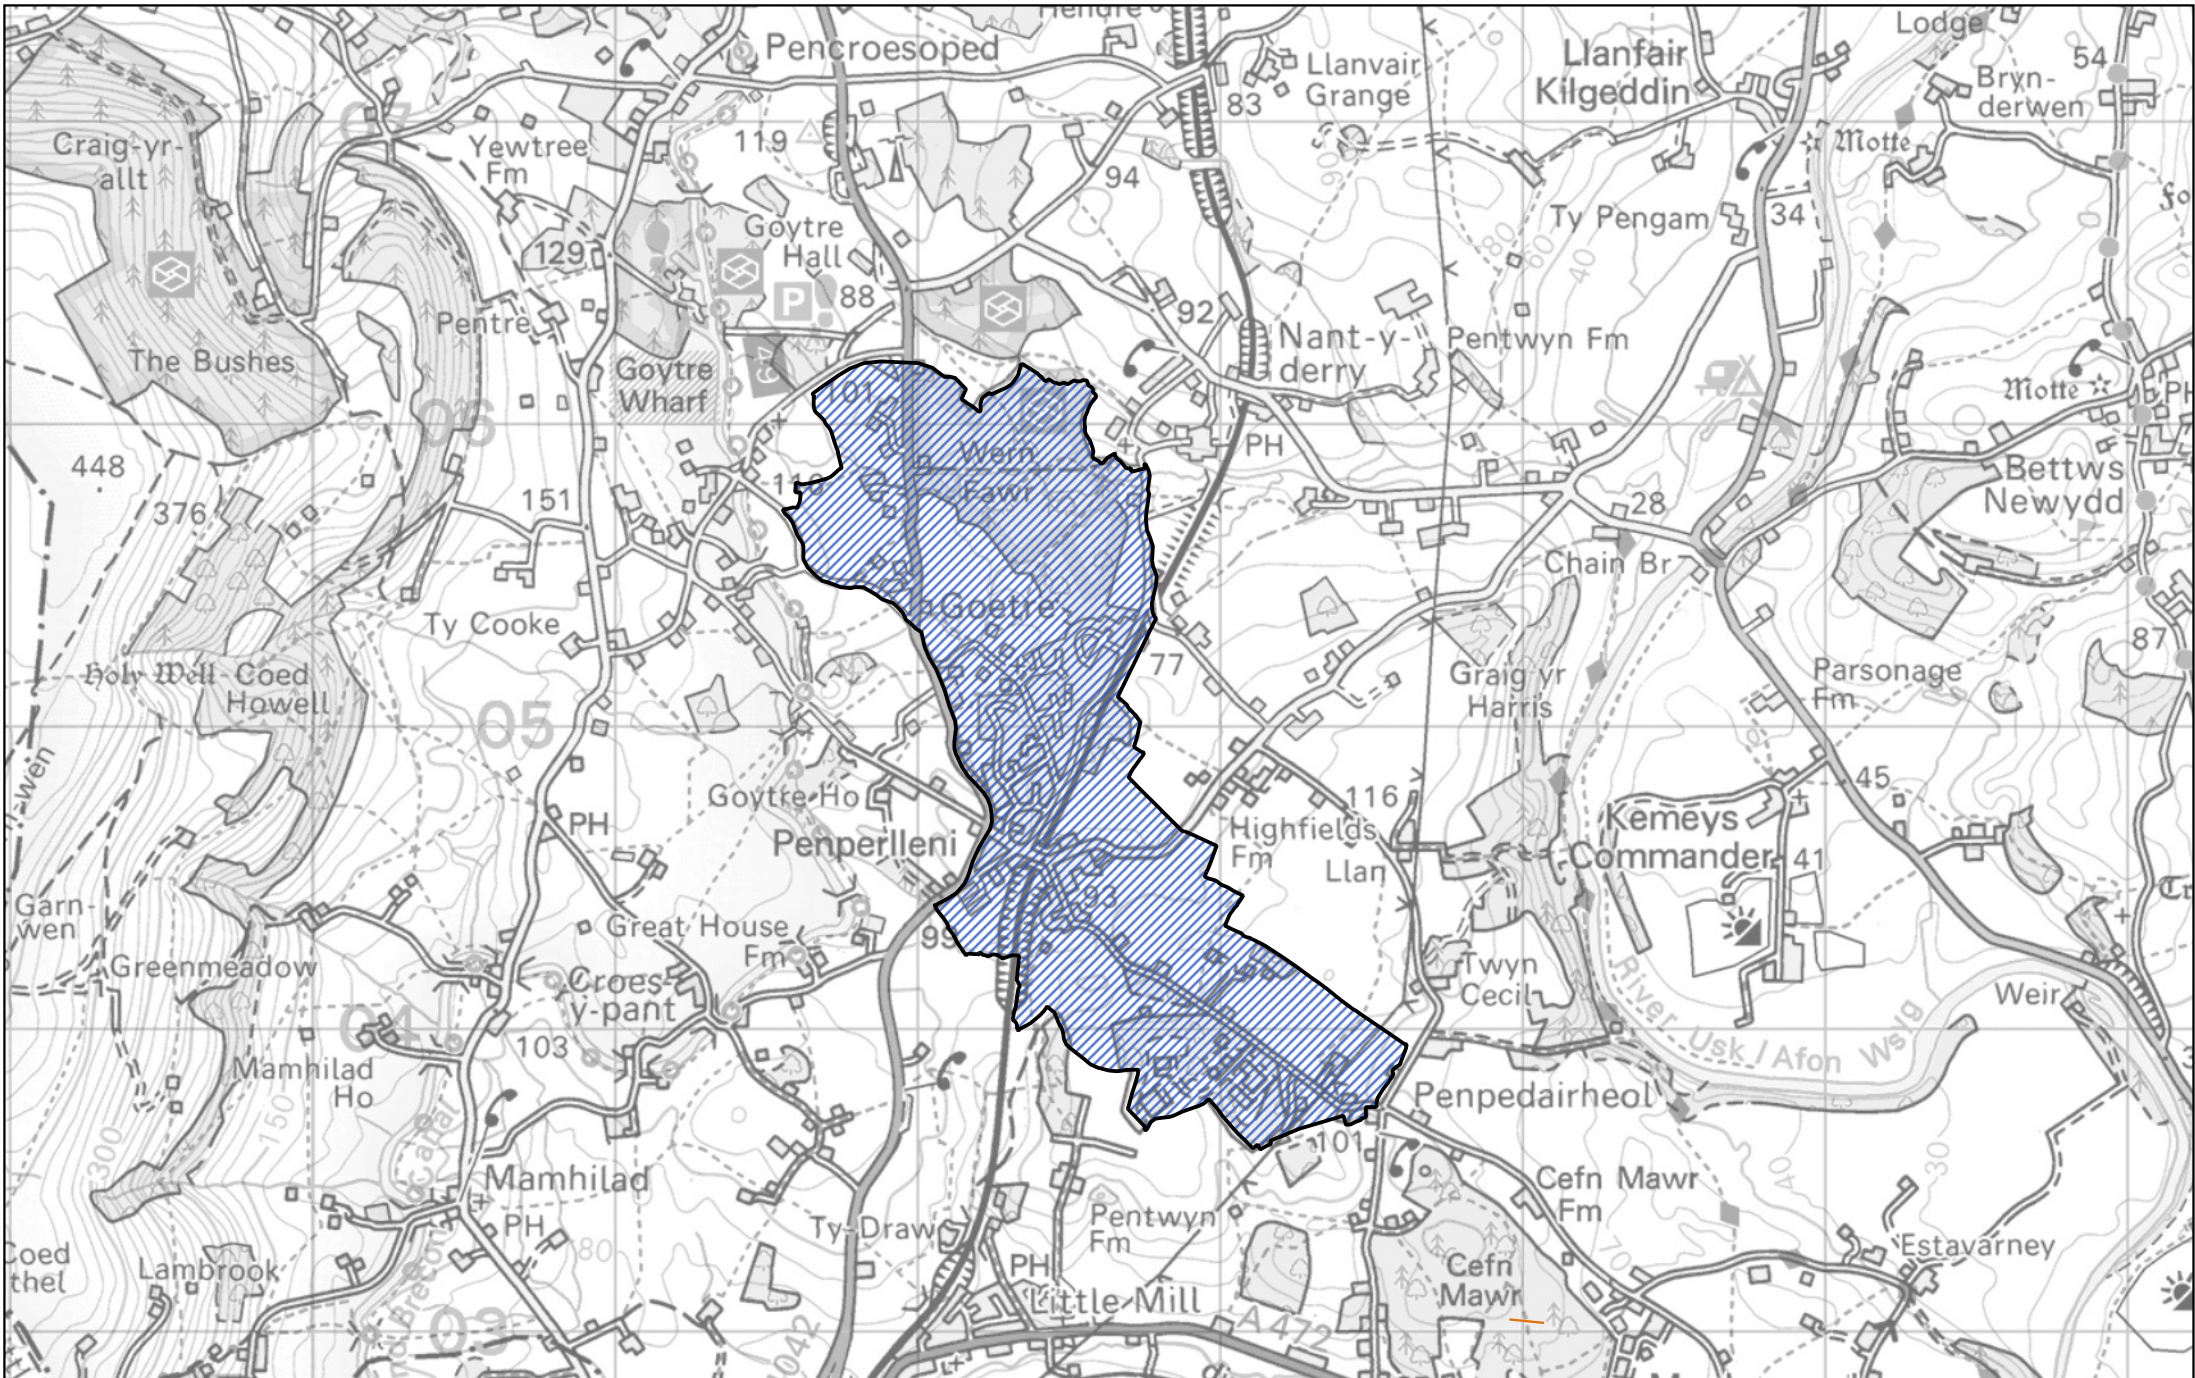

0 300 600 m

1:15,250

Llywodraeth Cymru
Welsh Government

1 Area transferred from the Goetre ward to the Mamhilad ward of the community of Goetre Fawr

2 The part of the original Mamhilad Ward

0 400 800 m

1:22,000

Llywodraeth Cymru
Welsh Government

 Area of the Goytre ward of the community of Goetre Fawr

0 600 1,200 m

1:25,000

Llywodraeth Cymru
Welsh Government

 The part of the community of Grosmont transferred to the community of Skenfrith

0 700 1,400 m

1:20,000
Llywodraeth Cymru
Welsh Government

Map 84 of the Monmouthshire (Communities) Order 2021

 Area transferred from the Llangula ward to the Grosmont ward of the community of Grosmont

0 500 1,000 m