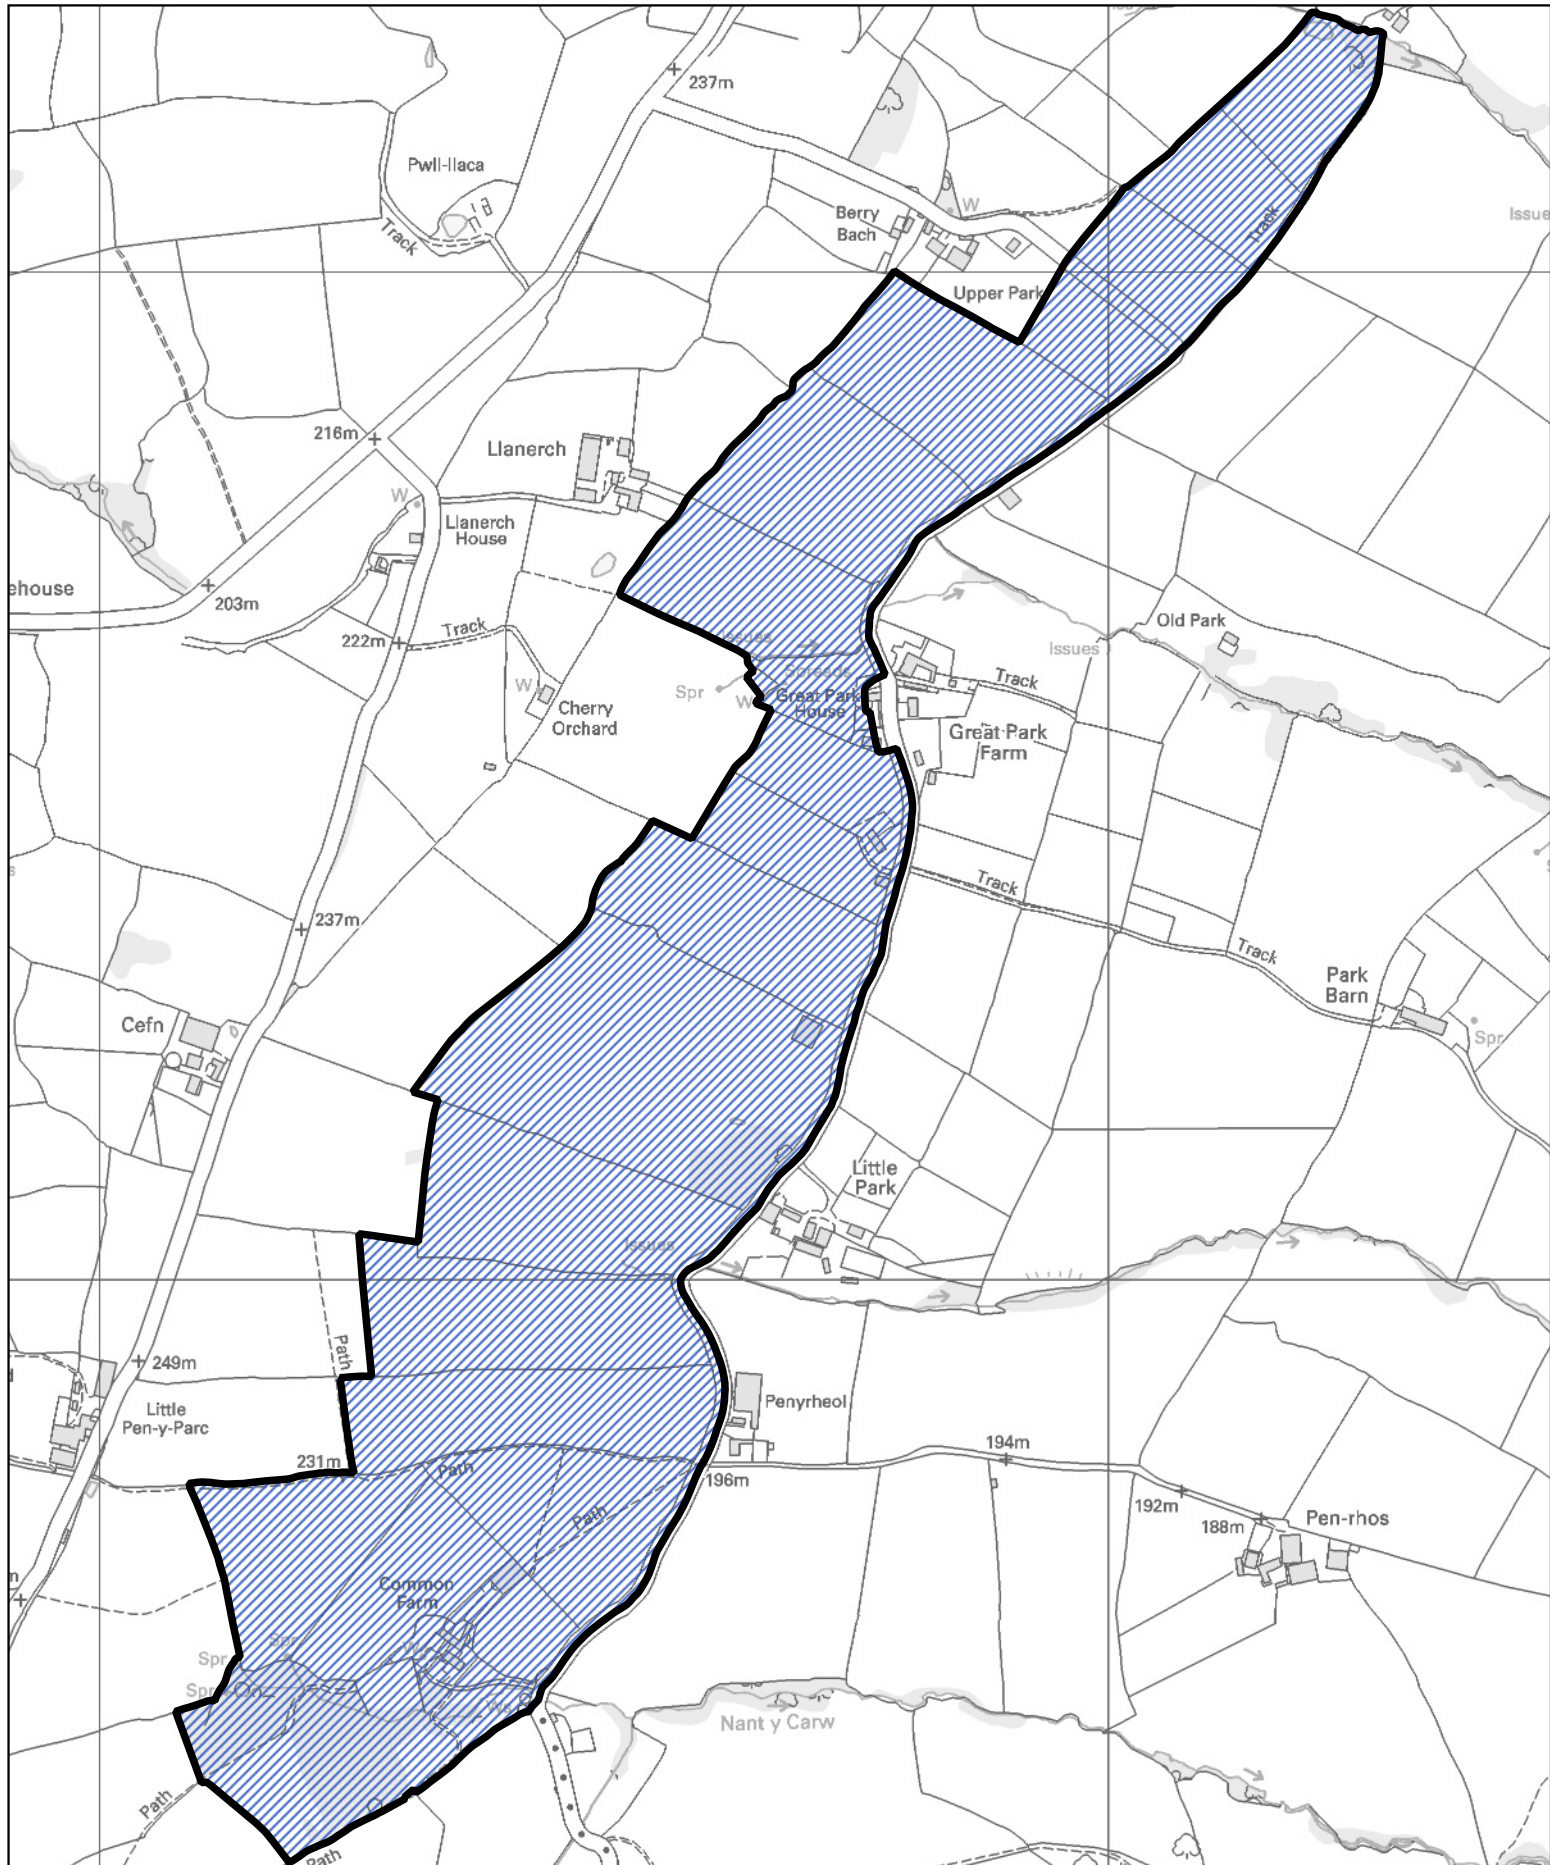

1:5,250

 Area of the Maple Avenue ward of the community of Chepstow

 Area of the Mount Pleasant ward of the community of Chepstow

0 200 400 m

 1:6,000 

 Area of the Chepstow Castle ward of the community of Chepstow

0 100 200 m

1:6,500

Llywodraeth Cymru
Welsh Government

 The part of the community of Crucorney transferred to the community of Grosmont

 The part of the community of Crucorney transferred to the community of Skenfrith