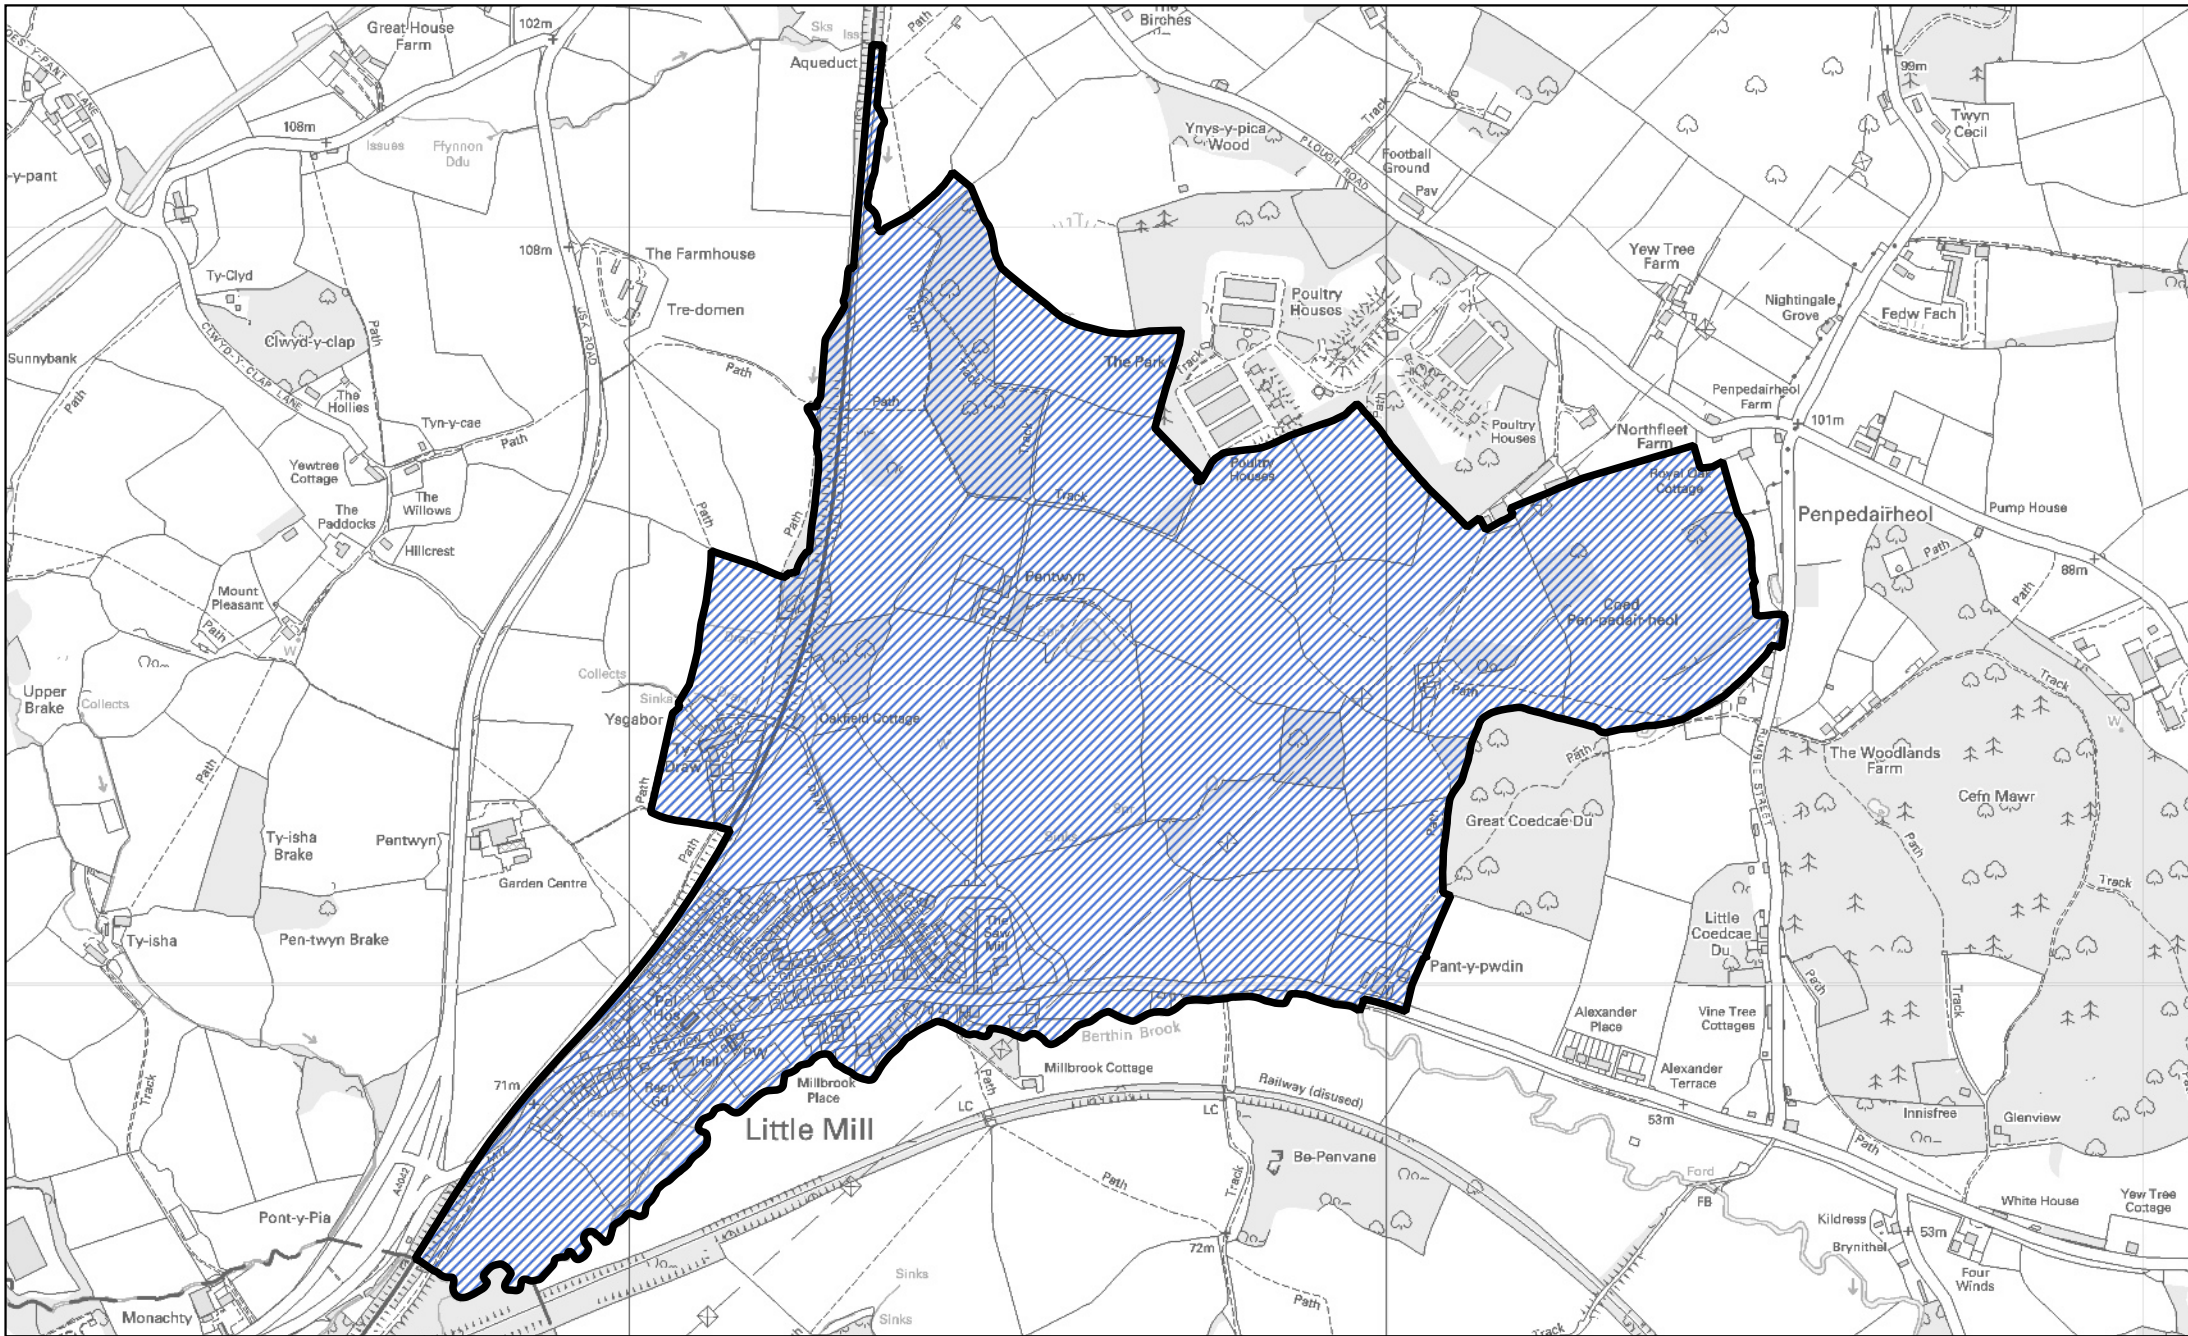

0 30 60 m

 The part of the community of Goetre Fawr transferred to the community of Llanbadoc

1:1,000

Llywodraeth Cymru
Welsh Government

Map 79 of the Monmouthshire (Communities) Order 2021

 The part of the community of Goetre Fawr transferred to the community of Llanbadoc