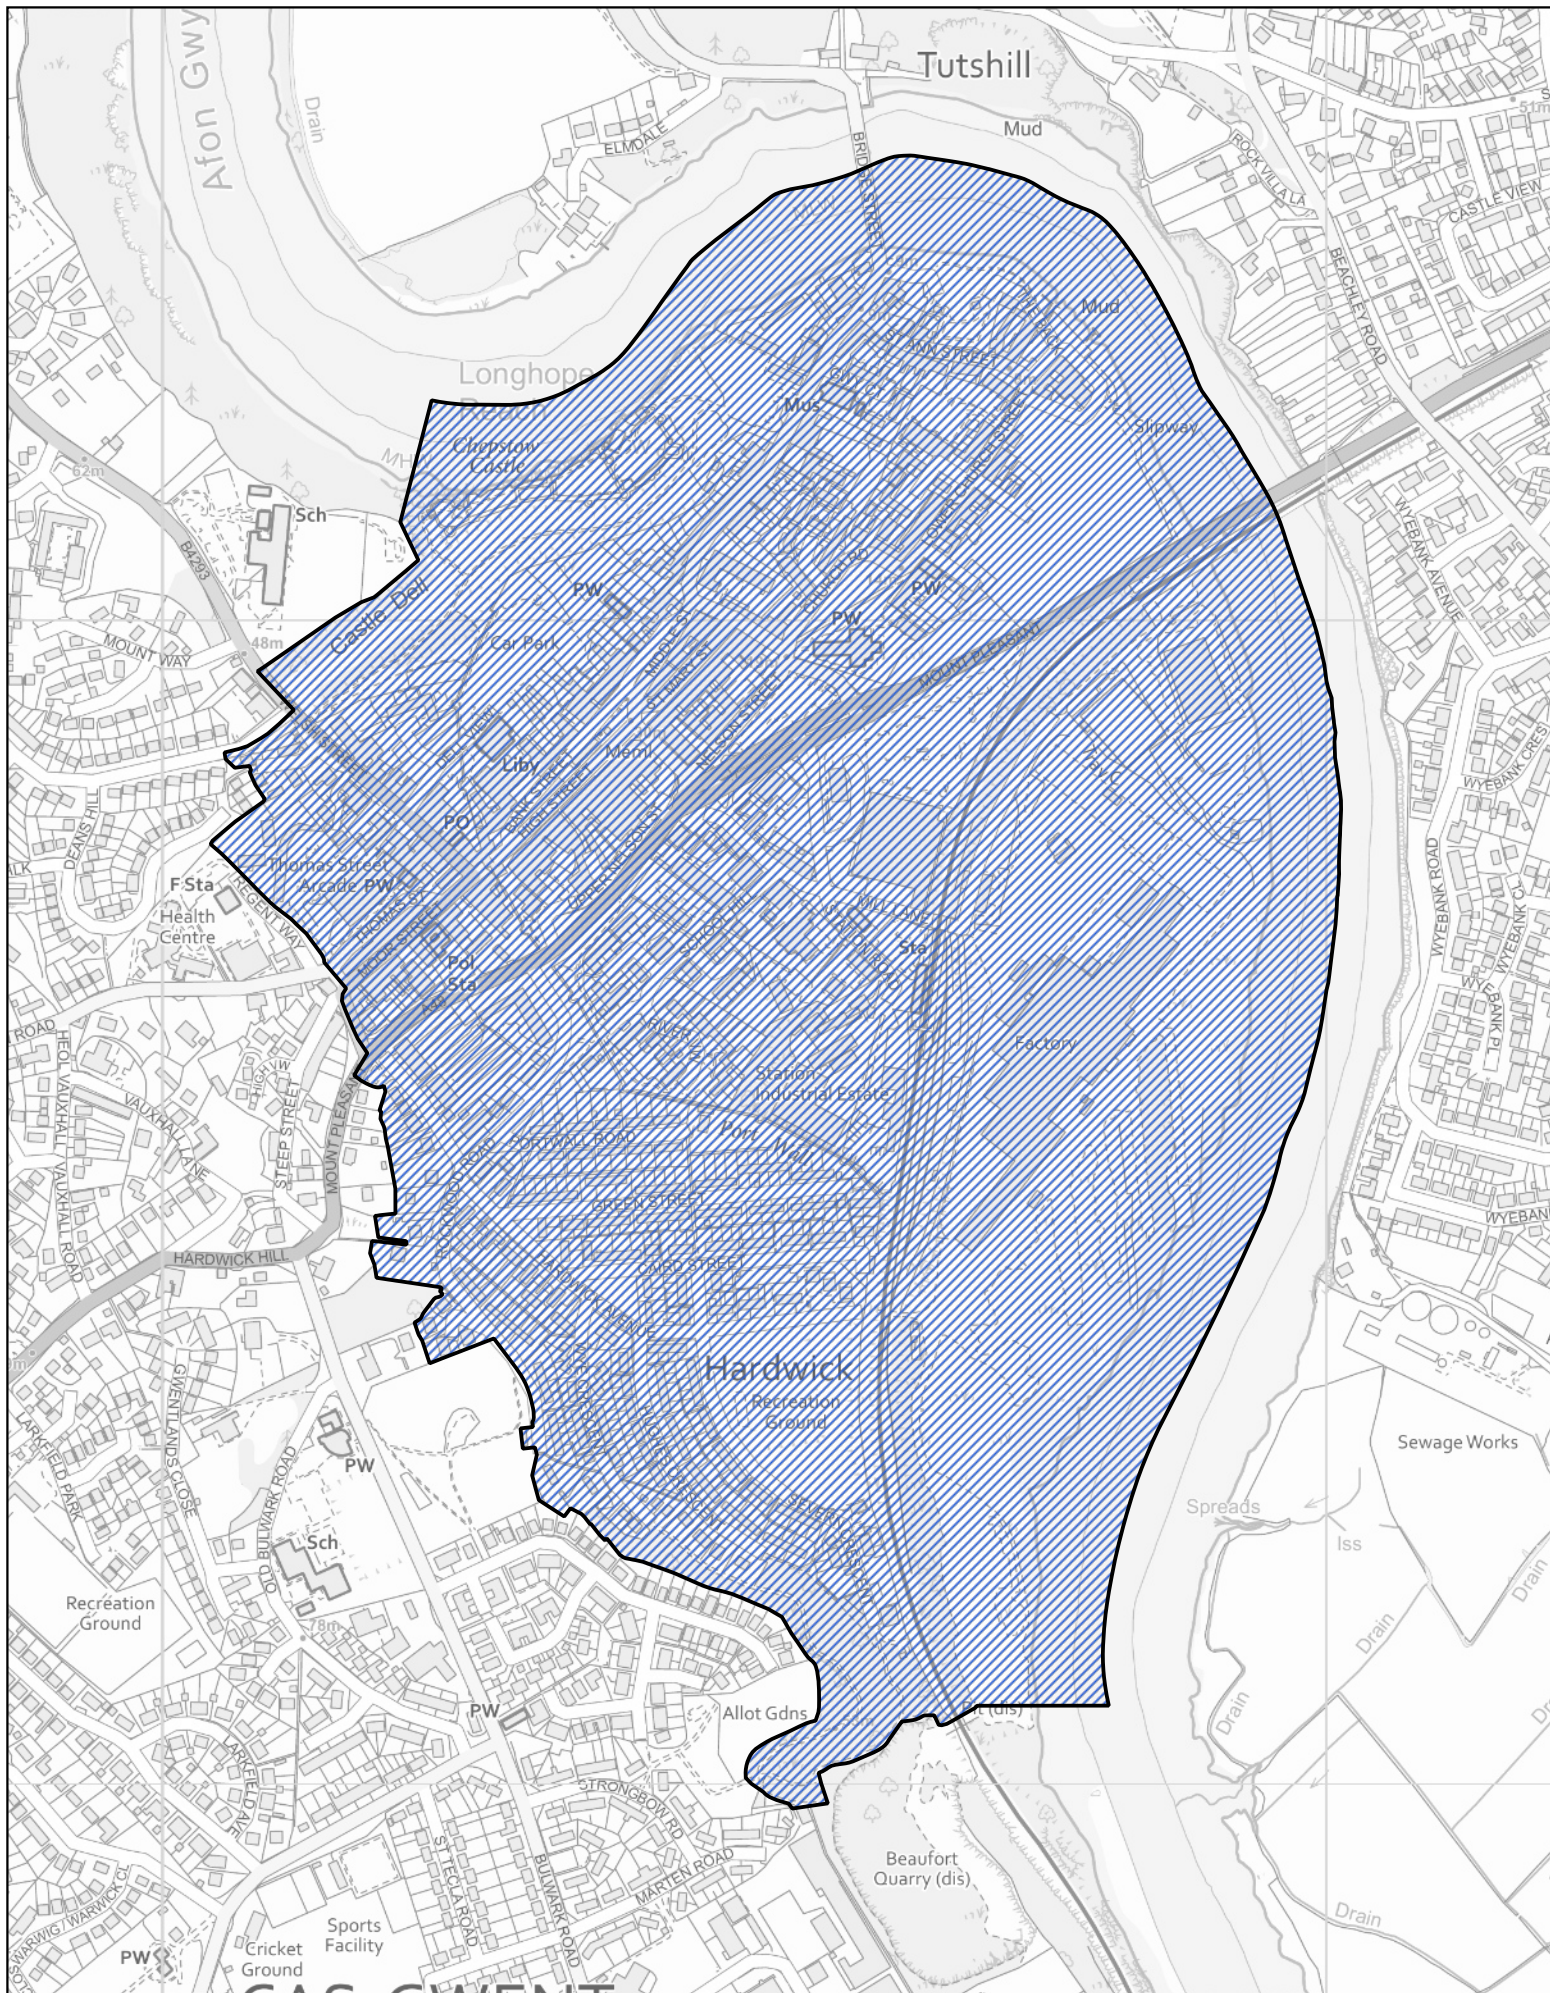

1:5,250

 Area of the Maple Avenue ward of the community of Chepstow

 Area of the Mount Pleasant ward of the community of Chepstow

0 200 400 m

 1:6,000 

 Area of the Chepstow Castle ward of the community of Chepstow

0 100 200 m

1:6,500

Llywodraeth Cymru
Welsh Government

 The part of the community of Crucorney transferred to the community of Grosmont

 The part of the community of Crucorney transferred to the community of Skenfrith