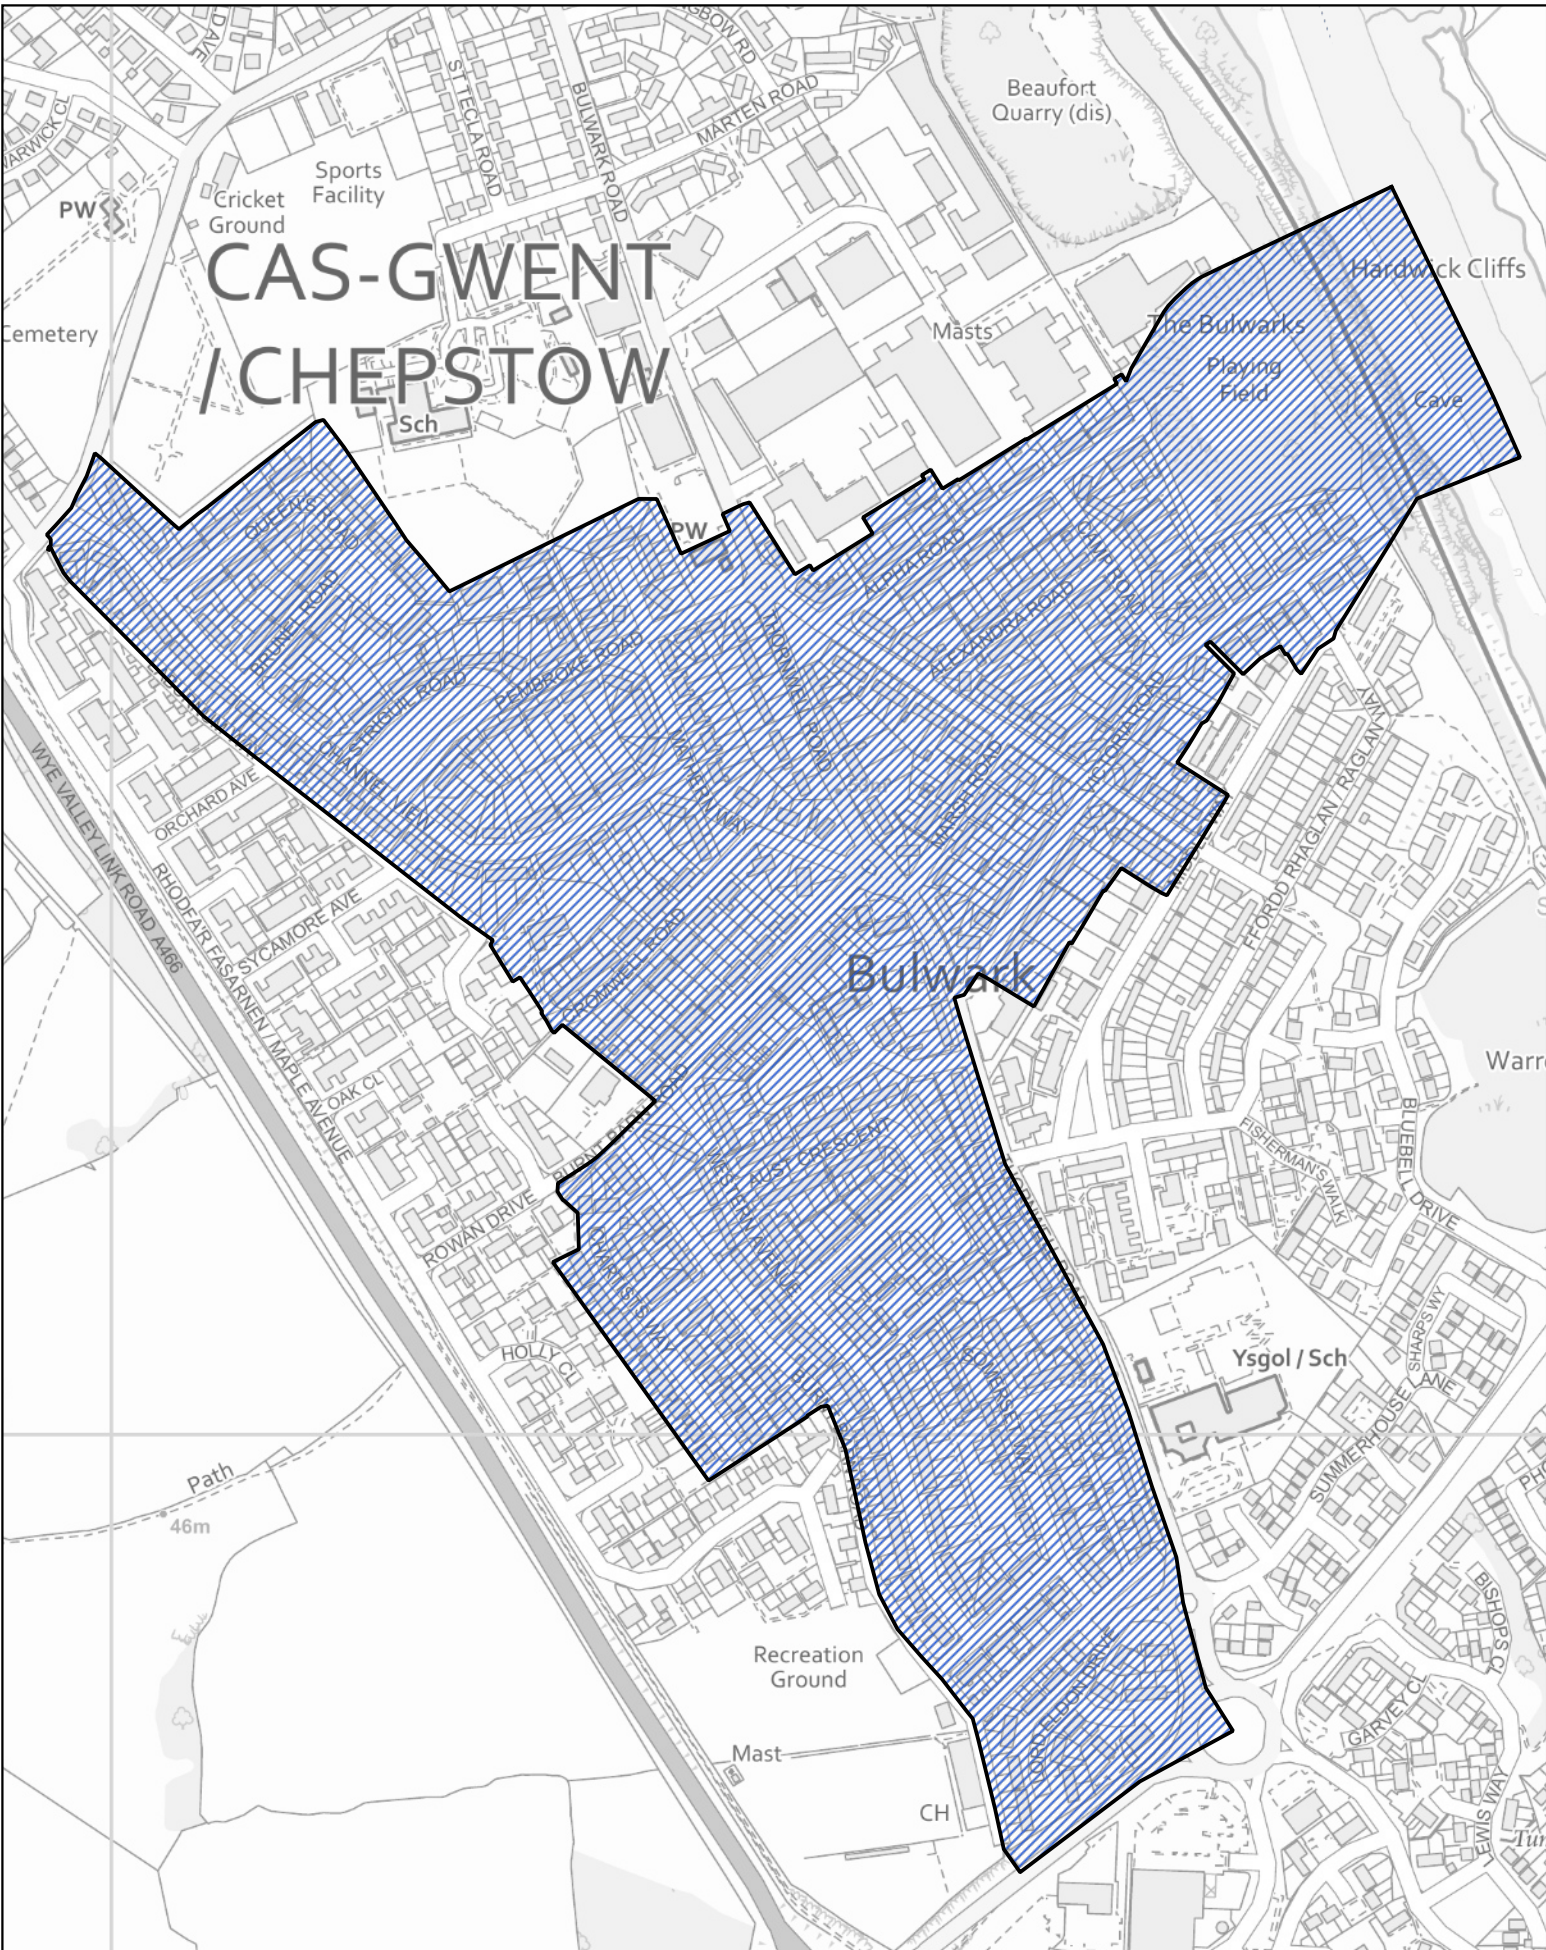

1:2,500

Llywodraeth Cymru
Welsh Government

 Area transferred from the Thornwell ward to the Bulwark ward of the community of Chepstow

1:3,000

Llywodraeth Cymru
Welsh Government

 Area of the Bulwark ward of the community of Chepstow

1:5,250

 Area of the Maple Avenue ward of the community of Chepstow

 Area of the Mount Pleasant ward of the community of Chepstow

0 200 400 m

 1:6,000 

 Area of the Chepstow Castle ward of the community of Chepstow