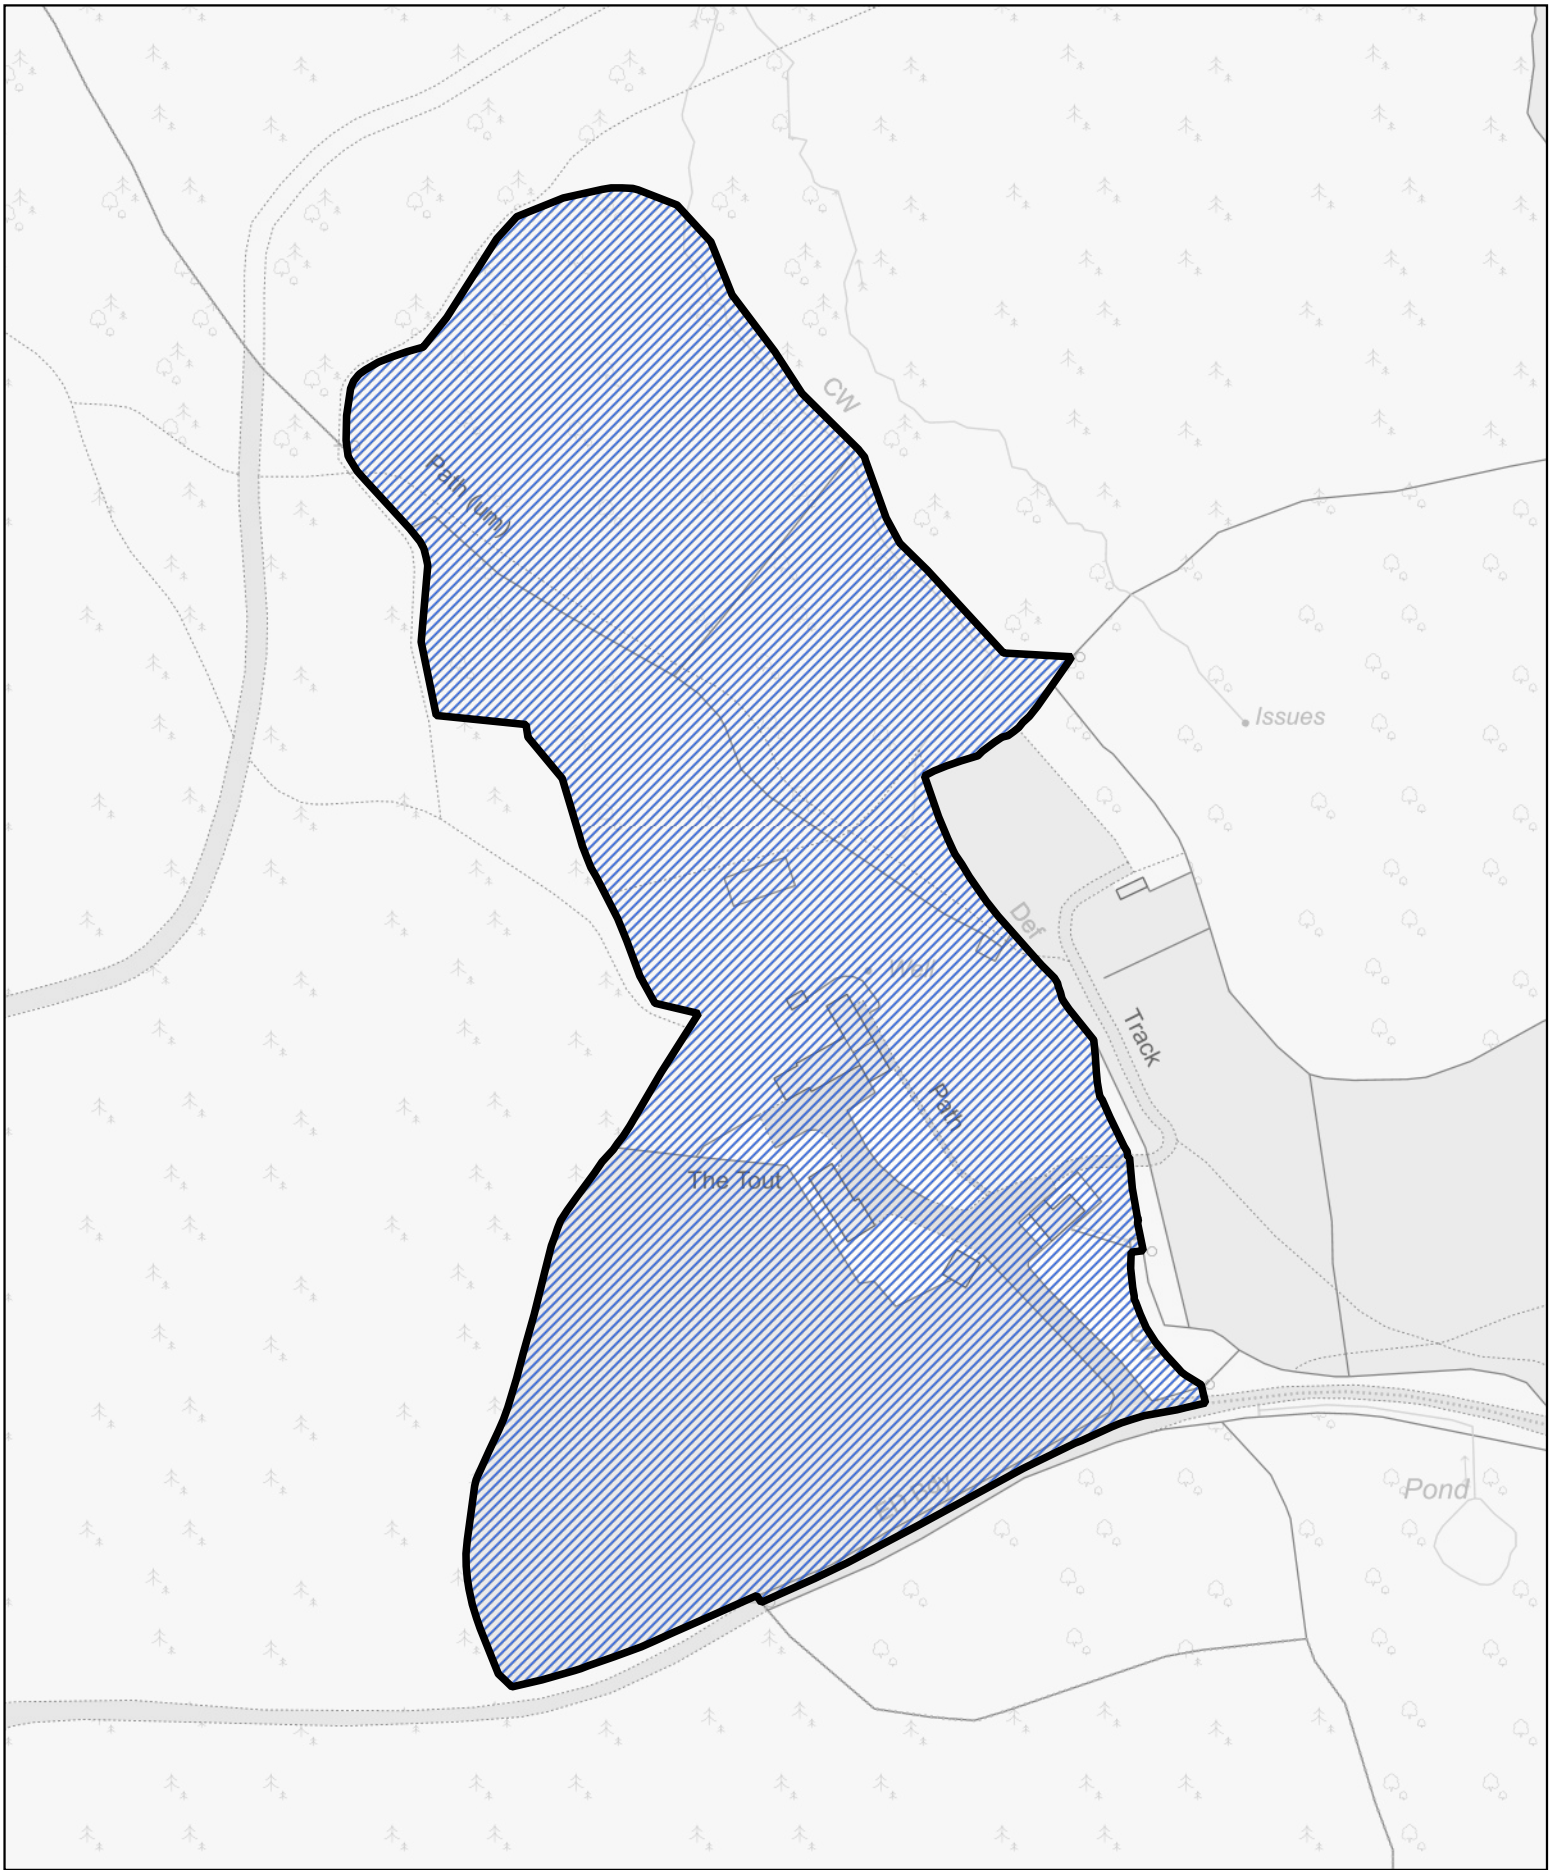

0 300 600 m

 The part of the community of St Arvans transferred to the community of Devauden

1:10,000

Llywodraeth Cymru
Welsh Government

Map 72 of the Monmouthshire (Communities) Order 2021

 The part of the community of Shirenewton transferred to the community of Devauden