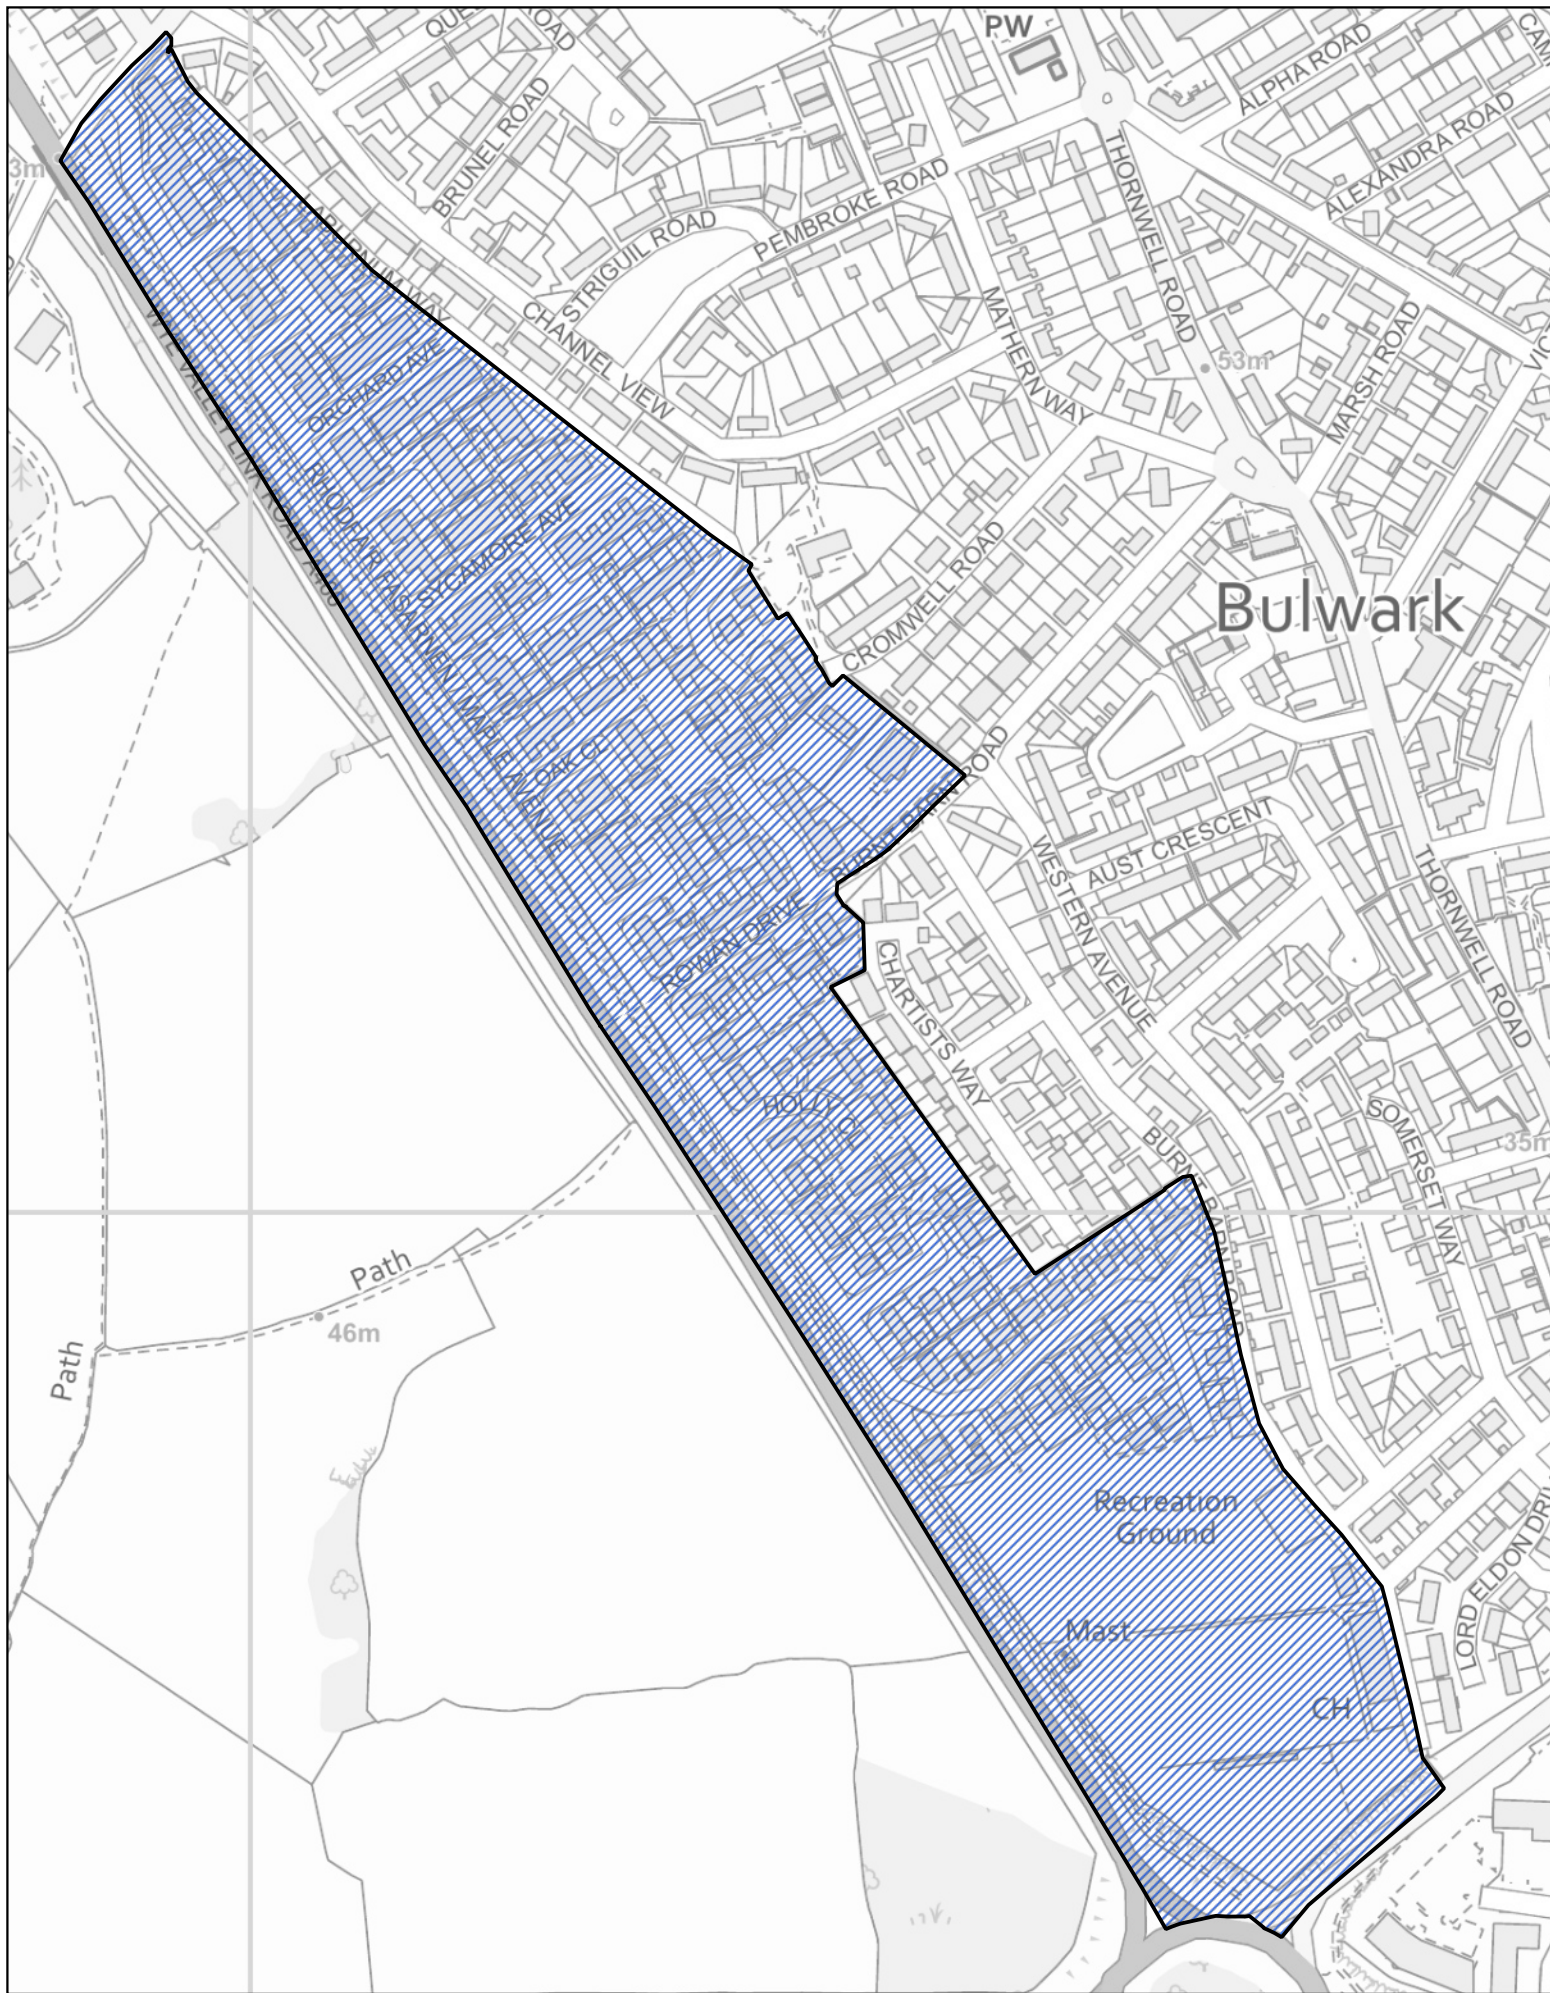

1:2,500

Llywodraeth Cymru
Welsh Government

 Area transferred from the Thornwell ward to the Bulwark ward of the community of Chepstow

1:3,000

Llywodraeth Cymru
Welsh Government

 Area of the Bulwark ward of the community of Chepstow

1:5,250

 Area of the Maple Avenue ward of the community of Chepstow

 Area of the Mount Pleasant ward of the community of Chepstow

0 200 400 m

 1:6,000 

 Area of the Chepstow Castle ward of the community of Chepstow