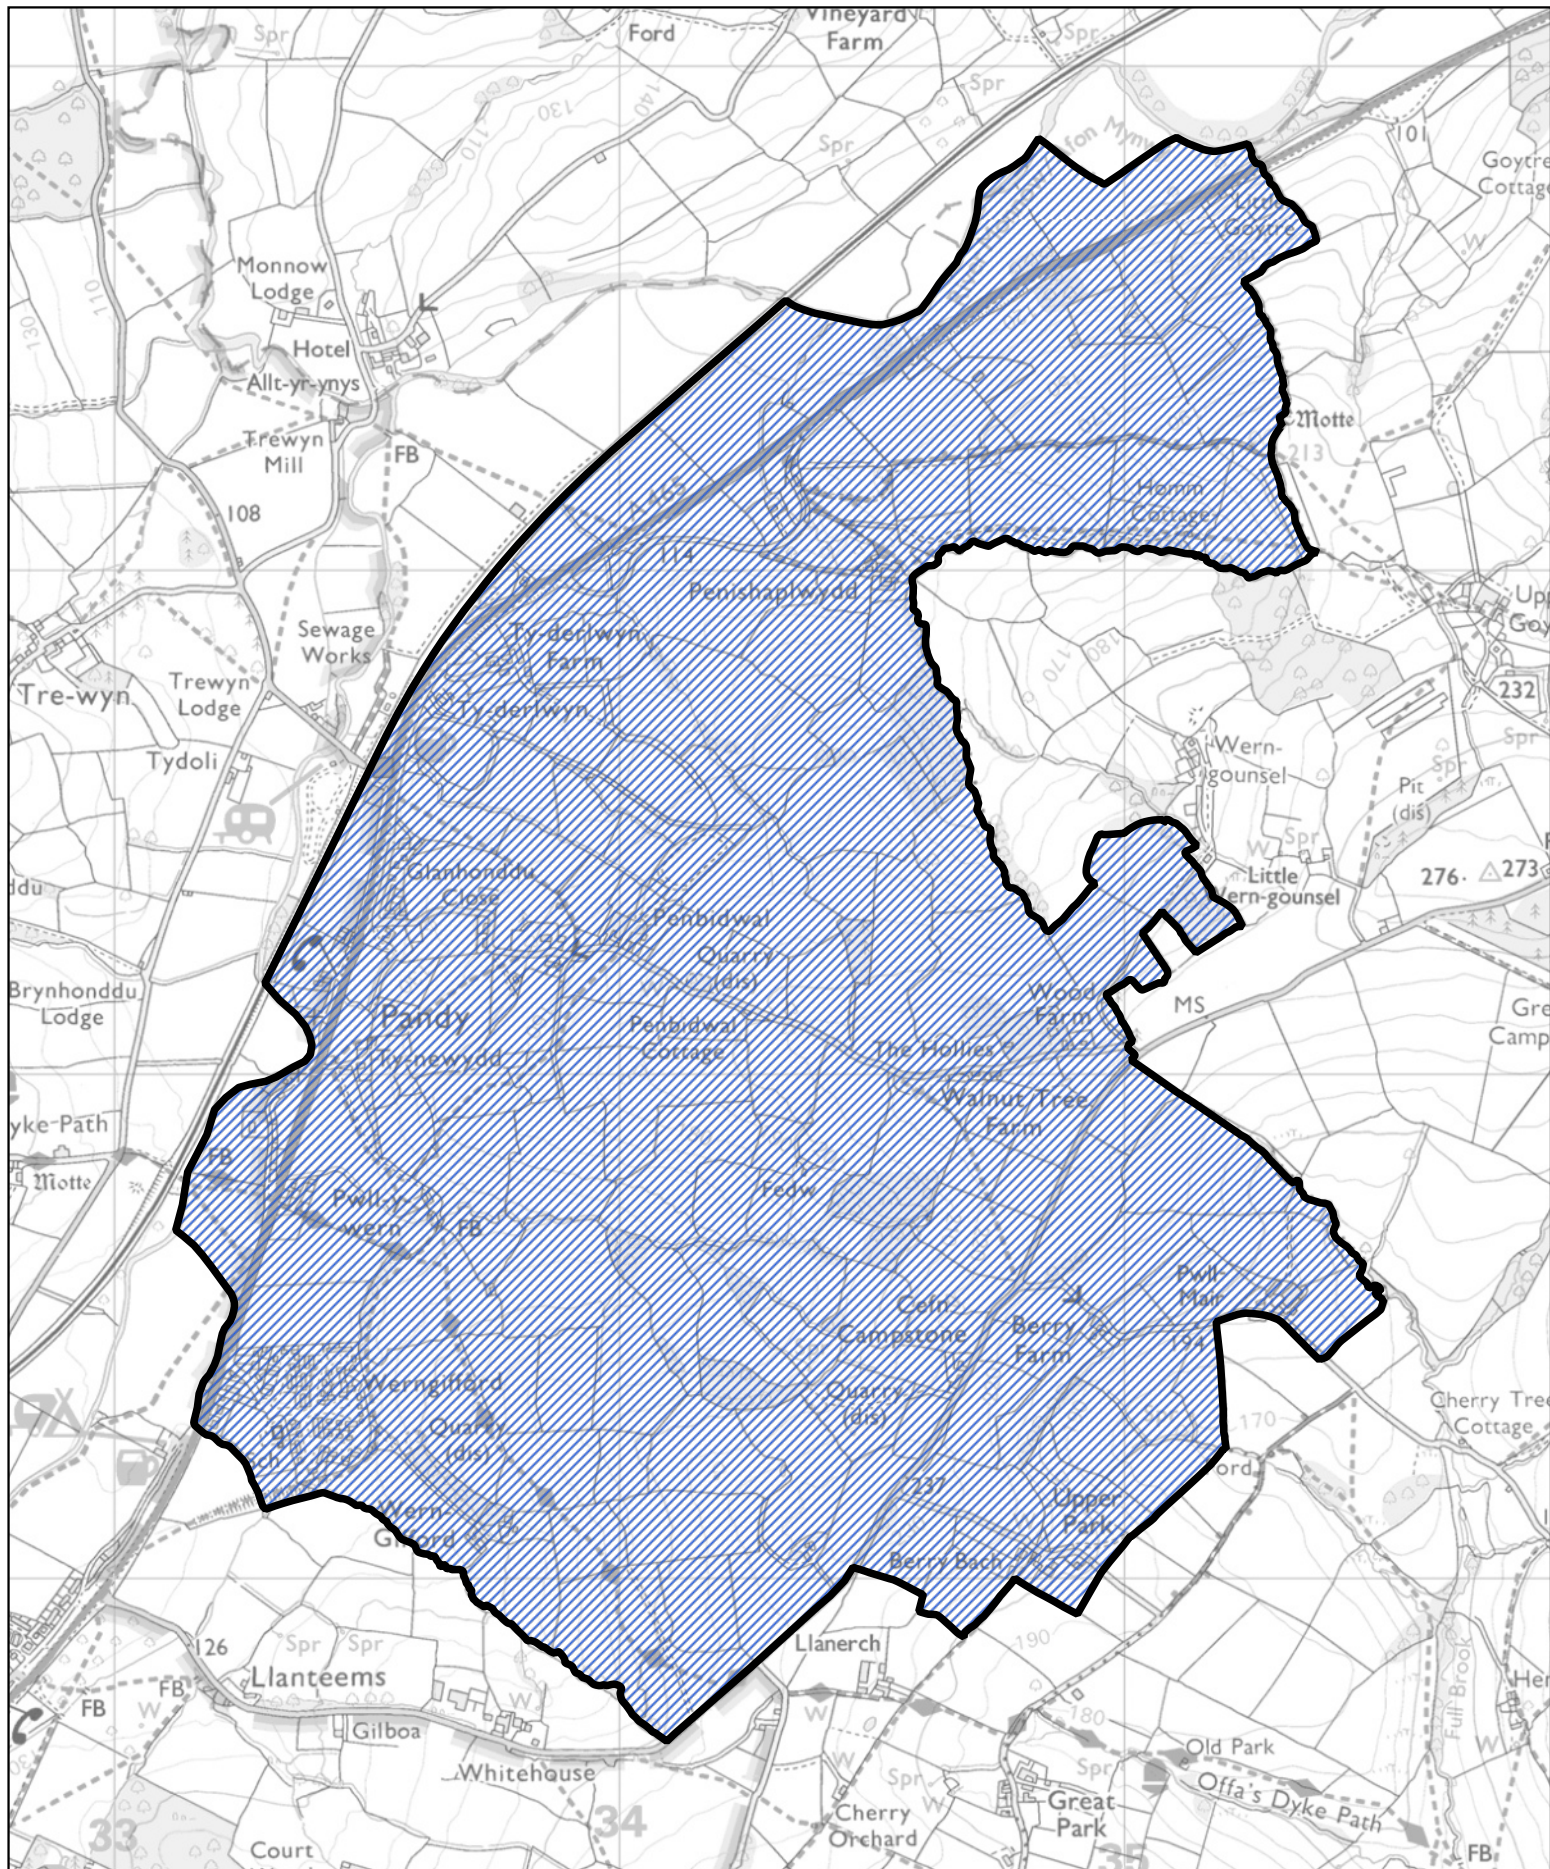

0 100 200 m

1:6,500

Llywodraeth Cymru
Welsh Government

 The part of the community of Crucorney transferred to the community of Grosmont

 The part of the community of Crucorney transferred to the community of Skenfrith

1:4,500

Llywodraeth Cymru
Welsh Government

 Area transferred from the Llanvihangel Crucorney ward to the Pandy ward of the community of Crucorney

1:15,000

Llywodraeth Cymru
Welsh Government

0 1,000 2,000 m