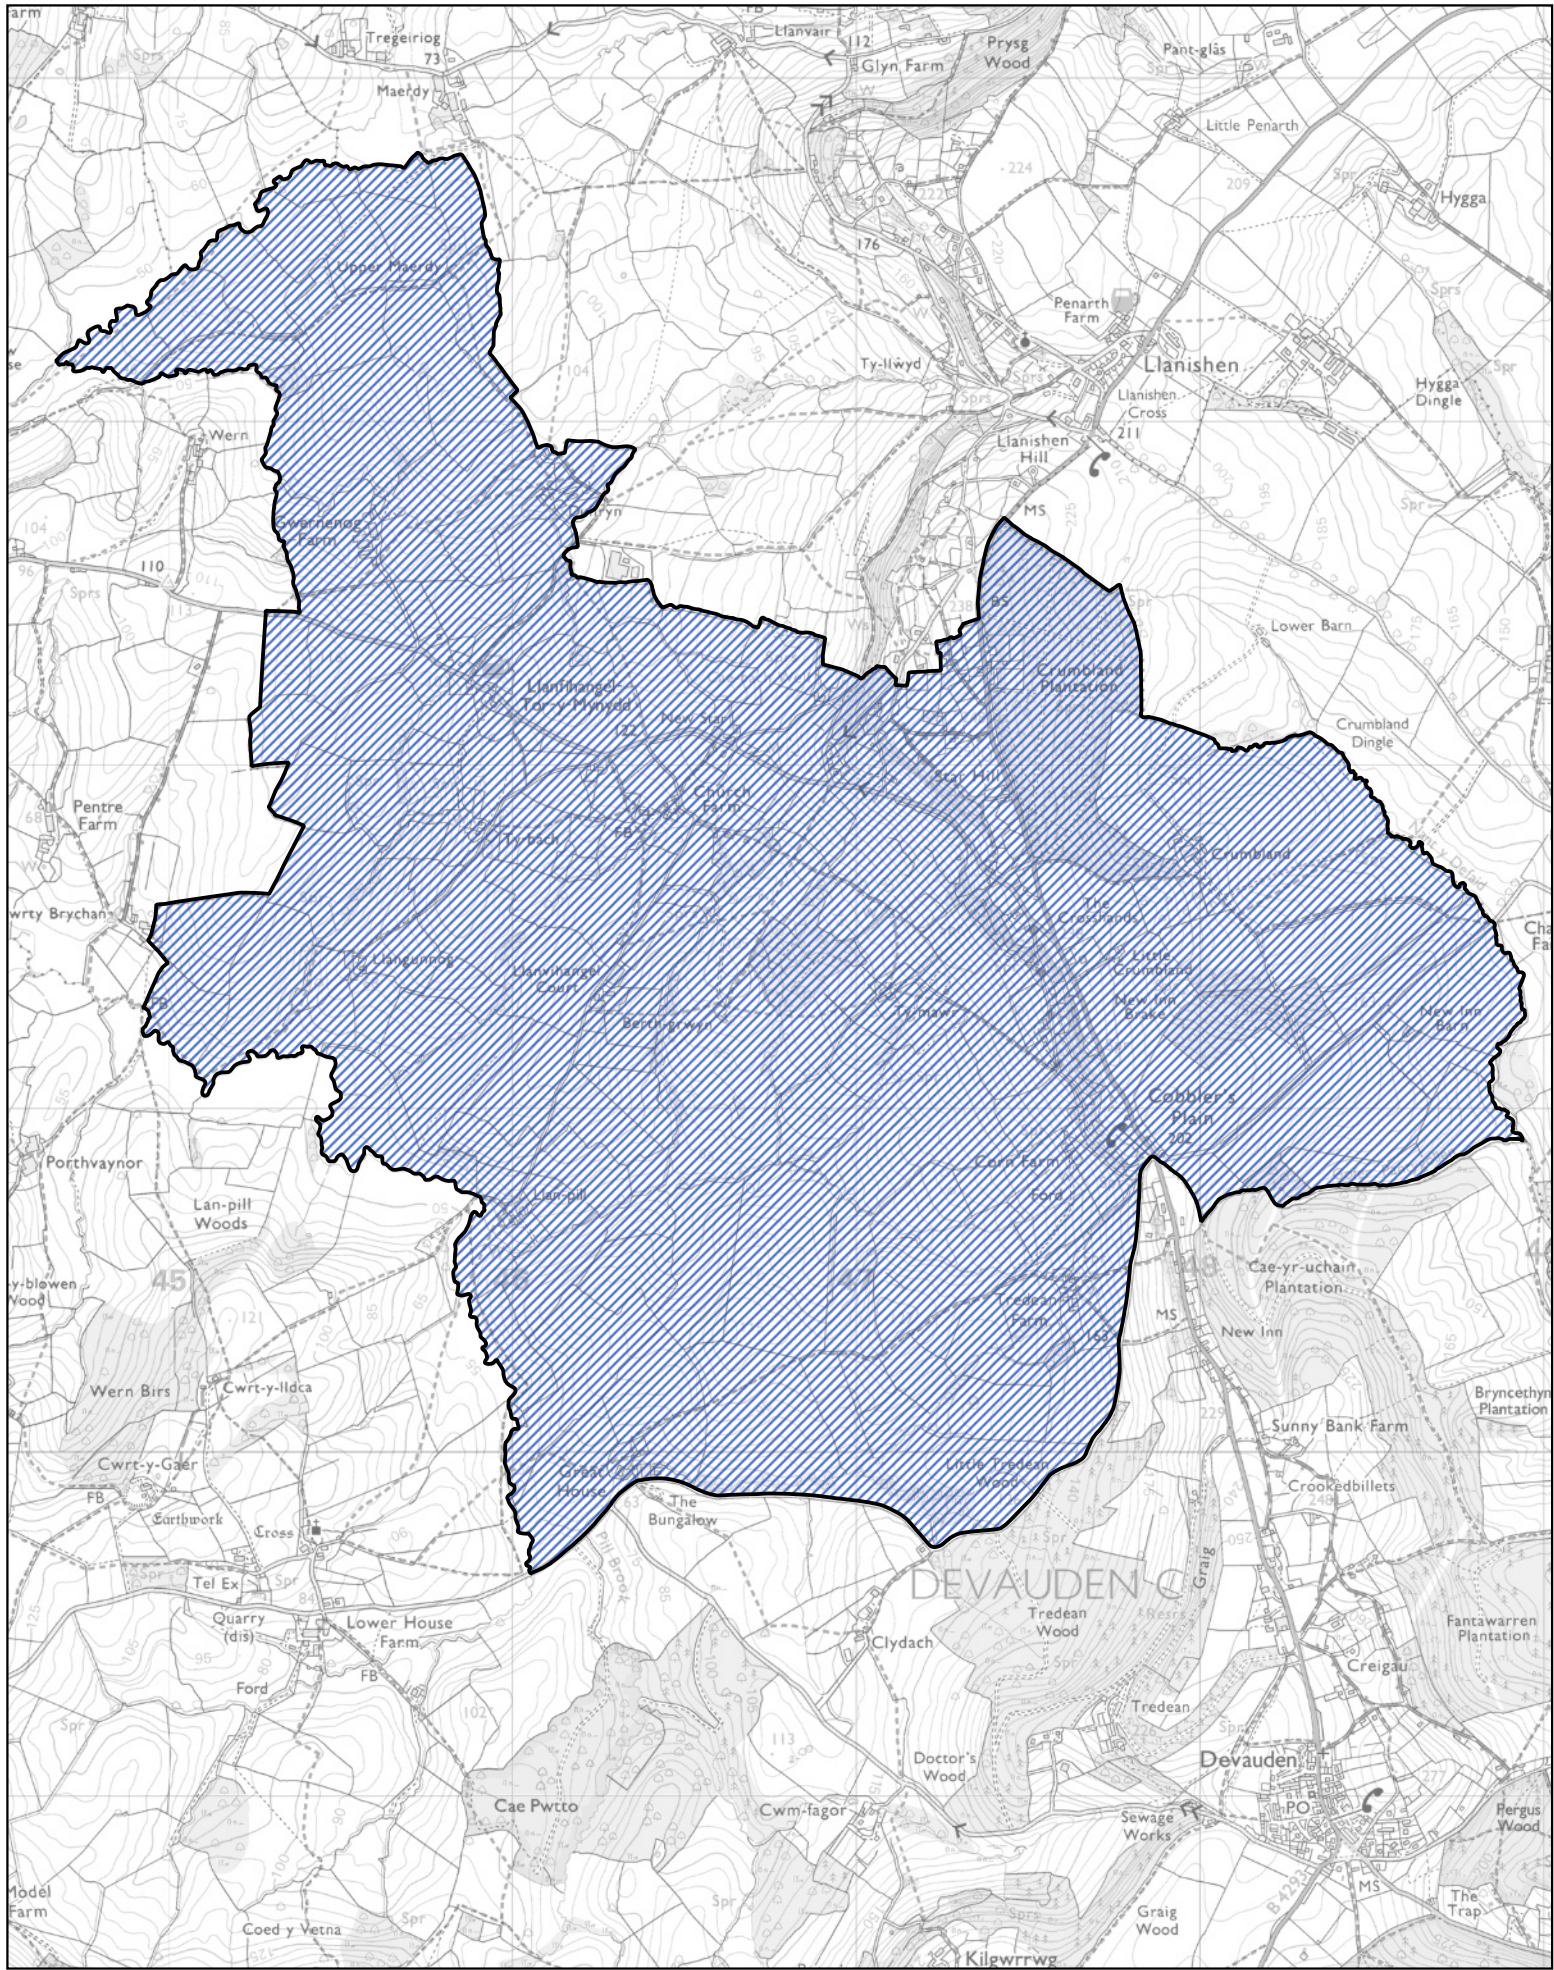

0 300 600 m

 The part of the community of St Arvans transferred to the community of Devauden

1:10,000

Llywodraeth Cymru
Welsh Government

Map 72 of the Monmouthshire (Communities) Order 2021

 The part of the community of Shirenewton transferred to the community of Devauden

0 50 100 m

 The part of the community of Devauden transferred to the community of St Arvans

1:1,500

Llywodraeth Cymru
Welsh Government

 Area transferred from the Llanvihangel Wolvesnewton ward to the Devauden ward of the community of Devauden