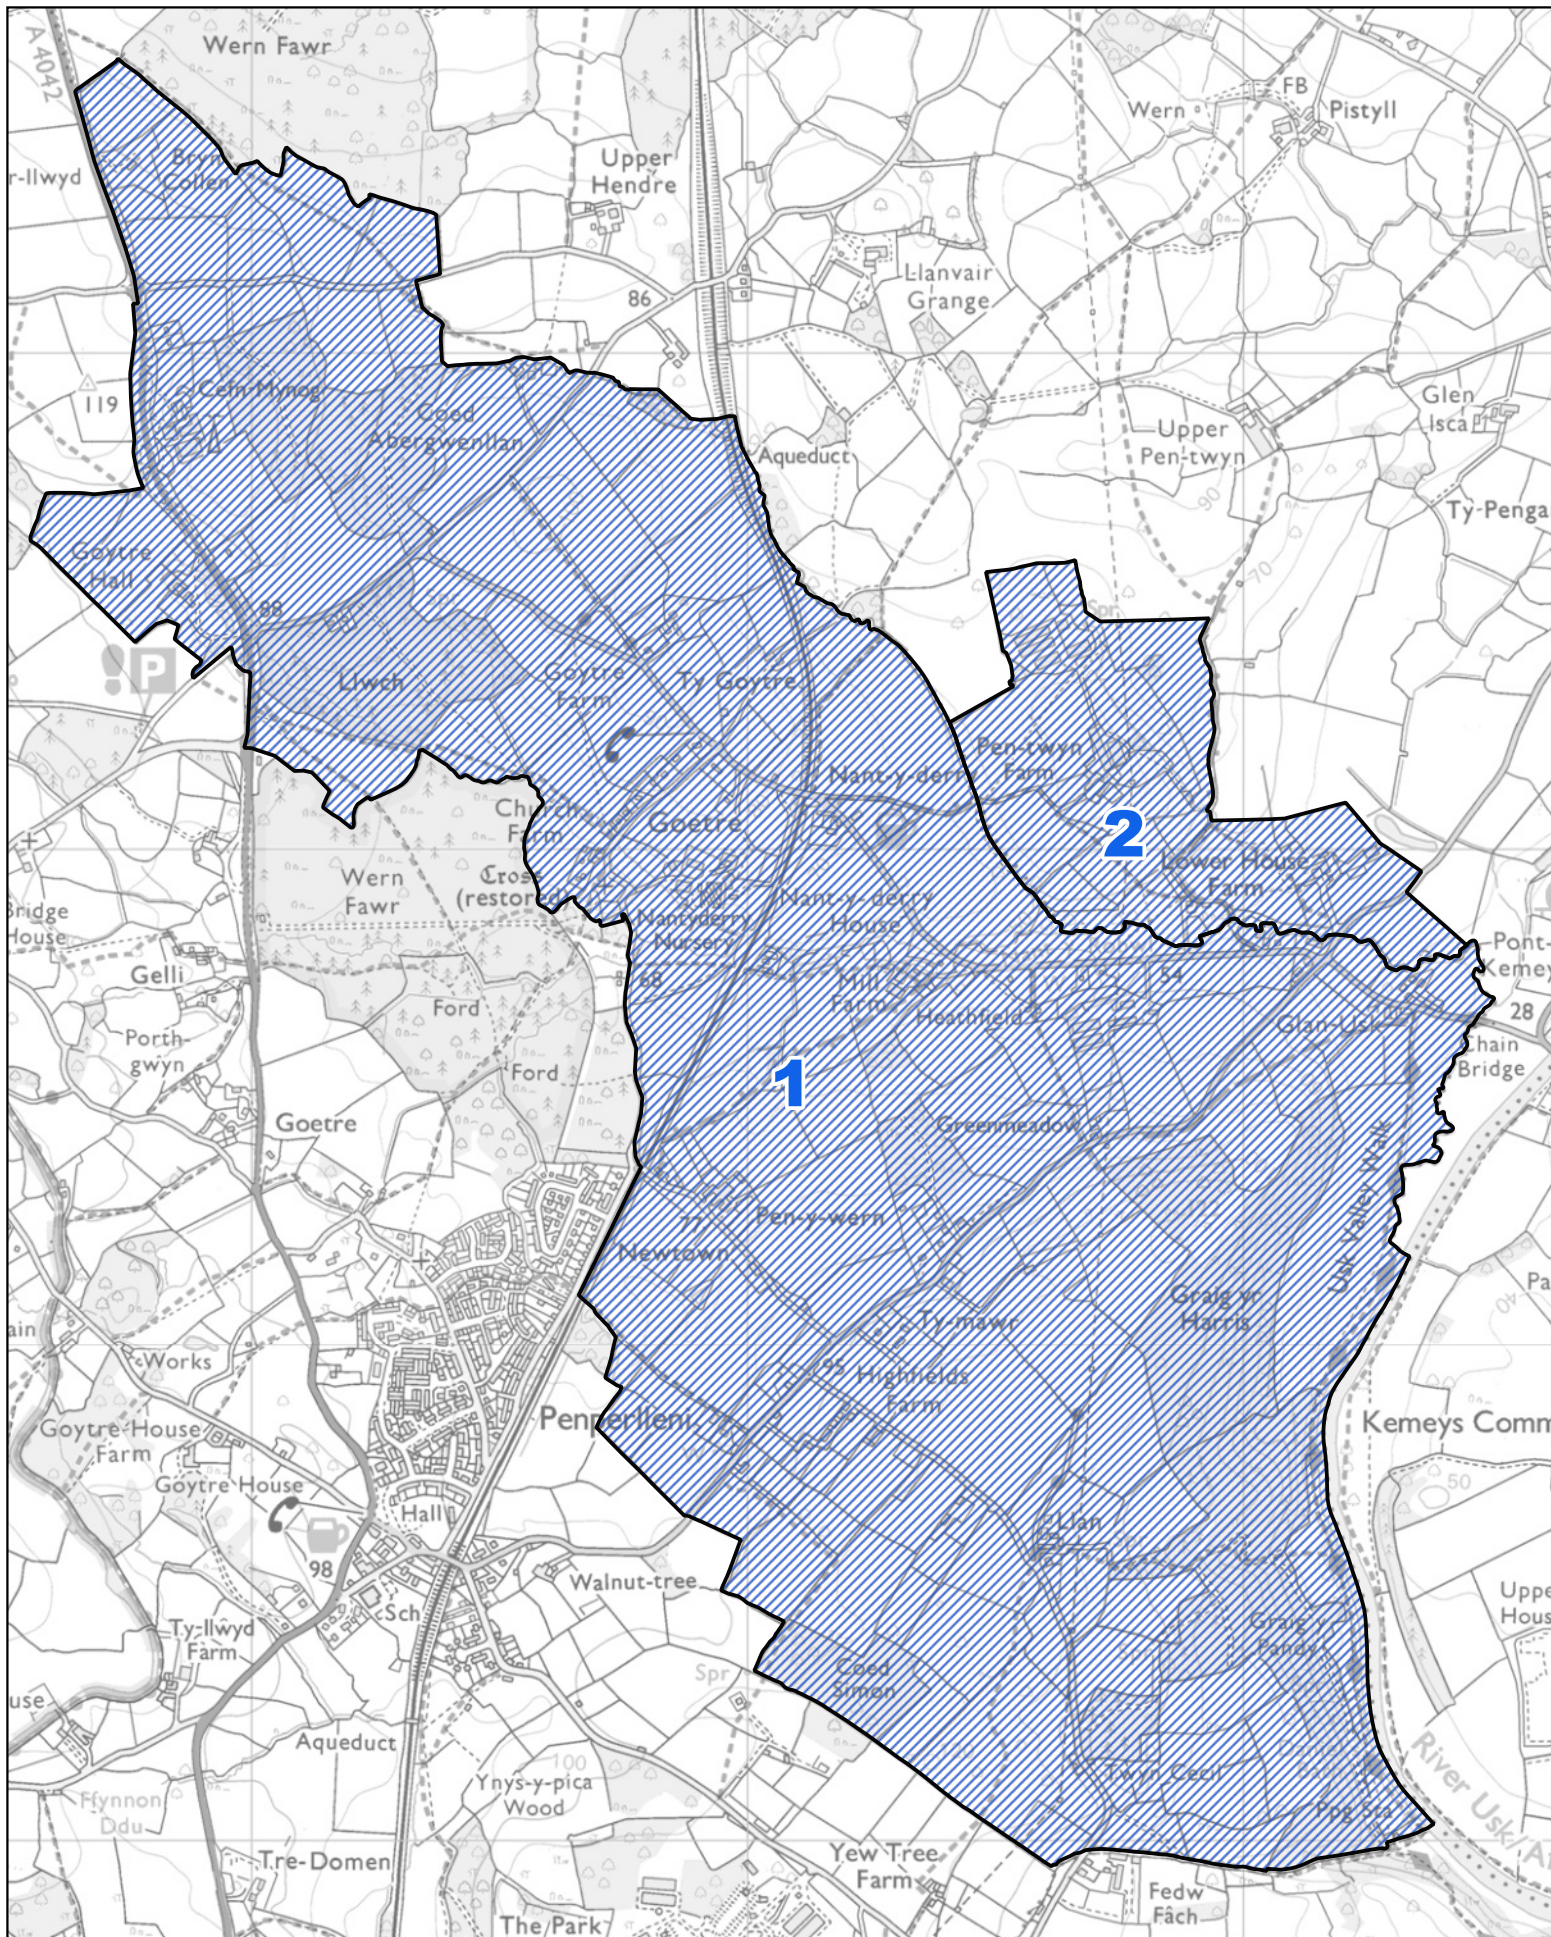

 Area of the Llanvihangel Tor-Y-Mynydd ward of the community of Devauden

0 500 1,000 m

1:22,000

 The part of the community of Llanover transferred to the community of Goetre Fawr

 The part of the community of Llanover transferred to the community of Goetre Fawr

0 30 60 m

 The part of the community of Goetre Fawr transferred to the community of Llanbadoc

1:1,000

Llywodraeth Cymru
Welsh Government

Map 79 of the Monmouthshire (Communities) Order 2021

 The part of the community of Goetre Fawr transferred to the community of Llanbadoc

0 300 600 m

1:15,250

Llywodraeth Cymru
Welsh Government

1 Area transferred from the Goetre ward to the Mamhilad ward of the community of Goetre Fawr

2 The part of the original Mamhilad Ward

0 400 800 m

1:22,000