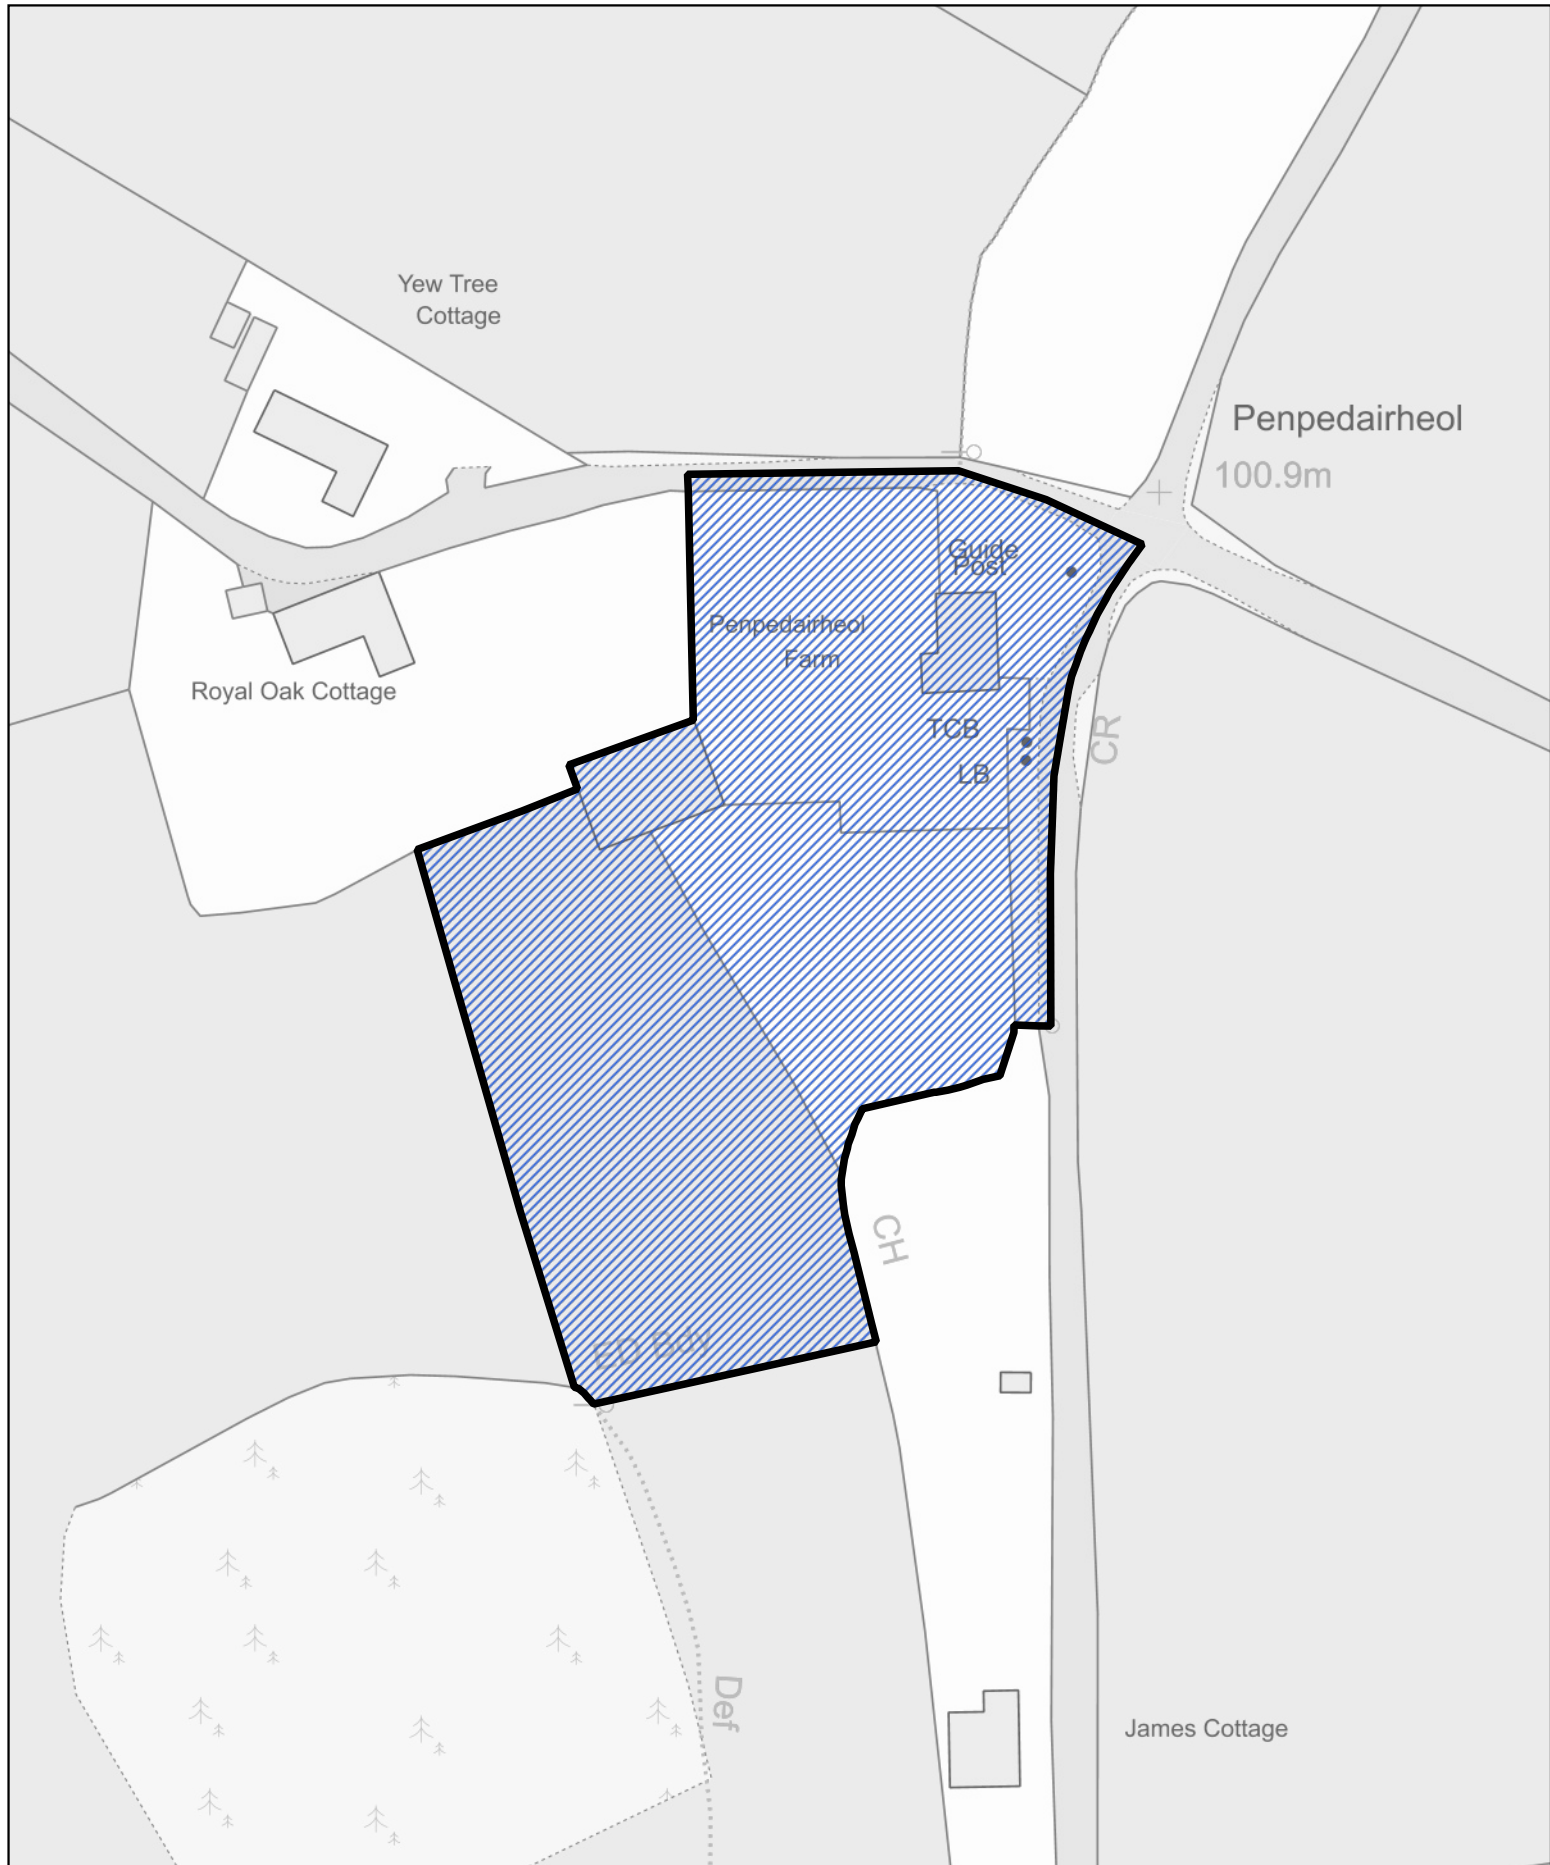

 Area of the Llanvihangel Tor-Y-Mynydd ward of the community of Devauden

0 500 1,000 m

1:22,000

 The part of the community of Llanover transferred to the community of Goetre Fawr

 The part of the community of Llanover transferred to the community of Goetre Fawr