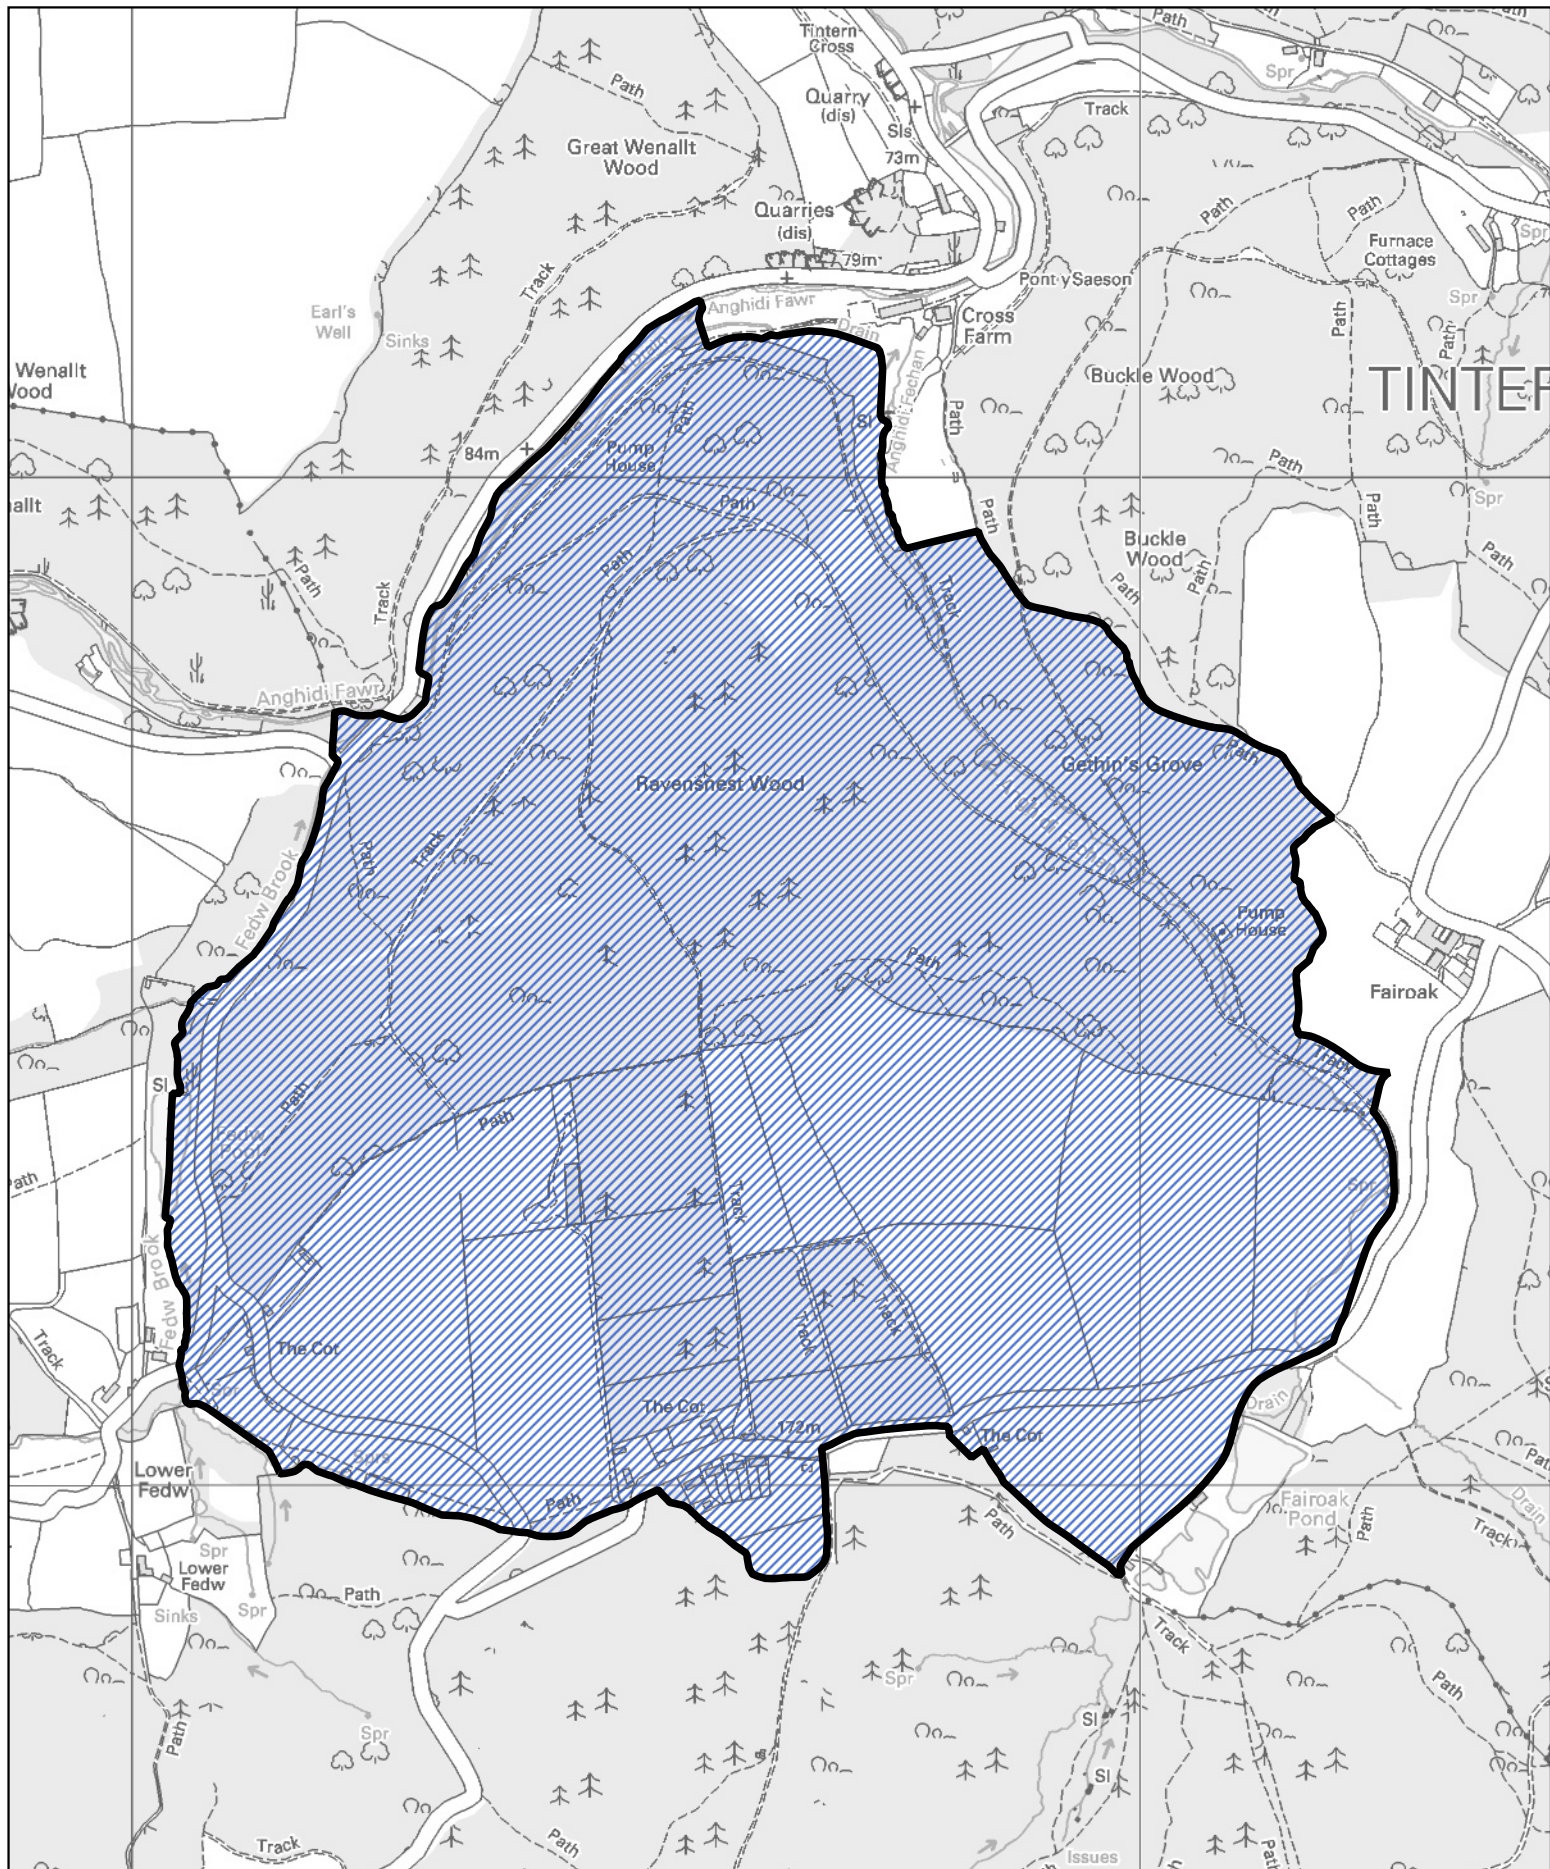

1:4,500

Llywodraeth Cymru
Welsh Government

 Area transferred from the Llanvihangel Crucorney ward to the Pandy ward of the community of Crucorney

1:15,000

Llywodraeth Cymru
Welsh Government

0 1,000 2,000 m

 Area of the Cwmyoy ward of the community of Crucorney

1:45,000

Llywodraeth Cymru
Welsh Government

0 200 400 m

 The part of the community of Tintern transferred to the community of Devauden

1:7,500

Llywodraeth Cymru
Welsh Government

0 300 600 m

 The part of the community of St Arvans transferred to the community of Devauden

1:10,000

Llywodraeth Cymru
Welsh Government

Map 72 of the Monmouthshire (Communities) Order 2021

 The part of the community of Shirenewton transferred to the community of Devauden