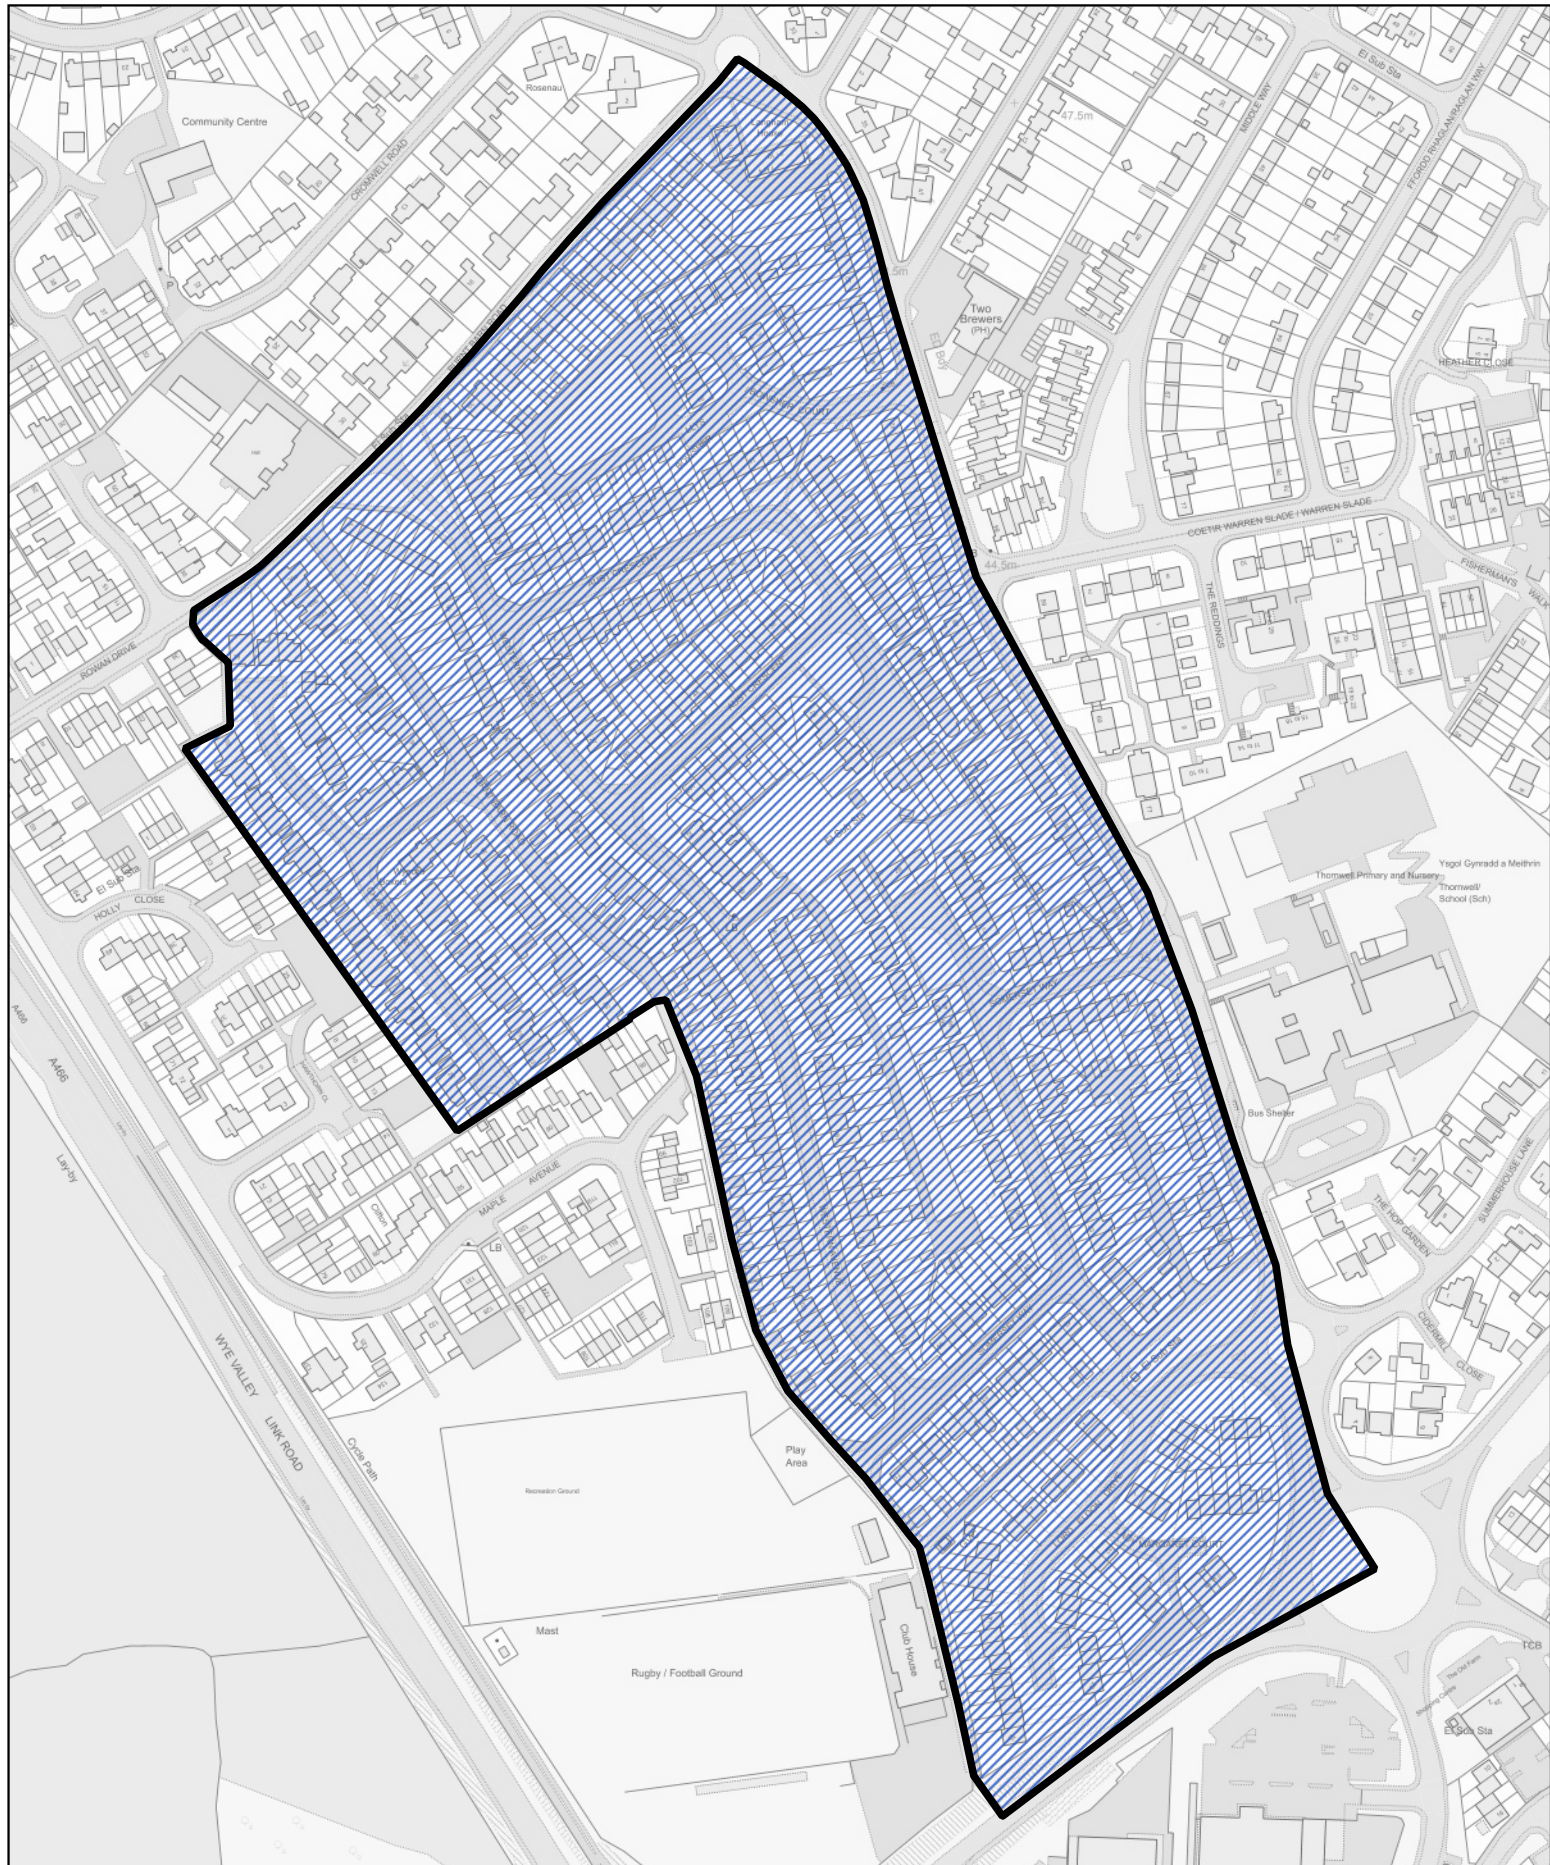

Area transferred from the Thornwell ward to the Bulwark ward of the community of Chepstow

1:3,000

Llywodraeth Cymru
Welsh Government