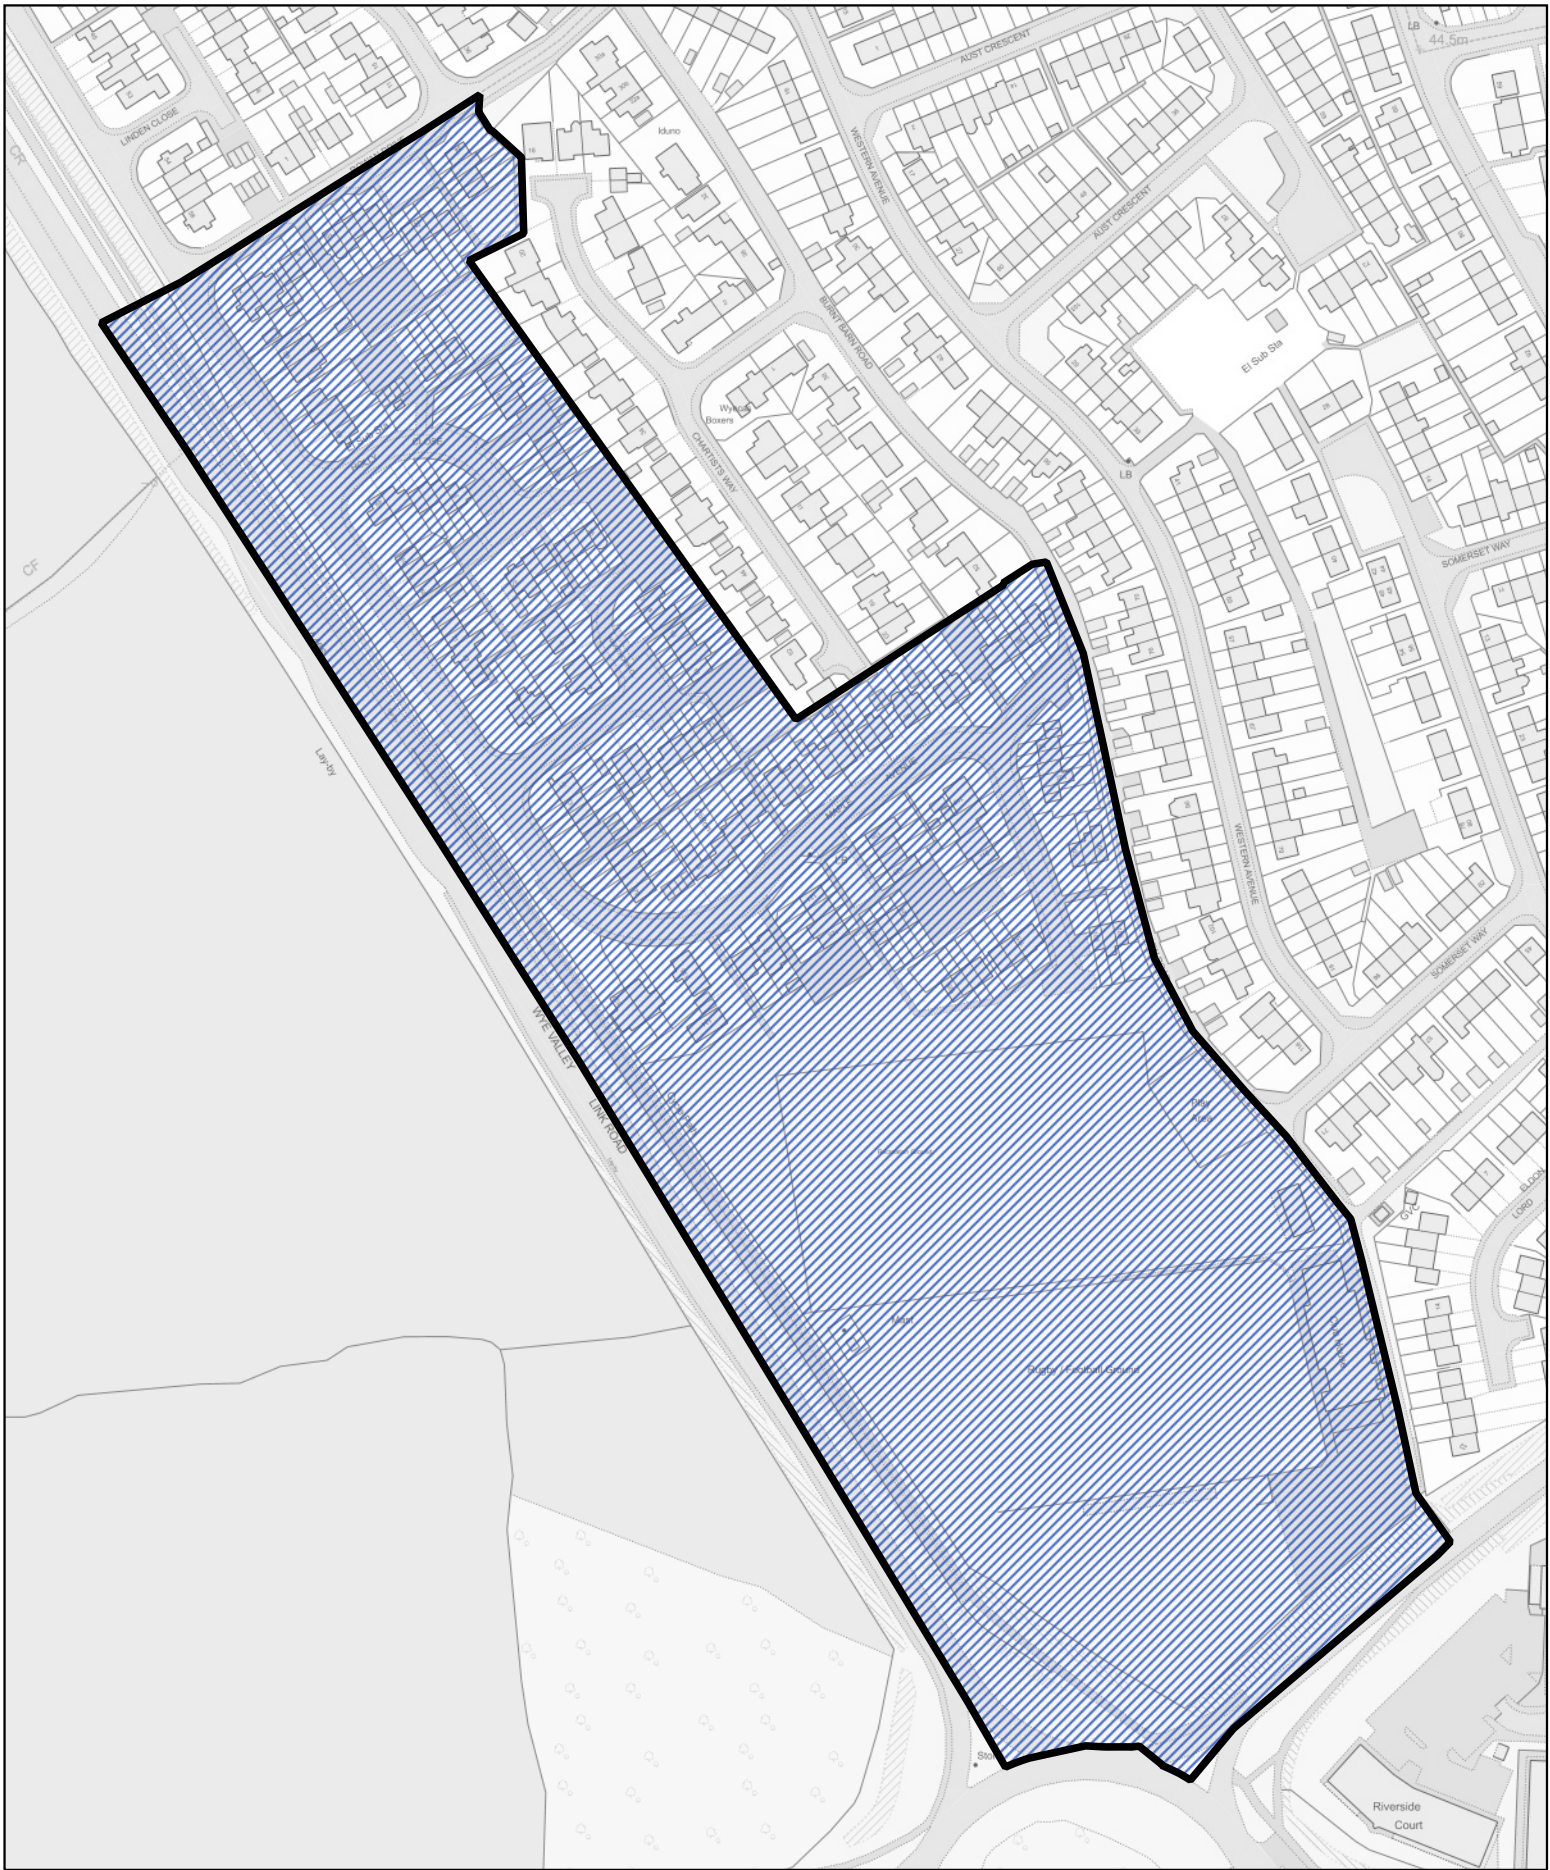

Area transferred from the Thornwell ward to the Maple Avenue ward of the community of Chepstow

1:2,500

Llywodraeth Cymru
Welsh Government