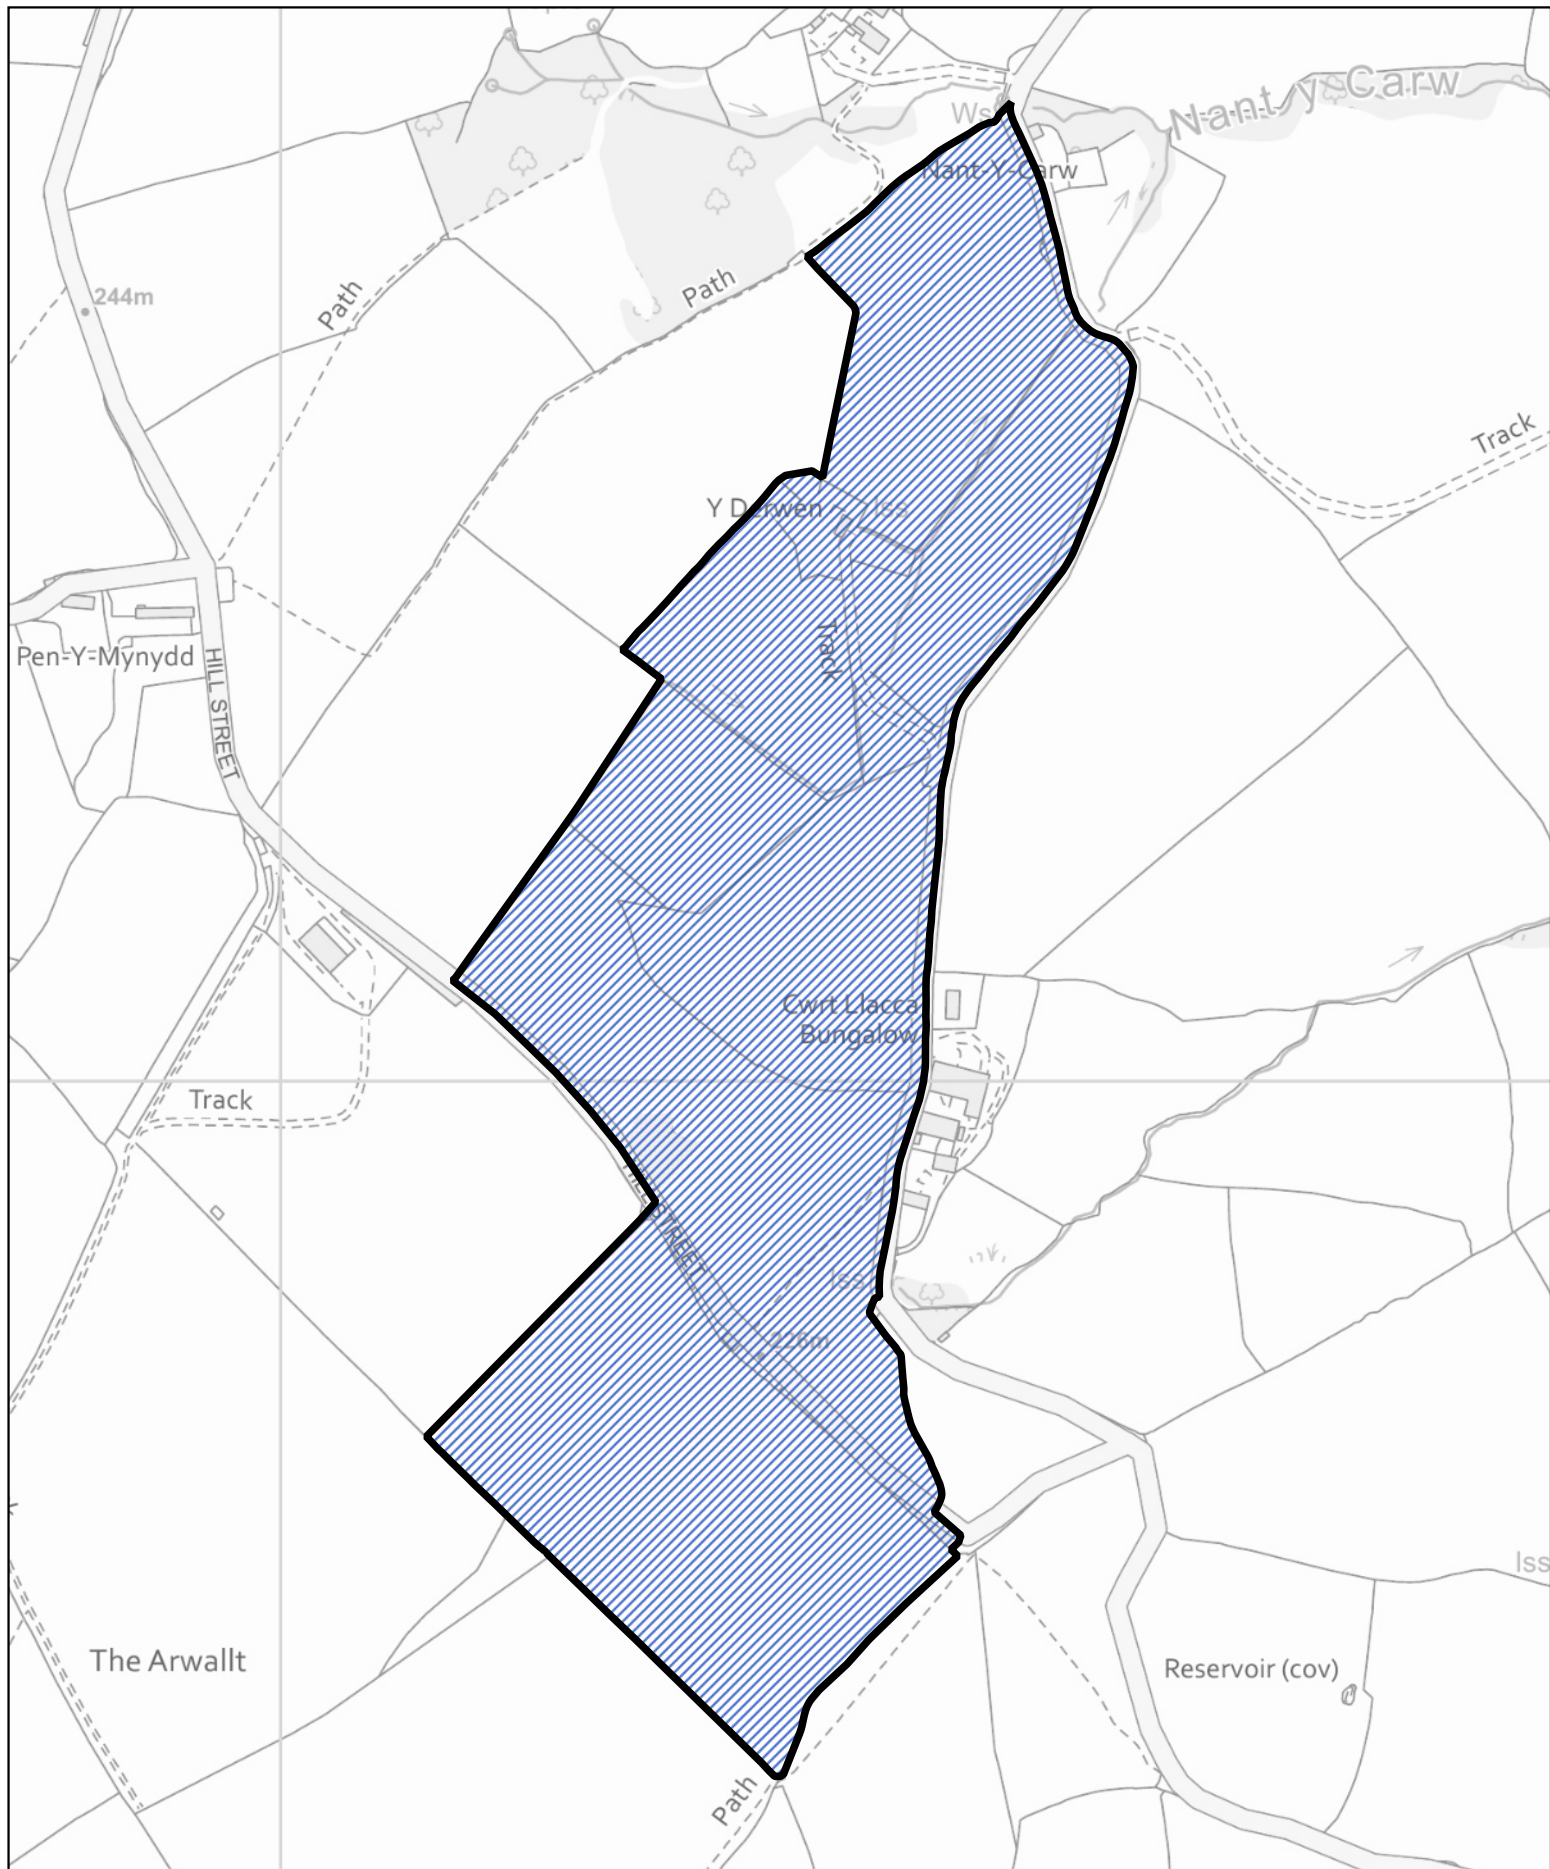

0 100 200 m

1:6,500

Llywodraeth Cymru
Welsh Government

 The part of the community of Crucorney transferred to the community of Grosmont

 The part of the community of Crucorney transferred to the community of Skenfrith

1:4,500

Llywodraeth Cymru
Welsh Government

 Area transferred from the Llanvihangel Crucorney ward to the Pandy ward of the community of Crucorney

1:15,000

Llywodraeth Cymru
Welsh Government

0 1,000 2,000 m