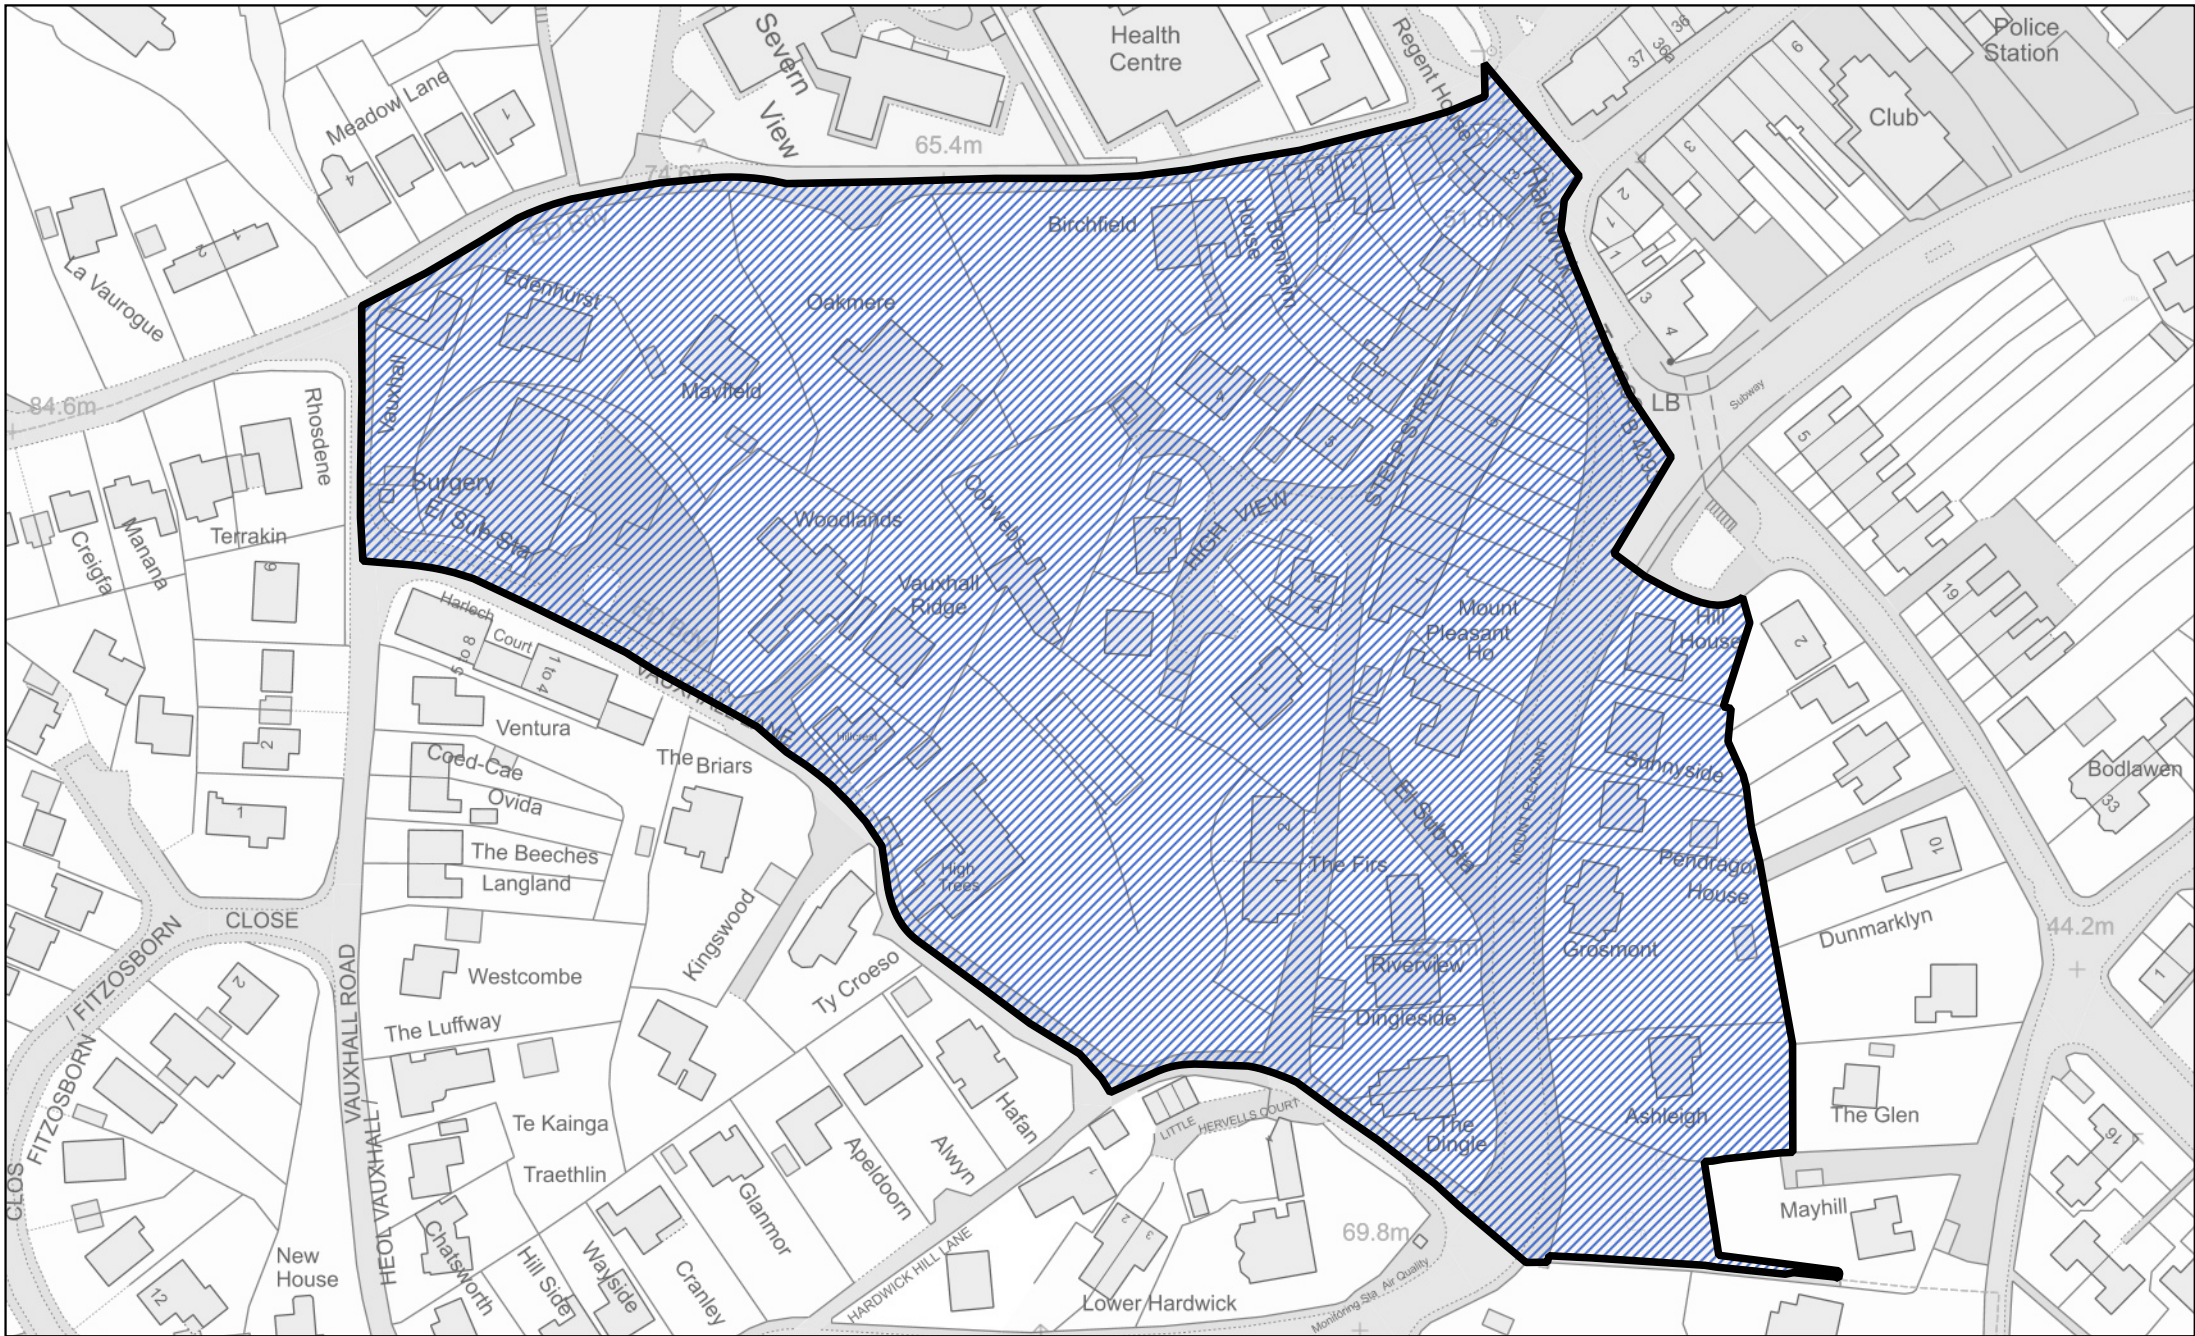

 Area transferred from the St Marys ward to the St Kingsmark ward of the community of Chepstow

Map 58 of the Monmouthshire (Communities) Order 2021

 Area transferred from the St Kingsmark ward to the Mount Pleasant ward of the community of Chepstow

Map 59 of the Monmouthshire (Communities) Order 2021

 Area transferred from the St Marys ward to the Mount Pleasant ward of the community of Chepstow

 Area transferred from the Thornwell ward to the Maple Avenue ward of the community of Chepstow