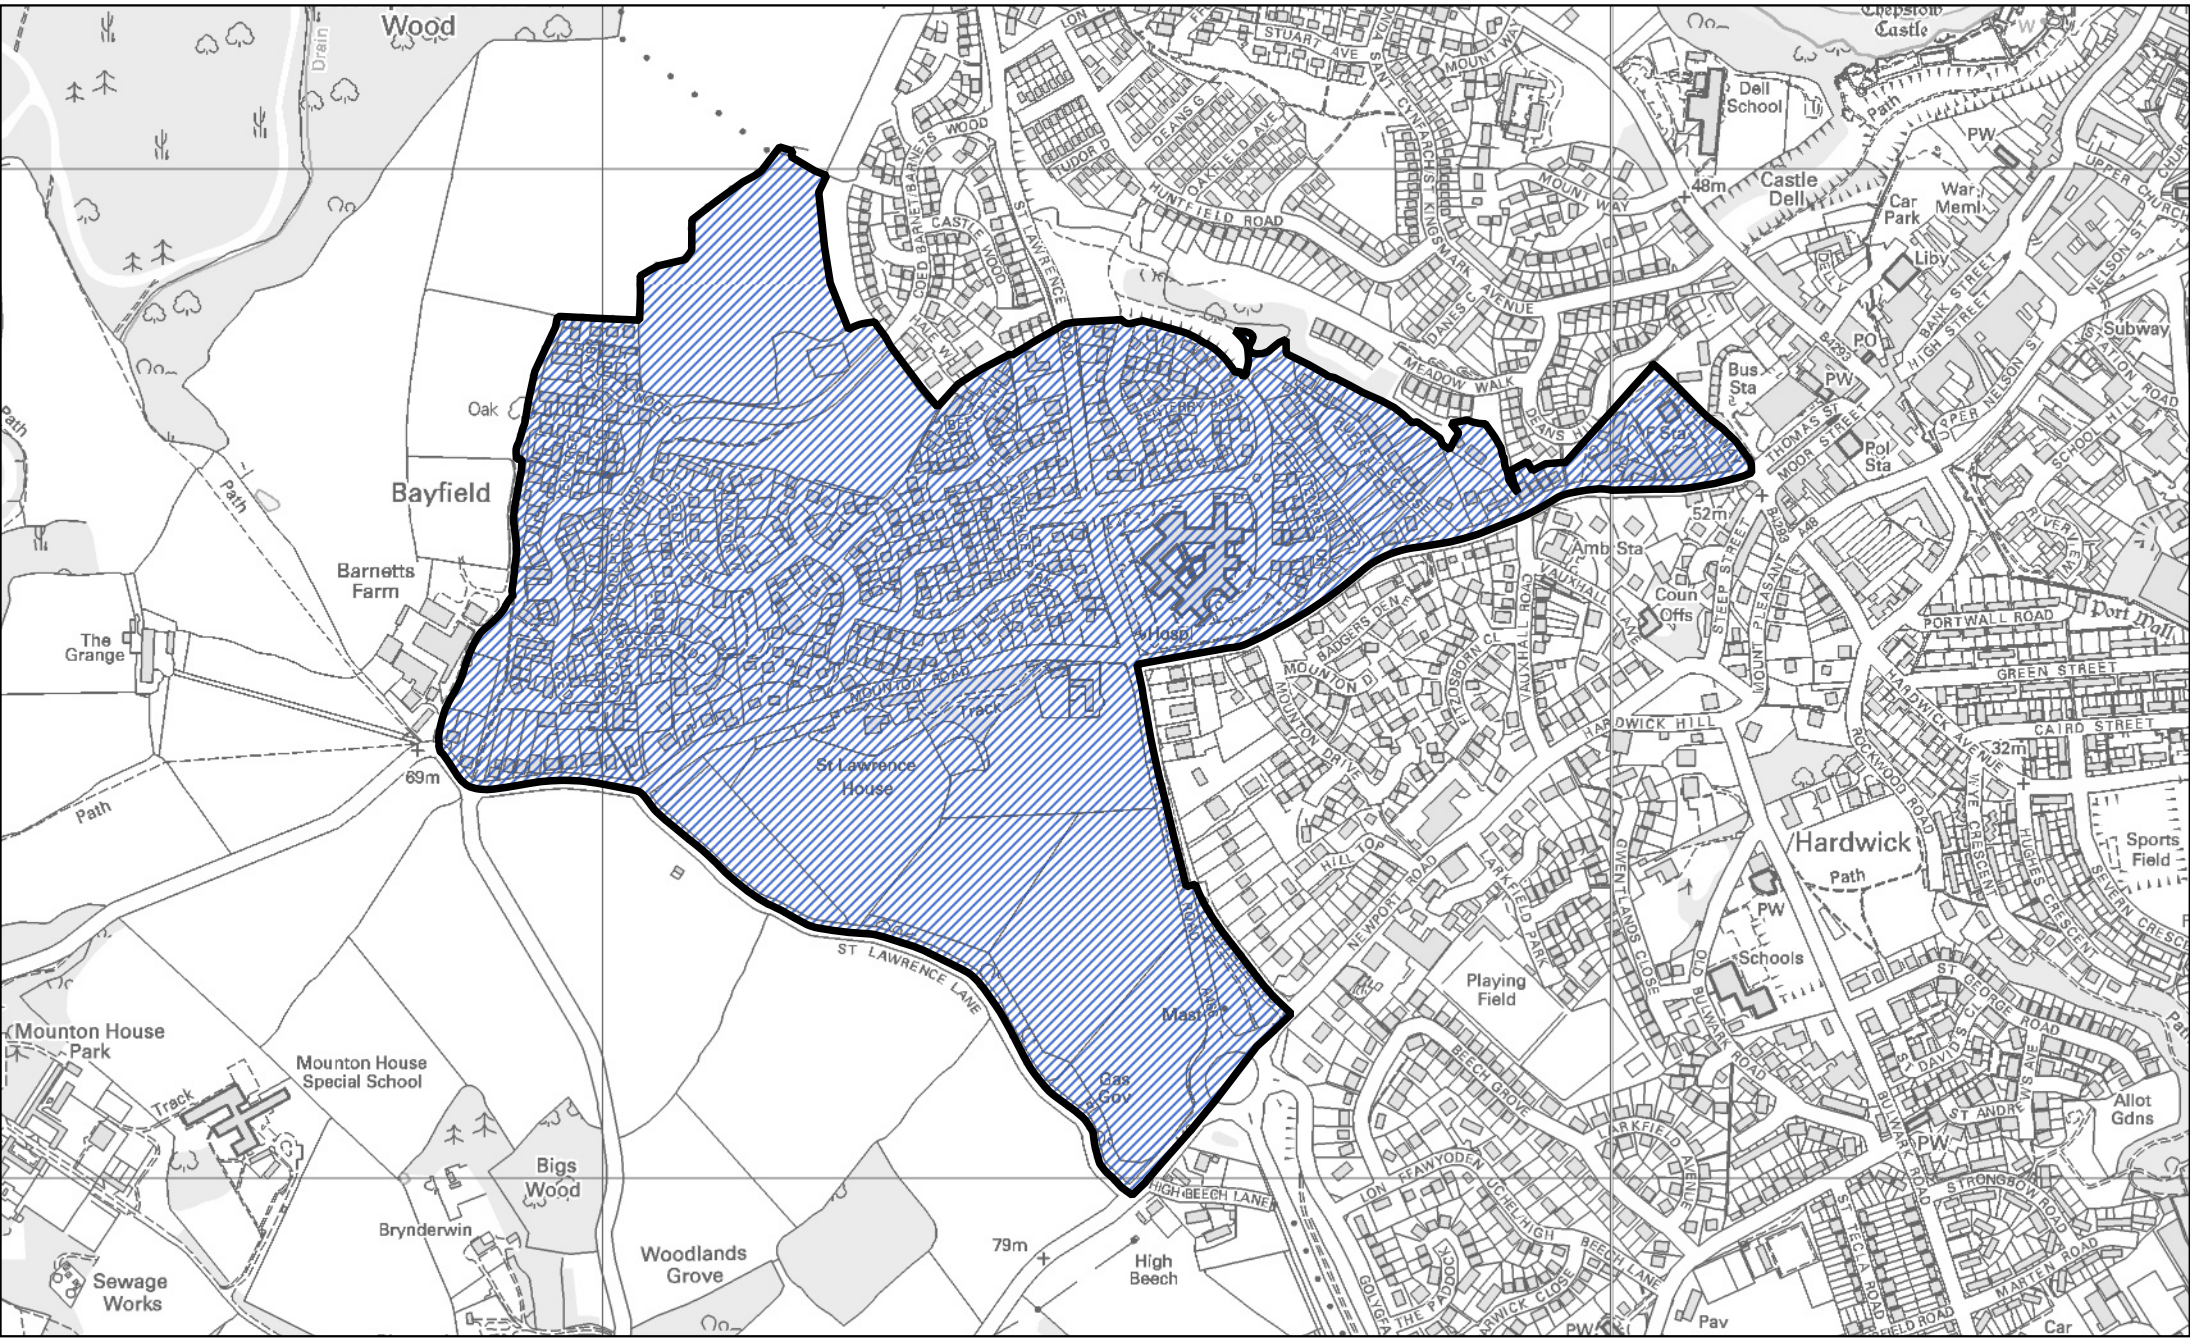

 Area transferred from the St Marys ward to the St Kingsmark ward of the community of Chepstow

Map 58 of the Monmouthshire (Communities) Order 2021

 Area transferred from the St Kingsmark ward to the Mount Pleasant ward of the community of Chepstow

Map 59 of the Monmouthshire (Communities) Order 2021

 Area transferred from the St Marys ward to the Mount Pleasant ward of the community of Chepstow

 Area transferred from the Thornwell ward to the Maple Avenue ward of the community of Chepstow