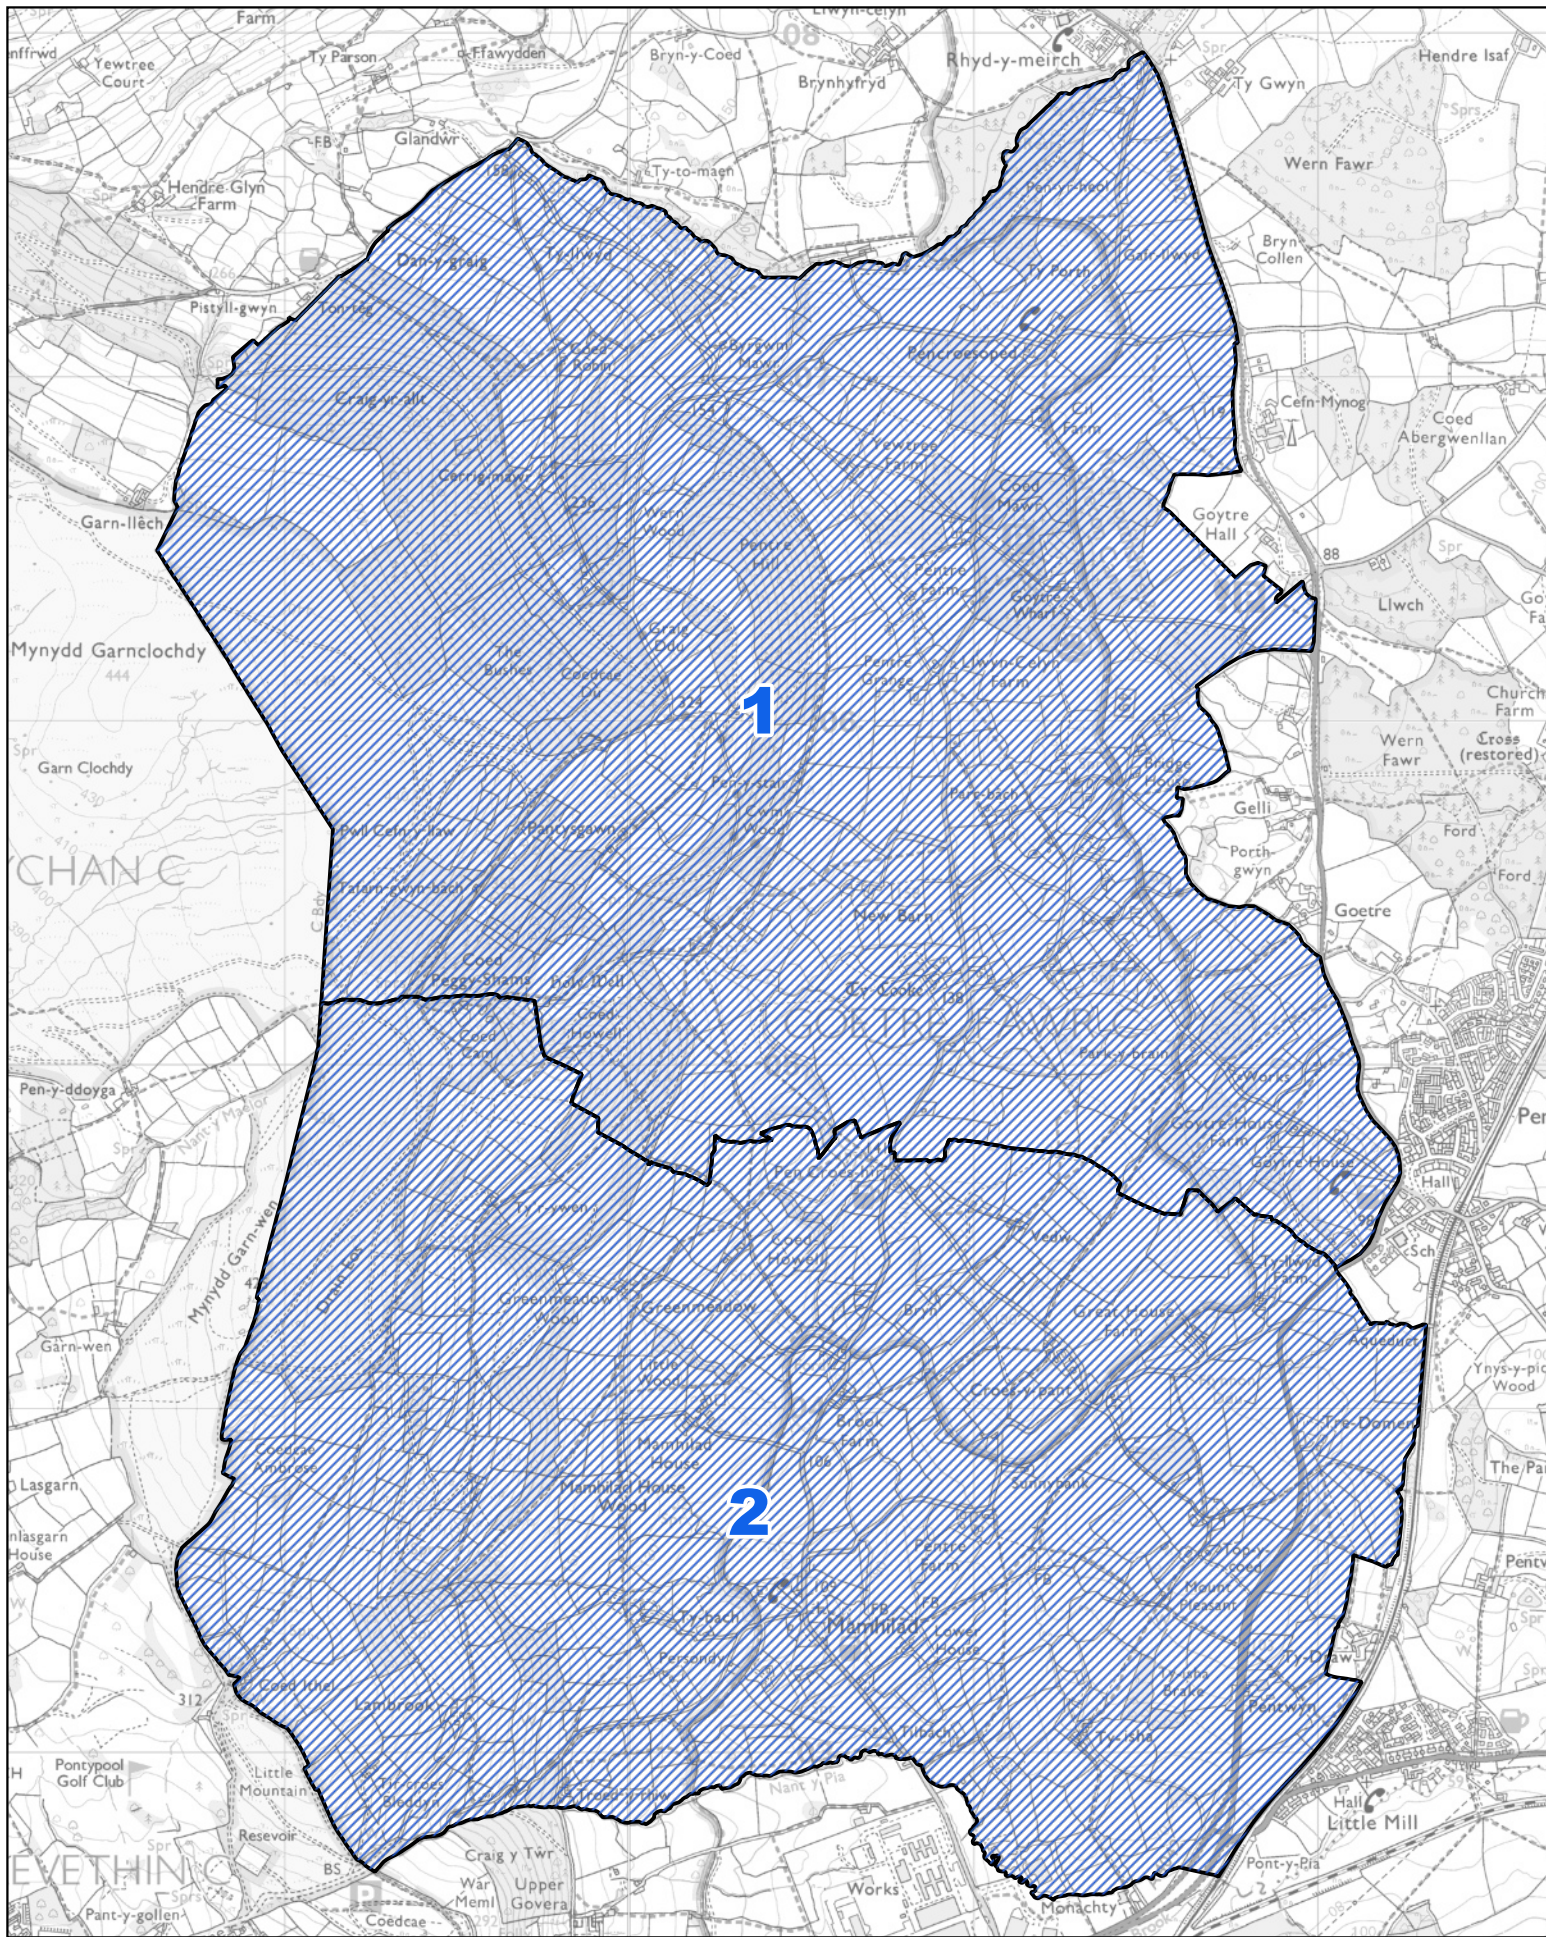

0 30 60 m

 The part of the community of Goetre Fawr transferred to the community of Llanbadoc

1:1,000

Llywodraeth Cymru
Welsh Government

Map 79 of the Monmouthshire (Communities) Order 2021

 The part of the community of Goetre Fawr transferred to the community of Llanbadoc

1 Area transferred from the Goetre ward to the Nant-Y-Derry ward of the community of Goetre Fawr

2 Area transferred from the Llanfair Cilgydyn ward in the community of Llanover to the Nant-Y-Derry ward of the community of Goetre Fawr

0 300 600 m

1:15,250

Llywodraeth Cymru
Welsh Government

1 Area transferred from the Goetre ward to the Mamhilad ward of the community of Goetre Fawr

2 The part of the original Mamhilad Ward

0 400 800 m

1:22,000