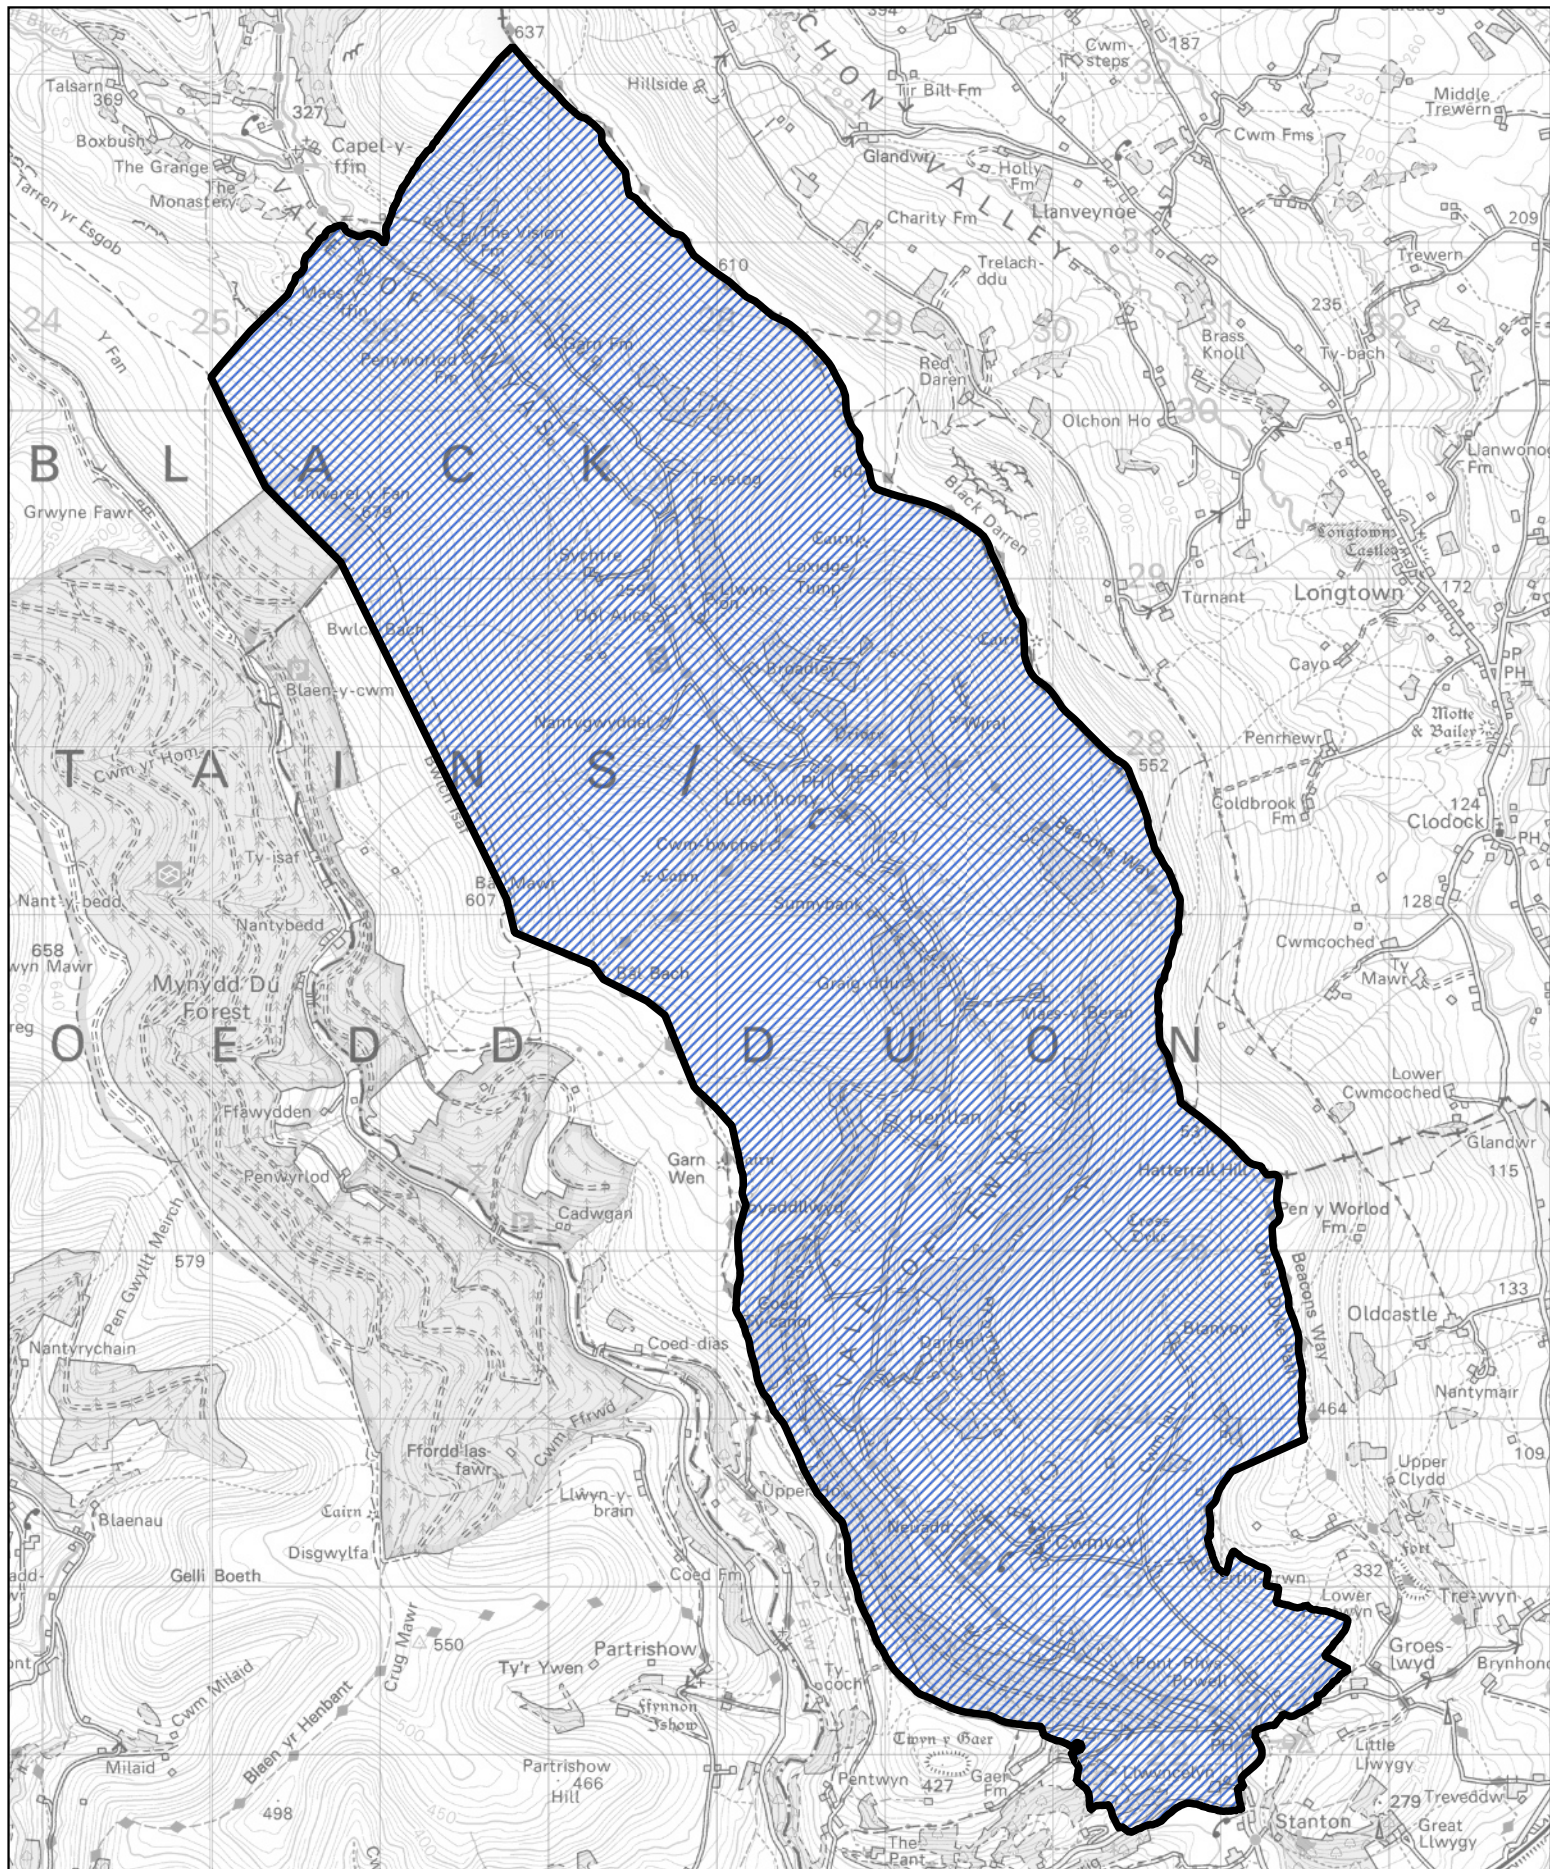

1:4,500

Llywodraeth Cymru
Welsh Government

 Area transferred from the Llanvihangel Crucorney ward to the Pandy ward of the community of Crucorney

1:15,000

Llywodraeth Cymru
Welsh Government

0 1,000 2,000 m

0 300 600 m

 The part of the community of St Arvans transferred to the community of Devauden

1:10,000

Llywodraeth Cymru
Welsh Government

Map 72 of the Monmouthshire (Communities) Order 2021

 The part of the community of Shirenewton transferred to the community of Devauden