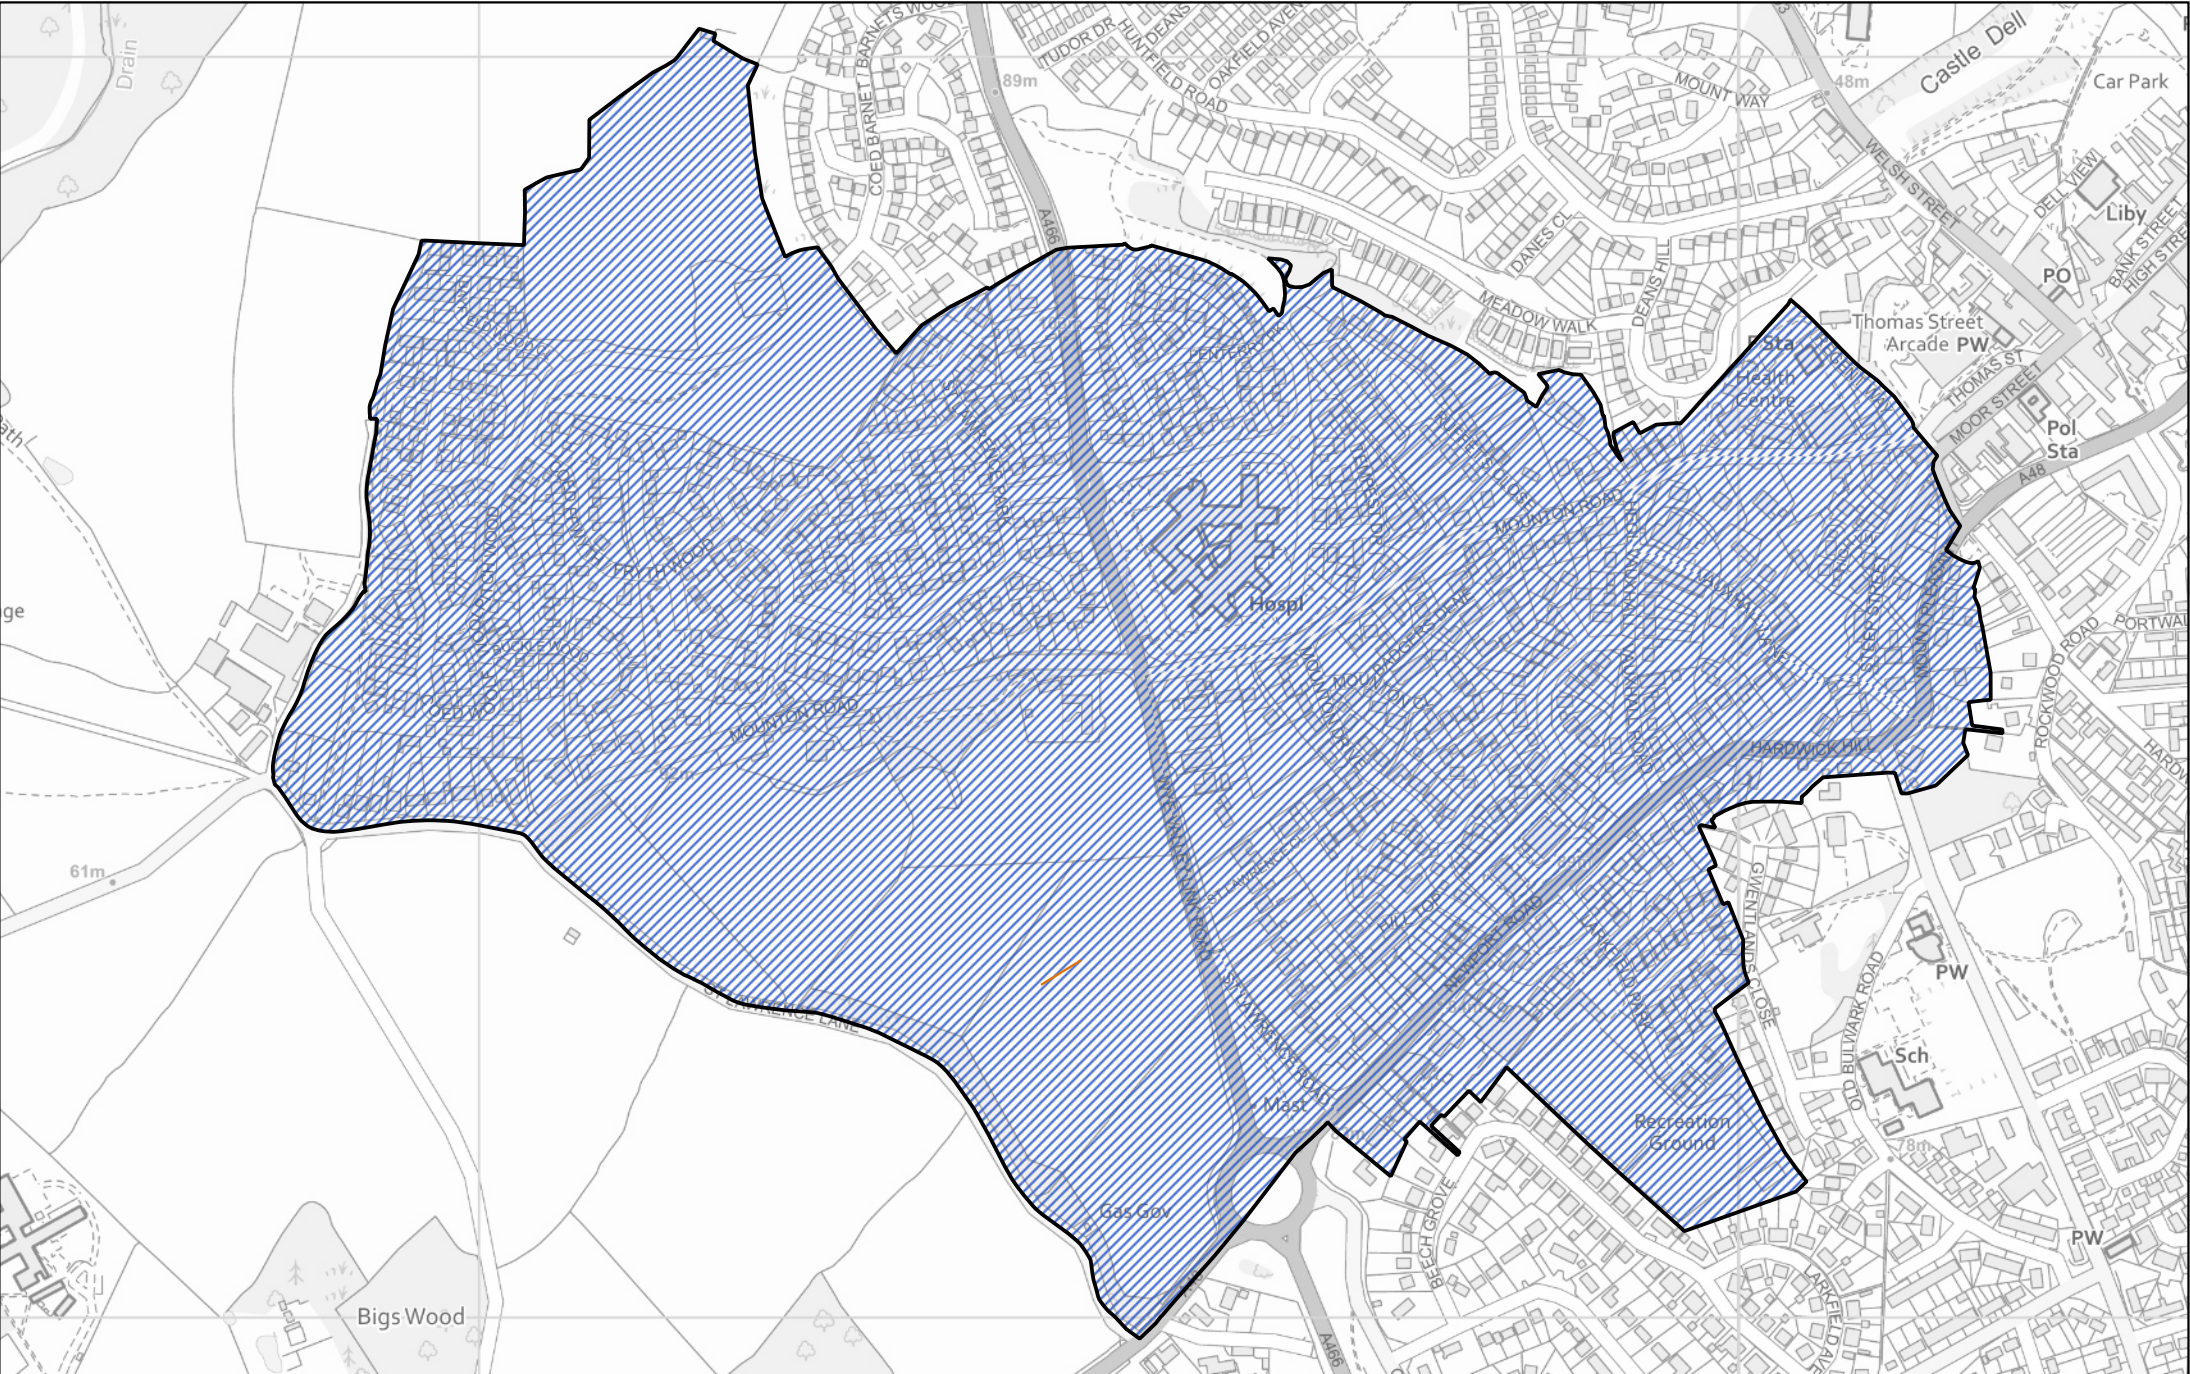

1:2,500

Llywodraeth Cymru
Welsh Government

 Area transferred from the Thornwell ward to the Bulwark ward of the community of Chepstow

1:3,000

Llywodraeth Cymru
Welsh Government

 Area of the Bulwark ward of the community of Chepstow

1:5,250

 Area of the Maple Avenue ward of the community of Chepstow

 Area of the Mount Pleasant ward of the community of Chepstow

0 200 400 m

 1:6,000 

 Area of the Chepstow Castle ward of the community of Chepstow