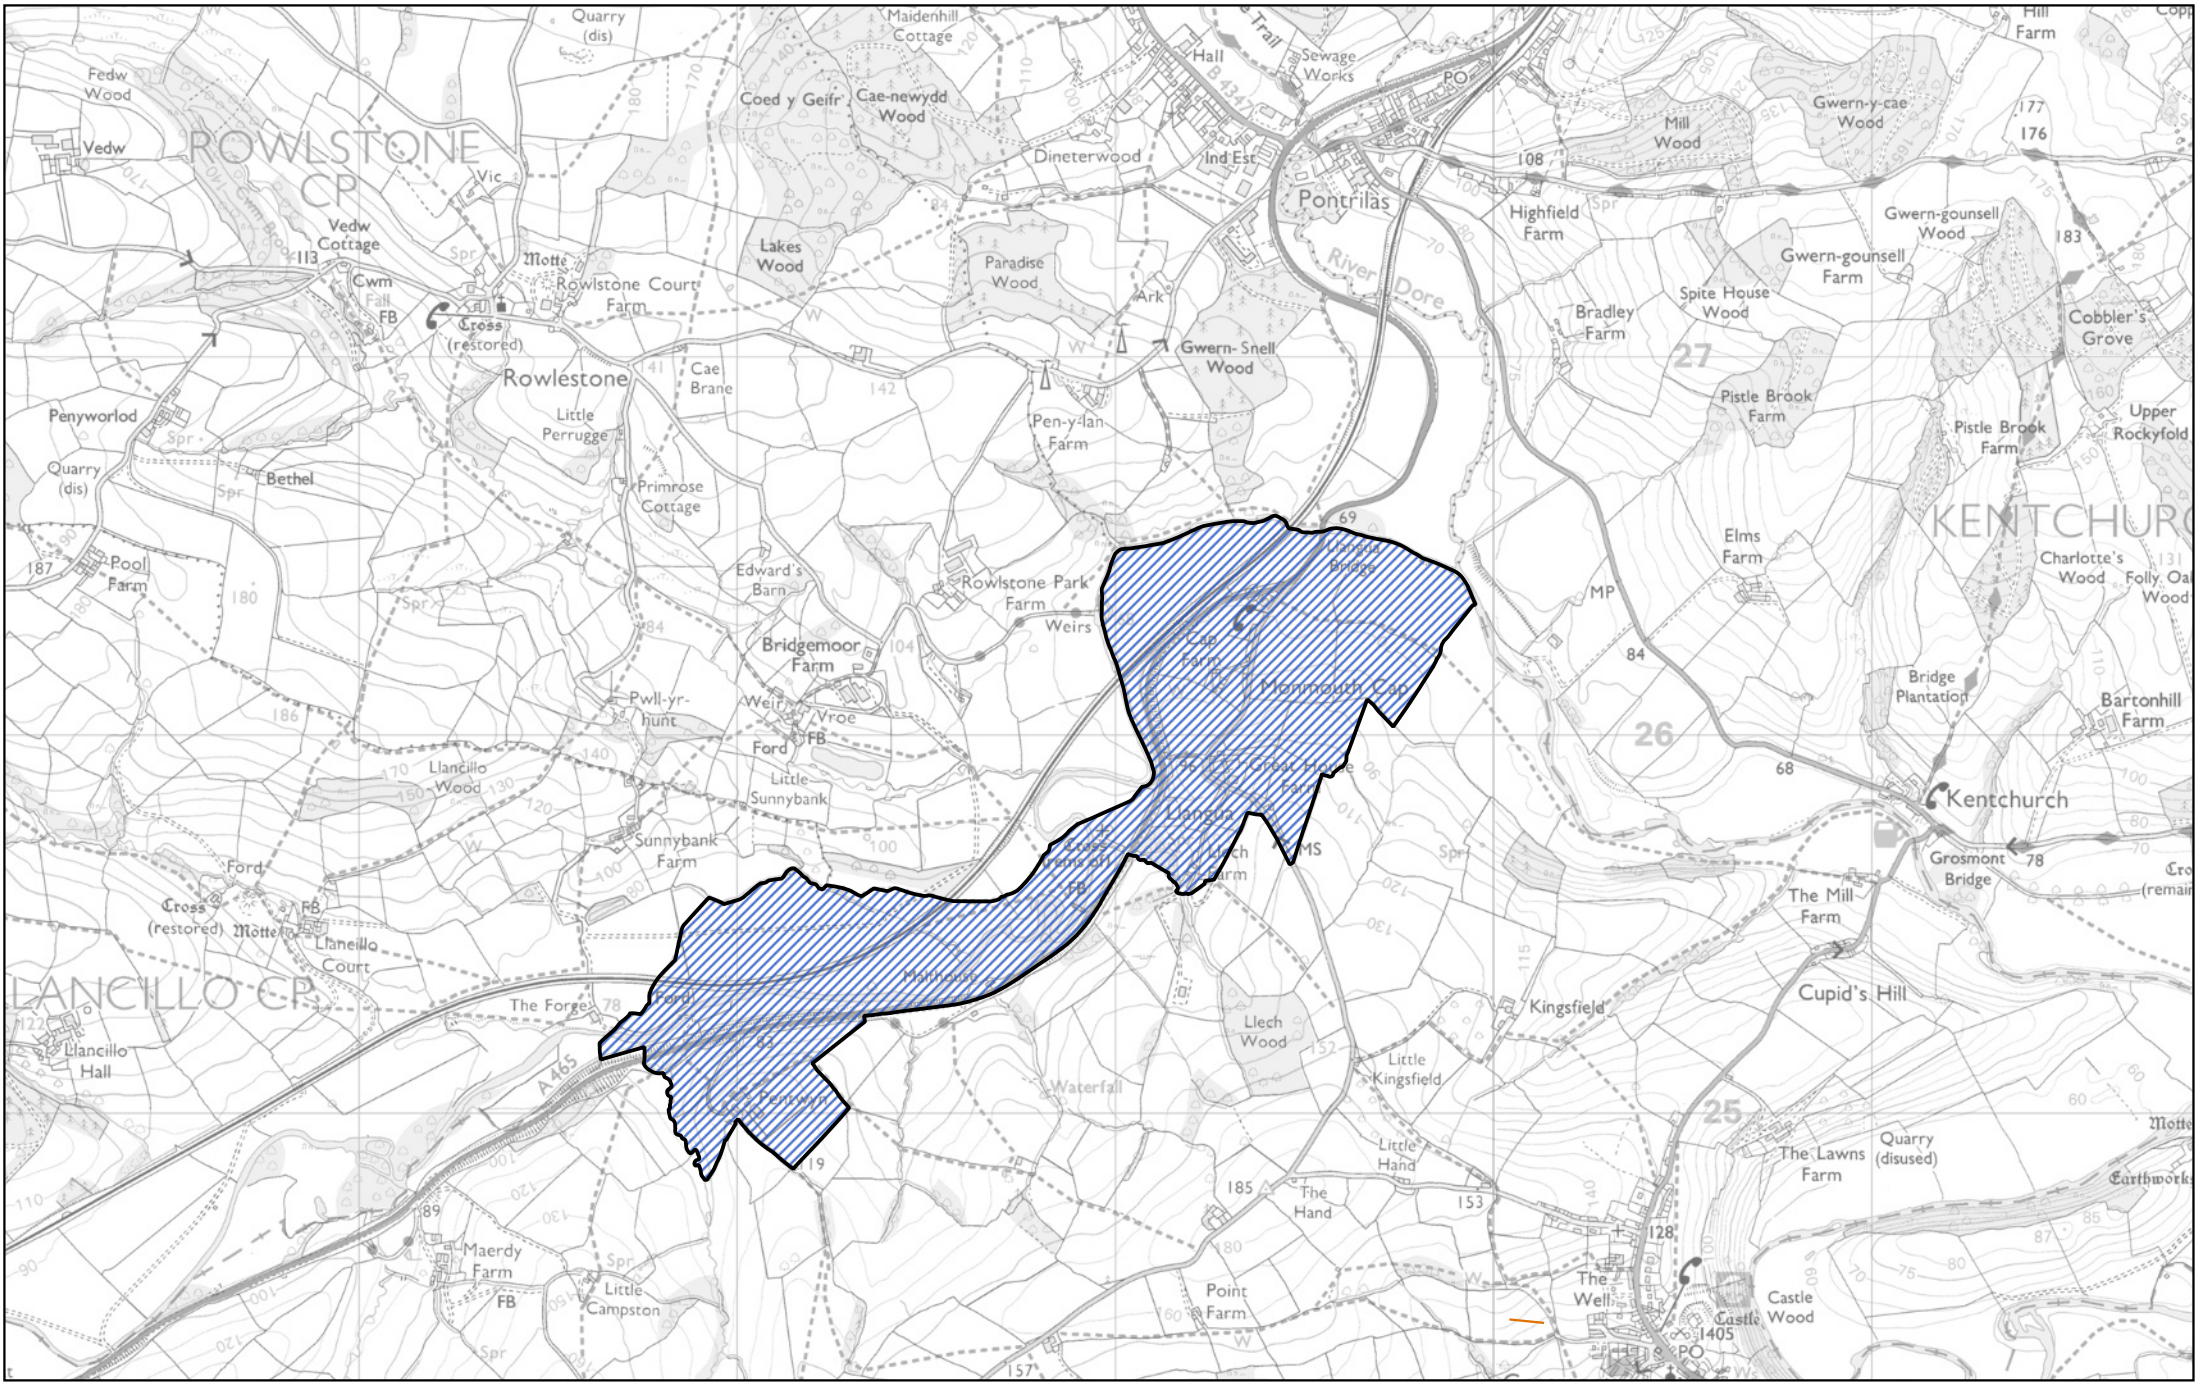

0 300 600 m

1:15,250

Llywodraeth Cymru
Welsh Government

1 Area transferred from the Goetre ward to the Mamhilad ward of the community of Goetre Fawr

2 The part of the original Mamhilad Ward

0 400 800 m

1:22,000

Llywodraeth Cymru
Welsh Government

 Area of the Goytre ward of the community of Goetre Fawr

0 600 1,200 m

1:25,000

Llywodraeth Cymru
Welsh Government

 The part of the community of Grosmont transferred to the community of Skenfrith

0 700 1,400 m

1:20,000
Llywodraeth Cymru
Welsh Government

Map 84 of the Monmouthshire (Communities) Order 2021

 Area transferred from the Llangula ward to the Grosmont ward of the community of Grosmont

0 500 1,000 m