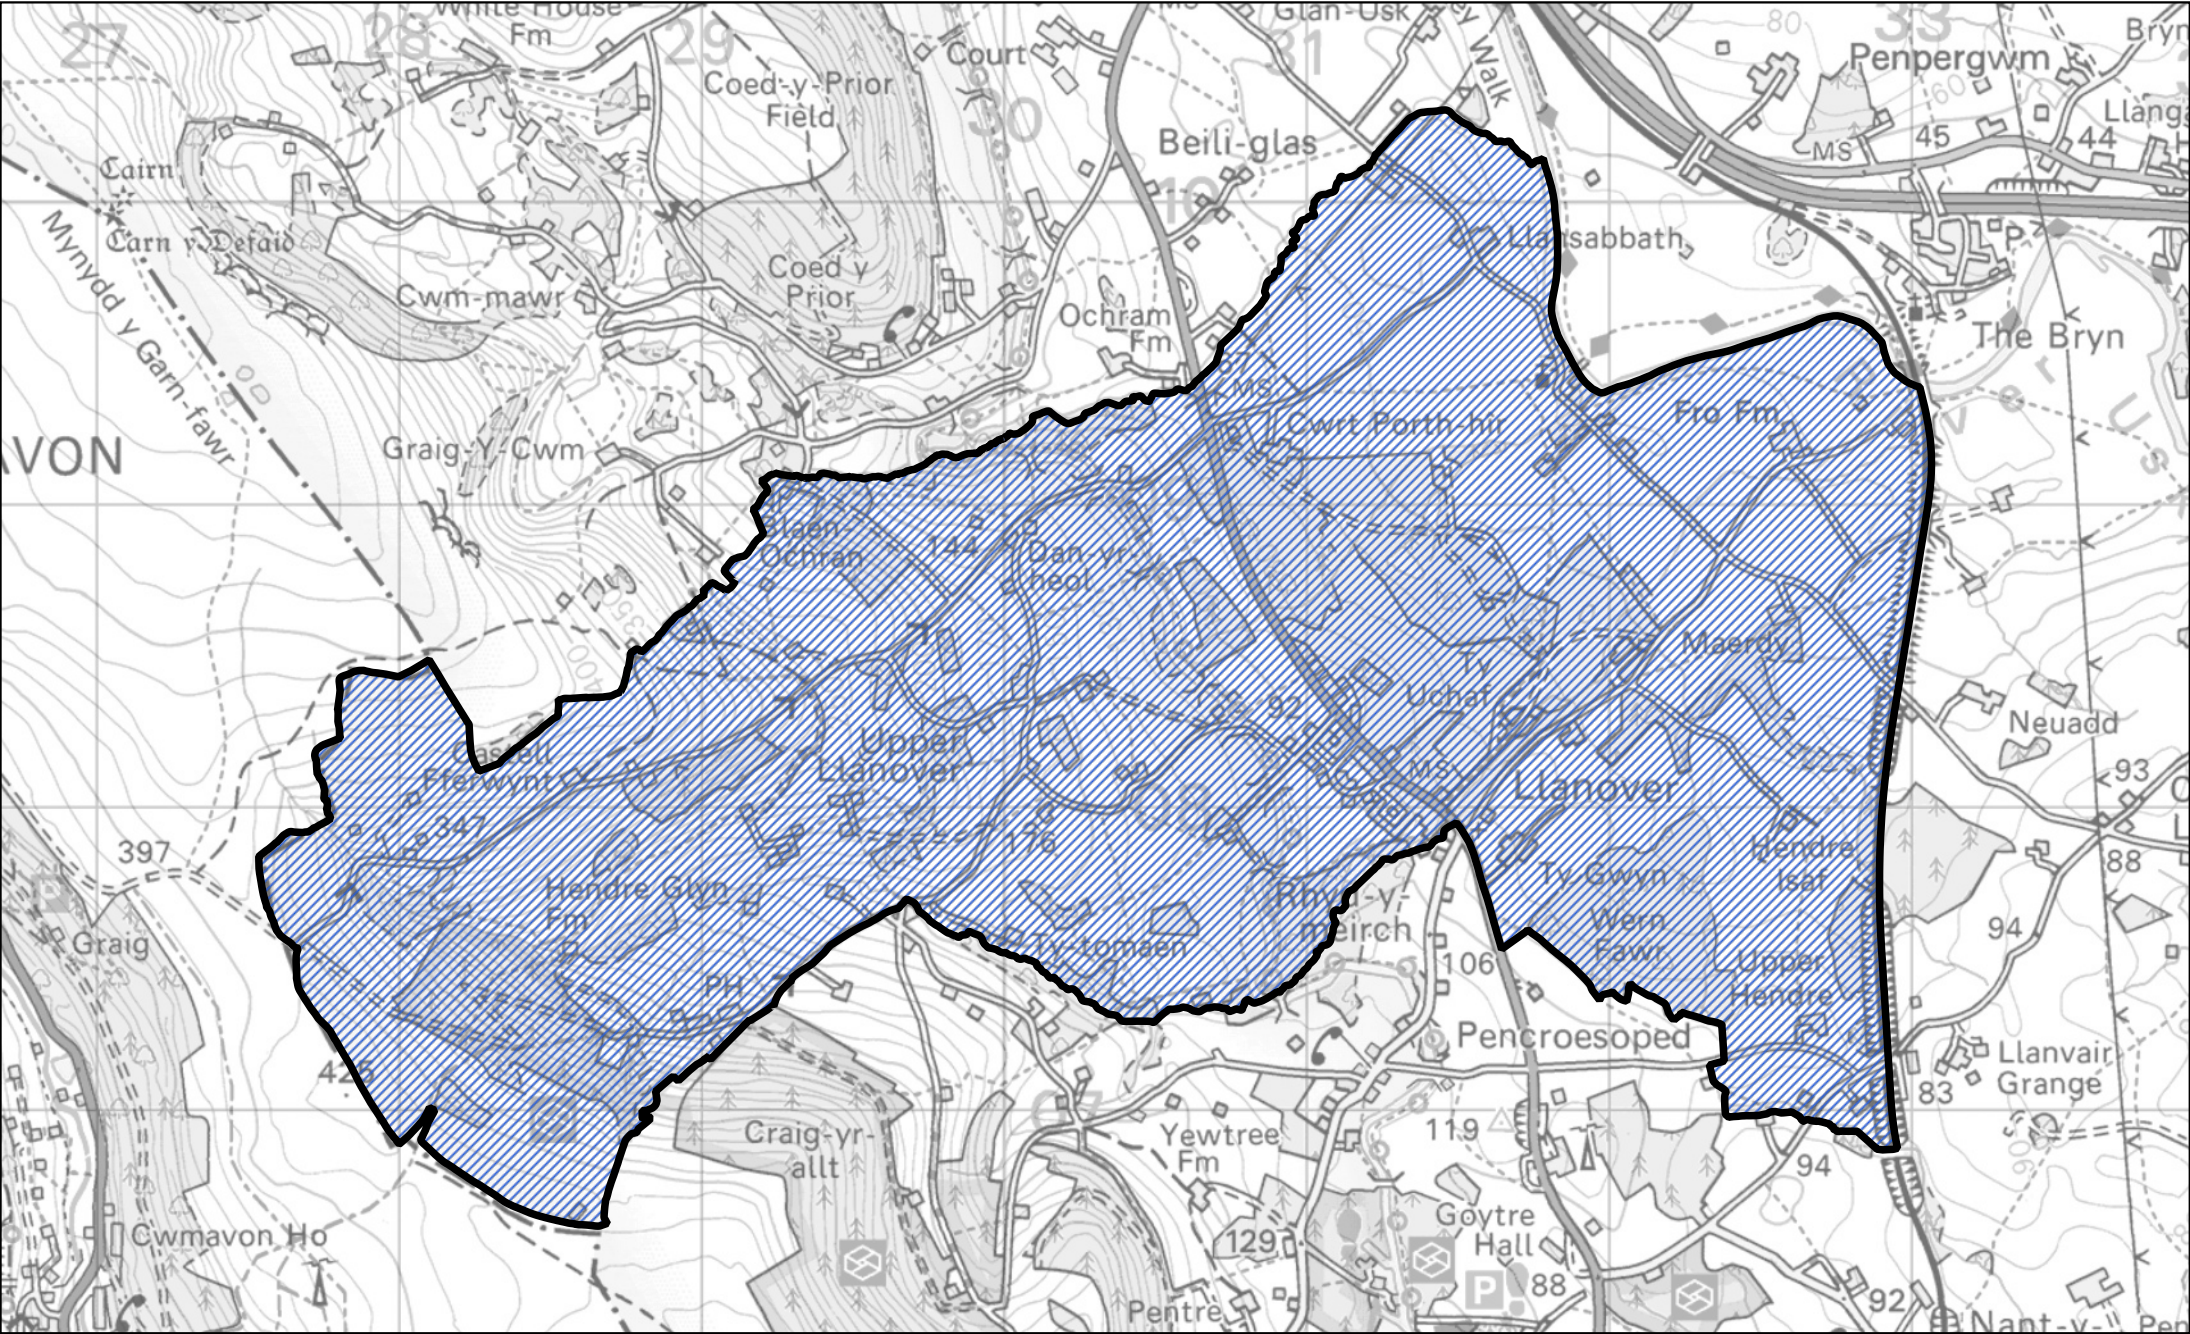

0 300 600 m

 The part of the community of St Arvans transferred to the community of Devauden

1:10,000

Llywodraeth Cymru
Welsh Government

Map 72 of the Monmouthshire (Communities) Order 2021

 The part of the community of Shirenewton transferred to the community of Devauden

0 50 100 m

 The part of the community of Devauden transferred to the community of St Arvans

1:1,500

Llywodraeth Cymru
Welsh Government

 Area transferred from the Llanvihangel Wolvesnewton ward to the Devauden ward of the community of Devauden

 Area of the Llanvihangel Tor-Y-Mynydd ward of the community of Devauden

0 500 1,000 m

1:22,000

 The part of the community of Llanover transferred to the community of Goetre Fawr

 The part of the community of Llanover transferred to the community of Goetre Fawr