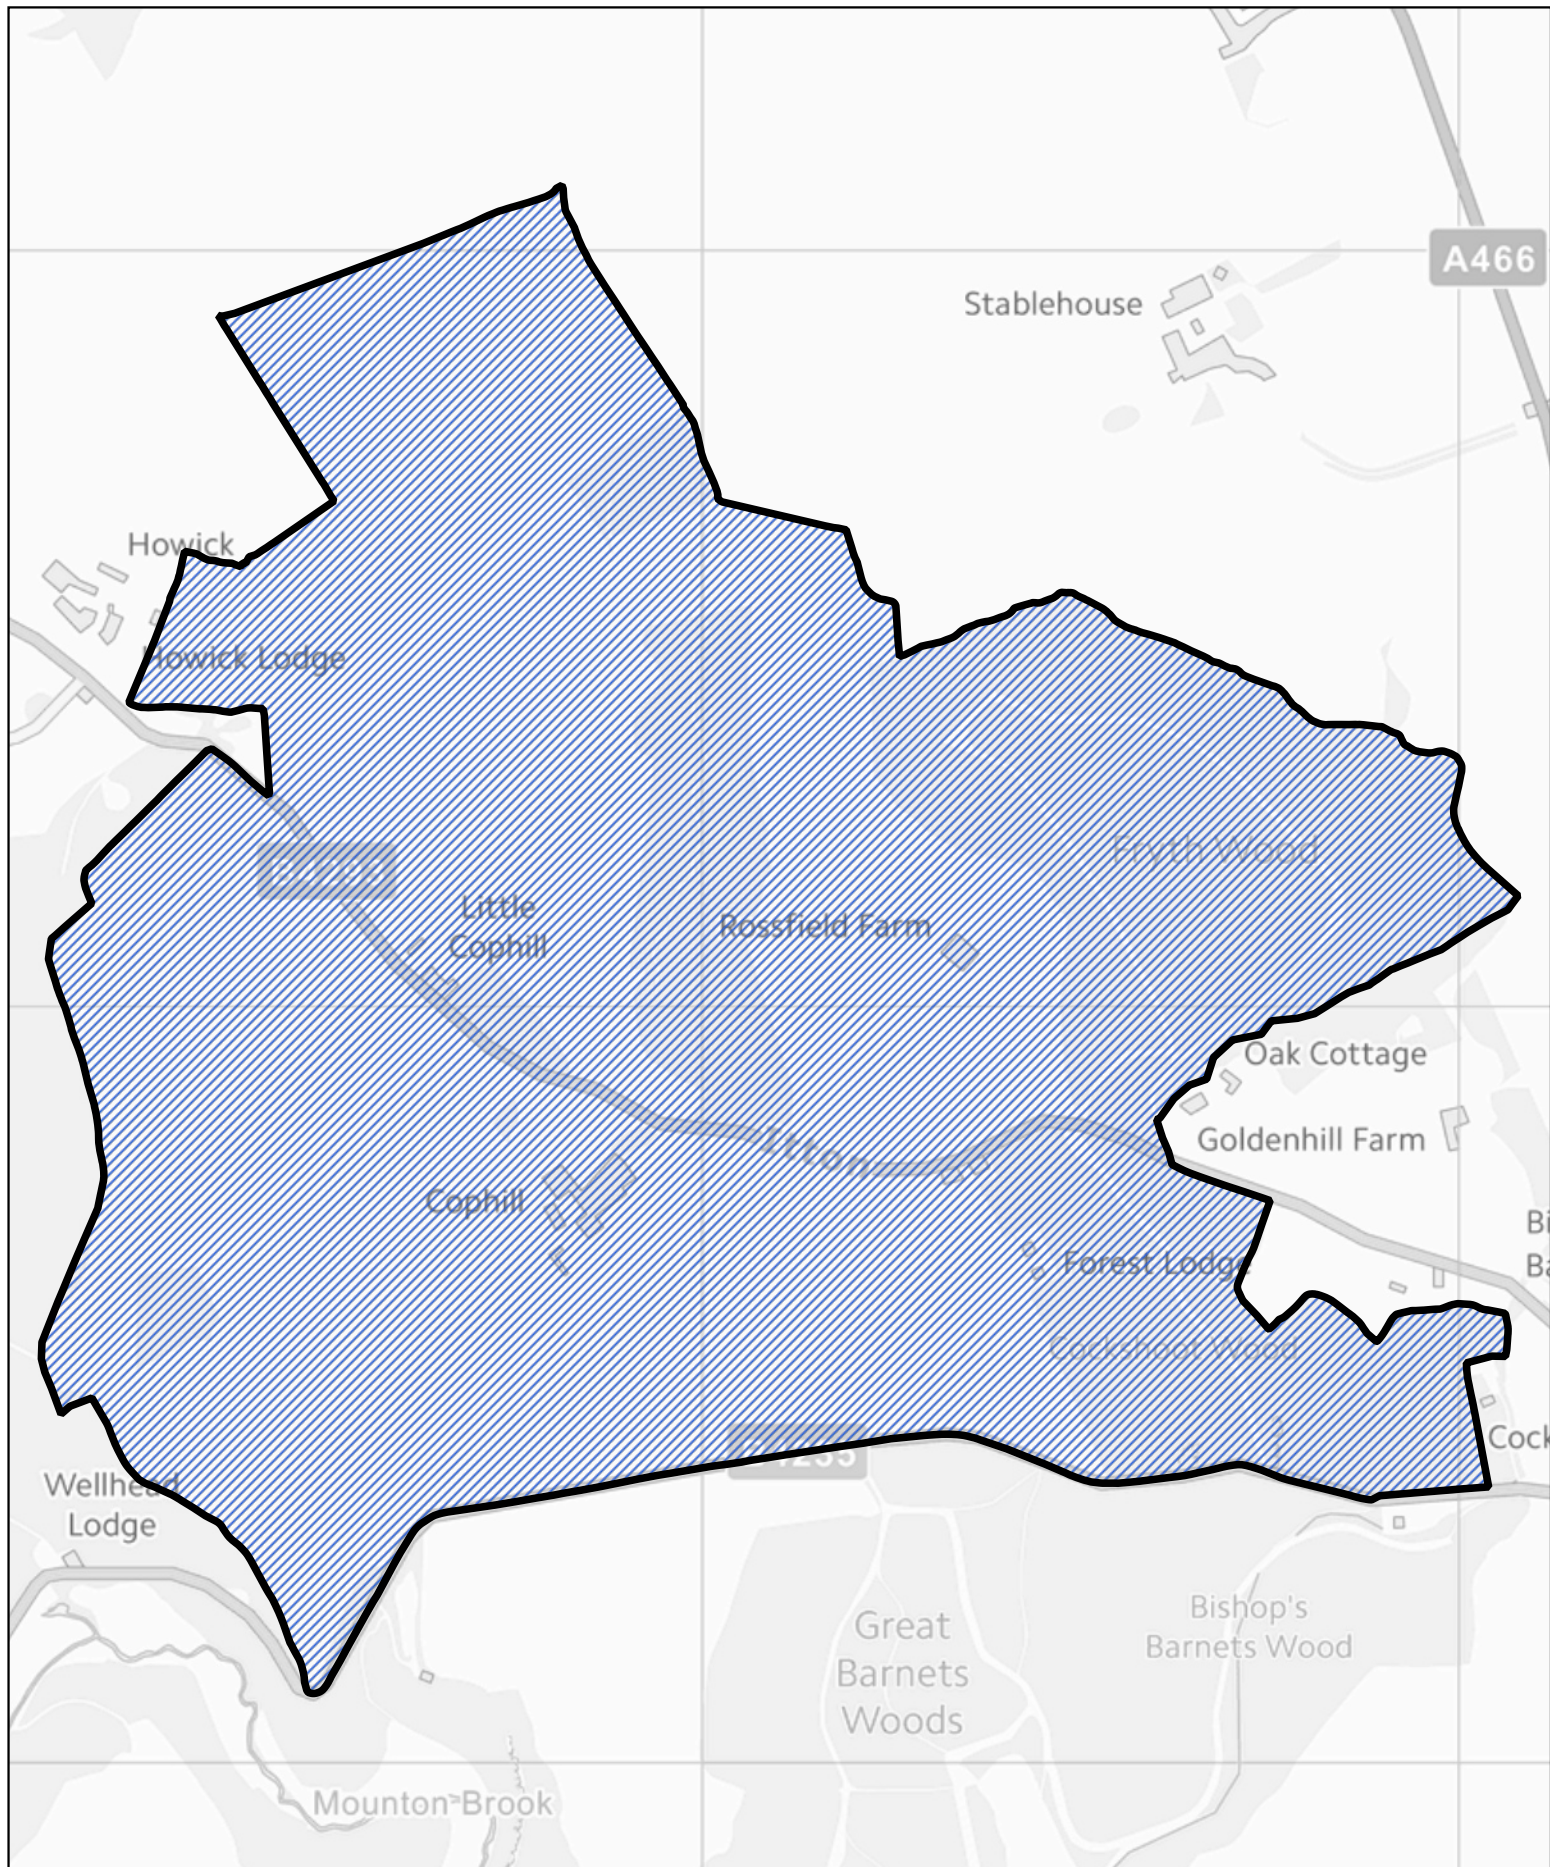

 Area of the Cwmyoy ward of the community of Crucorney

1:45,000

Llywodraeth Cymru
Welsh Government

0 200 400 m

 The part of the community of Tintern transferred to the community of Devauden

1:7,500

Llywodraeth Cymru
Welsh Government

0 300 600 m

 The part of the community of St Arvans transferred to the community of Devauden

1:10,000

Llywodraeth Cymru
Welsh Government

Map 72 of the Monmouthshire (Communities) Order 2021

 The part of the community of Shirenewton transferred to the community of Devauden