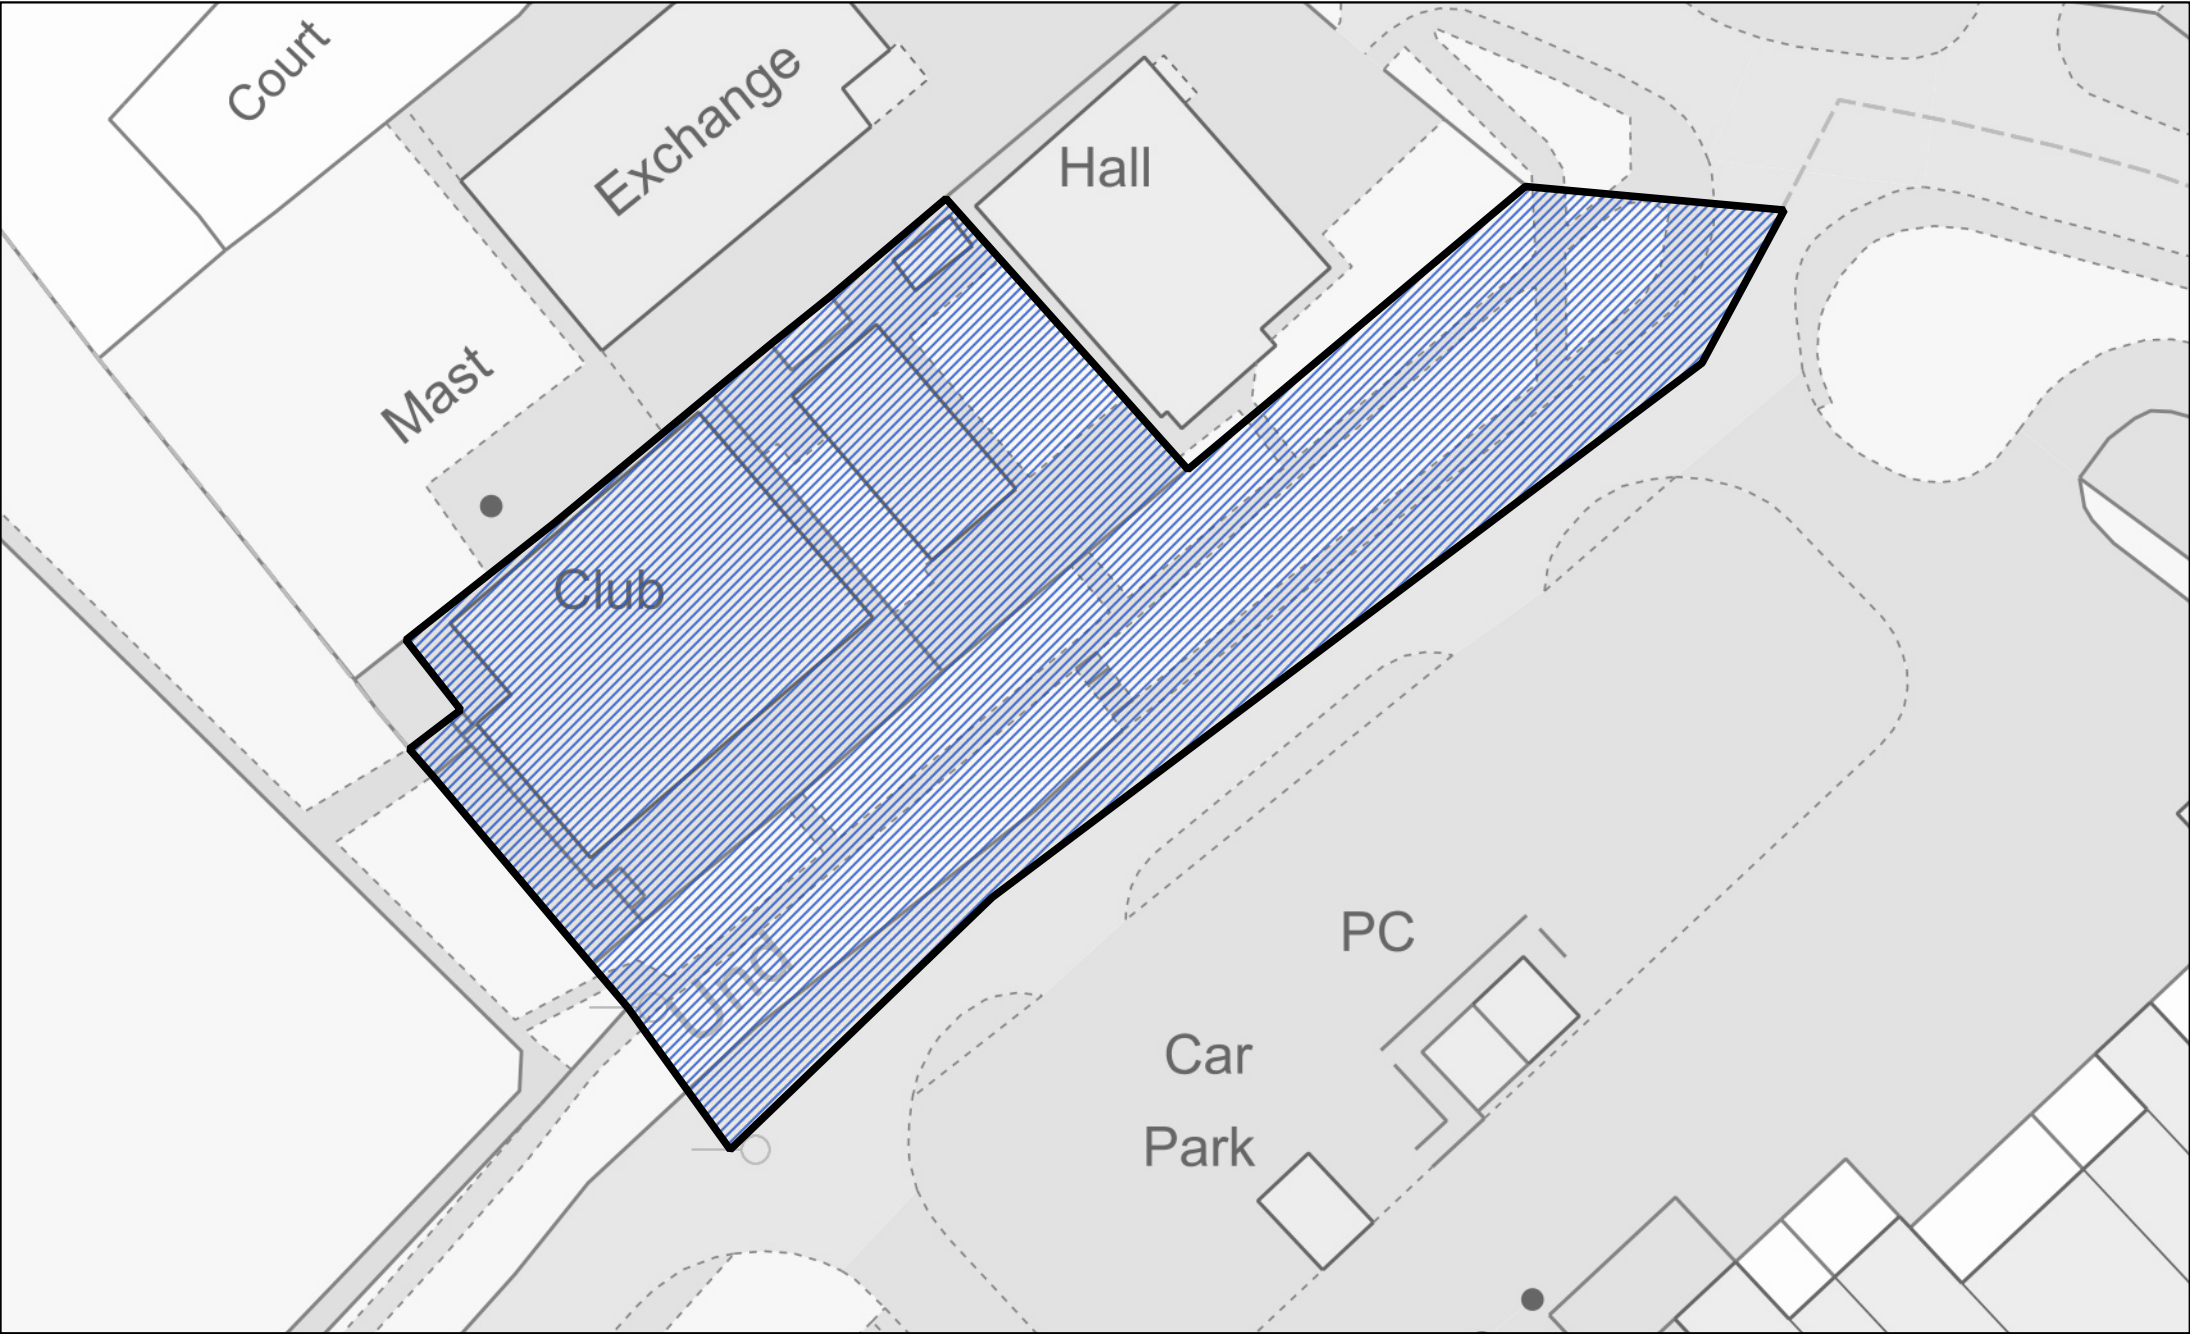


 The part of the community of Caldicot transferred to the community of Rogiet

1:1,000

Llywodraeth Cymru
Welsh Government

 Area transferred from the Caldicot Castle ward to the Caldicot Cross ward of the community of Caldicot