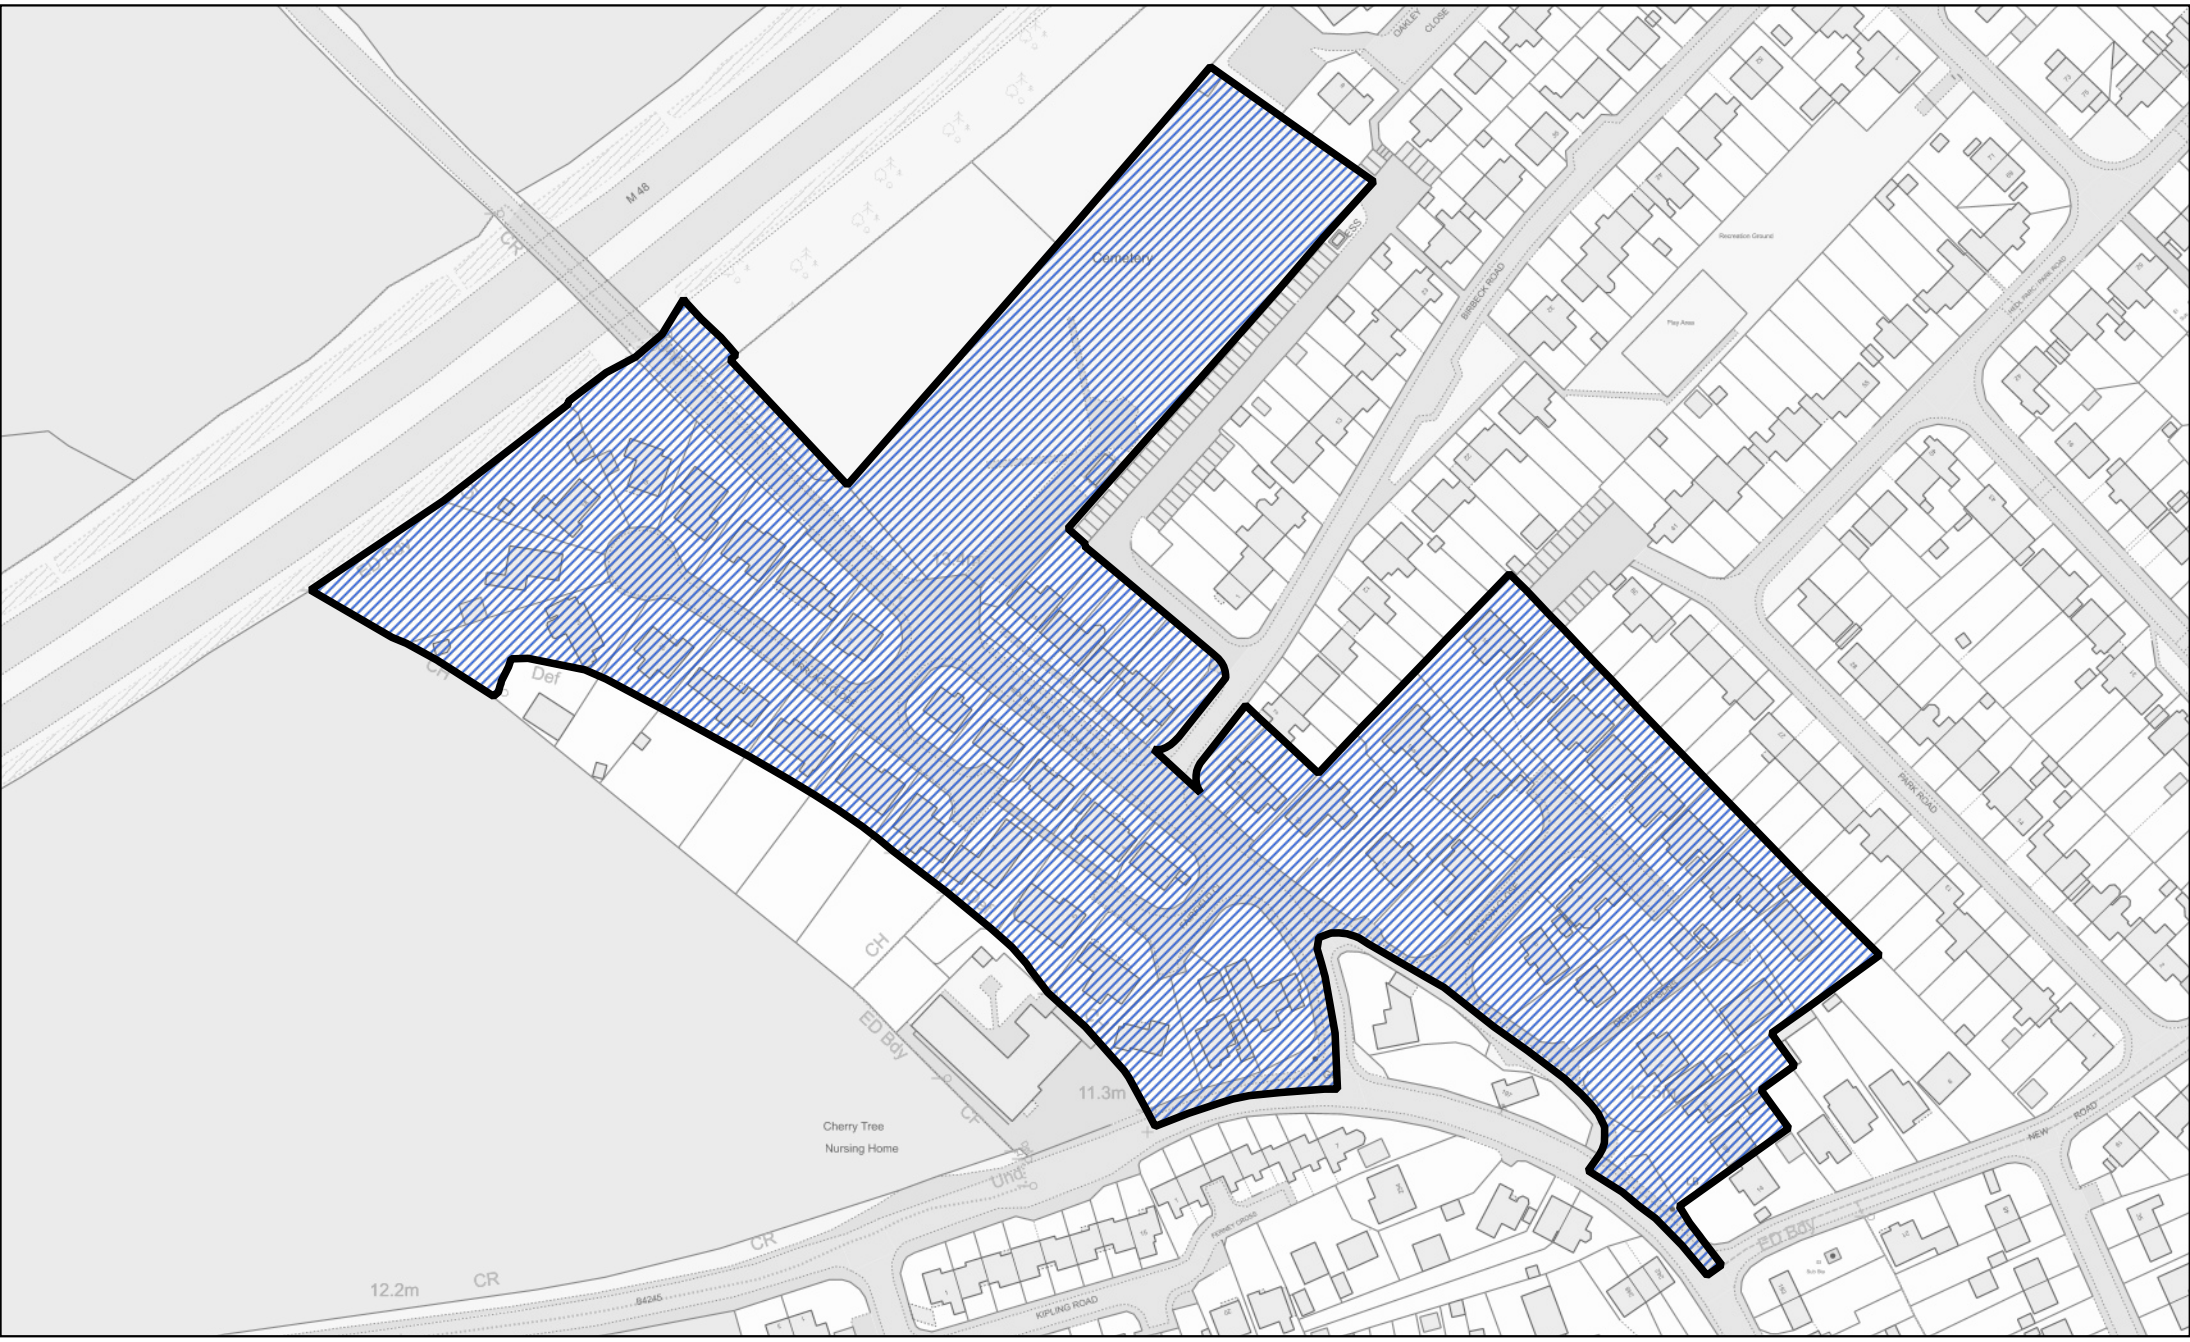

 Area transferred from the Caldicot Castle ward to The Village ward of the community of Caldicot

 Area transferred from the Caldicot Castle ward to the Severn ward of the community of Caldicot

1:500

Llywodraeth Cymru
Welsh Government

 Area transferred from the Dewstow ward to the West End ward of the community of Caldicot

1:2,000

 Area transferred from the Dewstow ward to the Caldicot Cross ward of the community of Caldicot

1:2,500

Llywodraeth Cymru
Welsh Government