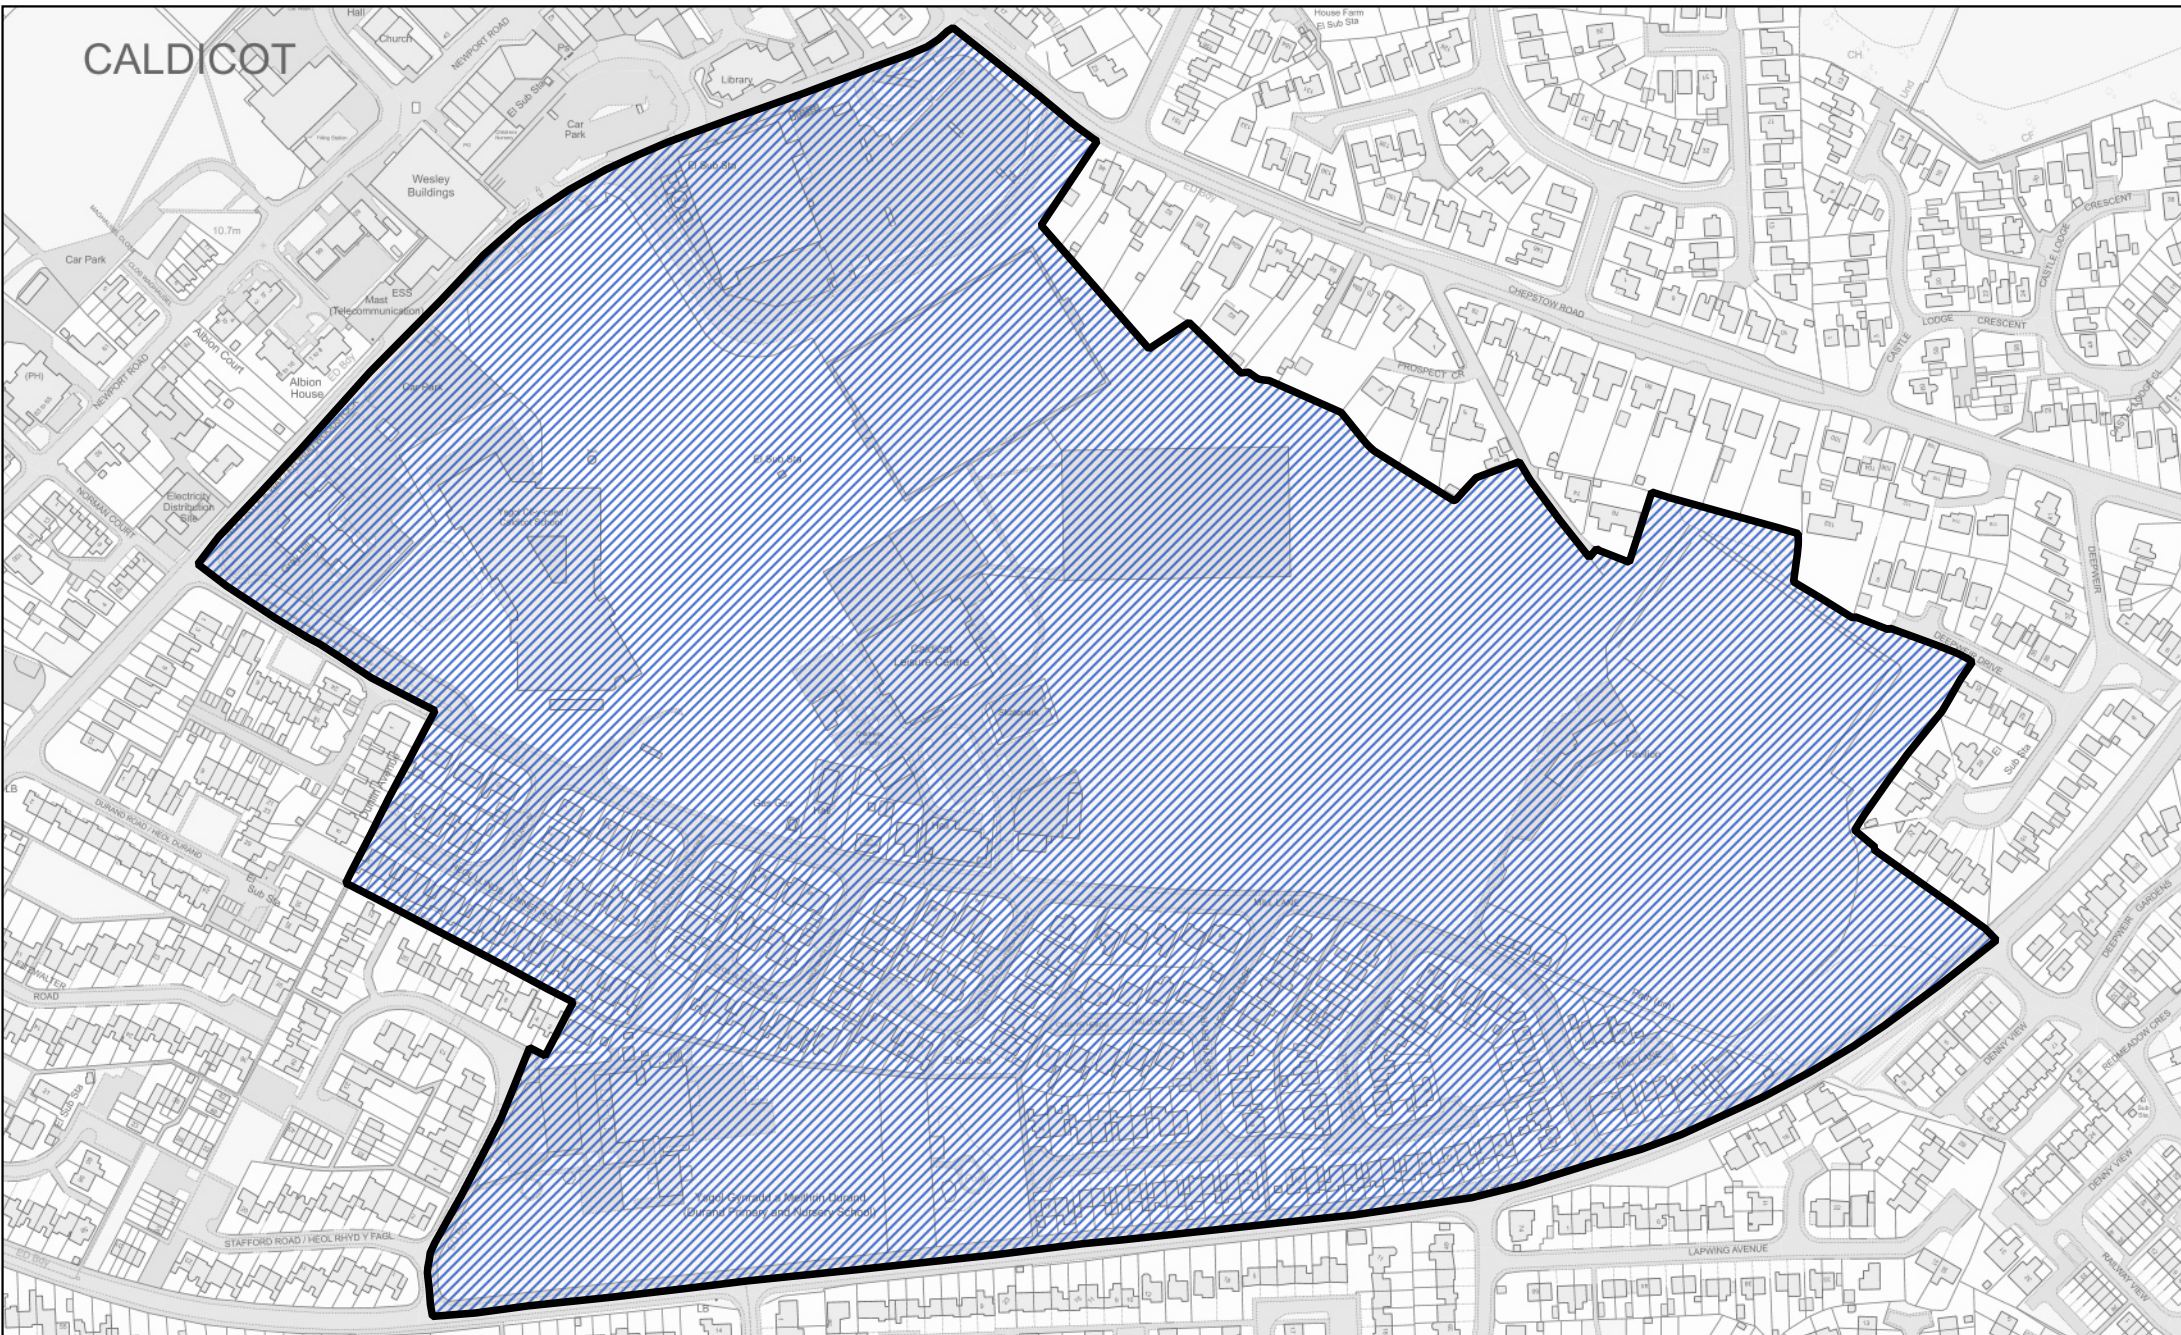

1:3,000

Llywodraeth Cymru
Welsh Government

 Area transferred from the Severn ward to the Caldicot Cross ward of the community of Caldicot

1:2,500

CALDICOT

 Area transferred from the Severn ward to The Village ward of the community of Caldicot