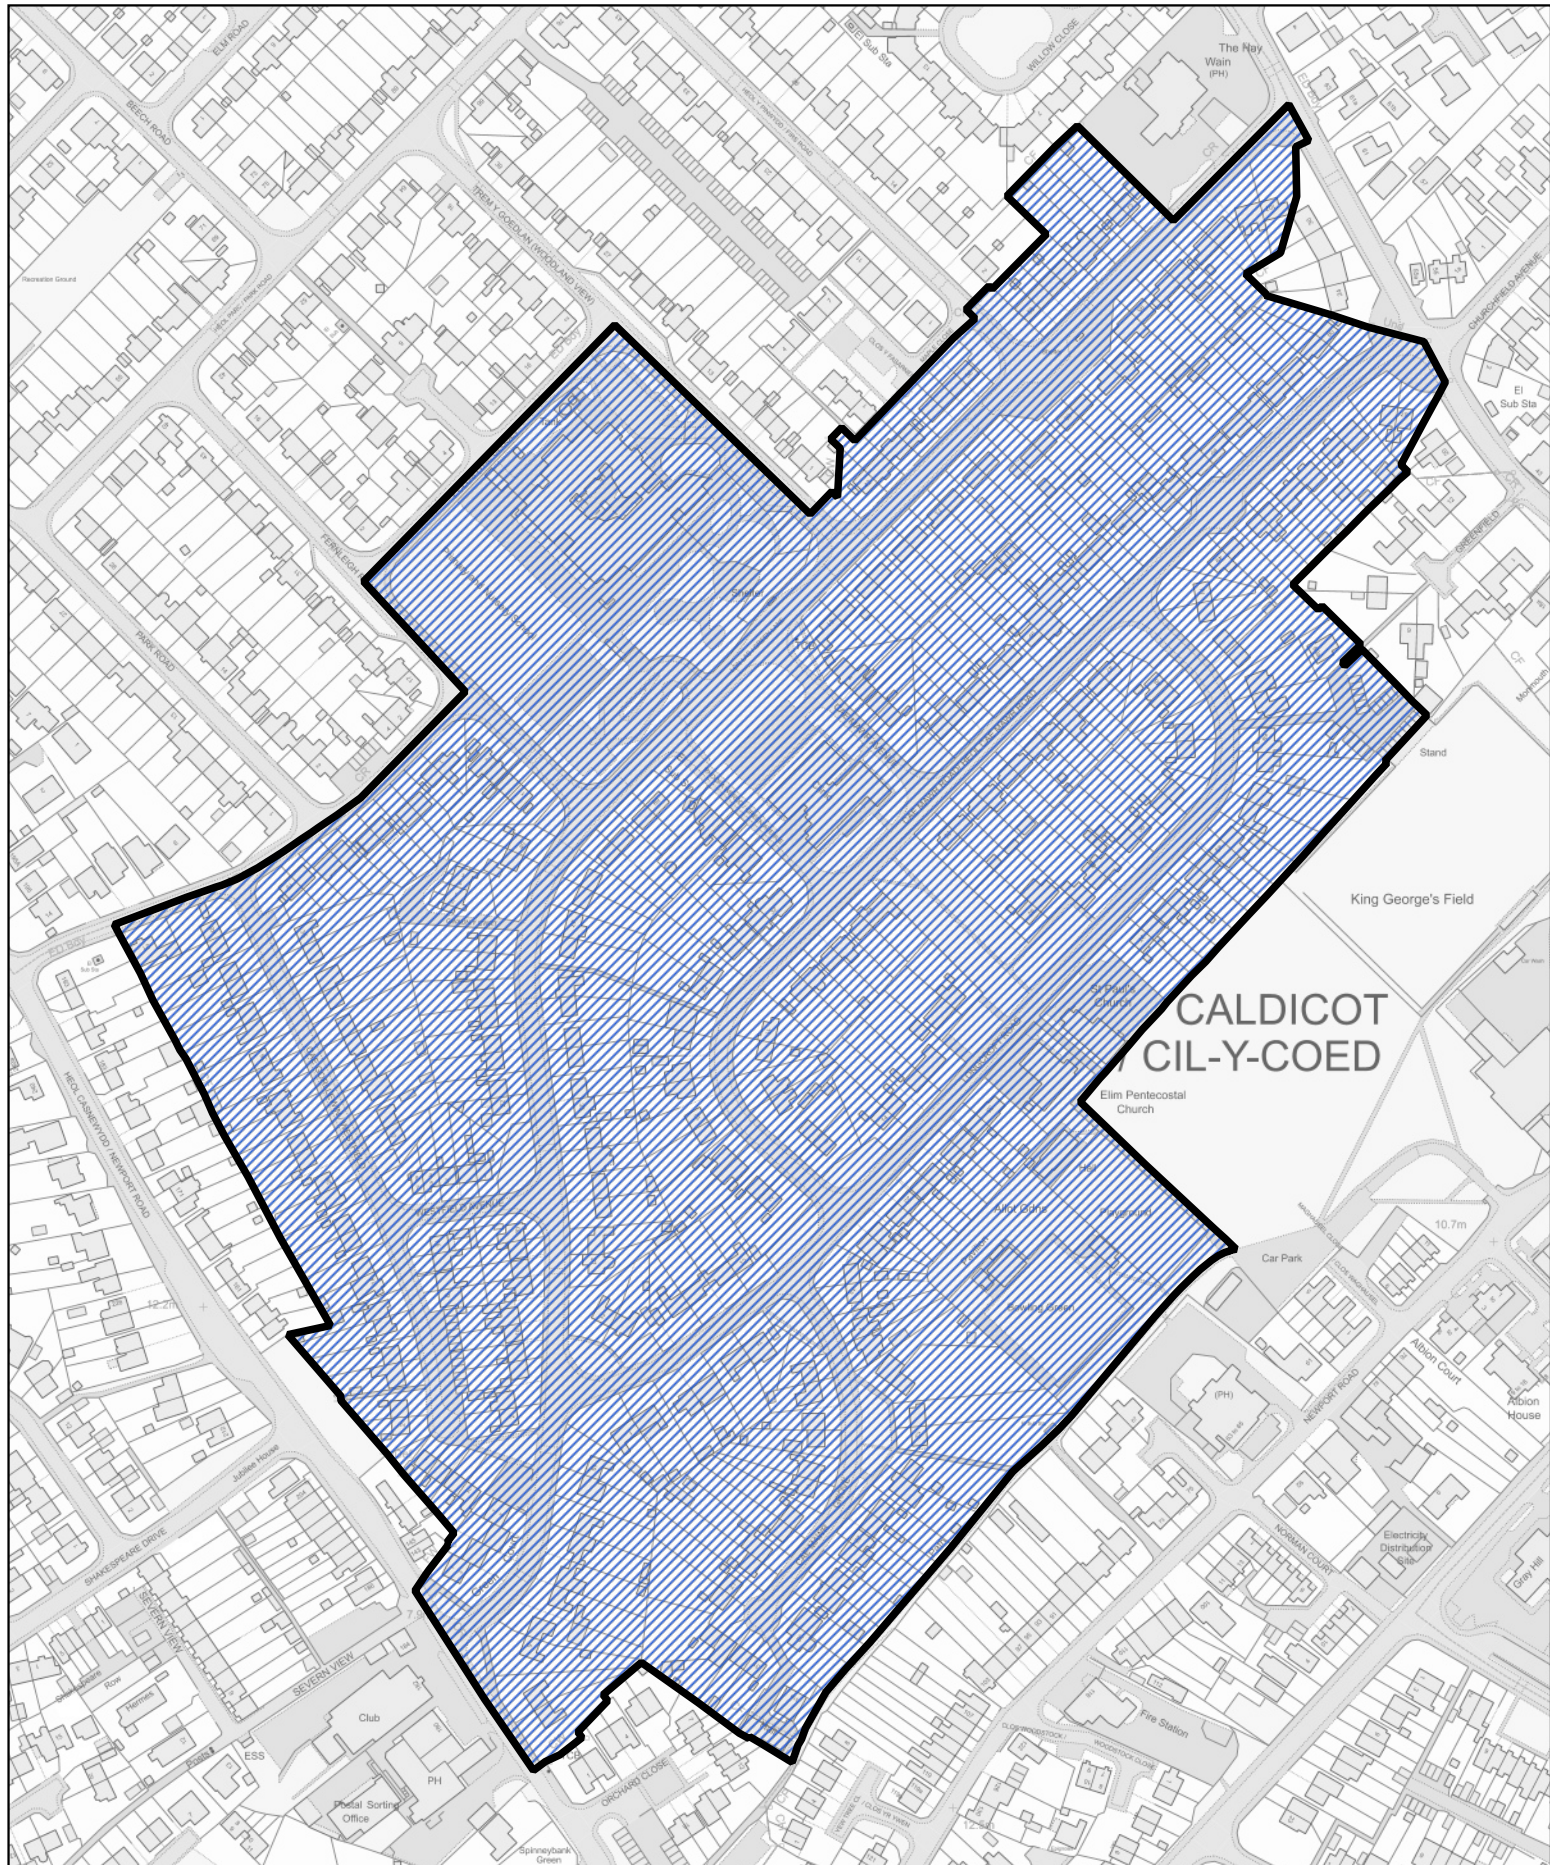

 Area transferred from the Dewstow ward to the West End ward of the community of Caldicot

1:2,000

 Area transferred from the Dewstow ward to the Caldicot Cross ward of the community of Caldicot

1:2,500

Llywodraeth Cymru
Welsh Government