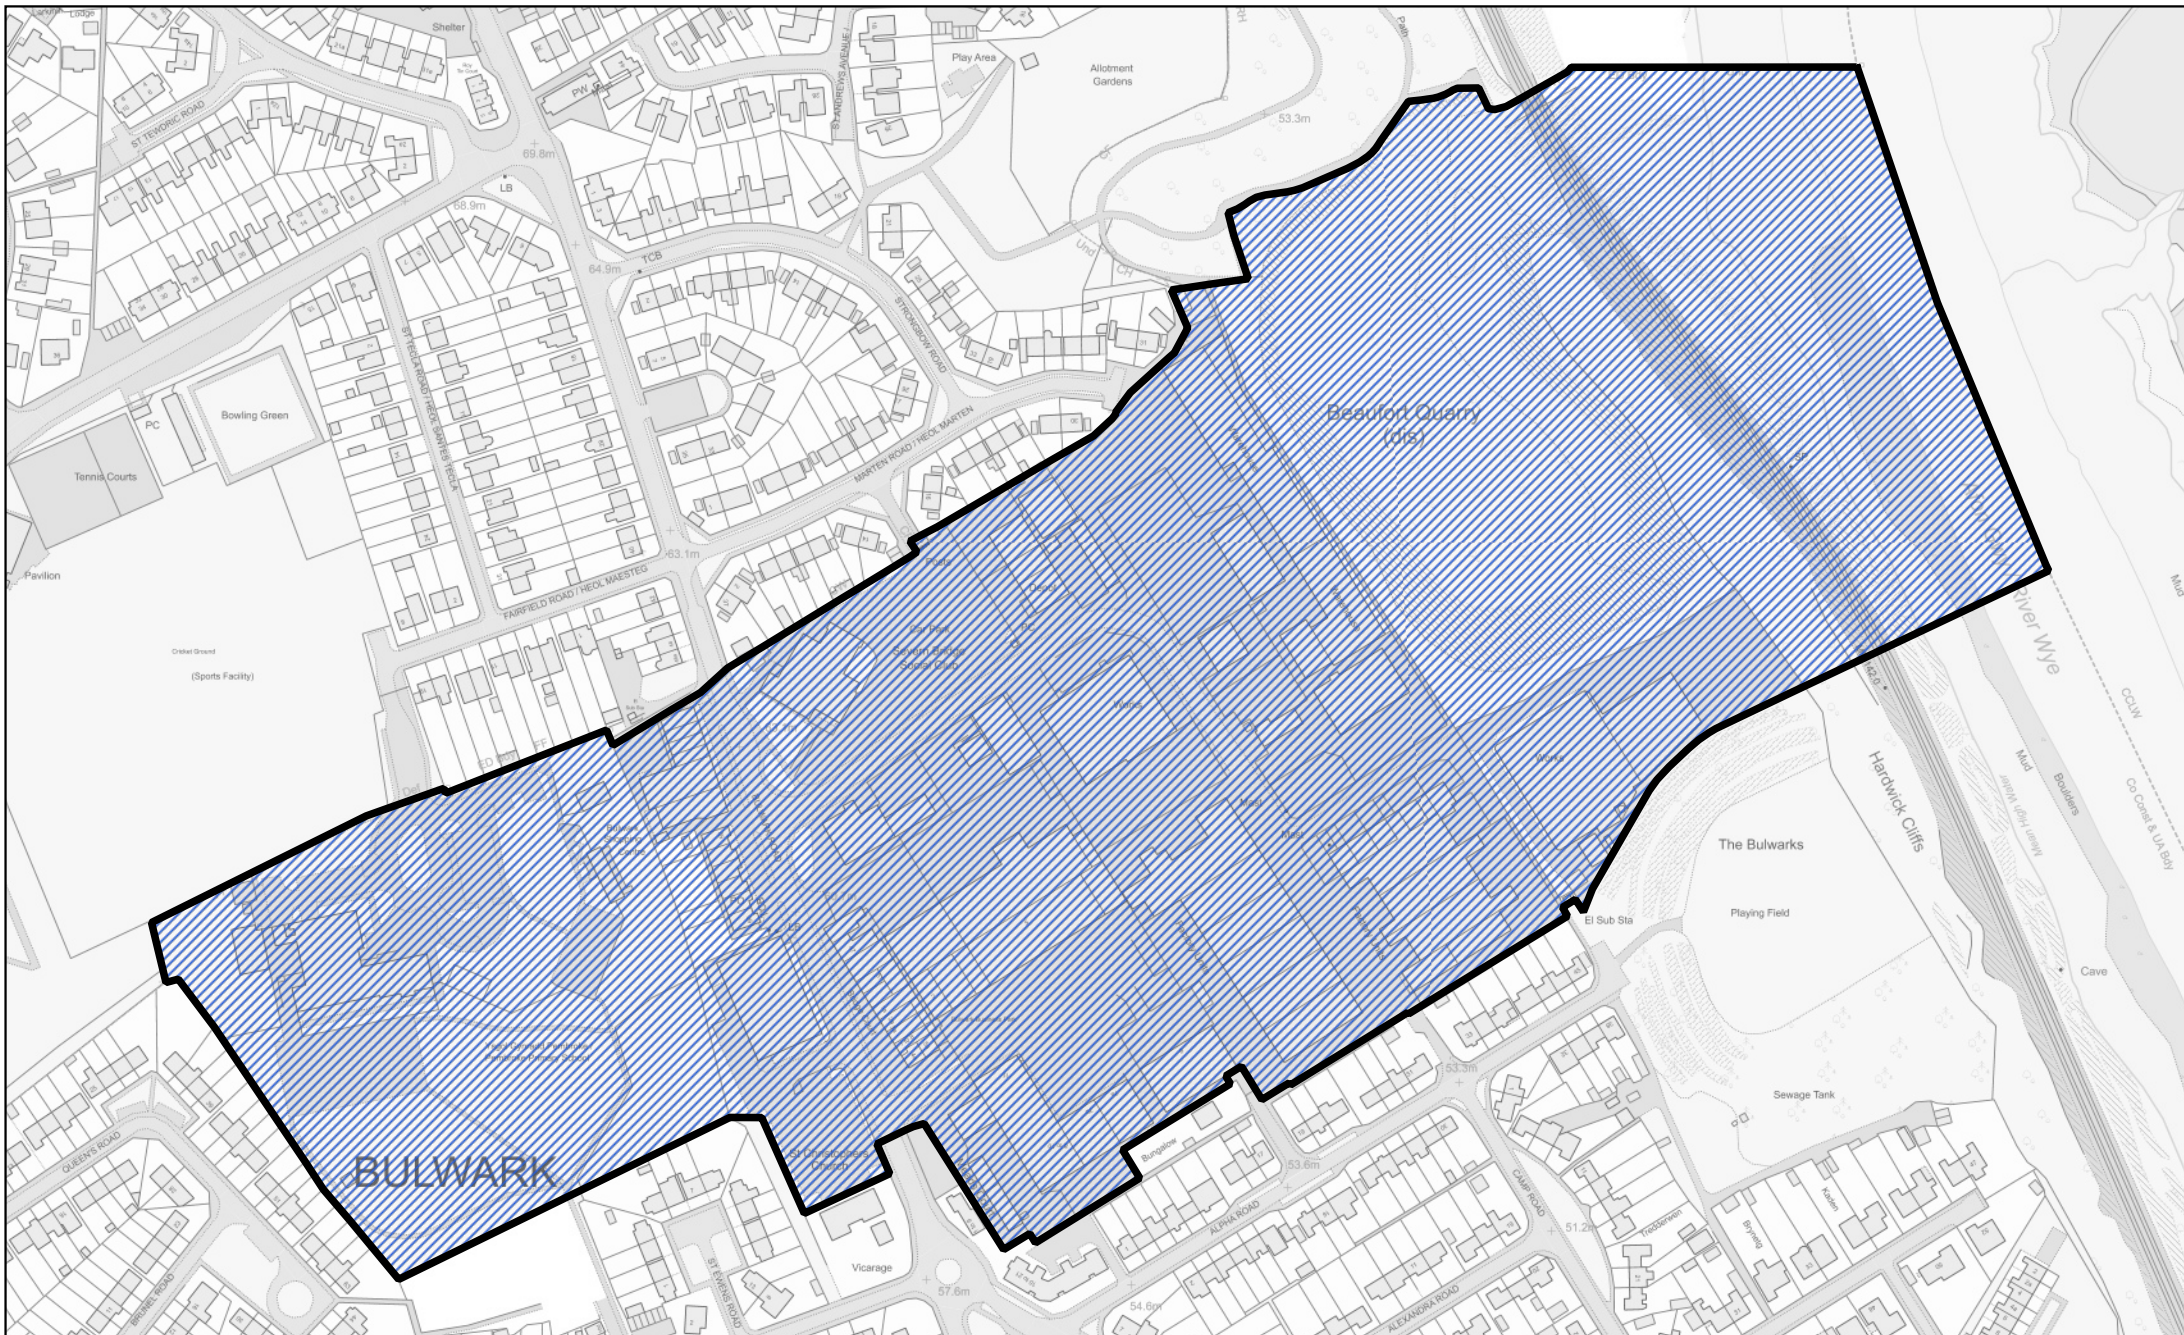

0 30 60 m

 Area transferred from the St Kingsmark ward to the Larkfield ward of the community of Chepstow

1:1,000

Llywodraeth Cymru
Welsh Government

Map 51 of the Monmouthshire (Communities) Order 2021

 Area transferred from the Larkfield ward to the Mount Pleasant ward of the community of Chepstow

 Area transferred from the Larkfield ward to the St Mary's ward of the community of Chepstow

1:1,000

Llywodraeth Cymru
Welsh Government

Map 53 of the Monmouthshire (Communities) Order 2021

 Area transferred from the St Christophers ward to the Larkfield ward of the community of Chepstow

 Area transferred from the St Christophers ward to the Thornwell ward of the community of Chepstow

1:3,000

 Area transferred from the St Christopher's ward to the Maple Avenue ward of the community of Chepstow