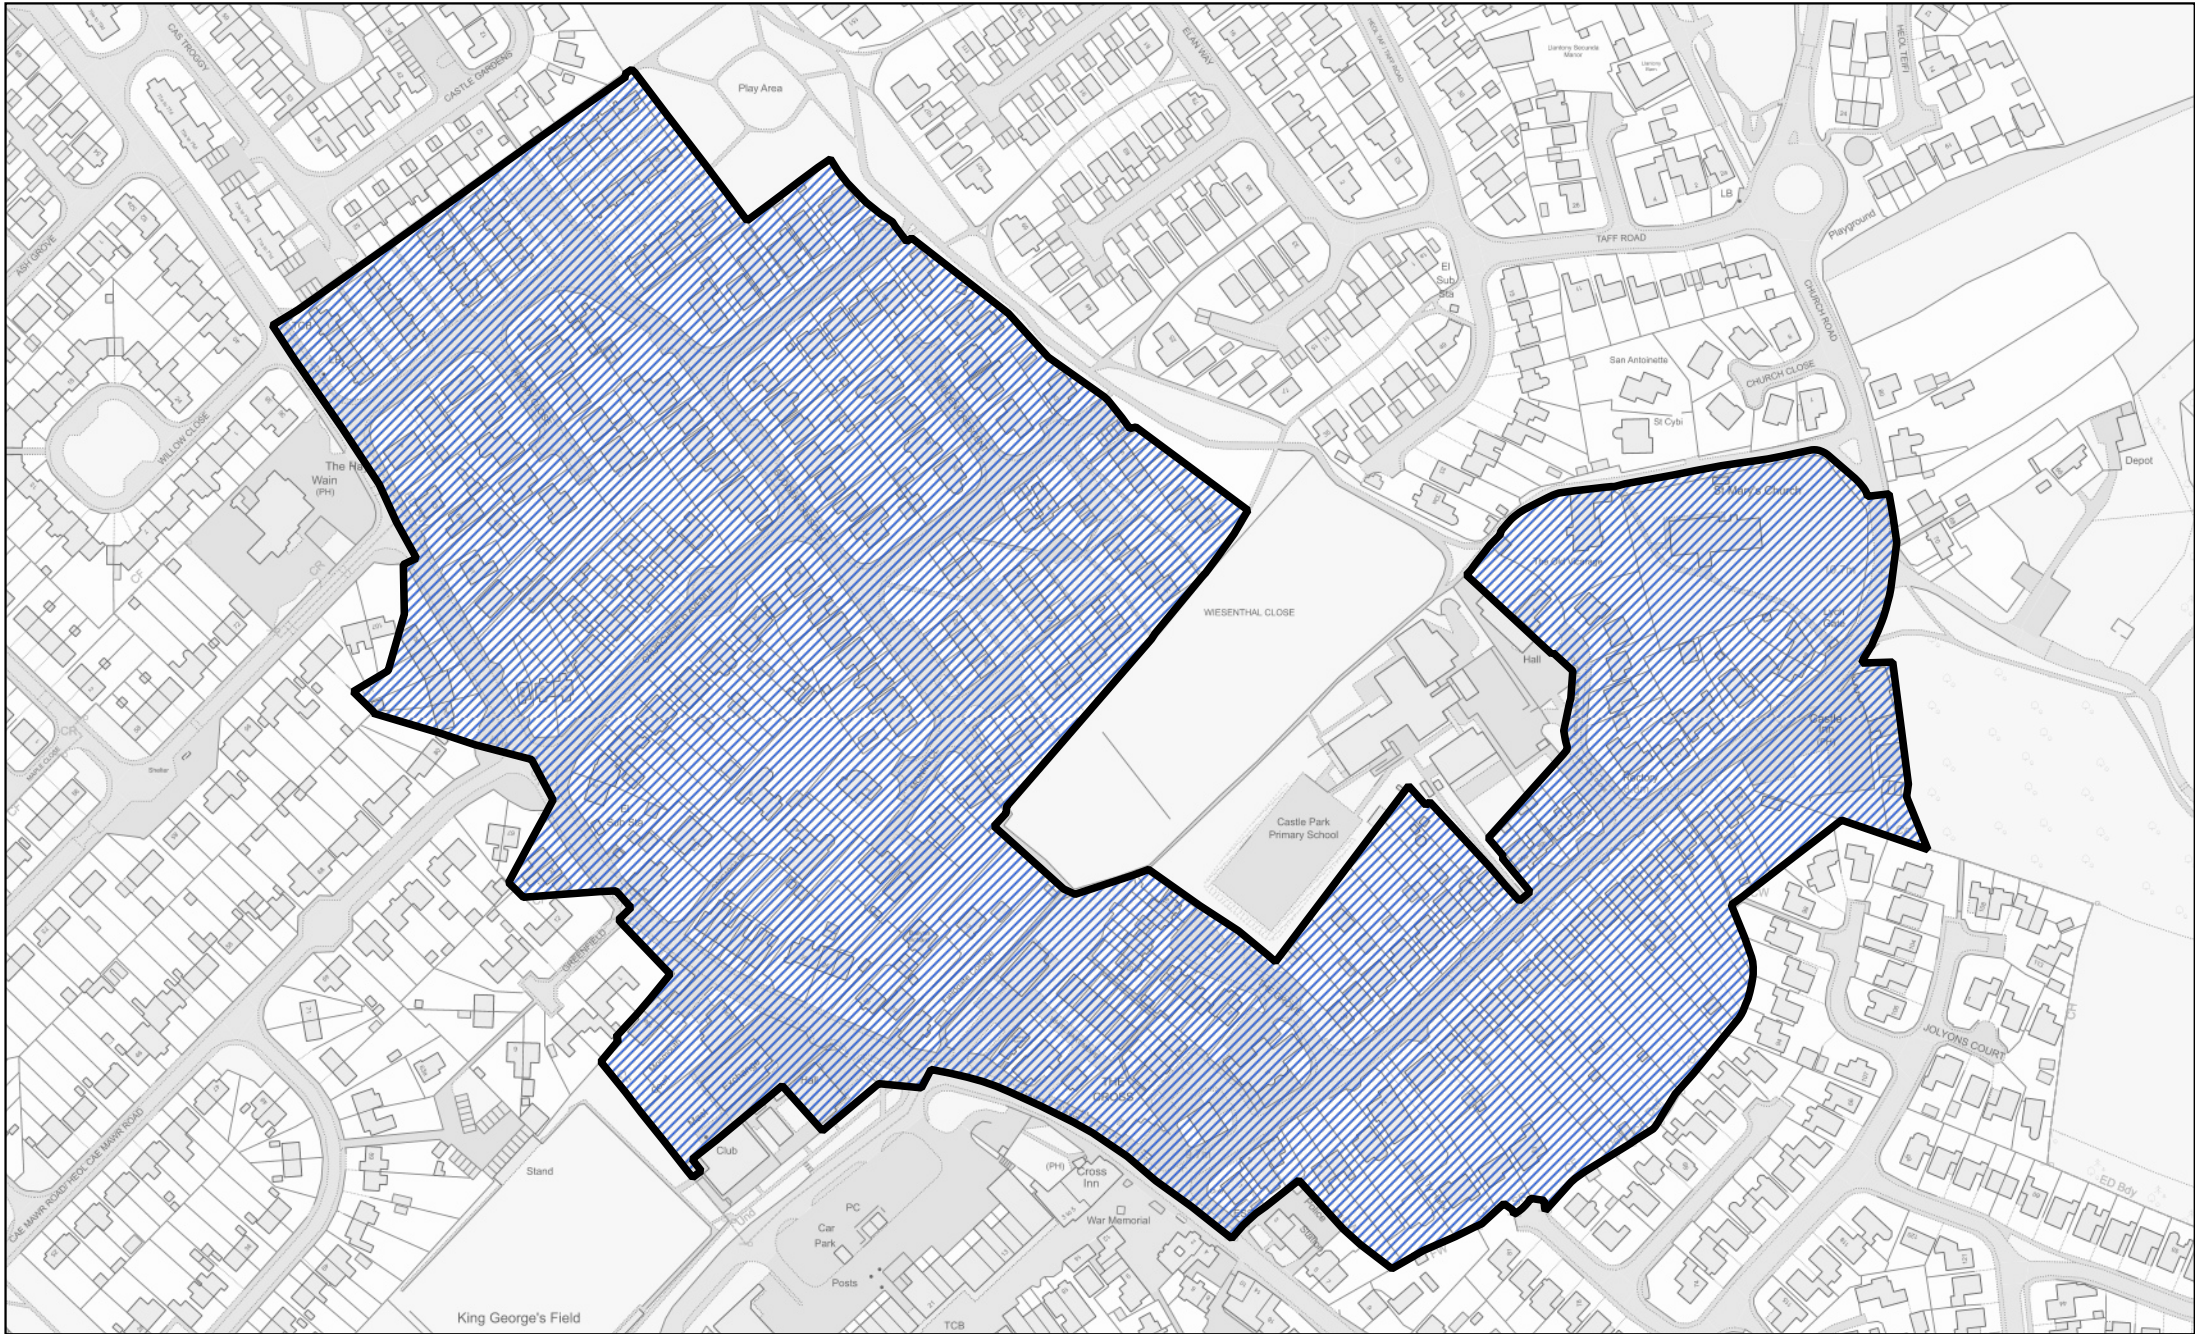


 The part of the community of Caldicot transferred to the community of Rogiet

1:1,000

Llywodraeth Cymru
Welsh Government

 Area transferred from the Caldicot Castle ward to the Caldicot Cross ward of the community of Caldicot

 Area transferred from the Caldicot Castle ward to The Village ward of the community of Caldicot

 Area transferred from the Caldicot Castle ward to the Severn ward of the community of Caldicot

1:500

Llywodraeth Cymru
Welsh Government