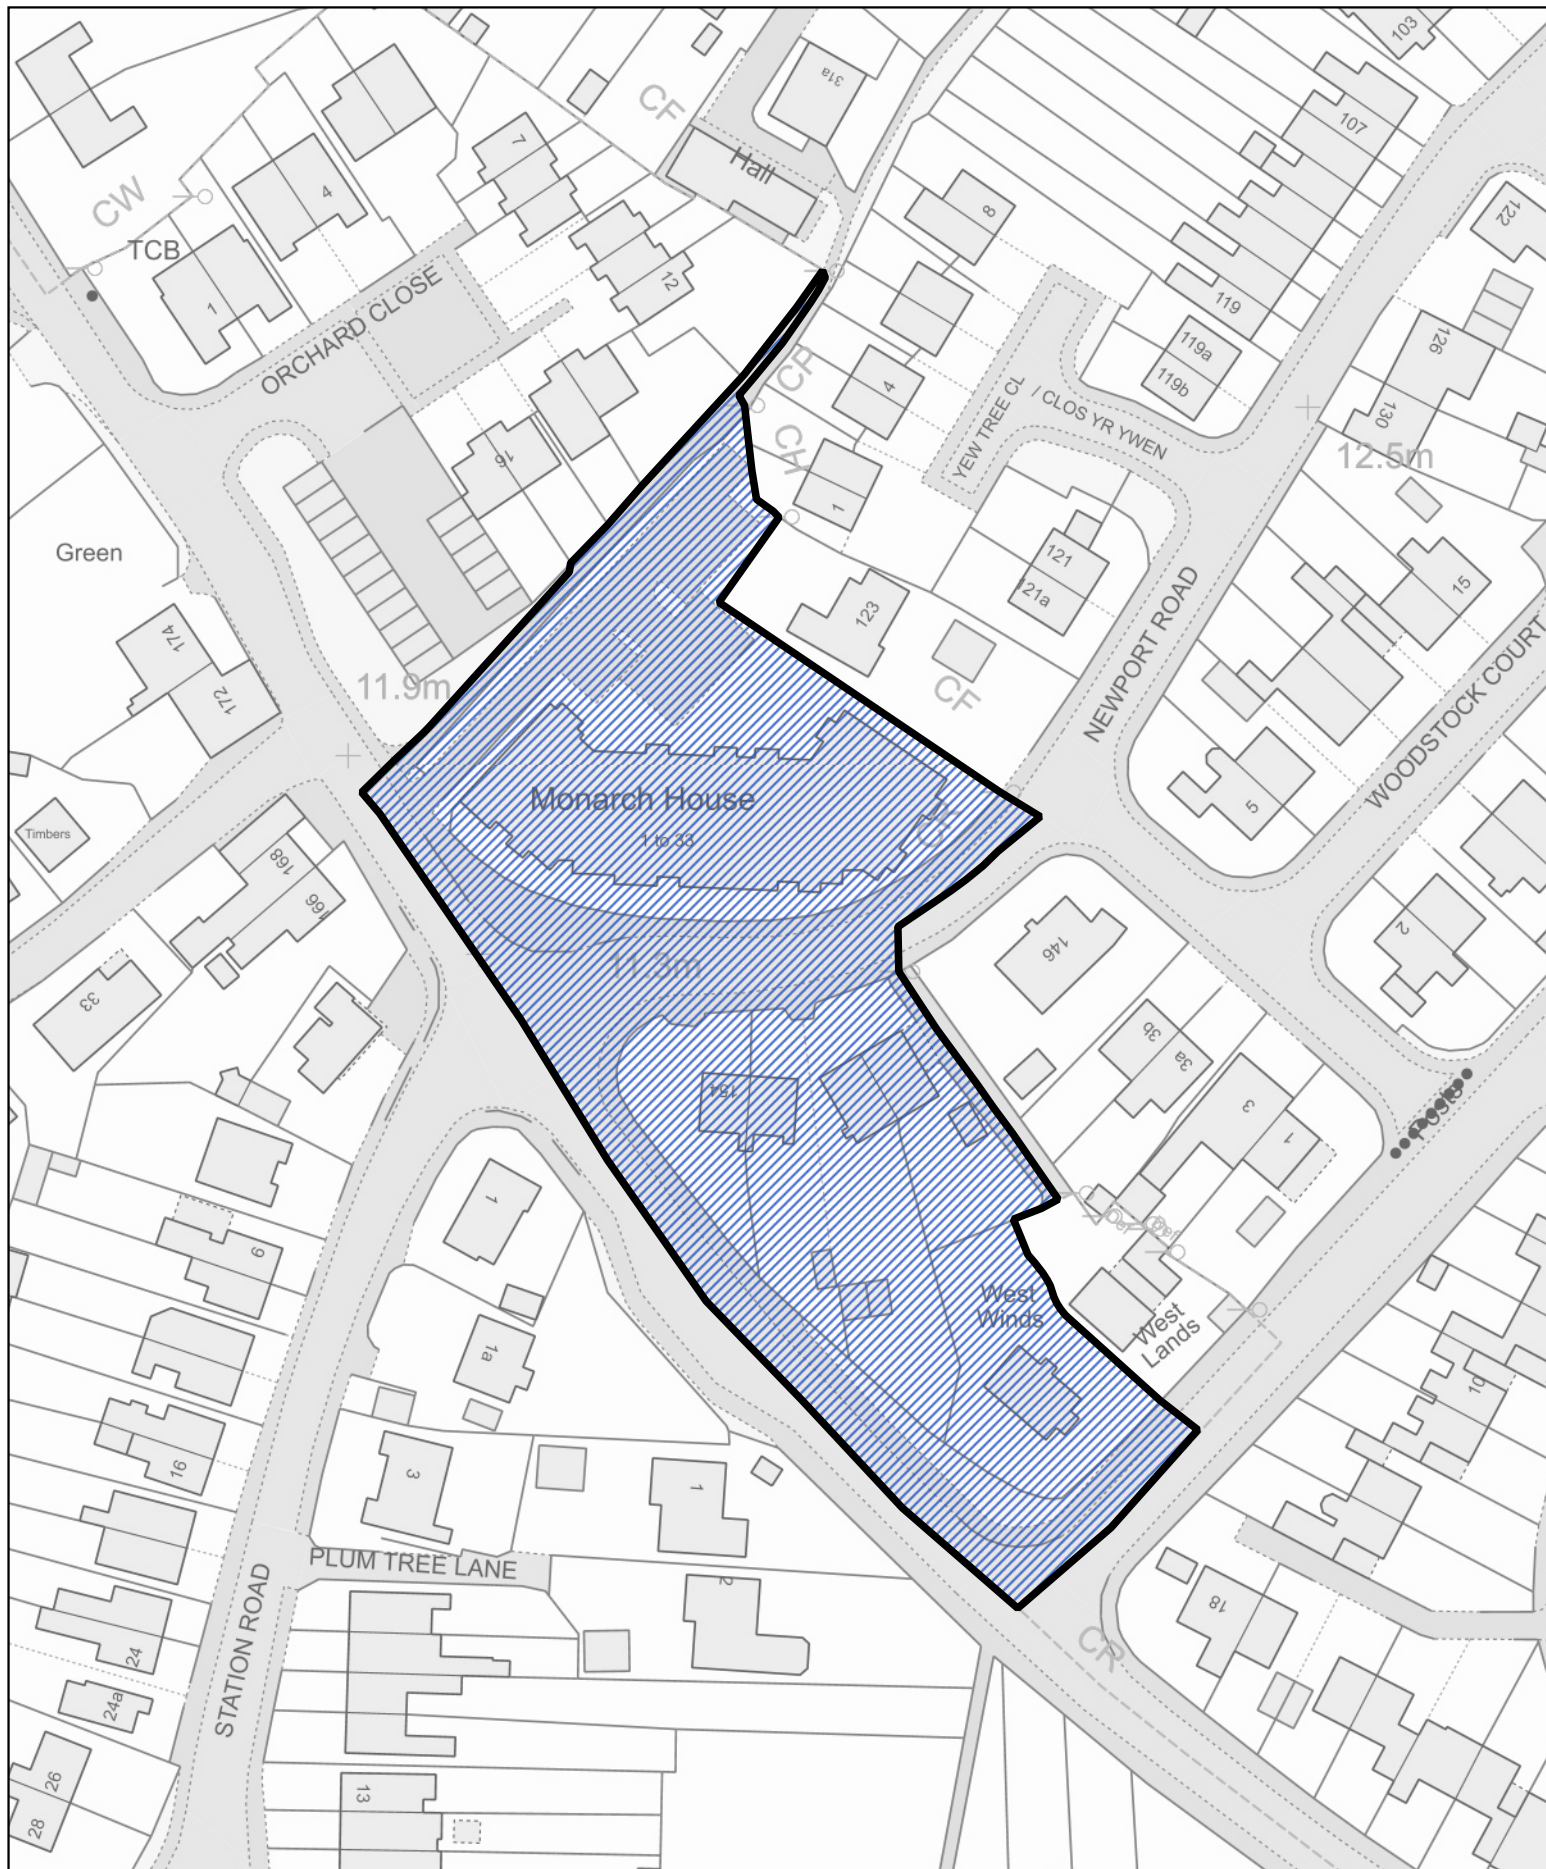

Area transferred from the West End ward to The Village ward of the community of Caldicot

1:1,000

Llywodraeth Cymru
Welsh Government