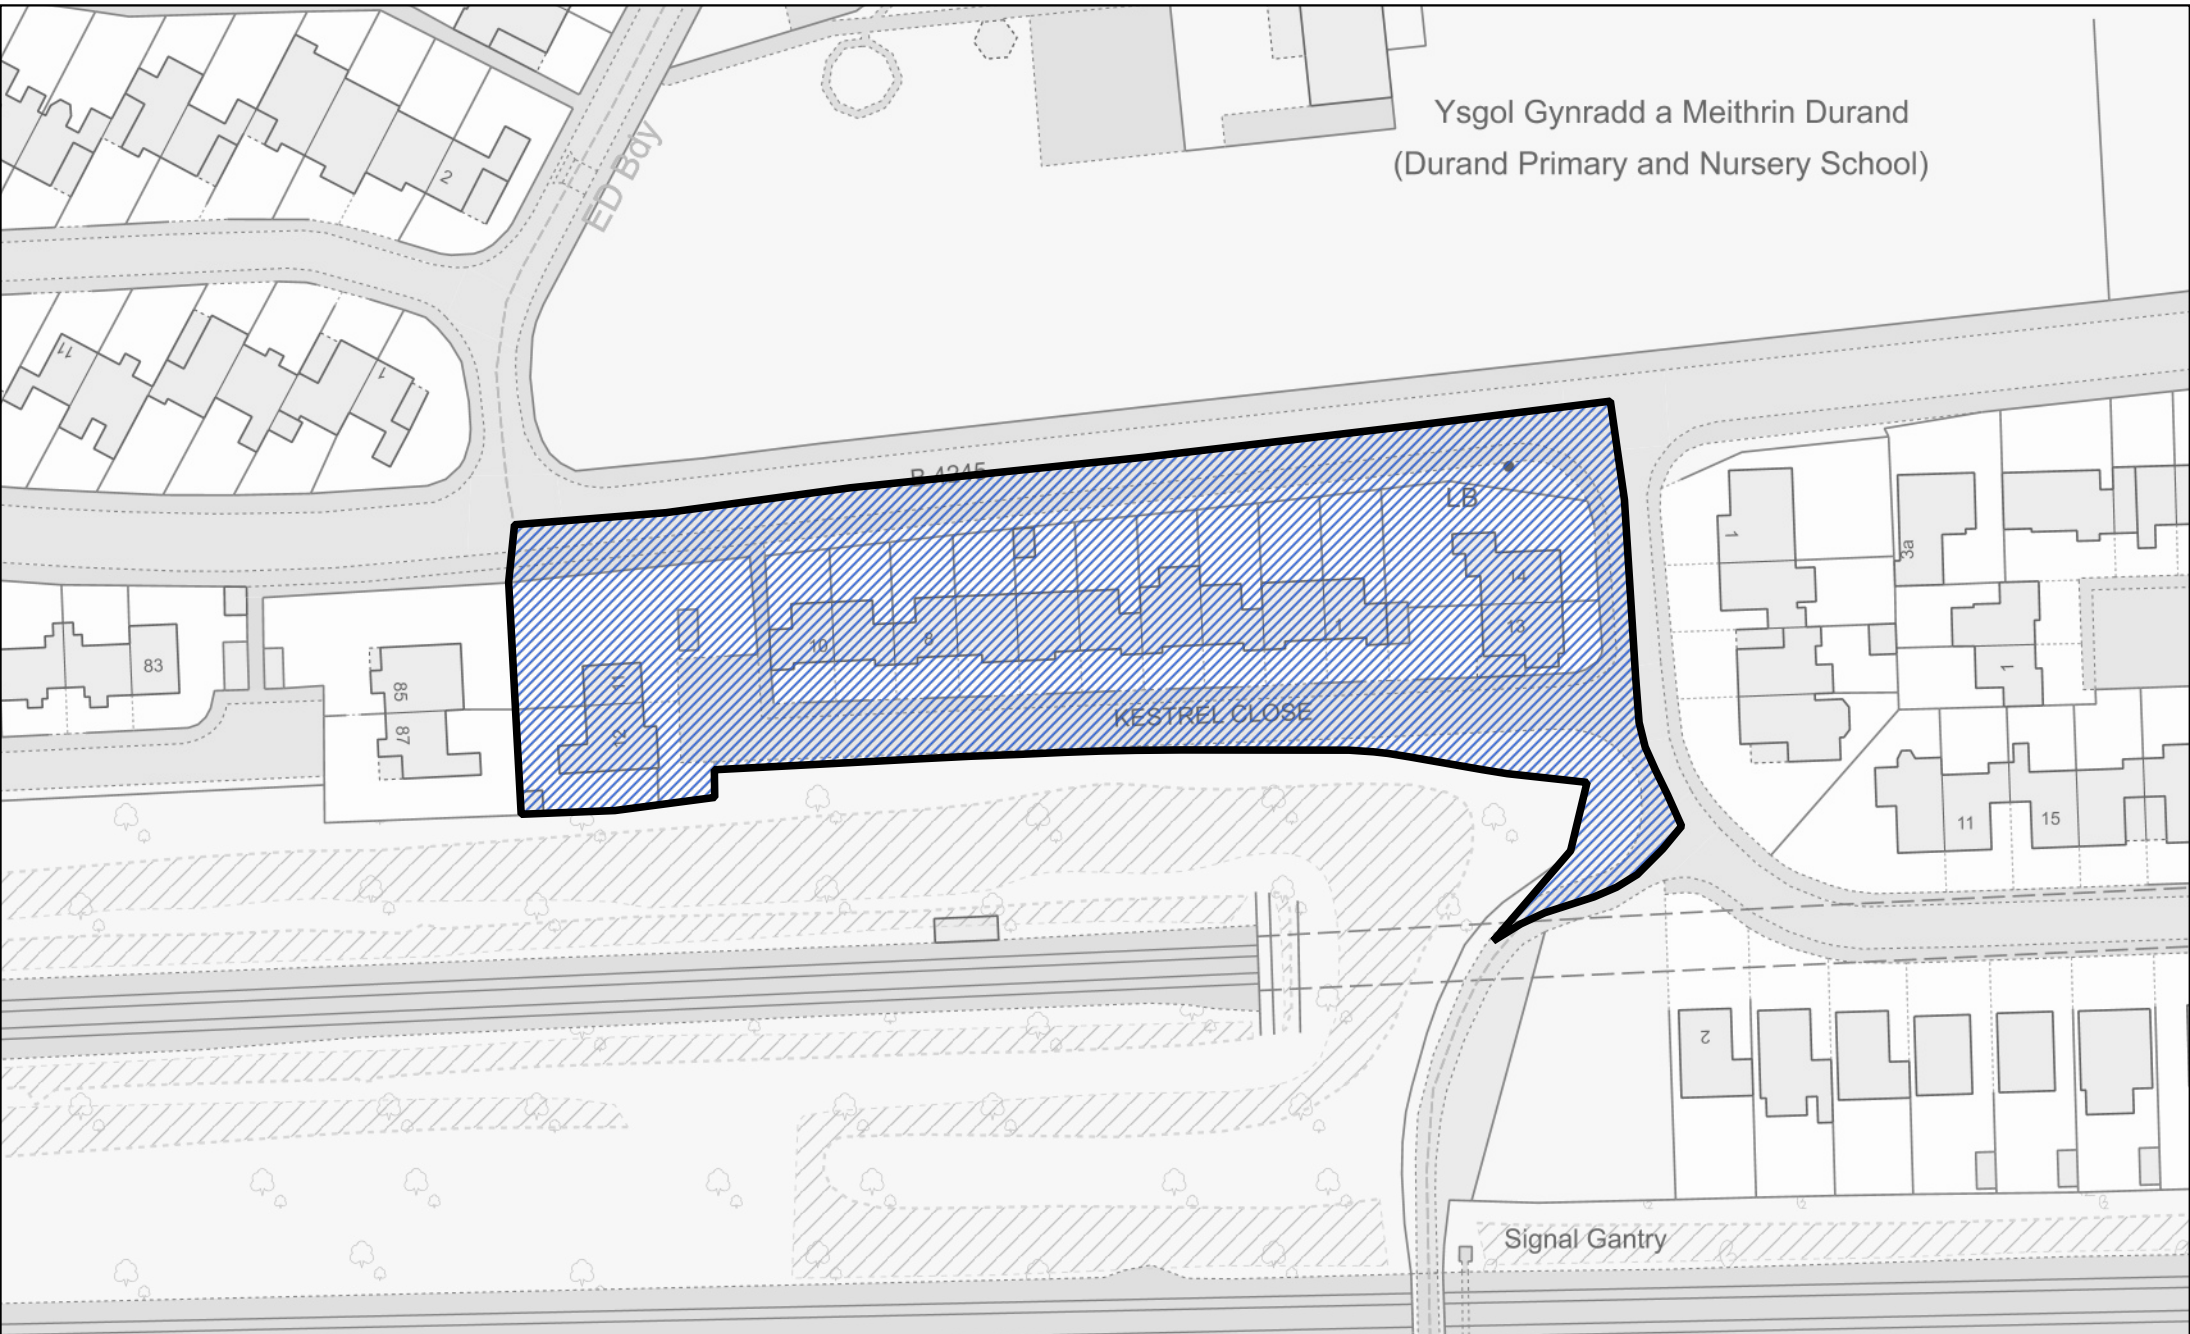

1:3,500

Ysgol Gynradd a Meithrin Durand
(Durand Primary and Nursery School)

ED BOY

P 4245

LB

KESTREL CLOSE

Signal Gantry

 Area transferred from the West End ward to the Severn ward of the community of Caldicot