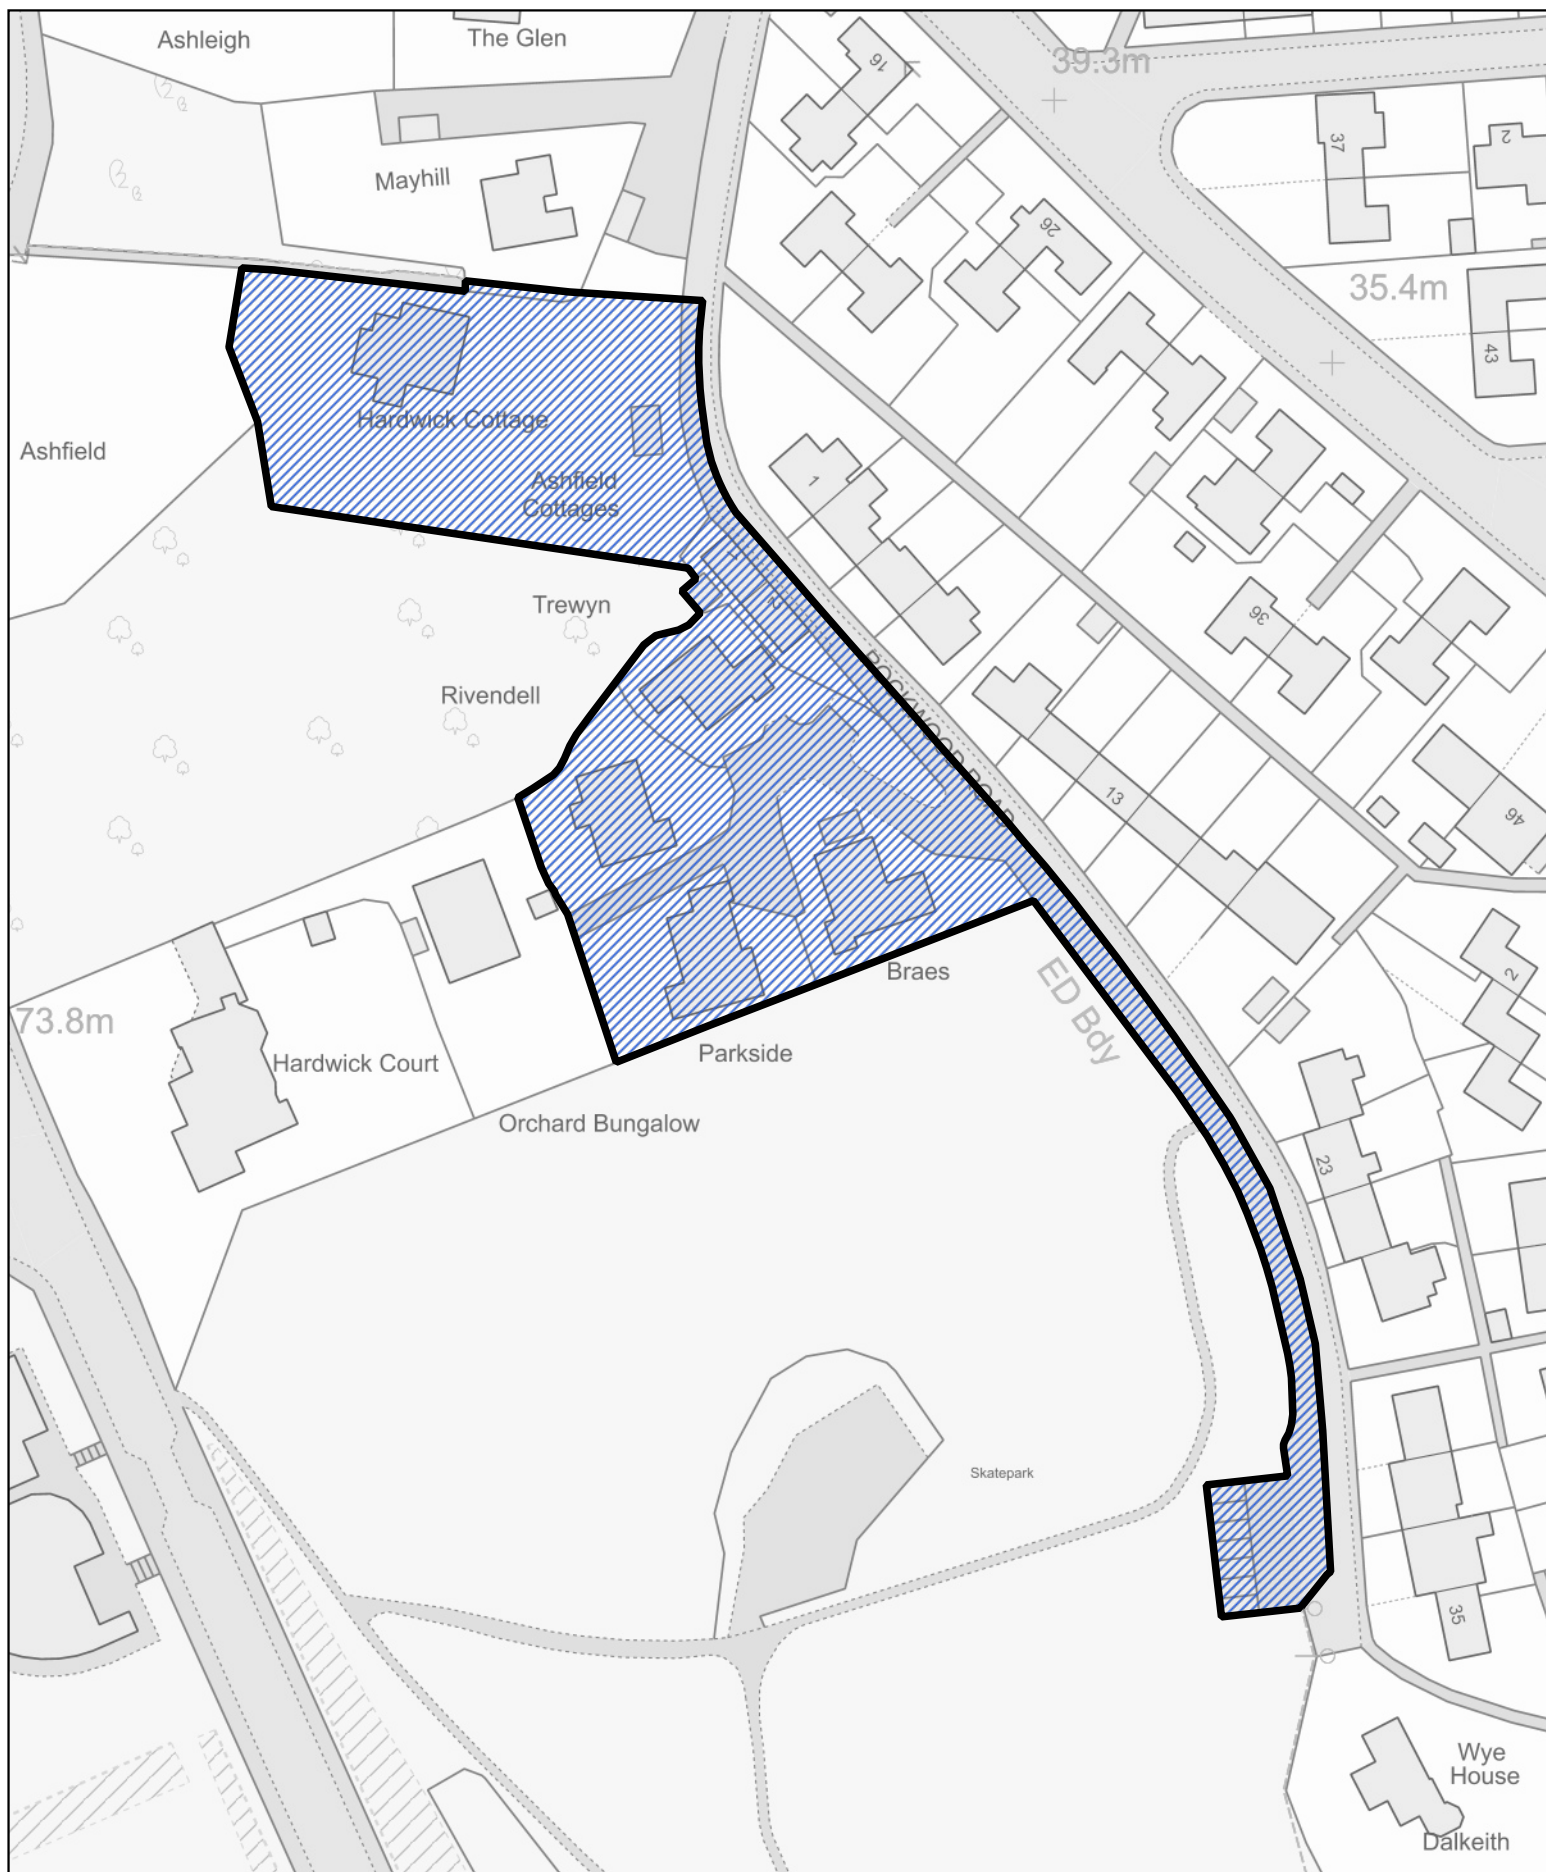

0 30 60 m

 Area transferred from the St Kingsmark ward to the Larkfield ward of the community of Chepstow

1:1,000

Llywodraeth Cymru
Welsh Government

Map 51 of the Monmouthshire (Communities) Order 2021

 Area transferred from the Larkfield ward to the Mount Pleasant ward of the community of Chepstow

 Area transferred from the Larkfield ward to the St Mary's ward of the community of Chepstow

1:1,000

Llywodraeth Cymru
Welsh Government

Map 53 of the Monmouthshire (Communities) Order 2021

 Area transferred from the St Christophers ward to the Larkfield ward of the community of Chepstow