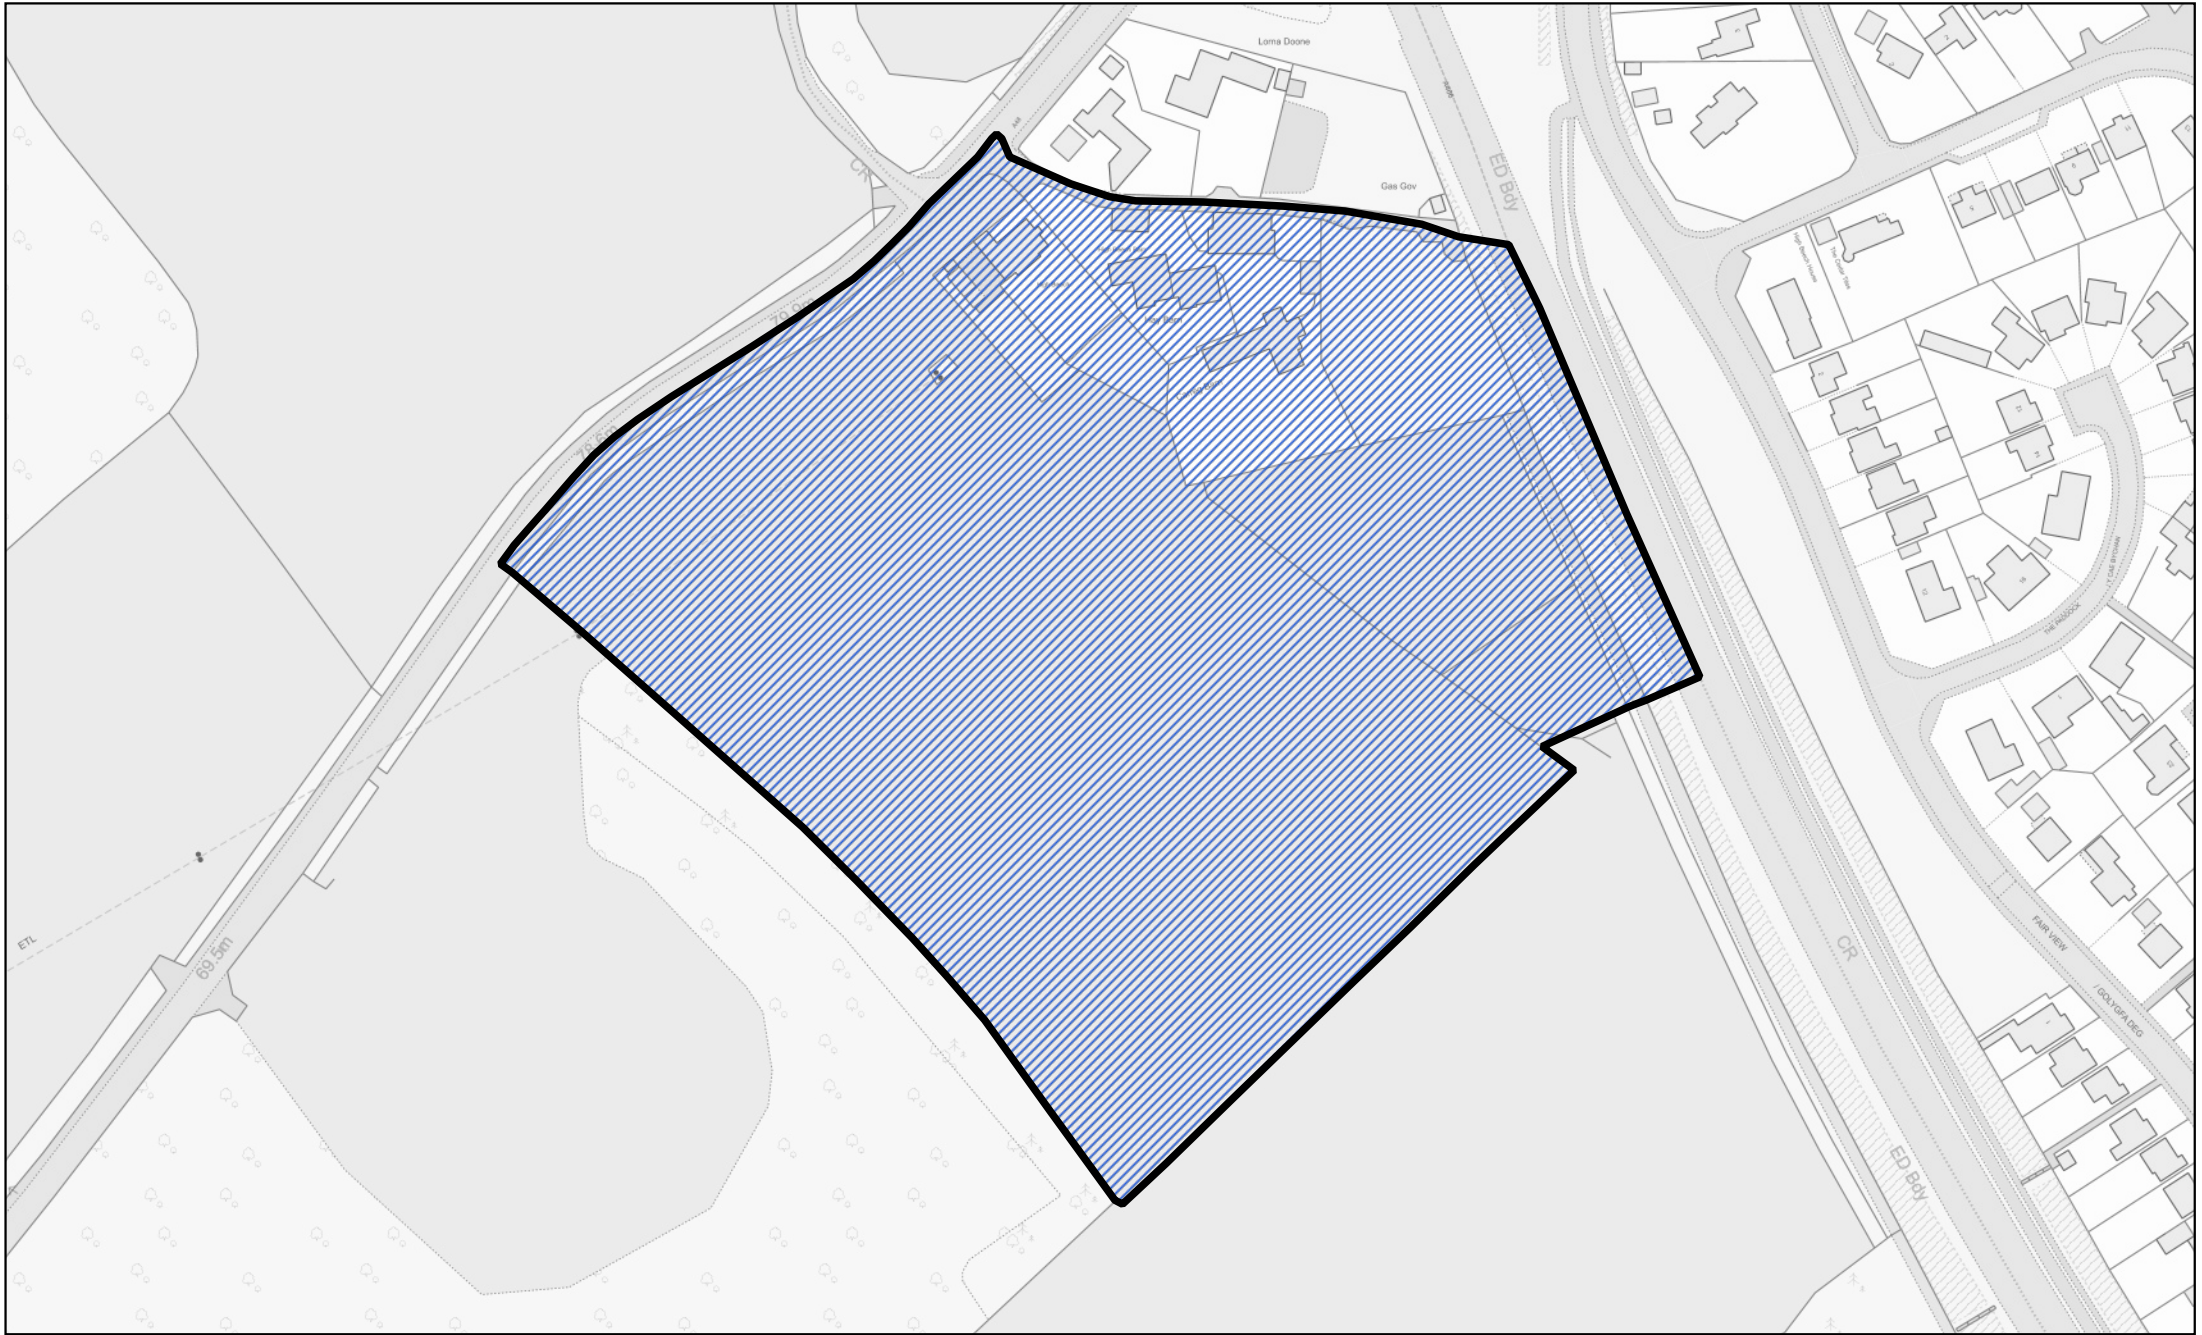

The part of the community of Mathern transferred to the community of Chepstow