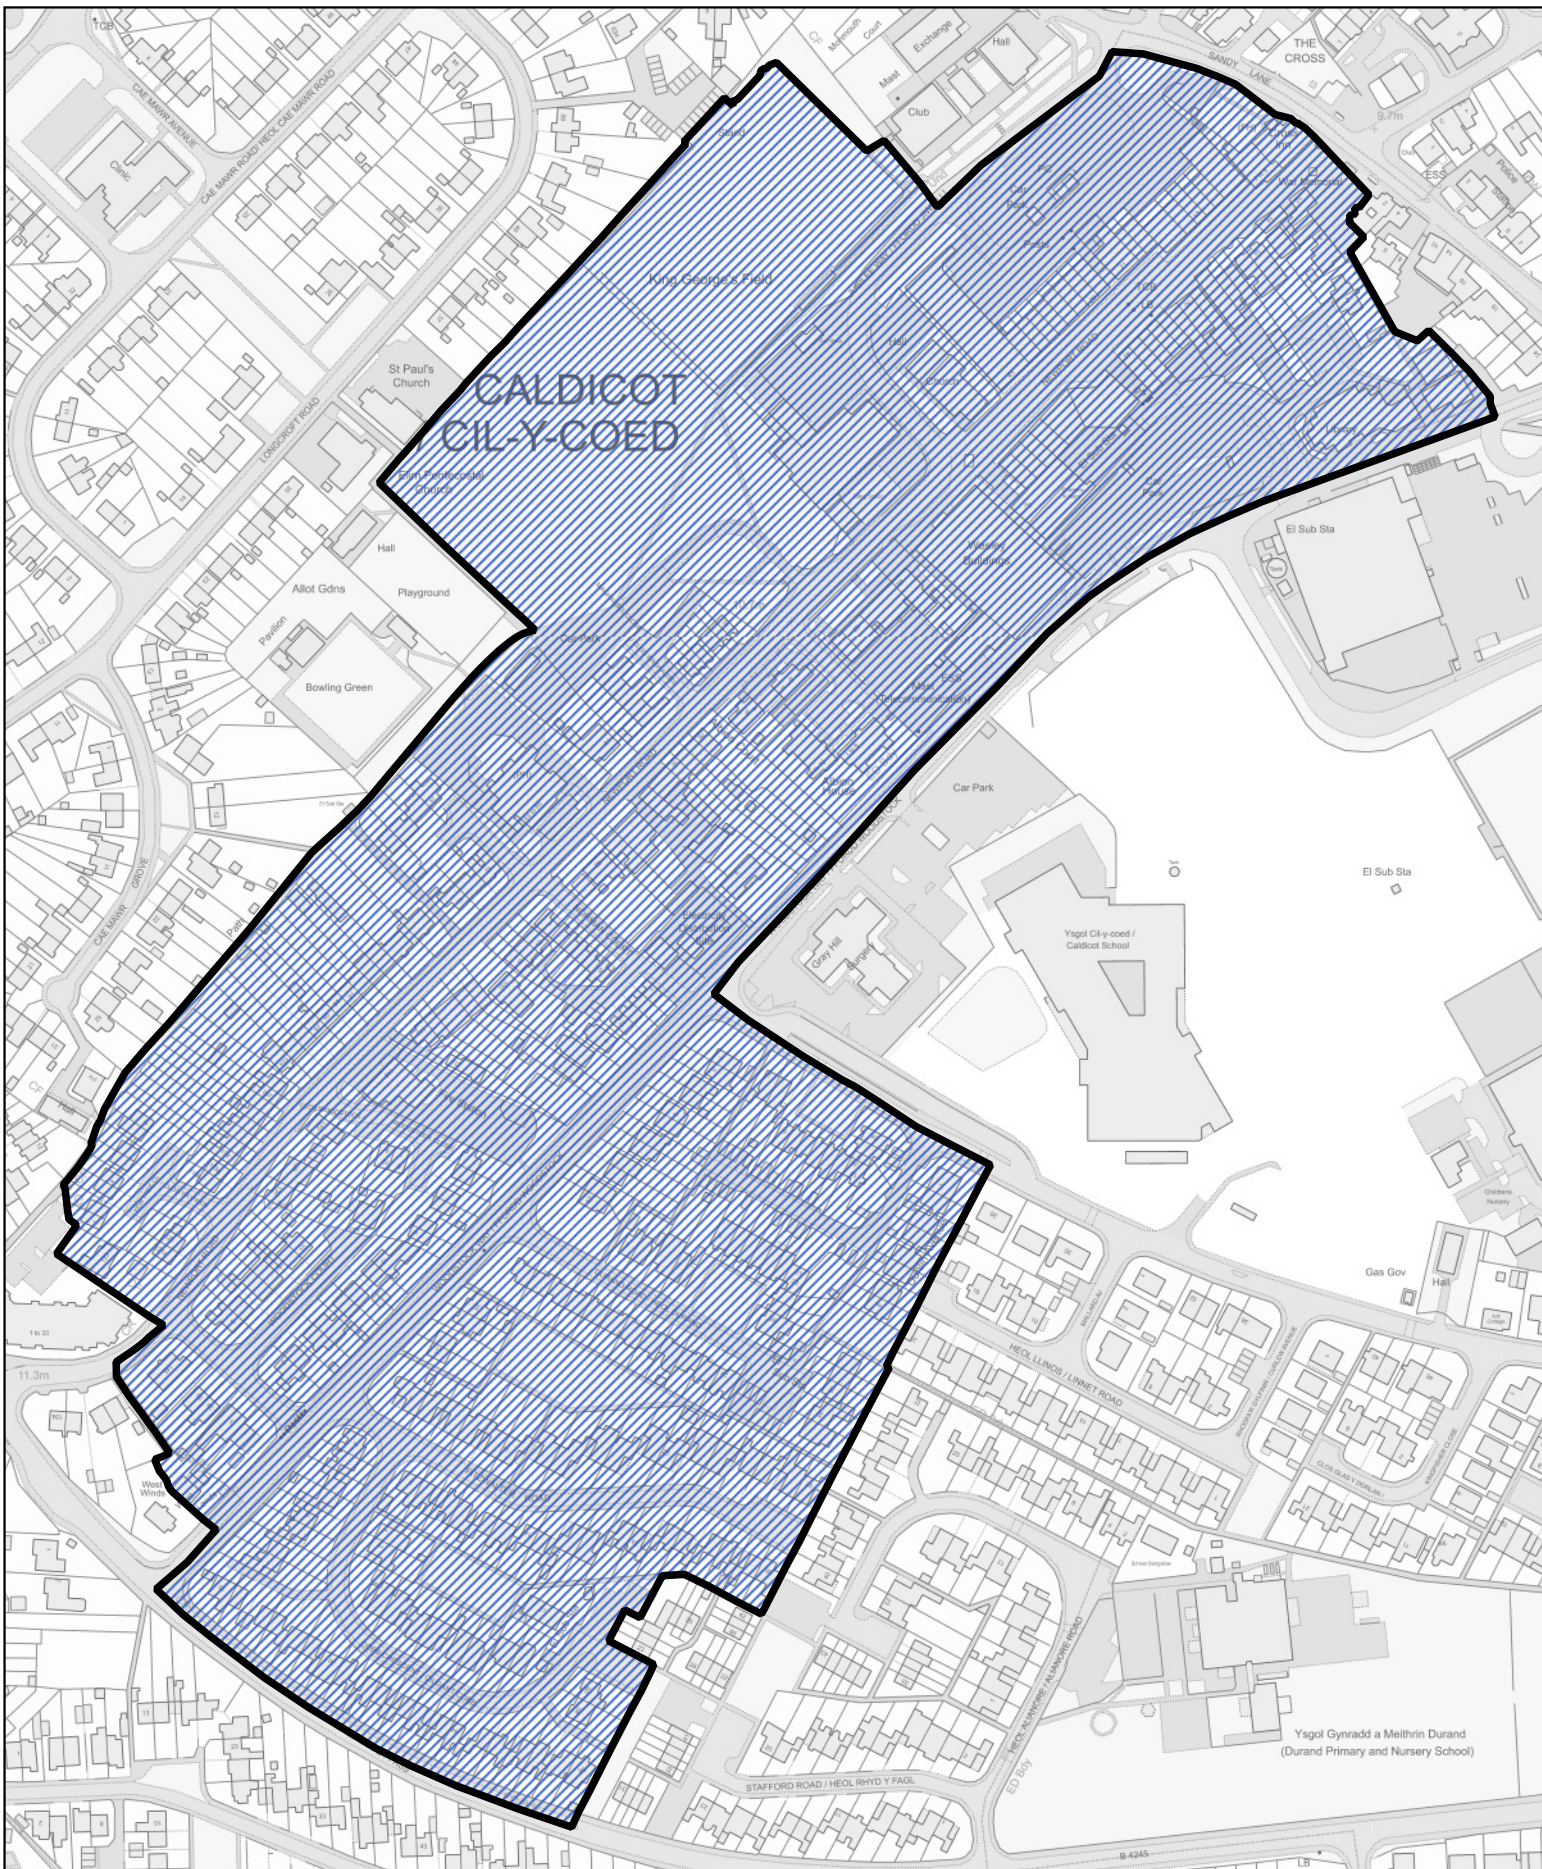

1:1,000

Llywodraeth Cymru
Welsh Government

 Area transferred from the Green Lane ward to The Village ward of the community of Caldicot

 Area transferred from the Green Lane ward to The Village ward of the community of Caldicot