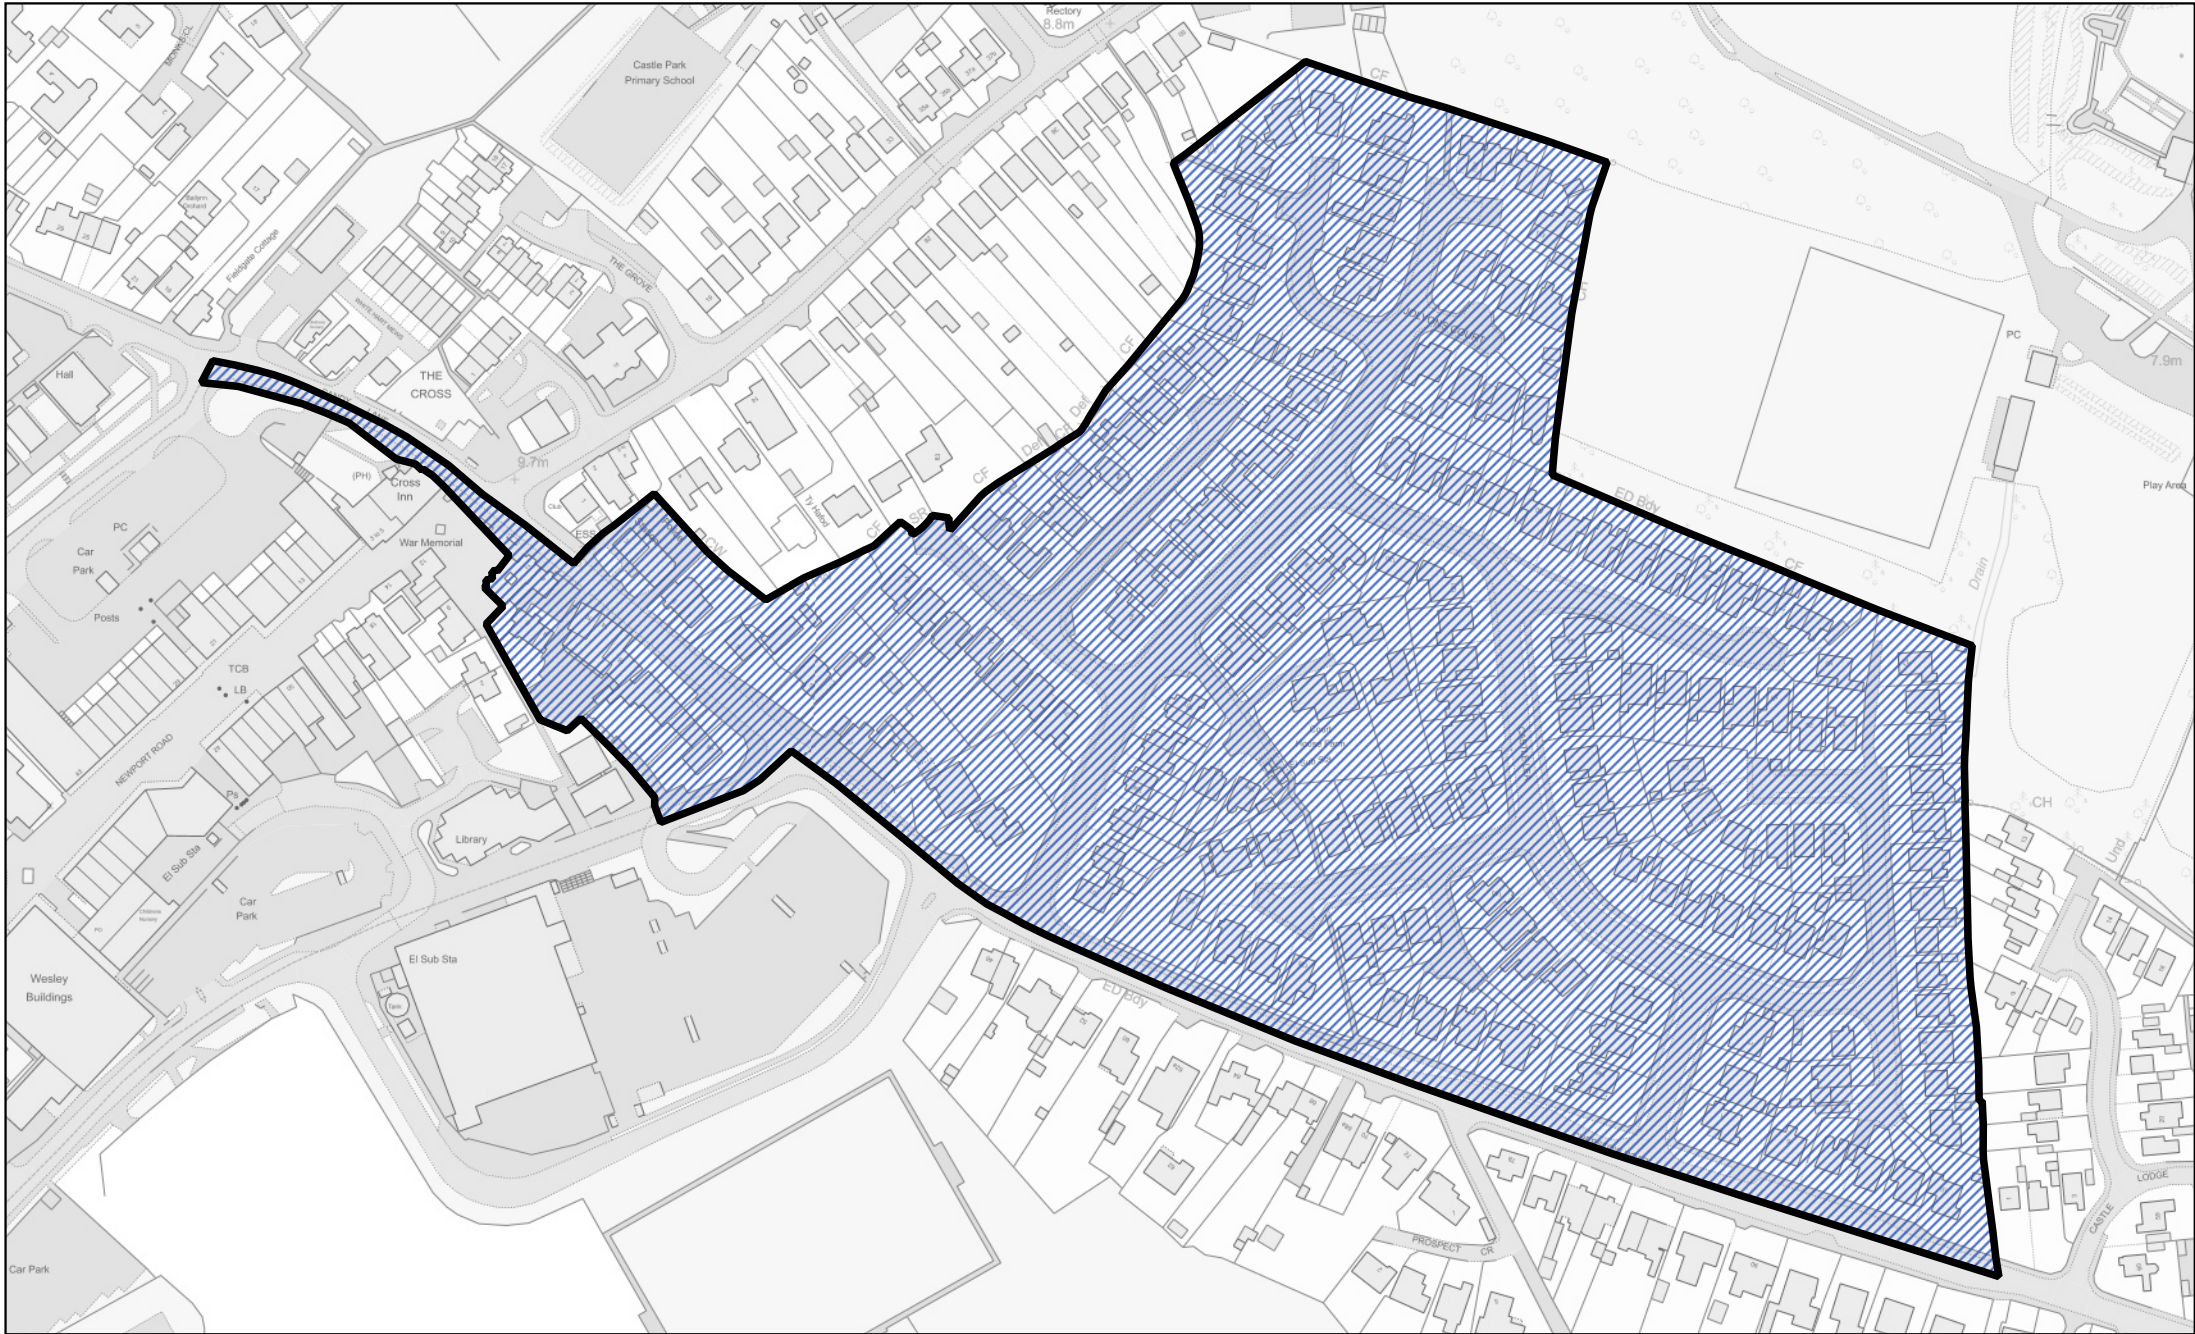

Area transferred from the Green Lane ward to The Village ward of the community of Caldicot