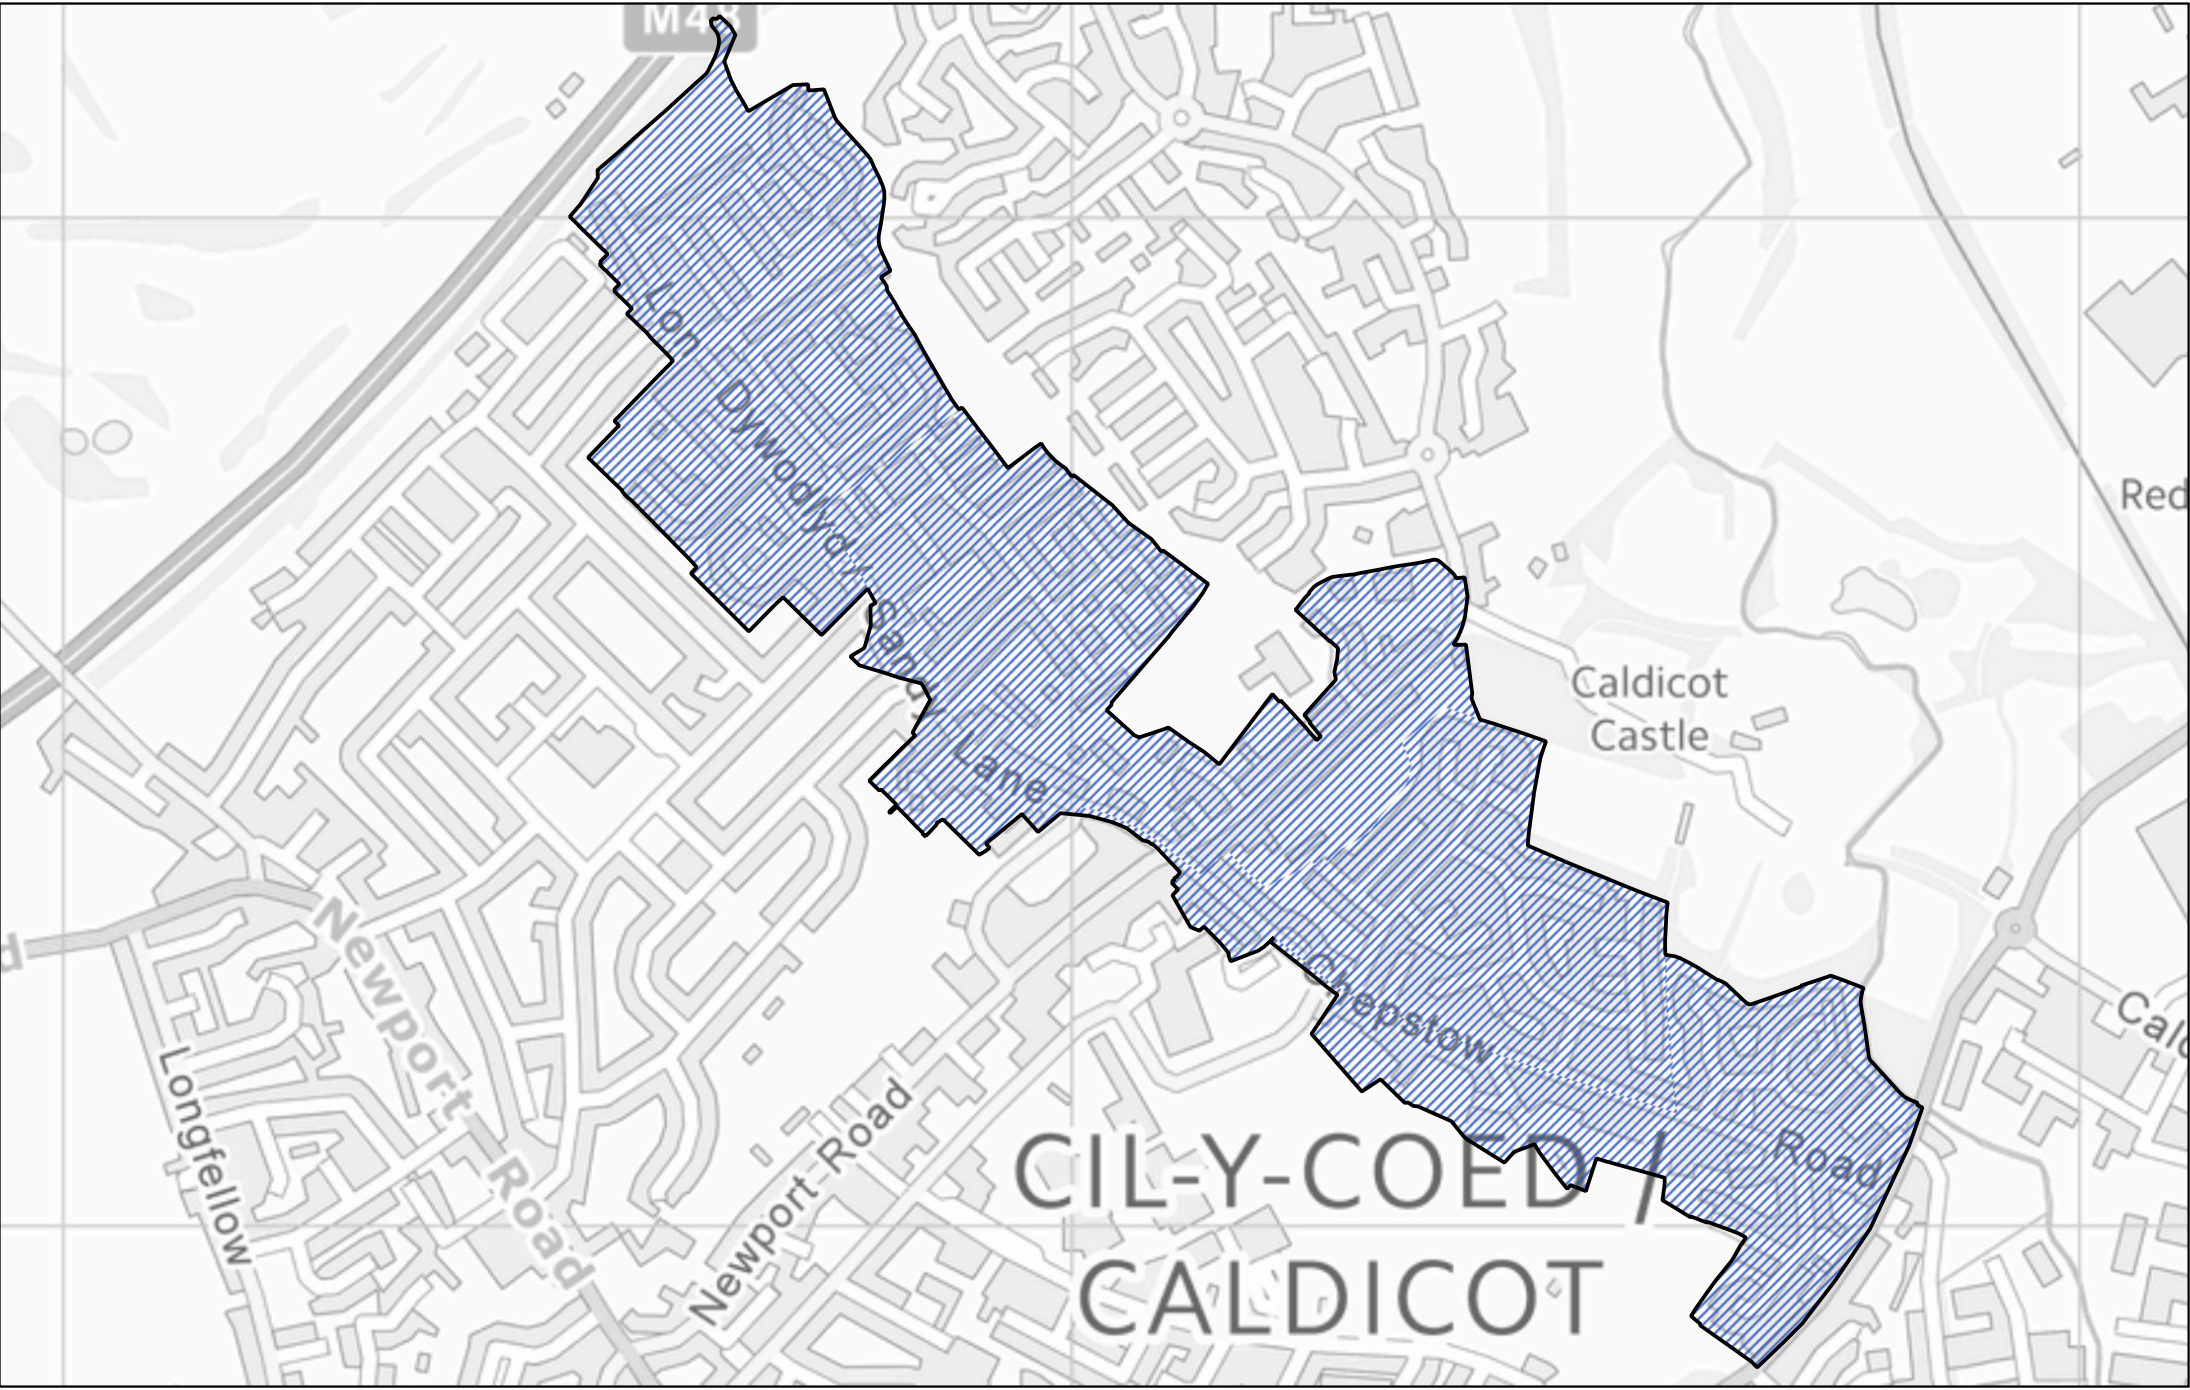

 Area of the Caldicot Cross ward of the community of Caldicot

 The part of the community of Mathern transferred to the community of Chepstow

1:2,000

 The part of the community of Mathern transferred to the community of Chepstow