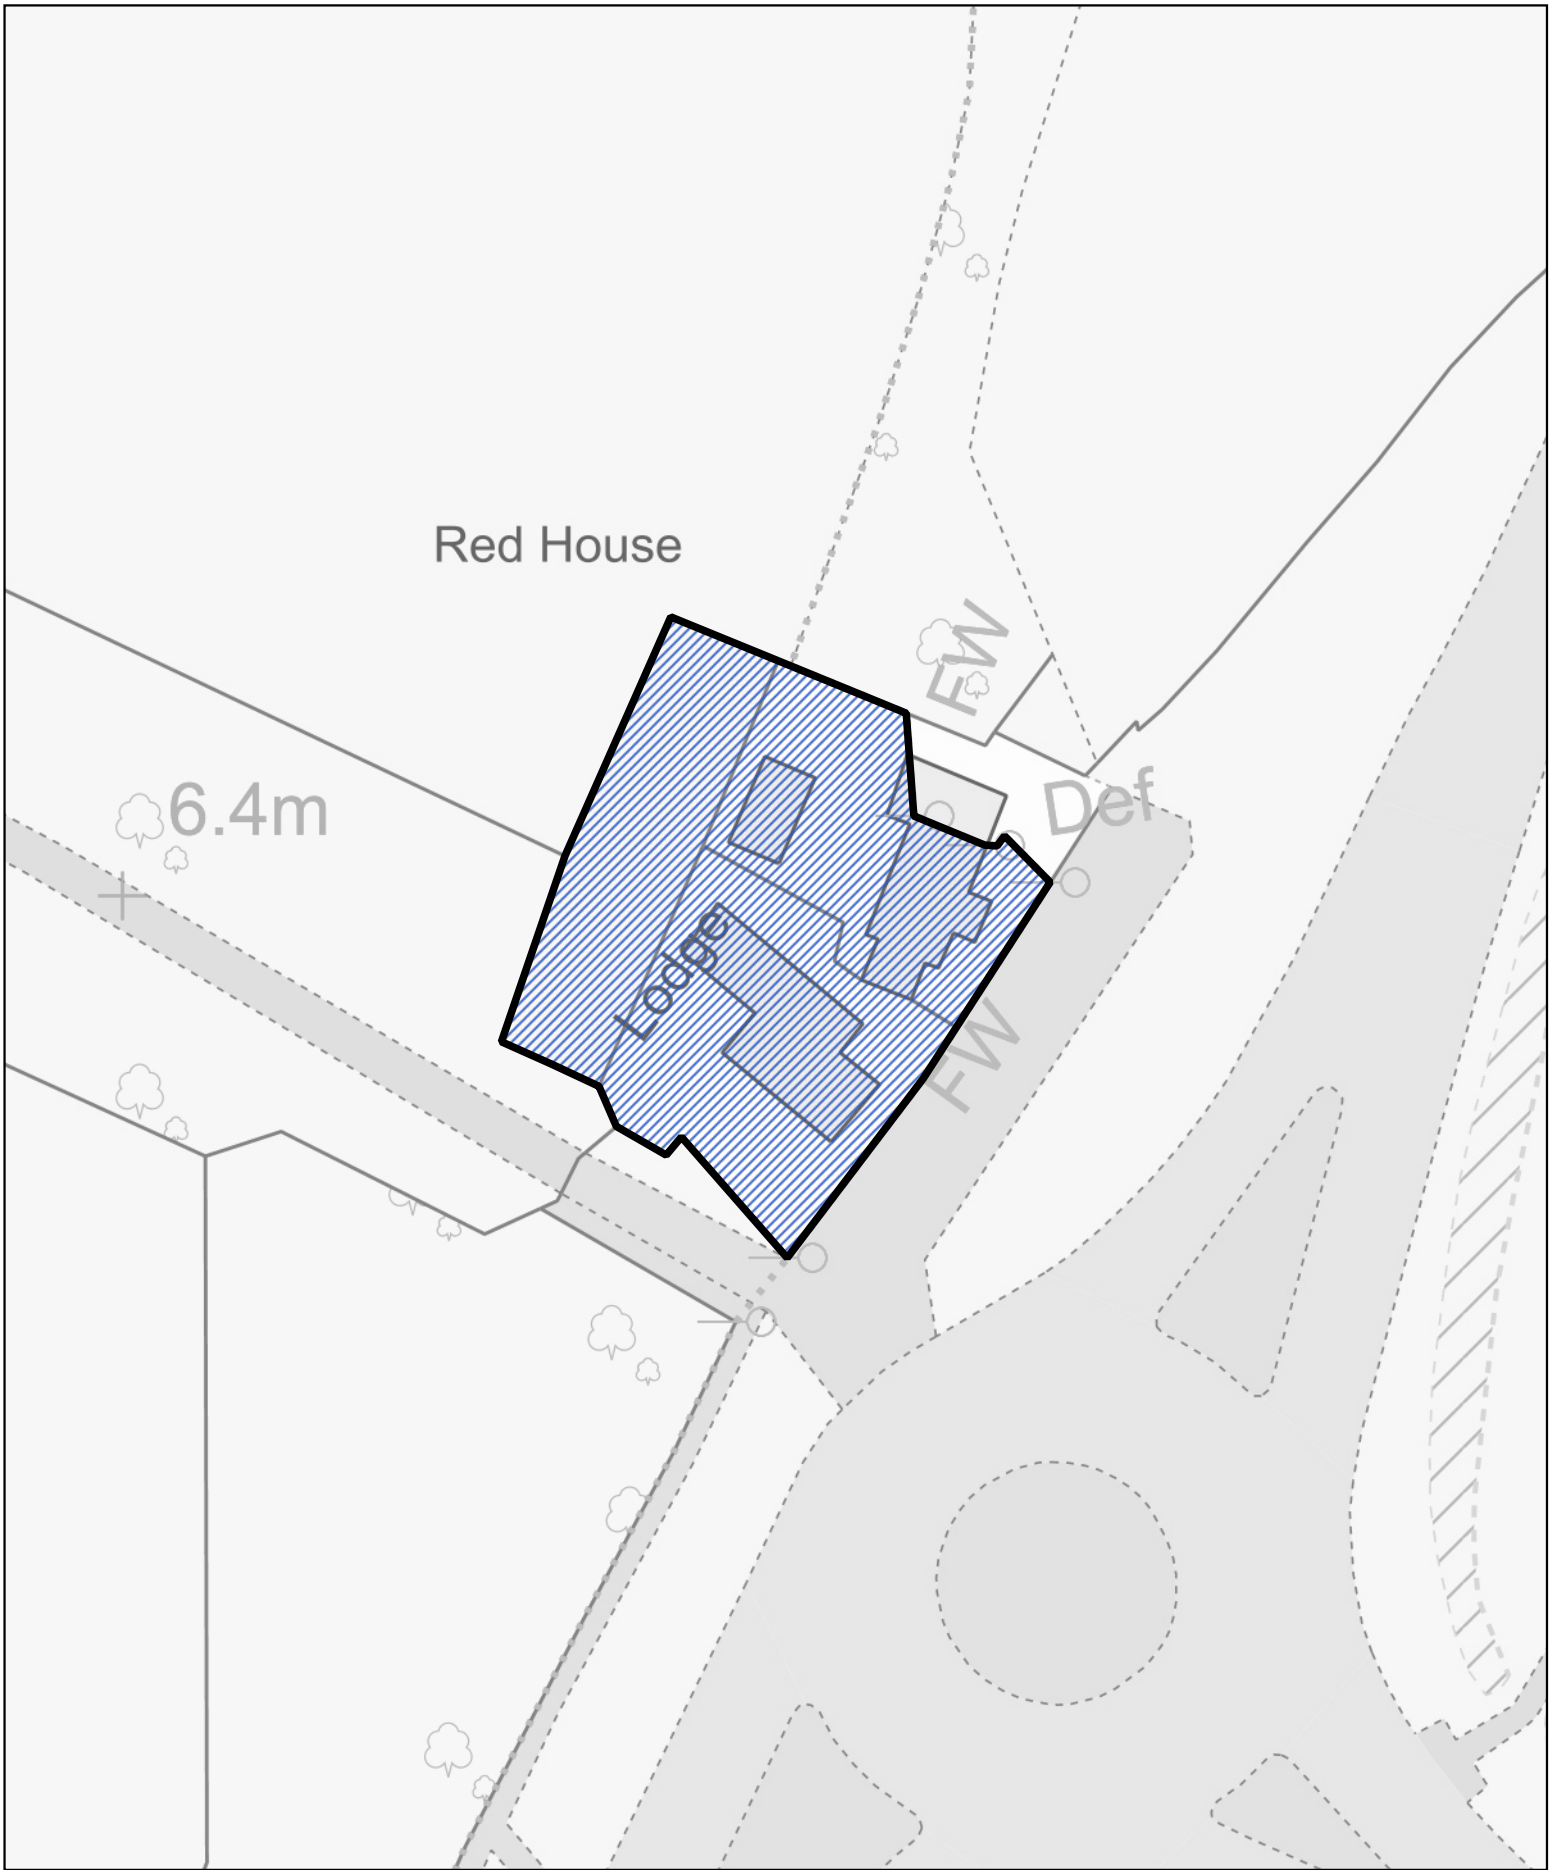


 The part of the community of Caldicot transferred to the community of Rogiet

1:1,000

Llywodraeth Cymru
Welsh Government

 Area transferred from the Caldicot Castle ward to the Caldicot Cross ward of the community of Caldicot

 Area transferred from the Caldicot Castle ward to The Village ward of the community of Caldicot

 Area transferred from the Caldicot Castle ward to the Severn ward of the community of Caldicot

1:500

Llywodraeth Cymru
Welsh Government