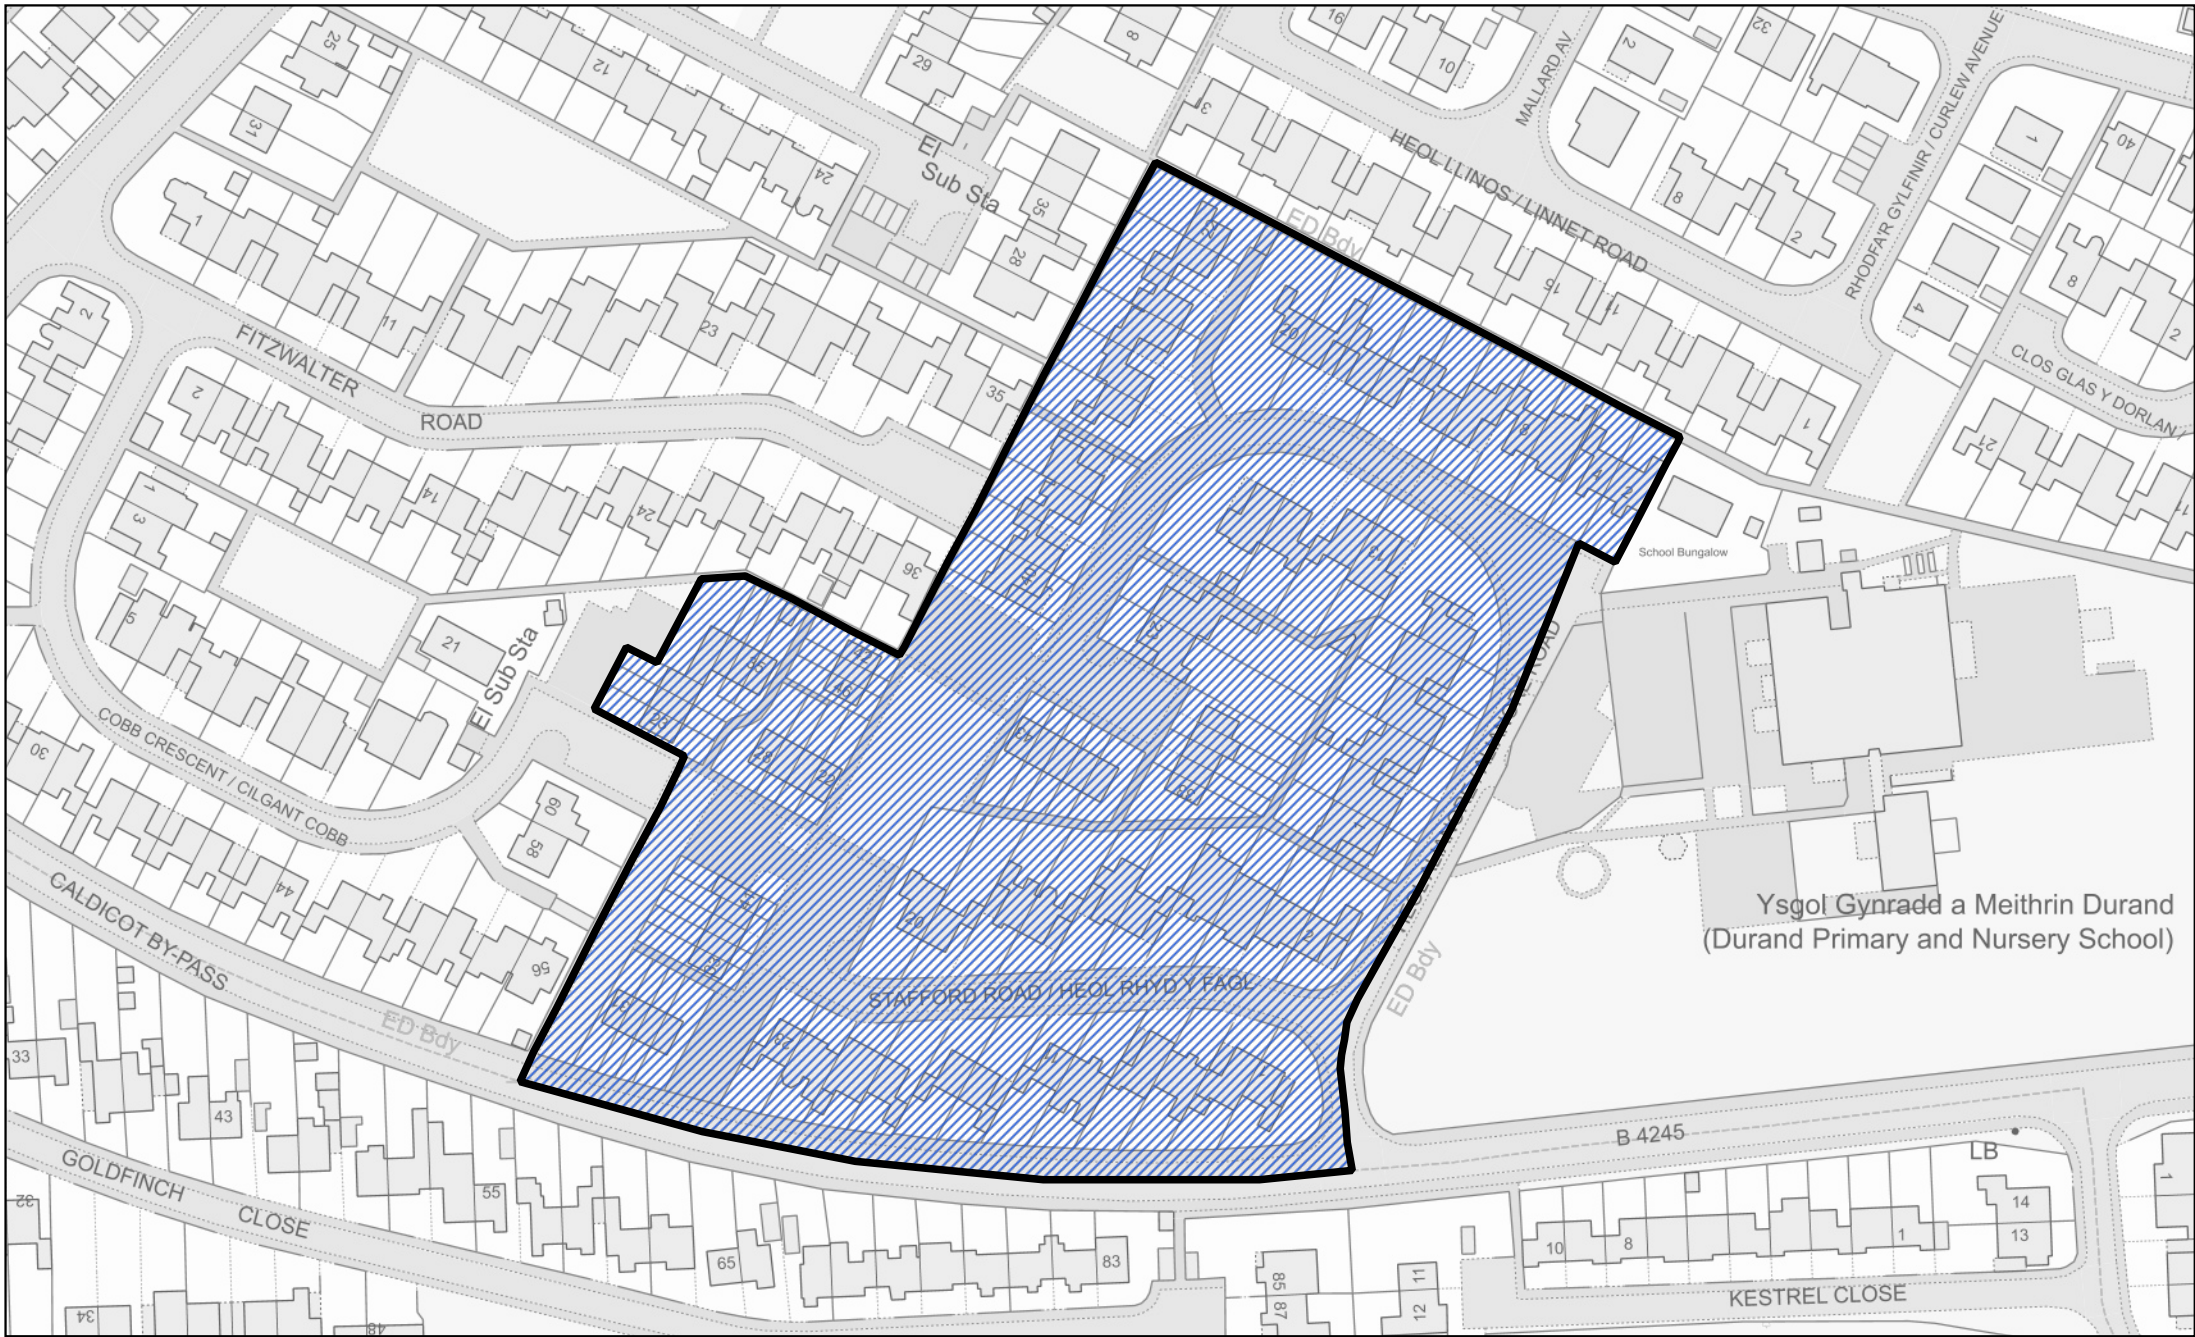

1:3,500

Ysgol Gynradd a Meithrin Durand
(Durand Primary and Nursery School)

ED BOY

P 4245

LB

KESTREL CLOSE

Signal Gantry

 Area transferred from the West End ward to the Severn ward of the community of Caldicot