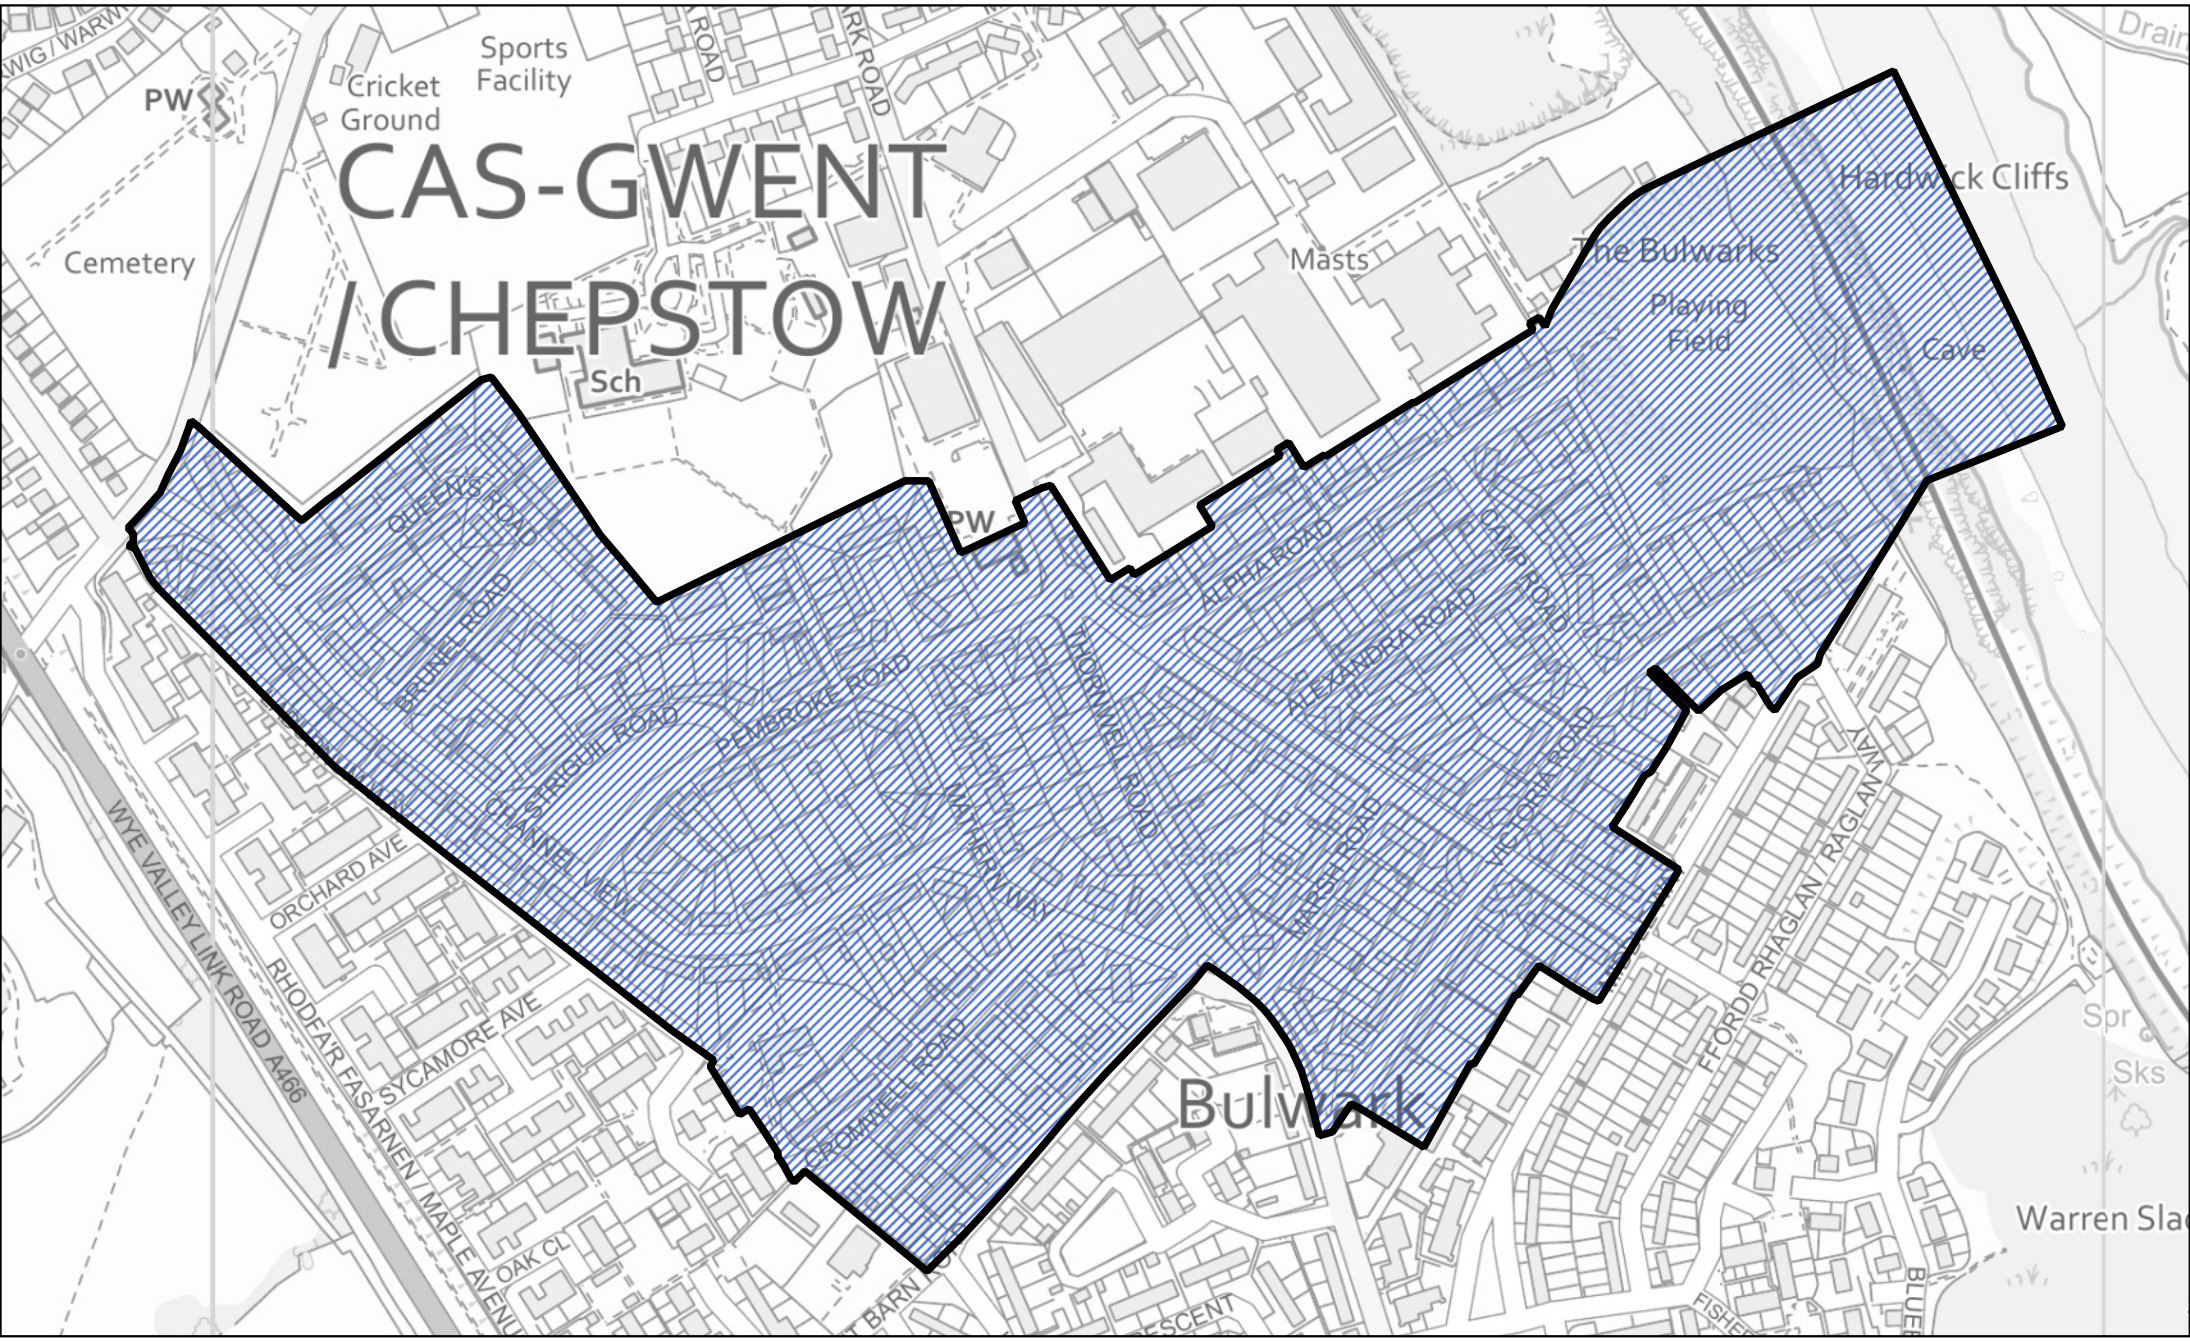

 Area transferred from the St Christophers ward to the Thornwell ward of the community of Chepstow

1:3,000

 Area transferred from the St Christopher's ward to the Maple Avenue ward of the community of Chepstow

1:2,500

 Area transferred from the St Christophers ward to the Bulwark ward of the community of Chepstow