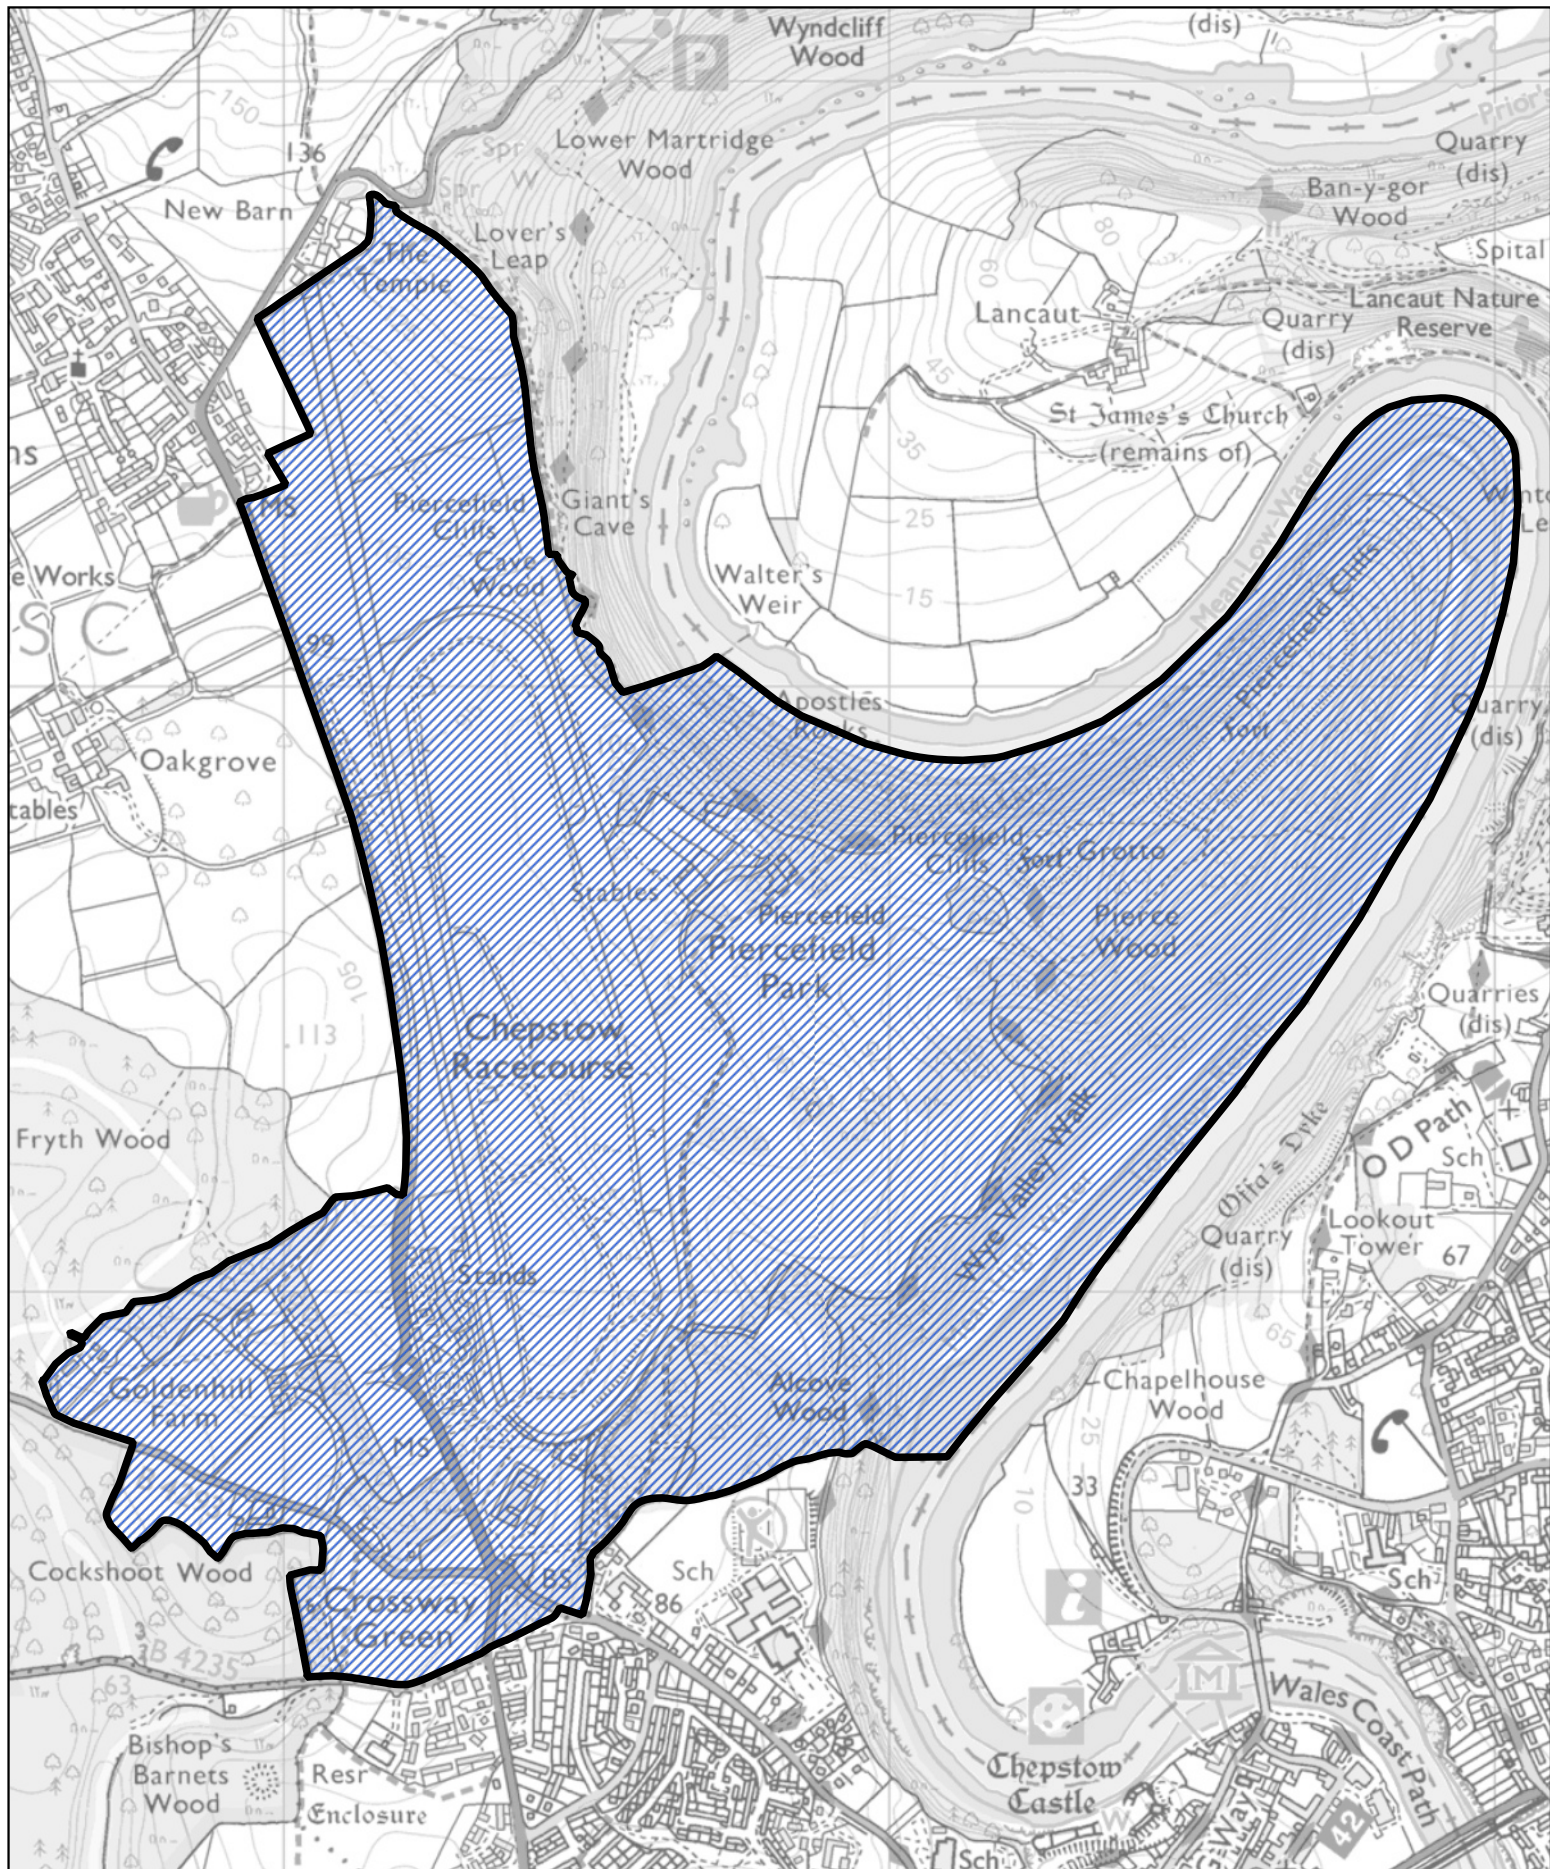

The part of the community of St Arvans transferred to the community of Chepstow