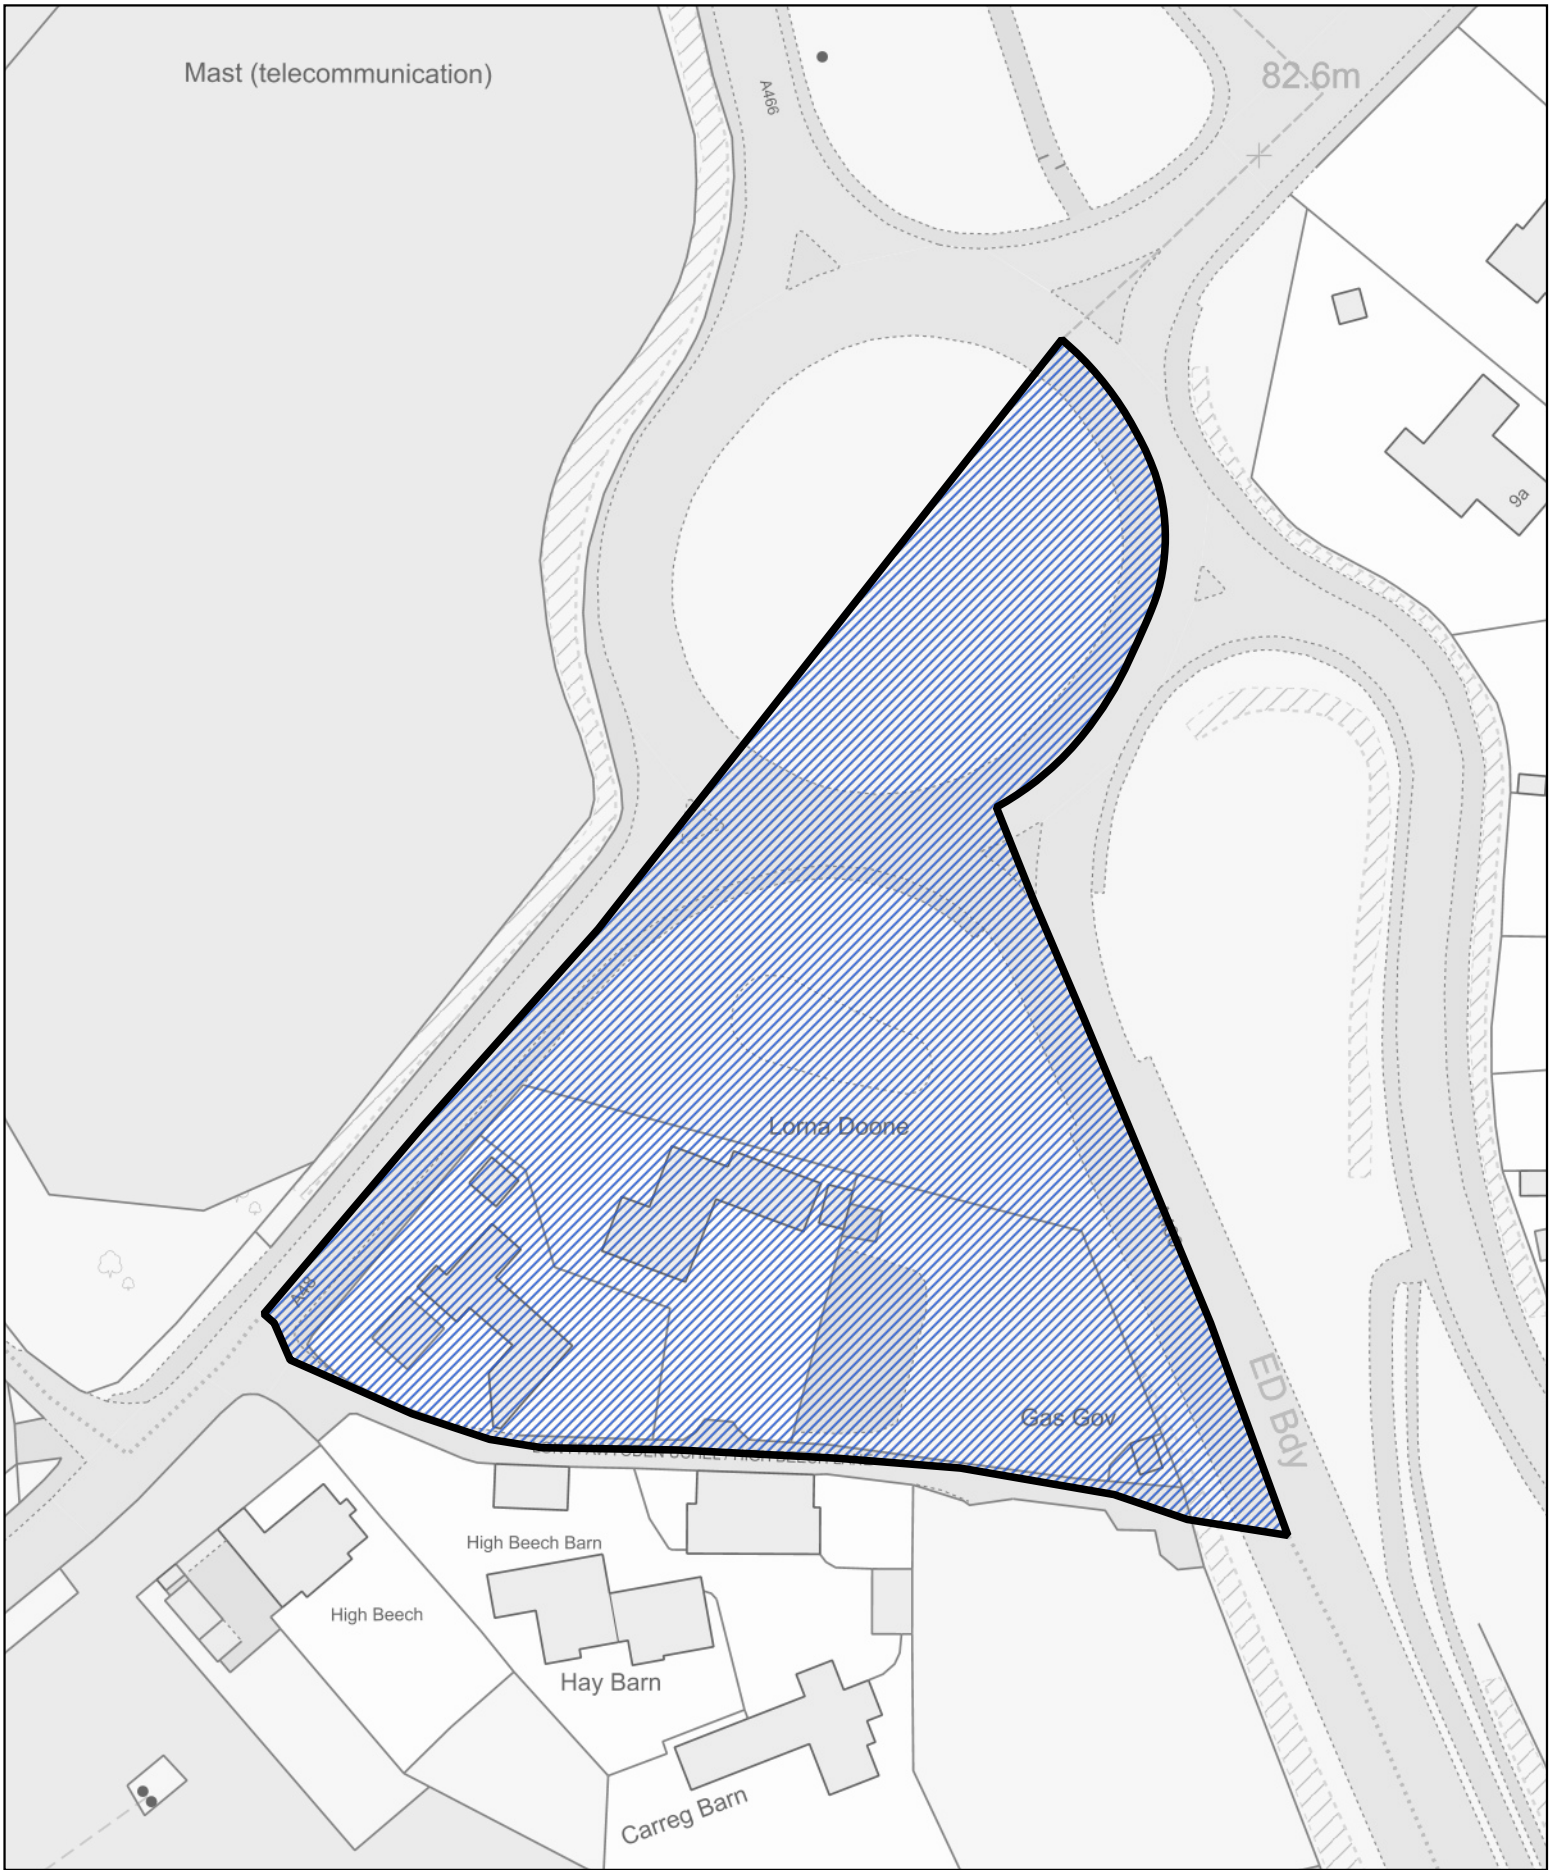

0 30 60 m

 Area transferred from the St Kingsmark ward to the Larkfield ward of the community of Chepstow

1:1,000

Llywodraeth Cymru
Welsh Government

Map 51 of the Monmouthshire (Communities) Order 2021

 Area transferred from the Larkfield ward to the Mount Pleasant ward of the community of Chepstow