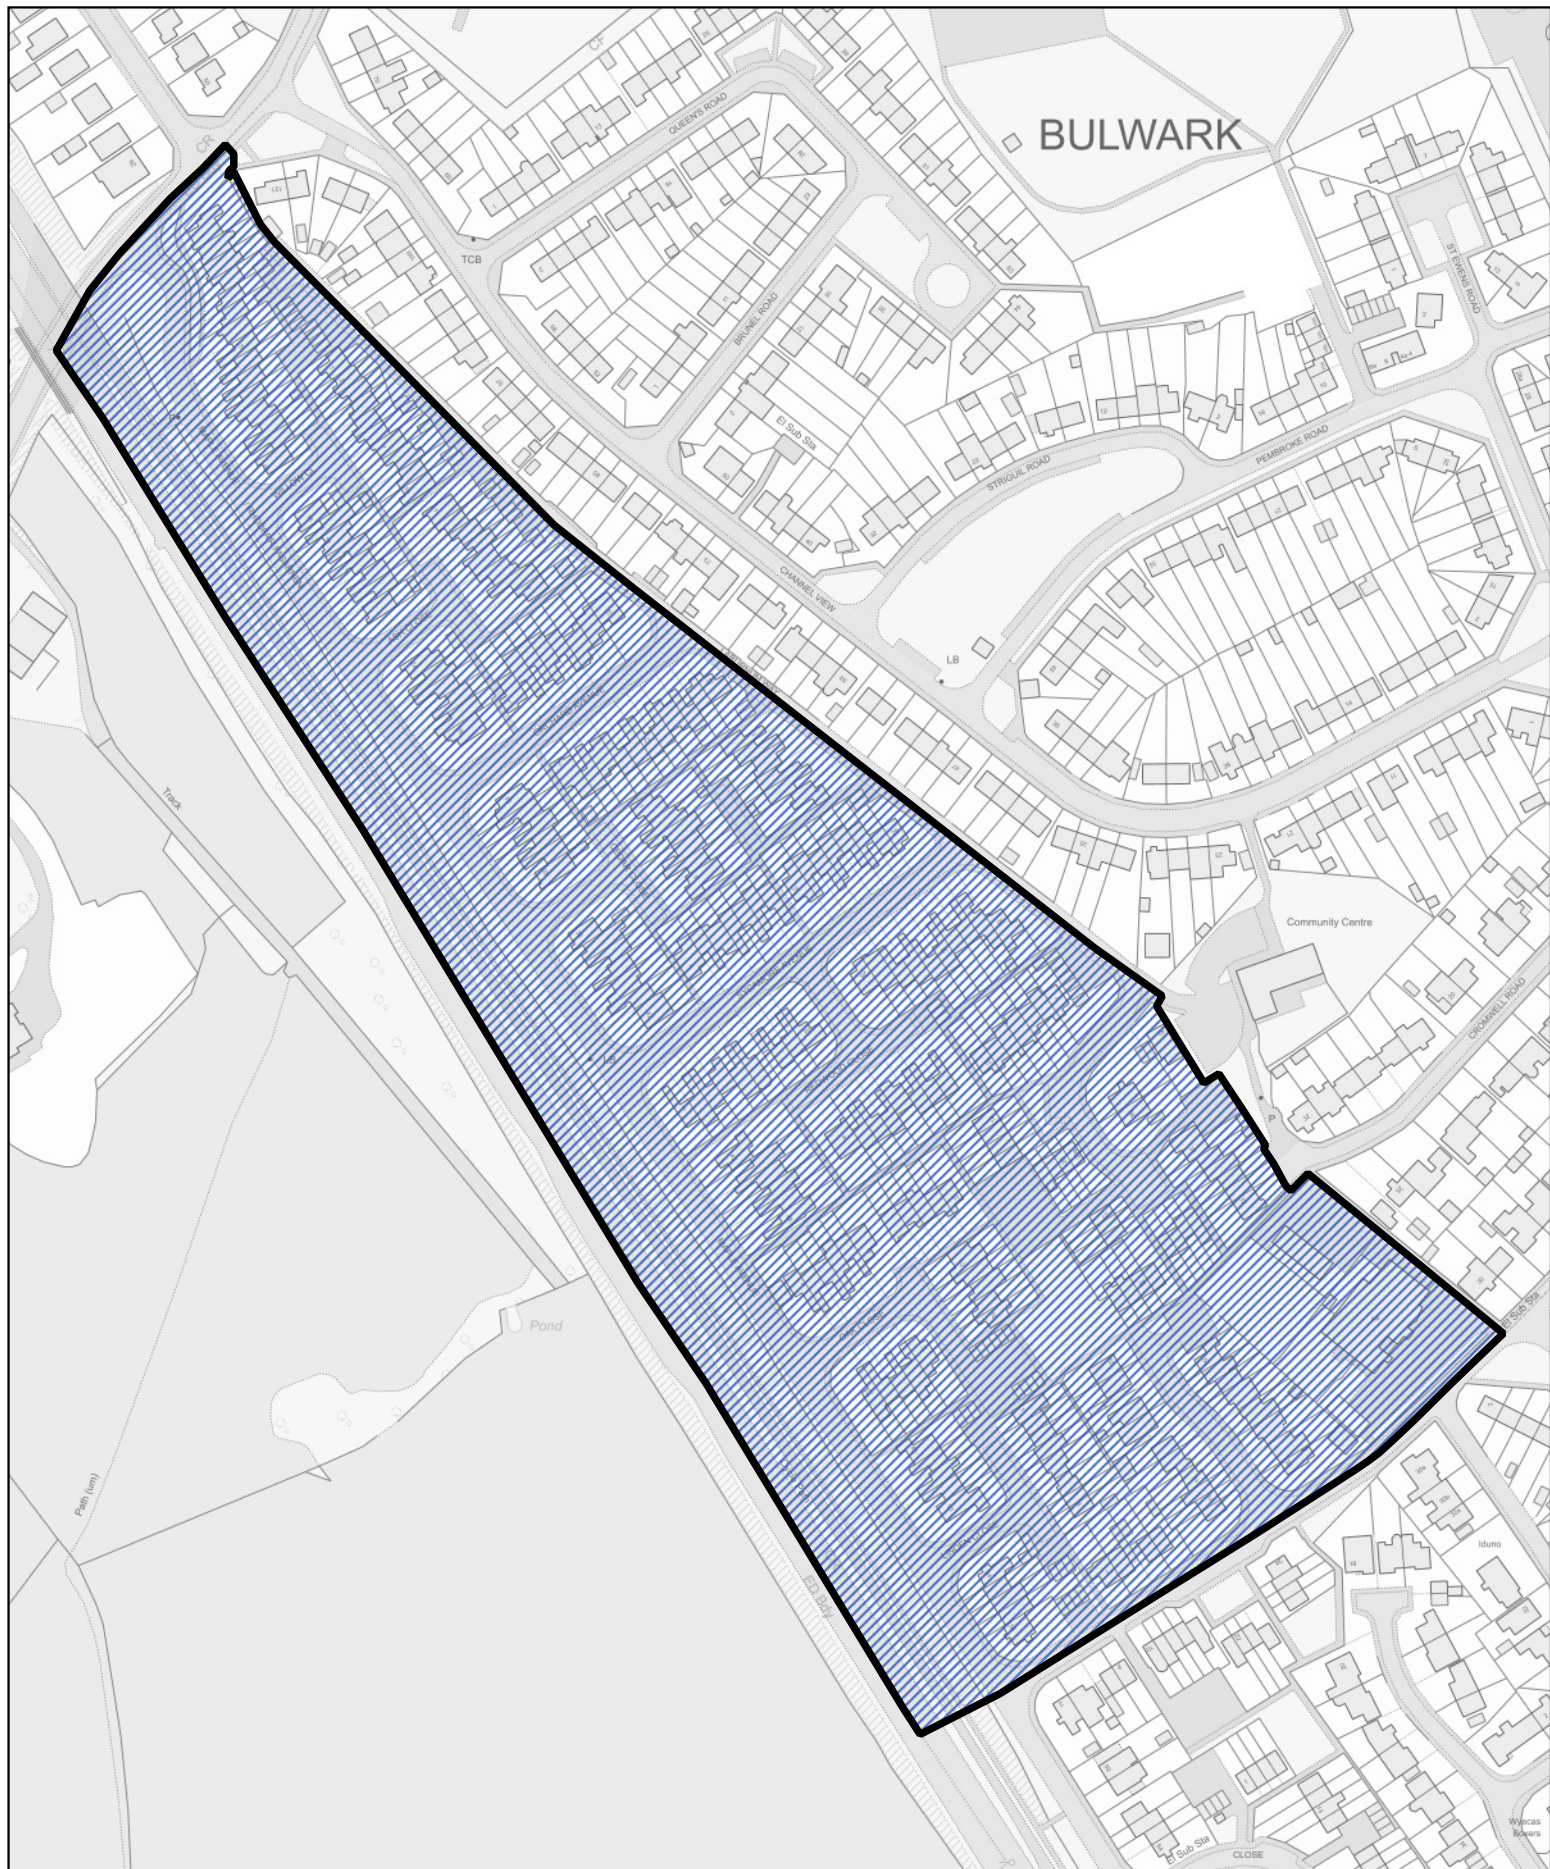

0 30 60 m

 Area transferred from the St Kingsmark ward to the Larkfield ward of the community of Chepstow

1:1,000

Llywodraeth Cymru
Welsh Government

Map 51 of the Monmouthshire (Communities) Order 2021

 Area transferred from the Larkfield ward to the Mount Pleasant ward of the community of Chepstow

 Area transferred from the Larkfield ward to the St Mary's ward of the community of Chepstow

1:1,000

Llywodraeth Cymru
Welsh Government

Map 53 of the Monmouthshire (Communities) Order 2021

 Area transferred from the St Christophers ward to the Larkfield ward of the community of Chepstow

 Area transferred from the St Christophers ward to the Thornwell ward of the community of Chepstow

1:3,000

 Area transferred from the St Christopher's ward to the Maple Avenue ward of the community of Chepstow

1:2,500

 Area transferred from the St Christophers ward to the Bulwark ward of the community of Chepstow