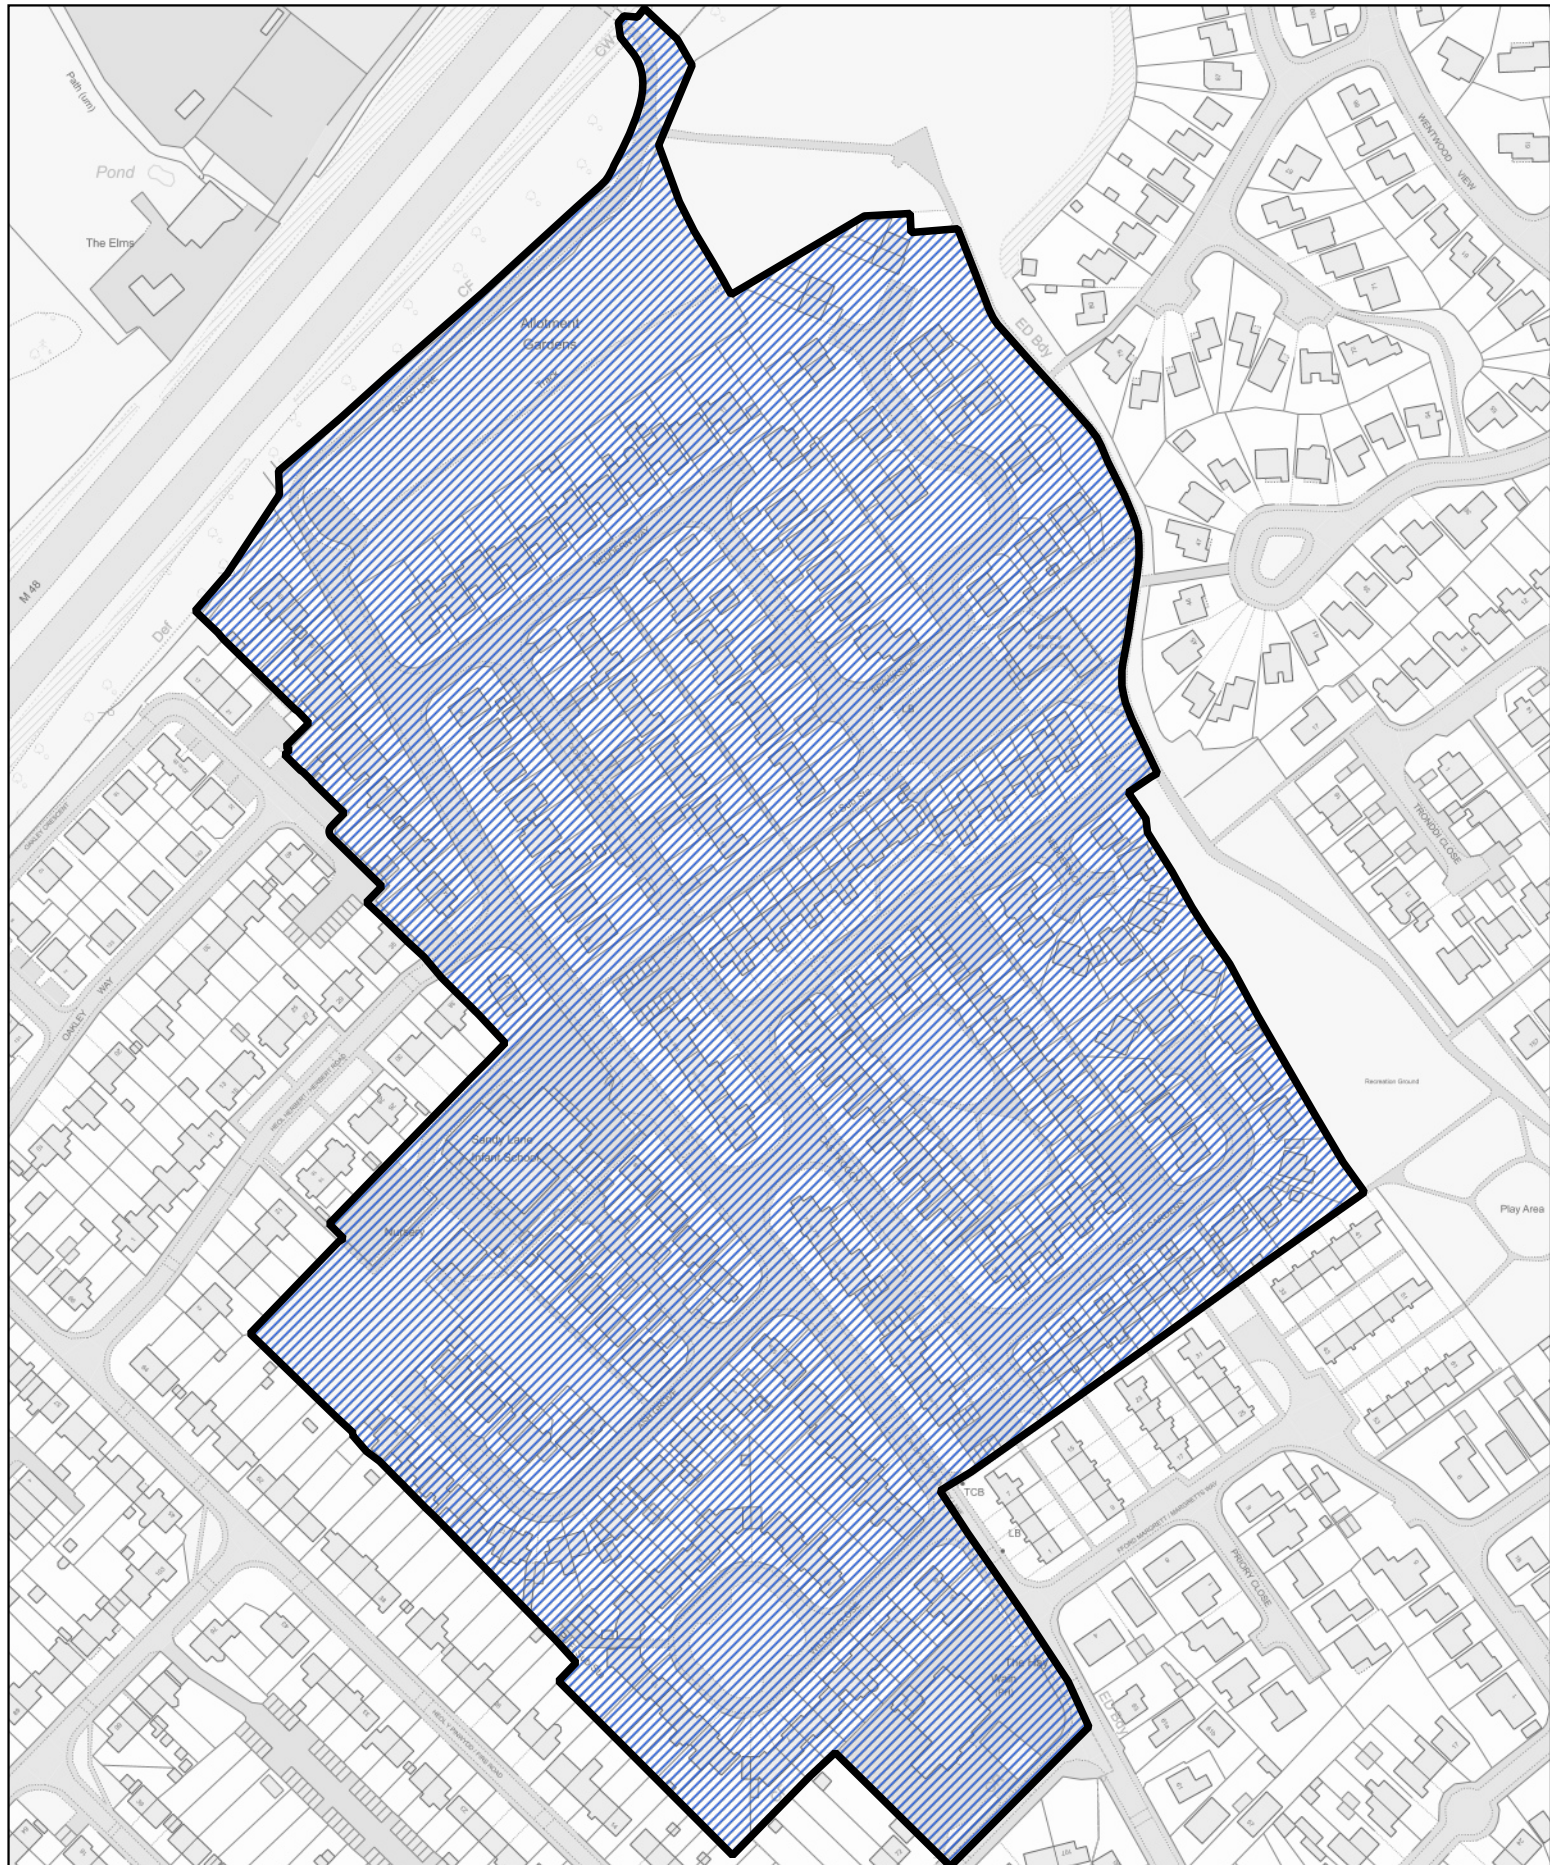

 Area transferred from the Caldicot Castle ward to The Village ward of the community of Caldicot

 Area transferred from the Caldicot Castle ward to the Severn ward of the community of Caldicot

1:500

Llywodraeth Cymru
Welsh Government

 Area transferred from the Dewstow ward to the West End ward of the community of Caldicot

1:2,000

 Area transferred from the Dewstow ward to the Caldicot Cross ward of the community of Caldicot

1:2,500

Llywodraeth Cymru
Welsh Government