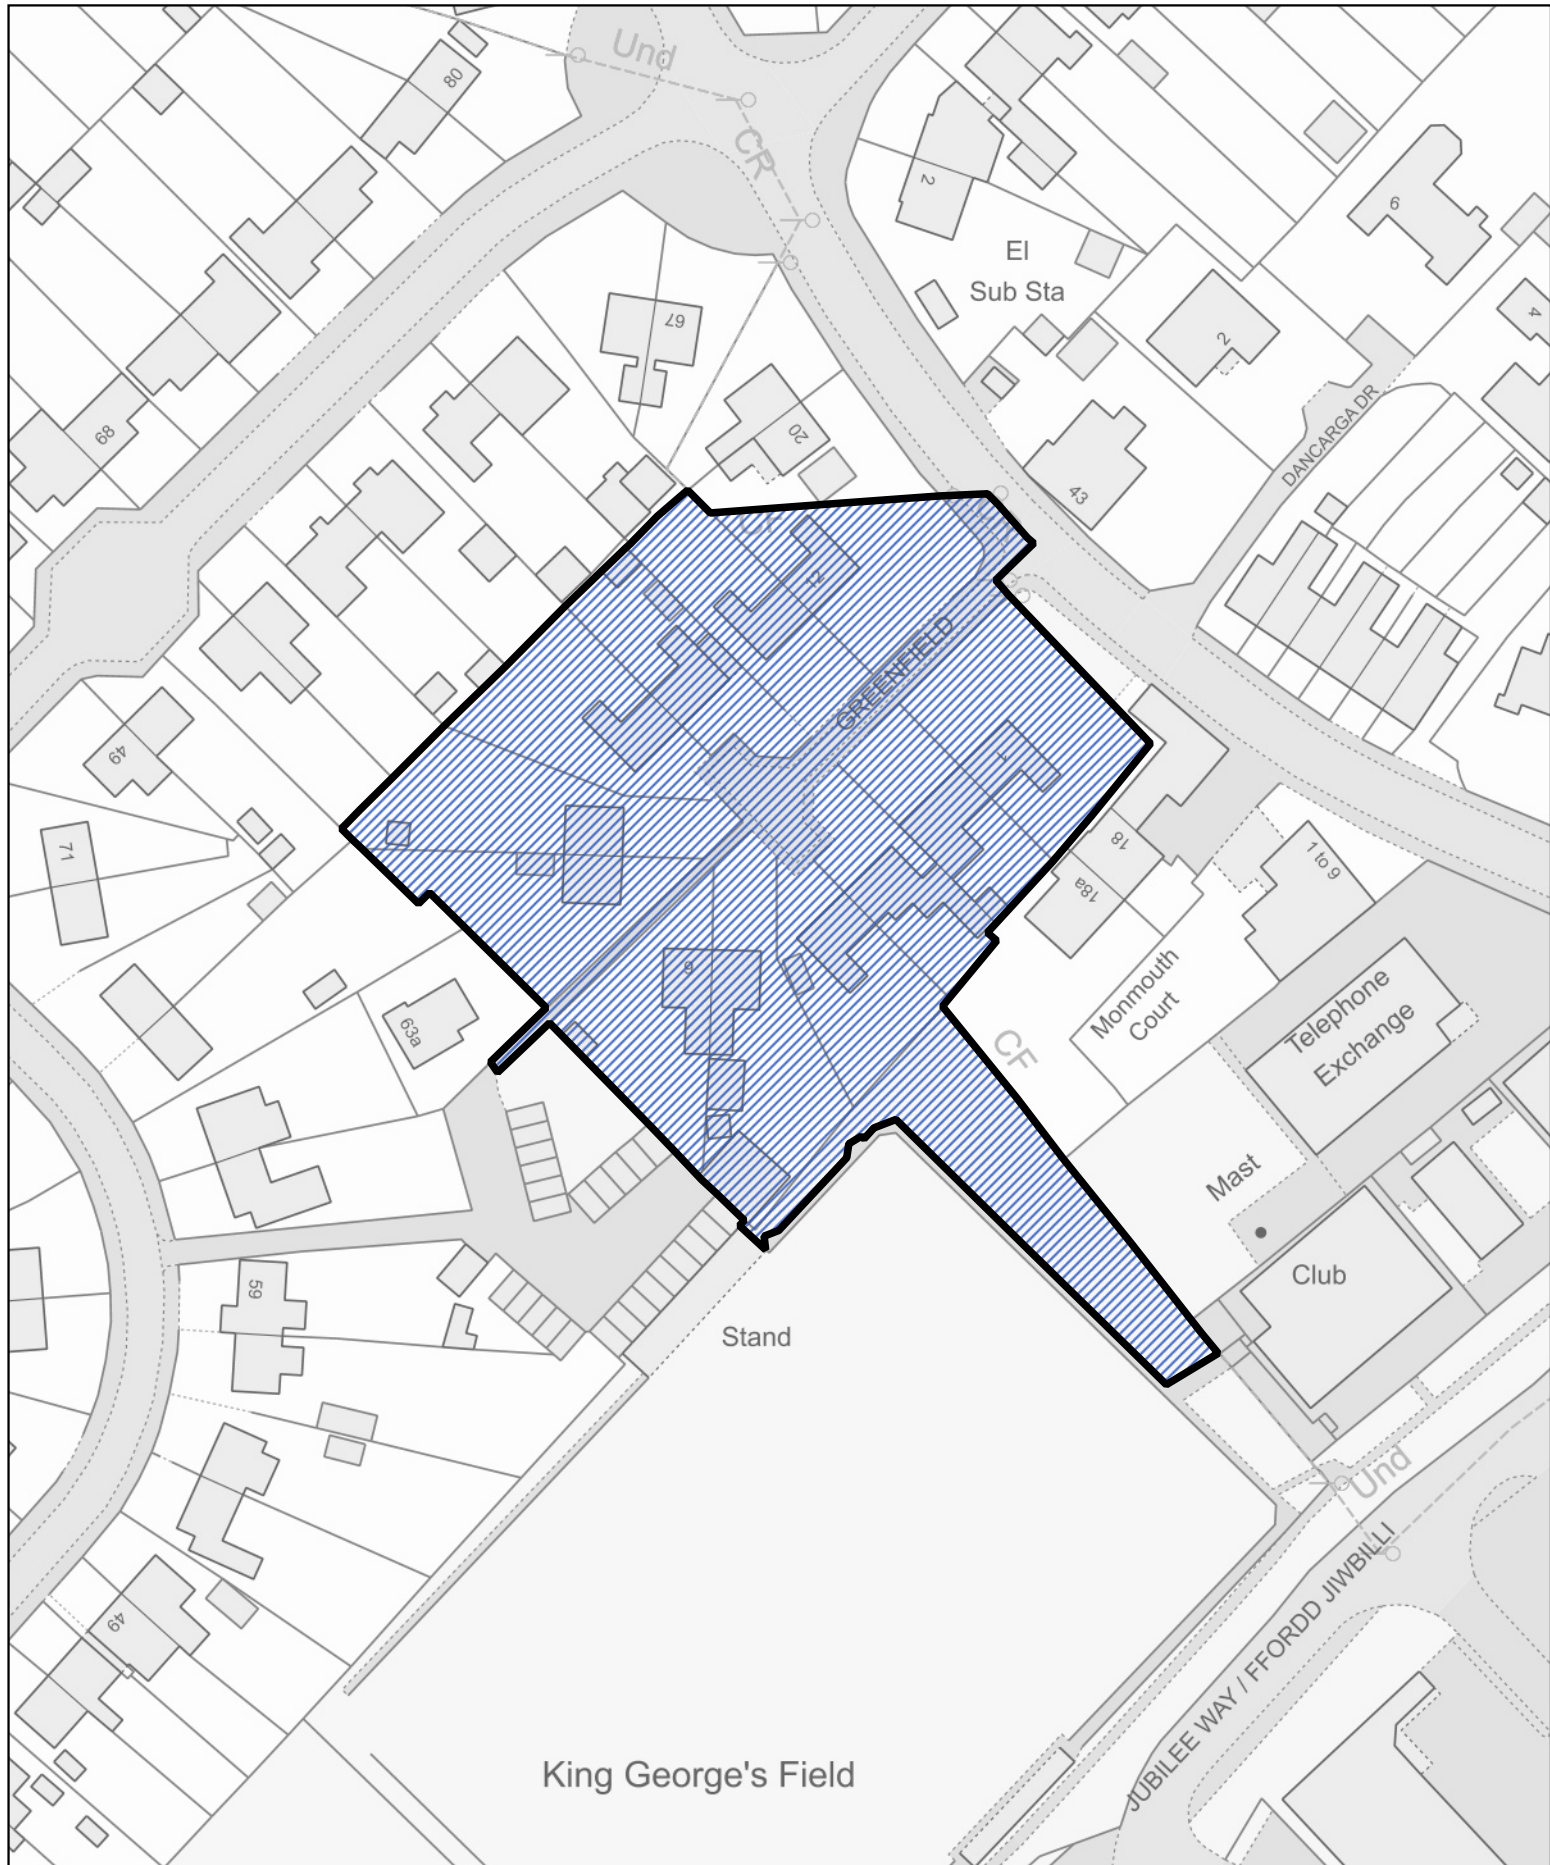

 Area transferred from the Dewstow ward to the West End ward of the community of Caldicot

1:2,000

 Area transferred from the Dewstow ward to the Caldicot Cross ward of the community of Caldicot

1:2,500

Llywodraeth Cymru
Welsh Government

CALDICOT
CIL-Y-COED

 Area transferred from the Green Lane ward to the Dewstow ward of the community of Caldicot

1:3,000

Llywodraeth Cymru
Welsh Government

 Area transferred from the Green Lane ward to the Caldicot Cross ward of the community of Caldicot

1:1,000

Llywodraeth Cymru
Welsh Government

 Area transferred from the Green Lane ward to The Village ward of the community of Caldicot

 Area transferred from the Green Lane ward to The Village ward of the community of Caldicot