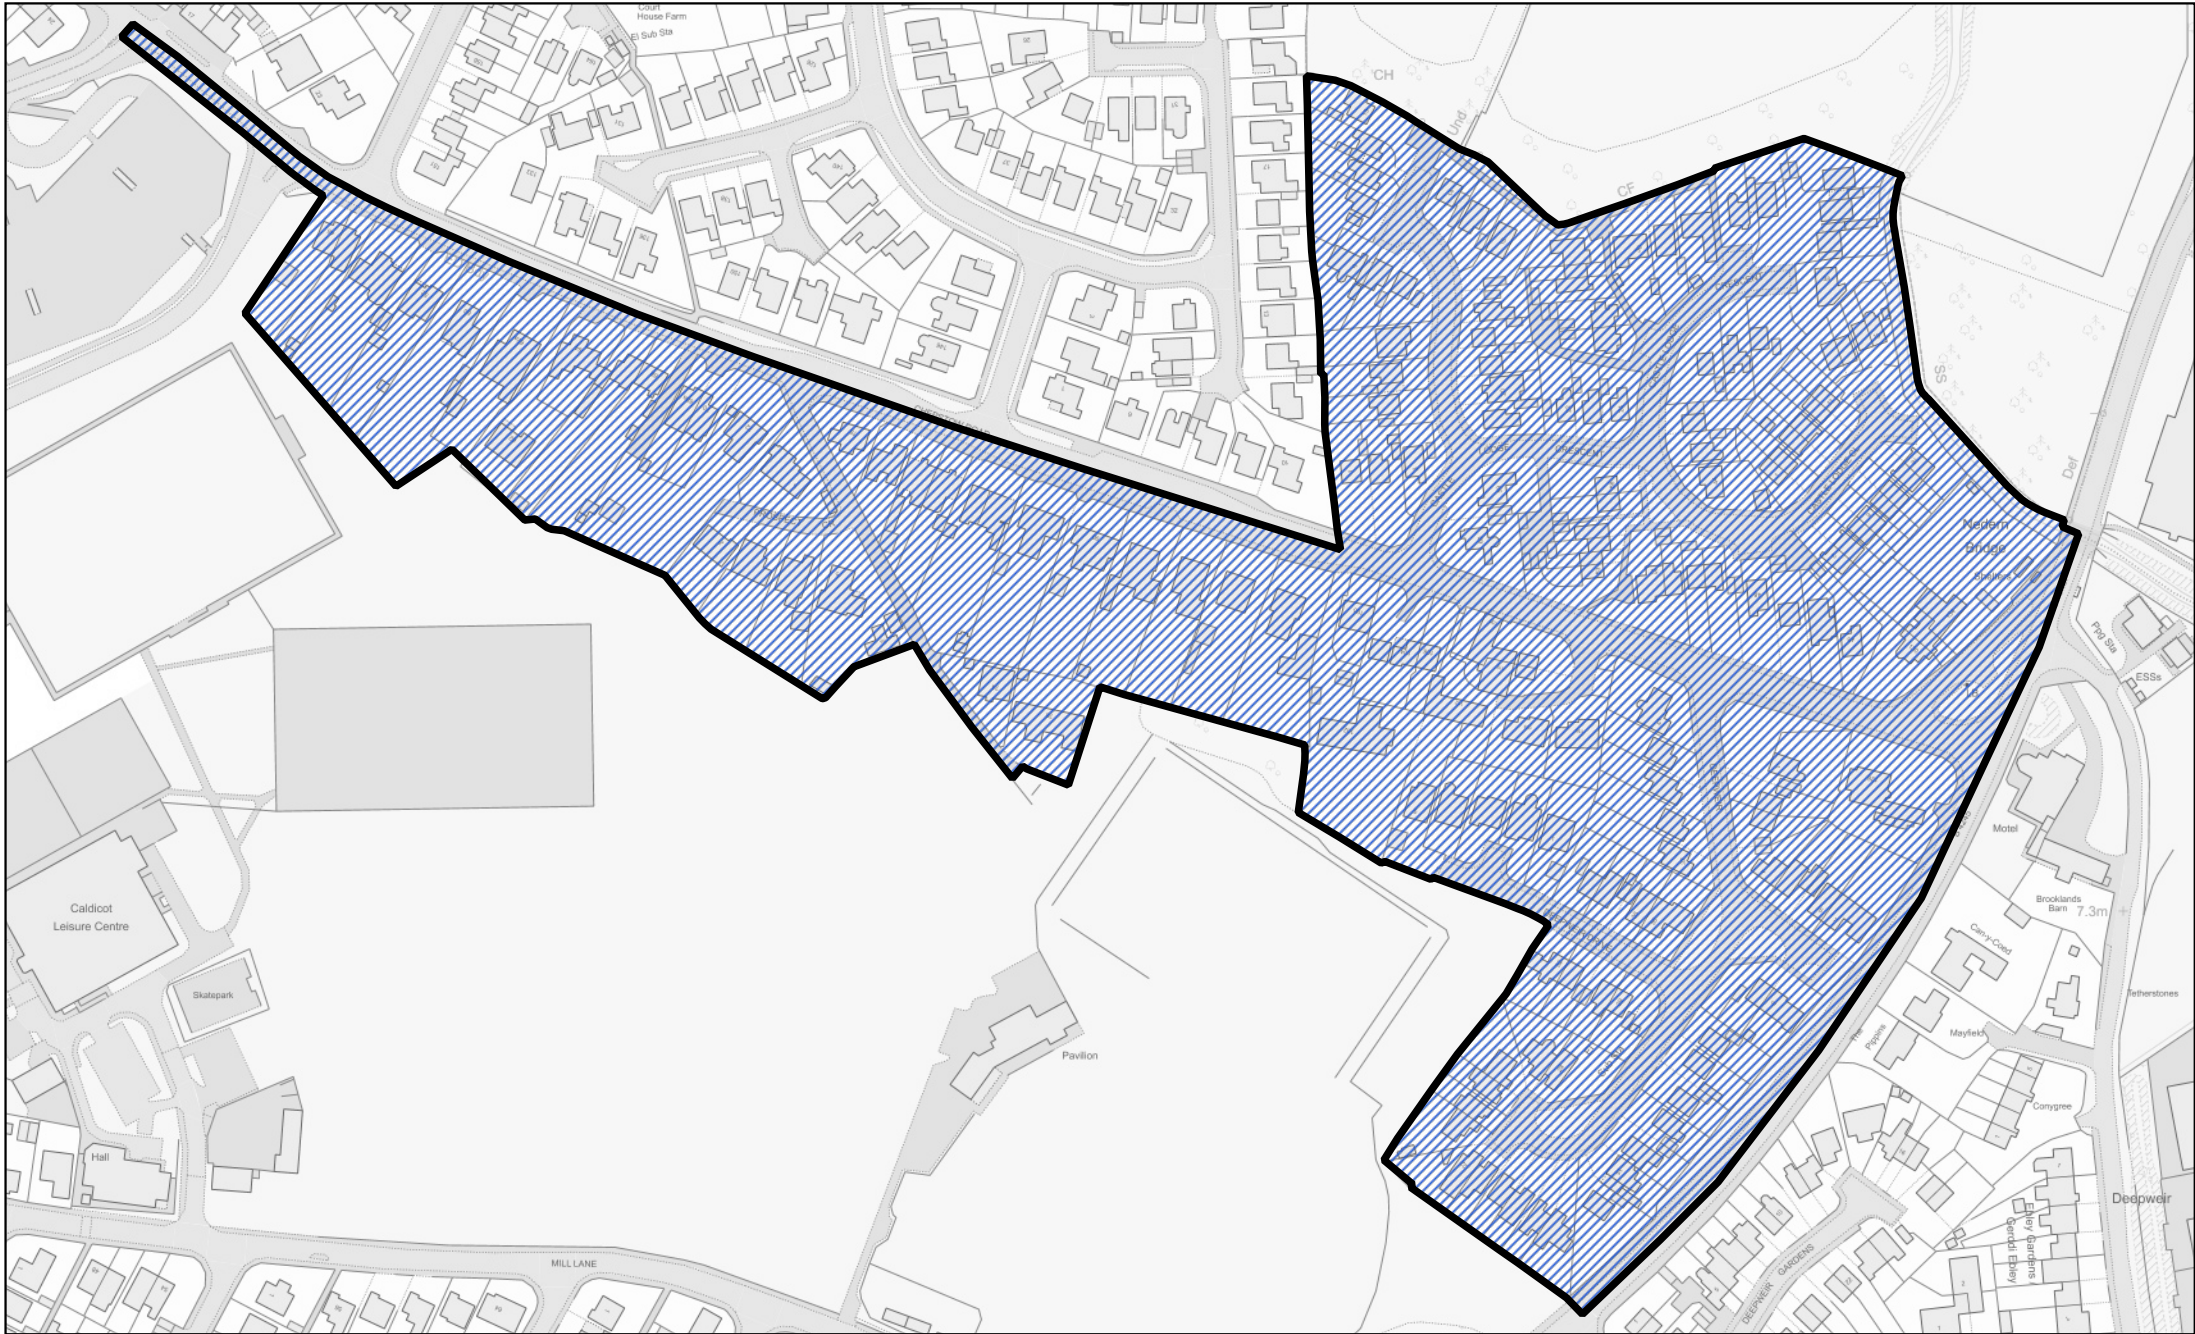

1:1,000

Llywodraeth Cymru
Welsh Government

 Area transferred from the Green Lane ward to The Village ward of the community of Caldicot

 Area transferred from the Green Lane ward to The Village ward of the community of Caldicot

1:3,000

Llywodraeth Cymru
Welsh Government

 Area transferred from the Severn ward to the Caldicot Cross ward of the community of Caldicot

1:2,500

CALDICOT

 Area transferred from the Severn ward to The Village ward of the community of Caldicot