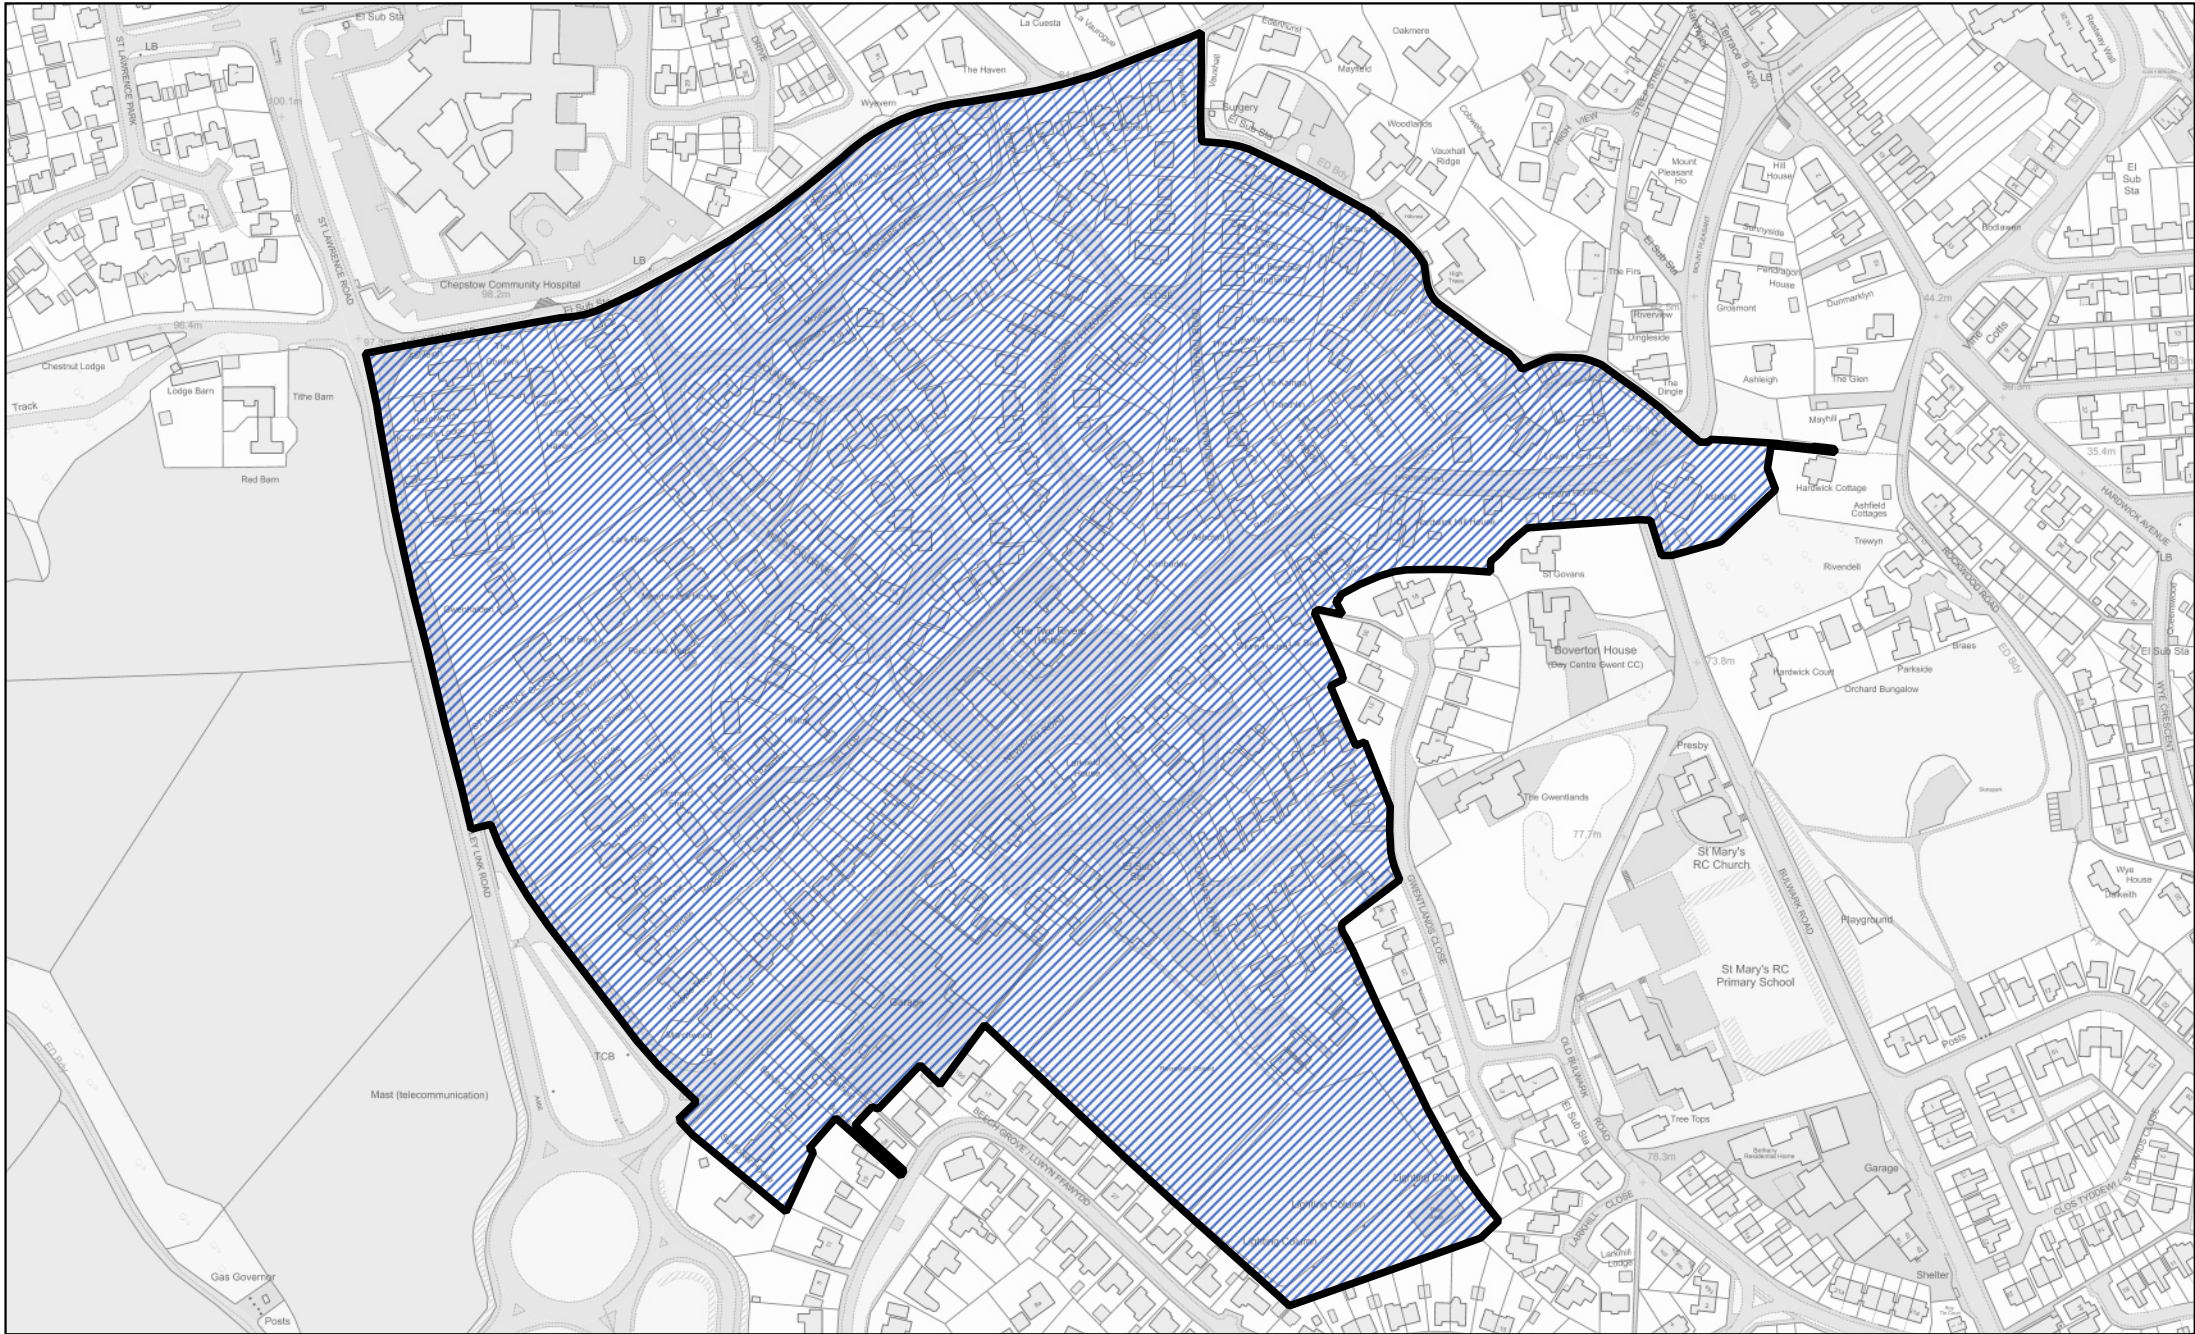

0 30 60 m

 Area transferred from the St Kingsmark ward to the Larkfield ward of the community of Chepstow

1:1,000

Llywodraeth Cymru
Welsh Government

Map 51 of the Monmouthshire (Communities) Order 2021

 Area transferred from the Larkfield ward to the Mount Pleasant ward of the community of Chepstow

 Area transferred from the Larkfield ward to the St Mary's ward of the community of Chepstow

1:1,000

Llywodraeth Cymru
Welsh Government

Map 53 of the Monmouthshire (Communities) Order 2021

 Area transferred from the St Christophers ward to the Larkfield ward of the community of Chepstow