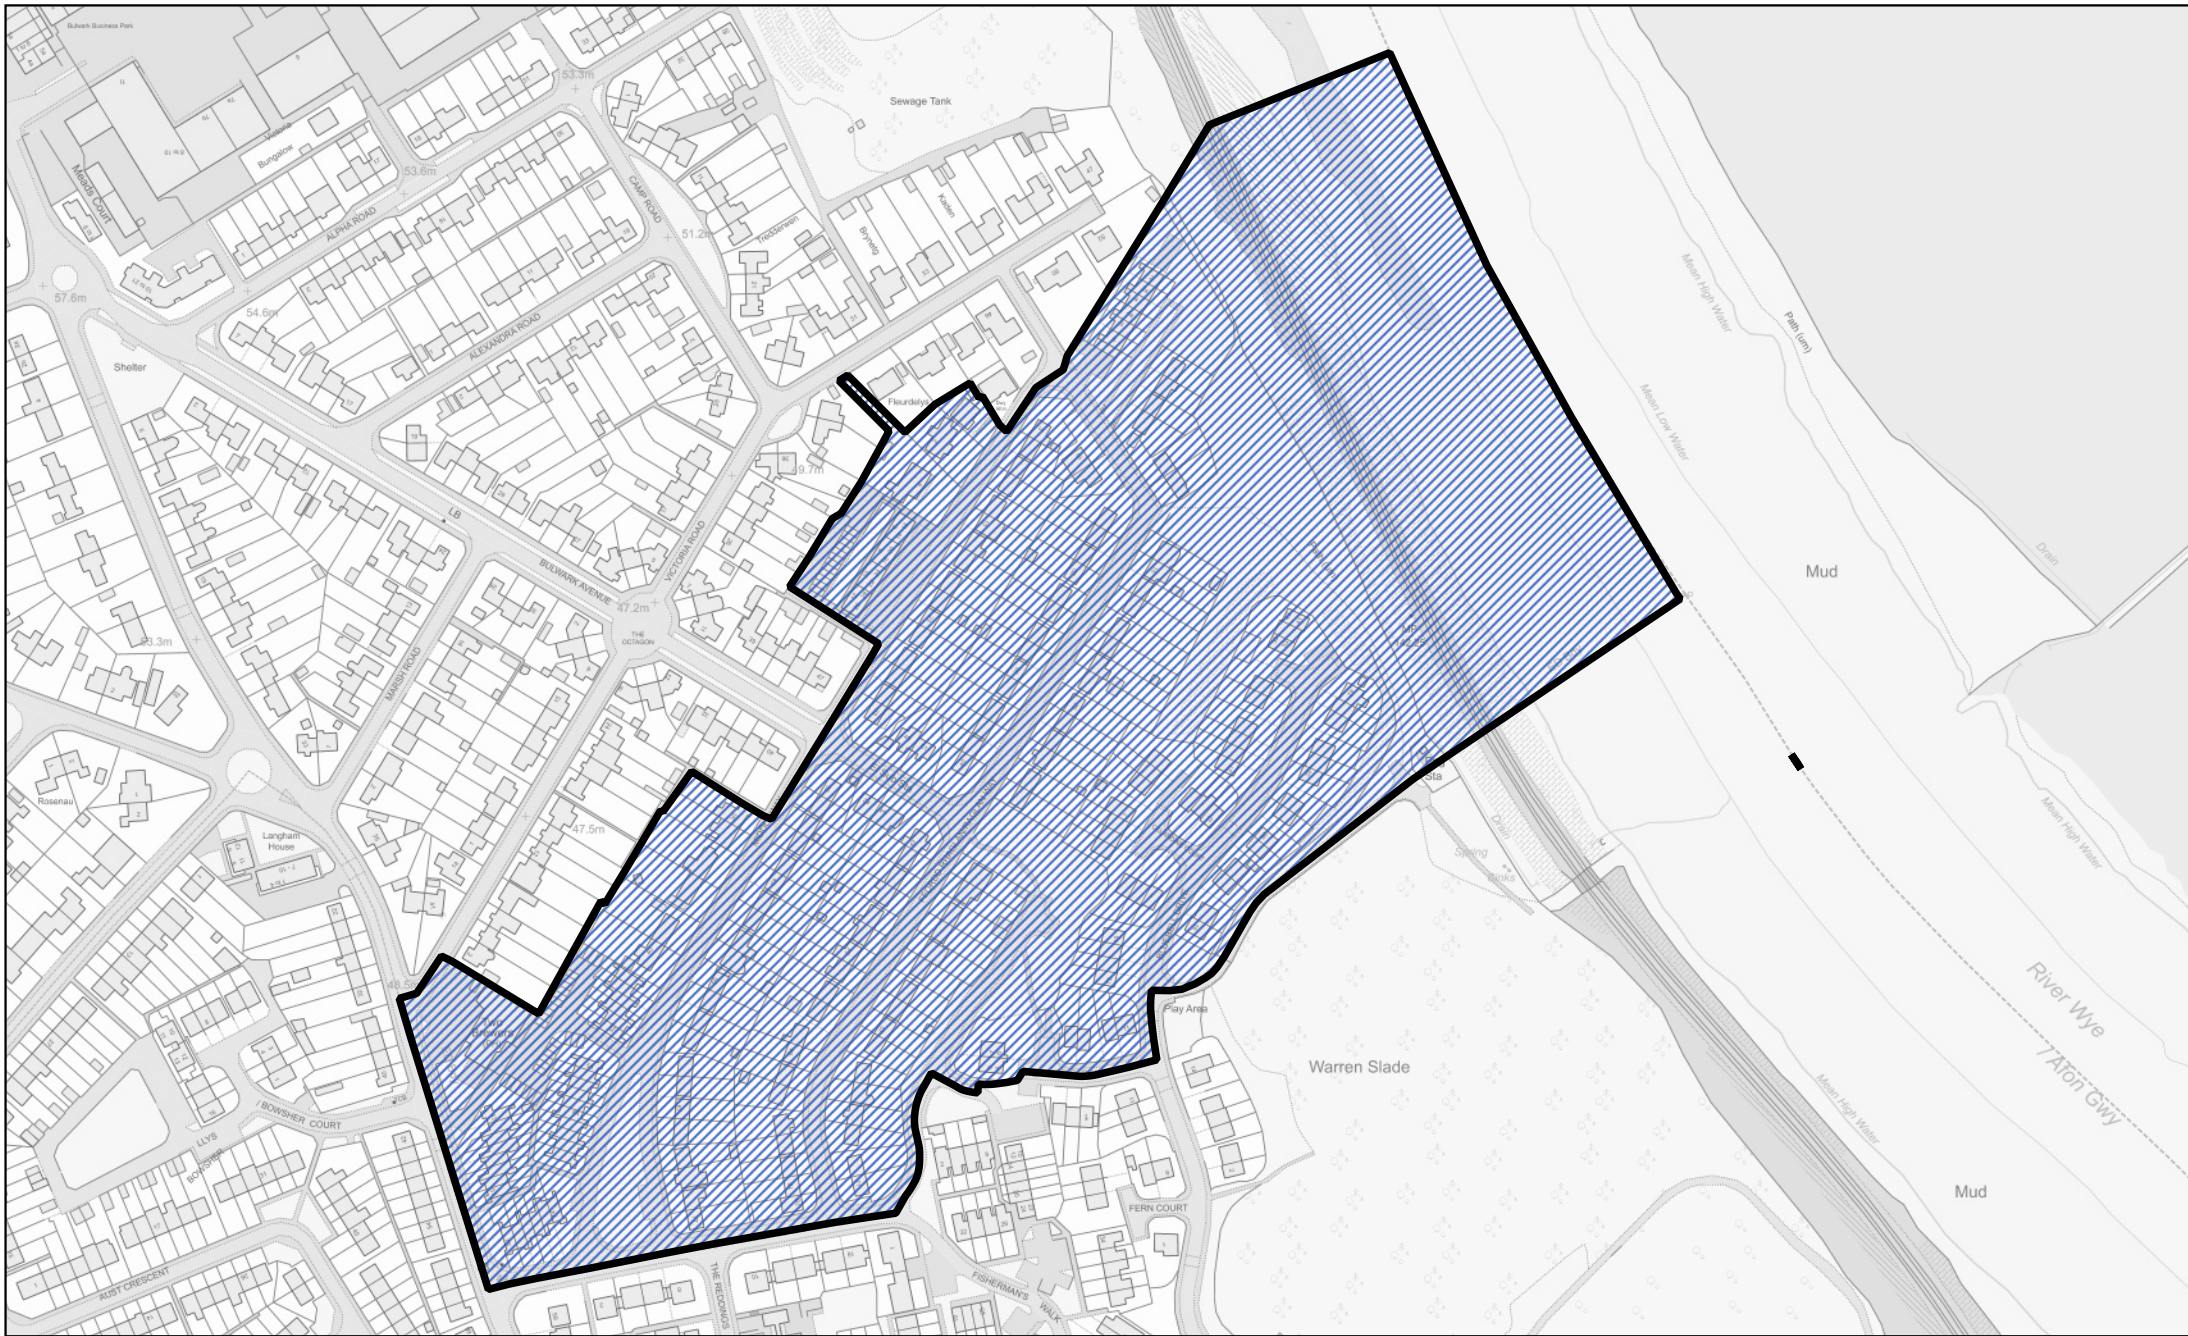

0 30 60 m

 Area transferred from the St Kingsmark ward to the Larkfield ward of the community of Chepstow

1:1,000

Llywodraeth Cymru
Welsh Government

Map 51 of the Monmouthshire (Communities) Order 2021

 Area transferred from the Larkfield ward to the Mount Pleasant ward of the community of Chepstow

 Area transferred from the Larkfield ward to the St Mary's ward of the community of Chepstow

1:1,000

Llywodraeth Cymru
Welsh Government

Map 53 of the Monmouthshire (Communities) Order 2021

 Area transferred from the St Christophers ward to the Larkfield ward of the community of Chepstow

 Area transferred from the St Christophers ward to the Thornwell ward of the community of Chepstow

1:3,000

 Area transferred from the St Christopher's ward to the Maple Avenue ward of the community of Chepstow