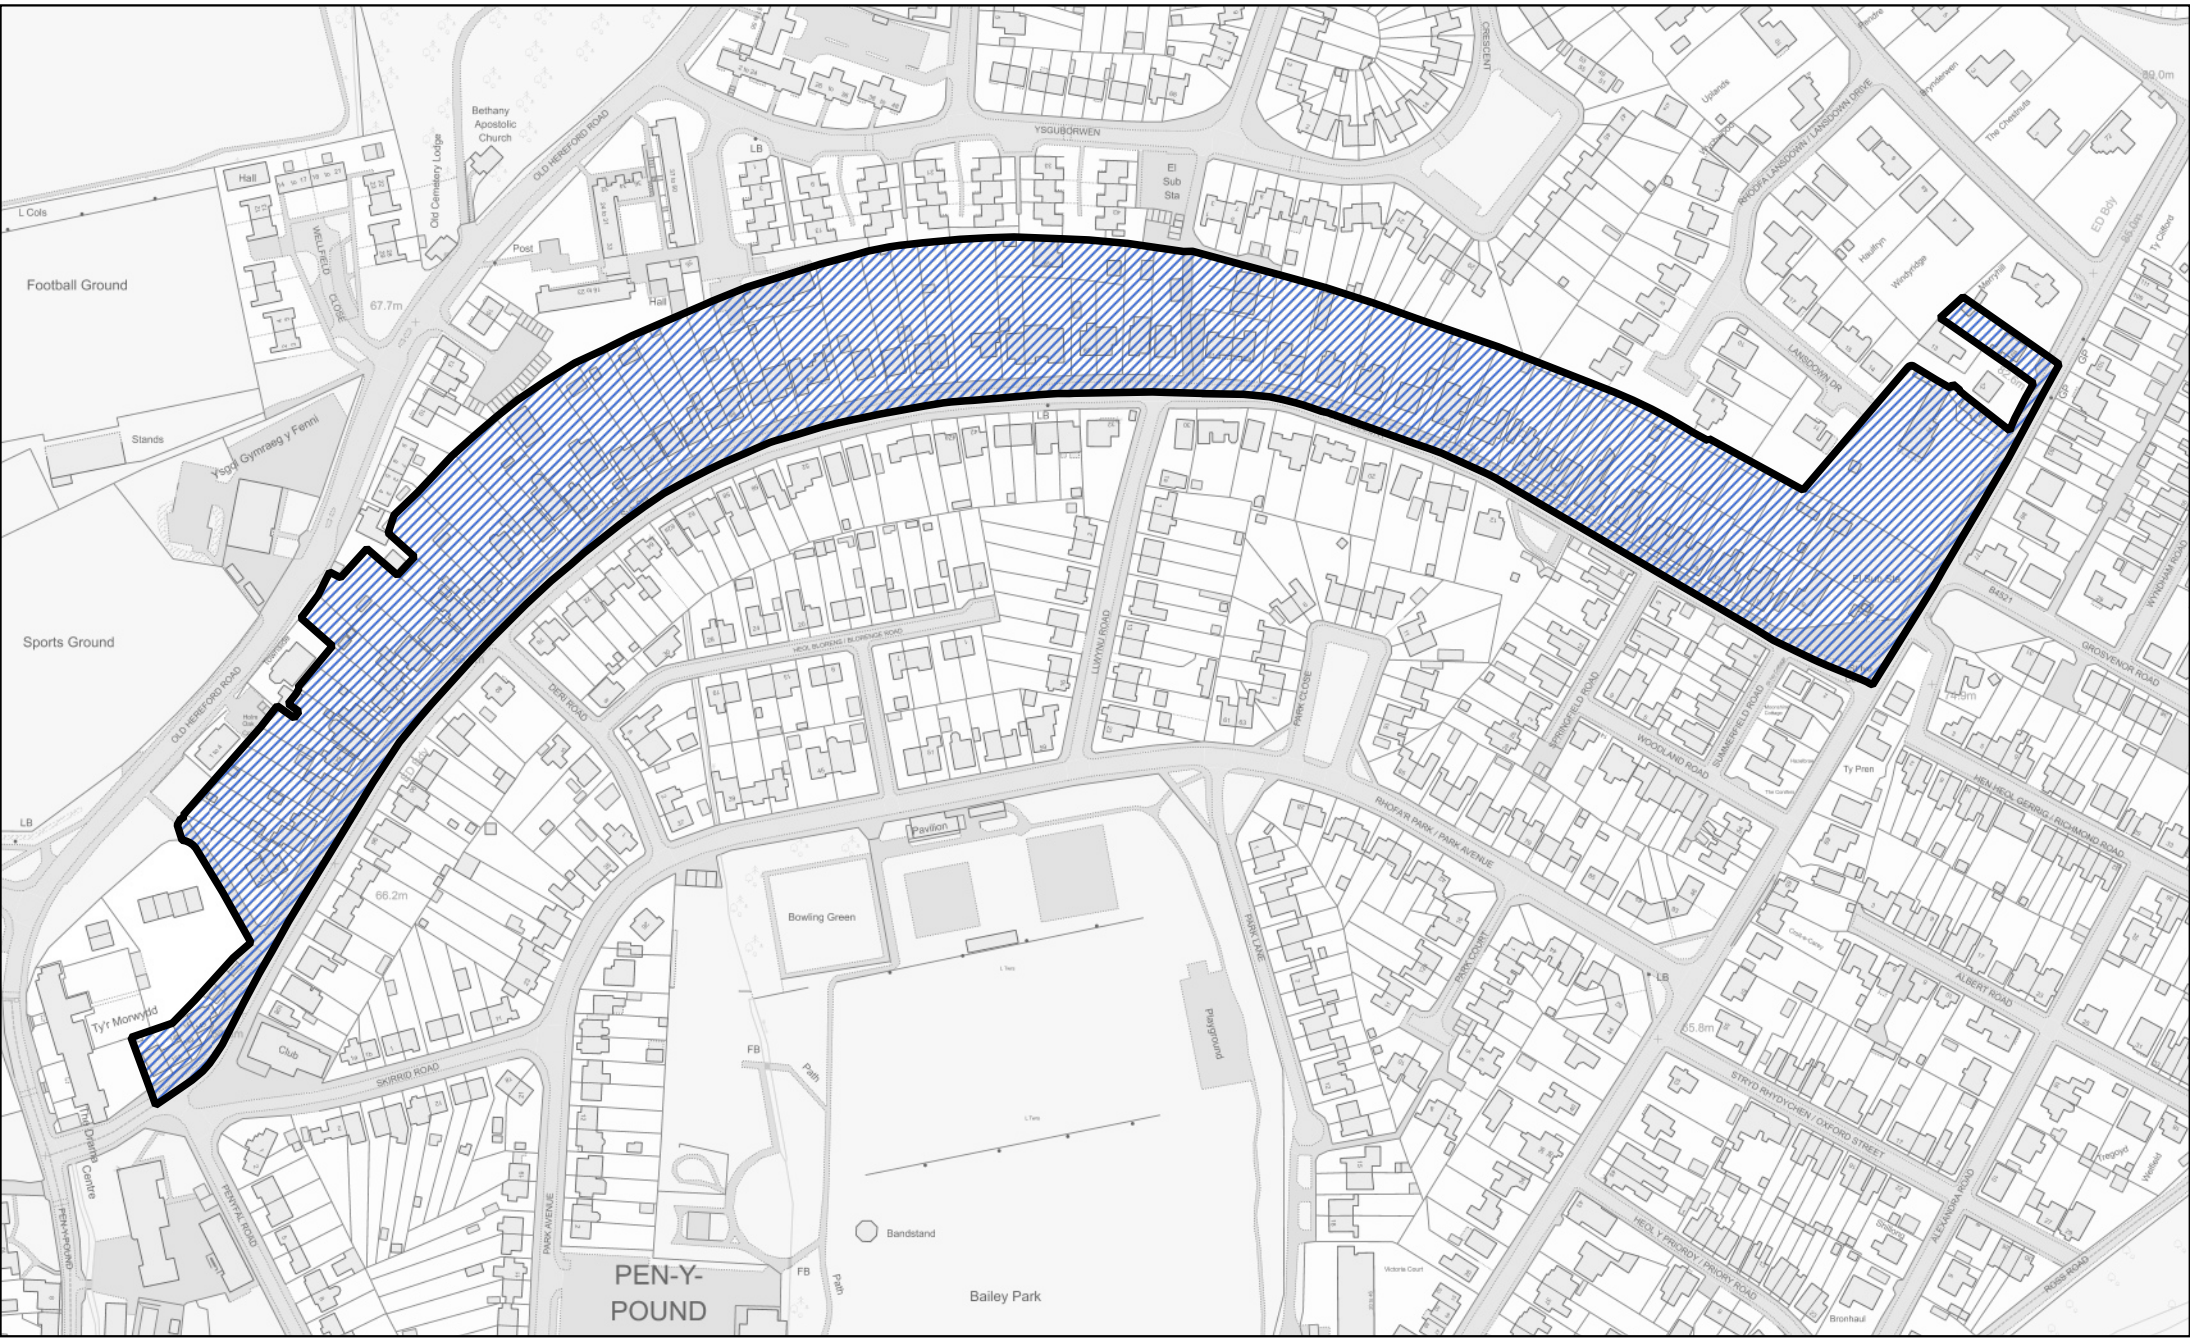

 Area transferred from the Priory ward to the Grofield ward of the community of Abergavenny

1:3,000

Llywodraeth Cymru
Welsh Government

 Area transferred from the Grofield ward to the Llanwenarth Citra ward of the community of Abergavenny

1:2,500

Llywodraeth Cymru
Welsh Government

Map 16 of the Monmouthshire (Communities) Order 2021

 Area transferred from the Lansdown ward to the Priory ward of the community of Abergavenny

 Area of the Park ward of the community of Abergavenny