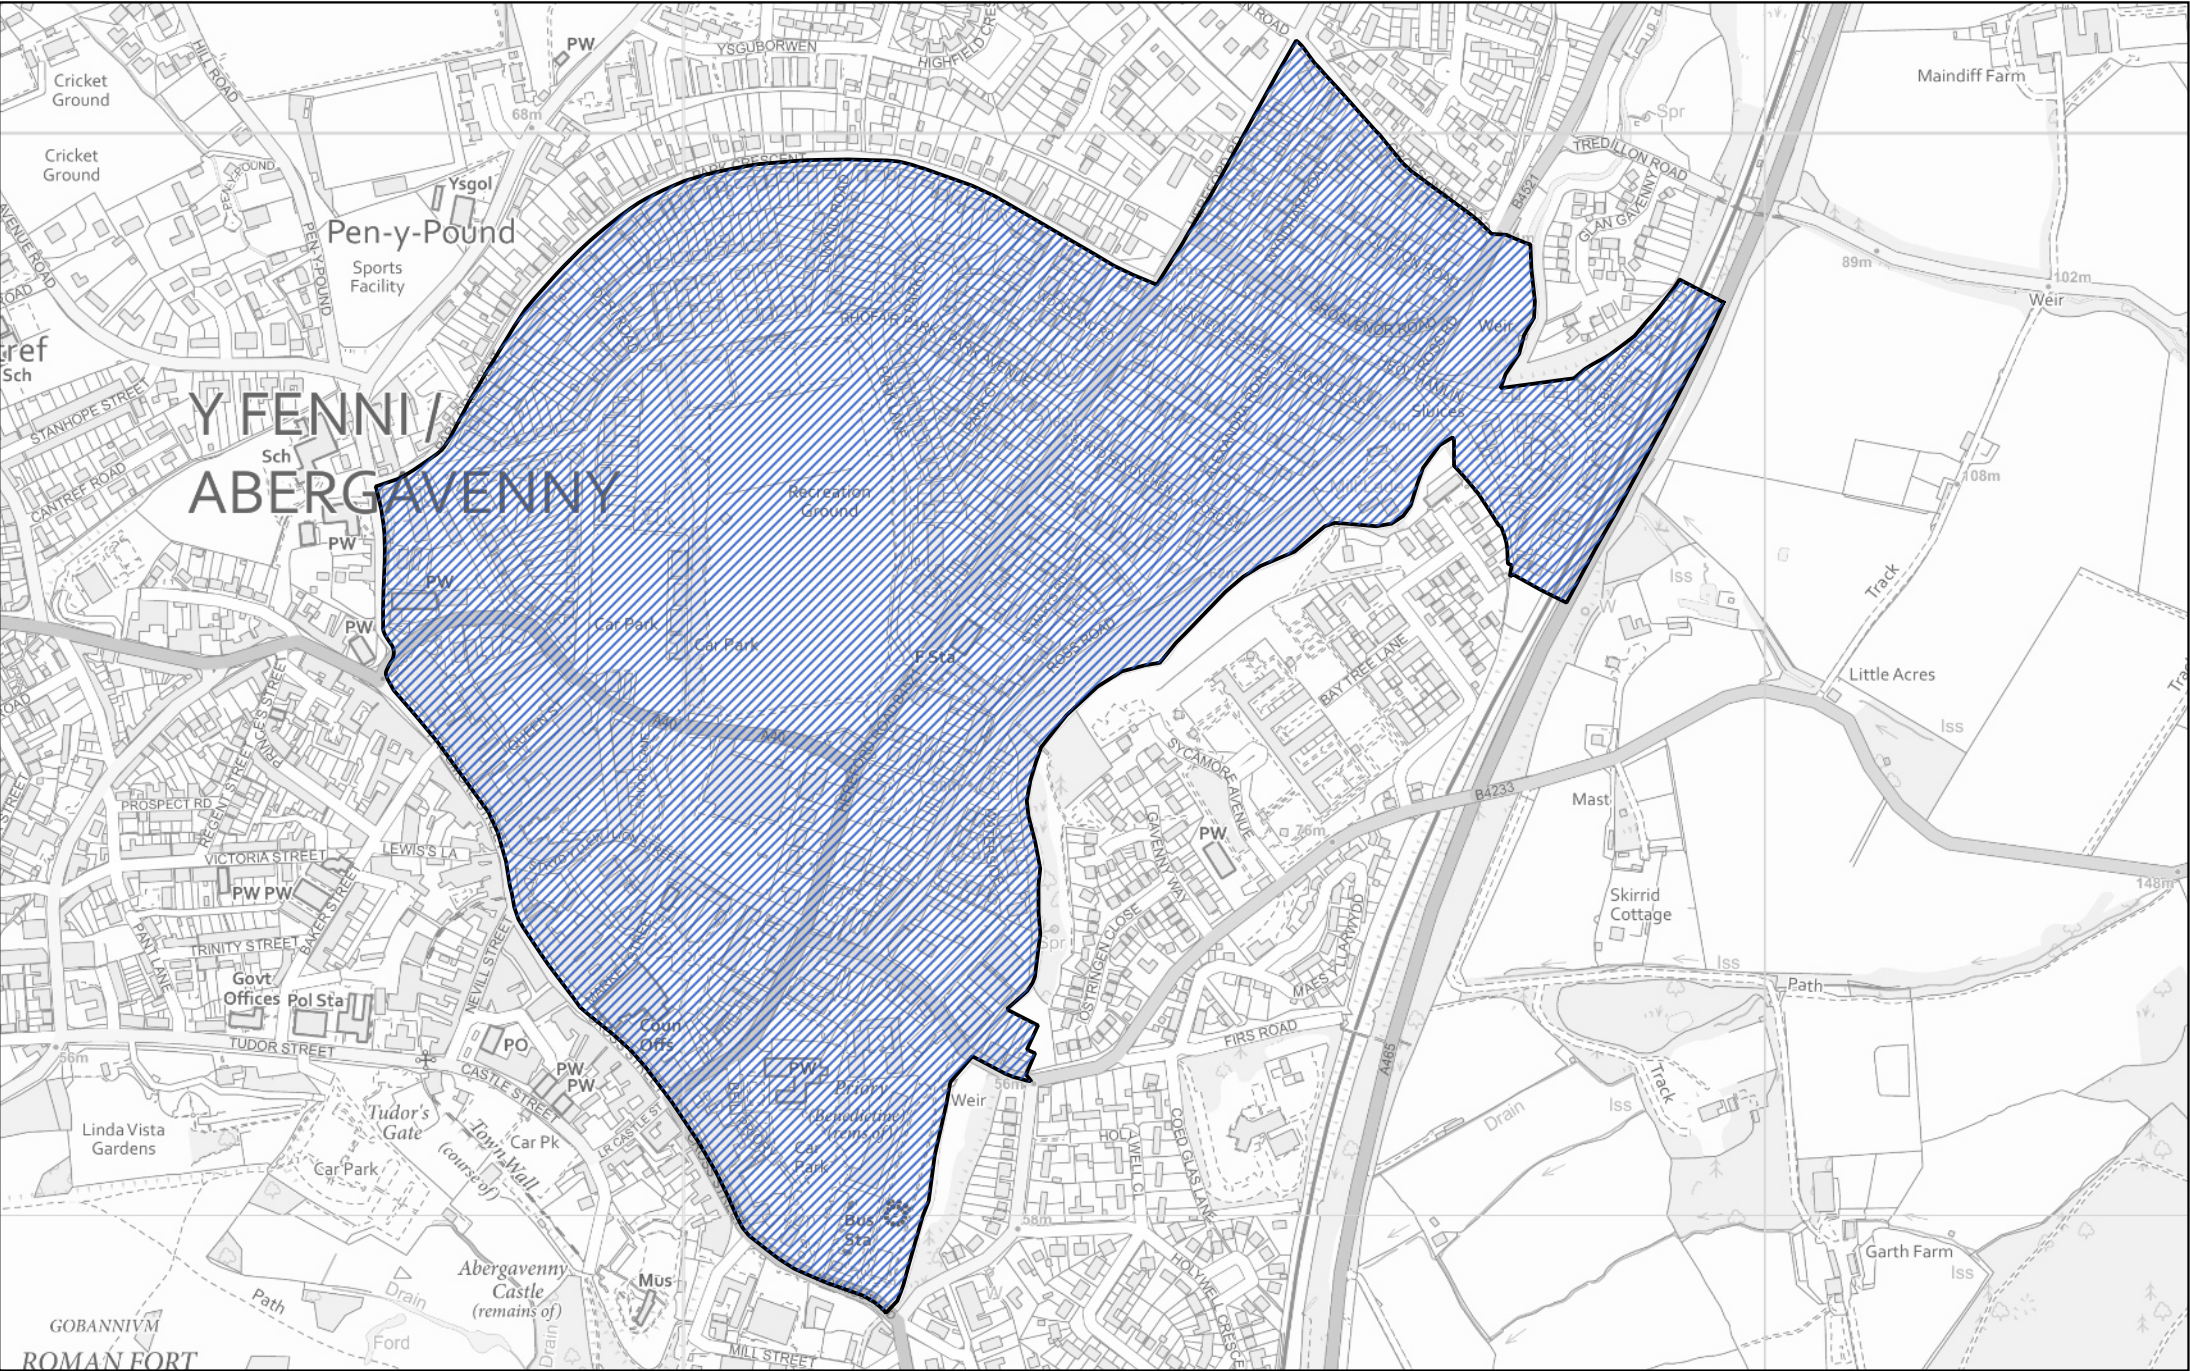

1:2,500

Llywodraeth Cymru
Welsh Government

Map 16 of the Monmouthshire (Communities) Order 2021

 Area transferred from the Lansdown ward to the Priory ward of the community of Abergavenny

 Area of the Park ward of the community of Abergavenny

Map 20 of the Monmouthshire (Communities) Order 2021

 The part of the community of Portskewett transferred to the community of Caerwent

 The part of the community of Mathern transferred to the community of Caerwent