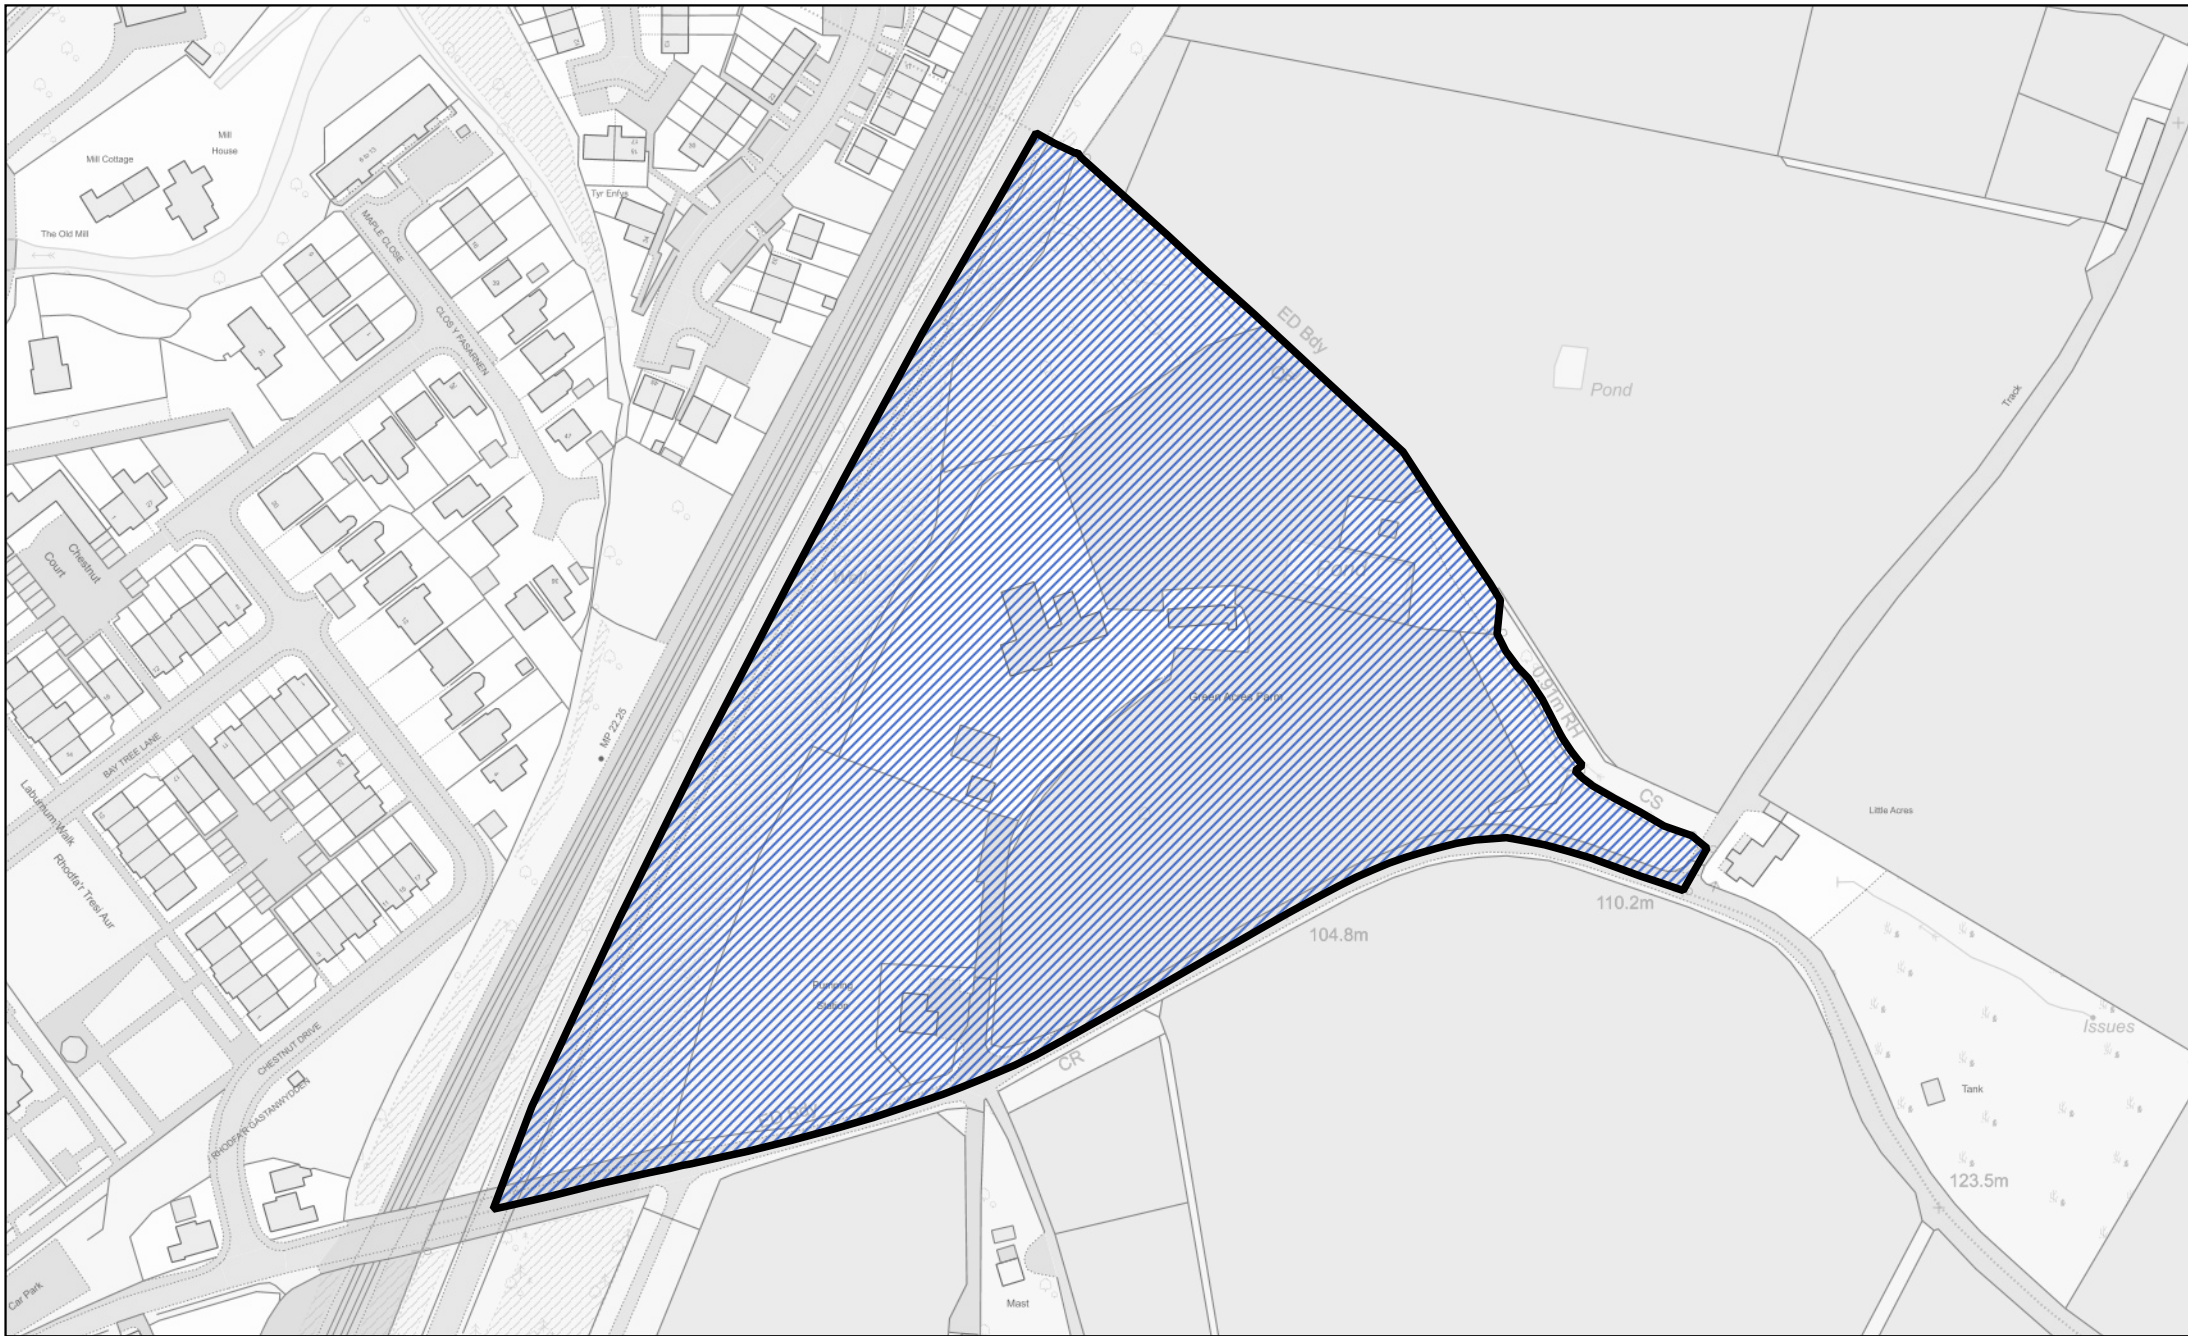

The part of the community of Abergavenny transferred to the community of Llanover