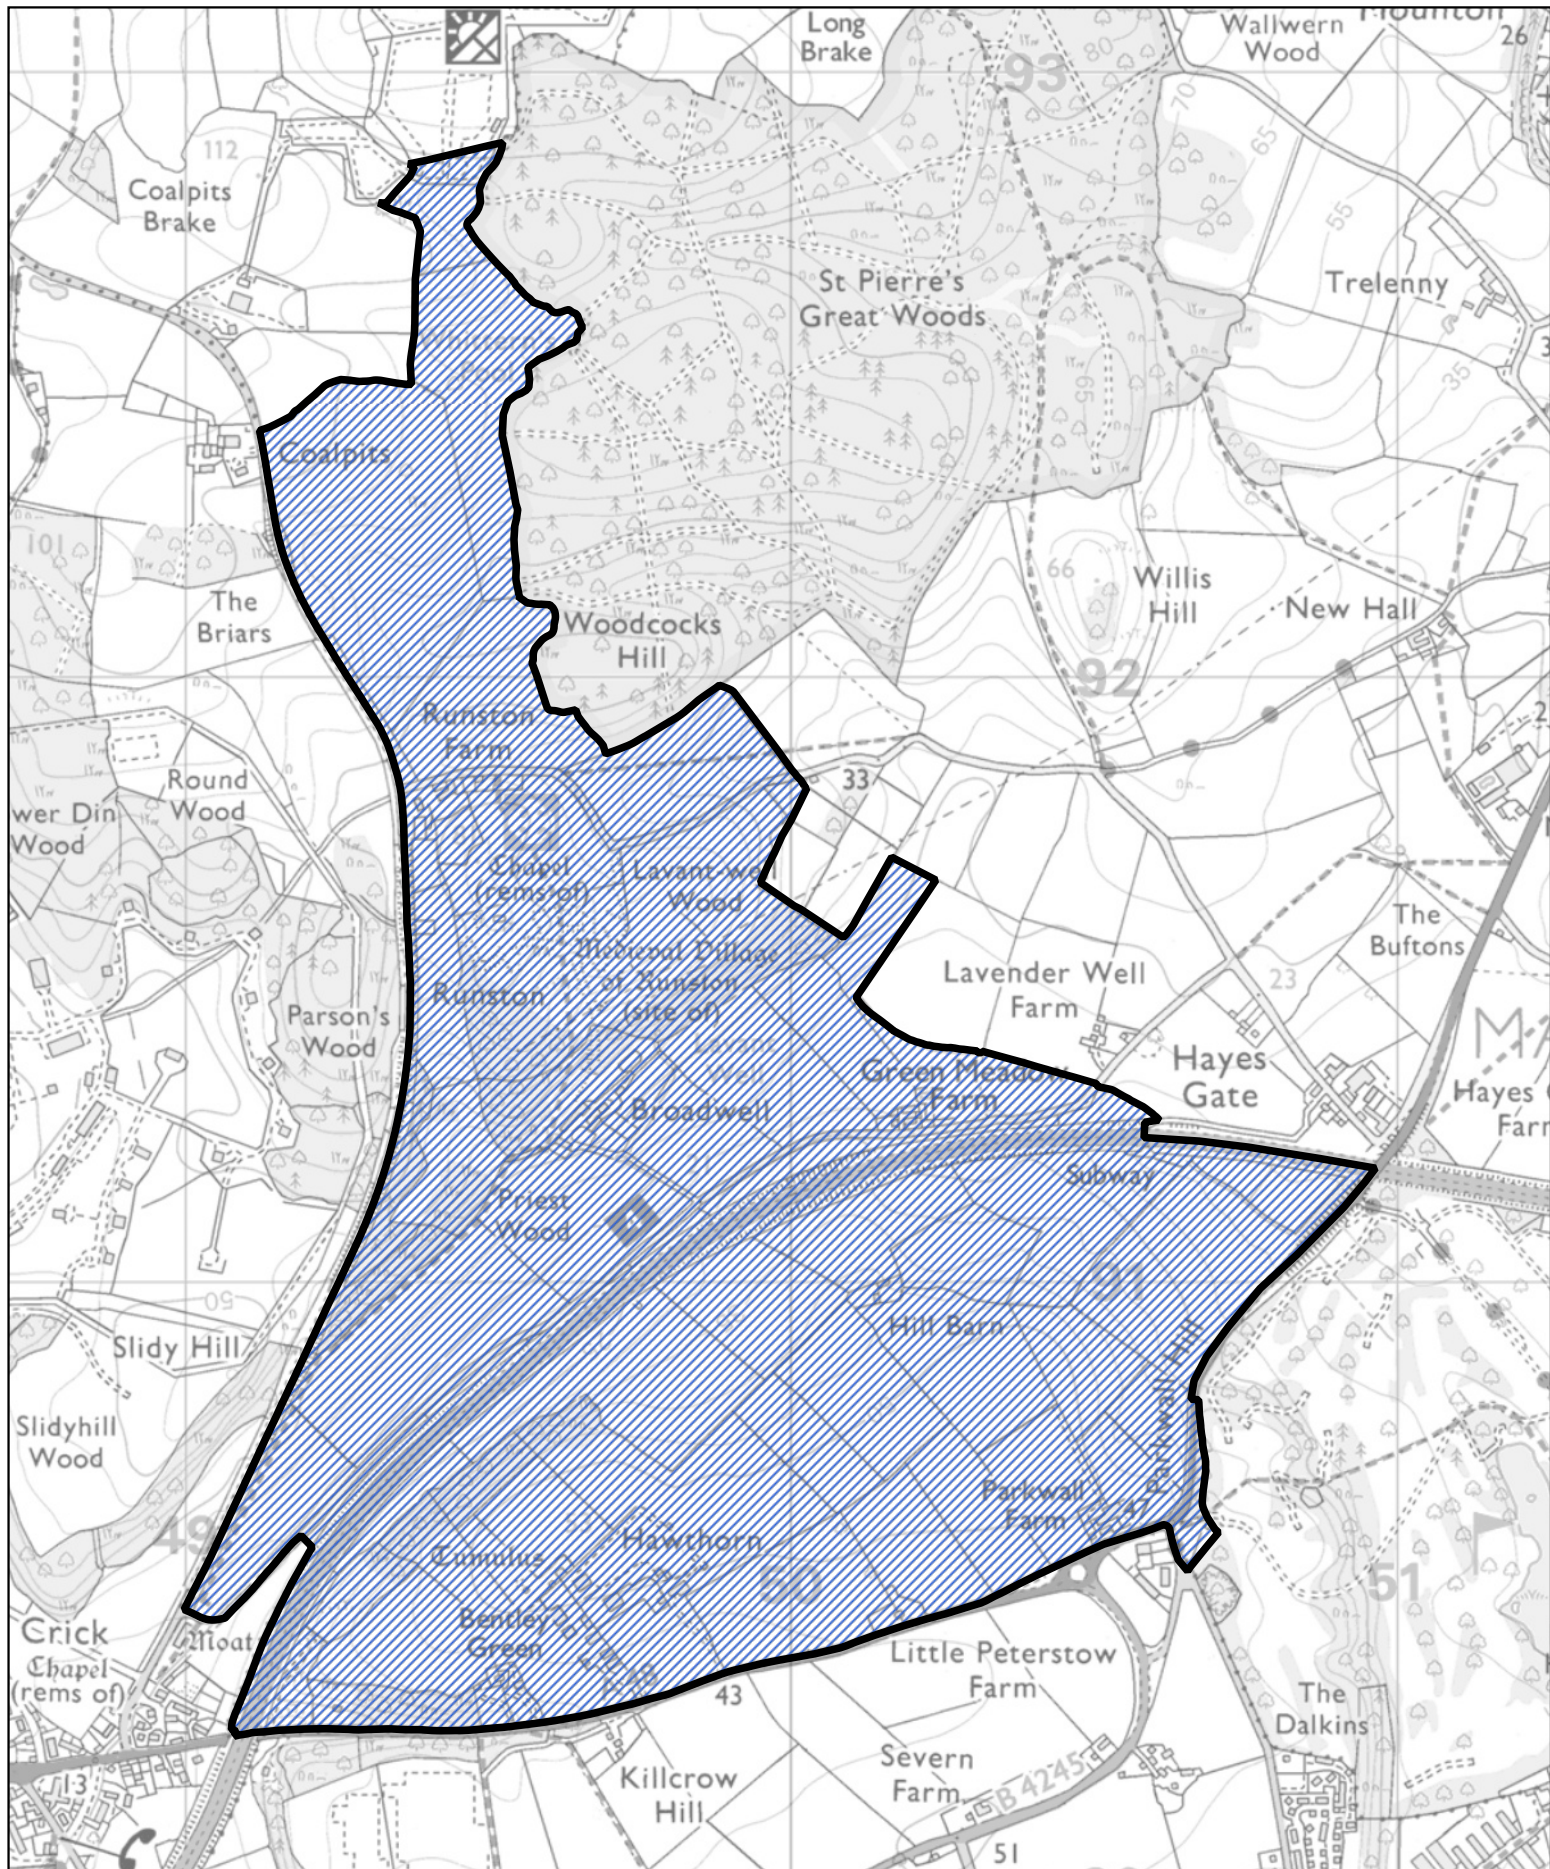

1:2,500

Llywodraeth Cymru
Welsh Government

Map 16 of the Monmouthshire (Communities) Order 2021

 Area transferred from the Lansdown ward to the Priory ward of the community of Abergavenny

 Area of the Park ward of the community of Abergavenny

0 200 400 m

 1:7,000

 The part of the community of Magor with Undy transferred to the community of Caerwent

Llywodraeth Cymru
Welsh Government

1:11,000

Map 19 of the Monmouthshire (Communities) Order 2021

 The part of the community of Caerwent transferred to the community of Rogiet

Map 20 of the Monmouthshire (Communities) Order 2021

 The part of the community of Portskewett transferred to the community of Caerwent

 The part of the community of Mathern transferred to the community of Caerwent