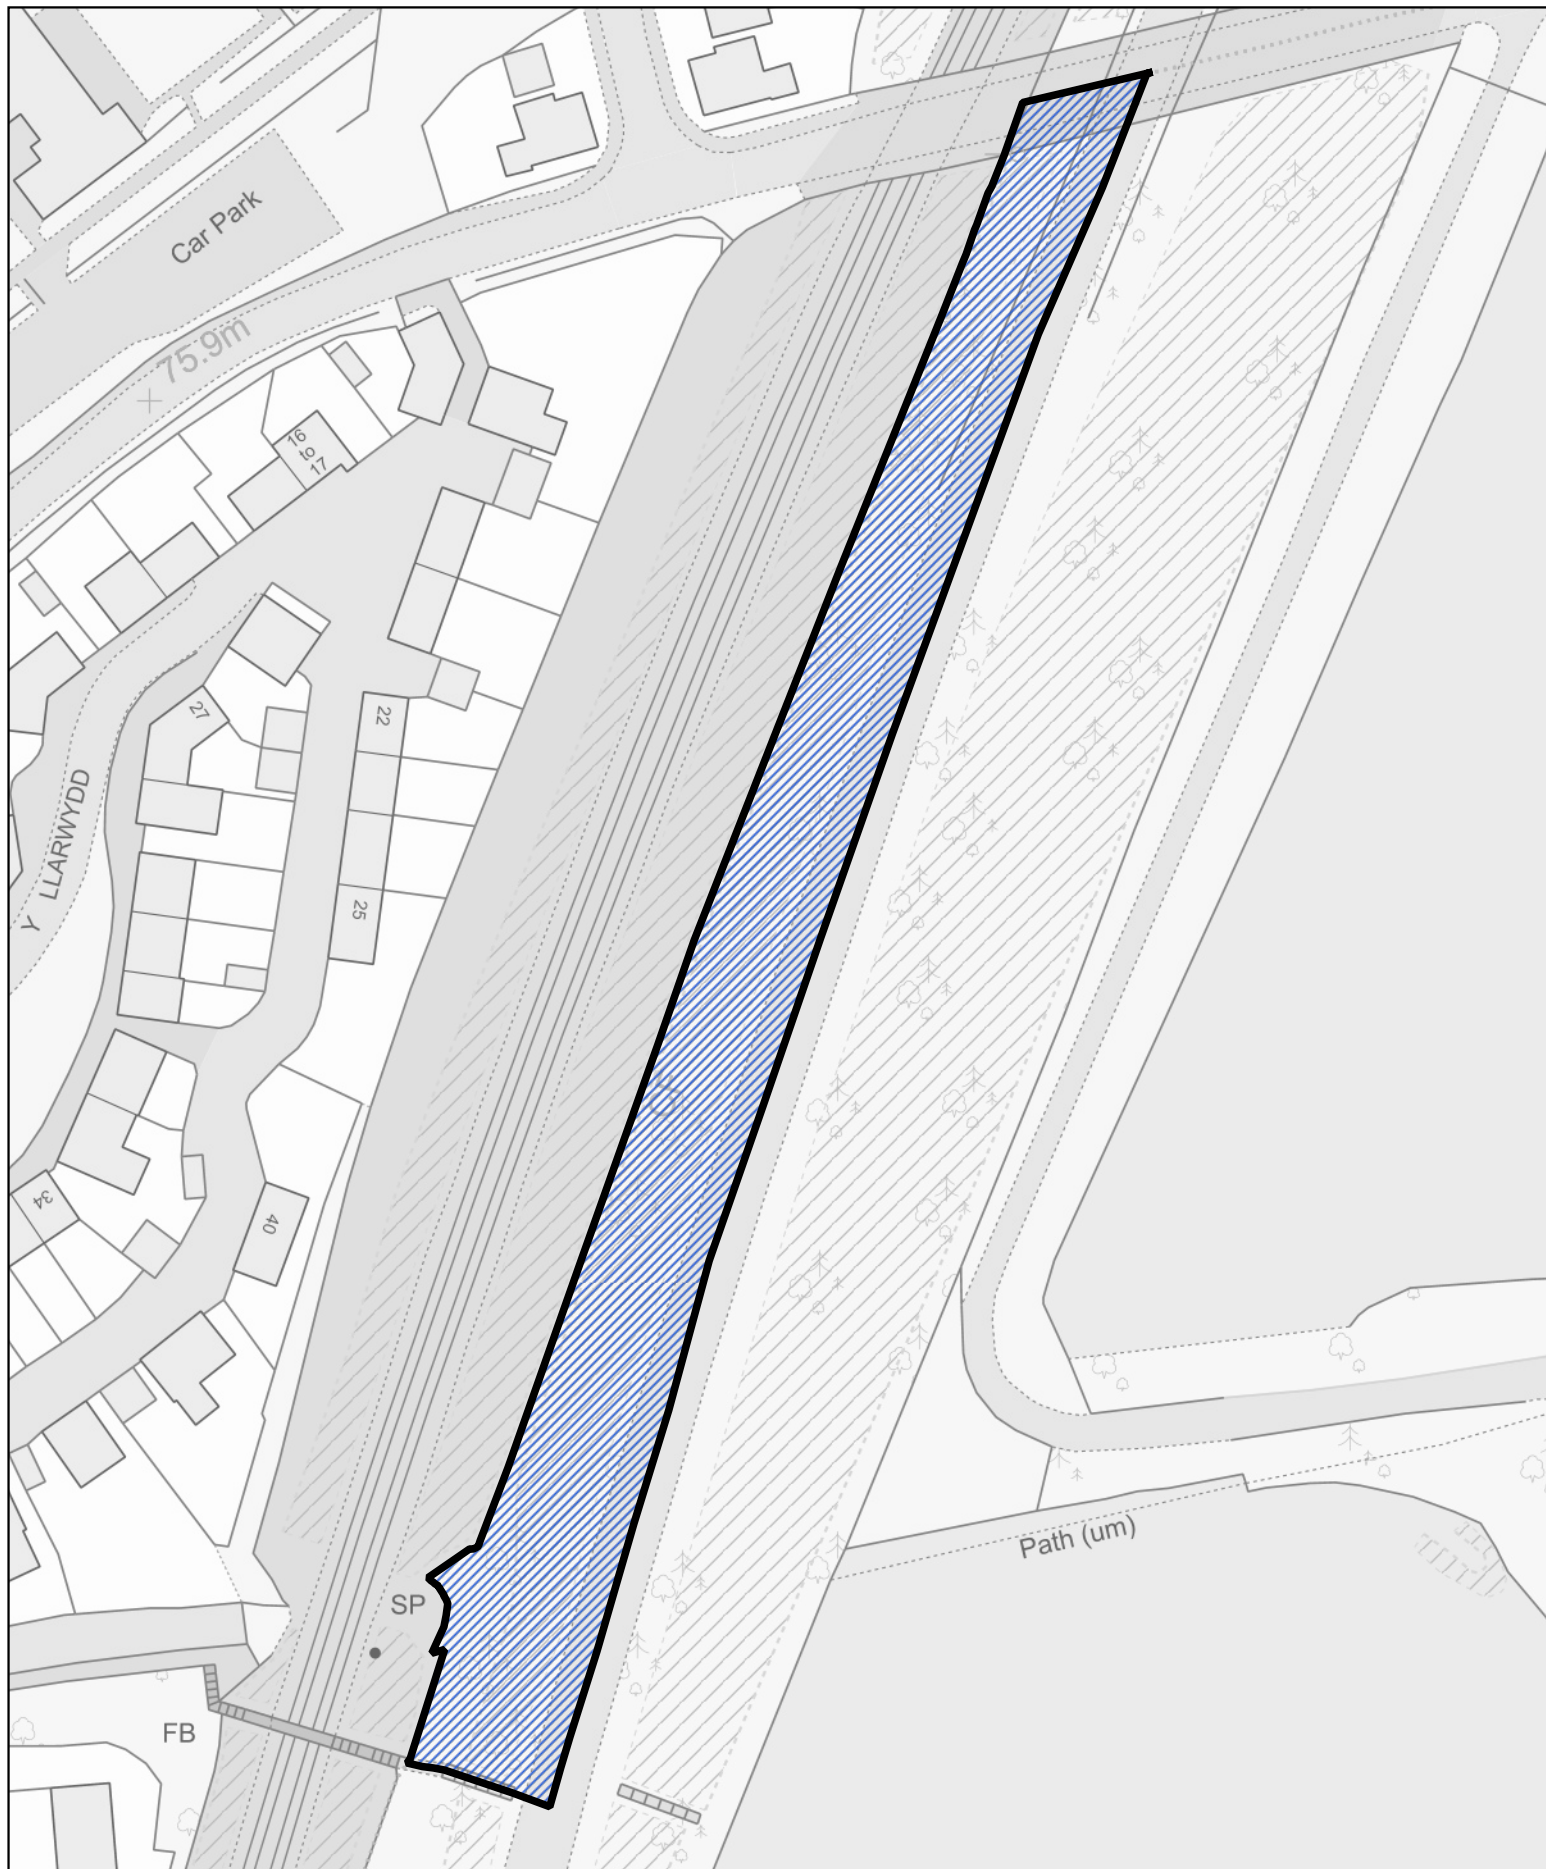

1:7,500

Llywodraeth Cymru
Welsh Government

0 30 60 m

 The part of the community of Llanover transferred to the community of Abergavenny

1:1,000

Llywodraeth Cymru
Welsh Government

Map 7 of the Monmouthshire (Communities) Order 2021