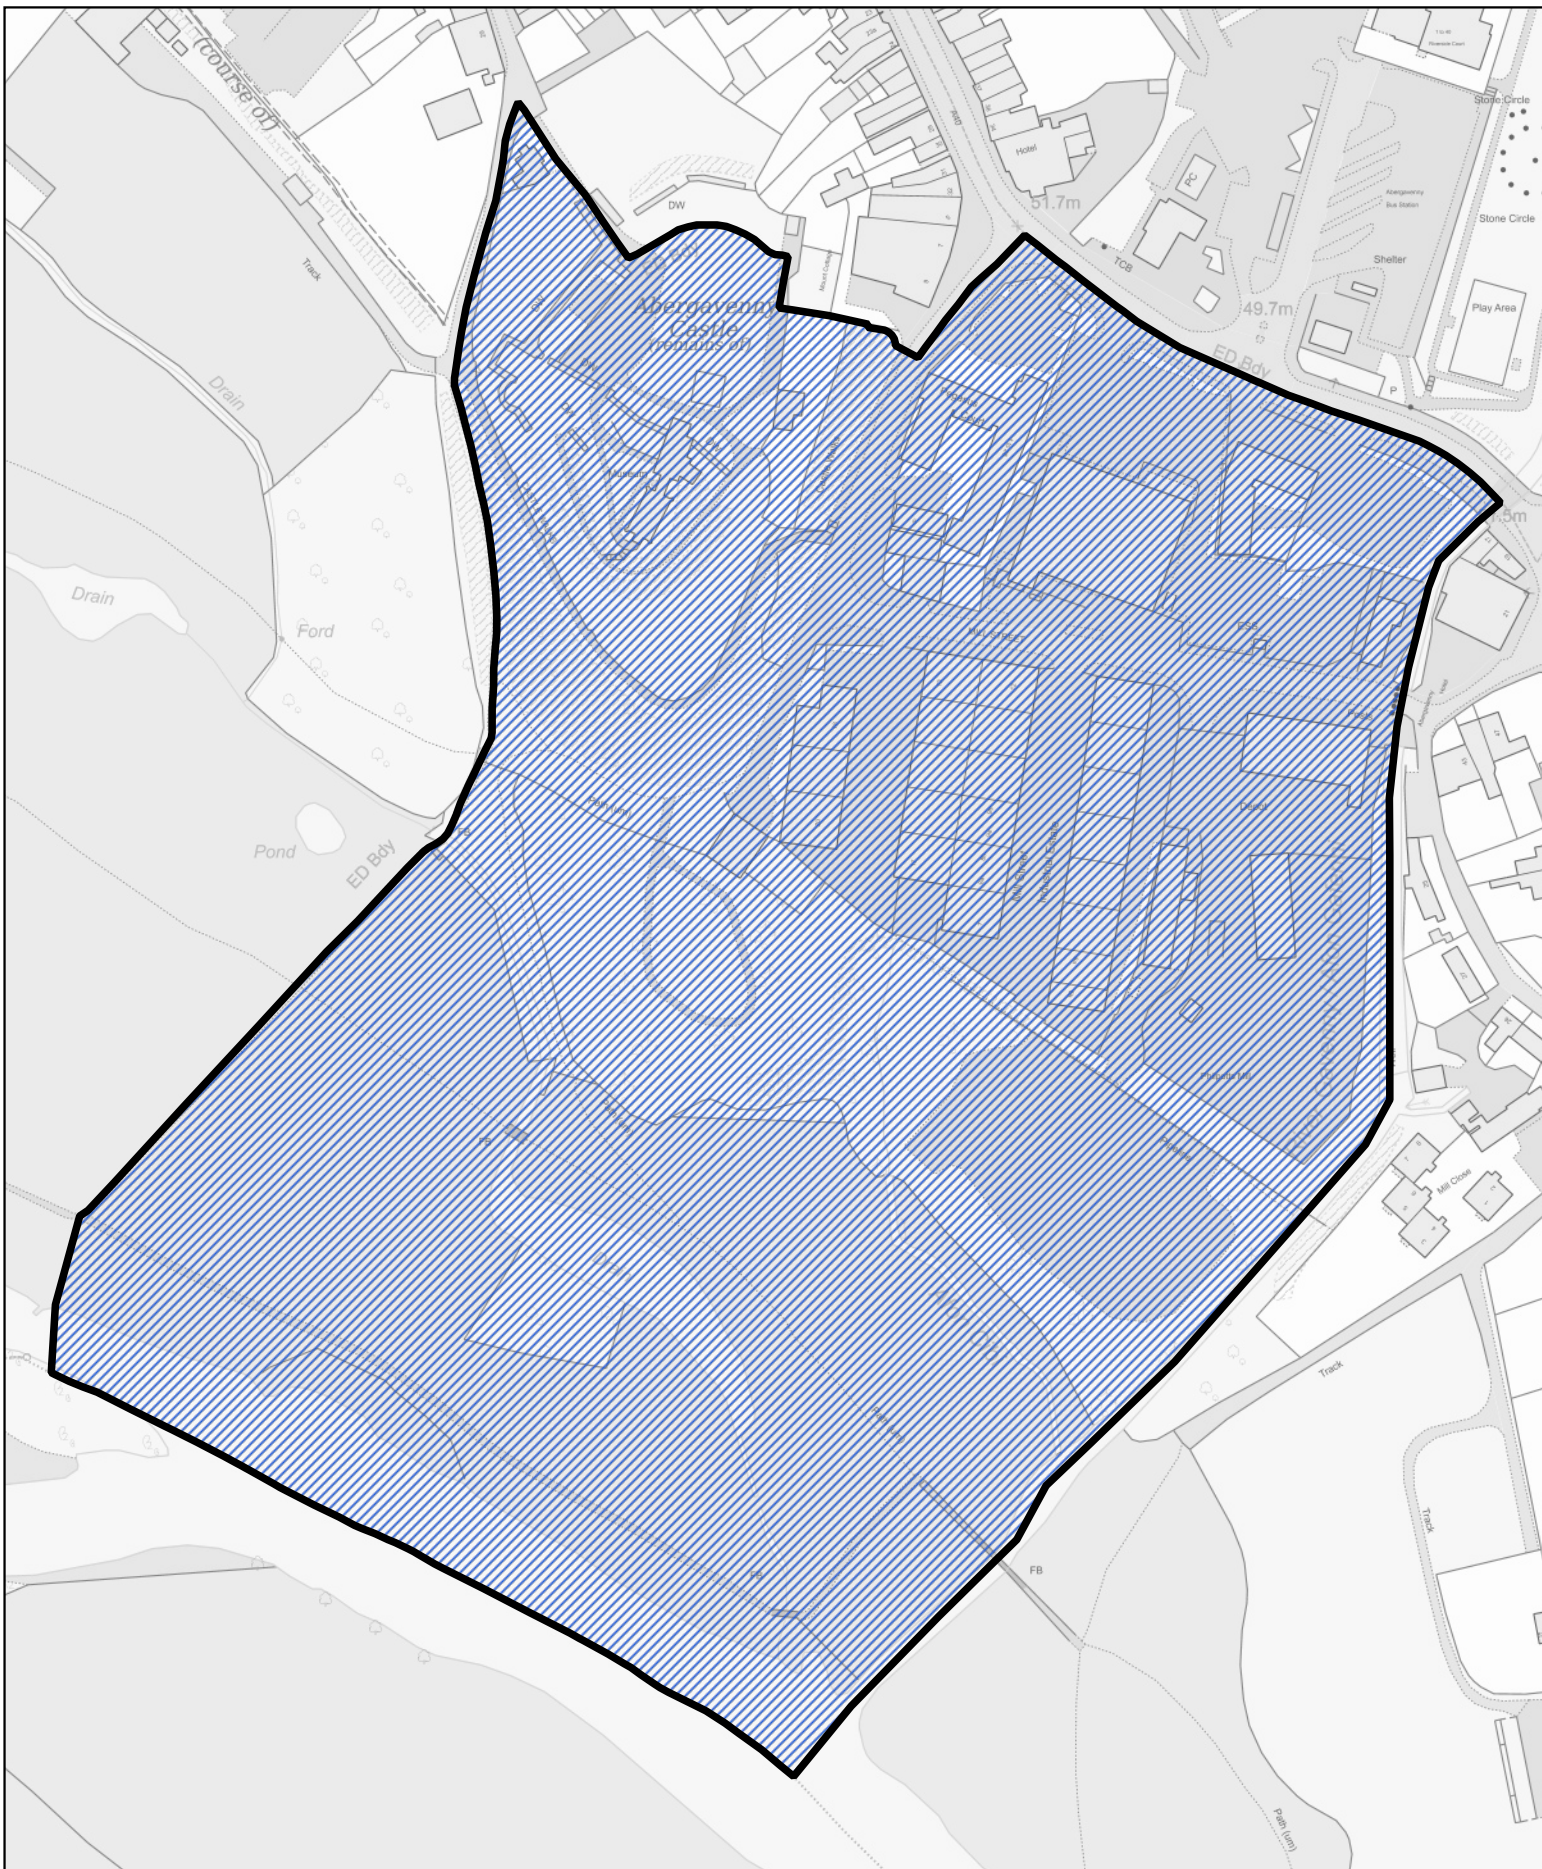

 Area transferred from the Cantref ward to the Llanwenarth Citra ward of the community of Abergavenny

 Area transferred from the Cantref ward to the Grofield ward of the community of Abergavenny

 Area transferred from the Castle ward to the Priory ward of the community of Abergavenny