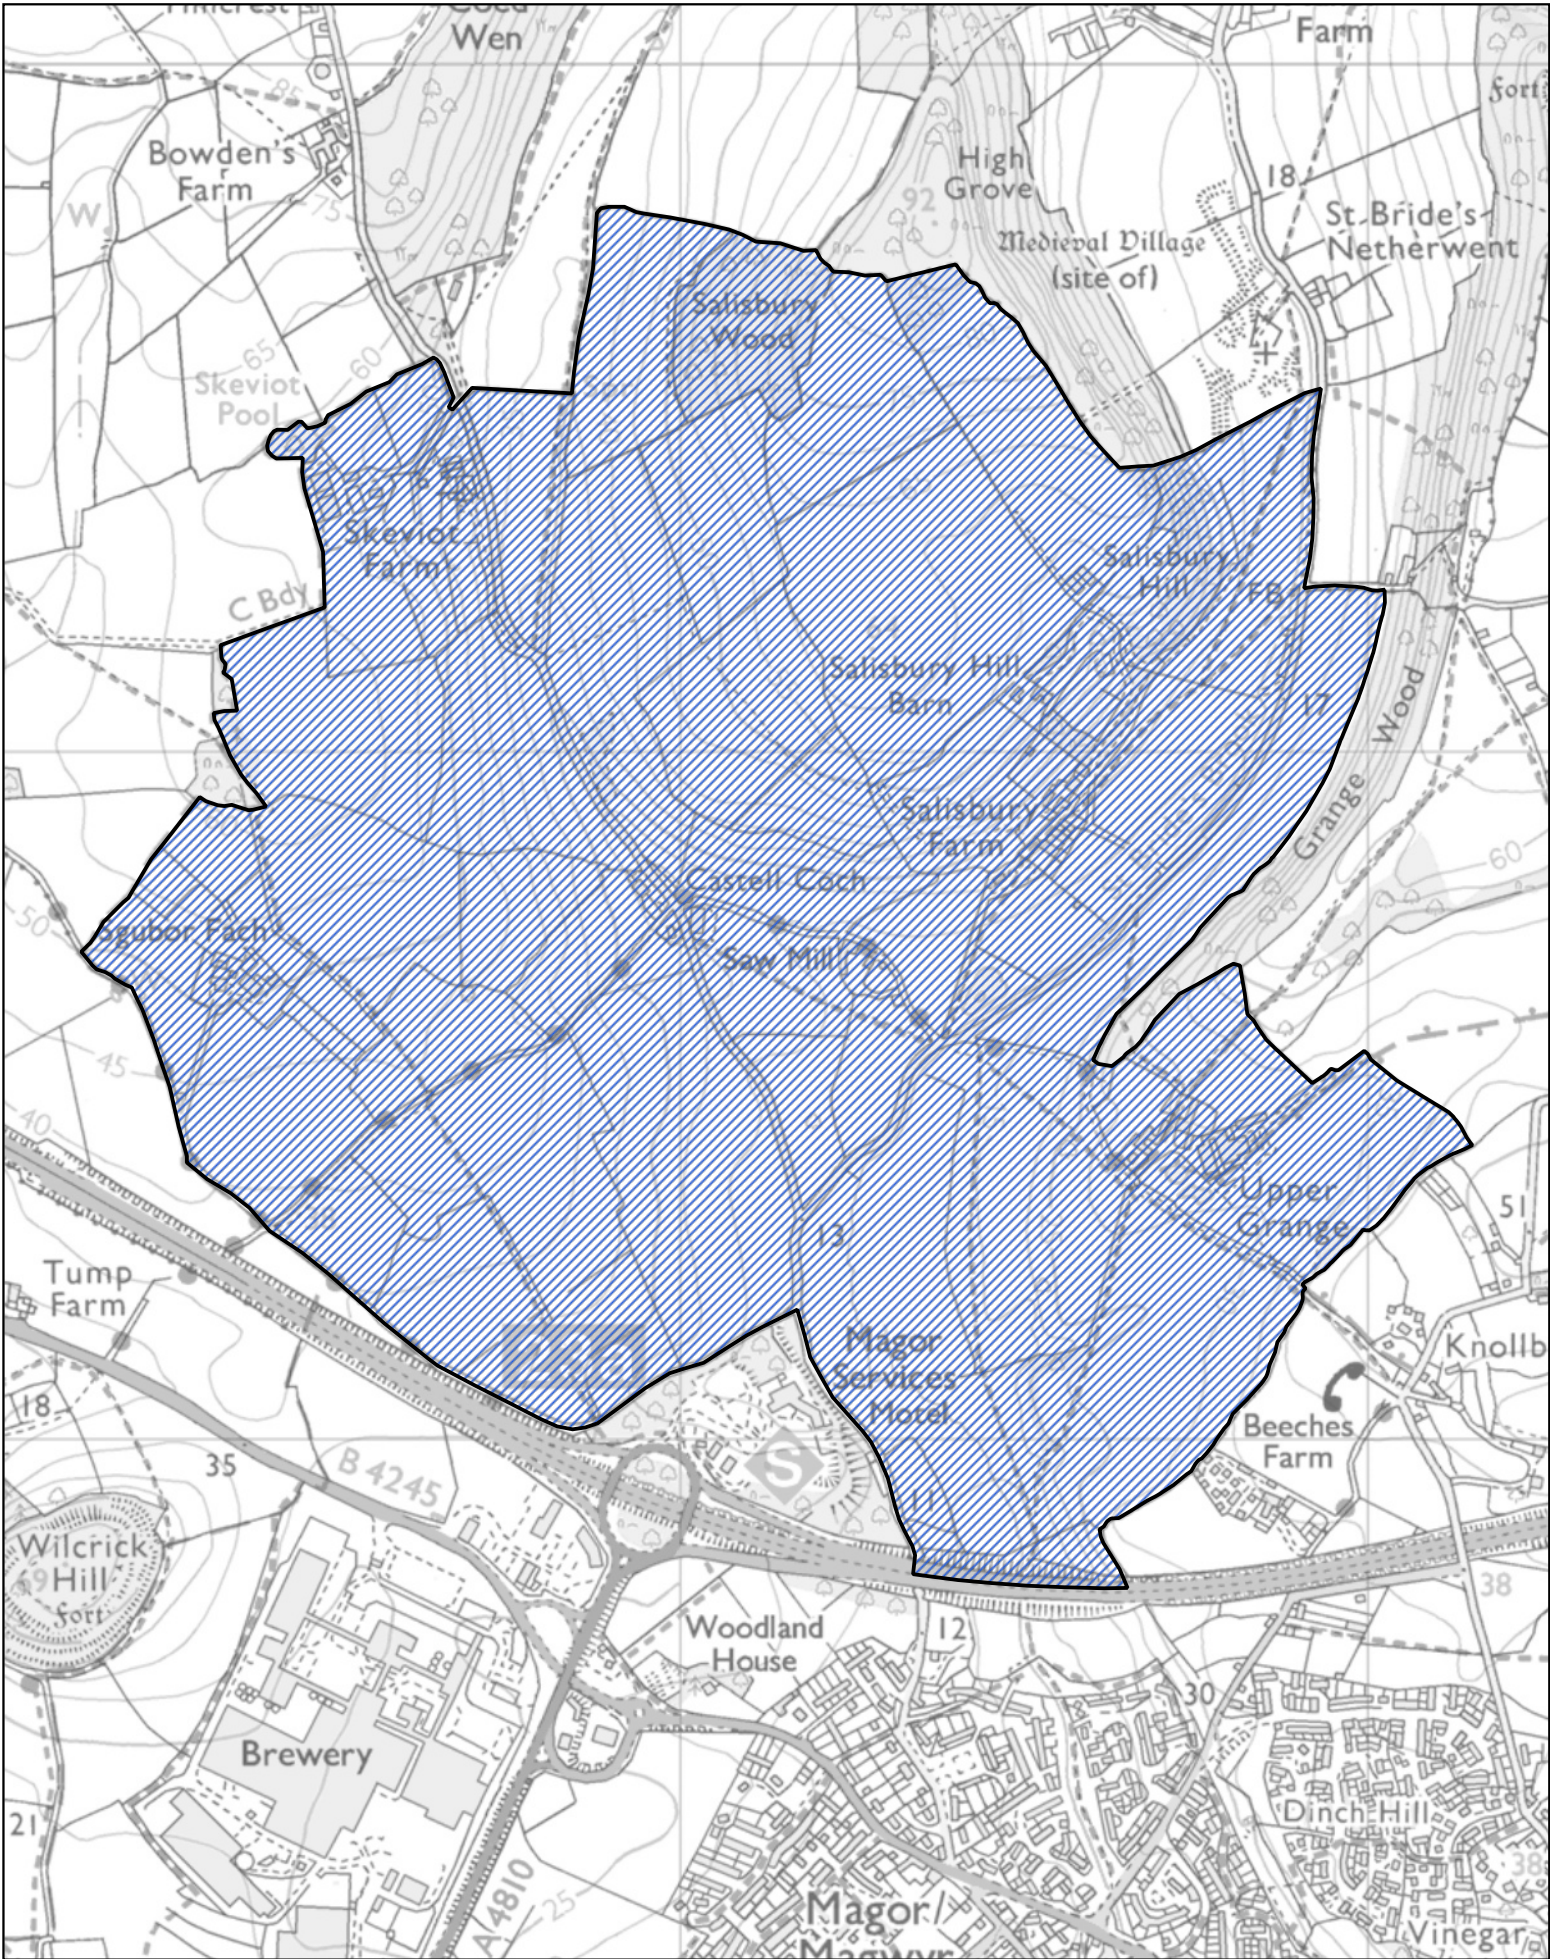

1:2,500

Llywodraeth Cymru
Welsh Government

Map 16 of the Monmouthshire (Communities) Order 2021

 Area transferred from the Lansdown ward to the Priory ward of the community of Abergavenny

 Area of the Park ward of the community of Abergavenny

0 200 400 m

 1:7,000

 The part of the community of Magor with Undy transferred to the community of Caerwent

Llywodraeth Cymru
Welsh Government

1:11,000

Map 19 of the Monmouthshire (Communities) Order 2021

 The part of the community of Caerwent transferred to the community of Rogiet

Map 20 of the Monmouthshire (Communities) Order 2021

 The part of the community of Portskewett transferred to the community of Caerwent

 The part of the community of Mathern transferred to the community of Caerwent