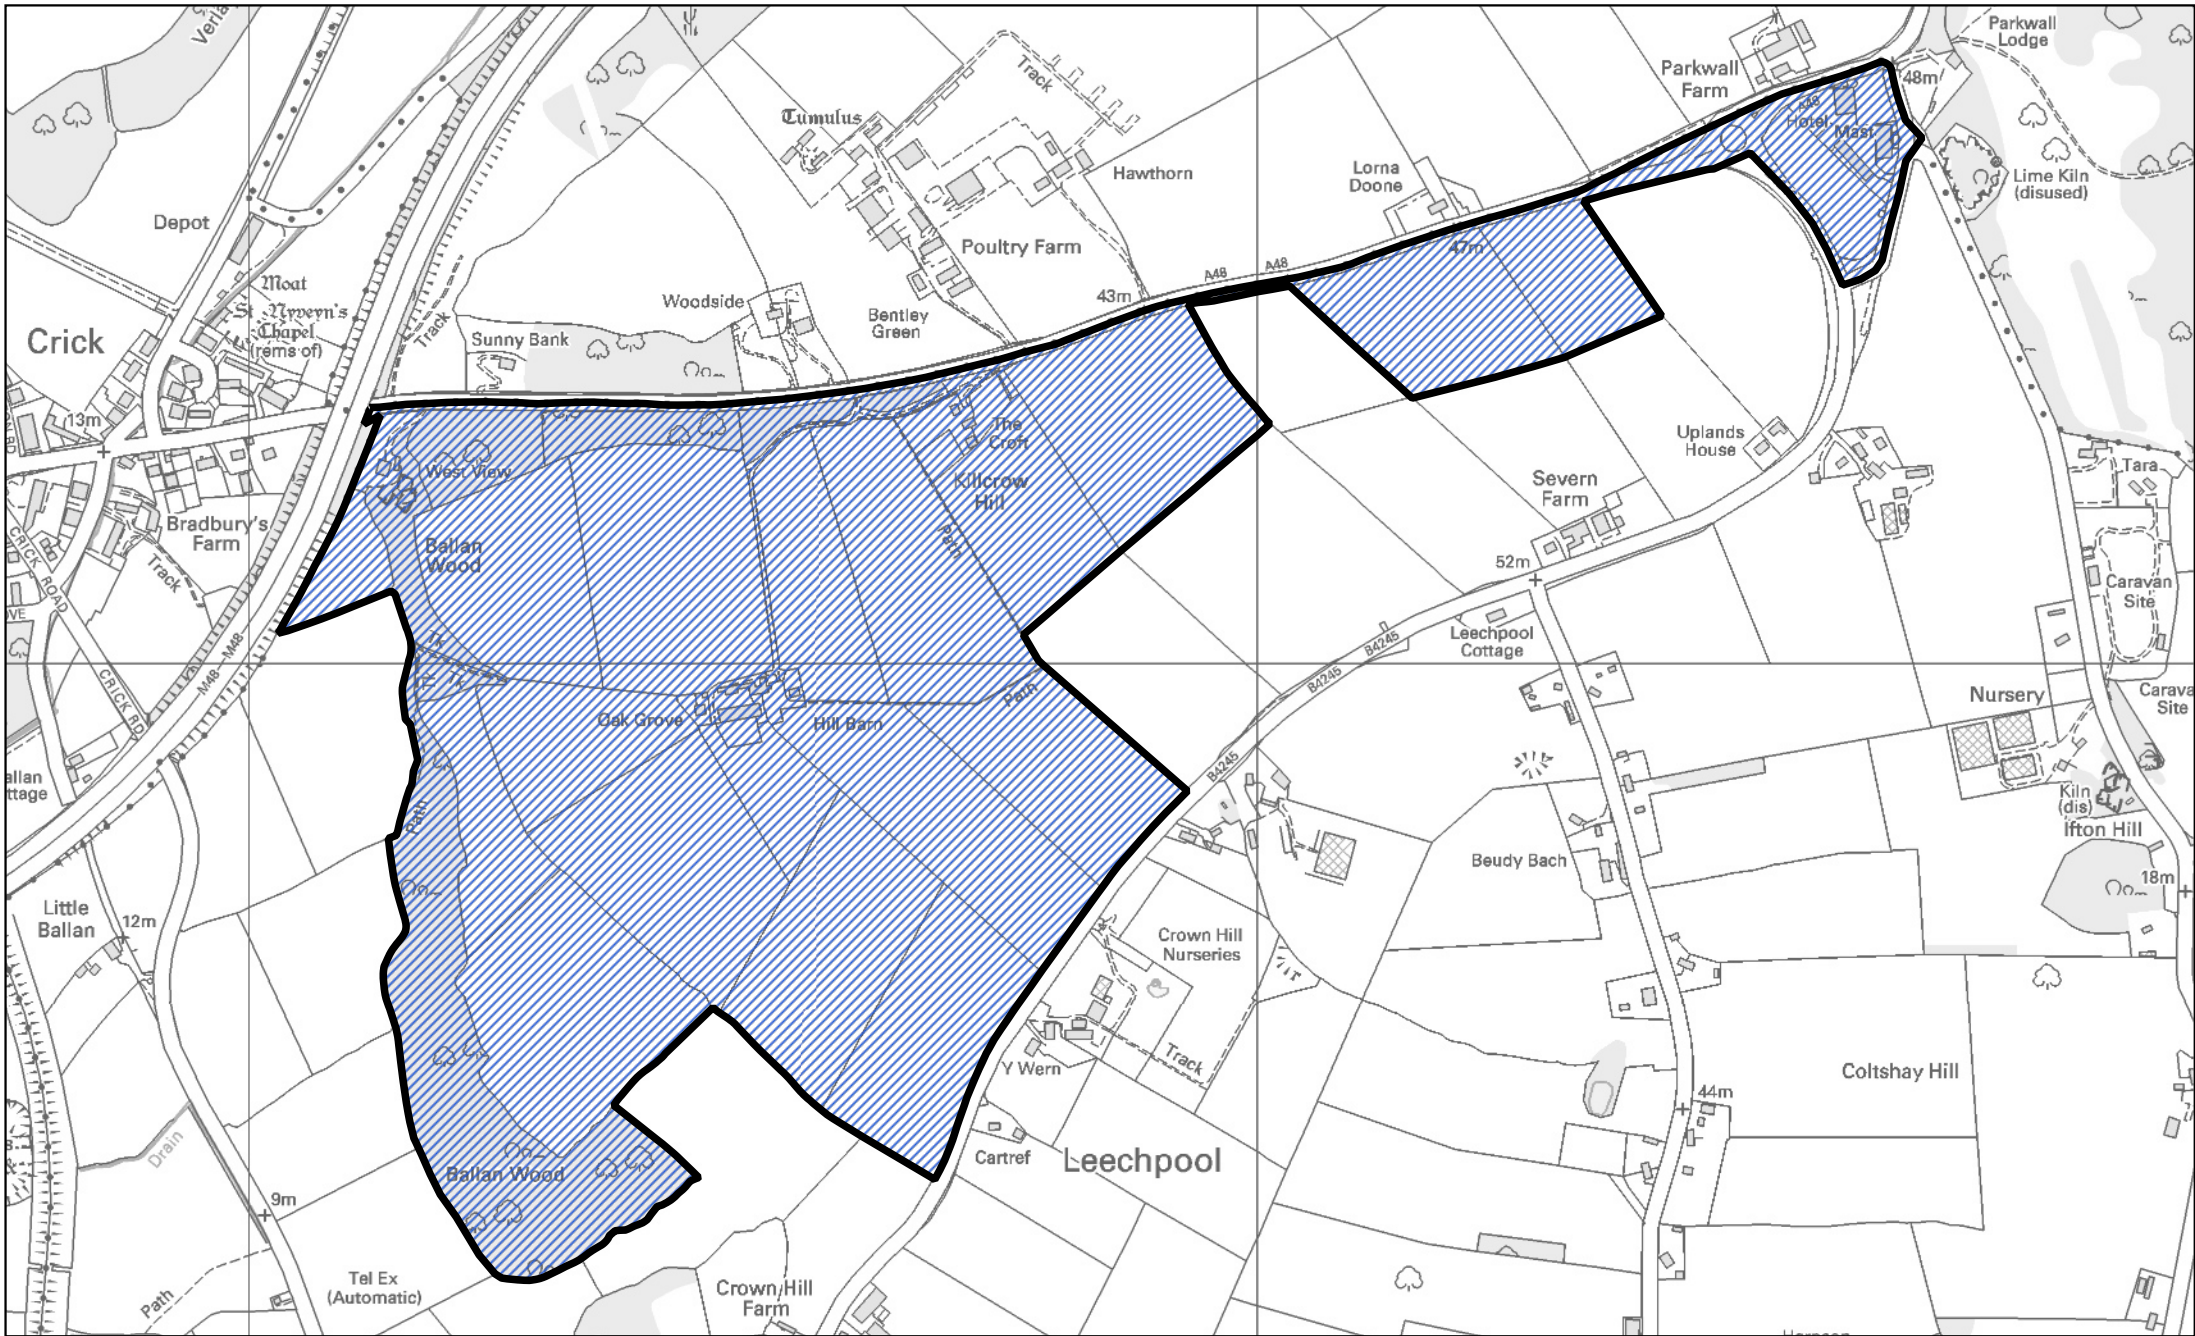

1:2,500

Llywodraeth Cymru
Welsh Government

Map 16 of the Monmouthshire (Communities) Order 2021

 Area transferred from the Lansdown ward to the Priory ward of the community of Abergavenny

 Area of the Park ward of the community of Abergavenny

0 200 400 m

 1:7,000

 The part of the community of Magor with Undy transferred to the community of Caerwent

Llywodraeth Cymru
Welsh Government

1:11,000

Map 19 of the Monmouthshire (Communities) Order 2021

 The part of the community of Caerwent transferred to the community of Rogiet

Map 20 of the Monmouthshire (Communities) Order 2021

 The part of the community of Portskewett transferred to the community of Caerwent

 The part of the community of Mathern transferred to the community of Caerwent