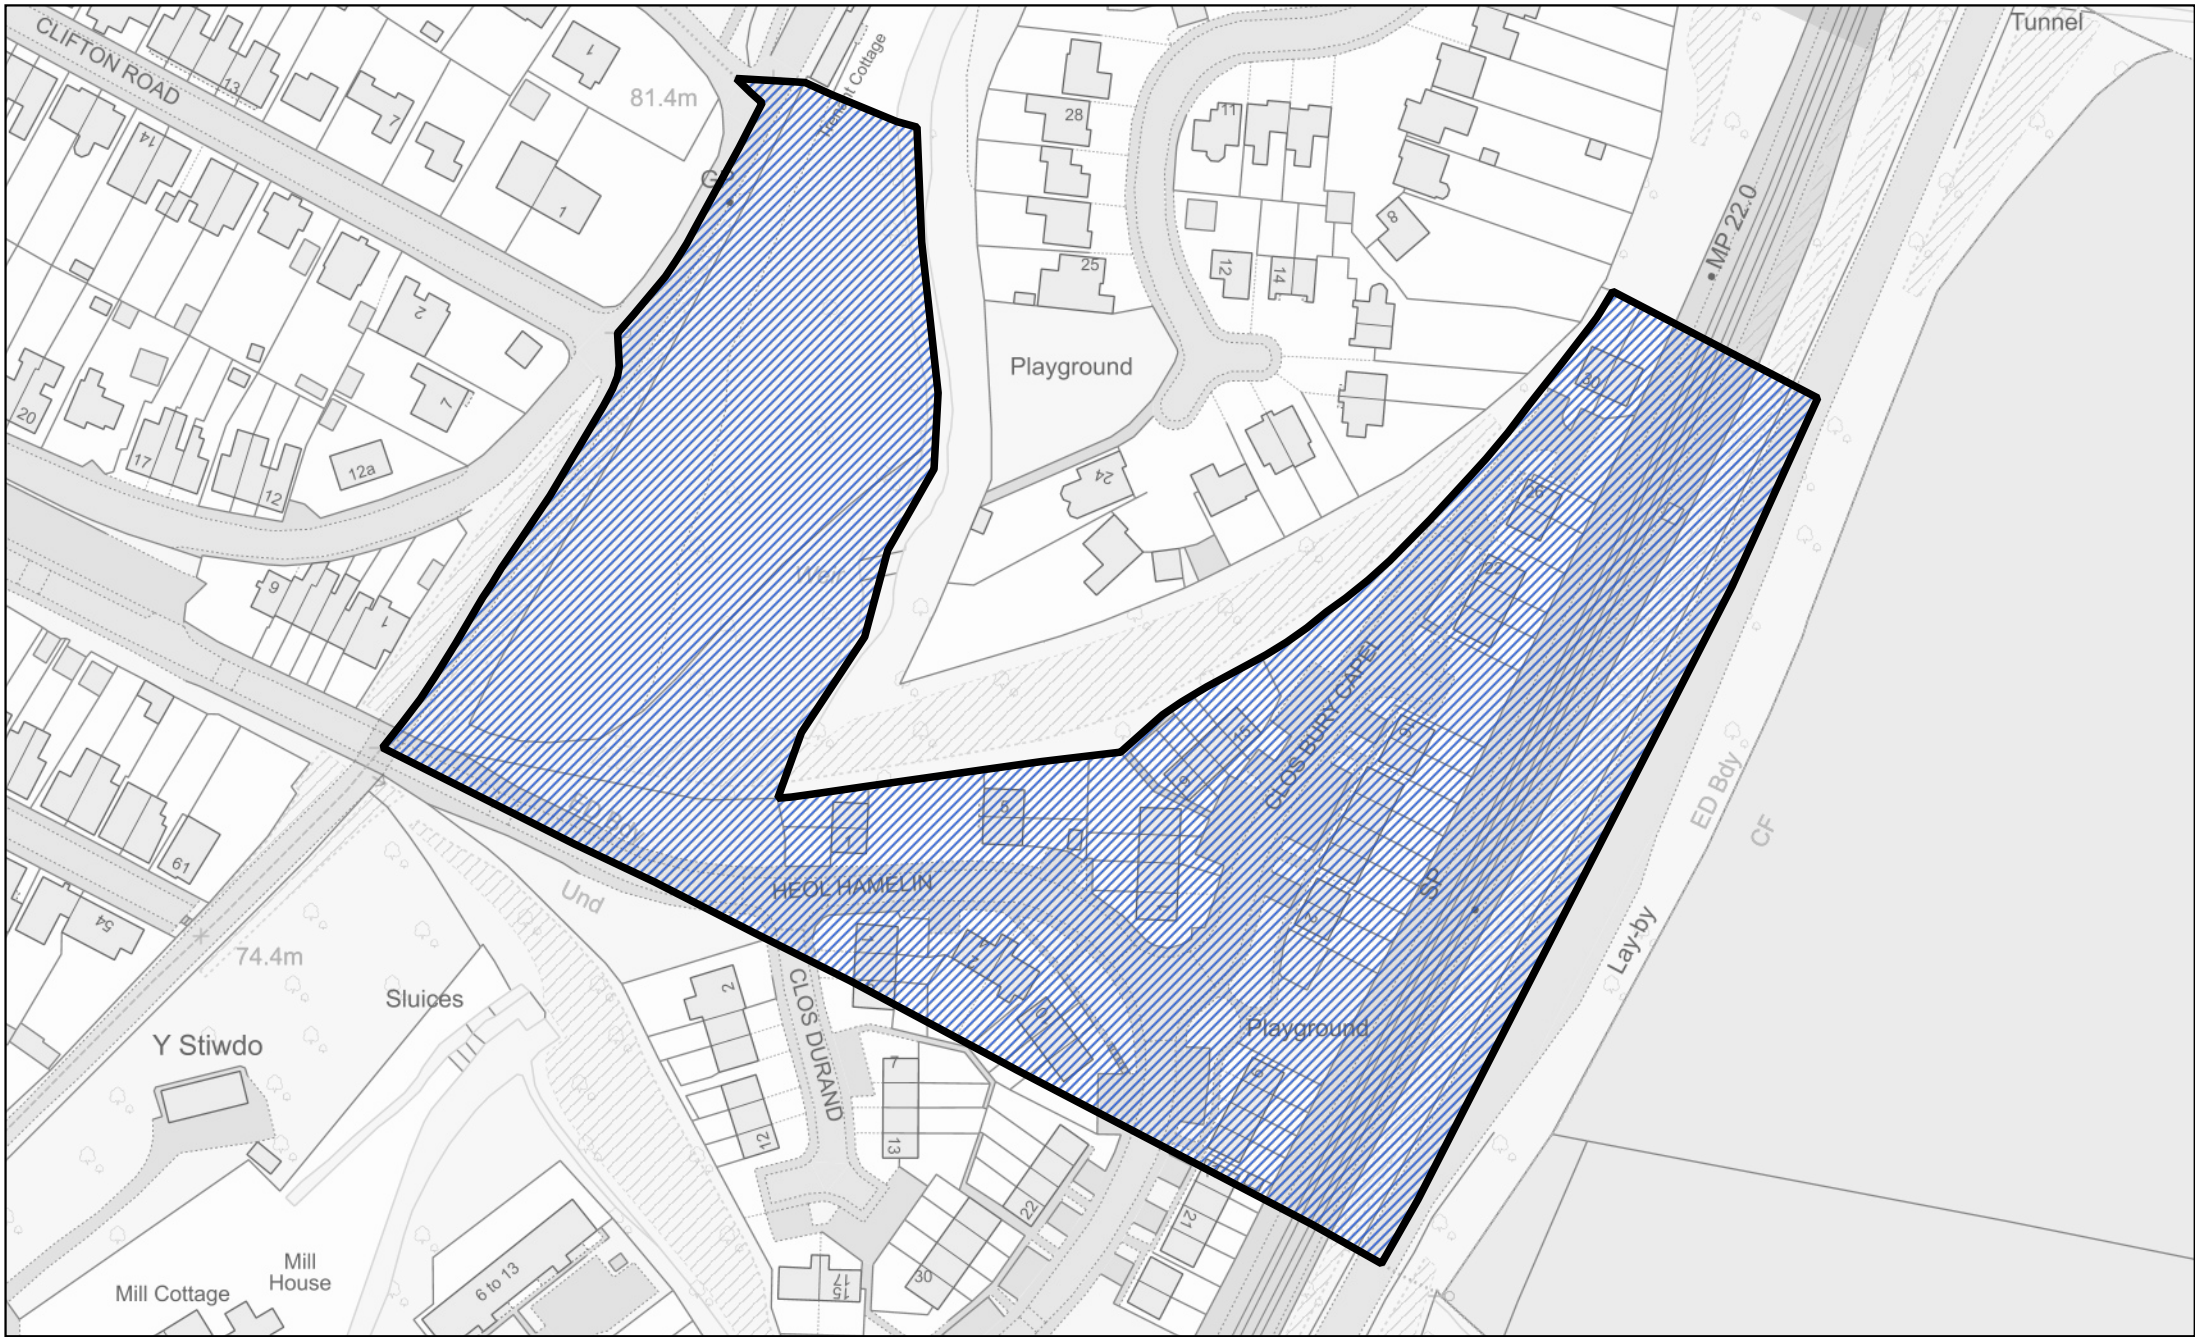

The part of the community of Llantilio Pertholey transferred to the community of Abergavenny

1:1,500