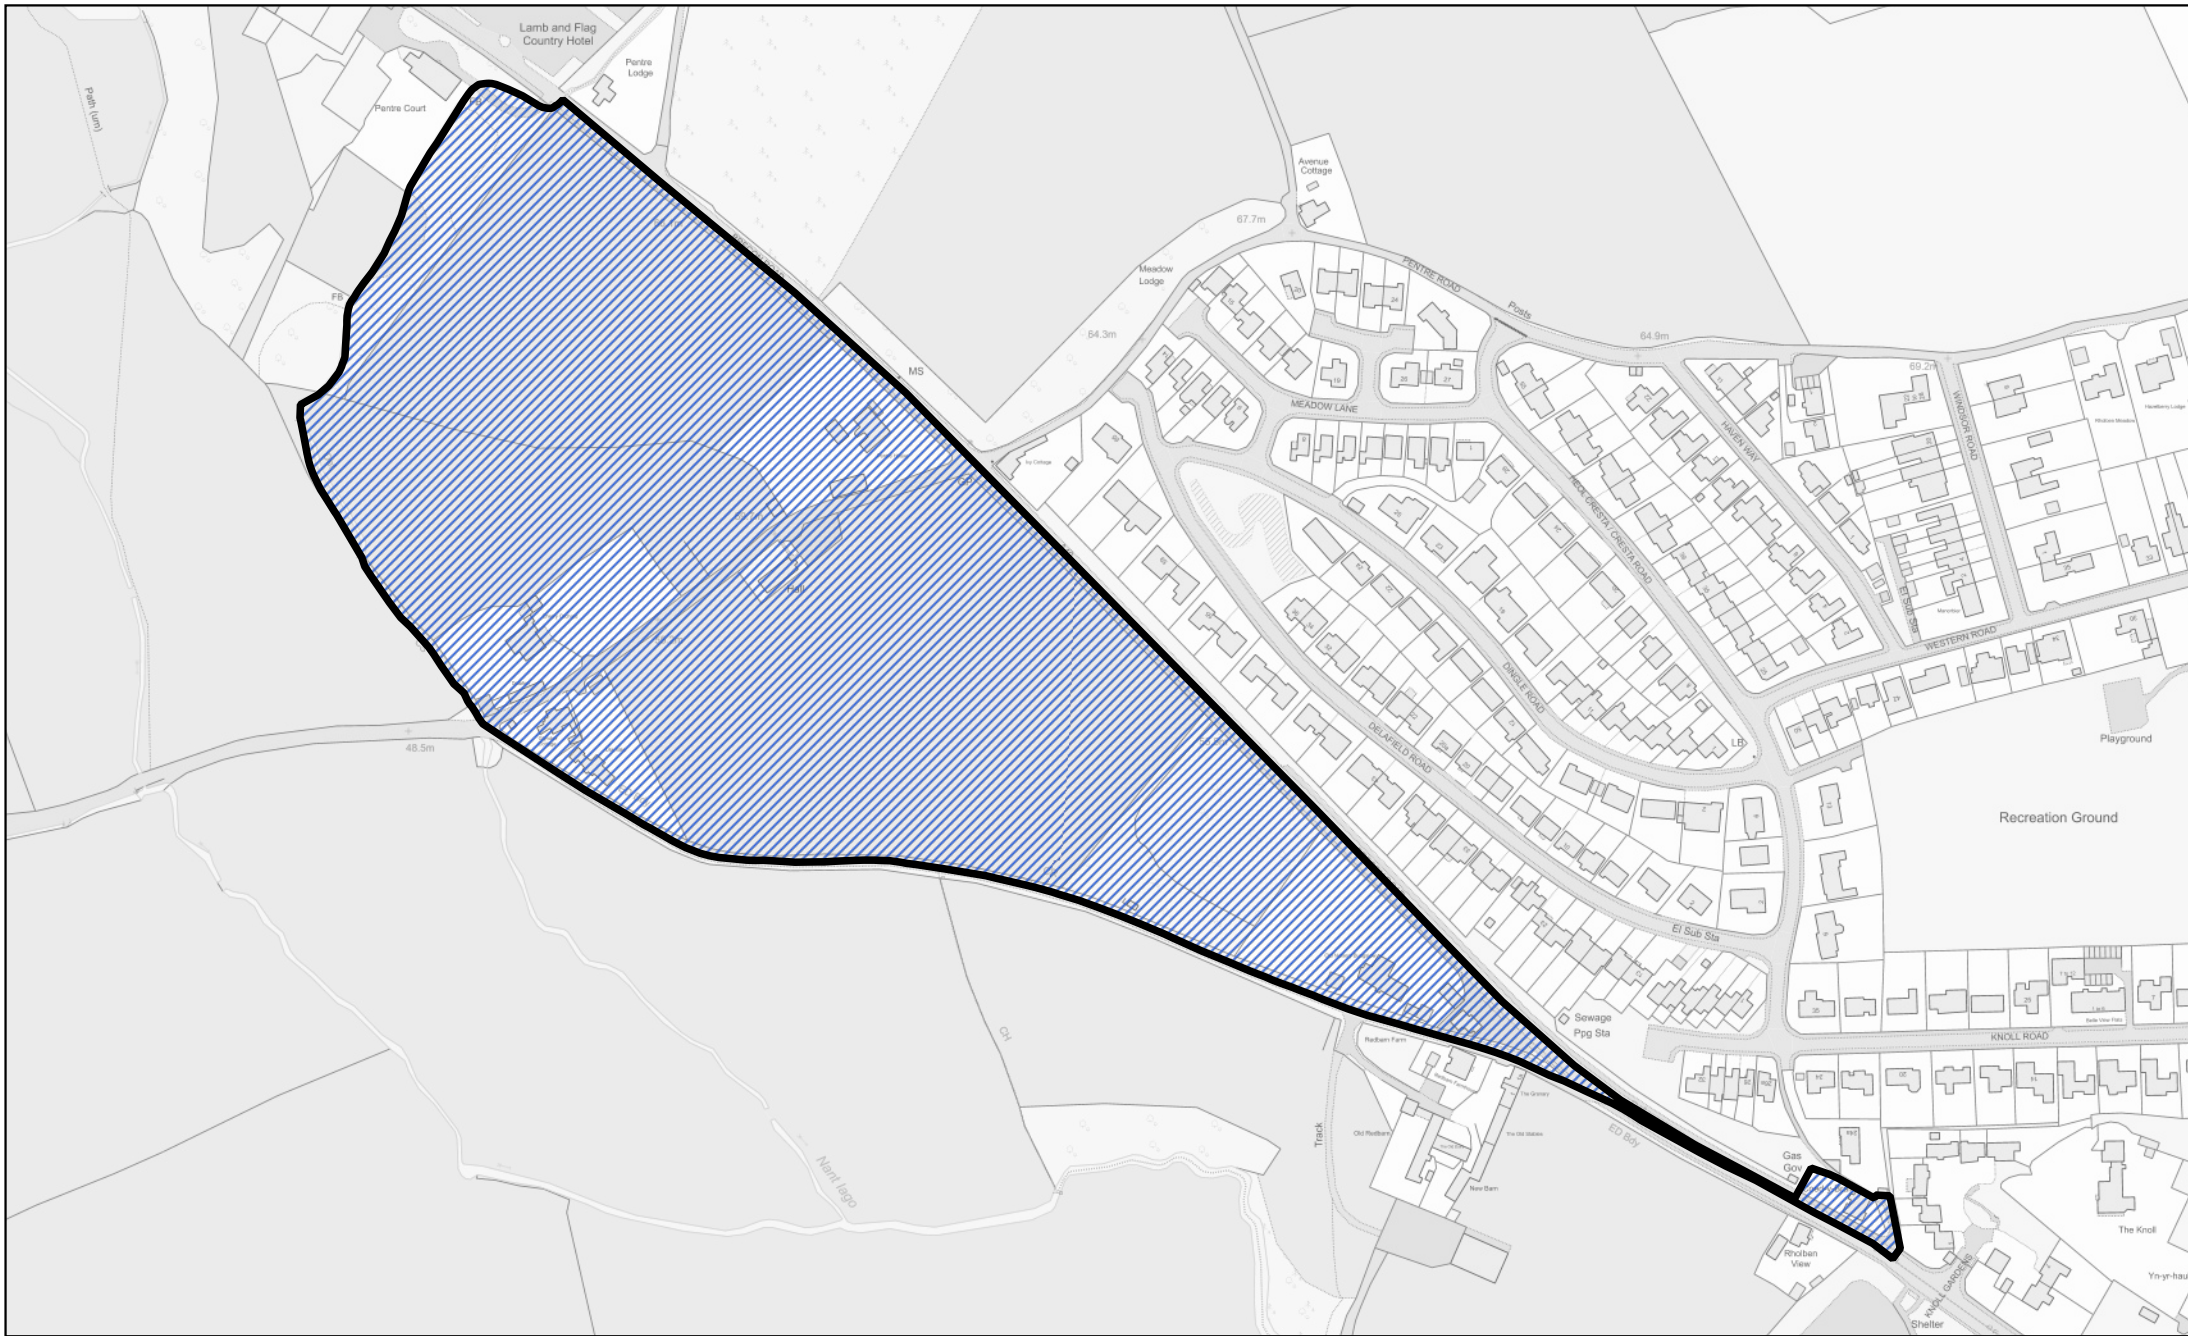

1:7,500

Llywodraeth Cymru
Welsh Government

0 30 60 m

 The part of the community of Llanover transferred to the community of Abergavenny

1:1,000

Llywodraeth Cymru
Welsh Government

Map 7 of the Monmouthshire (Communities) Order 2021

 Area transferred from the Cantref ward to the Llanwenarth Citra ward of the community of Abergavenny

 Area transferred from the Cantref ward to the Grofield ward of the community of Abergavenny

 Area transferred from the Castle ward to the Priory ward of the community of Abergavenny