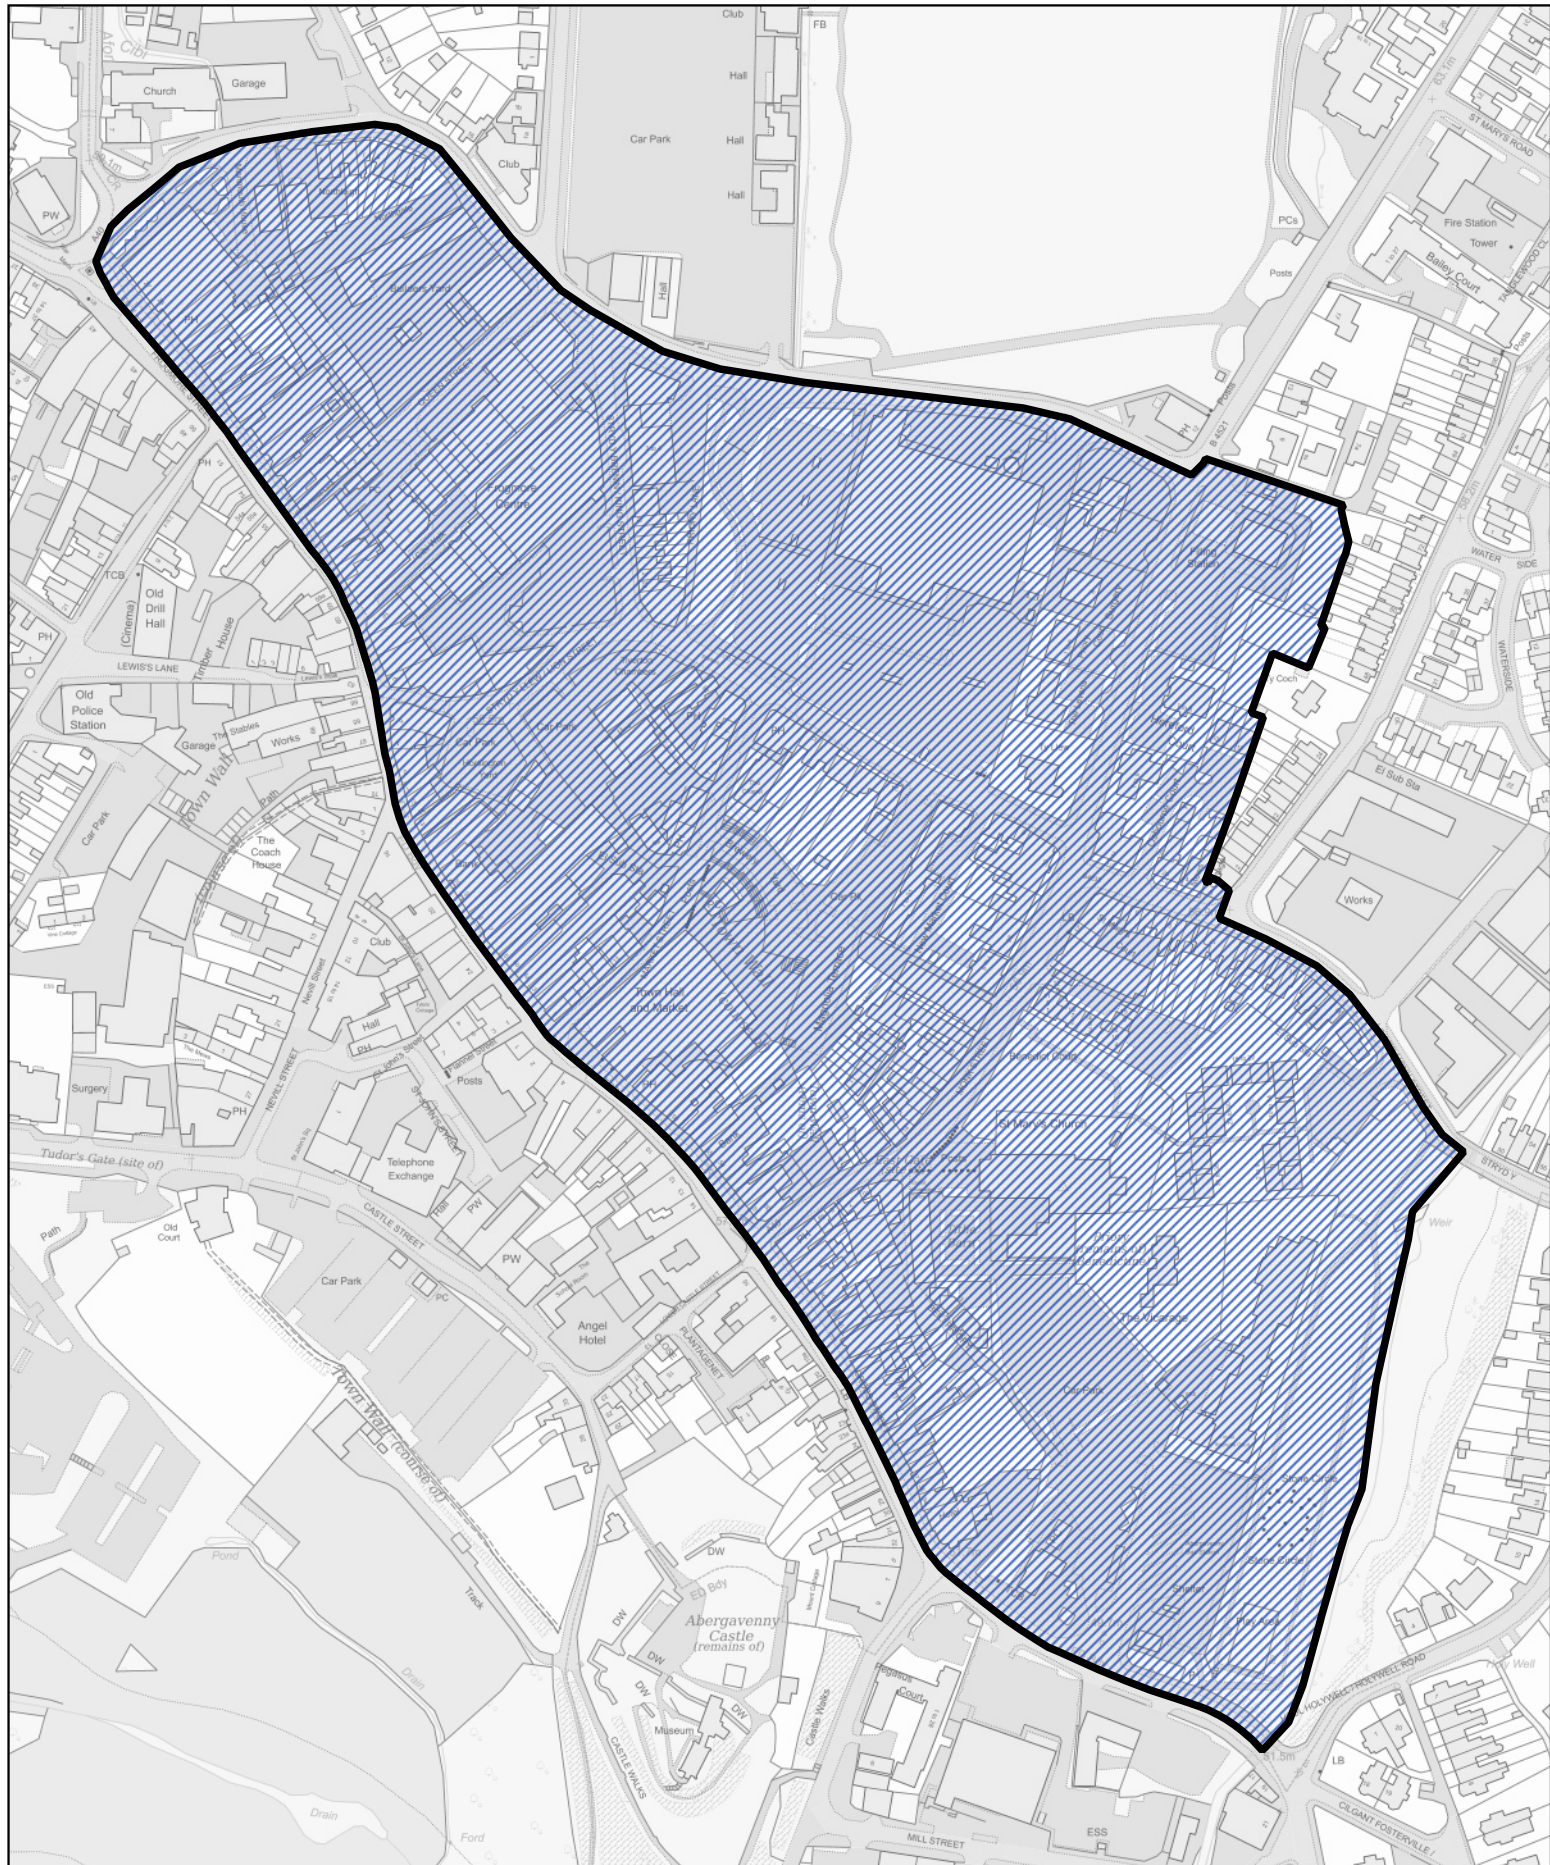

1:1,500

Llywodraeth Cymru
Welsh Government

 Area transferred from the Castle ward to the Priory ward of the community of Abergavenny

1:2,000

 Area of the Pen Y Fal ward of the community of Abergavenny

1:9,500

 Area transferred from the Priory ward to the Grofield ward of the community of Abergavenny

1:3,000

Llywodraeth Cymru
Welsh Government

 Area transferred from the Grofield ward to the Llanwenarth Citra ward of the community of Abergavenny