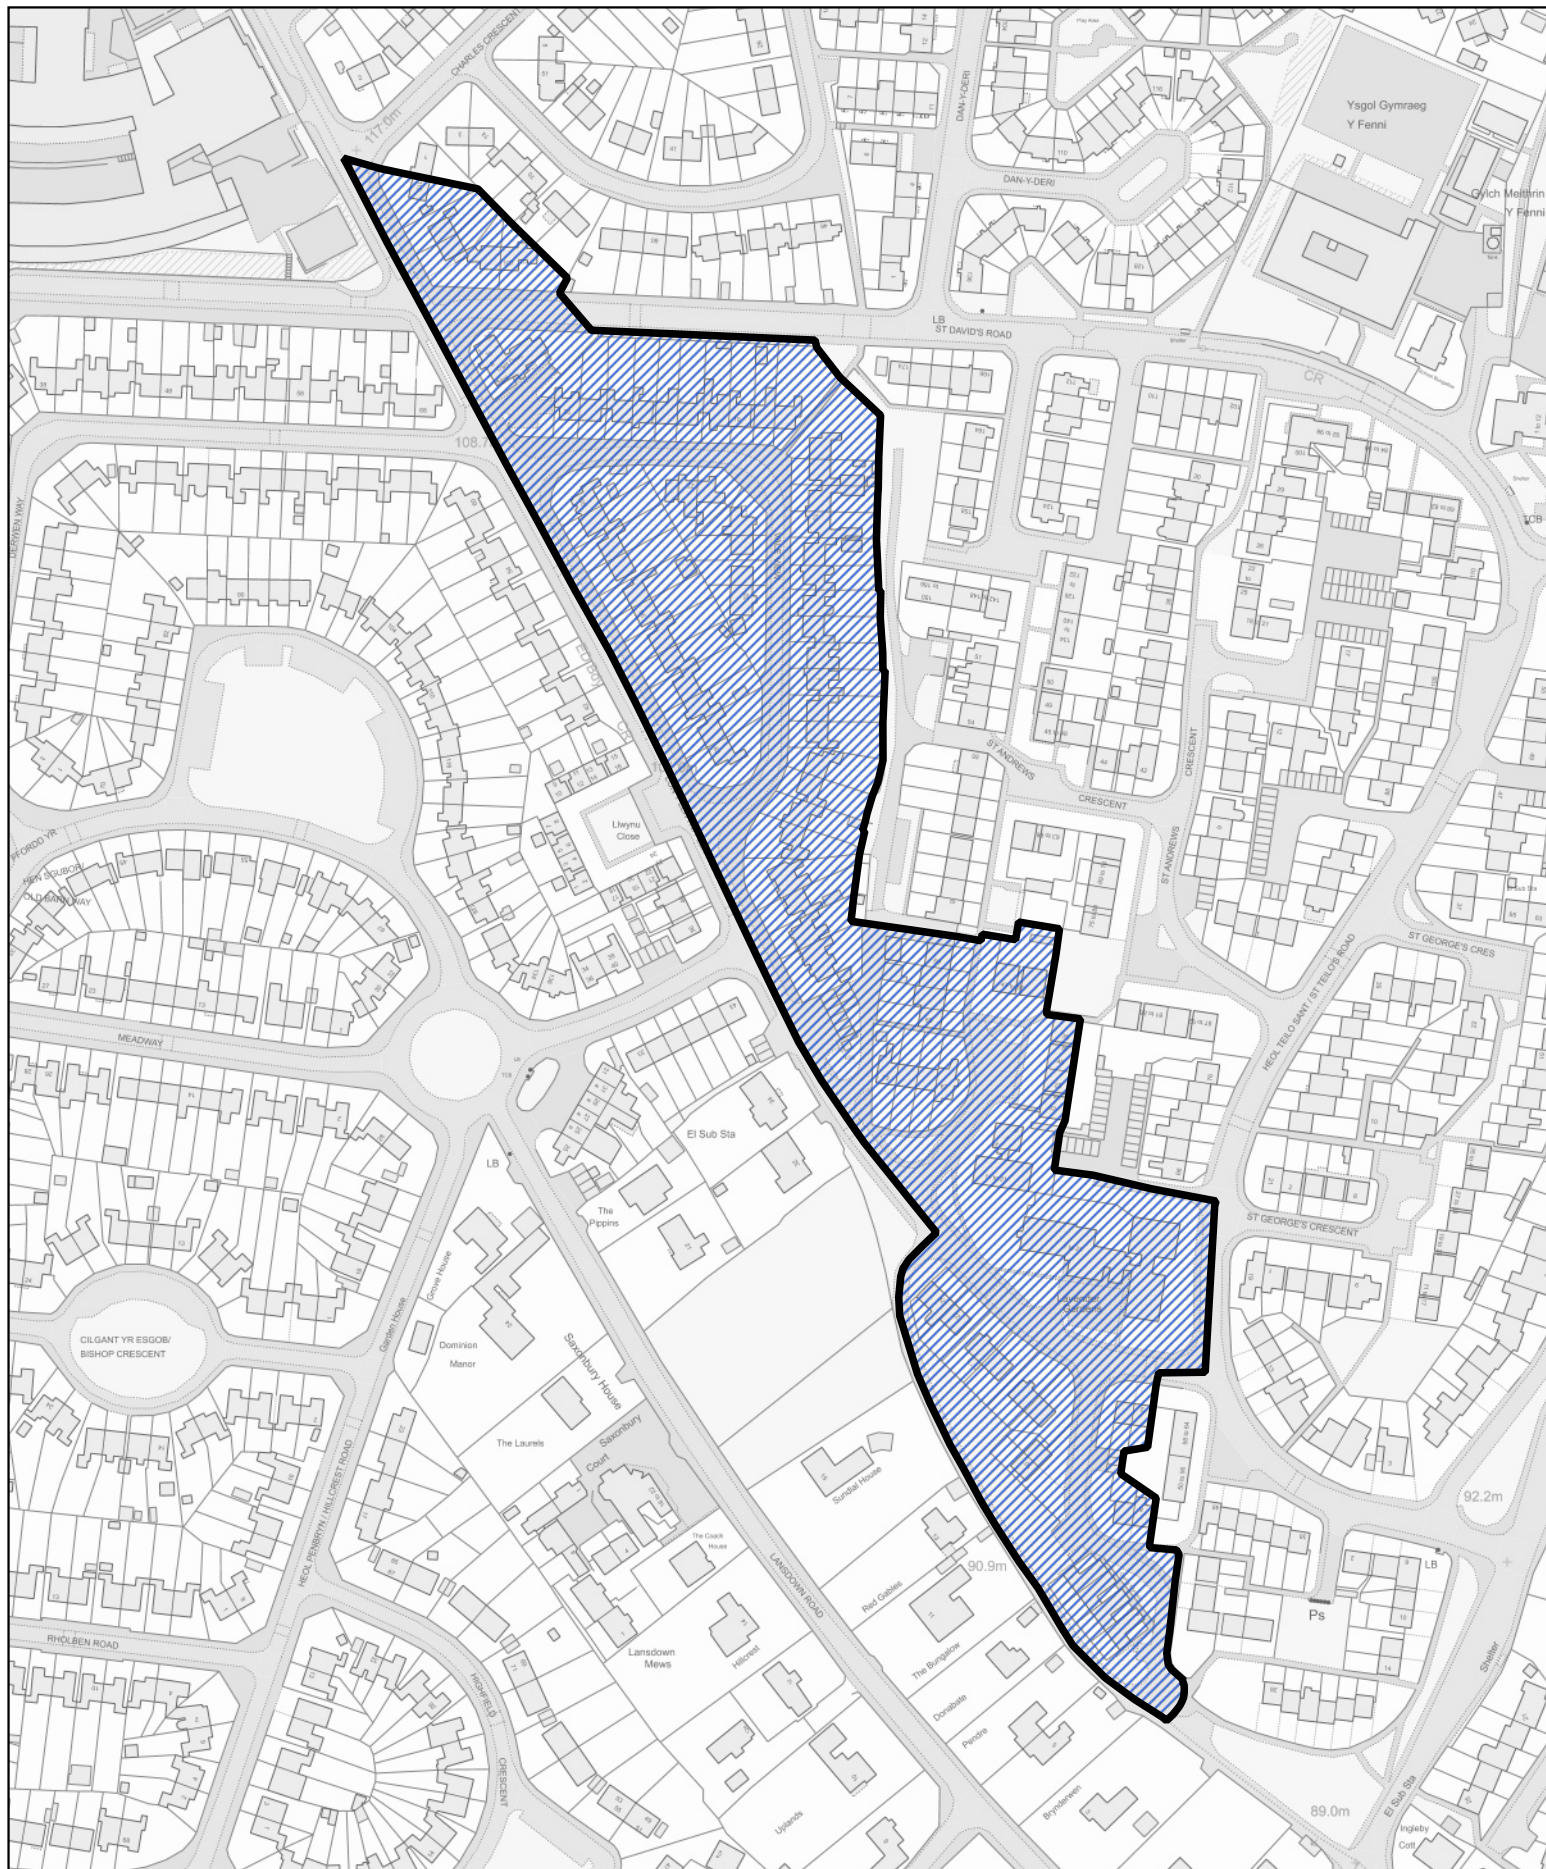

0 700 1,400 m

 The part of the community of Llanfoist Fawr transferred to the community of Abergavenny

1:20,000

Llywodraeth Cymru
Welsh Government

 The part of the community of Llantilio Pertholey transferred to the community of Abergavenny