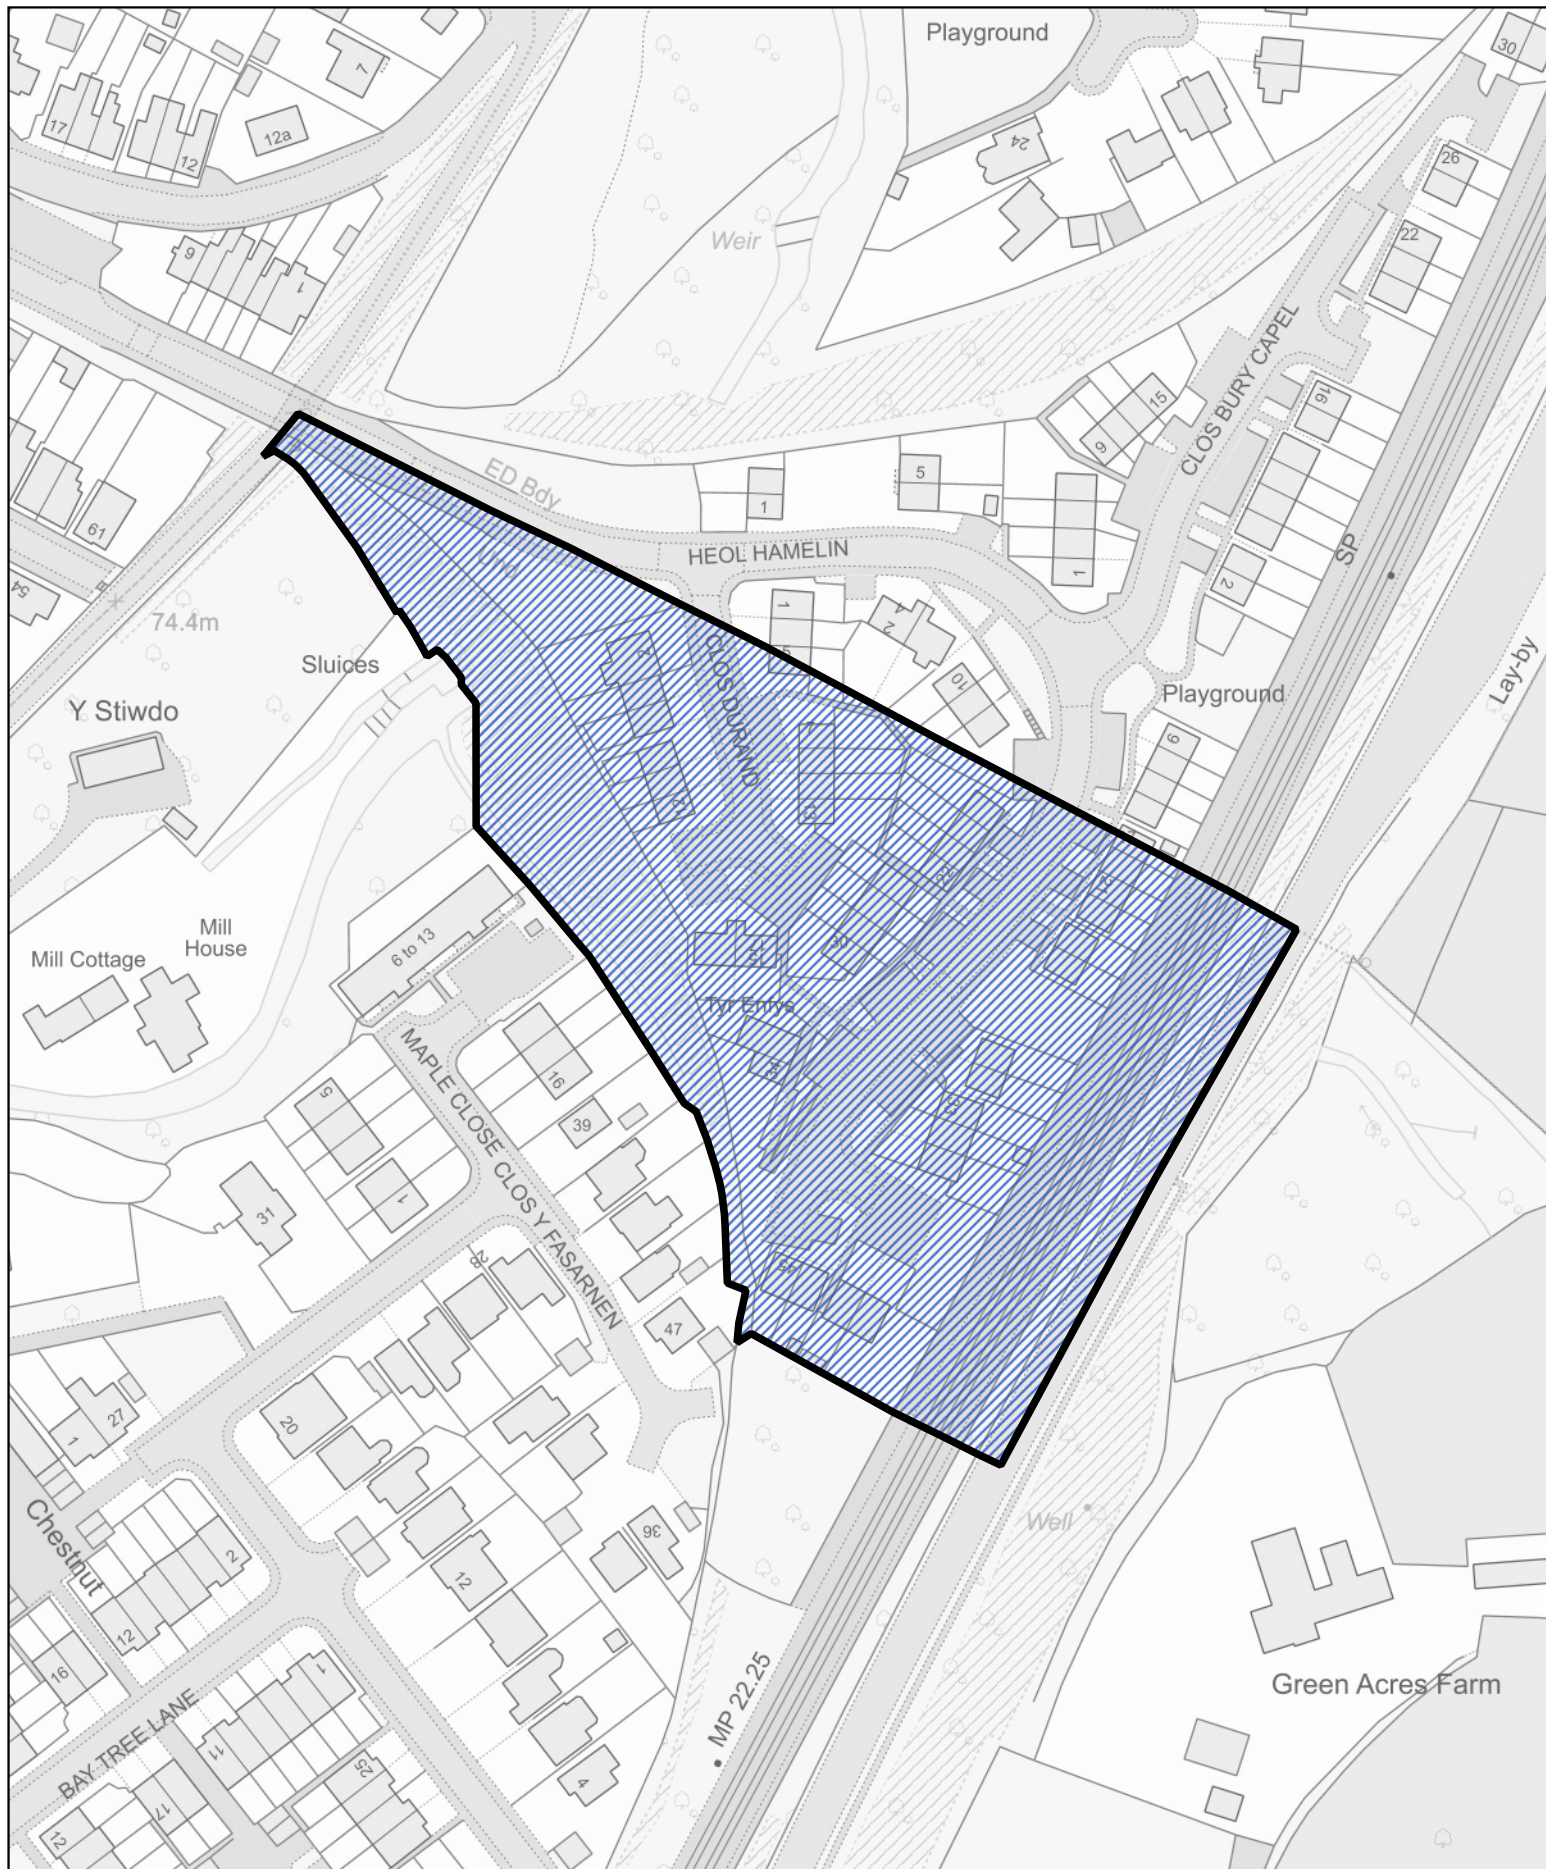

1:7,500

Llywodraeth Cymru
Welsh Government

0 30 60 m

 The part of the community of Llanover transferred to the community of Abergavenny

1:1,000

Llywodraeth Cymru
Welsh Government

Map 7 of the Monmouthshire (Communities) Order 2021

 Area transferred from the Cantref ward to the Llanwenarth Citra ward of the community of Abergavenny

 Area transferred from the Cantref ward to the Grofield ward of the community of Abergavenny

 Area transferred from the Castle ward to the Priory ward of the community of Abergavenny