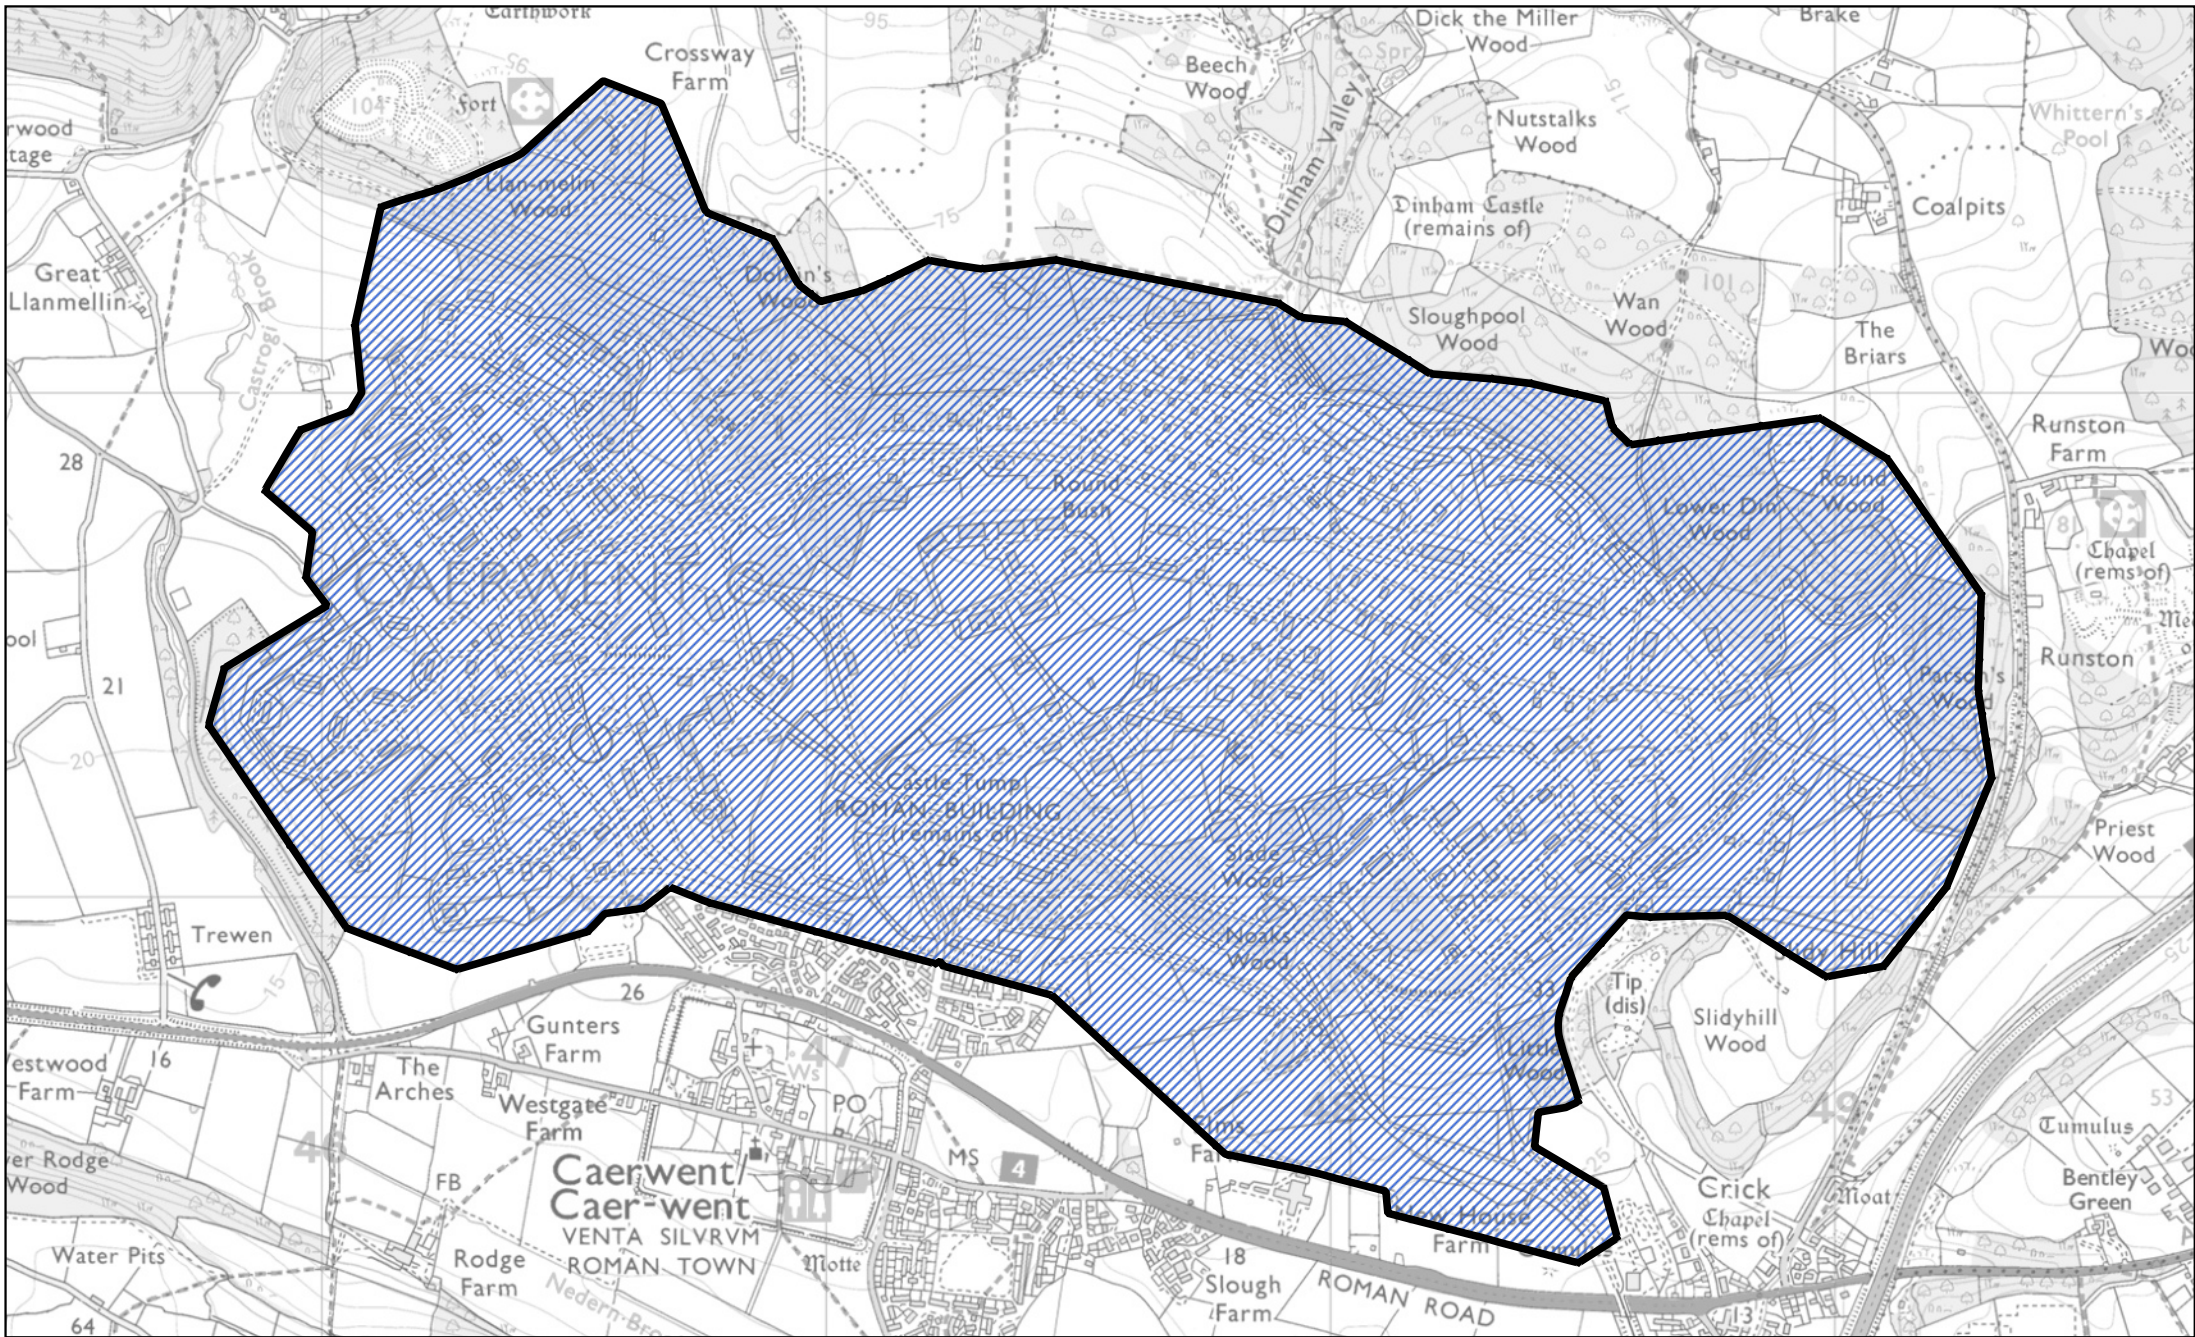

Map 20 of the Monmouthshire (Communities) Order 2021

 The part of the community of Portskewett transferred to the community of Caerwent

 The part of the community of Mathern transferred to the community of Caerwent

 Area transferred from the St Brides Netherwent ward to the Caerwent ward of the community of Caerwent

 Area transferred from the Crick ward to the Caerwent ward of the community of Caerwent

 Area transferred from the Crick ward to the Dinham ward of the community of Caerwent