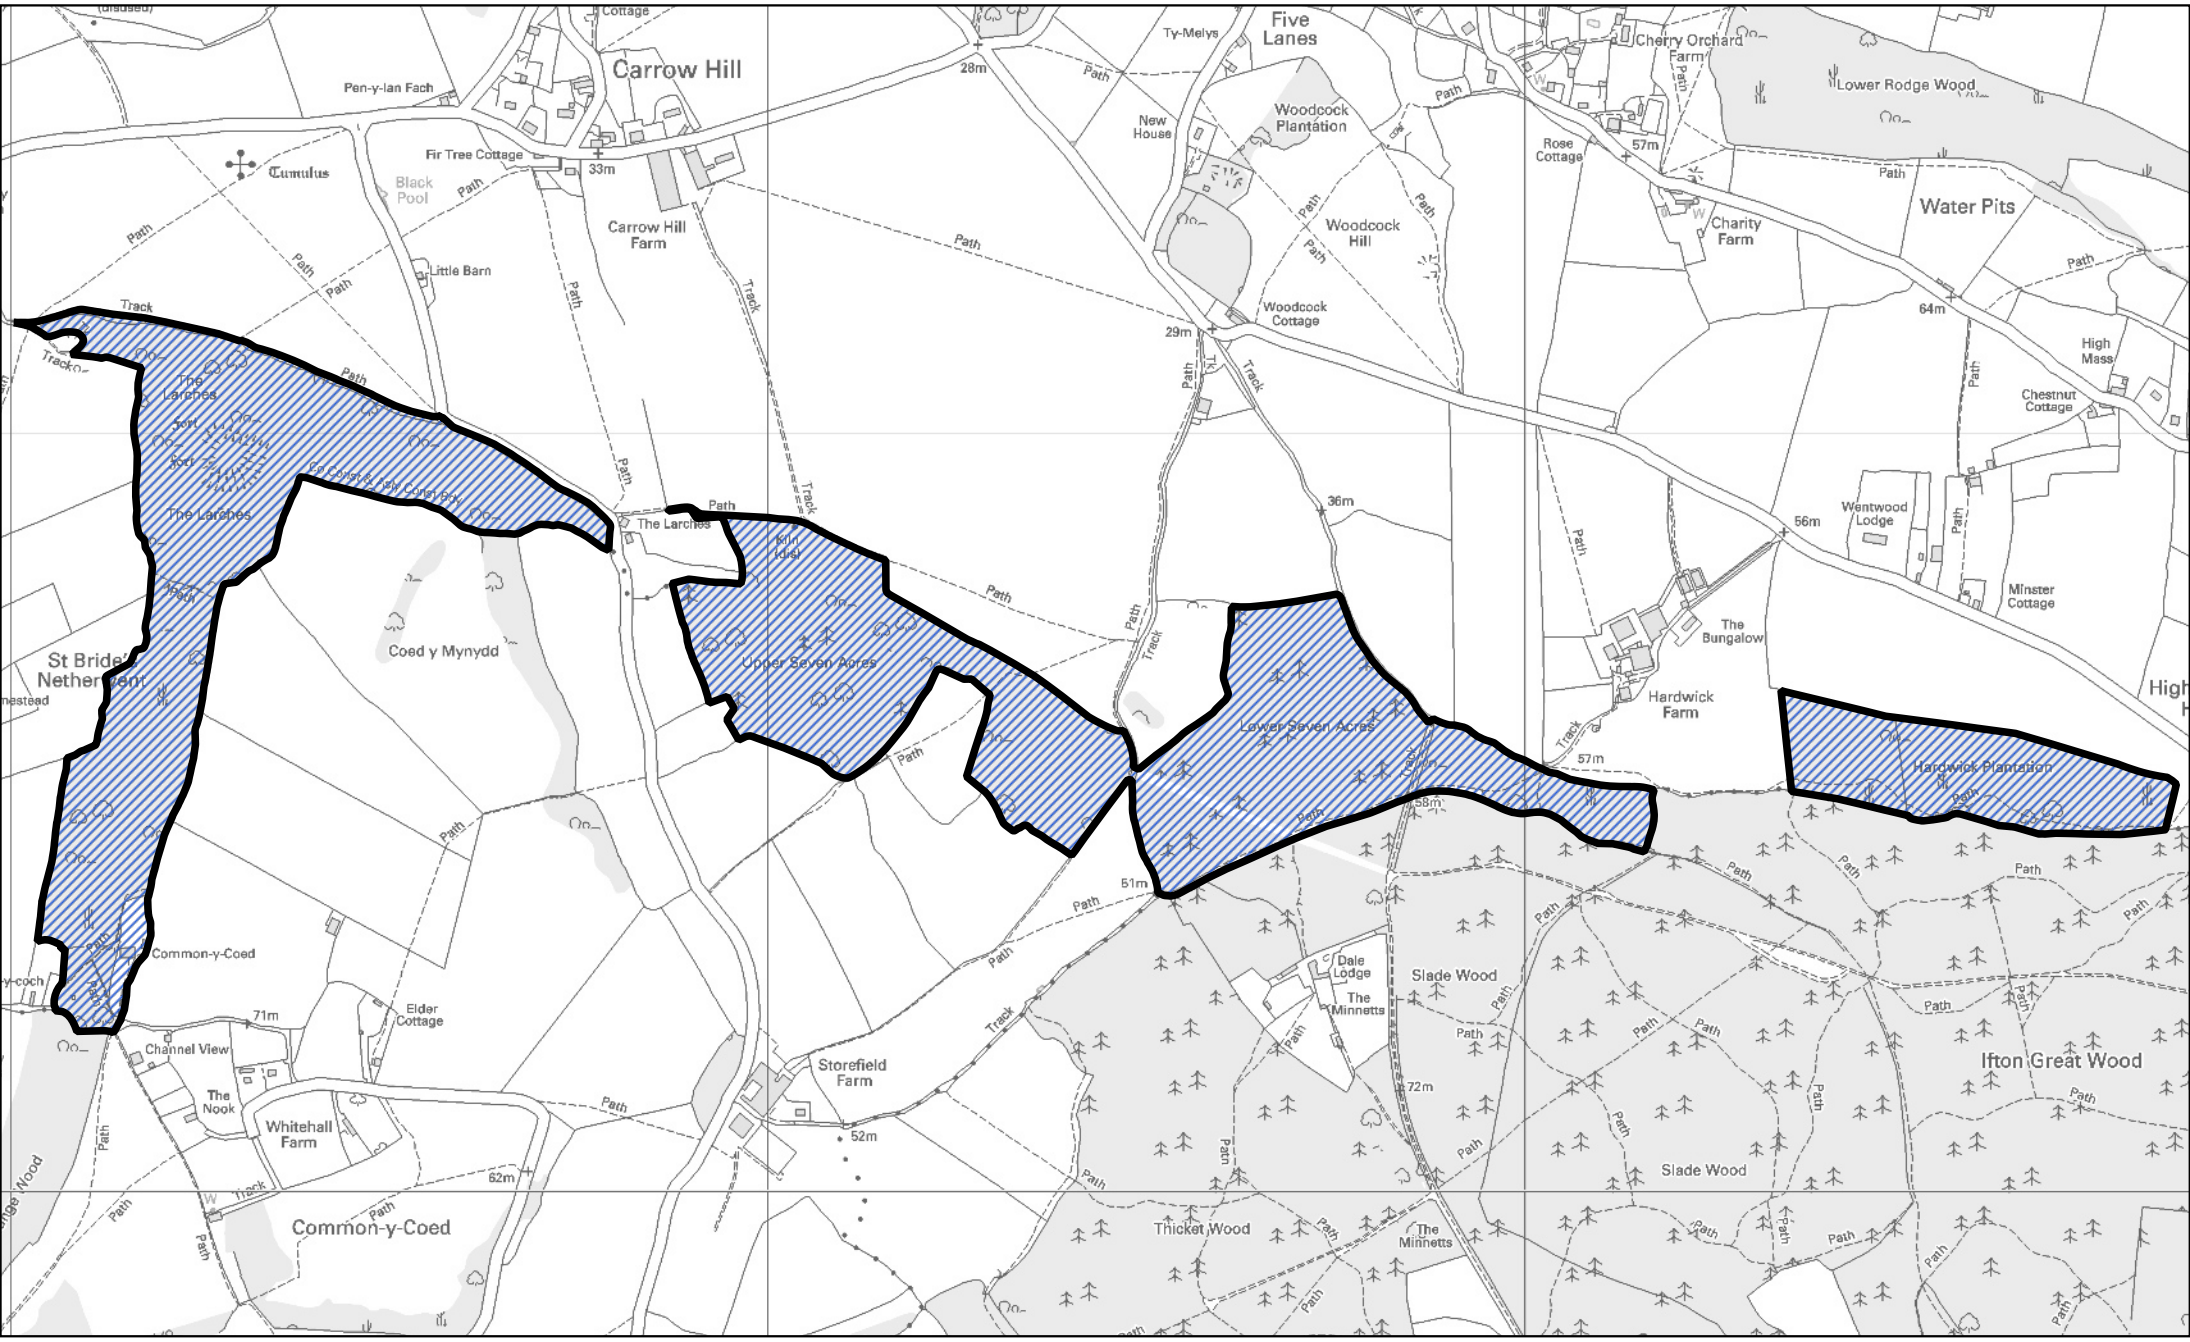

0 200 400 m

 1:7,000

 The part of the community of Magor with Undy transferred to the community of Caerwent

Llywodraeth Cymru
Welsh Government

1:11,000

Map 19 of the Monmouthshire (Communities) Order 2021

 The part of the community of Caerwent transferred to the community of Rogiet

Map 20 of the Monmouthshire (Communities) Order 2021

 The part of the community of Portskewett transferred to the community of Caerwent

 The part of the community of Mathern transferred to the community of Caerwent