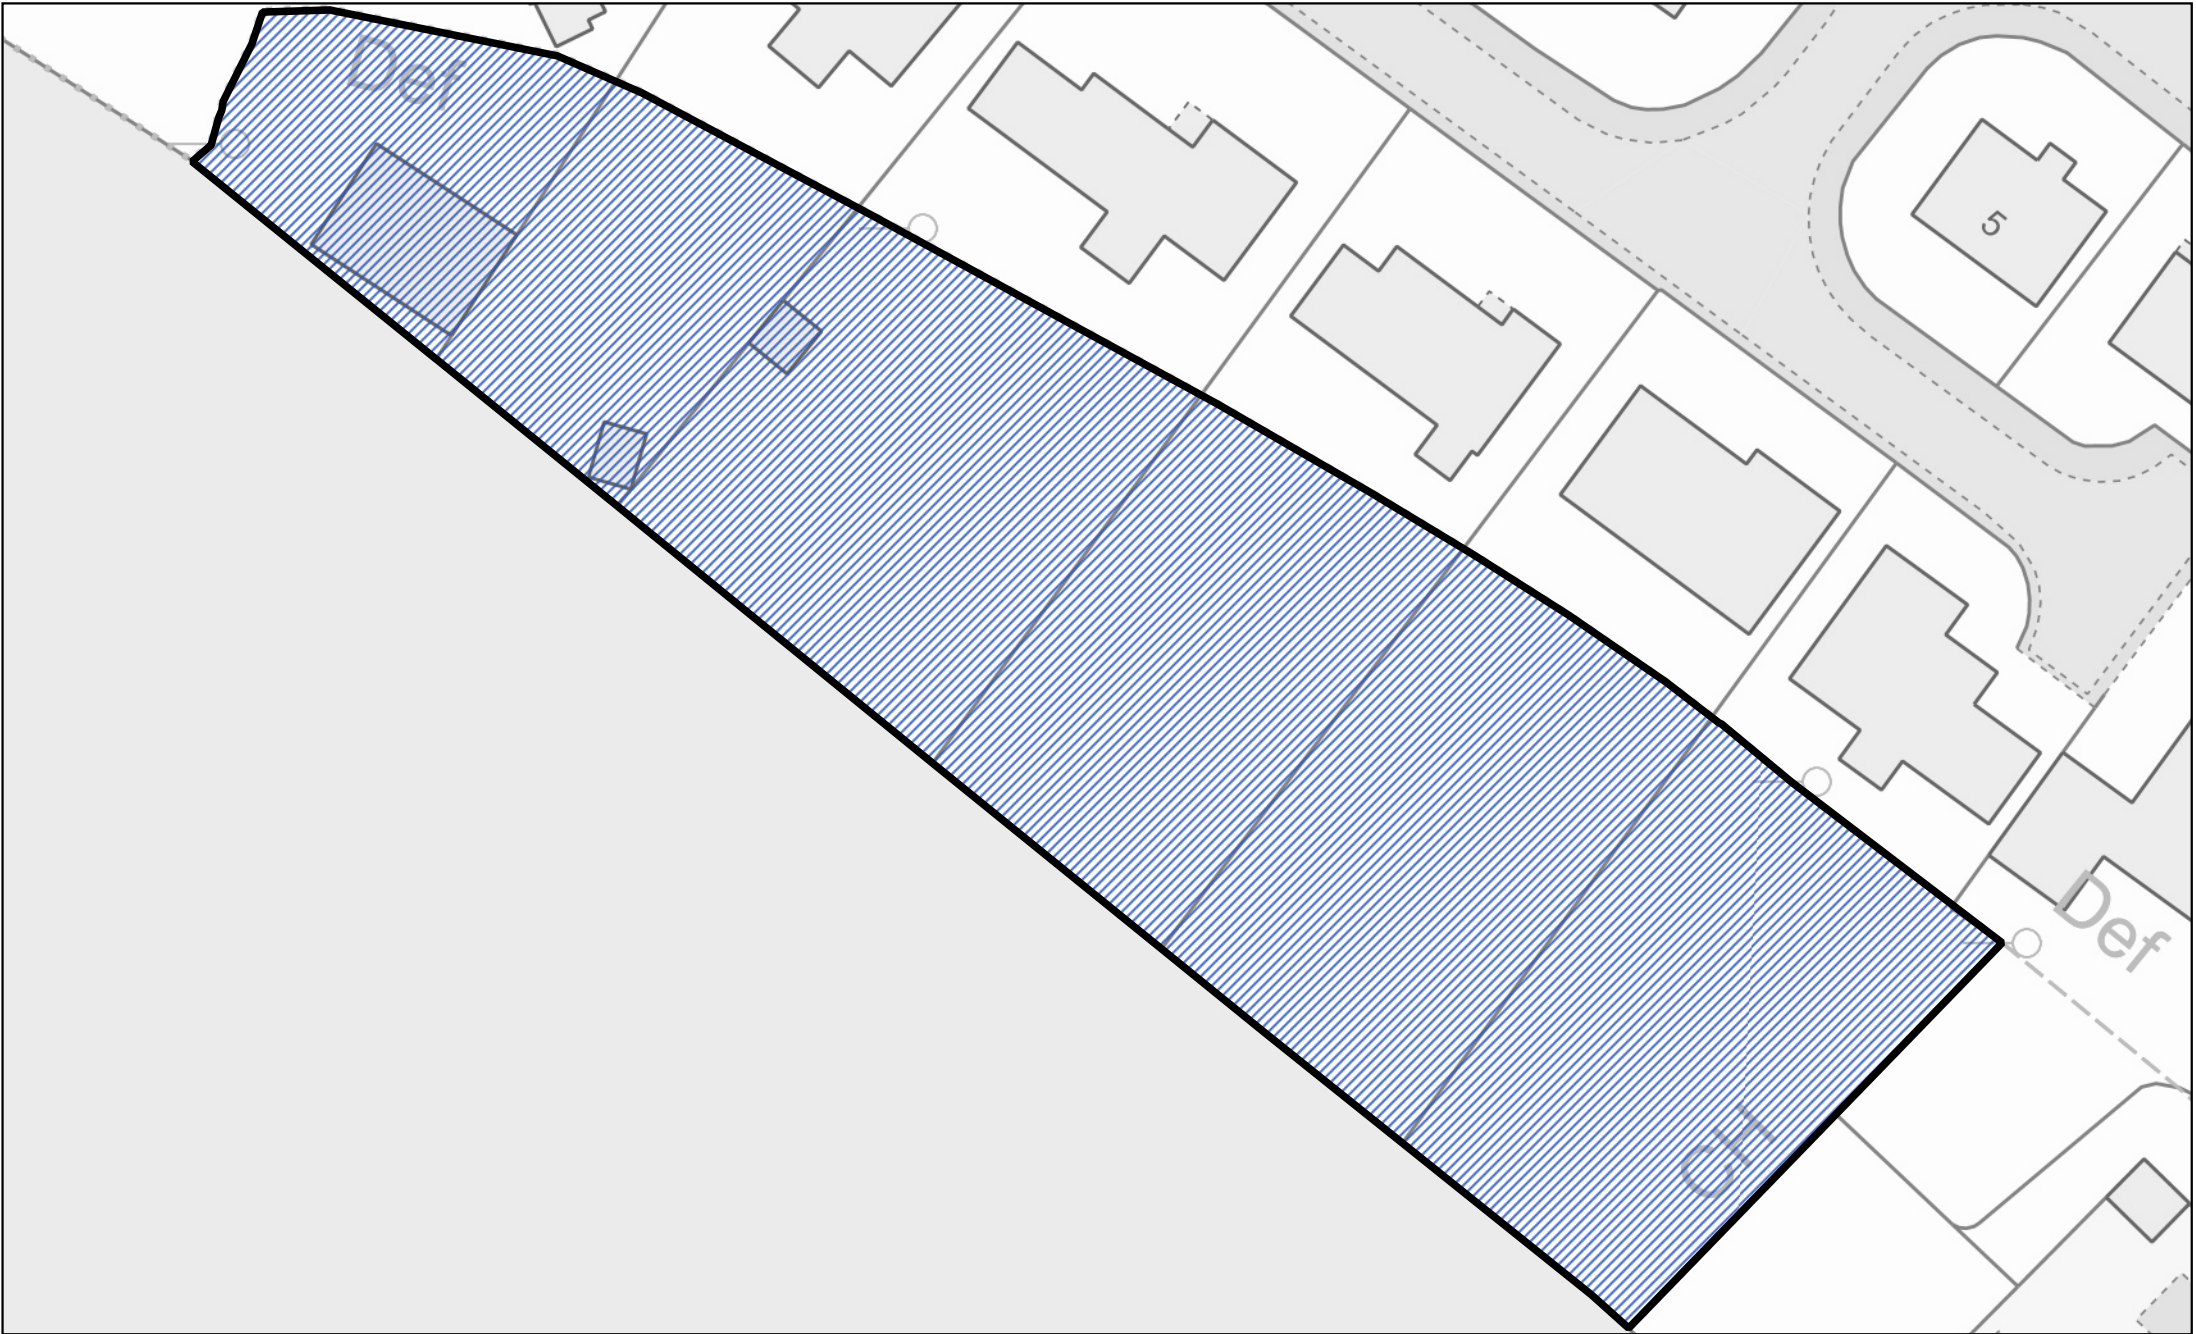

The part of the community of Rogiet transferred to the community of Caldicot