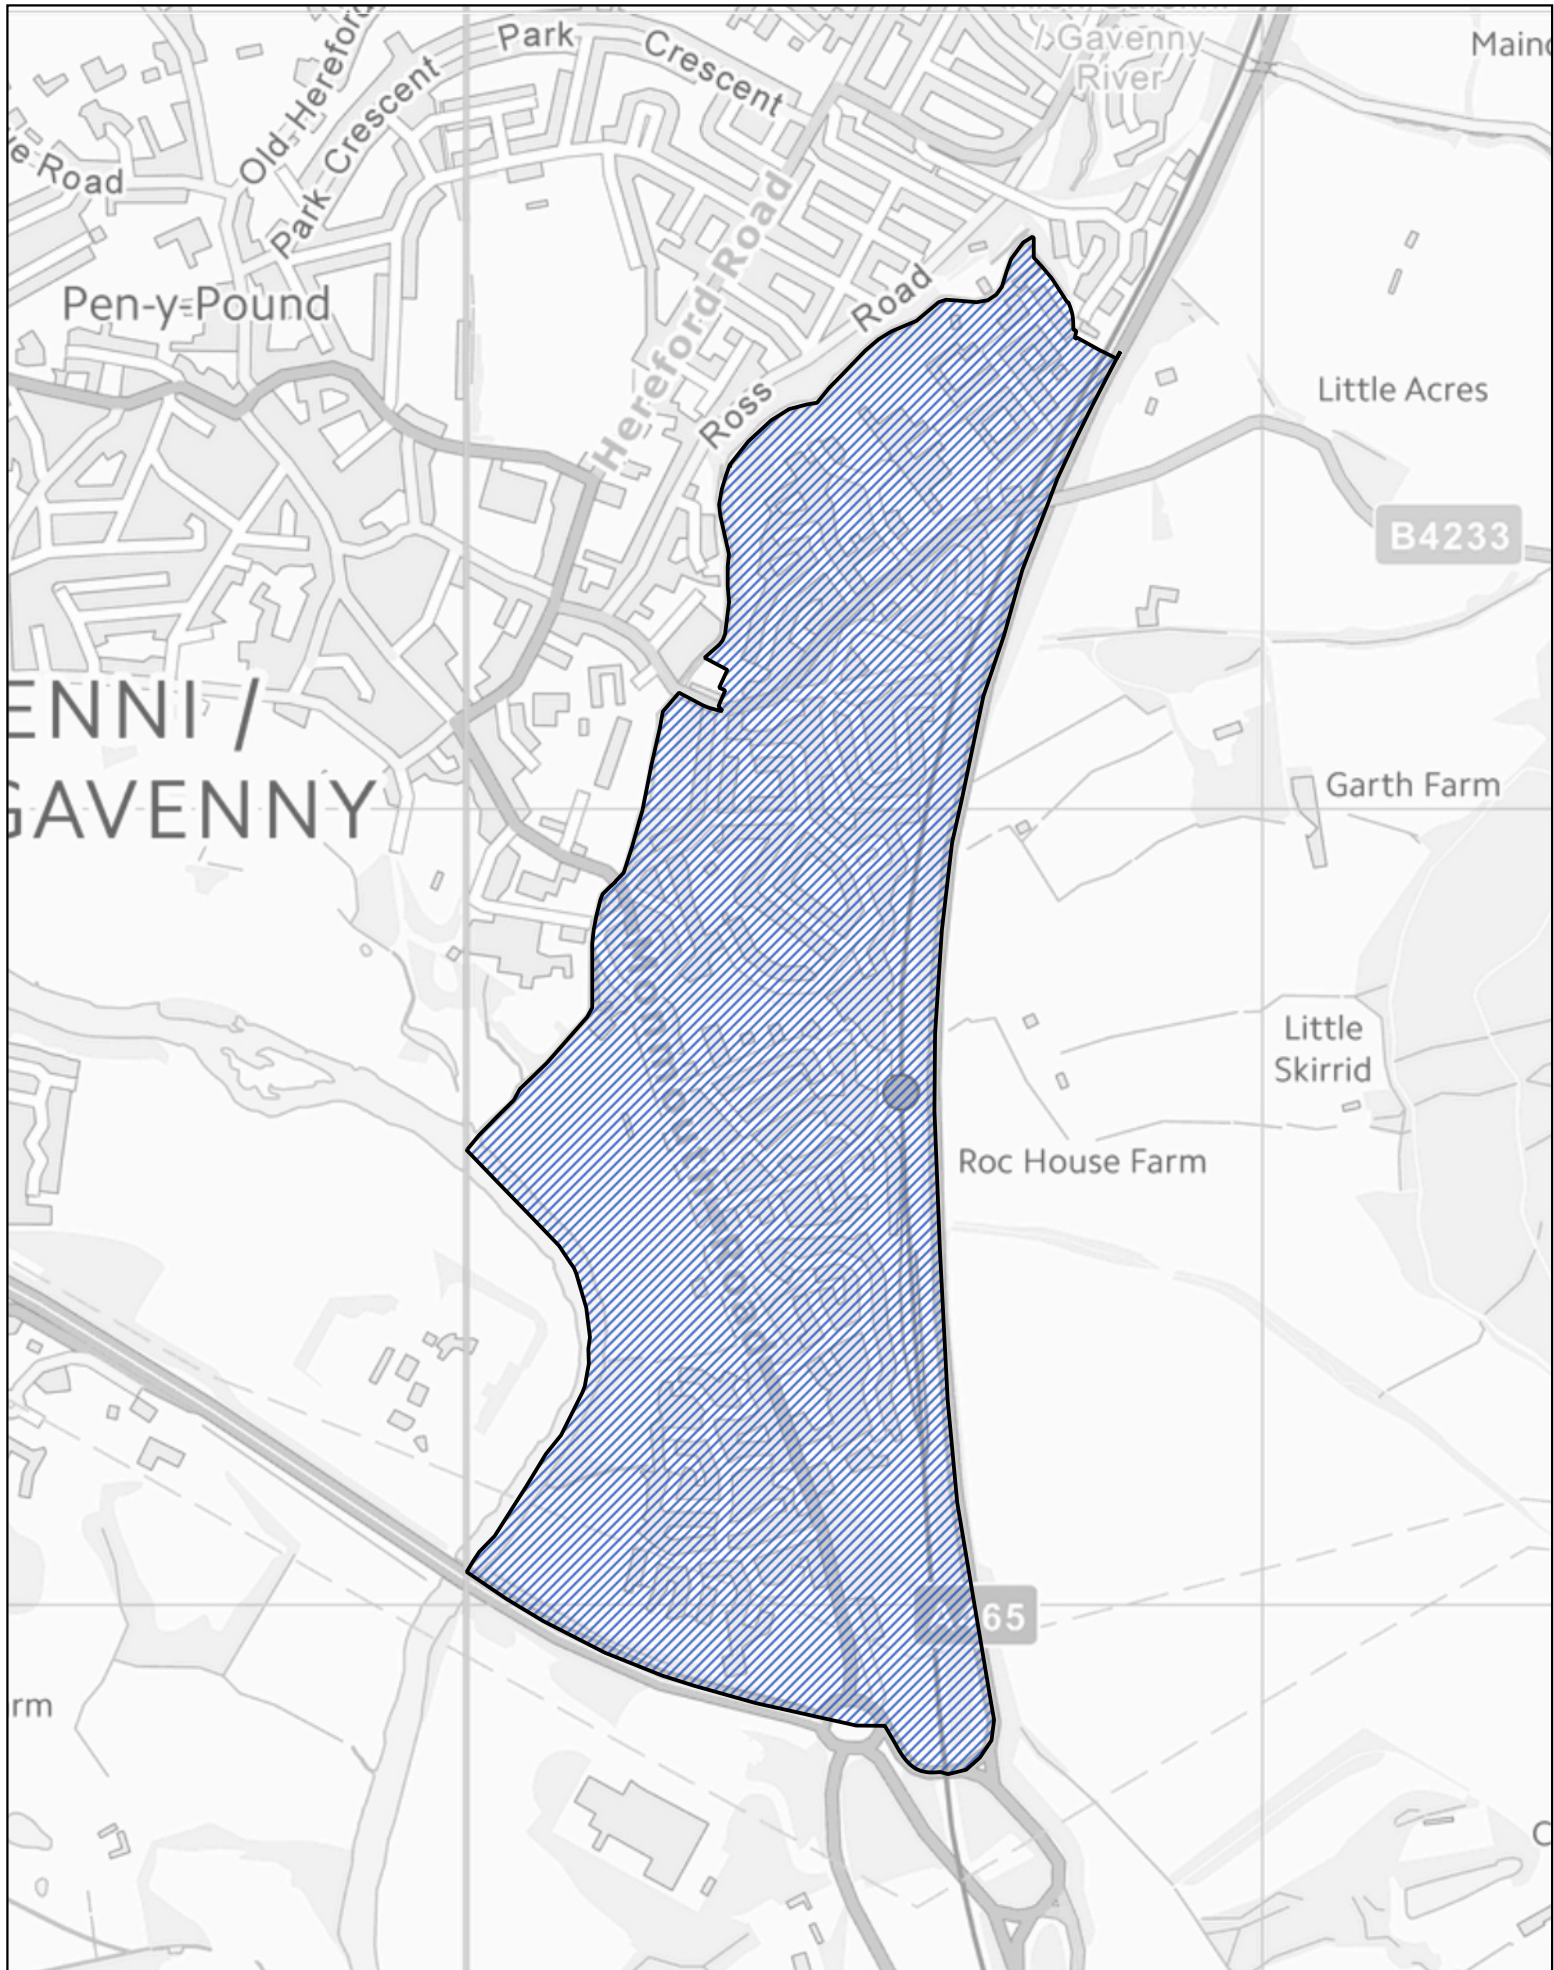

1:1,500

Llywodraeth Cymru
Welsh Government

 Area transferred from the Castle ward to the Priory ward of the community of Abergavenny

1:2,000

 Area of the Pen Y Fal ward of the community of Abergavenny

1:9,500

 Area transferred from the Priory ward to the Grofield ward of the community of Abergavenny

1:3,000

Llywodraeth Cymru
Welsh Government

 Area transferred from the Grofield ward to the Llanwenarth Citra ward of the community of Abergavenny