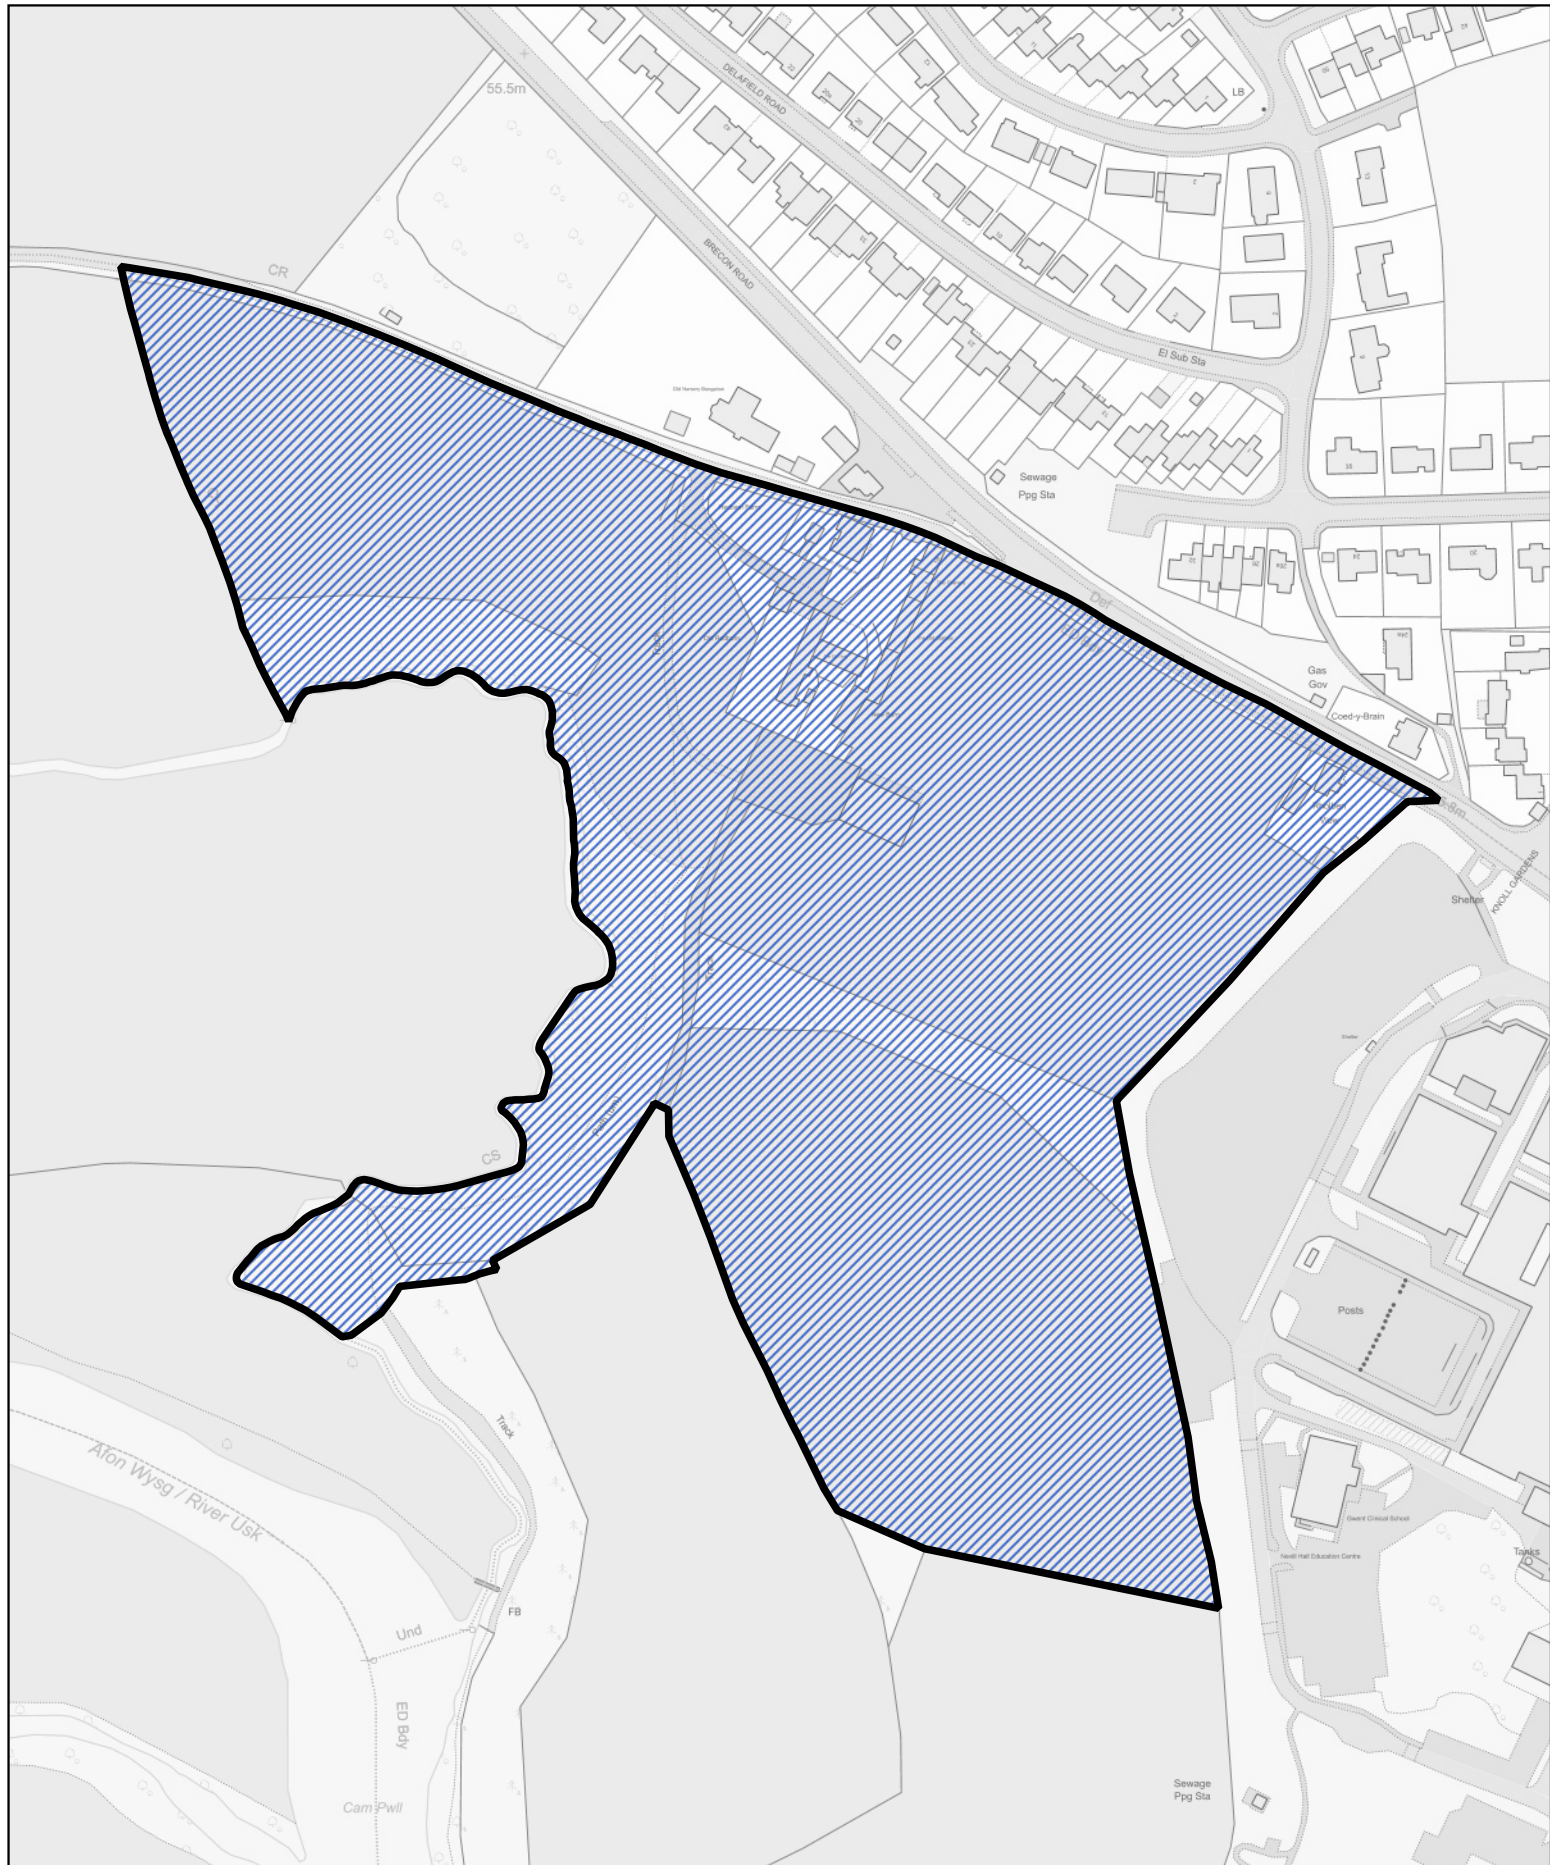

1:1,500

Llywodraeth Cymru
Welsh Government

 Area transferred from the Castle ward to the Priory ward of the community of Abergavenny

1:2,000

 Area of the Pen Y Fal ward of the community of Abergavenny

1:9,500

 Area transferred from the Priory ward to the Grofield ward of the community of Abergavenny

1:3,000

Llywodraeth Cymru
Welsh Government

 Area transferred from the Grofield ward to the Llanwenarth Citra ward of the community of Abergavenny