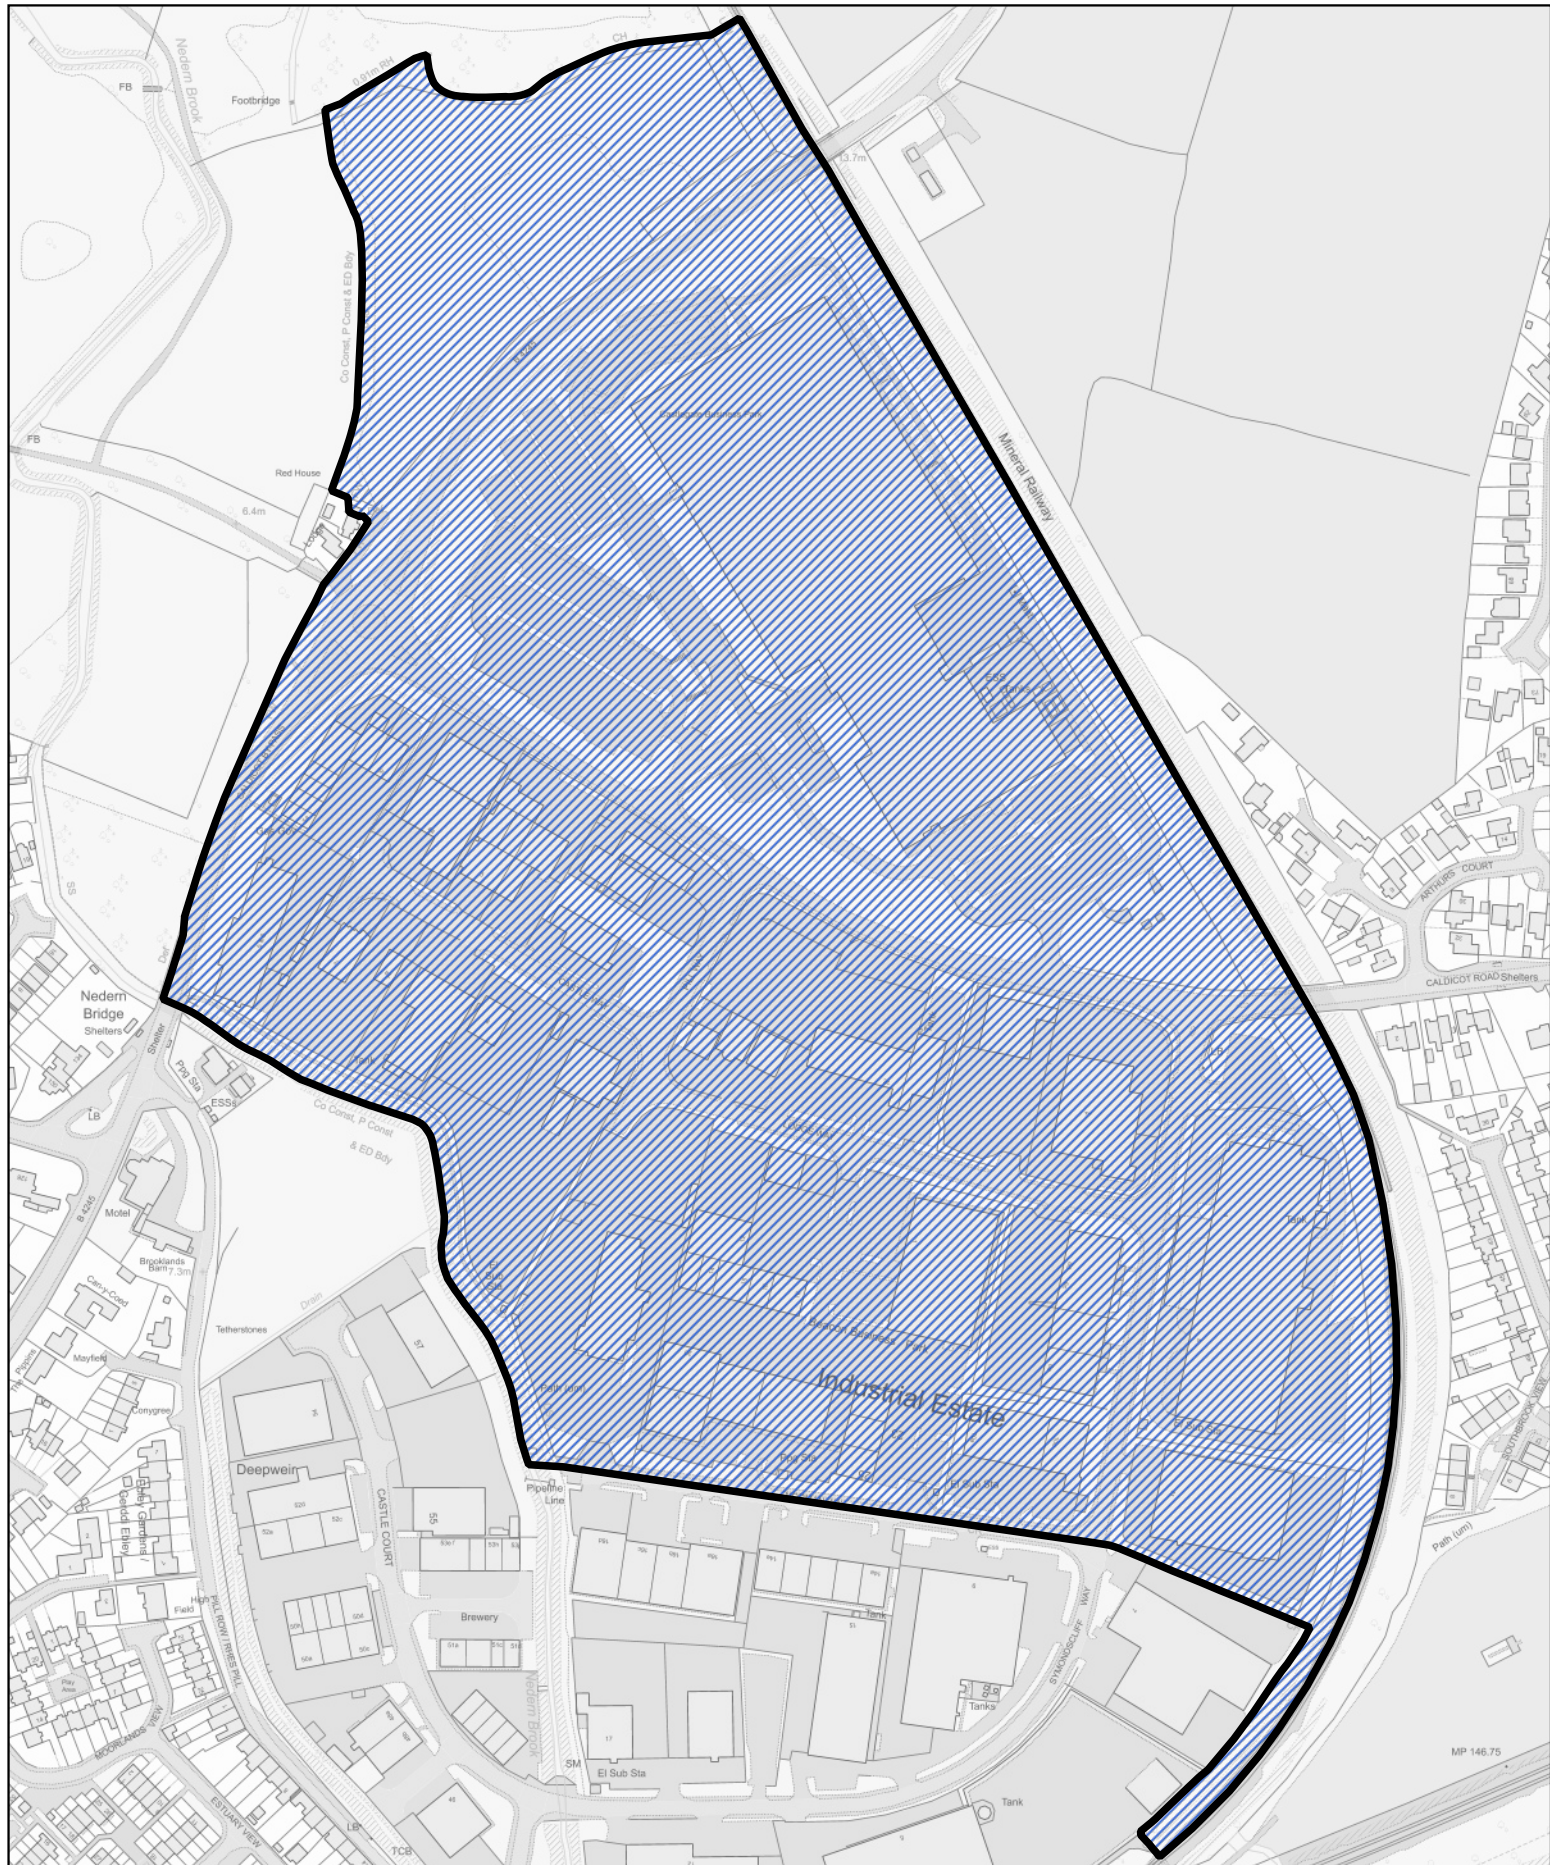

 Area transferred from the Cantref ward to the Llanwenarth Citra ward of the community of Abergavenny

 Area transferred from the Cantref ward to the Grofield ward of the community of Abergavenny

 Area transferred from the Castle ward to the Priory ward of the community of Abergavenny

Map 20 of the Monmouthshire (Communities) Order 2021

 The part of the community of Portskewett transferred to the community of Caerwent

 The part of the community of Mathern transferred to the community of Caerwent

1:15,000

 Area transferred from the Llanvair Discoed ward to the Dinham ward of the community of Caerwent

 Area transferred from the Llanvair Discoed ward to the St Brides Netherwent ward of the community of Caerwent