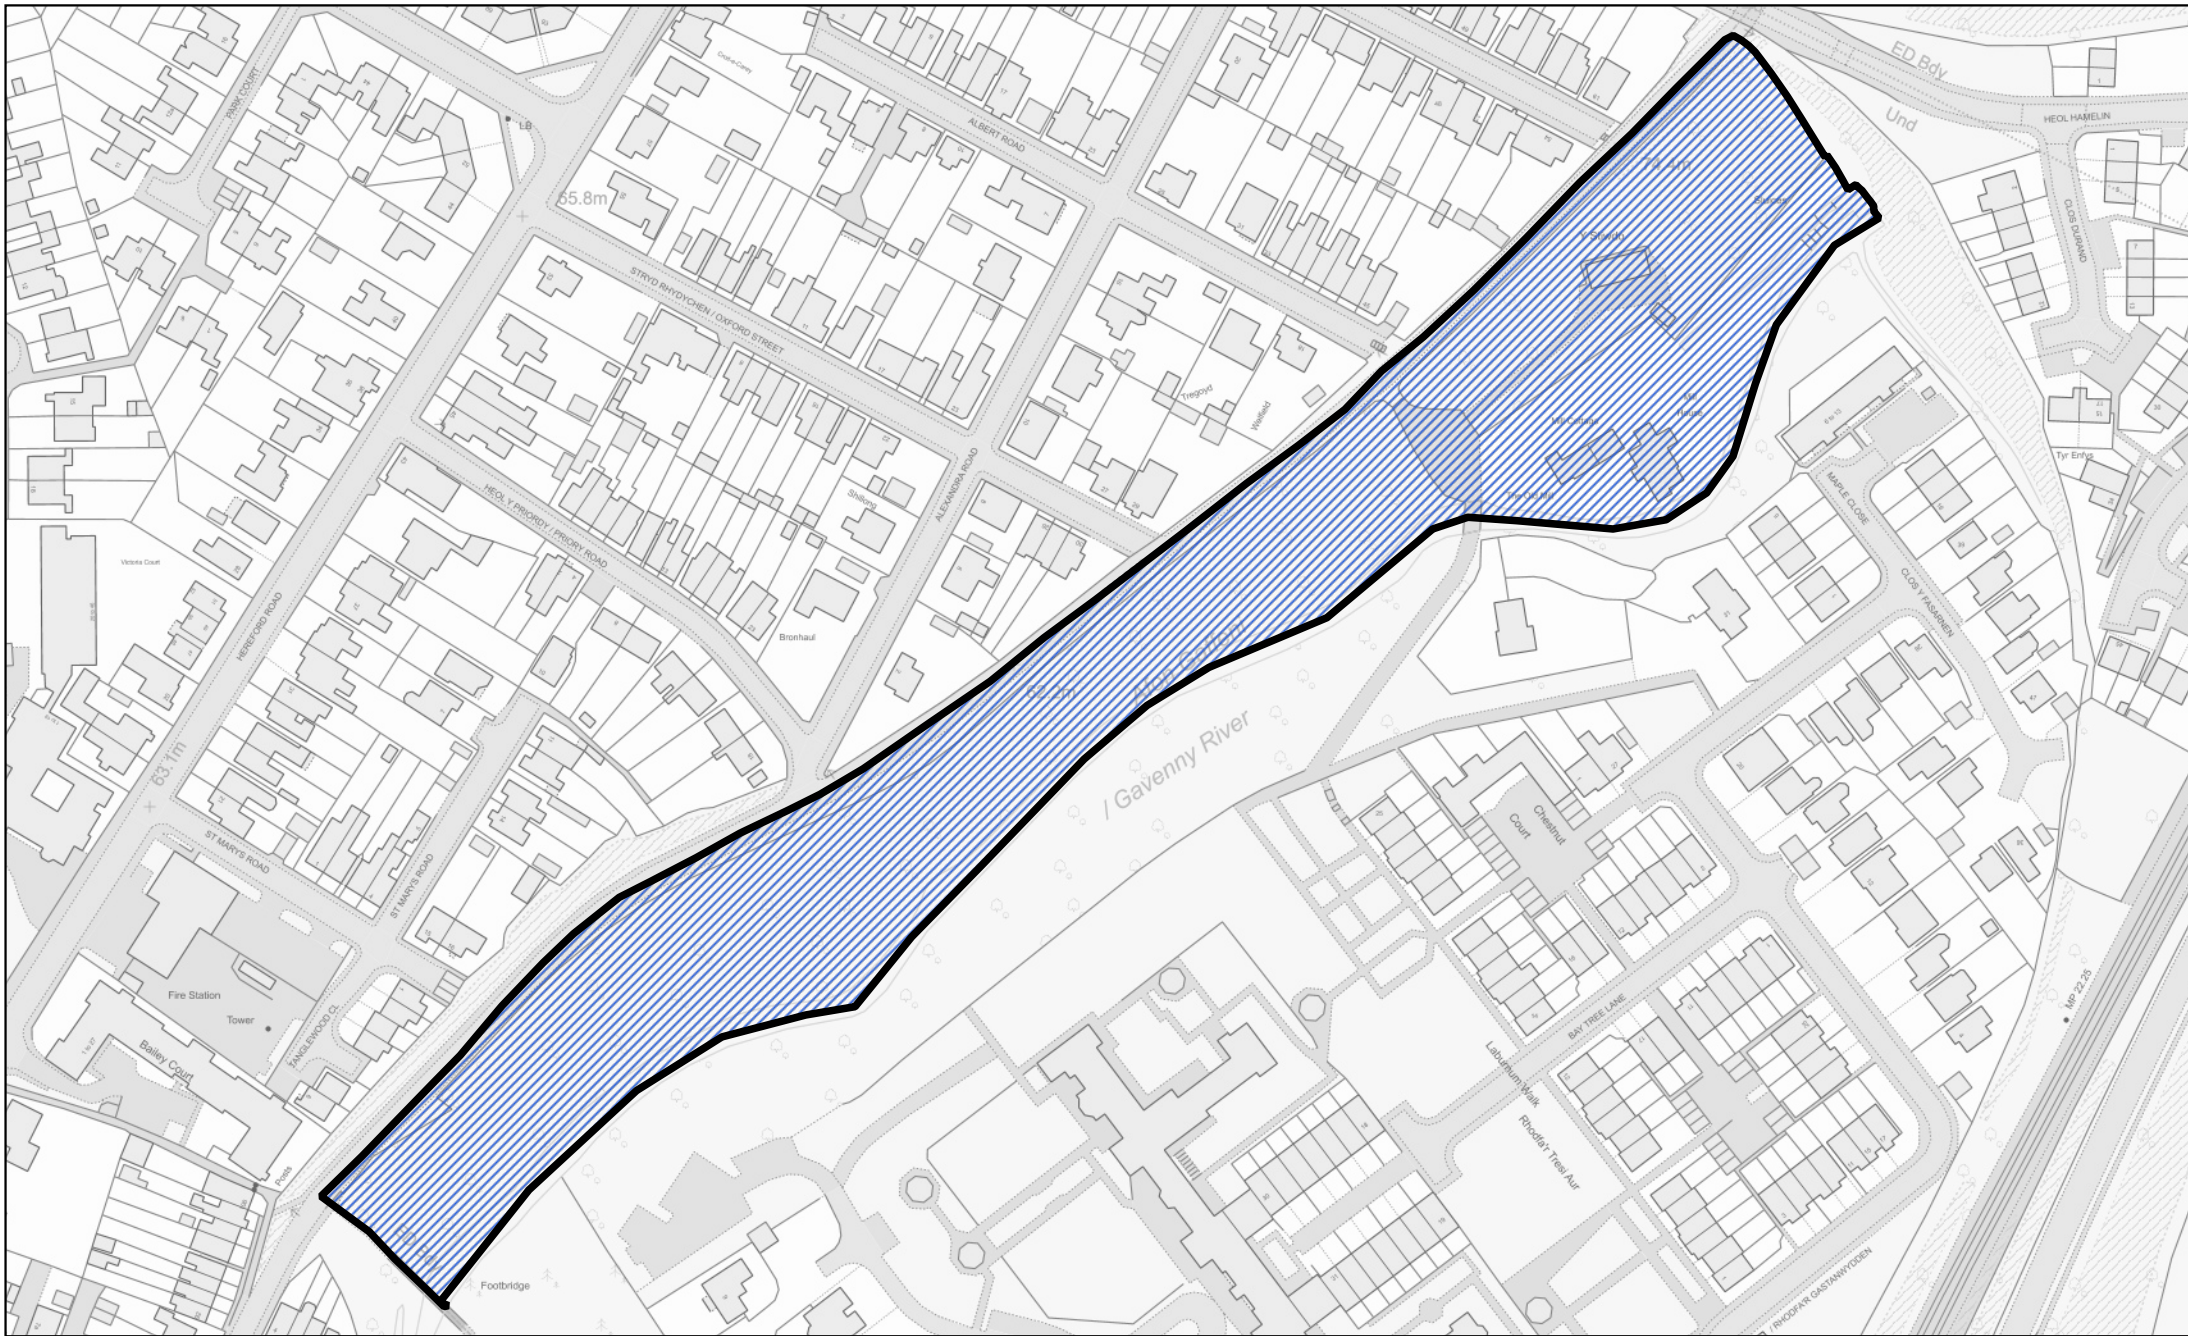

Area transferred from the Castle ward to the Priory ward of the community of Abergavenny