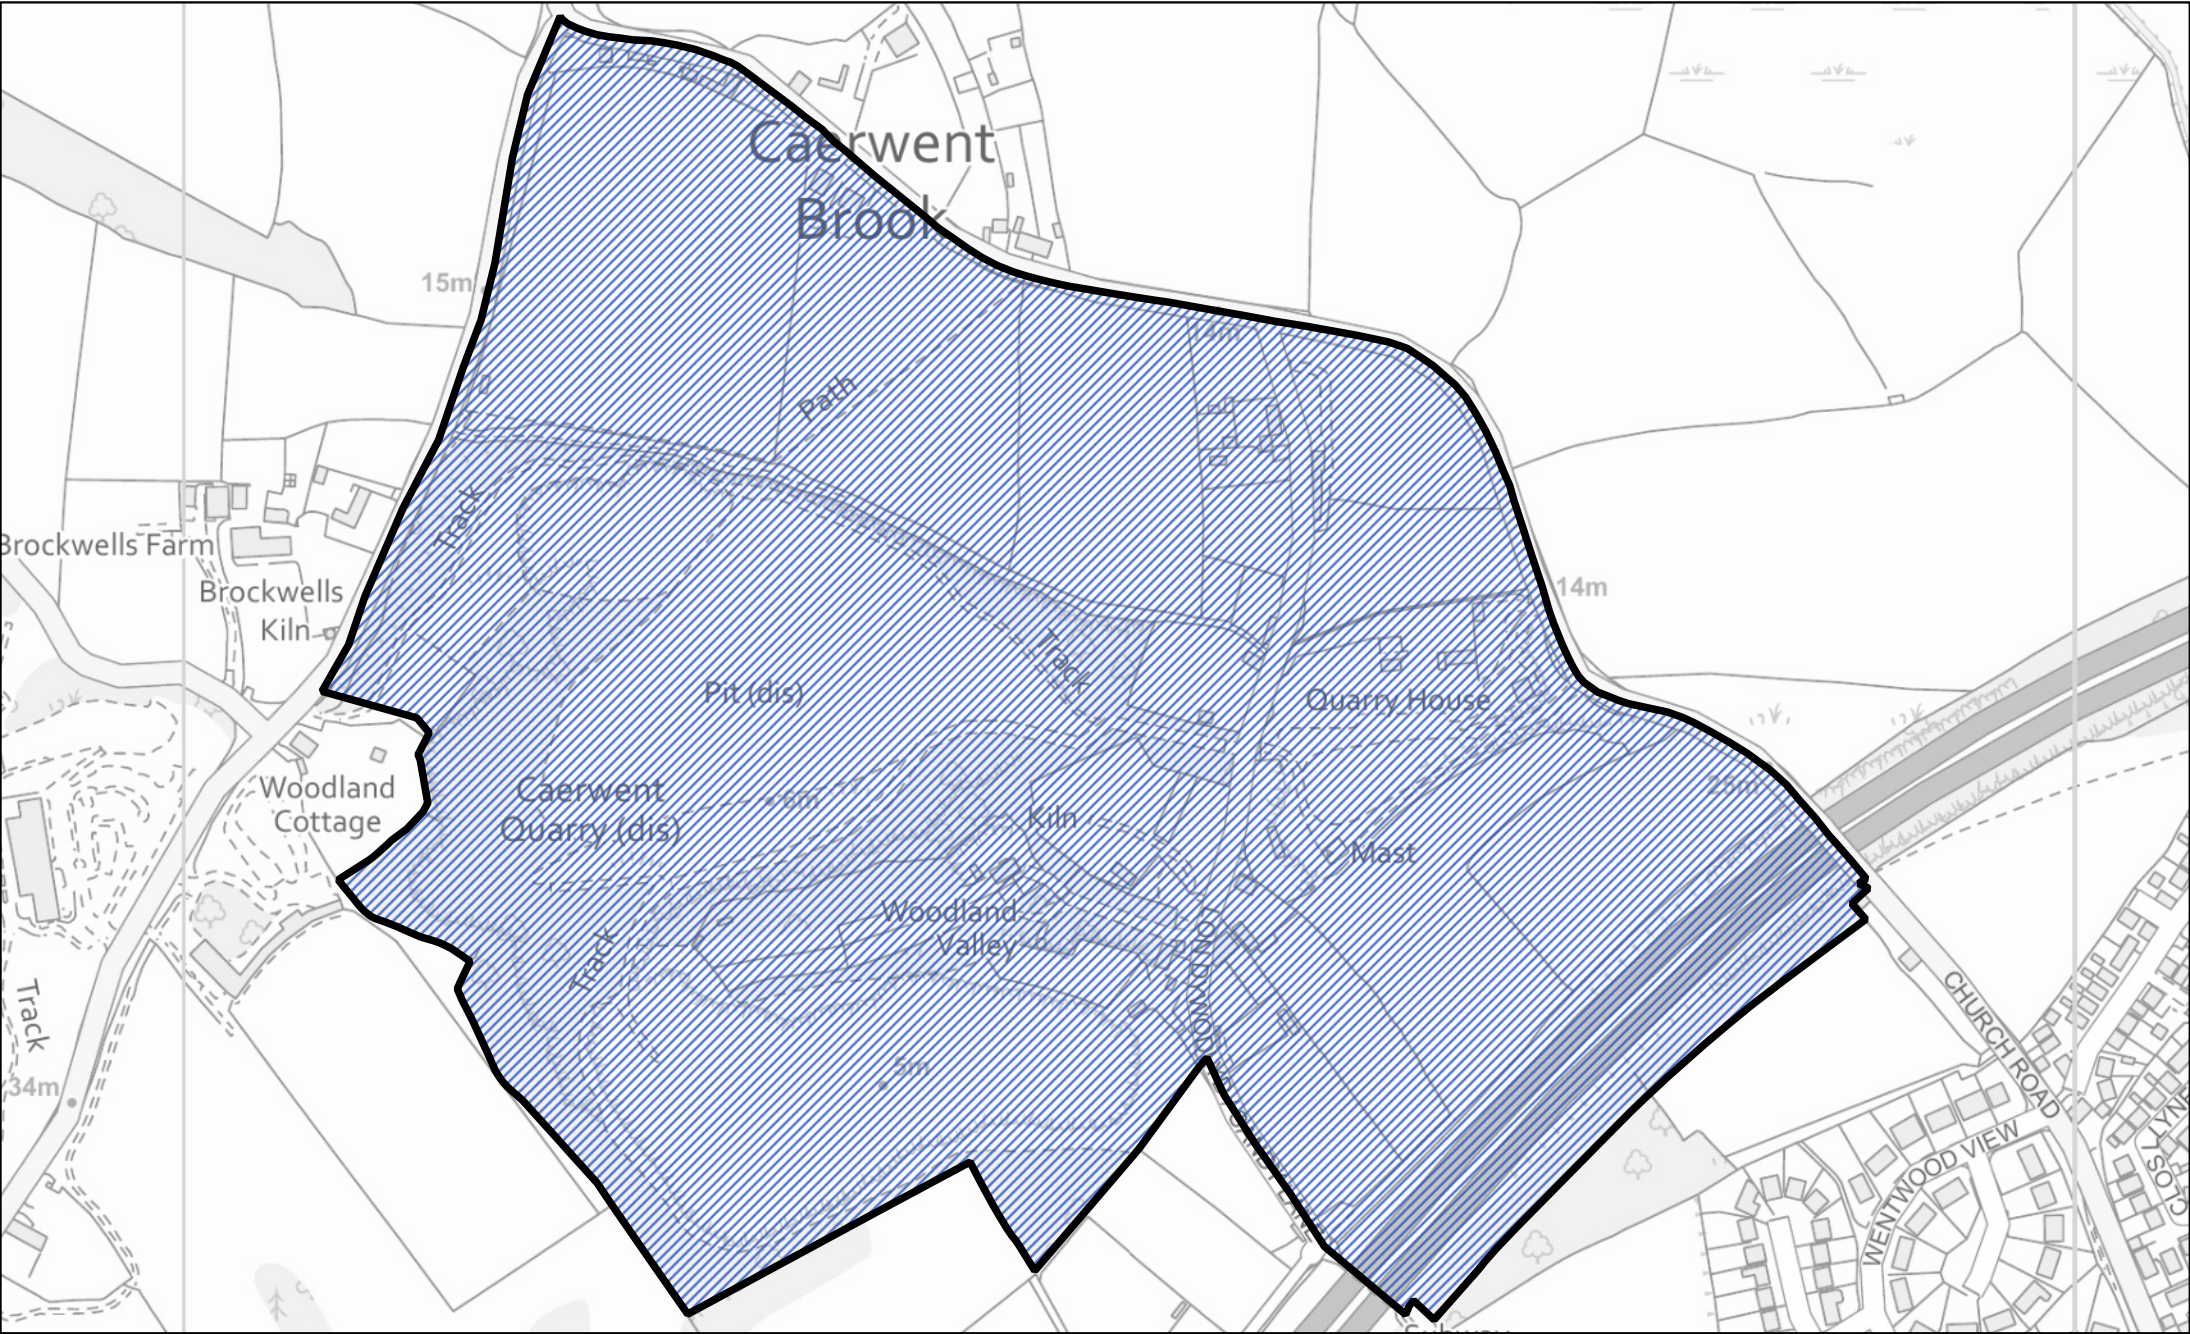

Map 20 of the Monmouthshire (Communities) Order 2021

 The part of the community of Portskewett transferred to the community of Caerwent

 The part of the community of Mathern transferred to the community of Caerwent

 Area transferred from the St Brides Netherwent ward to the Caerwent ward of the community of Caerwent

 Area transferred from the Crick ward to the Caerwent ward of the community of Caerwent

 Area transferred from the Crick ward to the Dinham ward of the community of Caerwent