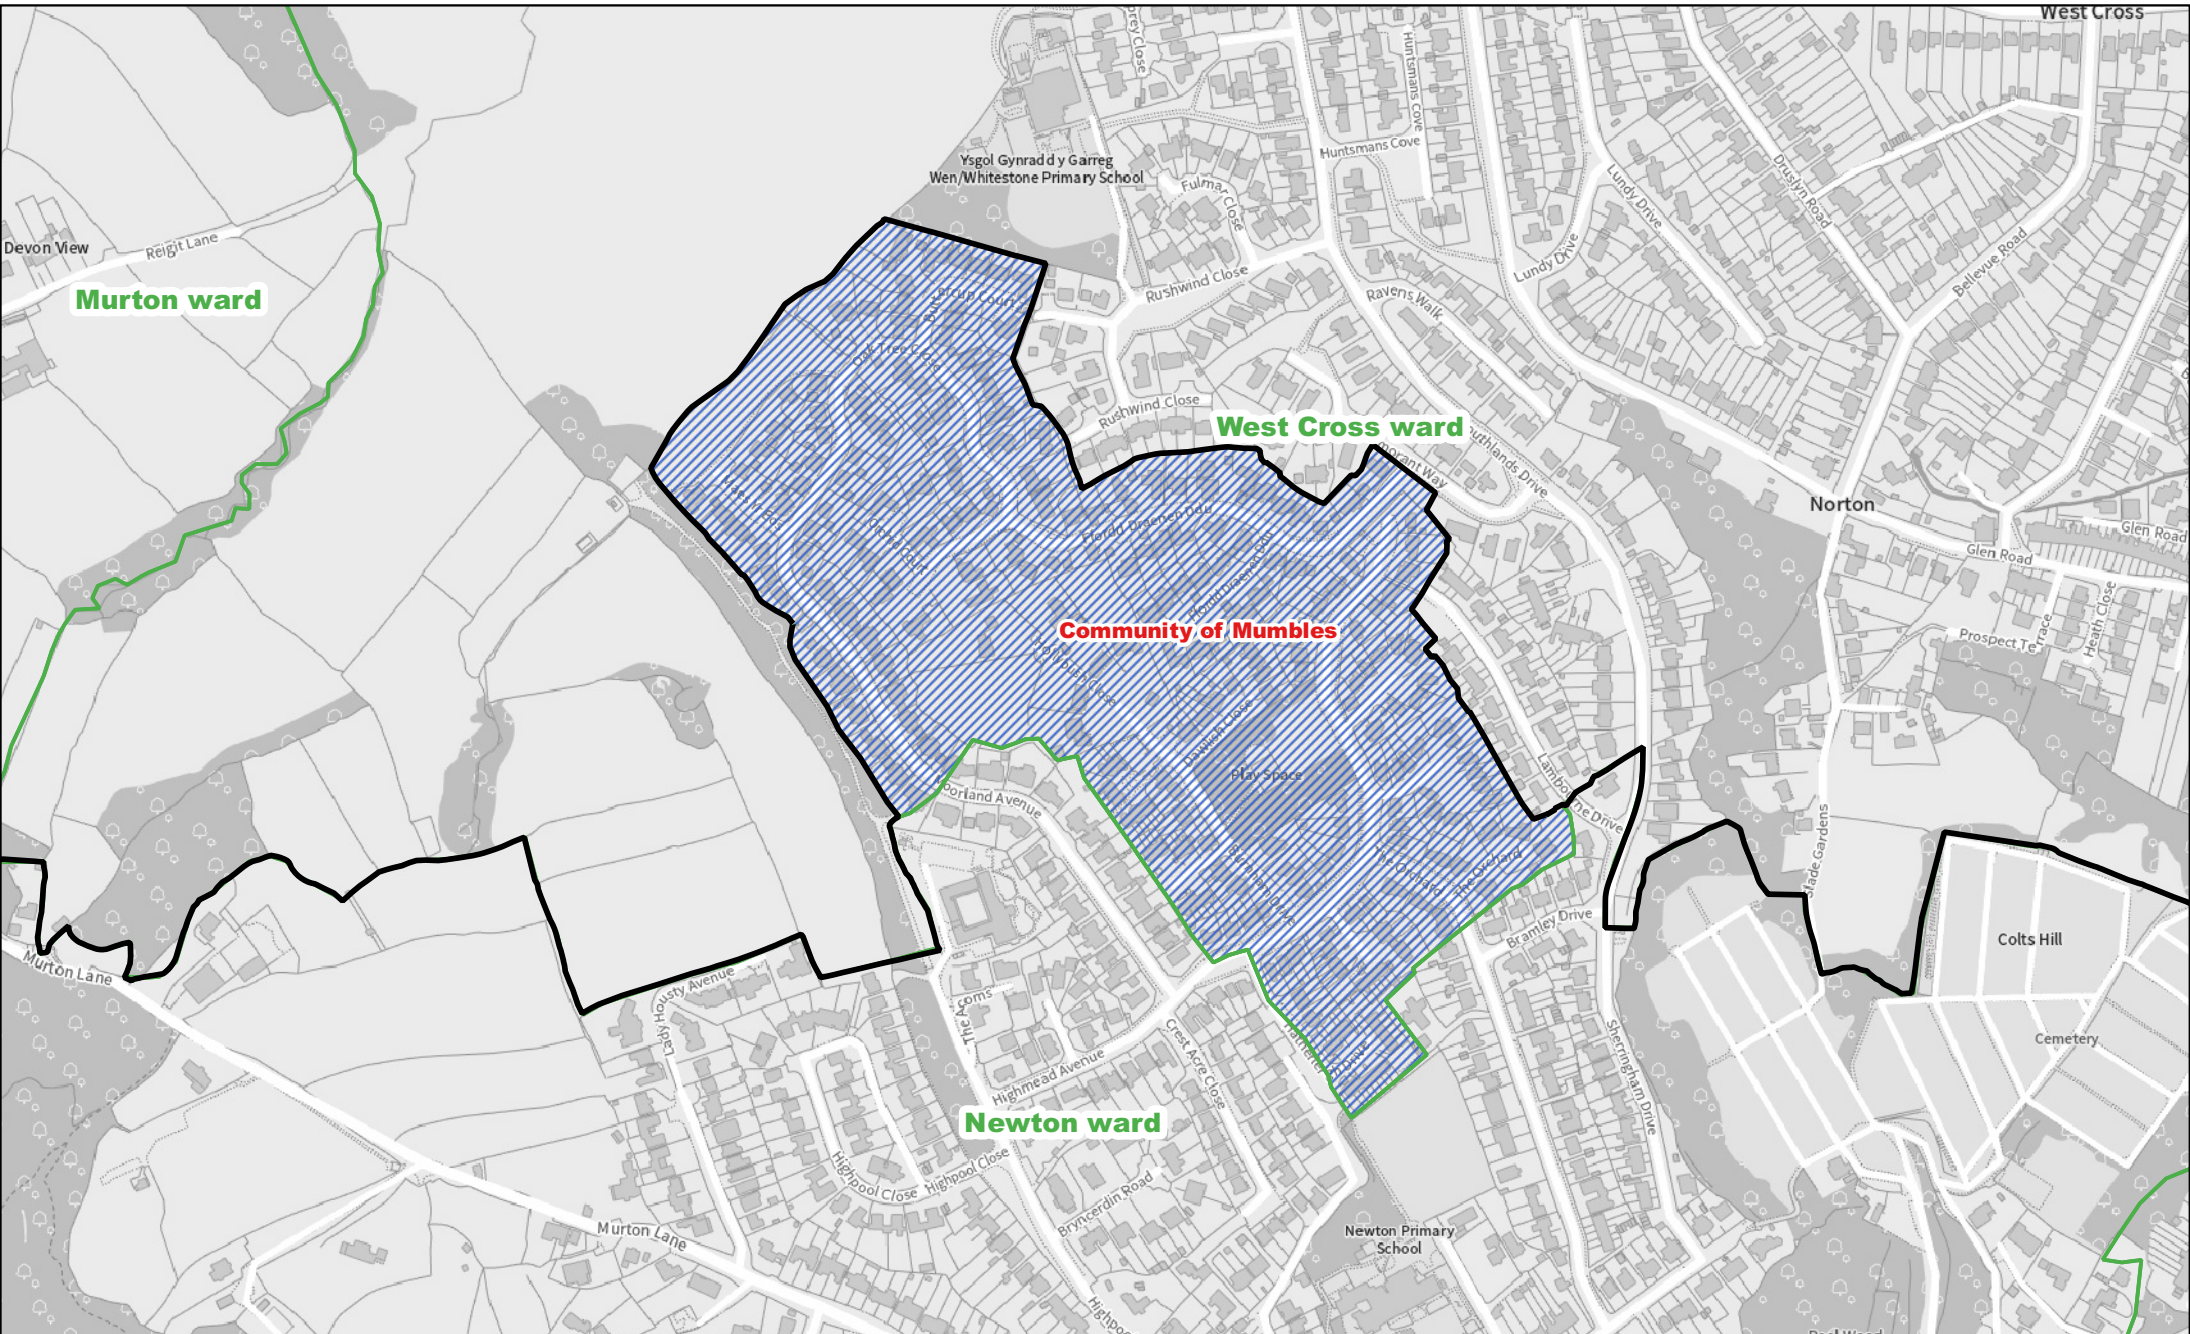

Llywodraeth Cymru
Welsh Government

Map 4 of the City and County of Swansea (Electoral Arrangements) Order 2021

Community of St Thomas

 The community of St Thomas

0 500 1,000 m

1:15,000

Llywodraeth Cymru
Welsh Government

Map 5 of the City and County of Swansea (Electoral Arrangements) Order 2021

 The community of Waterfront

1:20,000

Llywodraeth Cymru
Welsh Government

 Area transferred from the West Cross ward of the community of Mumbles to the Newton ward of the community of Mumbles

 New community ward boundary  Previous community ward boundary