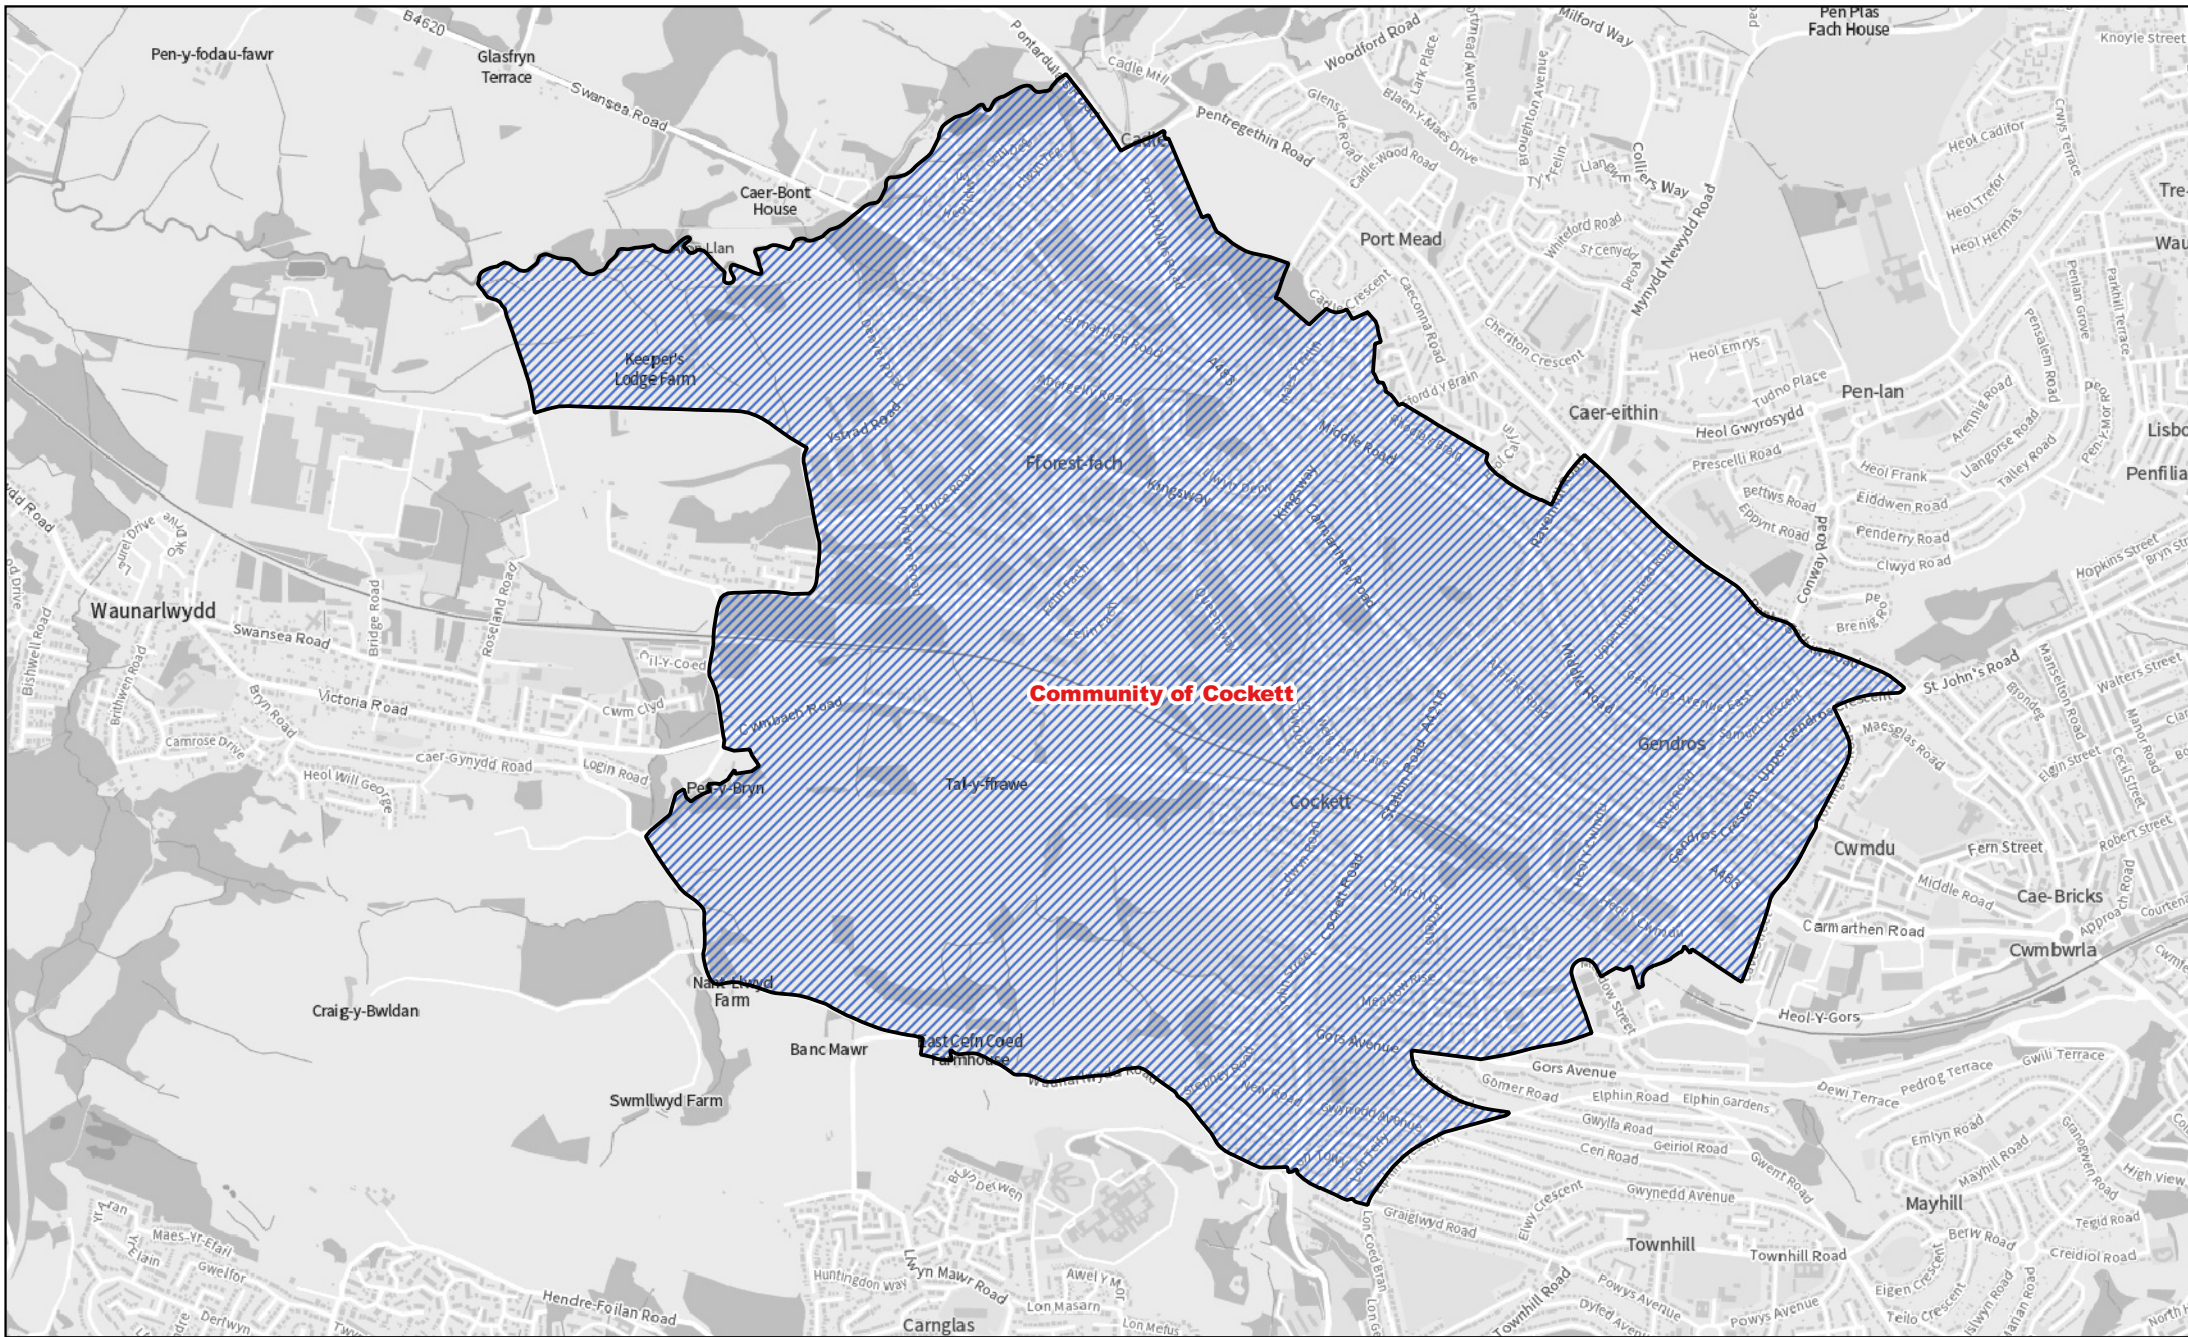

Map 1 of the City and County of Swansea (Electoral Arrangements) Order 2021

 The community of Cockett

0 700 1,400 m

1:20,000

Llywodraeth Cymru
Welsh Government

Map 2 of the City and County of Swansea (Electoral Arrangements) Order 2021

 The community of Waunarlyydd

0 500 1,000 m

1:15,000

Llywodraeth Cymru
Welsh Government

Map 3 of the City and County of Swansea (Electoral Arrangements) Order 2021

0 400 800 m

 The community of Castle

1:13,000

Llywodraeth Cymru
Welsh Government

Map 4 of the City and County of Swansea (Electoral Arrangements) Order 2021

Community of St Thomas

 The community of St Thomas

0 500 1,000 m

1:15,000

Llywodraeth Cymru
Welsh Government

Map 5 of the City and County of Swansea (Electoral Arrangements) Order 2021

 The community of Waterfront

1:20,000

Llywodraeth Cymru
Welsh Government

 Area transferred from the West Cross ward of the community of Mumbles to the Newton ward of the community of Mumbles