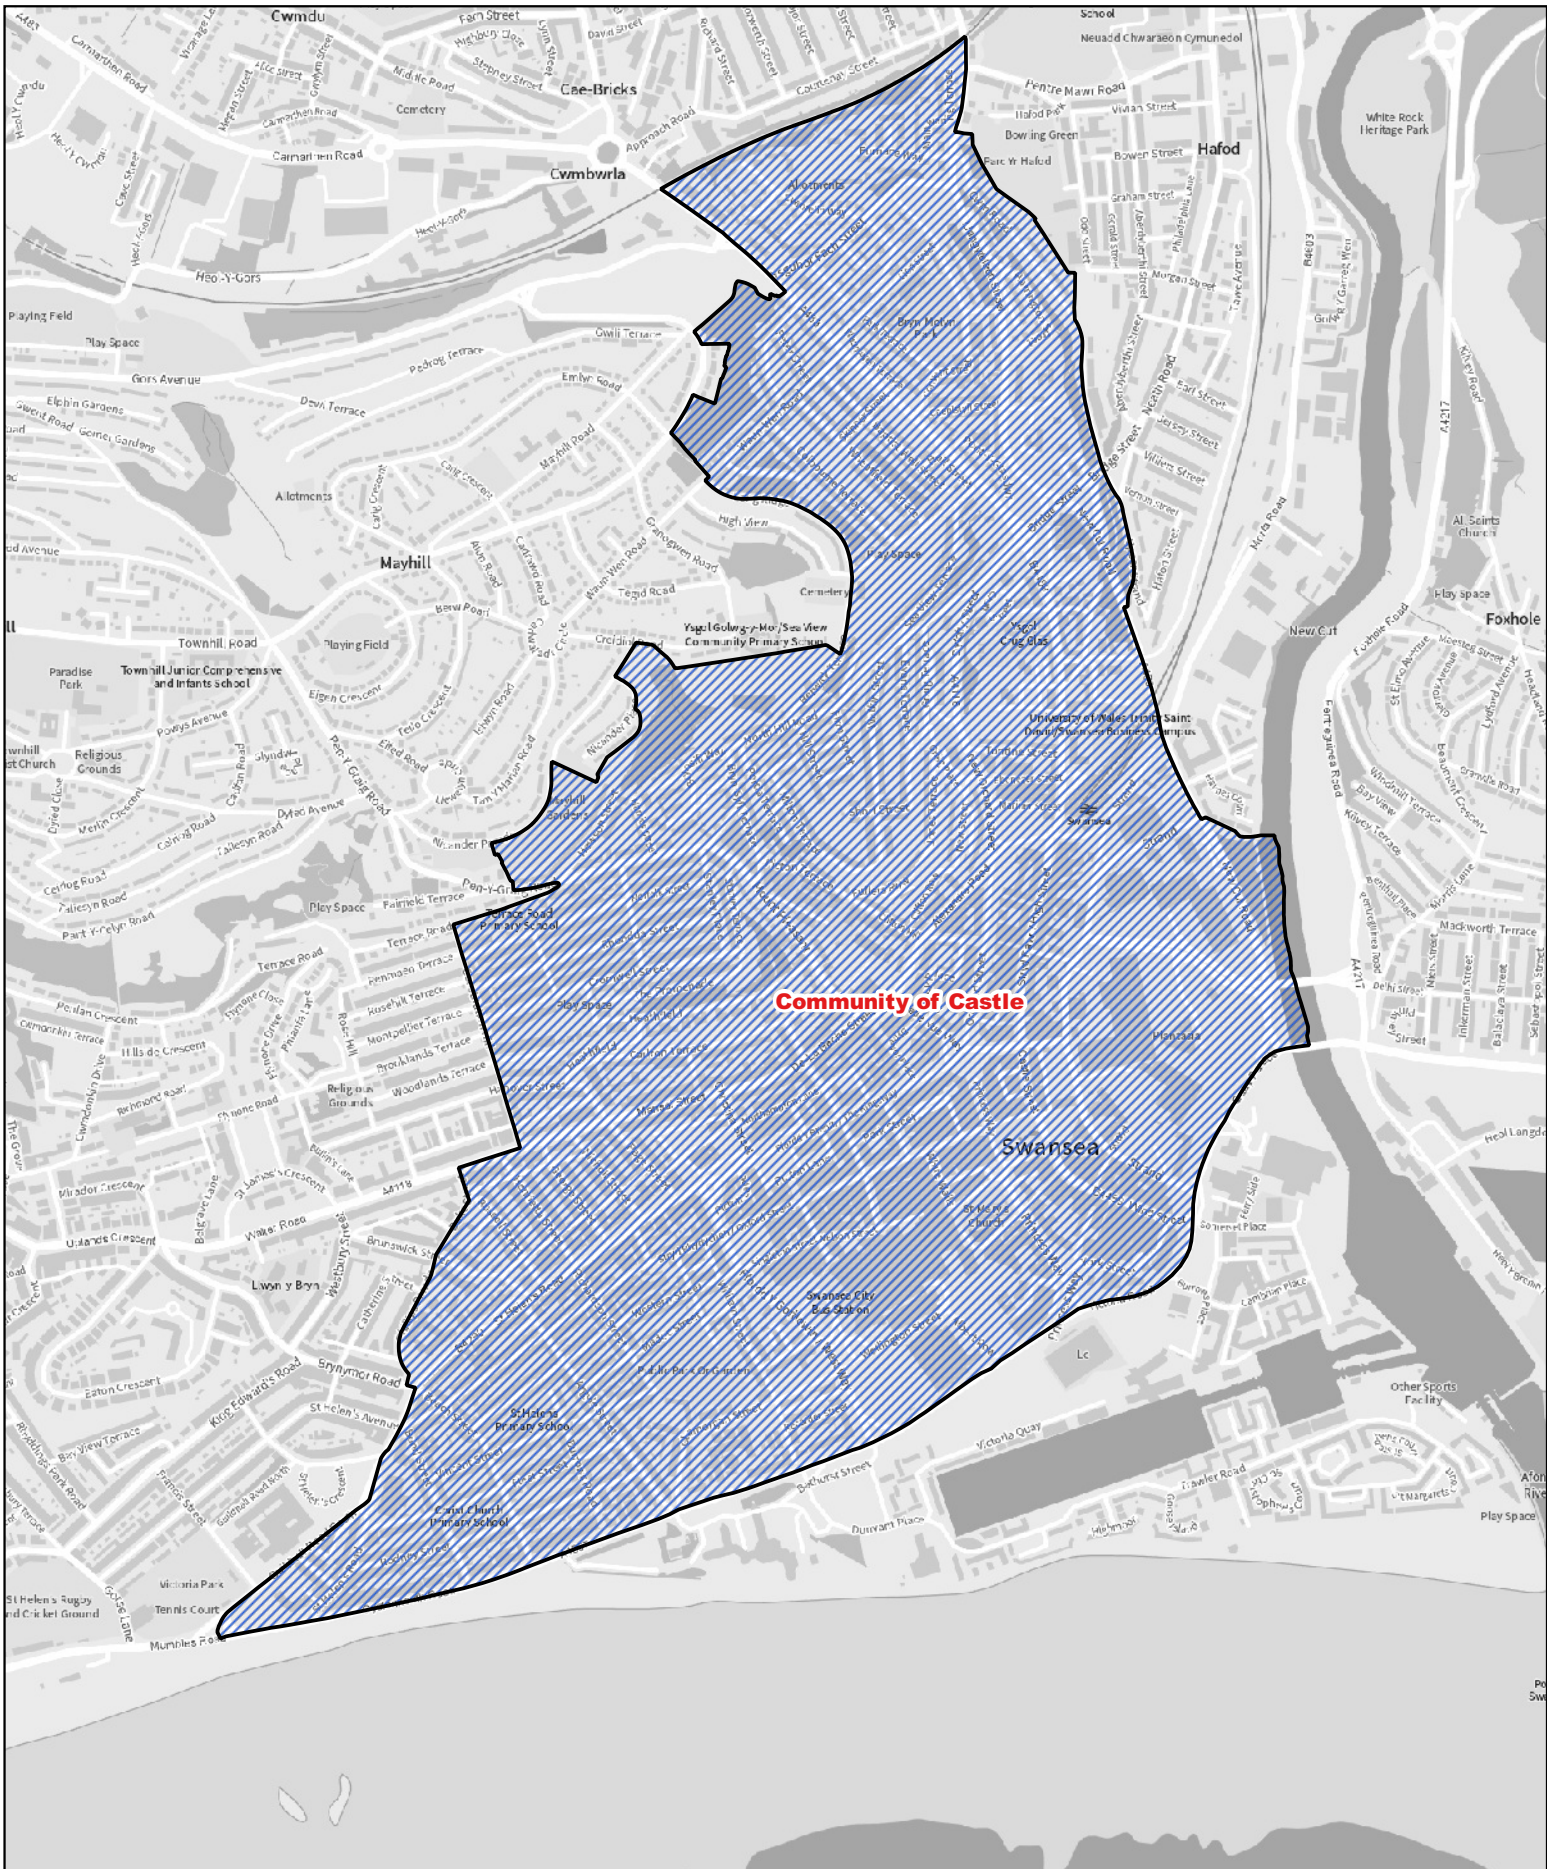

Map 1 of the City and County of Swansea (Electoral Arrangements) Order 2021

 The community of Cockett

0 700 1,400 m

1:20,000

Llywodraeth Cymru
Welsh Government

Map 2 of the City and County of Swansea (Electoral Arrangements) Order 2021

 The community of Waunarlyydd

0 500 1,000 m

1:15,000

Llywodraeth Cymru
Welsh Government

Map 3 of the City and County of Swansea (Electoral Arrangements) Order 2021

0 400 800 m

 The community of Castle

1:13,000

Llywodraeth Cymru
Welsh Government

Map 4 of the City and County of Swansea (Electoral Arrangements) Order 2021

Community of St Thomas

 The community of St Thomas

0 500 1,000 m

1:15,000

Llywodraeth Cymru
Welsh Government

Map 5 of the City and County of Swansea (Electoral Arrangements) Order 2021

 The community of Waterfront

1:20,000

Llywodraeth Cymru
Welsh Government

 Area transferred from the West Cross ward of the community of Mumbles to the Newton ward of the community of Mumbles