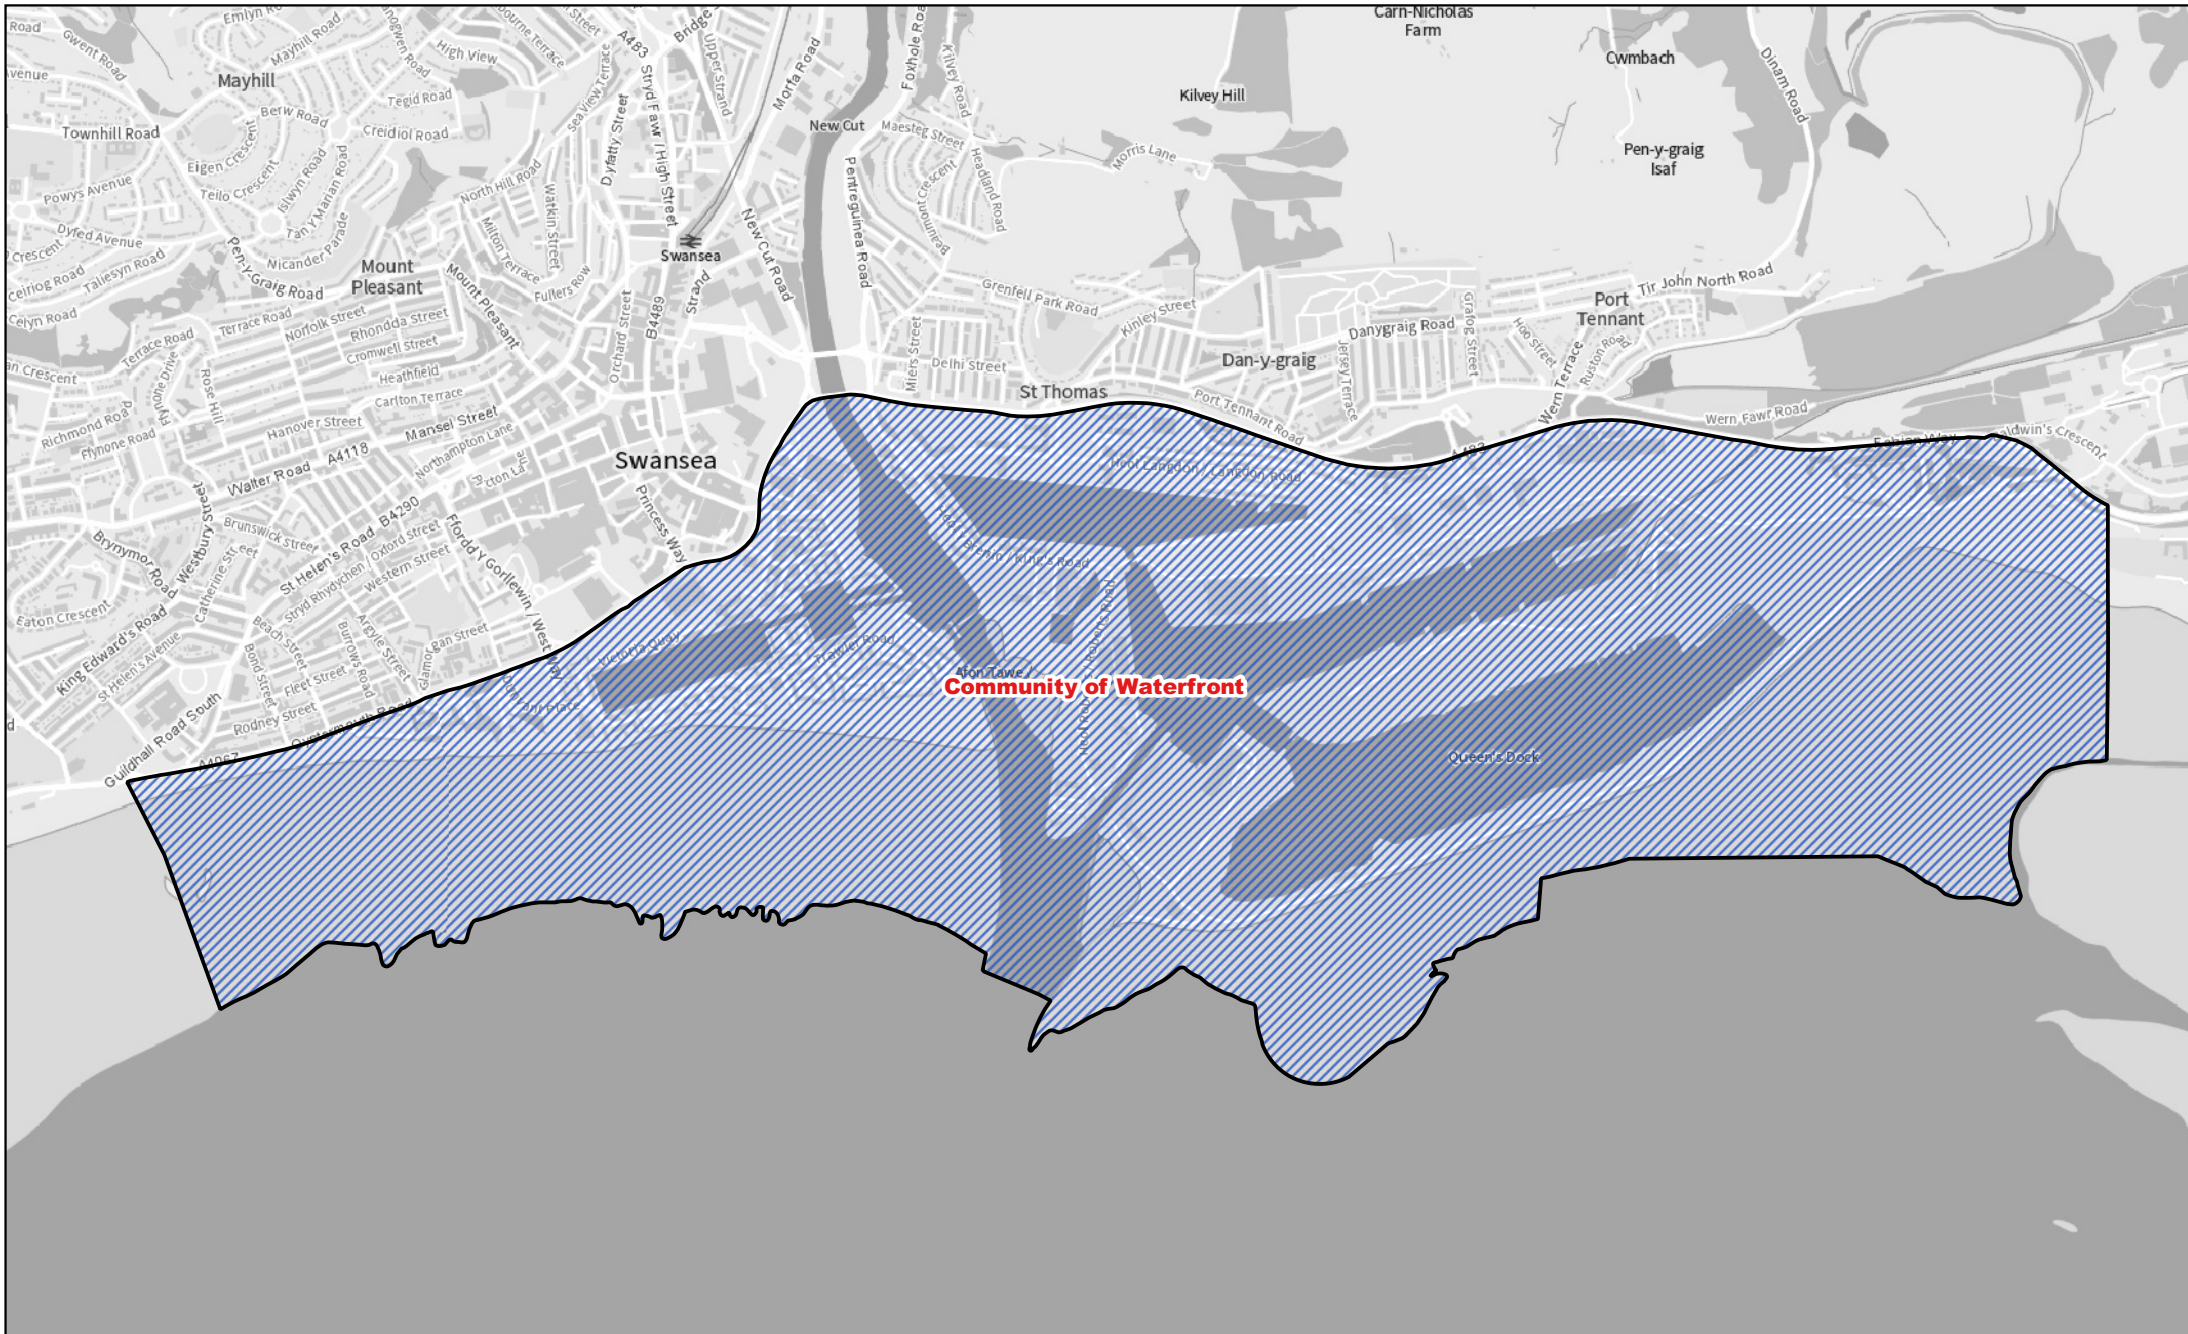

Llywodraeth Cymru
Welsh Government

Map 4 of the City and County of Swansea (Electoral Arrangements) Order 2021

Community of St Thomas

 The community of St Thomas

0 500 1,000 m

1:15,000

Llywodraeth Cymru
Welsh Government

Map 5 of the City and County of Swansea (Electoral Arrangements) Order 2021

 The community of Waterfront

1:20,000

Llywodraeth Cymru
Welsh Government

 Area transferred from the West Cross ward of the community of Mumbles to the Newton ward of the community of Mumbles

 New community ward boundary  Previous community ward boundary