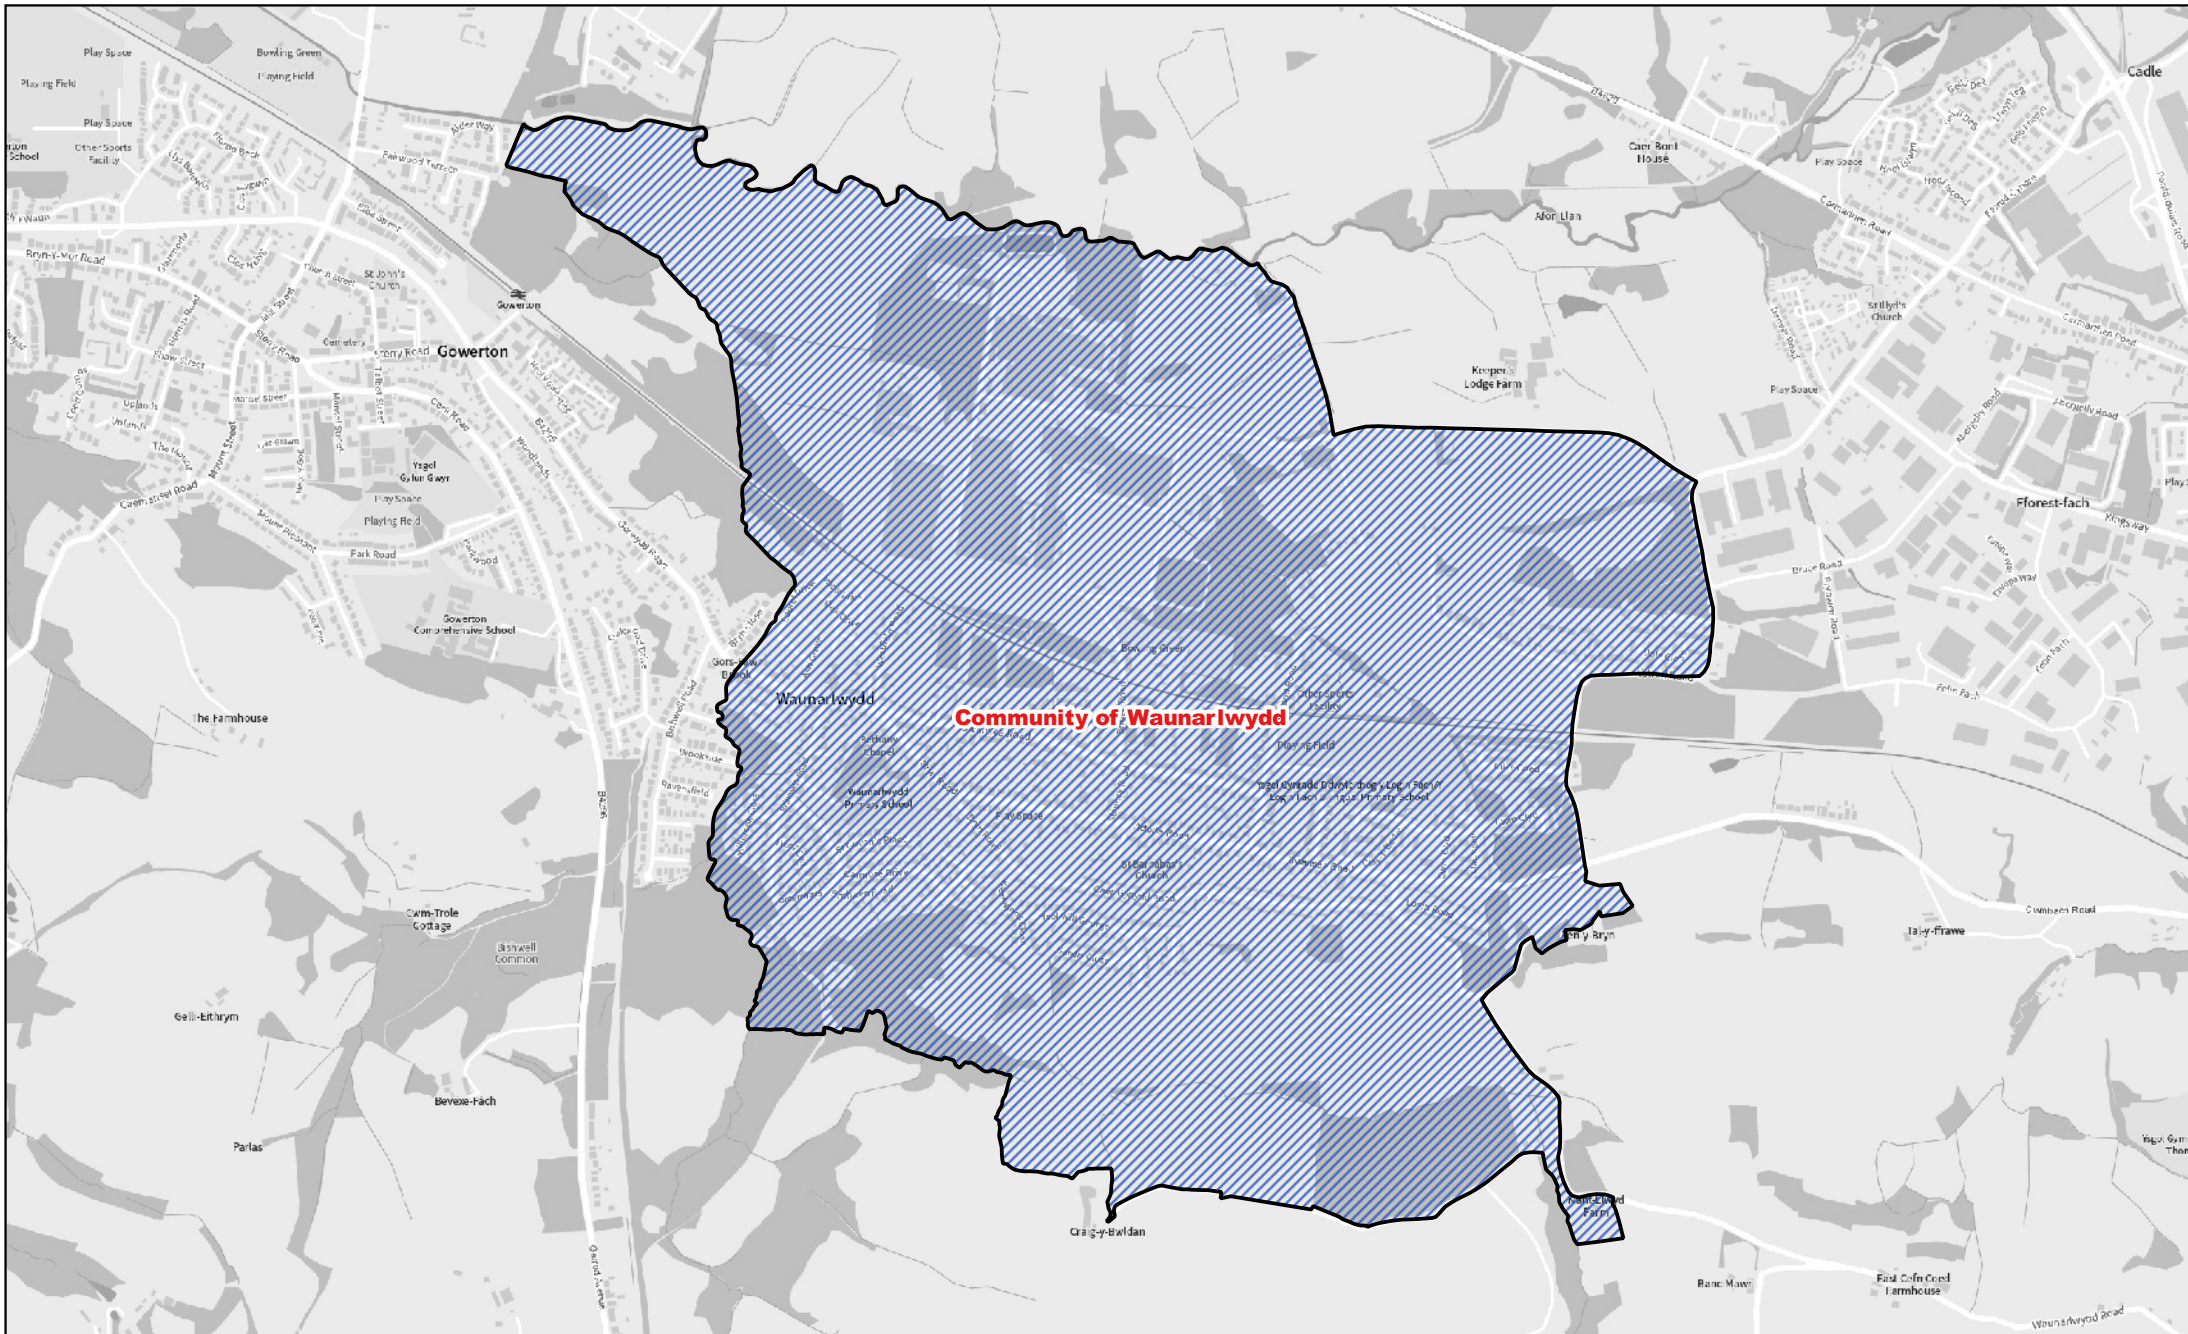

Map 1 of the City and County of Swansea (Electoral Arrangements) Order 2021

 The community of Cockett

0 700 1,400 m

1:20,000

Llywodraeth Cymru
Welsh Government

Map 2 of the City and County of Swansea (Electoral Arrangements) Order 2021

 The community of Waunarlyydd

0 500 1,000 m

1:15,000

Llywodraeth Cymru
Welsh Government

Map 3 of the City and County of Swansea (Electoral Arrangements) Order 2021

0 400 800 m

 The community of Castle

1:13,000

Llywodraeth Cymru
Welsh Government

Map 4 of the City and County of Swansea (Electoral Arrangements) Order 2021

Community of St Thomas

 The community of St Thomas

0 500 1,000 m

1:15,000

Llywodraeth Cymru
Welsh Government

Map 5 of the City and County of Swansea (Electoral Arrangements) Order 2021

 The community of Waterfront

1:20,000

Llywodraeth Cymru
Welsh Government

 Area transferred from the West Cross ward of the community of Mumbles to the Newton ward of the community of Mumbles