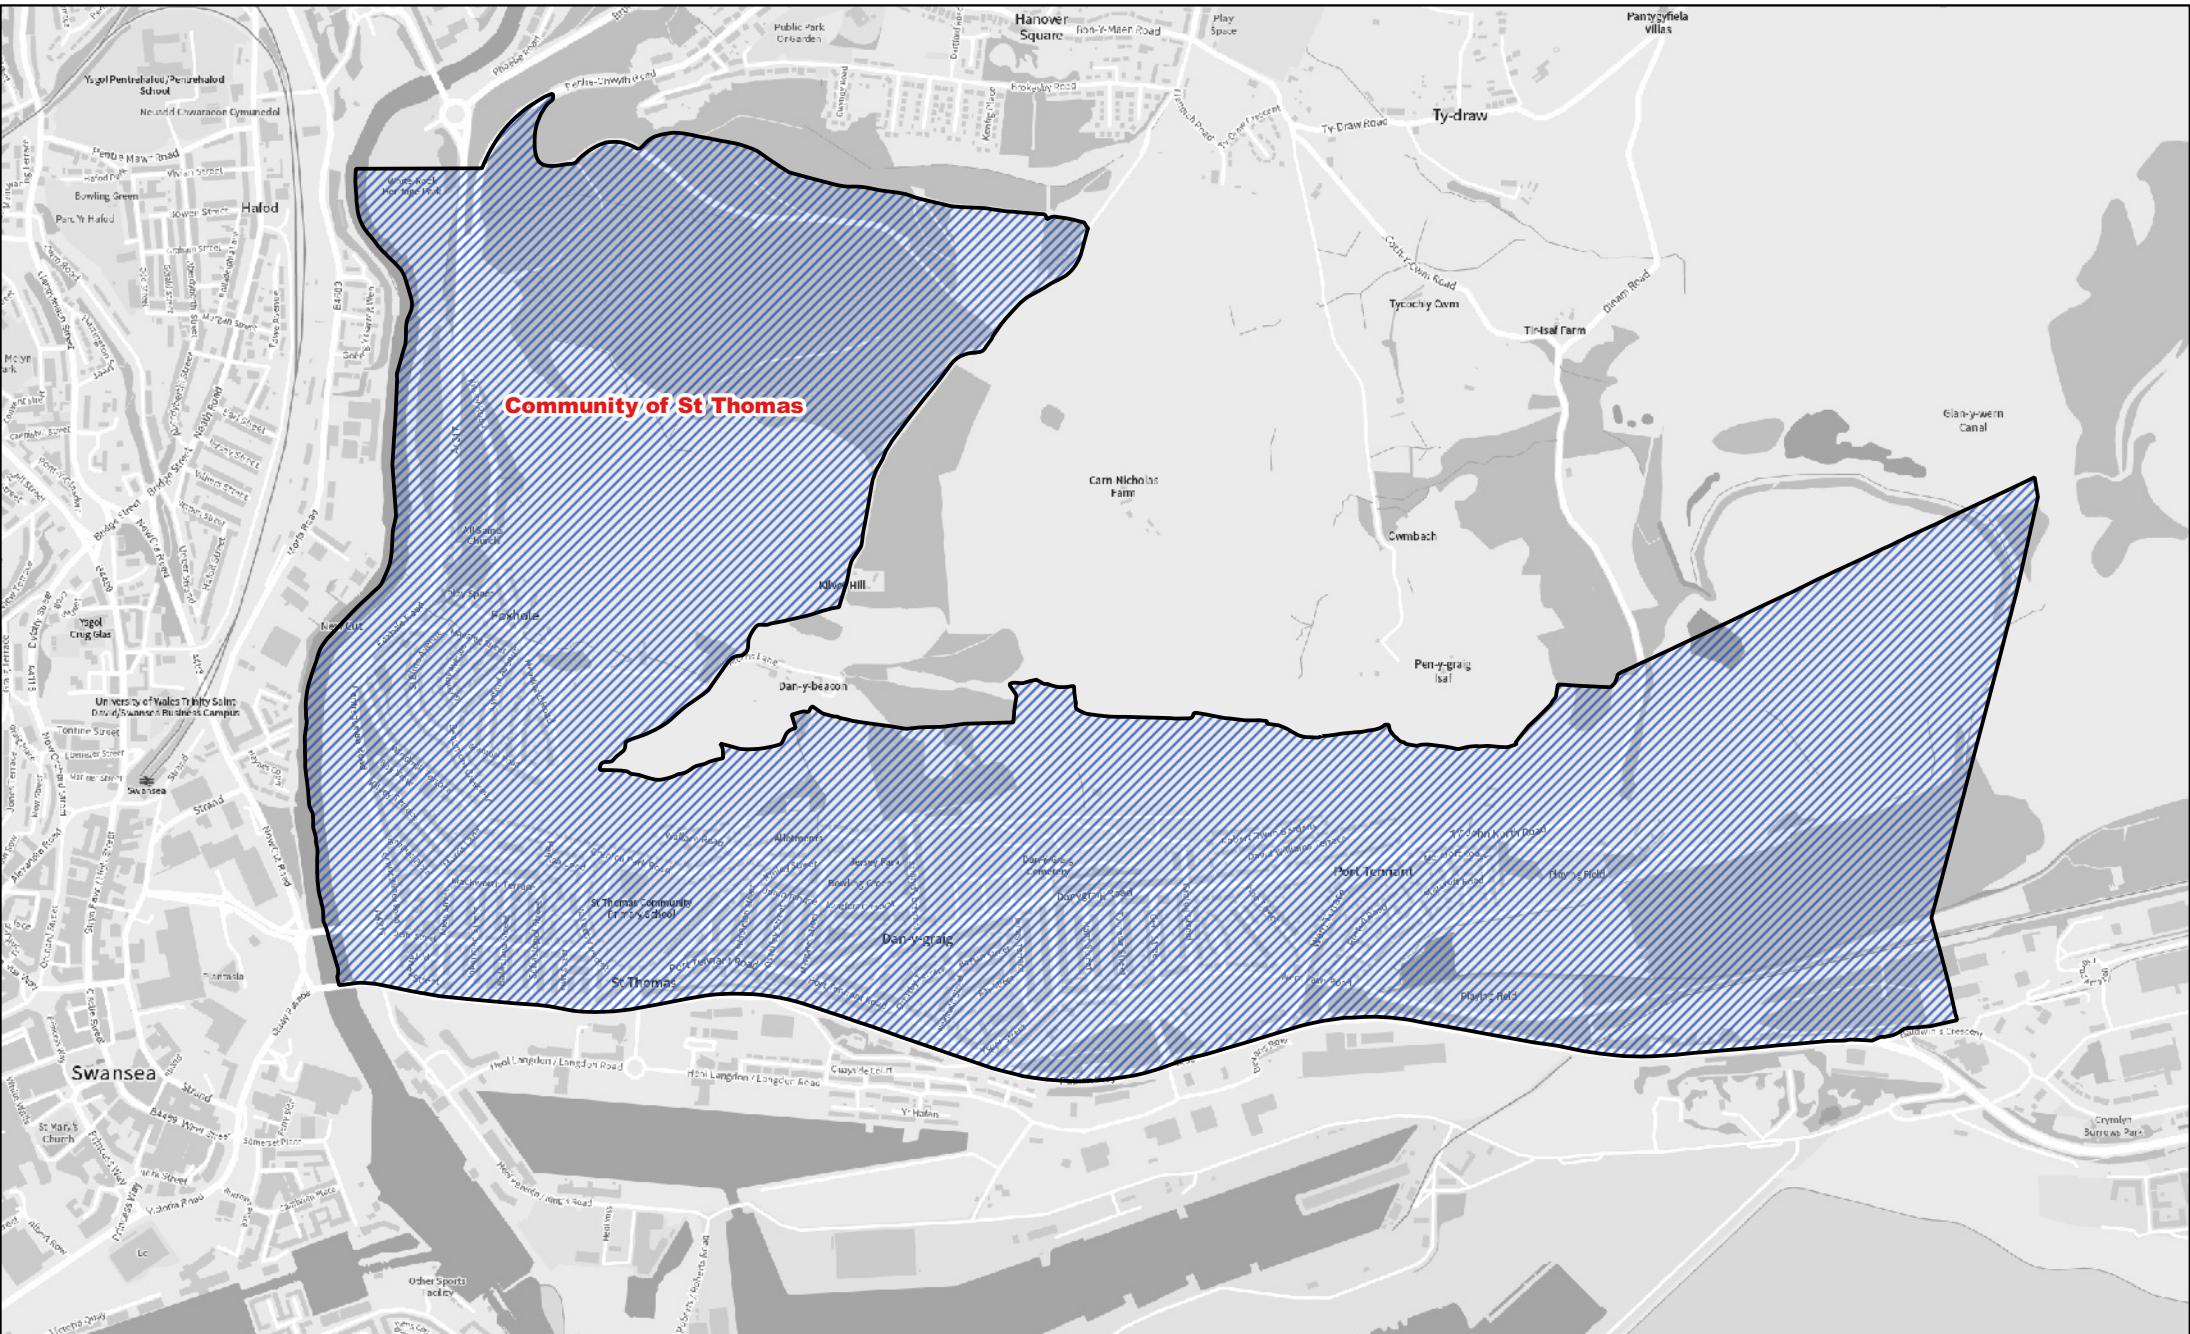

Map 1 of the City and County of Swansea (Electoral Arrangements) Order 2021

 The community of Cockett

0 700 1,400 m

1:20,000

Llywodraeth Cymru
Welsh Government

Map 2 of the City and County of Swansea (Electoral Arrangements) Order 2021

Llywodraeth Cymru
Welsh Government

Map 4 of the City and County of Swansea (Electoral Arrangements) Order 2021

Community of St Thomas

 The community of St Thomas

0 500 1,000 m

1:15,000

Llywodraeth Cymru
Welsh Government

Map 5 of the City and County of Swansea (Electoral Arrangements) Order 2021

 The community of Waterfront

1:20,000

Llywodraeth Cymru
Welsh Government

 Area transferred from the West Cross ward of the community of Mumbles to the Newton ward of the community of Mumbles

 New community ward boundary  Previous community ward boundary