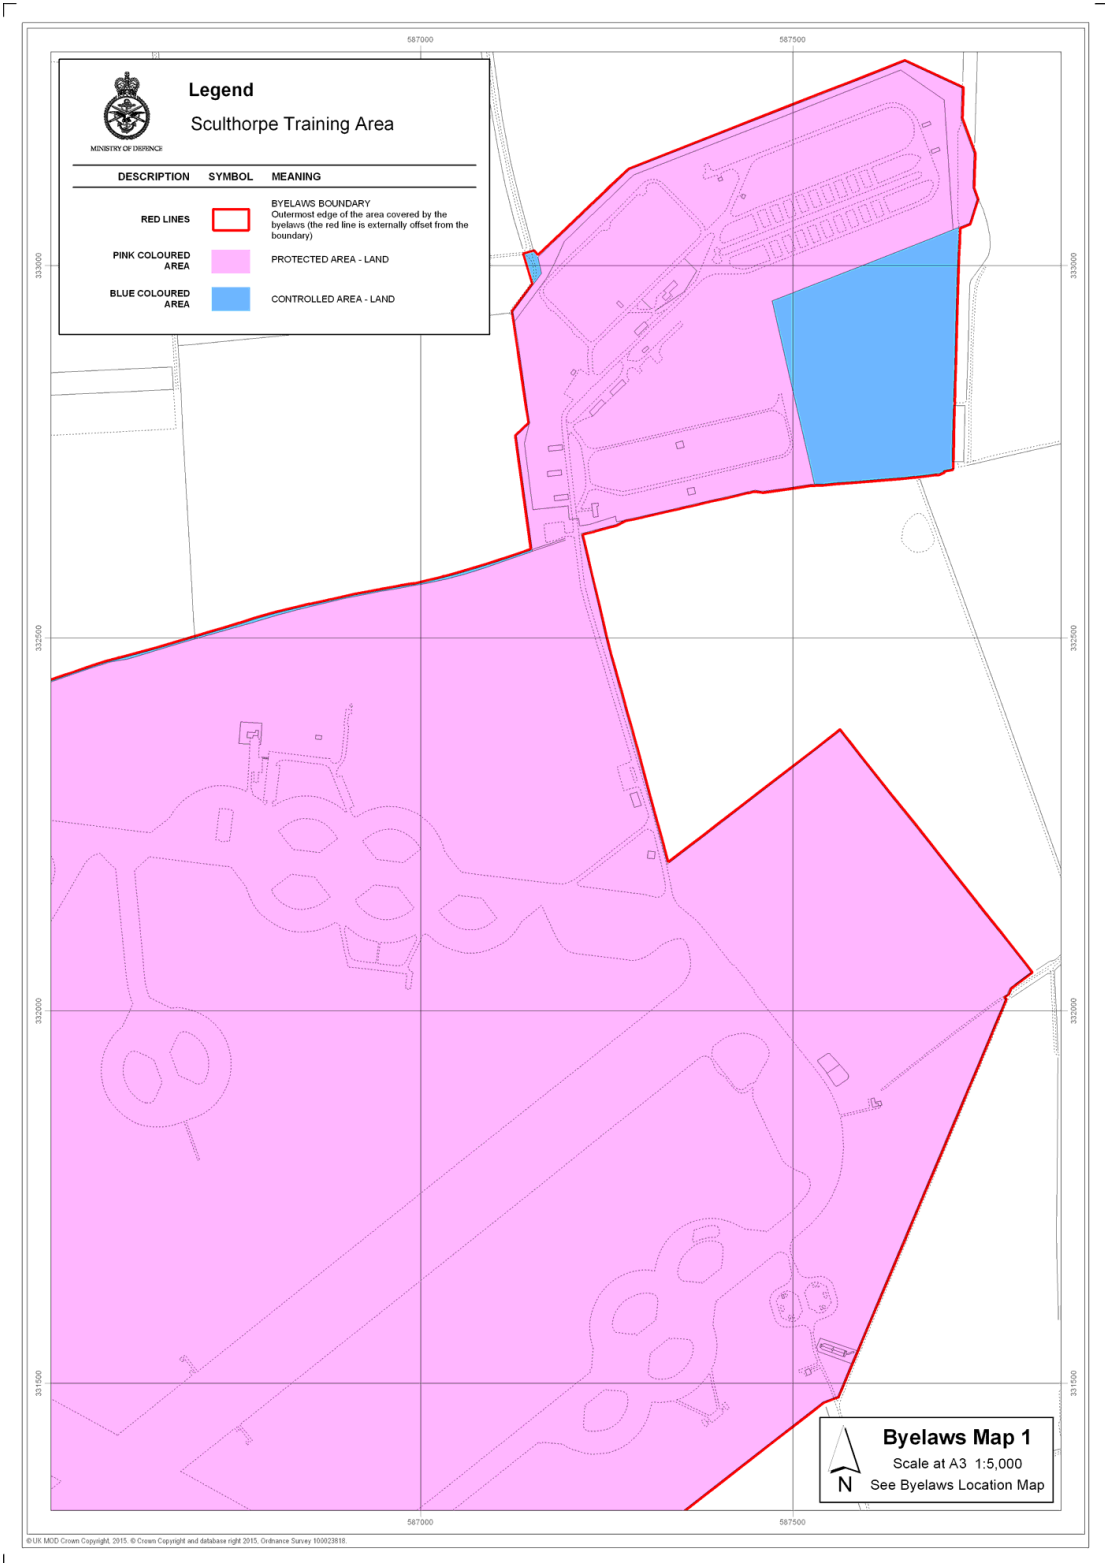

Status: This is the original version (as it was originally made). This item of legislation is currently only available in its original format.

SCHEDULE

Byelaw 2

Byelaws maps and location map

Status: This is the original version (as it was originally made). This item of legislation is currently only available in its original format.

Status: This is the original version (as it was originally made). This item of legislation is currently only available in its original format.

Status: This is the original version (as it was originally made). This item of legislation is currently only available in its original format.