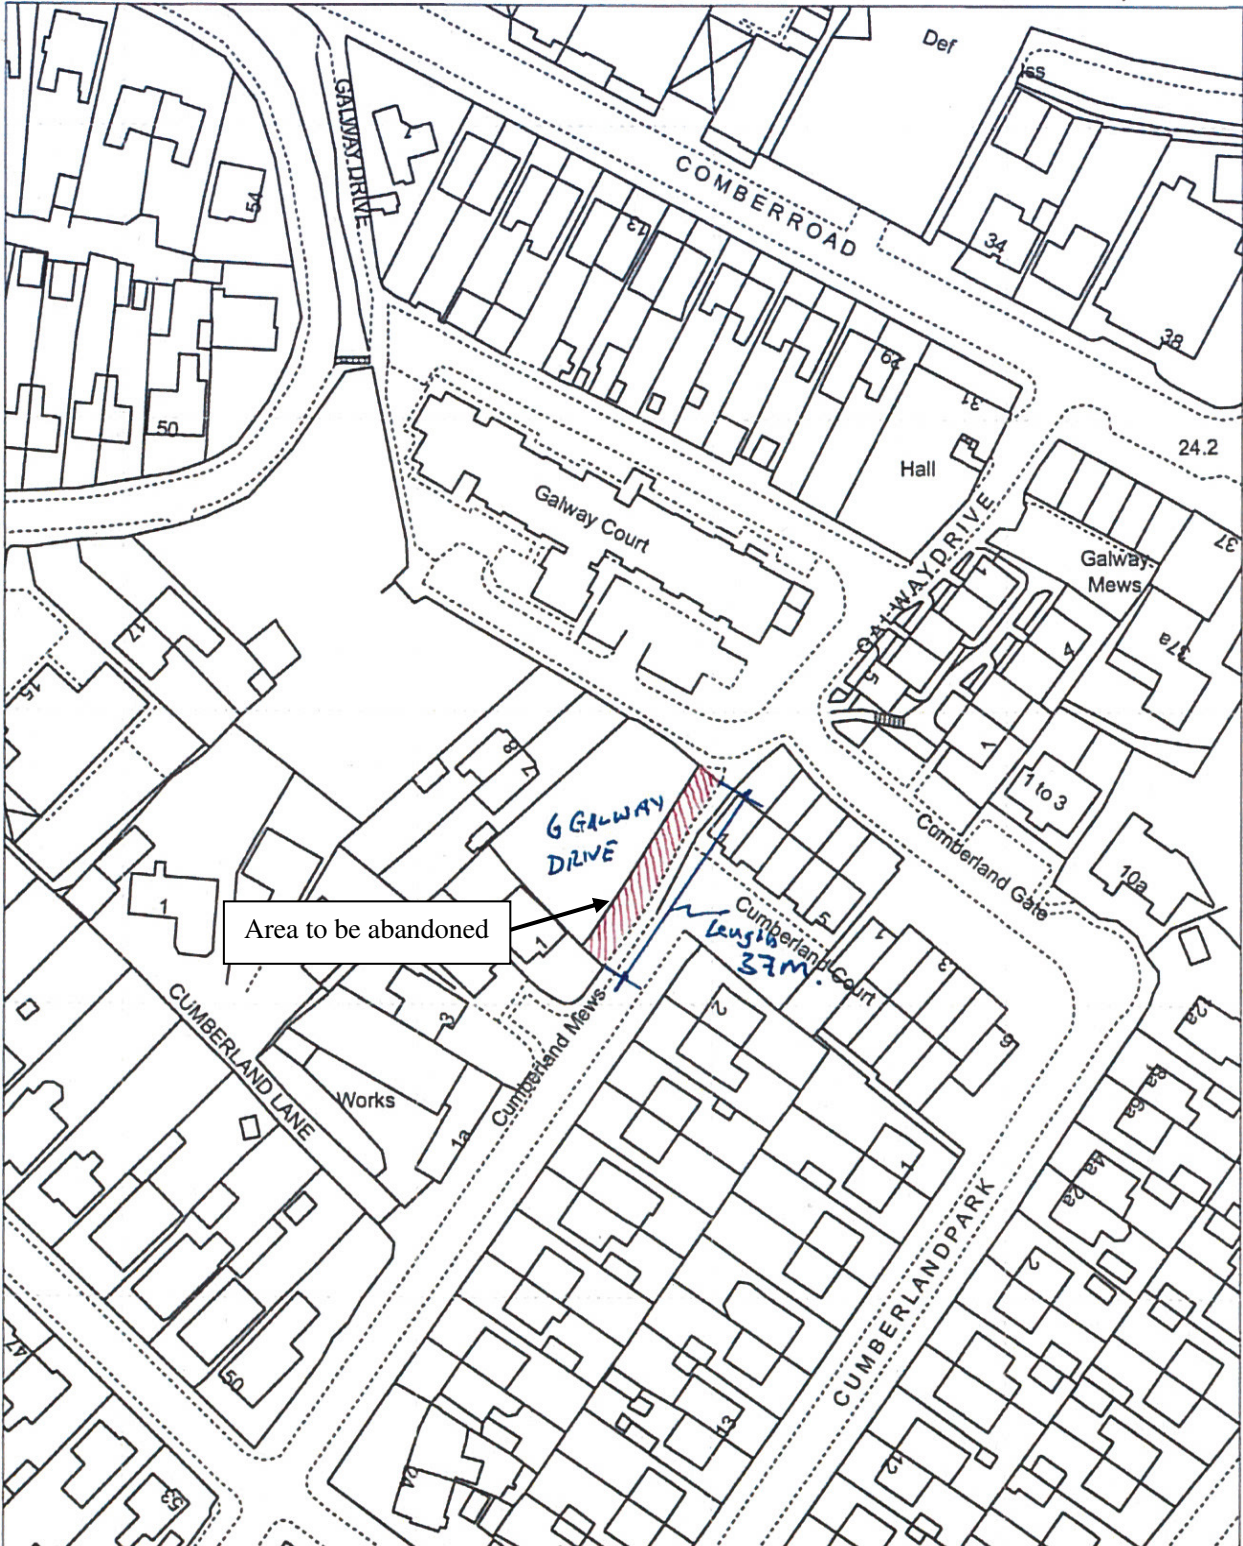

Area to be abandoned hatched red = 174m²

ACEmap® Single

Printed: 10/08/2016 Customer Ref: BASC Ltd.

Centre Point (Easting, Northing): 341335, 373831

6 Galway Drive

Scale: 1:1,250

Order no. ORD28242

Plan No.

341439
373970

COPYRIGHT STATEMENT
Except as otherwise permitted under the Copyright Designs and Patents Act 1988 this map may only be reproduced, stored or transmitted in any form or by any means, with the permission of Land & Property Services.

DEPARTMENT FOR INFRASTRUCTURE

Map No. IN1/17/412800 referred to in "The Galway Drive, Belfast (Abandonment) Order (Northern Ireland) 2019" made by the Department on 23rd December 2019 and coming into operation on 24th January 2020.

©Based upon the Ordnance Survey map with the Permission of the Director and the Chief Executive.

Crown Copyright

SCALE 1:1250