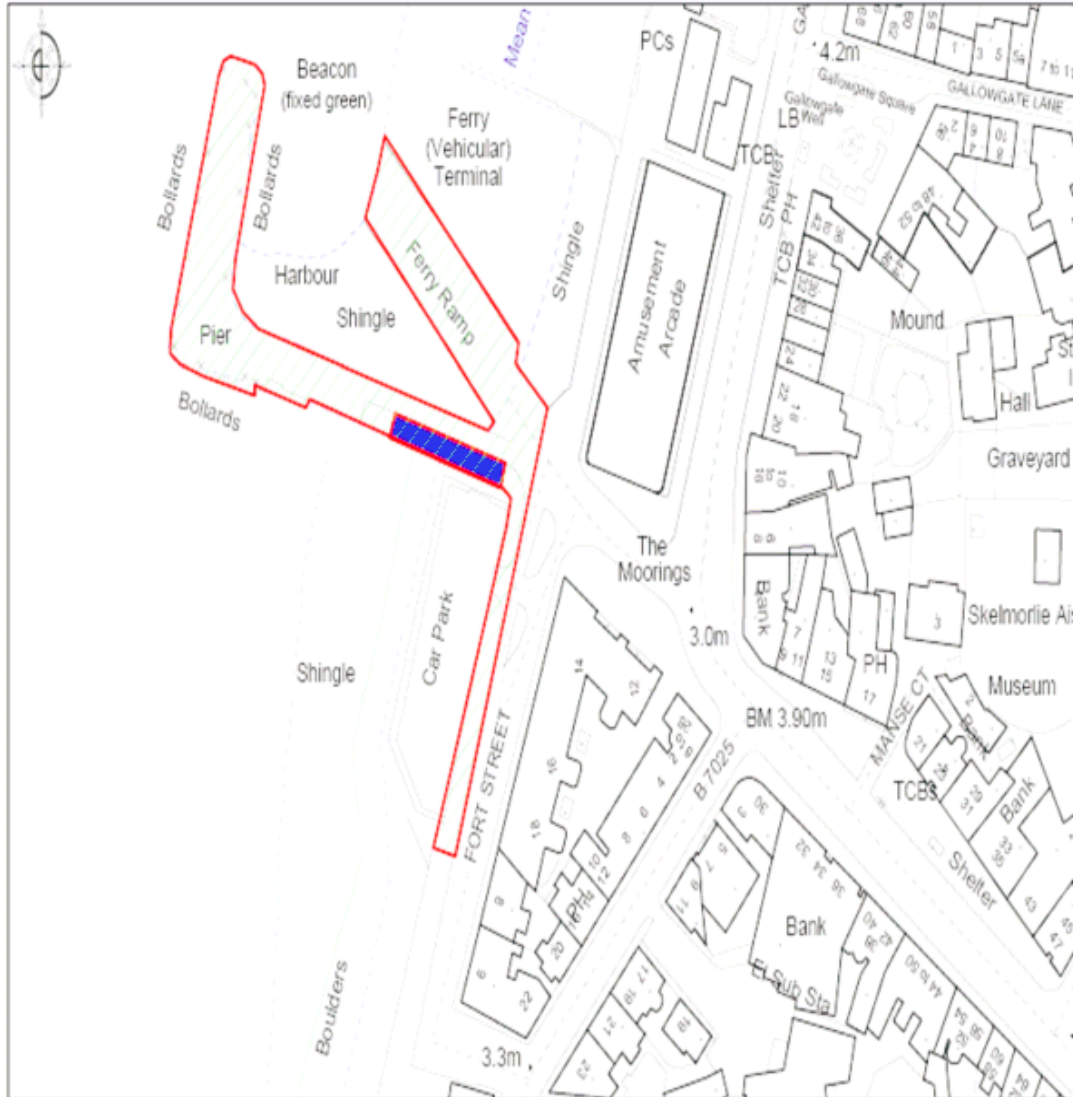

Status: This is the original version (as it was originally made). This item of legislation is currently only available in its original format.

SCHEDULE 1

MAP

© Crown Copyright 2007. All rights reserved. Licence number 100020449. Plotted Scale - 1:1539