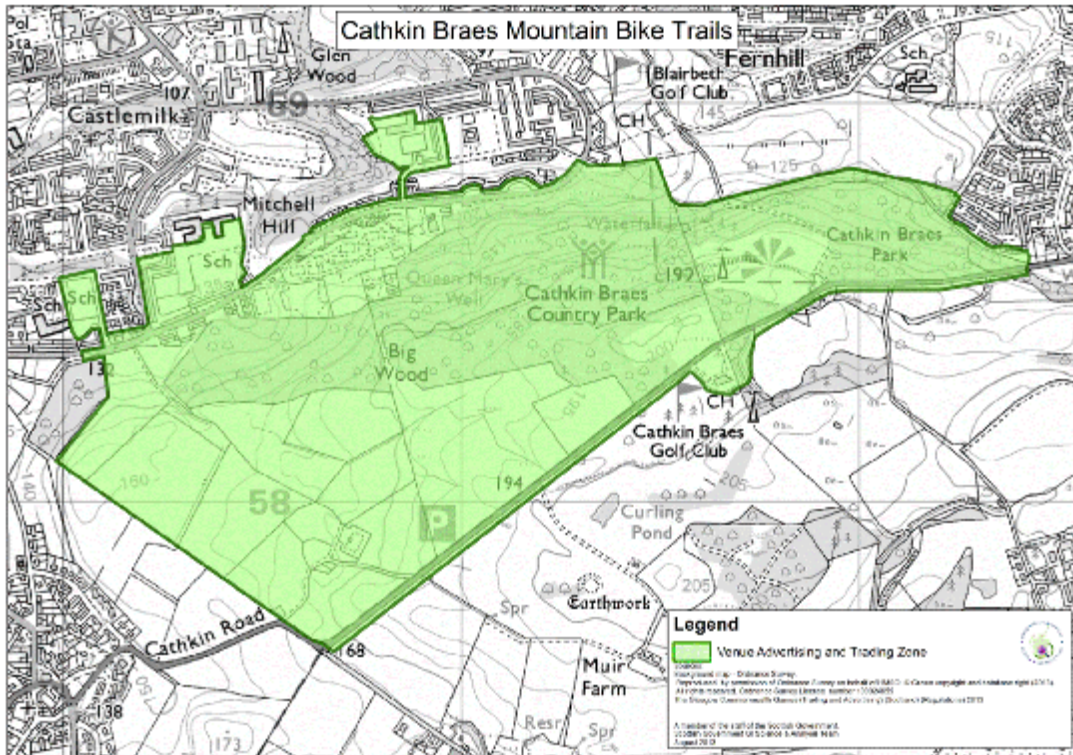

Status: This is the original version (as it was originally made). This item of legislation is currently only available in its original format.

SCHEDULE 3

Schedule 1, paragraph 4

Maps of Event Zones

Status: This is the original version (as it was originally made). This item of legislation is currently only available in its original format.