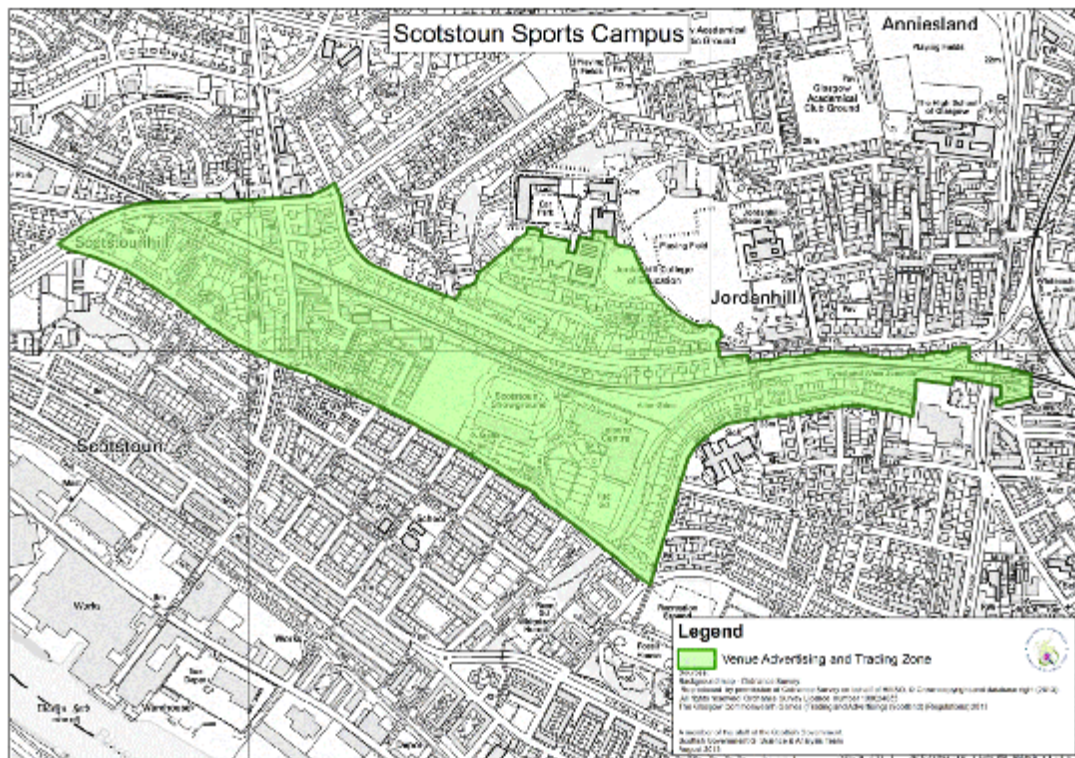

Status: This is the original version (as it was originally made). This item of legislation is currently only available in its original format.