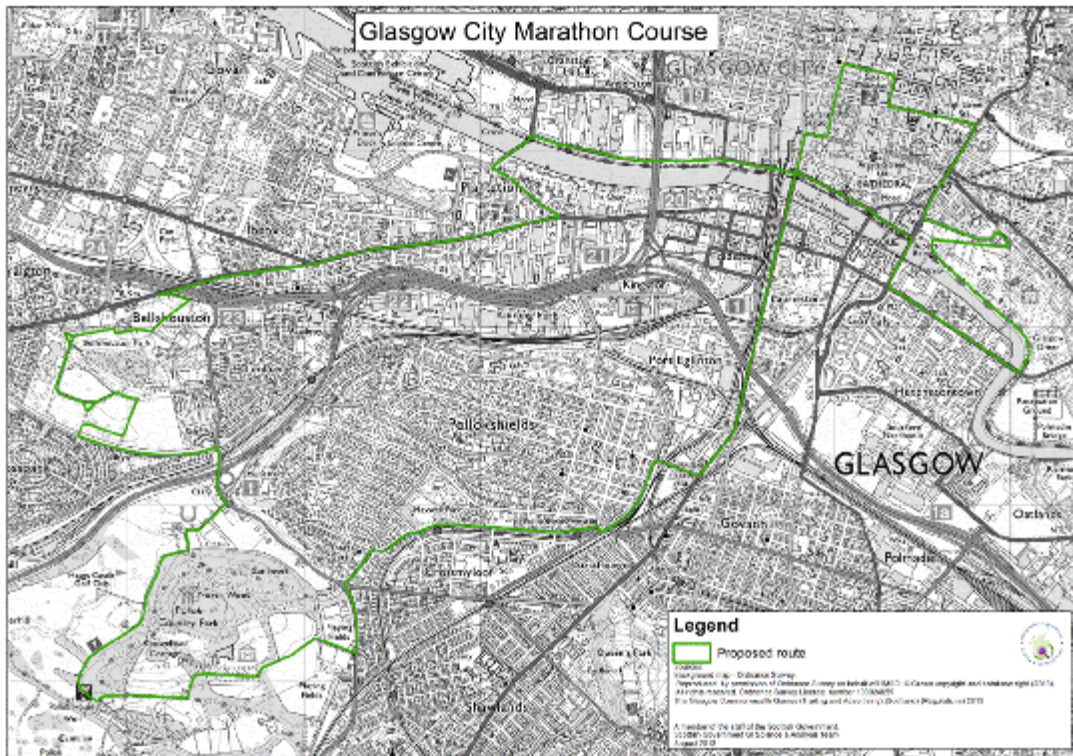

Status: This is the original version (as it was originally made). This item of legislation is currently only available in its original format.

SCHEDULE 3

Schedule 1, paragraph 4

Maps of Event Zones

Status: This is the original version (as it was originally made). This item of legislation is currently only available in its original format.