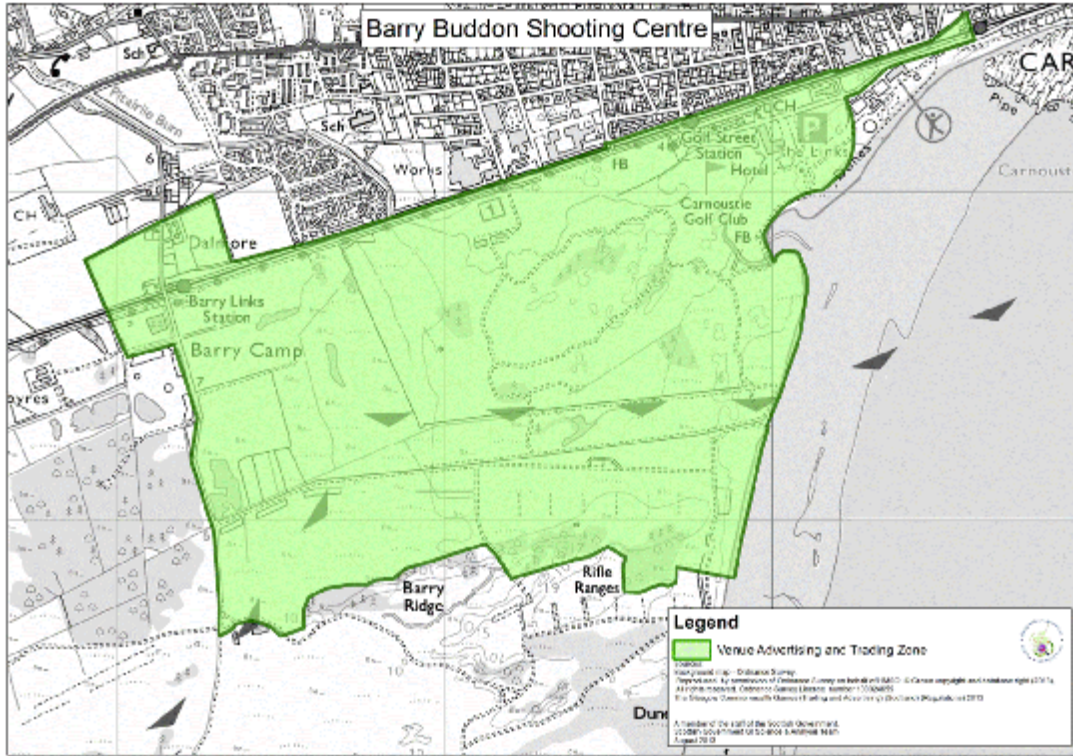

Status: This is the original version (as it was originally made). This item of legislation is currently only available in its original format.

SCHEDULE 3

Schedule 1, paragraph 4

Maps of Event Zones

Status: This is the original version (as it was originally made). This item of legislation is currently only available in its original format.

Status: This is the original version (as it was originally made). This item of legislation is currently only available in its original format.

Status: This is the original version (as it was originally made). This item of legislation is currently only available in its original format.