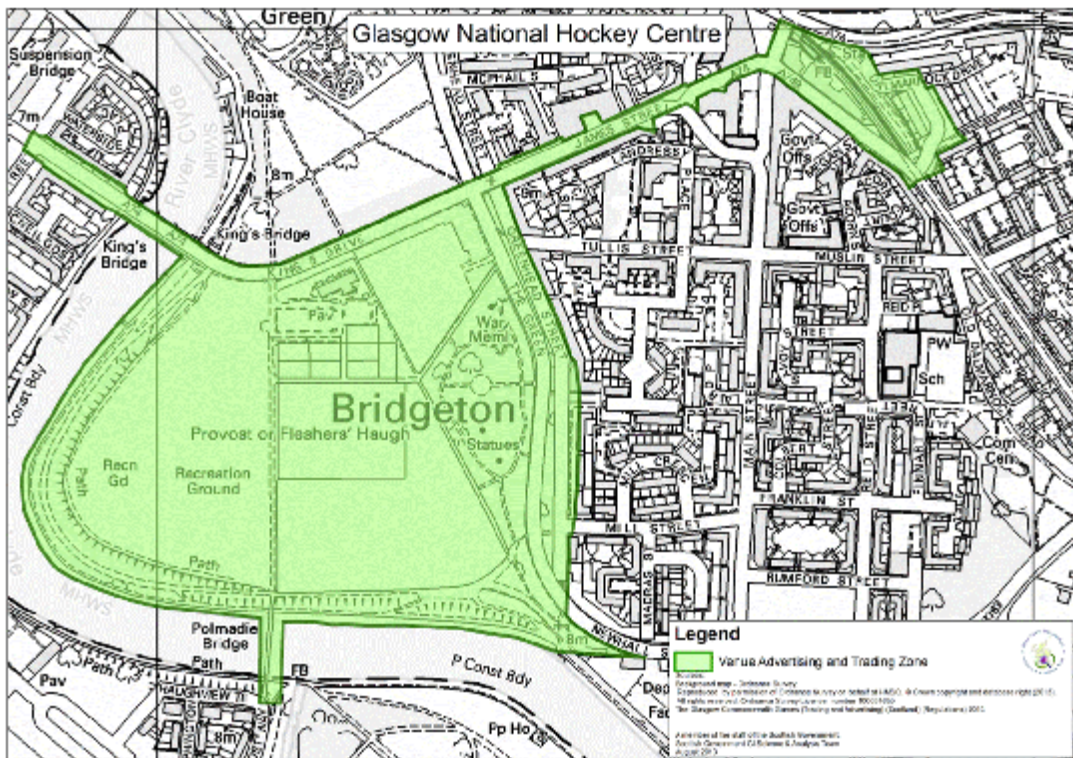

Status: This is the original version (as it was originally made). This item of legislation is currently only available in its original format.