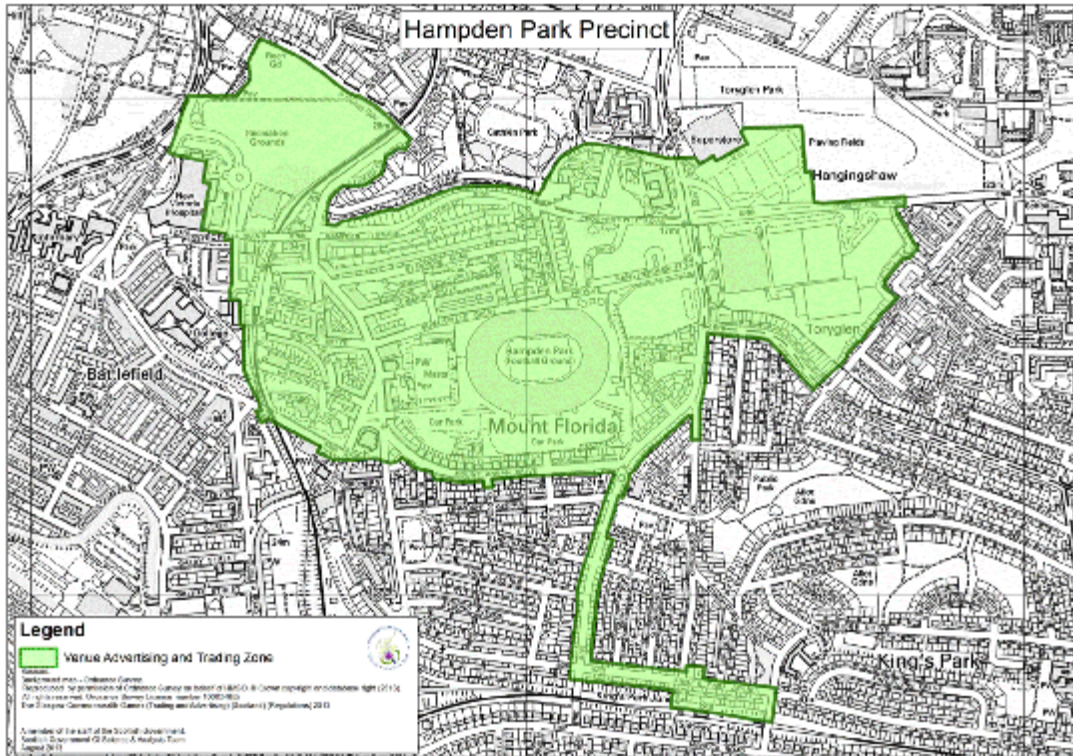

Status: This is the original version (as it was originally made). This item of legislation is currently only available in its original format.