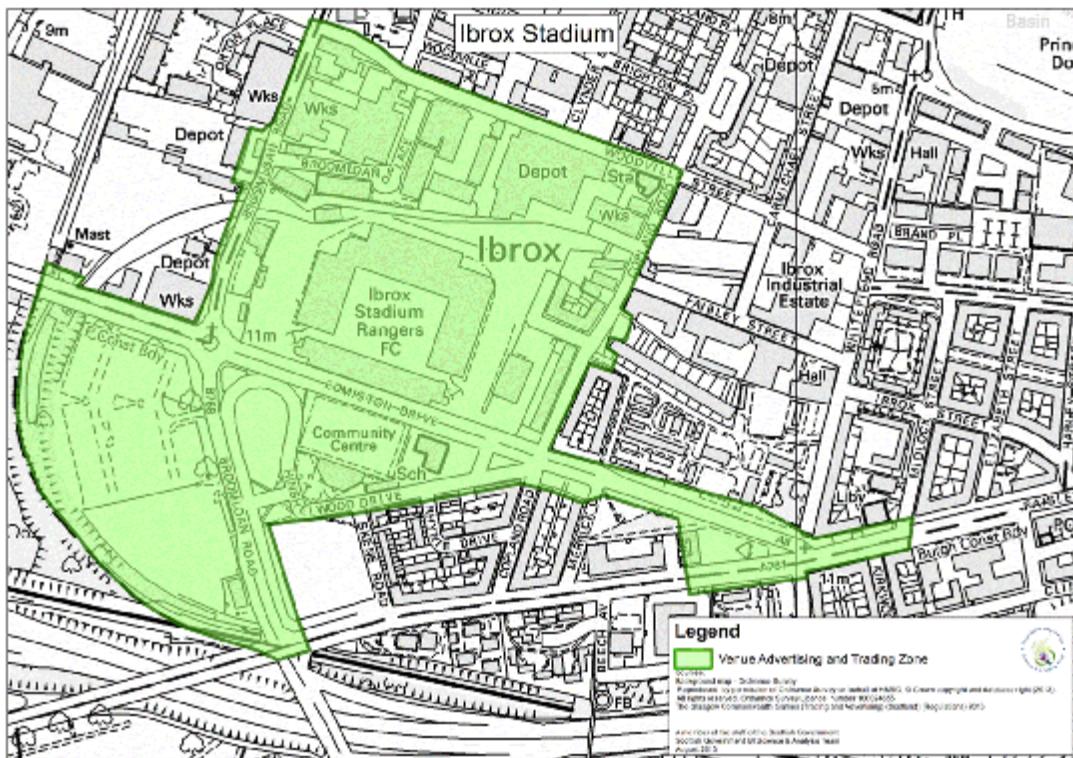

Status: This is the original version (as it was originally made). This item of legislation is currently only available in its original format.