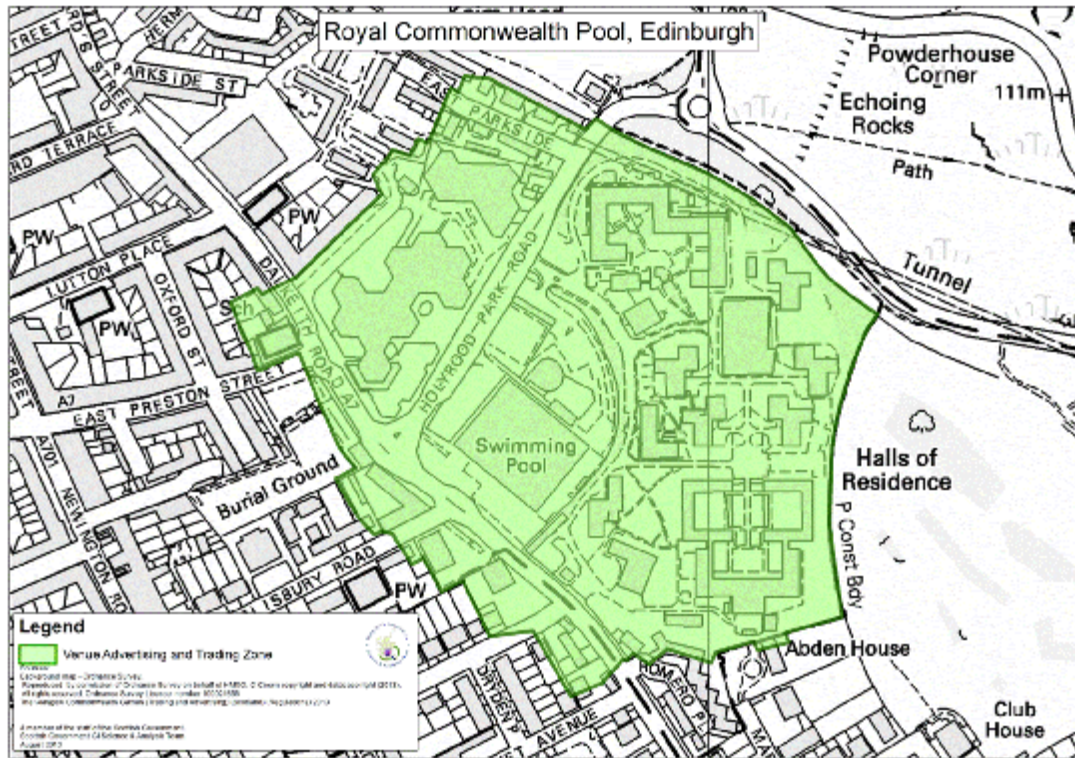

Status: This is the original version (as it was originally made). This item of legislation is currently only available in its original format.