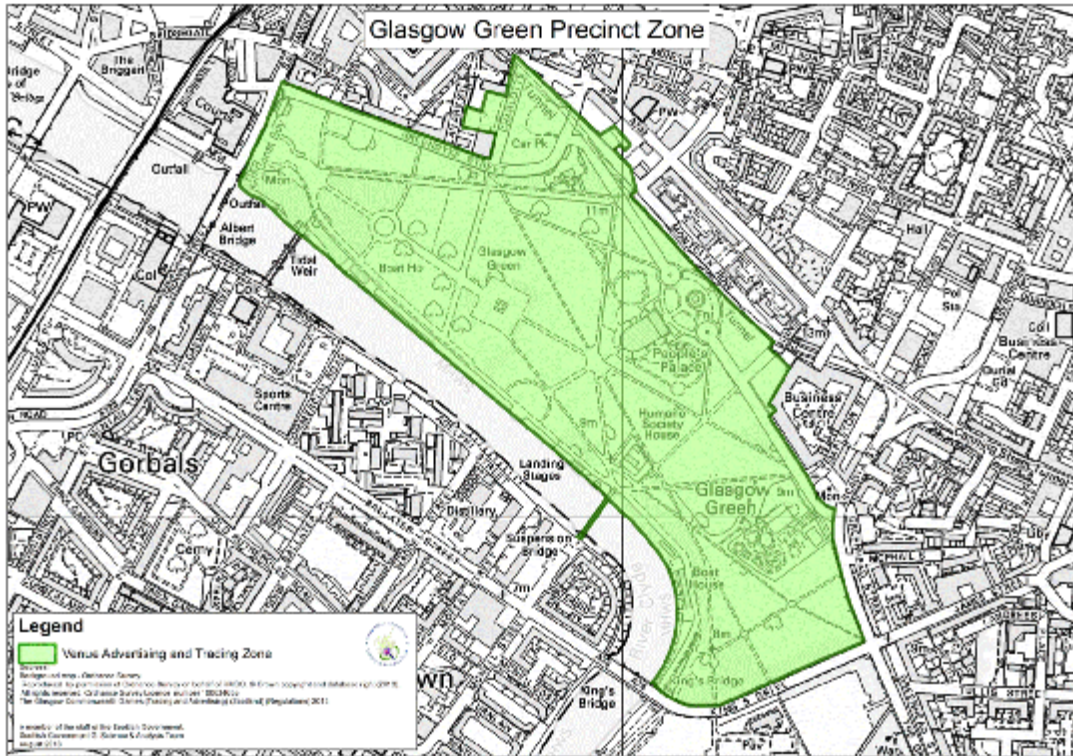

Status: This is the original version (as it was originally made). This item of legislation is currently only available in its original format.