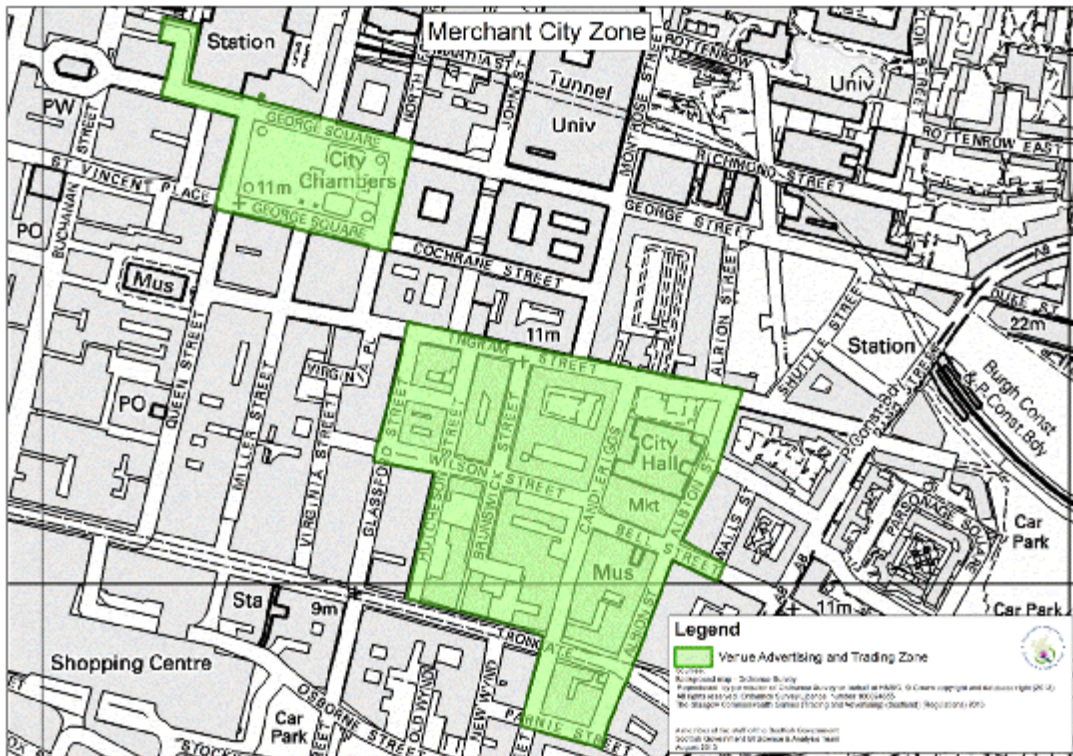

Status: This is the original version (as it was originally made). This item of legislation is currently only available in its original format.