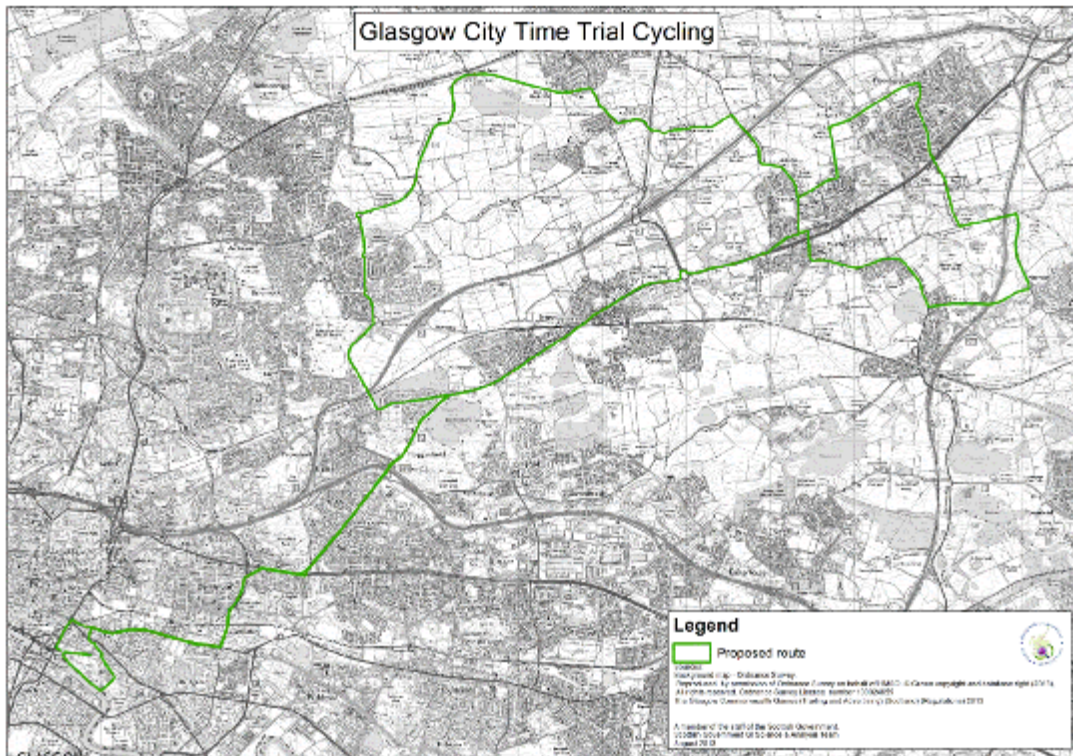

Status: This is the original version (as it was originally made). This item of legislation is currently only available in its original format.