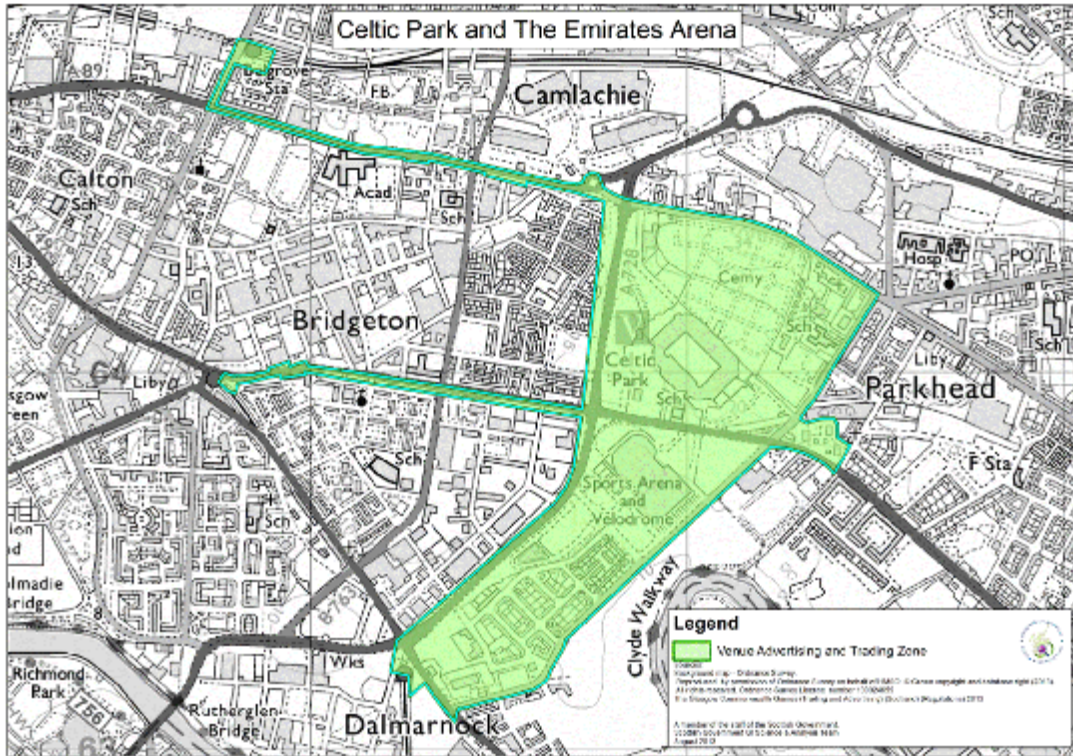

Status: This is the original version (as it was originally made). This item of legislation is currently only available in its original format.

SCHEDULE 3

Schedule 1, paragraph 4

Maps of Event Zones

Status: This is the original version (as it was originally made). This item of legislation is currently only available in its original format.