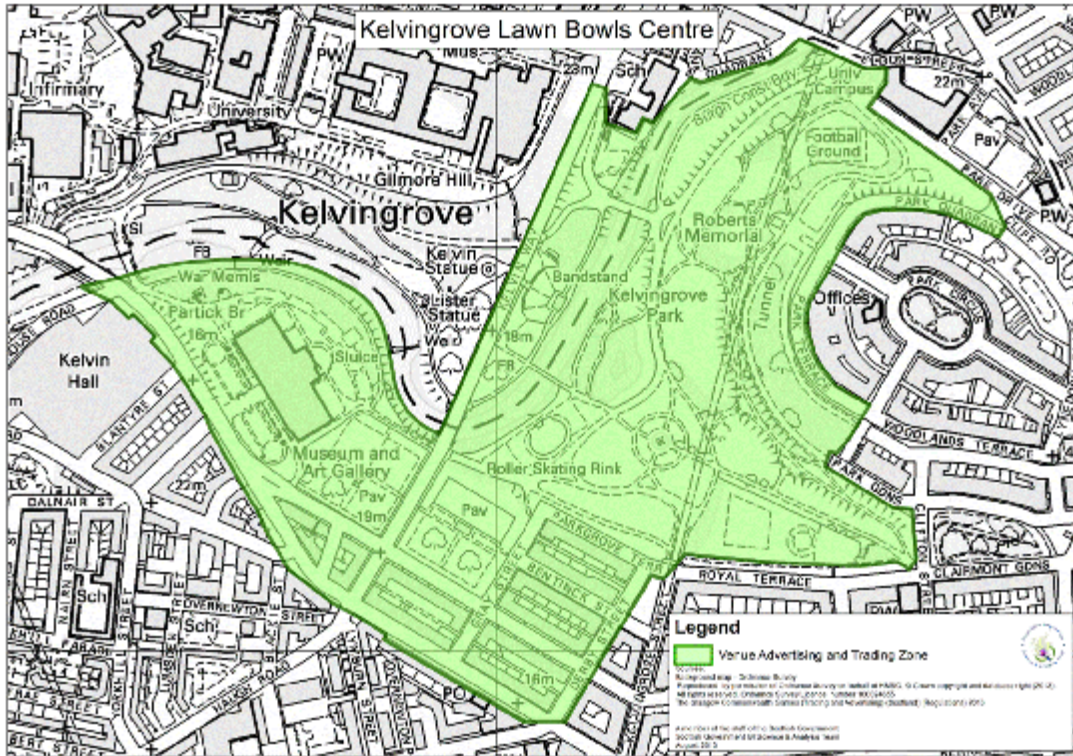

Status: This is the original version (as it was originally made). This item of legislation is currently only available in its original format.