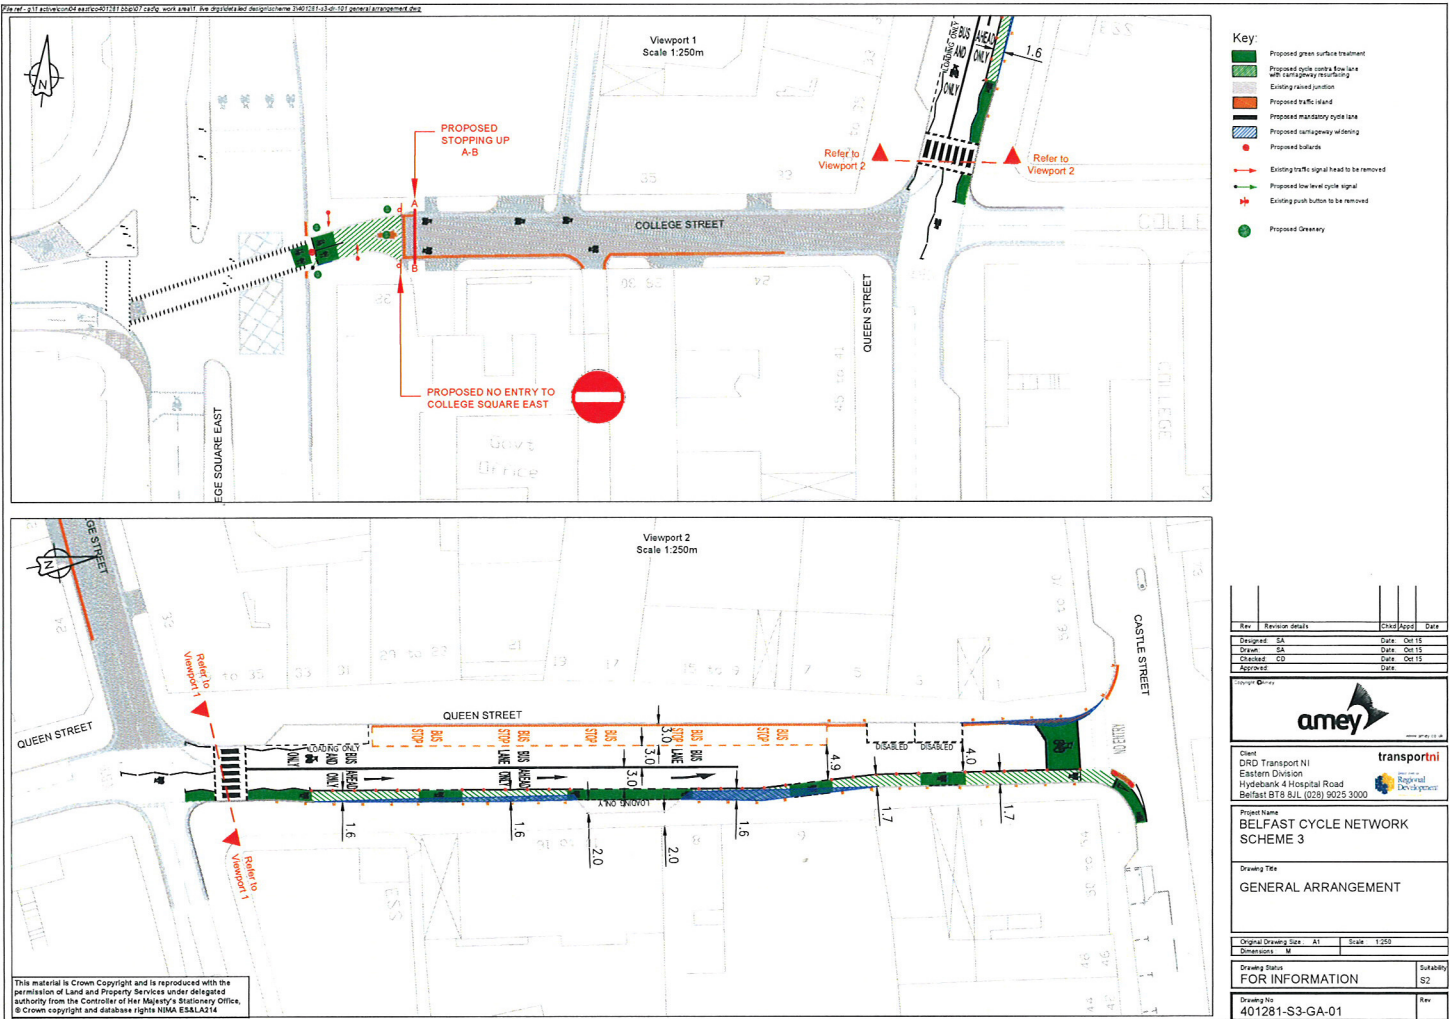

DEPARTMENT FOR REGIONAL DEVELOPMENT

Map No. DR1/16/58483 referred to in "The College Street, Belfast (Stopping-Up) Order (Northern Ireland) 2016" made by the Department on 10th February 2016 and coming into operation on 16th March 2016.

©Based upon the Ordnance Survey map with the Permission of the Director and the Chief Executive.
Crown Copyright **SCALE 1:250**